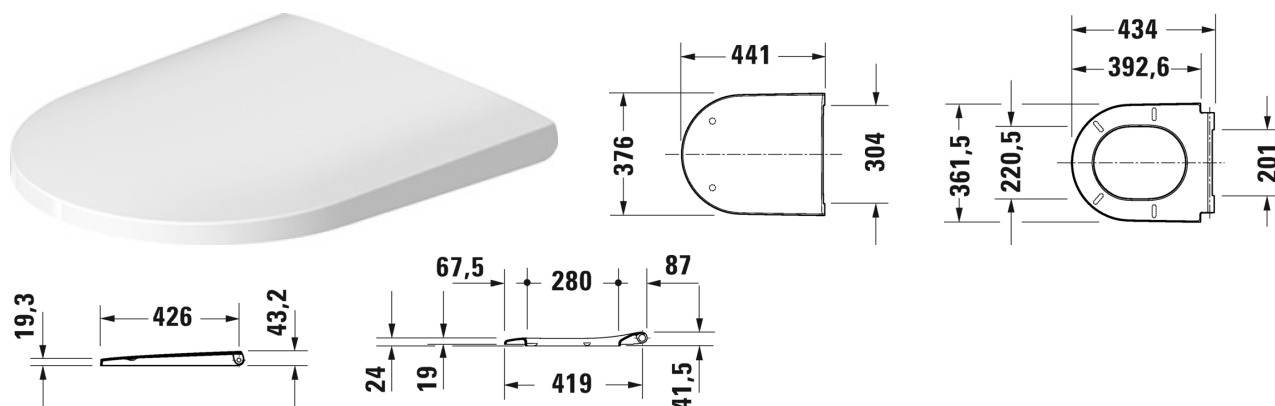

D-Neo Toilet seat and cover # 002169..00

Toilet seat and cover	Dimension	Weight	Order number
removable, hinges stainless steel, with soft closure			
Colors			
Variant			
		2.400 kilogram	002169..00
Suitable products			
Toilet wall mounted Duravit Rimless® rimless, washdown model, Durafix included, 370 x 540 mm	370 x 540 mm		257709
Toilet wall mounted Duravit Rimless® rimless, washdown model, 4,5 l, 370 x 540 mm	370 x 540 mm		257809
Toilet close-coupled Duravit Rimless® rimless, (without cistern), washdown model, fixings included, 4/2L, 370 x 650 mm	370 x 650 mm		200209
Toilet floor standing Duravit Rimless® back to wall, fixings included, washdown model, horizontal outlet, 4,5 l, 370 x 580 mm	370 x 580 mm		200309
Toilet wall mounted Compact Duravit Rimless® rimless, washdown model, 4,5 l, 370 x 480 mm	370 x 480 mm		258709
Toilet wall mounted Duravit Rimless® rimless, washdown model, Durafix included, Undershowerssystem included, 4,5 l, 370 x 540 mm	370 x 540 mm		257739
Toilet wall mounted Compact Duravit Rimless® rimless, washdown model, Durafix included, 4,5 l, 370 x 480 mm	370 x 480 mm		258809

All drawings contain the necessary measurements which are subject to standard tolerances. They are stated in mm and are non-binding. Exact measurements, in particular for customised installation scenarios, can only be taken from the finished ceramic piece.