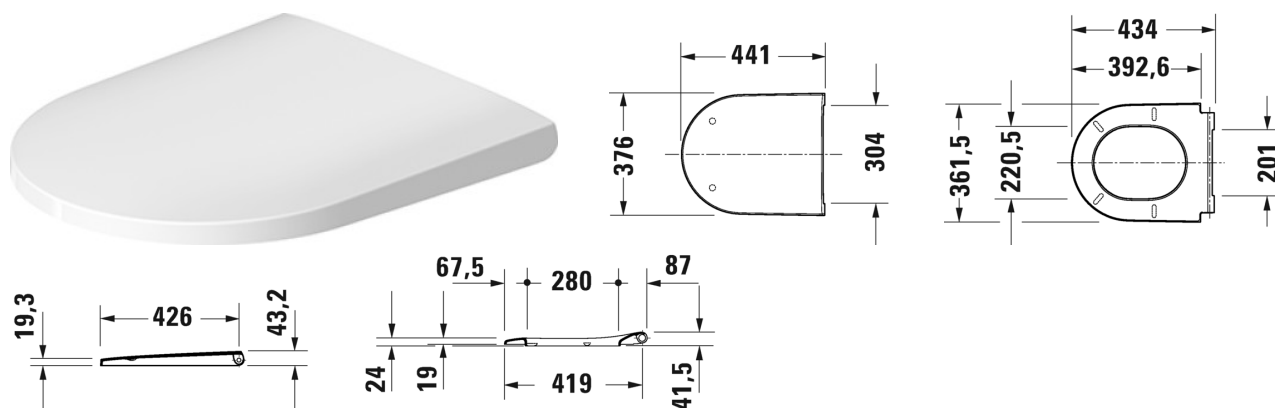

D-Neo Toilet seat and cover # 0021610000

Toilet seat and cover	Dimension	Weight	Order number
hinges stainless steel, without soft closure			
Colors			
00 White Alpin			
Variant			
removable		2.400 kilogram	0021610000
Suitable products			
Toilet wall mounted Duravit Rimless® rimless, washdown model, Durafix included, 370 x 540 mm	370 x 540 mm		257709
Toilet wall mounted Duravit Rimless® rimless, washdown model, 4,5 l, 370 x 540 mm	370 x 540 mm		257809
Toilet close-coupled Duravit Rimless® rimless, (without cistern), washdown model, fixings included, 4/2L, 370 x 650 mm	370 x 650 mm		200209
Toilet floor standing Duravit Rimless® back to wall, fixings included, washdown model, horizontal outlet, 4,5 l, 370 x 580 mm	370 x 580 mm		200309
Toilet wall mounted Compact Duravit Rimless® rimless, washdown model, 4,5 l, 370 x 480 mm	370 x 480 mm		258709
Toilet wall mounted Duravit Rimless® rimless, washdown model, Durafix included, Undershowerssystem included, 4,5 l, 370 x 540 mm	370 x 540 mm		257739
Toilet wall mounted Compact Duravit Rimless® rimless, washdown model, Durafix included, 4,5 l, 370 x 480 mm	370 x 480 mm		258809

All drawings contain the necessary measurements which are subject to standard tolerances. They are stated in mm and are non-binding. Exact measurements, in particular for customised installation scenarios, can only be taken from the finished ceramic piece.