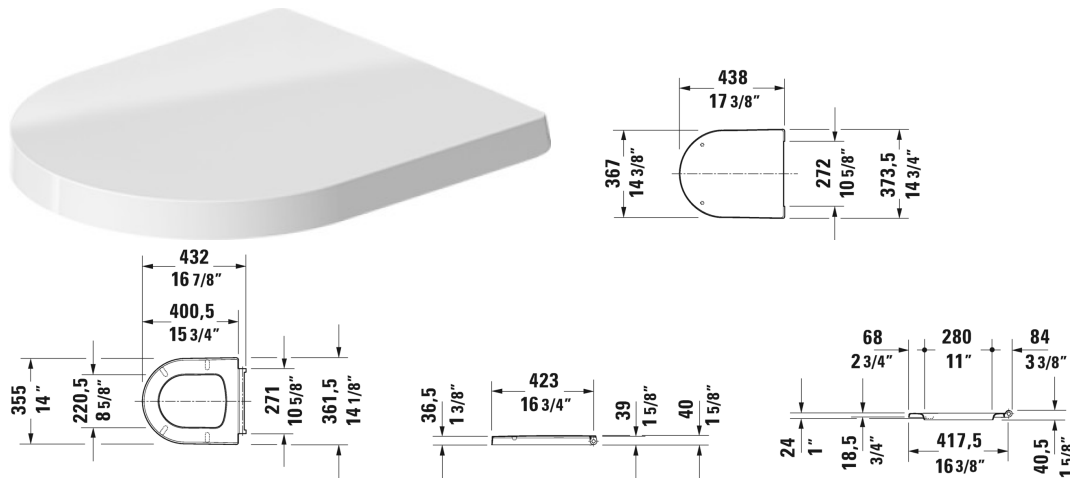

ME by Starck Toilet seat and cover # 002011..00 / 002011..00

Toilet seat and cover	Dimension	Weight	Order number
hinges stainless steel, without slow close			
Colors			
00 White 26 White/White Satin Matte			
Variant			
inside color White, outside color White		4.4 lb	002011..00
inside color White, outside color White Satin Matte		4.4 lb	002011..00

All drawings contain the necessary measurements which are subject to standard tolerances. They are stated in inch & mm and are non-binding. Exact measurements, in particular for customized installation scenarios, can only be taken from the finished ceramic piece.