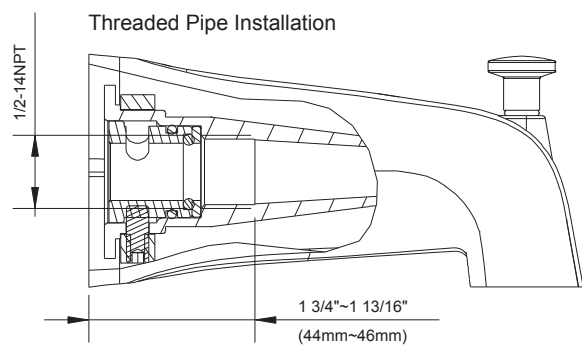

Submittal Information:

Name: _____
Location: _____

Contractor: _____
Contact #: _____