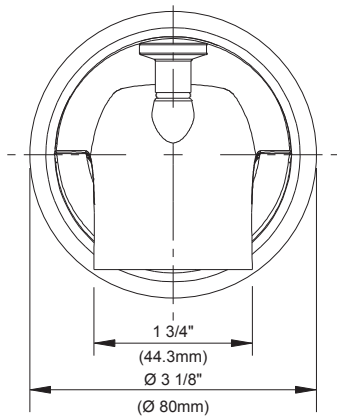

Submittal Information:

Name: _____
Location: _____

Contractor: _____
Contact #: _____