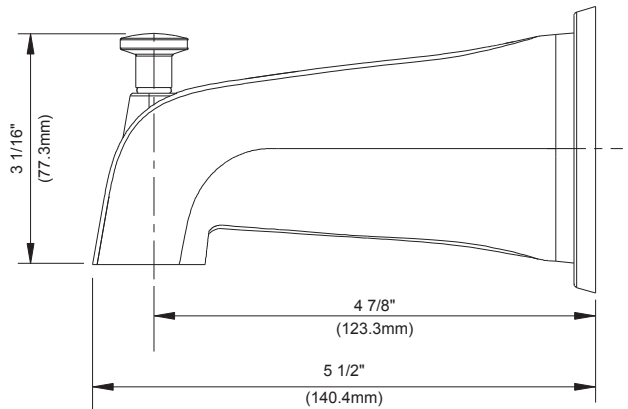

Submittal Information:

Name: _____
Location: _____

Contractor: _____
Contact #: _____