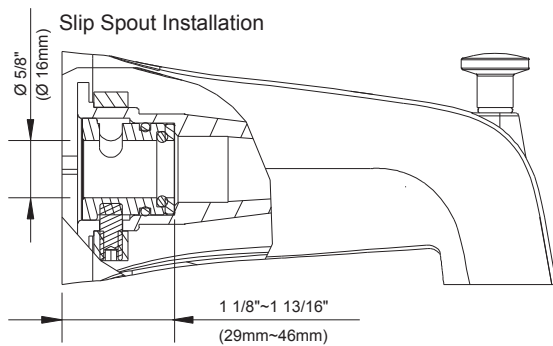

Submittal Information:

Name: _____
Location: _____

Contractor: _____
Contact #: _____