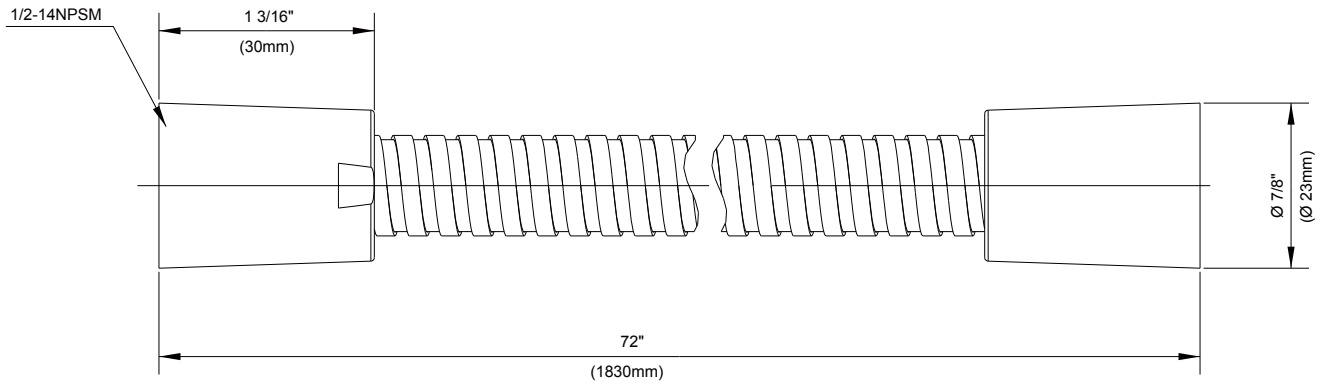

Standards & Certifications

Submittal Information:

Name: _____ Contractor: _____
Location: _____ Contact #: _____