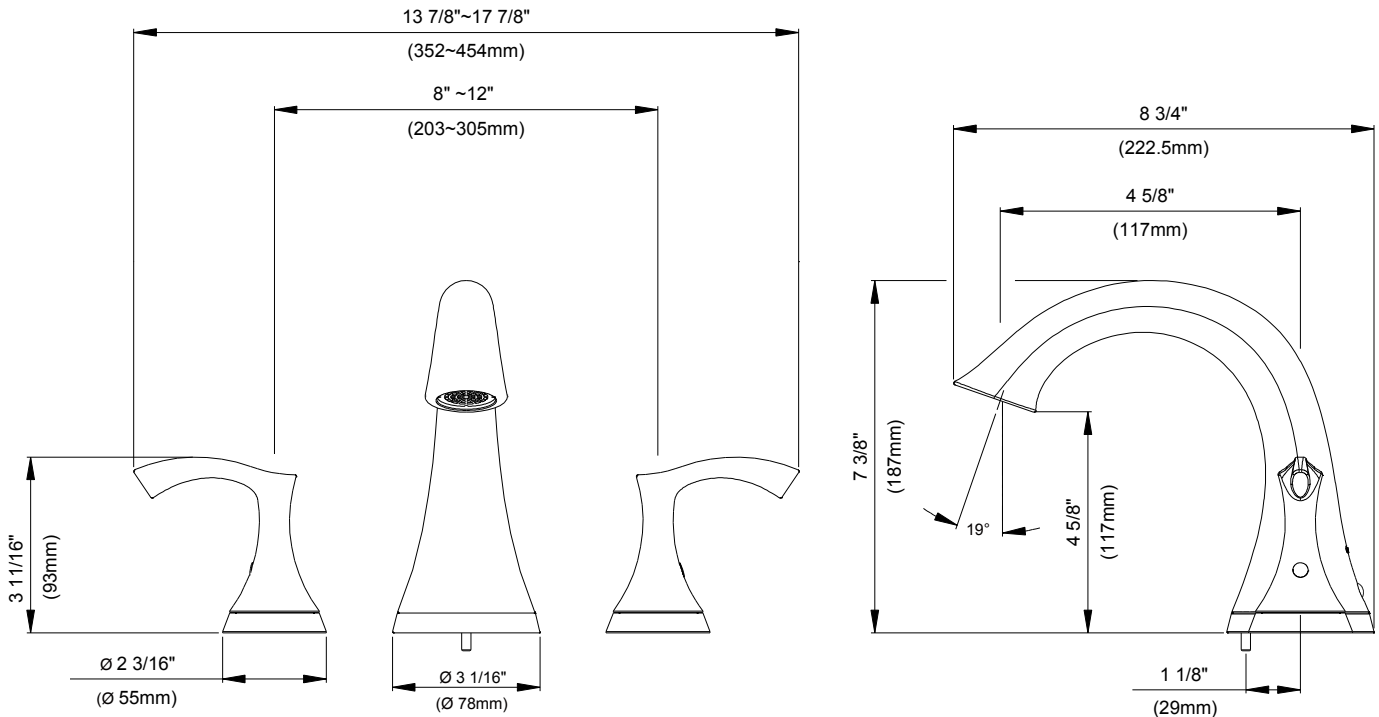

Standards & Certifications

Submittal Information:

Name: _____ Contractor: _____
Location: _____ Contact #: _____