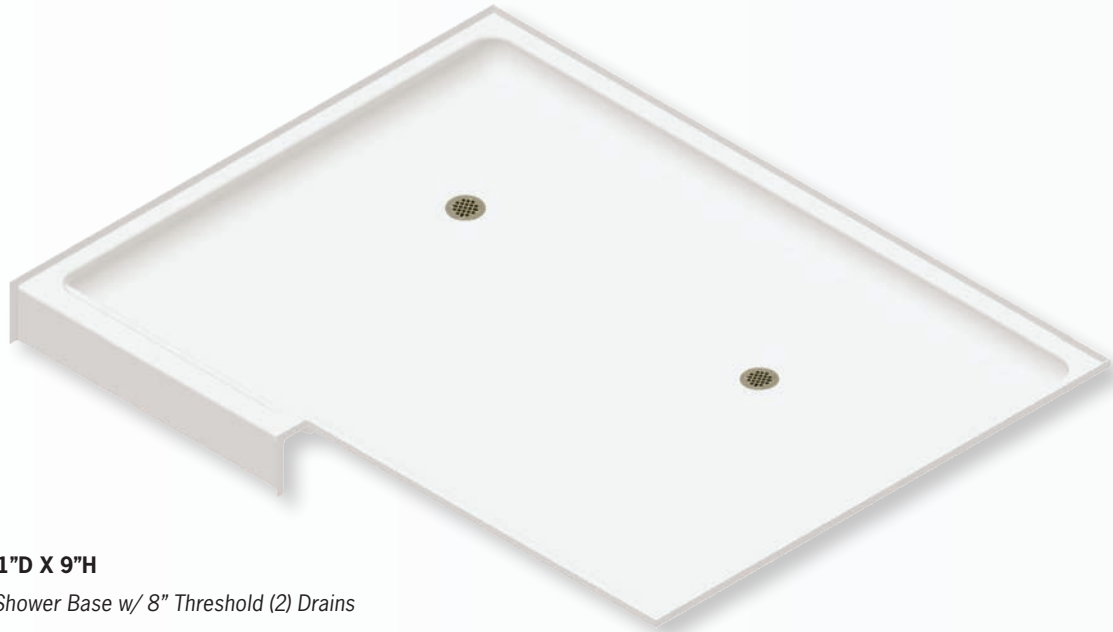

WALK IN SHOWER BASE: SP7861

SP7861

78"W X 61"D X 9"H

78" x 61" Shower Base w/ 8" Threshold (2) Drains

- Two drains