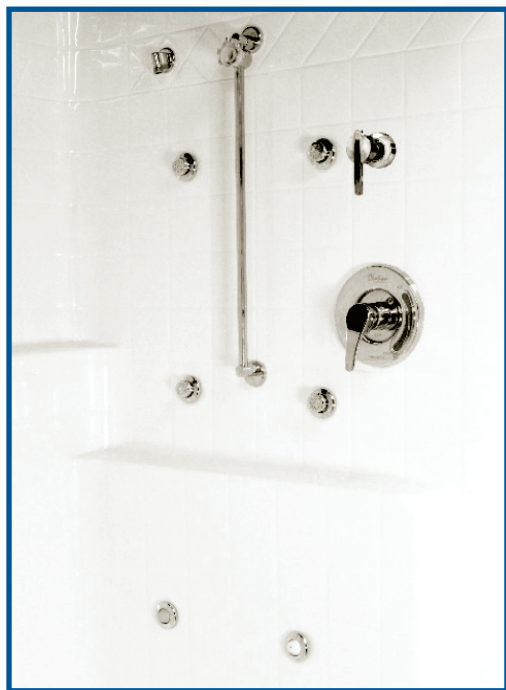

SHOWER SPA JETS