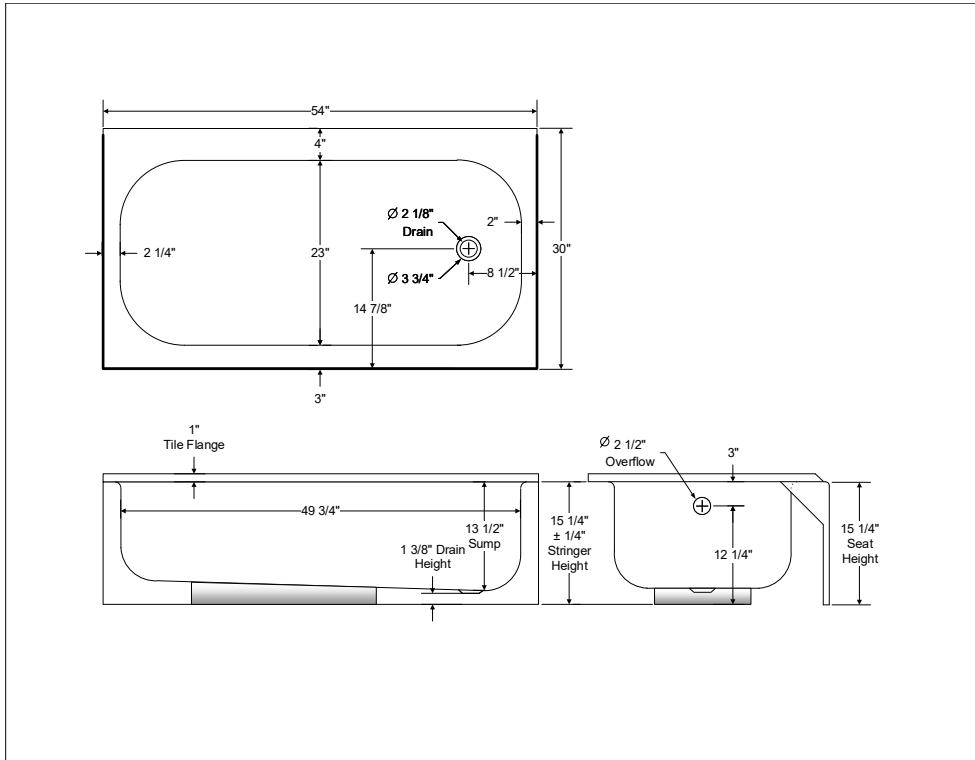

# Kona

**Model number:**

**BZ010013**

**Dimensions:** 54" x 30" x 15"

**Installation:** Alcove

**Material:** Porcelain-finished Steel

# Kona

**Model number:**

**BZ010013**

**Dimensions:** 54" x 30" x 15"

**Installation:** Alcove

**Material:** Porcelain-finished Steel

**Dimensions:**

54 x 30 x 15 1/4 in.  
(x x mm)

**Water capacity:**

34 gallons - liters

**Weight:**

66 lbs - kg

**Bathing well:**

49 3/4 X 23 in.

**Deep sump height:**

13 1/2 in. - mm

**Deck width:**

30 in. -

**Drain location:**

Left

Right

Project:

Contractor:

Representative: