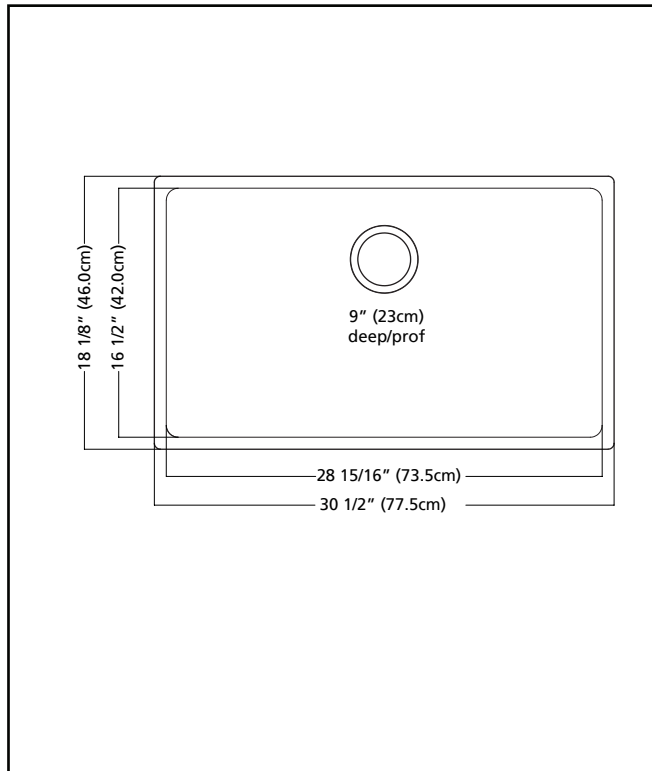

### SINGLE BOWL 18 GAUGE UNDERMOUNT

MODEL: BSU1831-9N

- ✓ **Quality Beyond Material:** Designed with 18 gauge quality stainless steel with exceptional resistance to staining and corrosion.
- ✓ **Larger Bowl Capacity:** A generous capacity bowl that is made even more spacious, with the tighter radius corners, creating ample space for all your prepping and cleaning needs.
- ✓ **Rear Drain Placement:** The rear drain maximizes the usable bottom surface of the bowl while also creating extra cabinet space beneath the sink.
- ✓ **Remarkably Quiet:** Sound dampening system goes to work to reduce the noise caused by a garbage disposal or running water.

## TECHNICAL FEATURES

OVERALL SINK SIZE (OD)	18 1/8" FB x 30 1/2" LR
BOWL SIZE (ID)	16 1/2" FB x 28 15/16" LR
BOWL DEPTH	9"
MINIMUM CABINET SIZE	36"
MATERIAL	18 Gauge
BOWL CORNER RADIUS	20 mm
STAINLESS STEEL FINISH	Satin
DRAIN HOLE LOCATION	Rear
INSTALLATION TYPE	Undermount
SOUND COATING	Sound pads
WARRANTY	Limited Lifetime
COUNTRY OF ORIGIN	China