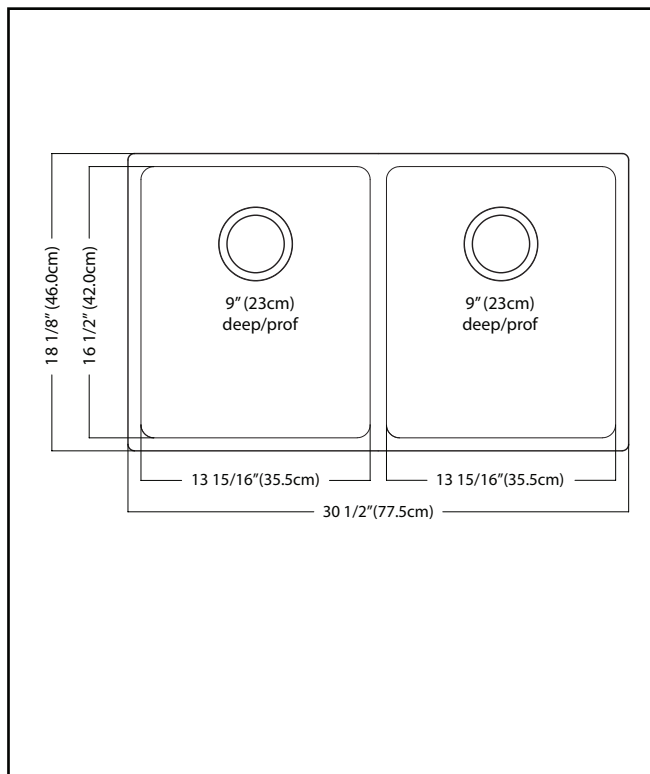

KINDRED

Brookmore
Undermount

BROOKMORE

DOUBLE BOWL 18 GAUGE UNDERMOUNT

MODEL: BDU1831-9N

- ✓ **Quality Beyond Material:** Designed with 18 gauge quality stainless steel with exceptional resistance to staining and corrosion
- ✓ **Larger Bowl Capacity:** A generous capacity bowl that is made even more spacious, with the tighter radius corners, creating ample space for all your prepping and cleaning needs.
- ✓ **Rear Drain Placement:** The rear drain maximizes the usable bottom surface of the bowl while also creating extra cabinet space beneath the sink.
- ✓ **Remarkably Quiet:** Sound dampening system goes to work to reduce the noise caused by a garbage disposal or running water.

TECHNICAL FEATURES

OVERALL SINK SIZE (OD)	18 1/8" FB x 30 1/2" LR
EQUAL BOWL SIZE (ID)	16 1/2" FB x 13 15/16" LR
BOWL DEPTH	9"
MINIMUM CABINET SIZE	36"
MATERIAL	18 Gauge
BOWL CORNER RADIUS	20 mm
STAINLESS STEEL FINISH	Satin
DRAIN HOLE LOCATION	Rear
INSTALLATION TYPE	Undermount
SOUND COATING	Sound pads
WARRANTY	Limited Lifetime
COUNTRY OF ORIGIN	China