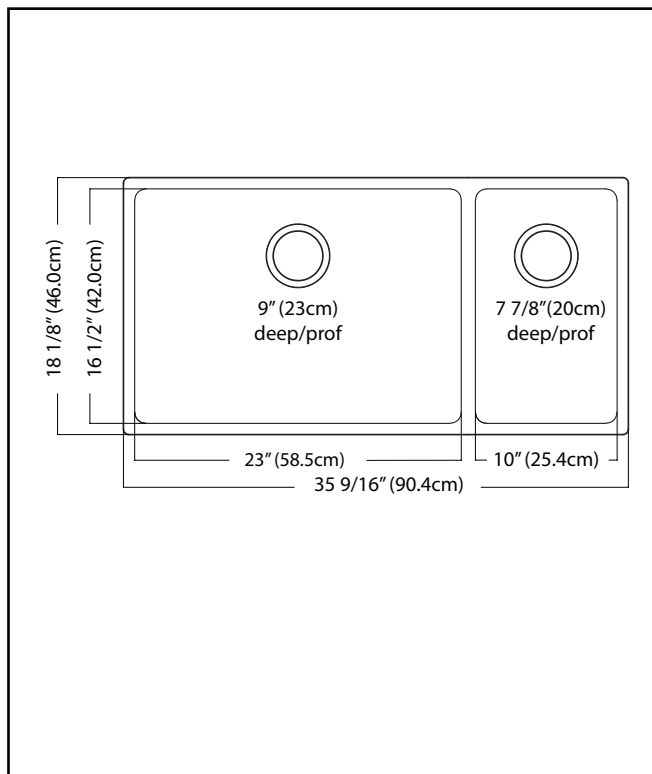

KINDRED

BROOKMORE

DOUBLE BOWL 18 GAUGE UNDERMOUNT

MODEL: BCU1836R-9N

- ✓ **Quality Beyond Material:** Designed with 18 gauge quality stainless steel with exceptional resistance to staining and corrosion.
- ✓ **Larger Bowl Capacity:** A generous capacity bowl that is made even more spacious, with the tighter radius corners, creating ample space for all your prepping and cleaning needs.
- ✓ **Rear Drain Placement:** The rear drain maximizes the usable bottom surface of the bowl while also creating extra cabinet space beneath the sink.
- ✓ **Remarkably Quiet:** Sound dampening system goes to work to reduce the noise caused by a garbage disposal or running water.

TECHNICAL FEATURES

OVERALL SINK SIZE (OD)	18 1/8" FB x 35 9/16" LR
LARGE BOWL SIZE (ID)	16 1/2" FB x 23" LR
SMALL BOWL SIZE (ID)	16 1/2" FB x 10" LR
BOWL DEPTH	9" LG / 7 7/8" SM
MINIMUM CABINET SIZE	39"
MATERIAL	18 Gauge
BOWL CORNER RADIUS	20 mm
STAINLESS STEEL FINISH	Satin
DRAIN HOLE LOCATION	Rear
INSTALLATION TYPE	Undermount
SOUND COATING	Sound pads
WARRANTY	Limited Lifetime
COUNTRY OF ORIGIN	China