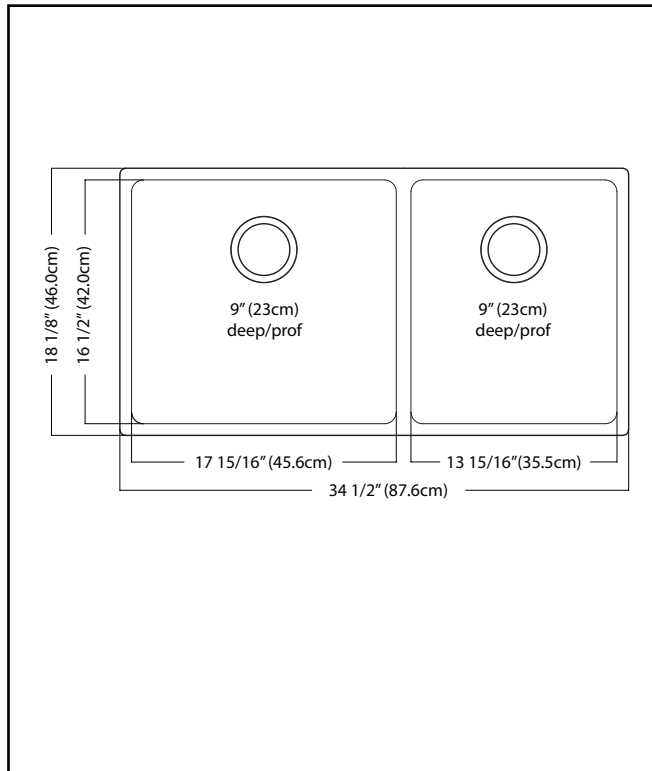

KINDRED

Brookmore Undermount

BROOKMORE

DOUBLE BOWL 18 GAUGE UNDERMOUNT

MODEL: BCU1835R-9N

- ✓ **Quality Beyond Material:** Designed with 18 gauge quality stainless steel with exceptional resistance to staining and corrosion.
- ✓ **Larger Bowl Capacity:** A generous capacity bowl that is made even more spacious, with the tighter radius corners, creating ample space for all your prepping and cleaning needs.
- ✓ **Rear Drain Placement:** The rear drain maximizes the usable bottom surface of the bowl while also creating extra cabinet space beneath the sink.
- ✓ **Remarkably Quiet:** Sound dampening system goes to work to reduce the noise caused by a garbage disposal or running water.

TECHNICAL FEATURES

OVERALL SINK SIZE (OD)	18 1/8" FB x 34 1/2" LR
LARGE BOWL SIZE (ID)	16 1/2" FB x 17 15/16" LR
SMALL BOWL SIZE (ID)	16 1/2" FB x 13 15/16" LR
BOWL DEPTH	9"
MINIMUM CABINET SIZE	39"
MATERIAL	18 Gauge
BOWL CORNER RADIUS	20 mm
STAINLESS STEEL FINISH	Satin
DRAIN HOLE LOCATION	Rear
INSTALLATION TYPE	Undermount
SOUND COATING	Sound pads
WARRANTY	Limited Lifetime
COUNTRY OF ORIGIN	China