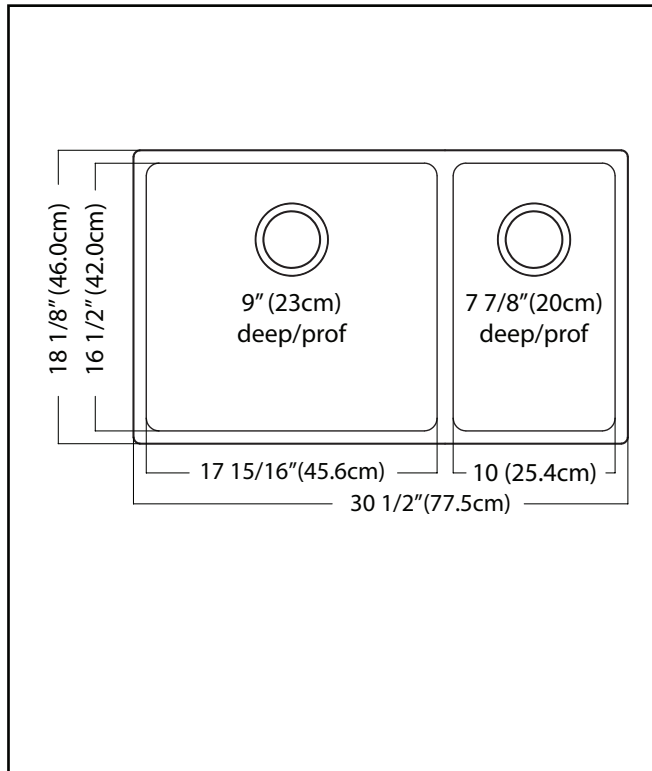

KINDRED

BROOKMORE

DOUBLE BOWL 18 GAUGE UNDERMOUNT

MODEL: BCU1831R-9N

- ✓ **Quality Beyond Material:** Designed with 18 gauge quality stainless steel with exceptional resistance to staining and corrosion.
- ✓ **Larger Bowl Capacity:** A generous capacity bowl that is made even more spacious, with the tighter radius corners, creating ample space for all your prepping and cleaning needs.
- ✓ **Rear Drain Placement:** The rear drain maximizes the usable bottom surface of the bowl while also creating extra cabinet space beneath the sink.
- ✓ **Remarkably Quiet:** Sound dampening system goes to work to reduce the noise caused by a garbage disposal or running water.

TECHNICAL FEATURES

OVERALL SINK SIZE (OD)	18 1/8" FB x 30 1/2" LR
LARGE BOWL SIZE (ID)	16 1/2" FB x 17 15/16" LR
SMALL BOWL SIZE (ID)	16 1/2" FB x 10" LR
BOWL DEPTH	9" LG / 7 7/8" SM
MINIMUM CABINET SIZE	36"
MATERIAL	18 Gauge
BOWL CORNER RADIUS	20 mm
STAINLESS STEEL FINISH	Satin
DRAIN HOLE LOCATION	Rear
INSTALLATION TYPE	Undermount
SOUND COATING	Sound pads
WARRANTY	Limited Lifetime
COUNTRY OF ORIGIN	China