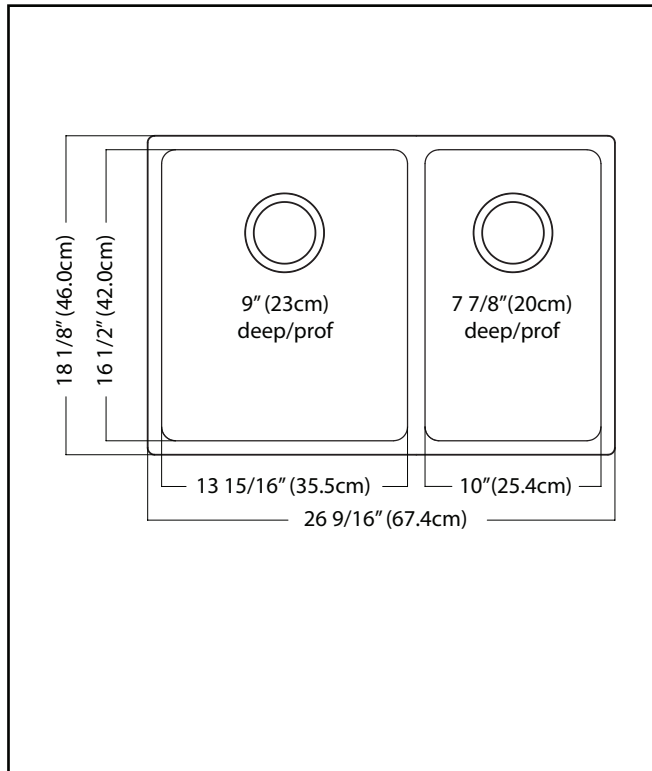

KINDRED

Brookmore
Undermount

BROOKMORE

DOUBLE BOWL 18 GAUGE UNDERMOUNT

MODEL: BCU1827R-9N

- ✓ **Quality Beyond Material:** Designed with 18 gauge quality stainless steel with exceptional resistance to staining and corrosion.
- ✓ **Larger Bowl Capacity:** A generous capacity bowl that is made even more spacious, with the tighter radius corners, creating ample space for all your prepping and cleaning needs.
- ✓ **Rear Drain Placement:** The rear drain maximizes the usable bottom surface of the bowl while also creating extra cabinet space beneath the sink.
- ✓ **Remarkably Quiet:** Sound dampening system goes to work to reduce the noise caused by a garbage disposal or running water.

TECHNICAL FEATURES

OVERALL SINK SIZE (OD)	18 1/8" FB x 26 9/16" LR
LARGE BOWL SIZE (ID)	16 1/2" FB x 13 15/16" LR
SMALL BOWL SIZE (ID)	16 1/2" FB x 10" LR
BOWL DEPTH	9" LG / 7 7/8" SM
MINIMUM CABINET SIZE	30"
MATERIAL	18 Gauge
BOWL CORNER RADIUS	20 mm
STAINLESS STEEL FINISH	Satin
DRAIN HOLE LOCATION	Rear
INSTALLATION TYPE	Undermount
SOUND COATING	Sound pads
WARRANTY	Limited Lifetime
COUNTRY OF ORIGIN	China