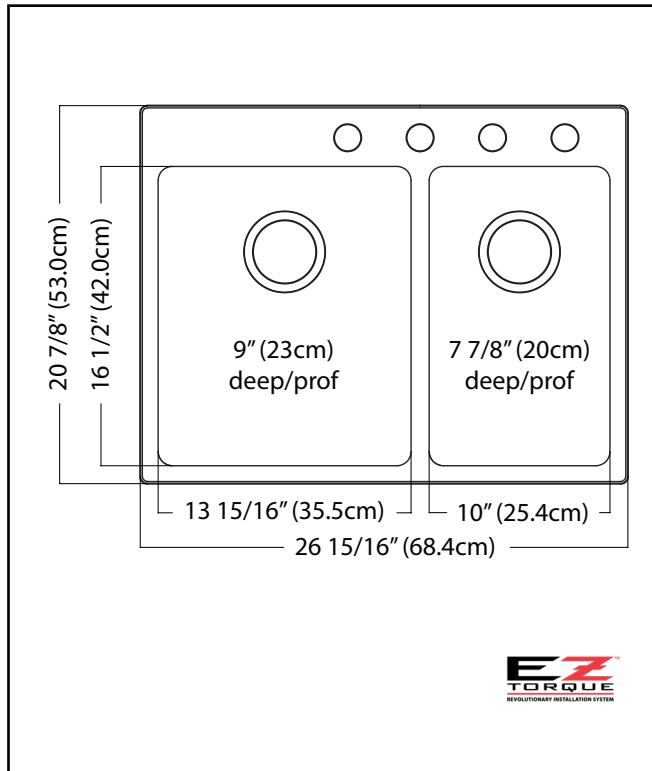

KINDRED

BROOKMORE

DOUBLE BOWL 18 GAUGE TOPMOUNT/DROP IN

MODEL: BCL2127R-9-4N (4 FAUCET HOLES)

MODEL: BCL2127R-9-3N (3 FAUCET HOLES)

MODEL: BCL2127R-9-1N (1 FAUCET HOLE)

- ✓ **Revolutionary Installation:** EZ Torque™ simplified fastener system allows you to drop and drill your sink into place, securely locking the sink to the countertop.
- ✓ **Quality Beyond Material:** Designed with 18 gauge quality stainless steel with exceptional resistance to staining and corrosion
- ✓ **Larger Bowl Capacity:** A generous capacity bowl that is made even more spacious with the tighter radius corners, creating ample space for all your prepping and cleaning needs.
- ✓ **Rear Drain Placement:** The rear drain maximizes the usable bottom surface of the bowl while also creating extra cabinet space beneath the sink.

TECHNICAL FEATURES

OVERALL SINK SIZE (OD)	20 7/8" FB x 26 15/16" LR
LARGE BOWL SIZE (ID)	16 1/2" FB x 13 15/16" LR
SMALL BOWL SIZE (ID)	16 1/2" FB x 10" LR
BOWL DEPTH	9" LG / 7 7/8" SM
MINIMUM CABINET SIZE	30"
MATERIAL	18 Gauge
BOWL CORNER RADIUS	20 mm
STAINLESS STEEL FINISH	Satin
DRAIN HOLE LOCATION	Rear
INSTALLATION TYPE	Topmount/Drop In
SOUND COATING	Sound pads
WARRANTY	Limited Lifetime
COUNTRY OF ORIGIN	China