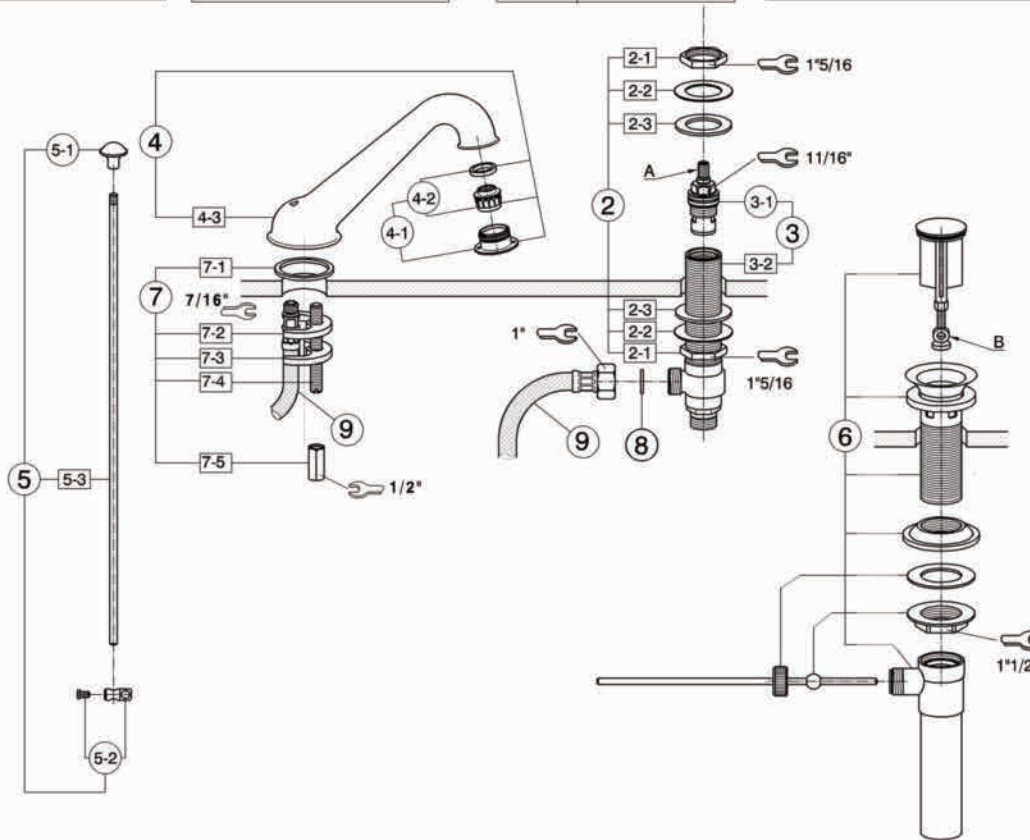

3-HOLE WIDESPREAD FAUCET

ROHL Country Bath Arcana

- AC102L-2** (Ornate Metal Lever)
- AC102LM-2** (Classic Metal Lever)
- AC102X-2** (Cross Handle)
- AC102OP-2** (Ornate Porcelain Lever)

FEATURES

- 3 x 1 3/8" cutouts
- 1/4-turn ceramic disc valves
- Fixed spout
- Pop-up drain, 1 1/4" pipe
- Spout, valve housing, and pop-up made from solid brass
- Spout base diameter 2 1/4"
- 1.2 GPM

AC102-2 Spare Parts

POS.	DESCRIPTION	CODE	POS.	DESCRIPTION	CODE
1-1	Cross handle "Cold" mark with screw and cap - 3 hole lavatory	ZZ 92112 0	4-2	Mousseur cartridge M.22X1 cascade 7,6 l/min	ZZ 93393 0
1-1	Cross handle "Hot" mark with screw and cap - 3 hole lavatory	ZZ 92111 0	5	Rod Ø6	ZZ 92760 0
1-2	Cap for handle "AR" "Cold"	ZZ 93861 0	5-1	Knob for pop-up waste 1" American Standard	ZZ 92624 0
1-2	Cap for handle "AR" "Hot"	ZZ 93862 0	5-2	Connection for pop-up rod Ø6,2	ZZ 92622 0
1-3	Screw M.4X40	ZZ 92679 0	6	American Standard pop-up waste	ZA 00755 0
1-4	Extension for headvalve "AA" - long	ZZ 92672 0	7	Installation set single hole	ZZ 92851 0
1-5	Escutcheon "AR"	ZZ 92598 0	8	Gasket rubber 18,5x11x2	ZZ 92851 0
1-6	Ring in brass 12x4,3x1	ZZ 92673 0	9	Flex M.11x1 - 1/2"	ZZ 93248 0
2	Installation set basin mixer	ZZ 92756 0	10-1	Ornate Metal lever handle "Cold" mark - 3 hole lavatory	ZZ 92117 0
3	Tail piece-basin mixer right	ZZ 93150 0	10-1	Ornate Metal lever handle "Hot" mark - 3 hole lavatory	ZZ 92118 0
3	Tail piece-basin mixer left (only AC 102 L - AC 102 LP)	ZZ 93151 0	11-1	Ornate Porcelain lever with "Cold" mark - 3 hole lavatory	ZZ 973670 2
3-1	Ceramic headvalve 1/2" right 90°	ZZ 92907 0	11-1	Ornate Porcelain lever with "Hot" mark - 3 hole lavatory	ZZ 973680 2
3-1	Ceramic headvalve 1/2" left 90° (only AC 102 L - AC 102 LP)	ZZ 92906 0	12-1	Classic Metal lever with "Cold" mark - 3 hole lavatory	ZZ 95033 0
4	Spout basin mixer "AR"	ZZ 94354 0	12-1	Classic Metal lever with "Hot" mark - 3 hole lavatory	ZZ 95034 0
4-1	Overflow with mousseur M.24x1 Cascade 7,6 l/min	ZZ 93079 0			