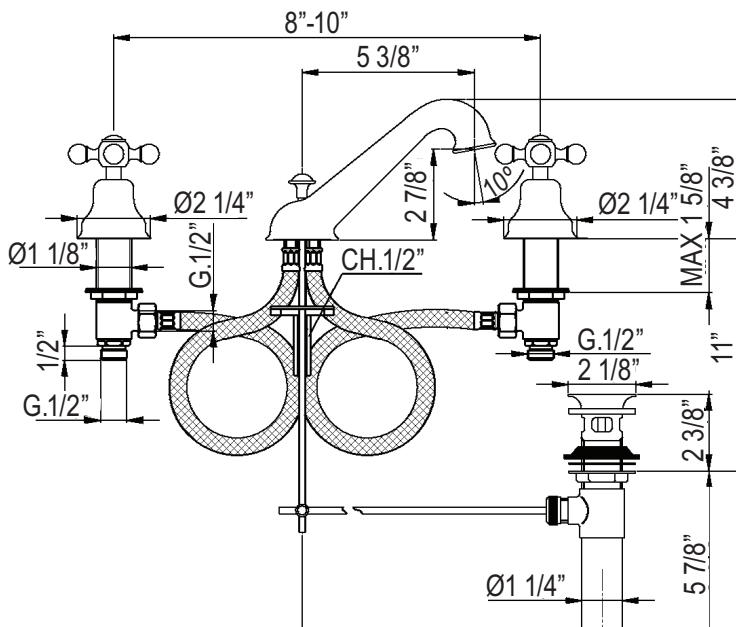

3-HOLE WIDESPREAD FAUCET

ROHL Country Bath Arcana

- **AC102L-2** (Ornate Metal Lever)
- **AC102LM-2** (Classic Metal Lever)
- **AC102X-2** (Cross Handle)
- **AC102OP-2** (Ornate Porcelain Lever)

FEATURES

- 3 x 1 3/8" cutouts
- 1/4-turn ceramic disc valves
- Fixed spout
- Pop-up drain, 1 1/4" pipe
- Spout, valve housing, and pop-up made from solid brass
- Spout base diameter 2 1/4"
- 1.2 GPM

FINISHES

- Polished Chrome
- Polished Nickel
- Satin Nickel
- Tuscan Brass
- Inca Brass

WARRANTY

- Limited Lifetime*
- No Warranty on Tuscan Brass Finish (TCB)

AC102X