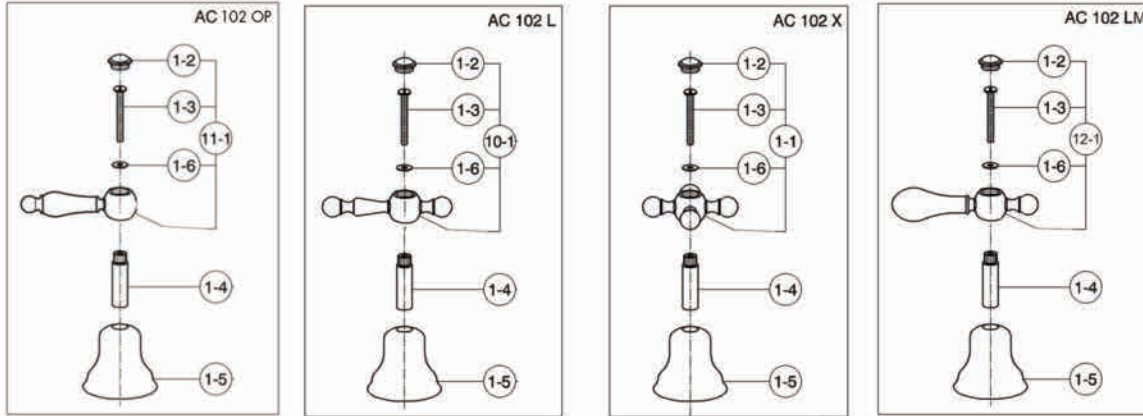

3-HOLE WIDESPREAD FAUCET

ROHL Country Bath Arcana

- AC102L-2** (Ornate Metal Lever)
- AC102LM-2** (Classic Metal Lever)
- AC102X-2** (Cross Handle)
- AC102OP-2** (Ornate Porcelain Lever)

FEATURES

- 3 x 1 3/8" cutouts
- 1/4-turn ceramic disc valves
- Fixed spout
- Pop-up drain, 1 1/4" pipe
- Spout, valve housing, and pop-up made from solid brass
- Spout base diameter 2 1/4"
- 1.2 GPM

AC102-2 Spare Parts

POS.	DESCRIPTION	CODE	POS.	DESCRIPTION	CODE
1-1	Cross handle "Cold" mark with screw and cap - 3 hole lavatory	ZZ 92112 0	4-2	Mousseur cartridge M.22X1 cascade 7,6 l/min	ZZ 93393 0
1-1	Cross handle "Hot" mark with screw and cap - 3 hole lavatory	ZZ 92111 0	5	Rod Ø6	ZZ 92760 0
1-2	Cap for handle "AR" "Cold"	ZZ 93861 0	5-1	Knob for pop-up waste 1" American Standard	ZZ 92624 0
1-2	Cap for handle "AR" "Hot"	ZZ 93862 0	5-2	Connection for pop-up rod Ø6,2	ZZ 92622 0
1-3	Screw M.4X40	ZZ 92679 0	6	American Standard pop-up waste	ZA 00755 0
1-4	Extension for headvalve "AA" - long	ZZ 92672 0	7	Installation set single hole	ZZ 92851 0
1-5	Escutcheon "AR"	ZZ 92598 0	8	Gasket rubber 18,5x11x2	ZZ 92851 0
1-6	Ring in brass 12x4,3x1	ZZ 92673 0	9	Flex M.11x1 - 1/2"	ZZ 93248 0
2	Installation set basin mixer	ZZ 92756 0	10-1	Ornate Metal lever handle "Cold" mark - 3 hole lavatory	ZZ 92117 0
3	Tail piece-basin mixer right	ZZ 93150 0	10-1	Ornate Metal lever handle "Hot" mark - 3 hole lavatory	ZZ 92118 0
3	Tail piece-basin mixer left (only AC 102 L - AC 102 LP)	ZZ 93151 0	11-1	Ornate Porcelain lever with "Cold" mark - 3 hole lavatory	ZZ 973670 2
3-1	Ceramic headvalve 1/2" right 90°	ZZ 92907 0	11-1	Ornate Porcelain lever with "Hot" mark - 3 hole lavatory	ZZ 973680 2
3-1	Ceramic headvalve 1/2" left 90° (only AC 102 L - AC 102 LP)	ZZ 92906 0	12-1	Classic Metal lever with "Cold" mark - 3 hole lavatory	ZZ 95033 0
4	Spout basin mixer "AR"	ZZ 94354 0	12-1	Classic Metal lever with "Hot" mark - 3 hole lavatory	ZZ 95034 0
4-1	Overflow with mousseur M.24x1 Cascade 7,6 l/min	ZZ 93079 0			