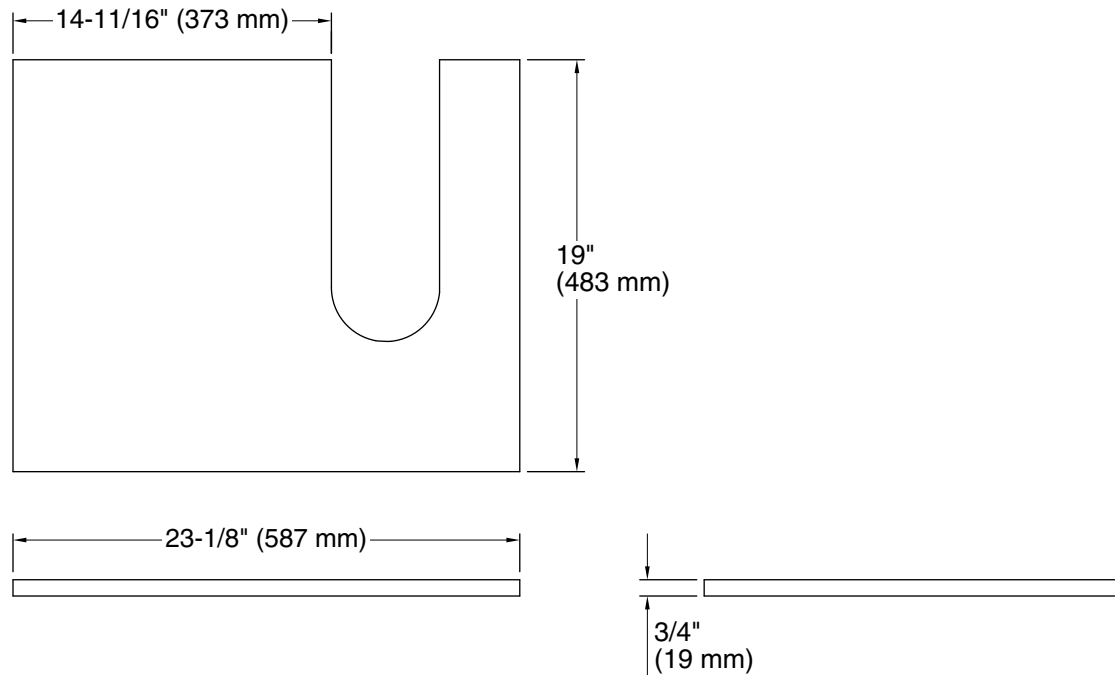

Adjustable shelf for 36" KOHLER Tailored® vanities  
K-99677-SH9

**Technical Information**

All product dimensions are nominal.

Material: Wood, Veneers