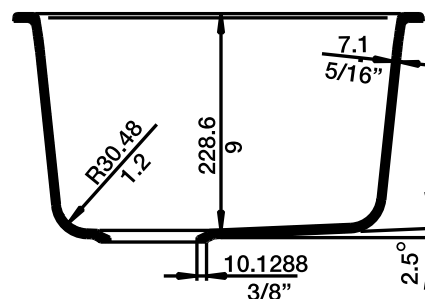

JOB INFORMATION

Job Name: _____

Contact: _____

Date Specified: _____

Specifier: _____

Contractor: _____

NOMINAL DIMENSIONS

Model 440078 shown

| OVERALL | CUT OUT SIZE | BOWL DEPTH | DRAIN |
|---------------|--|------------|--------|
| 17-1/2" x 17" | Template provided with approximate 1/8" reveal | 9" | 3-1/2" |

DXF cutout templates available on our website.