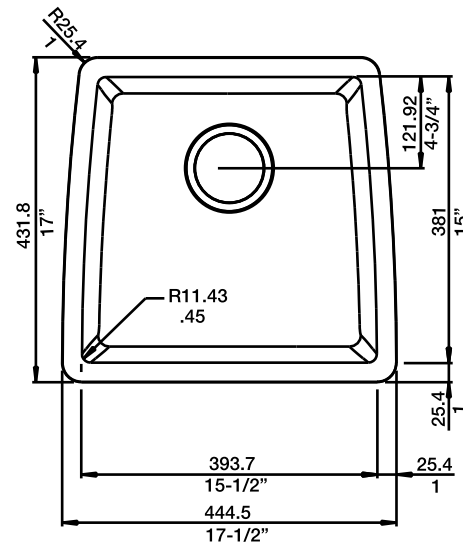

441224 Single, 9" bowl depth, BISCOTTI

441288 Single, 9" bowl depth, TRUFFLE

441475 Single, 9" bowl depth, CINDER

FEATURES

- Required outside cabinet: 21"
- 80% solid granite
- Heat resistant up to 536°F
- Unsurpassed cleanability backed by industry leading 7 patents!
- Resistant to scratches, stains and all household acids and alkali solutions
- Template provided with approximate 1/8" reveal
- Undermount clips included
- Limited lifetime warranty

JOB INFORMATION

Job Name: _____

Contact: _____

Date Specified: _____

Specifier: _____

Contractor: _____

NOMINAL DIMENSIONS

Model 440078 shown

| OVERALL | CUT OUT SIZE | BOWL DEPTH | DRAIN |
|---------------|--|------------|--------|
| 17-1/2" x 17" | Template provided with approximate 1/8" reveal | 9" | 3-1/2" |

DXF cutout templates available on our website.