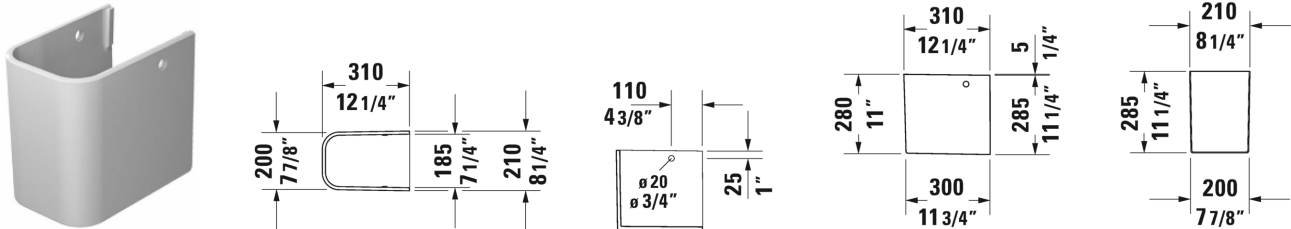

Happy D.2 Siphon cover # 0858280000

| Siphon cover | Dimension | Weight | Order number |
|---|------------------------|---------|--------------|
| for # 231680, 231665, 231660 | | | |
| Colors | | | |
| 00 White | | | |
| Variant | | | |
| | | 16.8 lb | 0858280000 |
| Infobox | | | |
| When using a siphon cover with a washbasin with three faucet holes, the stop valve of the 3-hole lavatory faucet may not exceed a length of max. 3" | | | |
| Hardware for siphon cover | | 0.2 lb | 005503 |
| Suitable products | | | |
| Washbasin with overflow, with faucet deck, overflow clip Chrome included, underside fully glazed, hardware included, wall-mounted, 31 1/2" x 20 5/8" Inch | 31 1/2" x 20 5/8" Inch | | 231680 |
| Washbasin with overflow, with faucet deck, overflow clip Chrome included, underside fully glazed, hardware included, wall-mounted, 23 5/8" x 18 3/4" Inch | 23 5/8" x 18 3/4" Inch | | 231660 |
| Washbasin with overflow, with faucet deck, overflow clip Chrome included, underside fully glazed, hardware included, wall-mounted, 25 5/8" x 19 1/2" Inch | 25 5/8" x 19 1/2" Inch | | 231665 |

All drawings contain the necessary measurements which are subject to standard tolerances. They are stated in inch & mm and are non-binding. Exact measurements, in particular for customized installation scenarios, can only be taken from the finished ceramic piece.