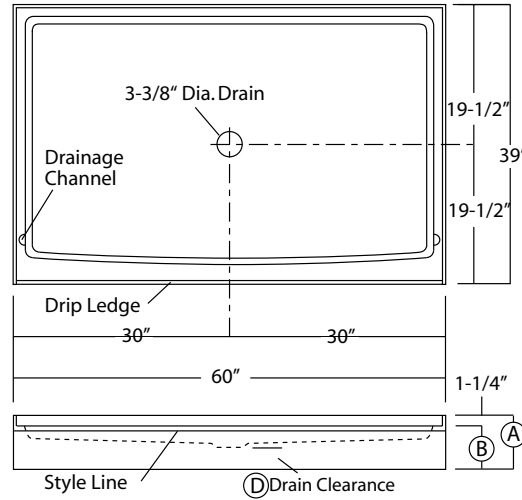

## MODELS

SB-6034      SB-6042  
 SB-6036      SB-7236  
 SB-6039

Rough-In Dimensions	Model	Dimensions
	SB-6034	60" wide x 34" deep x 5-1/4" high (std model)
	SB-6036	60" wide x 36" deep x 5-1/4" high (std model)
	SB-6039	60" wide x 39" deep x 5-1/4" high (std model)
	SB-6042	60" wide x 42" deep x 5-1/4" high (std model)
	SB-7236	72" wide x 36" deep x 5-1/4" high (std model)

### Special Notes

- One-Piece Gelcoat Surface
- 3-3/8" Center Drain (see reverse side for location)
- Integral Tile Flange
- Balsa Wood Core Floor Structure
- Textured Floor Pattern

- ABF Models Provide 3" of Drain Clearance
- Individually Packaged In Cartons

### Unit Order Numbers

Gelcoat:	SB-6034	SB-6039	SB-7236
	SB-6034 ABF	SB-6039 ABF	SB-7236 ABF
	SB-6036	SB-6042	
	SB-6036 ABF	SB-6042 ABF	

SB-6034 ABF (illustrated)

SB-6036 ABF (illustrated)

SB-6039 ABF (illustrated)

**Dimensional Legend**  
(all listed models)

	Std Unit	ABF Unit
A	5-1/4"	7-1/4"
B	4"	6"
C	-	-
D	1"	3"

**NOTE:**  
Critical enclosure dimensions should be taken directly from the installed shower base with finished wall surround.