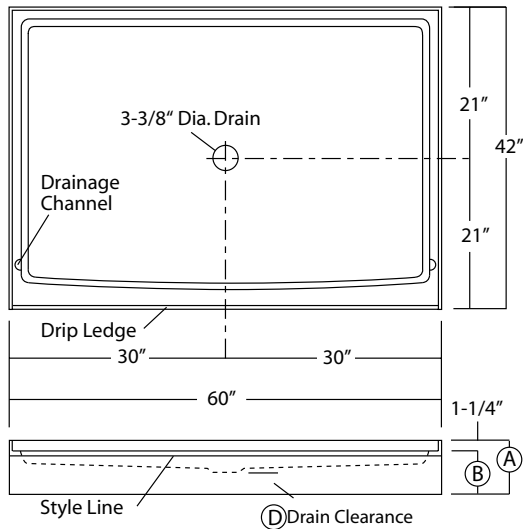

SB-6042 ABF (illustrated)