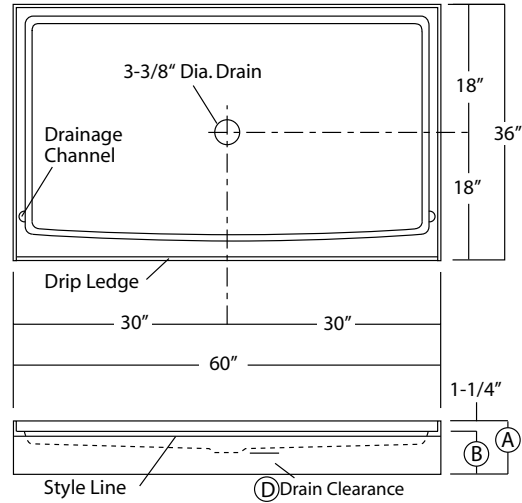

## MODELS

SB-6034      SB-6042  
 SB-6036      SB-7236  
 SB-6039

Rough-In Dimensions	Model	Dimensions
	SB-6034	60" wide x 34" deep x 5-1/4" high (std model)
	SB-6036	60" wide x 36" deep x 5-1/4" high (std model)
	SB-6039	60" wide x 39" deep x 5-1/4" high (std model)
	SB-6042	60" wide x 42" deep x 5-1/4" high (std model)
	SB-7236	72" wide x 36" deep x 5-1/4" high (std model)

Finished Dimensions	Model	Dimensions
	SB-6034	60" wide x 34" deep x 4" high (std model)
	SB-6036	60" wide x 36" deep x 4" high (std model)
	SB-6039	60" wide x 39" deep x 4" high (std model)
	SB-6042	60" wide x 42" deep x 4" high (std model)
	SB-7236	72" wide x 36" deep x 4" high (std model)

### Special Notes

- One-Piece Gelcoat Surface
- 3-3/8" Center Drain (see reverse side for location)
- Integral Tile Flange
- Balsa Wood Core Floor Structure
- Textured Floor Pattern

- ABF Models Provide 3" of Drain Clearance
- Individually Packaged In Cartons

### Unit Order Numbers

Gelcoat:	SB-6034	SB-6039	SB-7236
	SB-6034 ABF	SB-6039 ABF	SB-7236 ABF
	SB-6036	SB-6042	
	SB-6036 ABF	SB-6042 ABF	

SB-6034 ABF (illustrated)

SB-6036 ABF (illustrated)

SB-6039 ABF (illustrated)