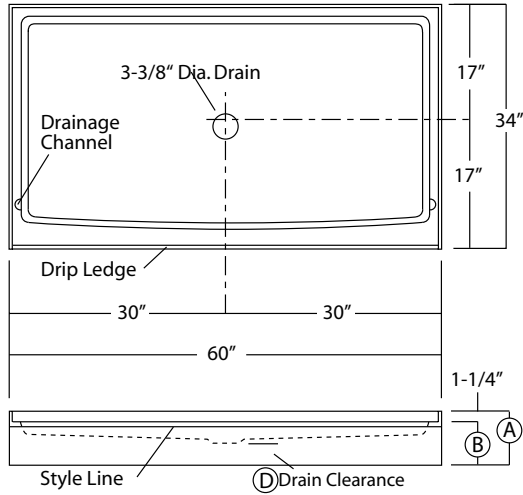

## MODELS

SB-6034      SB-6042  
 SB-6036      SB-7236  
 SB-6039

Rough-In Dimensions	Model	Dimensions
	SB-6034	60" wide x 34" deep x 5-1/4" high (std model)
	SB-6036	60" wide x 36" deep x 5-1/4" high (std model)
	SB-6039	60" wide x 39" deep x 5-1/4" high (std model)
	SB-6042	60" wide x 42" deep x 5-1/4" high (std model)
	SB-7236	72" wide x 36" deep x 5-1/4" high (std model)

Finished Dimensions	Model	Dimensions
	SB-6034	60" wide x 34" deep x 4" high (std model)
	SB-6036	60" wide x 36" deep x 4" high (std model)
	SB-6039	60" wide x 39" deep x 4" high (std model)
	SB-6042	60" wide x 42" deep x 4" high (std model)
	SB-7236	72" wide x 36" deep x 4" high (std model)

### Special Notes

- One-Piece Gelcoat Surface
- 3-3/8" Center Drain (see reverse side for location)
- Integral Tile Flange
- Balsa Wood Core Floor Structure
- Textured Floor Pattern

- ABF Models Provide 3" of Drain Clearance
- Individually Packaged In Cartons

### Unit Order Numbers

Gelcoat:	SB-6034	SB-6039	SB-7236
	SB-6034 ABF	SB-6039 ABF	SB-7236 ABF
	SB-6036	SB-6042	
	SB-6036 ABF	SB-6042 ABF	

SB-6034 ABF (illustrated)

SB-6036 ABF (illustrated)

SB-6039 ABF (illustrated)