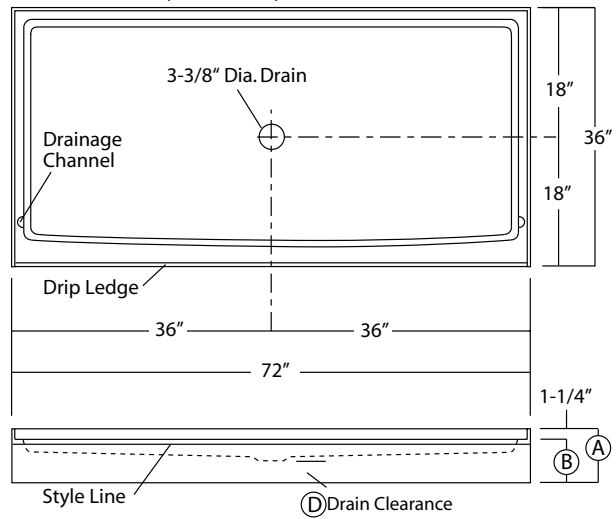

## MODELS

SB-6034      SB-6042  
 SB-6036      SB-7236  
 SB-6039

Rough-In Dimensions	Model	Dimensions
	SB-6034	60" wide x 34" deep x 5-1/4" high (std model)
	SB-6036	60" wide x 36" deep x 5-1/4" high (std model)
	SB-6039	60" wide x 39" deep x 5-1/4" high (std model)
	SB-6042	60" wide x 42" deep x 5-1/4" high (std model)
	SB-7236	72" wide x 36" deep x 5-1/4" high (std model)

Finished Dimensions	Model	Dimensions
	SB-6034	60" wide x 34" deep x 4" high (std model)
	SB-6036	60" wide x 36" deep x 4" high (std model)
	SB-6039	60" wide x 39" deep x 4" high (std model)
	SB-6042	60" wide x 42" deep x 4" high (std model)
	SB-7236	72" wide x 36" deep x 4" high (std model)

**Dimensional Legend**  
(all listed models)

	Std Unit	ABF Unit
A	5-1/4"	7-1/4"
B	4"	6"
C	-	-
D	1"	3"

**NOTE:**  
Critical enclosure dimensions should be taken directly from the installed shower base with finished wall surround.

SB-6042 ABF (illustrated)

SB-7236 ABF (illustrated)

Photographic images may include optional components and appear different than actual product.  
Dimensions shown are maximum. Due to the nature of the materials involved, actual unit dimensions can vary (tolerances: +/-1/8 inch)  
Oasis reserves the right to modify or discontinue product and/or associated equipment without prior written or verbal notification or obligation.