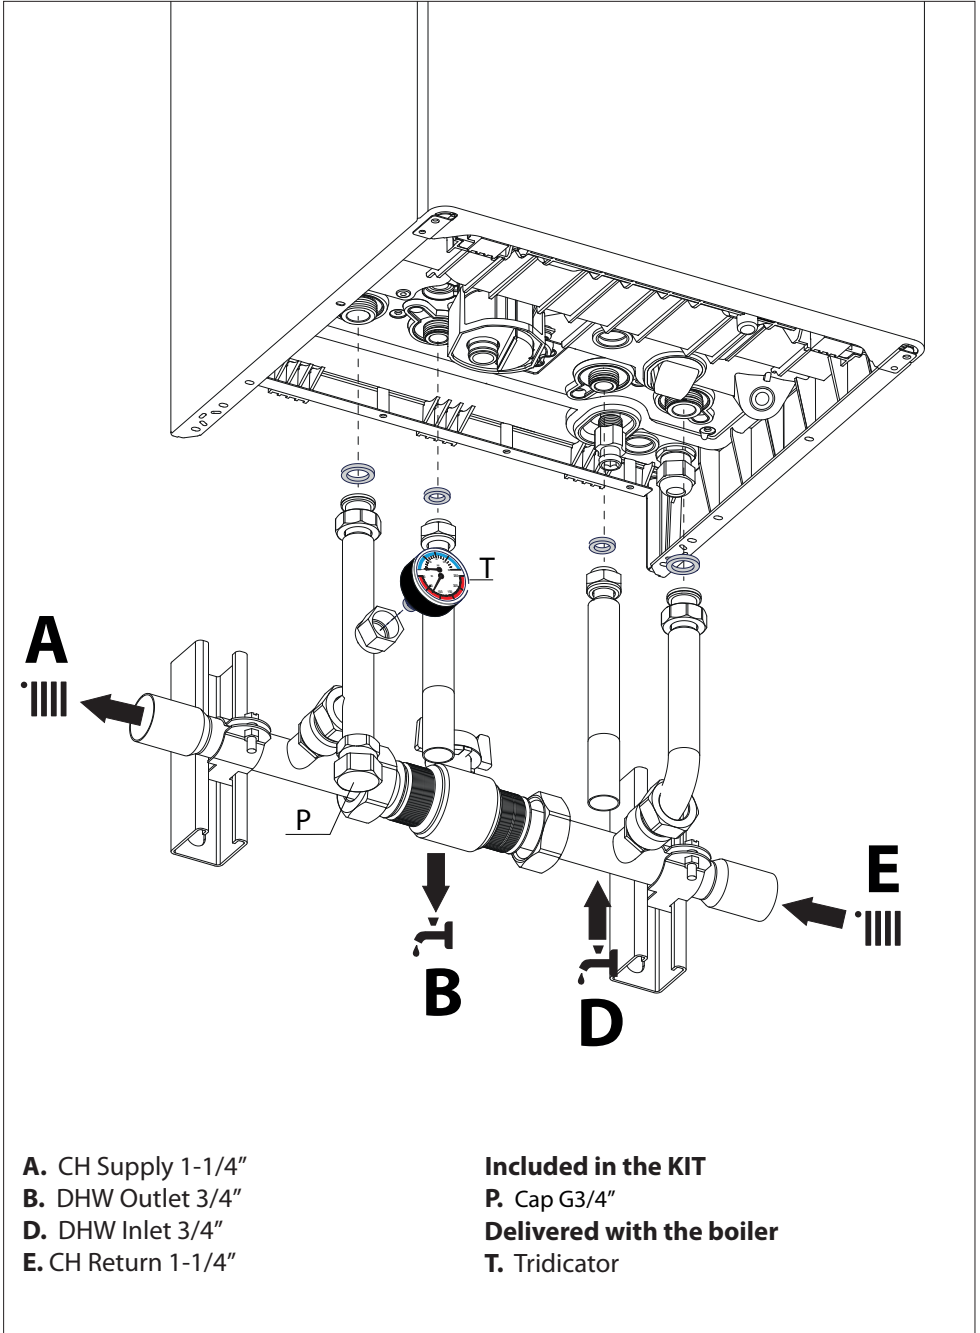

Nr.	Quantity Quantité	Description Description
1	1+1	Piping Bracket
2	1+1	Clamp (2x1")
3	10	Gasket (2x1-1/4" + 2x 1" + 4x3/4" + 2x 1/2")
4	1	Isolation valve 1-1/4"
5	2	Manifold pipe
6	1	Supply pipe 3/4"
7	1	Return pipe 3/4"
8	1	Cap G3/4"
9	2	DHW pipe G1/2"
10	1	DHW pipe G3/4"
11	1	Adhesive rubber strip

Dimensions / Dimensions

Exploded view / Vue éclatée

T = Connection Tridicator (delivered with the boiler)
 Raccordement Tridicator (livré avec la chaudière)

A. CH Supply 1-1/4"
E. CH Return 1-1/4"

Included in the KIT

P. Cap G3/4"

Delivered with the boiler

S. Cap 1/2"

T. Tridicator