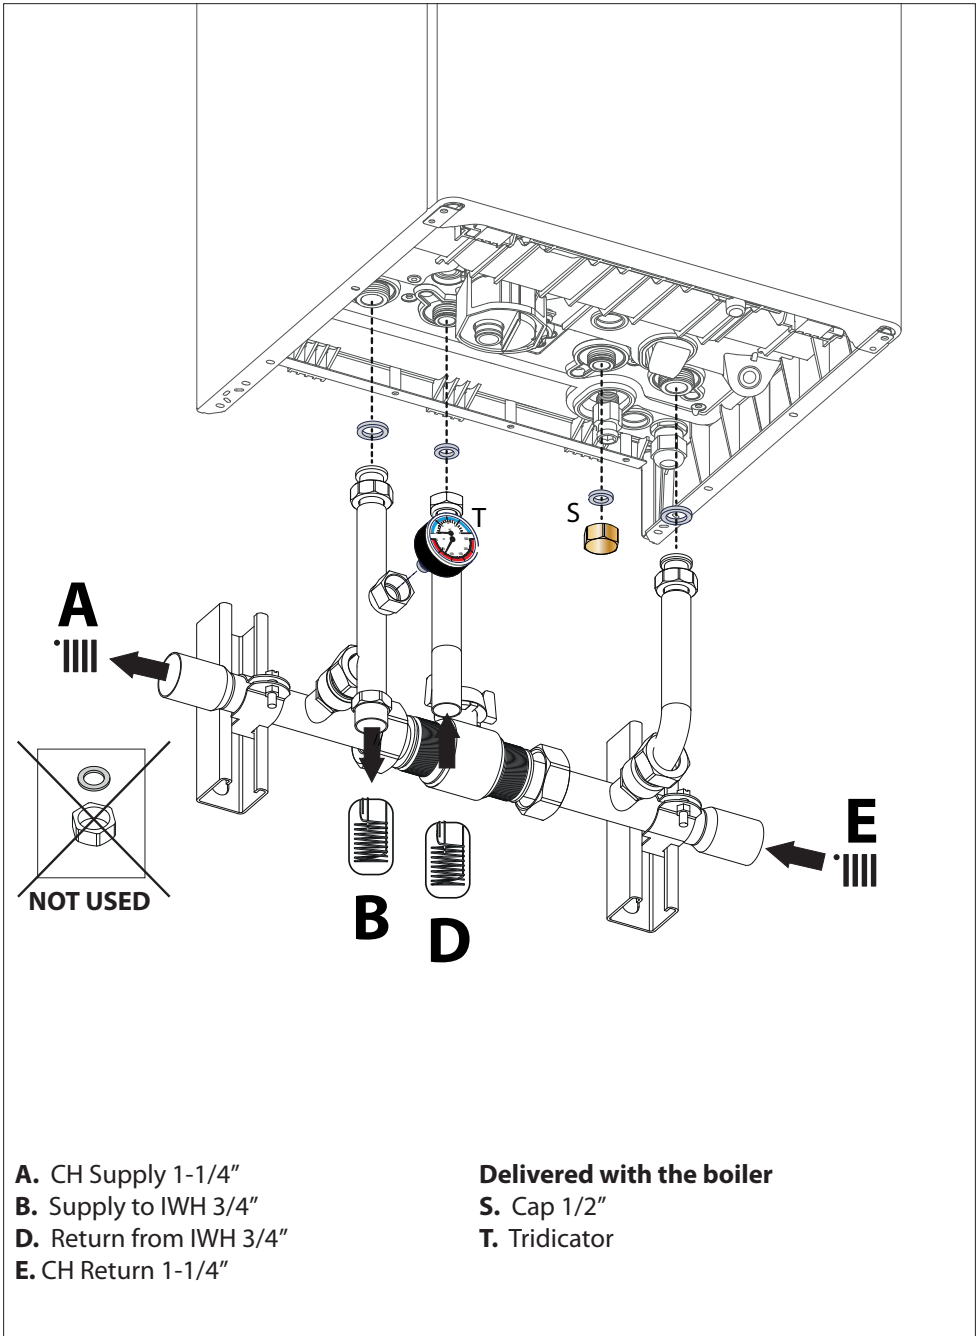

Nr.	Quantity Quantité	Description Description
1	1+1	Piping Bracket
2	1+1	Clamp (2x1")
3	10	Gasket (2x1-1/4" + 2x 1" + 4x3/4" + 2x 1/2")
4	1	Isolation valve 1-1/4"
5	2	Manifold pipe
6	1	Supply pipe 3/4"
7	1	Return pipe 3/4"
8	1	Cap G3/4"
9	2	DHW pipe G1/2"
10	1	DHW pipe G3/4"
11	1	Adhesive rubber strip

Dimensions / Dimensions

Exploded view / Vue éclatée

T = Connection Tridicator (delivered with the boiler)
 Raccordement Tridicator (livré avec la chaudière)

A. CH Supply 1-1/4"
E. CH Return 1-1/4"

Included in the KIT

P. Cap G3/4"

Delivered with the boiler

S. Cap 1/2"

T. Tridicator