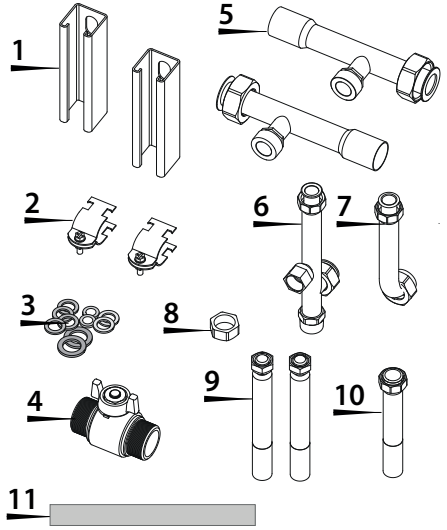

3319703

**LOW LOSS
HEADER KIT
KIT COLLECTEUR
À FAIBLE PERTE
STEP1**

**For Qualified Technician
Installation Instructions**

***Pour technicien qualifié
instructions d'installation***

Components / Composants

Nr.	Quantity Quantité	Description Description
1	1+1	Piping Bracket
2	1+1	Clamp (2x1")
3	10	Gasket (2x1-1/4" + 2x 1" + 4x3/4" + 2x 1/2")
4	1	Isolation valve 1-1/4"
5	2	Manifold pipe
6	1	Supply pipe 3/4"
7	1	Return pipe 3/4"
8	1	Cap G3/4"
9	2	DHW pipe G1/2"
10	1	DHW pipe G3/4"
11	1	Adhesive rubber strip

Dimensions / Dimensions

Exploded view / Vue éclatée

T = Connection Tridicator (delivered with the boiler)
 Raccordement Tridicator (livré avec la chaudière)

A. CH Supply 1-1/4"
E. CH Return 1-1/4"

Included in the KIT

P. Cap G3/4"

Delivered with the boiler

S. Cap 1/2"

T. Tridicator