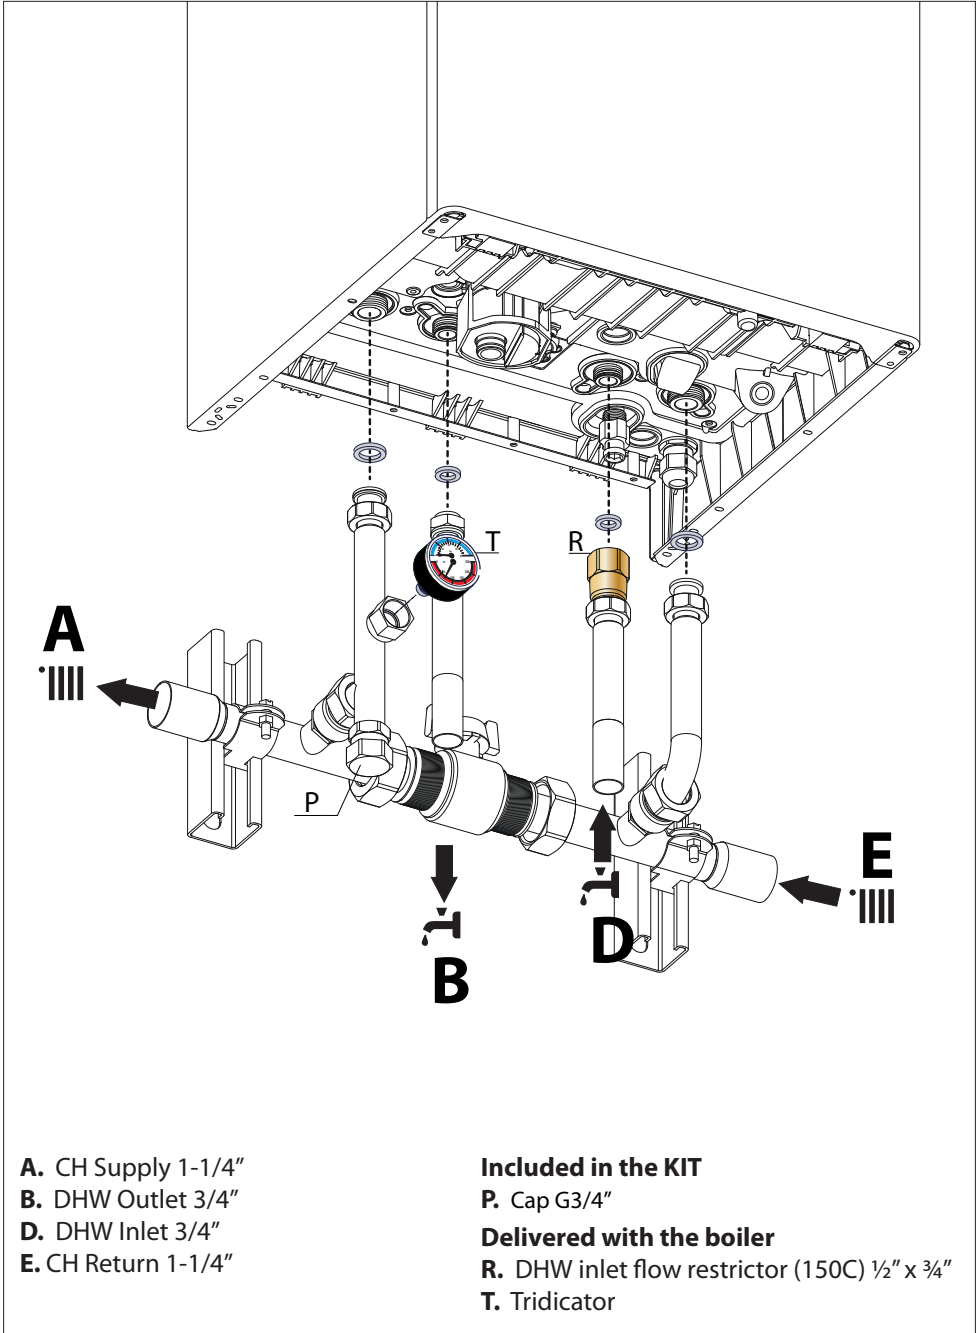

Nr.	Quantity Quantité	Description Description
1	1+1	Piping Bracket
2	1+1	Clamp (2x1")
3	10	Gasket (2x1-1/4" + 2x 1" + 4x3/4" + 2x 1/2")
4	1	Isolation valve 1-1/4"
5	2	Manifold pipe
6	1	Supply pipe 3/4"
7	1	Return pipe 3/4"
8	1	Cap G3/4"
9	2	DHW pipe G1/2"
10	1	DHW pipe G3/4"
11	1	Adhesive rubber strip

Dimensions / Dimensions

Exploded view / Vue éclatée

T = Connection Tridicator (delivered with the boiler)
 Raccordement Tridicator (livré avec la chaudière)

A. CH Supply 1-1/4"
E. CH Return 1-1/4"

Included in the KIT

P. Cap G3/4"

Delivered with the boiler

S. Cap 1/2"

T. Tridicator