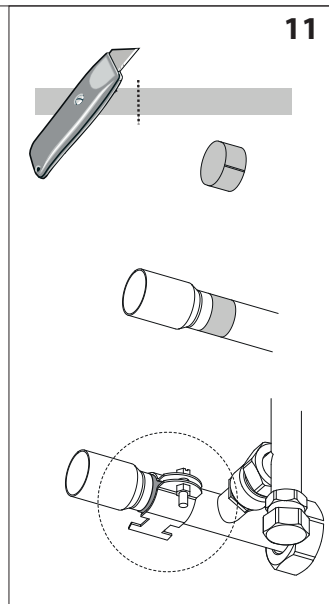

Nr.	Quantity Quantité	Description Description
1	1+1	Piping Bracket
2	1+1	Clamp (2x1")
3	10	Gasket (2x1-1/4" + 2x 1" + 4x3/4" + 2x 1/2")
4	1	Isolation valve 1-1/4"
5	2	Manifold pipe
6	1	Supply pipe 3/4"
7	1	Return pipe 3/4"
8	1	Cap G3/4"
9	2	DHW pipe G1/2"
10	1	DHW pipe G3/4"
11	1	Adhesive rubber strip

Dimensions / Dimensions

Exploded view / Vue éclatée

T = Connection Tridicator (delivered with the boiler)
 Raccordement Tridicator (livré avec la chaudière)

A. CH Supply 1-1/4"
E. CH Return 1-1/4"

Included in the KIT

P. Cap G3/4"

Delivered with the boiler

S. Cap 1/2"

T. Tridicator