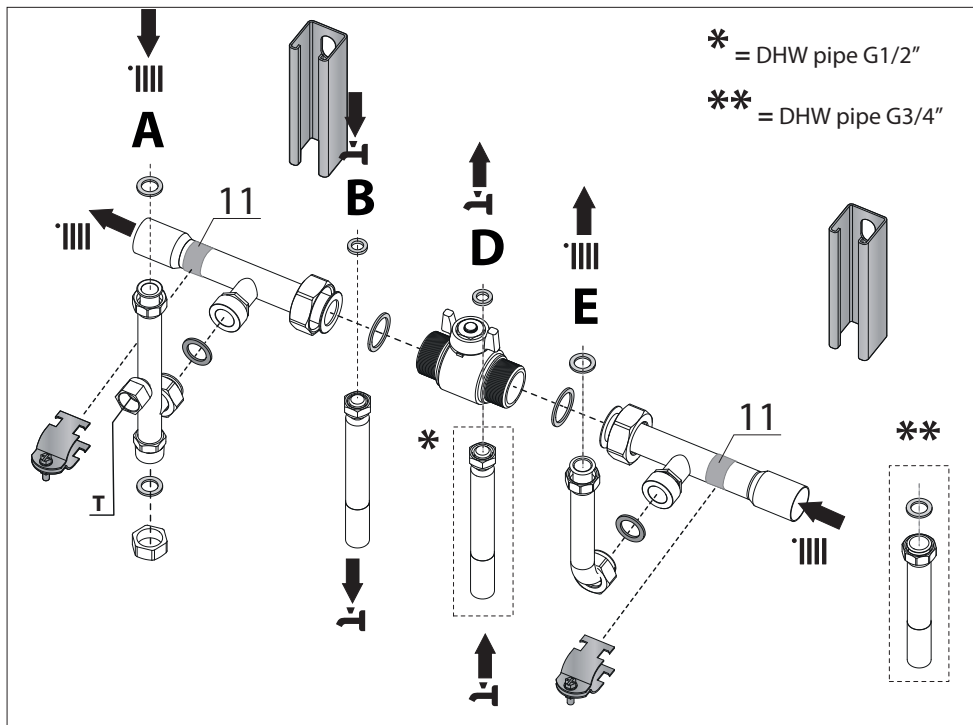

3319703

**LOW LOSS
HEADER KIT
KIT COLLECTEUR
À FAIBLE PERTE
STEP1**

**For Qualified Technician
Installation Instructions**

***Pour technicien qualifié
instructions d'installation***

Components / Composants

Nr.	Quantity Quantité	Description Description
1	1+1	Piping Bracket
2	1+1	Clamp (2x1")
3	10	Gasket (2x1-1/4" + 2x 1" + 4x3/4" + 2x 1/2")
4	1	Isolation valve 1-1/4"
5	2	Manifold pipe
6	1	Supply pipe 3/4"
7	1	Return pipe 3/4"
8	1	Cap G3/4"
9	2	DHW pipe G1/2"
10	1	DHW pipe G3/4"
11	1	Adhesive rubber strip

Dimensions / Dimensions

Exploded view / Vue éclatée

T = Connection Tridicator (delivered with the boiler)
 Raccordement Tridicator (livré avec la chaudière)

A. CH Supply 1-1/4"
E. CH Return 1-1/4"

Included in the KIT

P. Cap G3/4"

Delivered with the boiler

S. Cap 1/2"

T. Tridicator