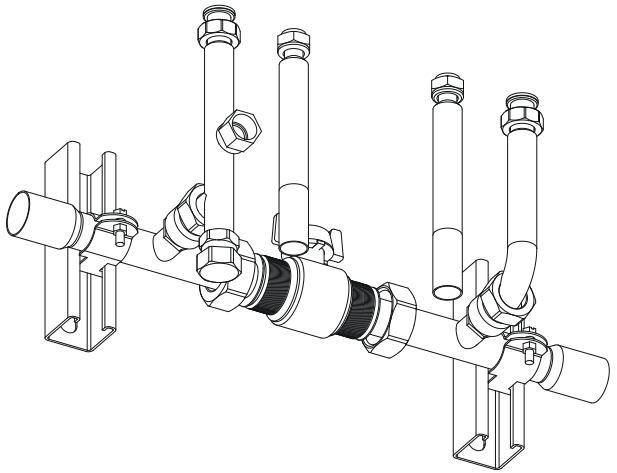

3319703

**LOW LOSS
HEADER KIT
KIT COLLECTEUR
À FAIBLE PERTE
STEP1**

**For Qualified Technician
Installation Instructions**

***Pour technicien qualifié
instructions d'installation***

Components / Composants

Nr.	Quantity Quantité	Description Description
1	1+1	Piping Bracket
2	1+1	Clamp (2x1")
3	10	Gasket (2x1-1/4" + 2x 1" + 4x3/4" + 2x 1/2")
4	1	Isolation valve 1-1/4"
5	2	Manifold pipe
6	1	Supply pipe 3/4"
7	1	Return pipe 3/4"
8	1	Cap G3/4"
9	2	DHW pipe G1/2"
10	1	DHW pipe G3/4"
11	1	Adhesive rubber strip

Dimensions / Dimensions

Exploded view / Vue éclatée

T = Connection Tridicator (delivered with the boiler)
 Raccordement Tridicator (livré avec la chaudière)

A. CH Supply 1-1/4"
E. CH Return 1-1/4"

Included in the KIT

P. Cap G3/4"

Delivered with the boiler

S. Cap 1/2"

T. Tridicator