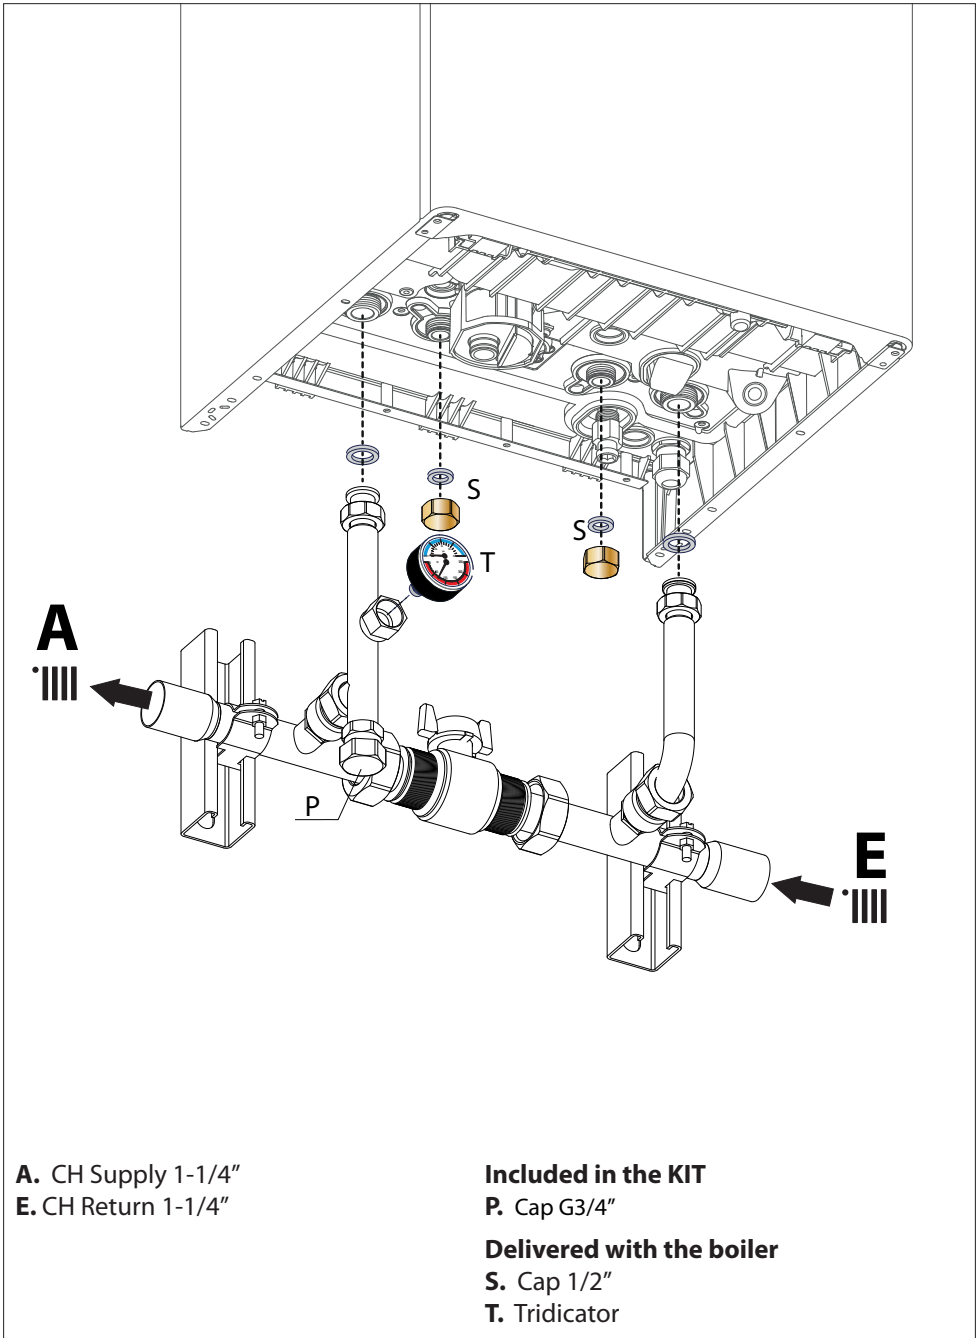

Nr.	Quantity Quantité	Description Description
1	1+1	Piping Bracket
2	1+1	Clamp (2x1")
3	10	Gasket (2x1-1/4" + 2x 1" + 4x3/4" + 2x 1/2")
4	1	Isolation valve 1-1/4"
5	2	Manifold pipe
6	1	Supply pipe 3/4"
7	1	Return pipe 3/4"
8	1	Cap G3/4"
9	2	DHW pipe G1/2"
10	1	DHW pipe G3/4"
11	1	Adhesive rubber strip

Dimensions / Dimensions

Exploded view / Vue éclatée

T = Connection Tridicator (delivered with the boiler)
 Raccordement Tridicator (livré avec la chaudière)

A. CH Supply 1-1/4"
E. CH Return 1-1/4"

Included in the KIT

P. Cap G3/4"

Delivered with the boiler

S. Cap 1/2"

T. Tridicator