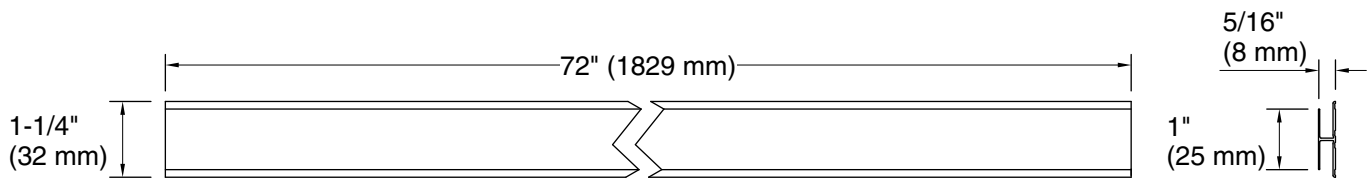

Technical Information

All product dimensions are nominal.

Material: Anodized Aluminum, Powder-coated Aluminum

Notes

Install this product according to the installation guide.