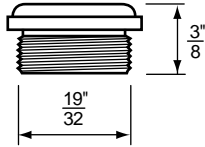

BIBB SEATS

NON OEM	ITEM	PKG
	SCB1977X	10 Per Bag

- Bibb Seats For Wolverine Brass Faucets
- 19/32" x 24 Thread
- Finish: Brass
- Material: No-Lead Brass