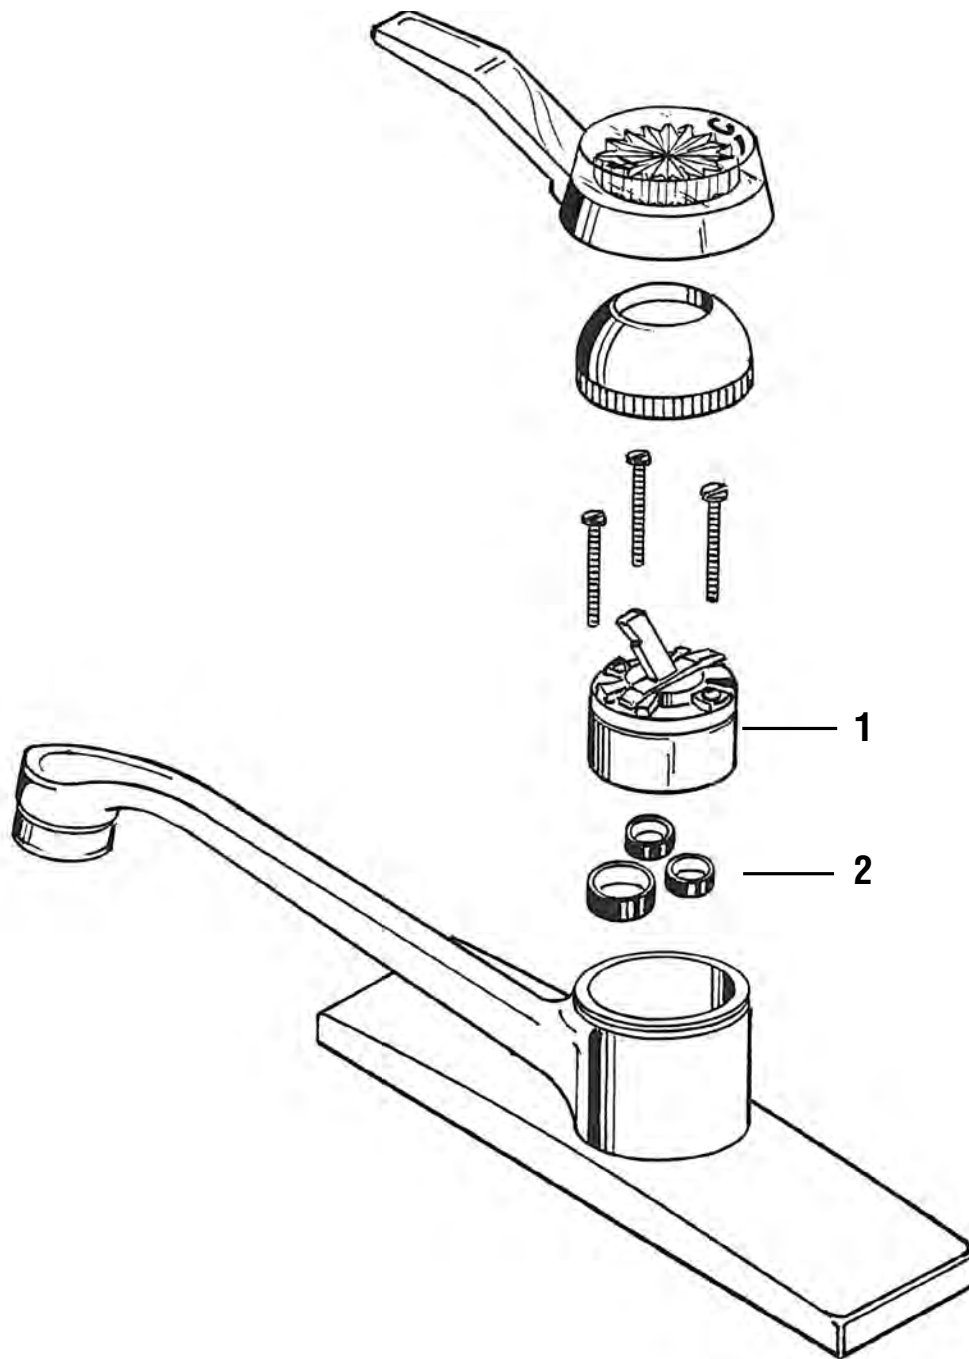

Part	STK No.	Description
1	SL1024	Cartridge
2	SL0001	Cartridge Seal Set

FAUCET EXPLOSIONS

FOR AMERICAN STANDARD FAUCETS - CADET 2350 SERIES

Part	STK No.	Description
1	ST0332X	Hot/Cold Stem
2	SF0153	Diaphragm Washers (Pair)
3	SC0833X	Bibb Seats (Pair)