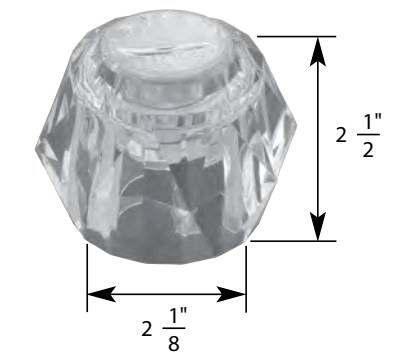

- New Style 600 Series - Offset Broach
- Finish: Clear
- Material: Acrylic

S/L
Single/Lever

Also Available In:

Faucet Rebuild Kits Tub/Shower - SK0094, SK0095, SK0096, SKD0095 D

STK No.	Description	STK No.	Description
N/A	Handle Adapter	N/A	Diverter Handle Cap
SCB0473	Handle Screw	SHD0555 D	Single Lever Handle Cap
N/A	Hot Handle Cap	N/A	Single Lever Cartridge
N/A	Cold Handle Cap