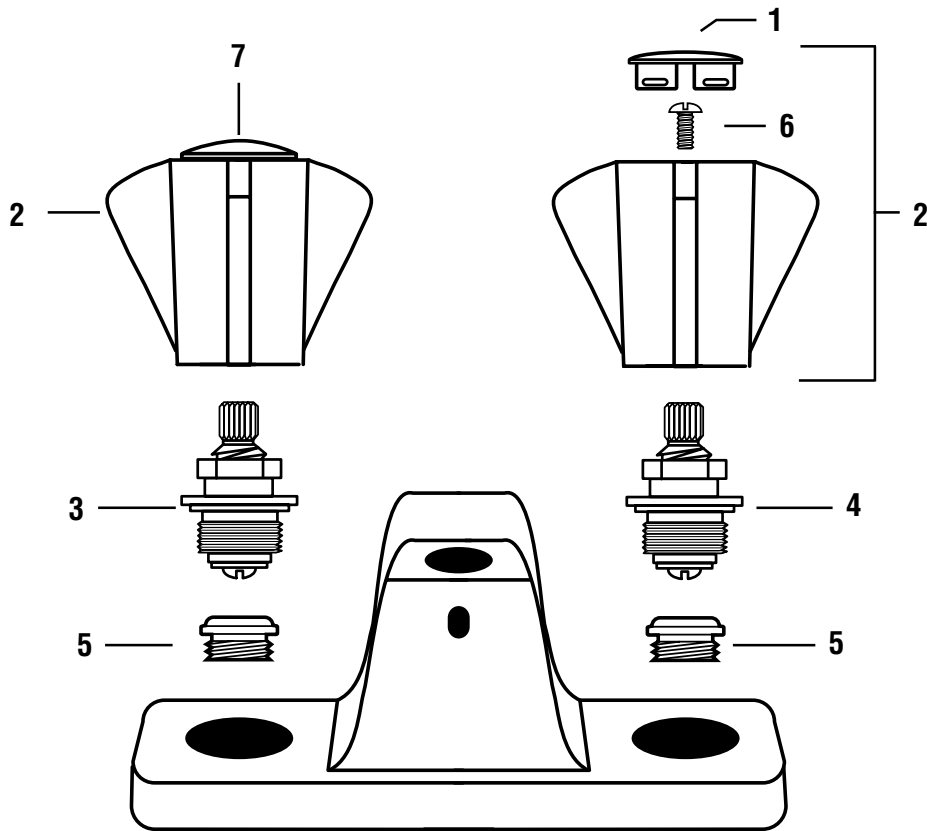

Part	STK No.	Description
1	SHB0886	Cold Handle Caps
2	SH2851	Hot and Cold Handle Pair
3	ST0037X	Hot Stem
4	ST0038X	Cold Stem
5	SC1516X	Bibb Seats (Pair)
6	SC0006	Handle Screws (Pair)
7	SHB0889	Hot Handle Caps