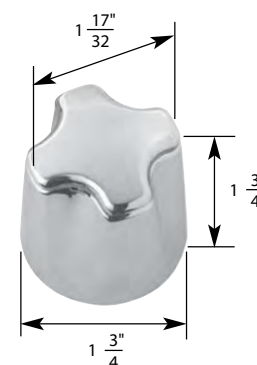

LAV/KITCHEN HANDLE FOR PRICE PFISTER FAUCETS

NON OEM	ITEM	PKG	
	SH2752	2 Per Slide Card	
OEM	ITEM	PKG	REF #
Price Pfister®	N/A	Bag	940-303

STK No.	Description	STK No.	Description
SHB0027	Handle Adapter	N/A	Diverter Handle Cap
SCB0456	Handle Screw	N/A	Single Lever Handle Cap
N/A	Hot Handle Cap	N/A	Single Lever Cartridge
N/A	Cold Handle Cap		

H Hot C Cold

- New Style Verve
- Finish: Chrome
- Material: Plastic and Zinc
- Includes Hot and Cold Handles