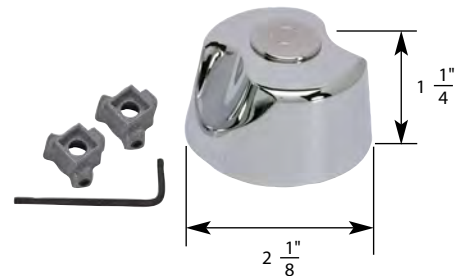

LAV/KITCHEN UNIVERSAL HANDLE

NON OEM	ITEM	PKG	
	SH3466	2 Per Slide Card	
OEM	ITEM	PKG	REF #
	N/A	N/A	N/A

STK No.	Description	STK No.	Description
SH0004	Handle Adapter	N/A	Diverter Handle Cap
N/A	Handle Screw	N/A	Single Lever Handle Cap
SHB0505	Hot Handle Cap	N/A	Single Lever Cartridge
SHB0503	Cold Handle Cap		

H
Hot

C
Cold

- Small Canopy Handle
- Finish: Chrome
- Material: Zinc
- Includes Hot and Cold Handles, Adaptors, and Allen Wrench

FIT ALL