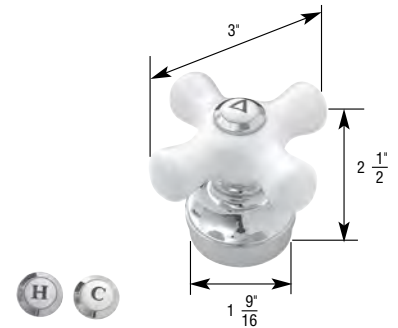

TUB/SHOWER UNIVERSAL HANDLE

NON OEM	ITEM	PKG	
	SH5725	1 Per Clamshell	
OEM	ITEM	PKG	REF #
	N/A	N/A	N/A

Also Available In:

Faucet Rebuild Kits Tub/Shower - SK0387

STK No.	Description	STK No.	Description
SH0004	Handle Adapter	N/A	Diverter Handle Cap
N/A	Handle Screw	N/A	Single Lever Handle Cap
N/A	Hot Handle Cap	N/A	Single Lever Cartridge
N/A	Cold Handle Cap		

- Cross Handle
- Finish: Chrome and White
- Material: Ceramic and Zinc
- Includes Handle with Hot, Cold, and Diverter Caps, the Most Popular Adaptors, and Handle Screws