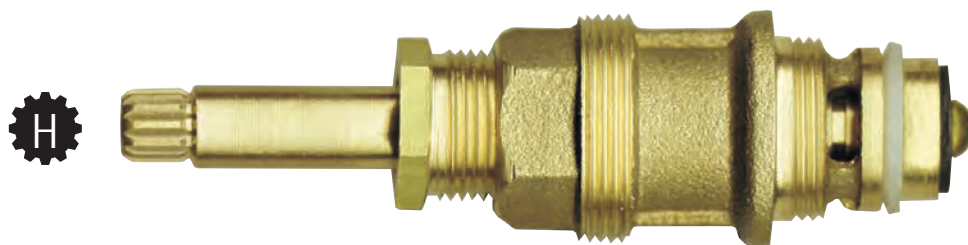

TUB/SHOWER DIVERTER STEM FOR PRICE PFISTER FAUCETS

NON OEM	ITEM	PKG
Diverter	ST2875	1 Per Snap Pack
Diverter	ST2875 B	1 Per Bag

DIV
Diverter

OEM Price Pfister™	ITEM	PKG	REF #
Diverter	N/A	N/A	910-022