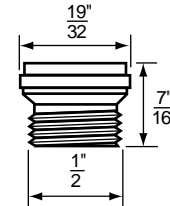

BIBB SEATS

NON OEM	ITEM	PKG
	SC0826X	2 Per Card
	SCB0826X	10 Per Bag

- Bibb Seats For American Standard Faucets
- 1/2" x 20 Thread
- Finish: Brass
- Material: No-Lead Brass