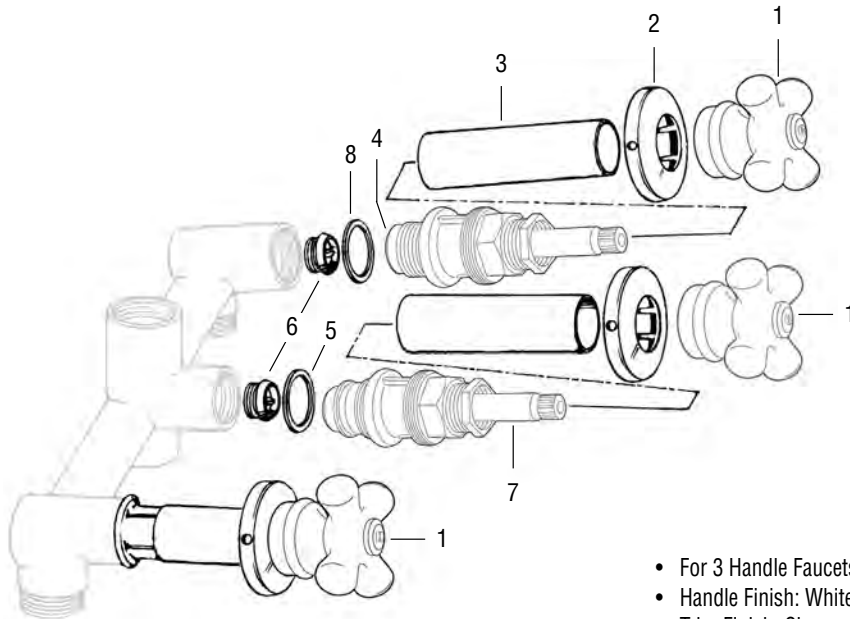

TUB/SHOWER REBUILD KIT FOR PRICE PFISTER FAUCETS

NON OEM	ITEM	PKG
	SK0268	1 Kit Per Clamshell

OEM	ITEM	PKG	REF #
Price Pfister*	N/A	N/A	N/A

- For 3 Handle Faucets
- Handle Finish: White and Chrome
- Trim Finish: Chrome

NON-OEM		
Part	STK No.	Description
1	N/A*	Price Pfister Cross Tub Handles (Set)
	N/A*	Hot Handle Cap
	N/A*	Cold Handle Cap
	N/A*	Diverter Handle Cap
	N/A*	Handle Screw (Not Pictured)
2	SH1325	Price Pfister Round Escutcheon
3	SH1420	Escutcheon Sleeve
4	ST2874	Price Pfister Hot/Cold Stem
5	SC0262	Cap Thread Gasket
6	SC1312	Price Pfister Seat
7	ST2875	Price Pfister Diverter Stem
8	SC0191	Cap Thread Gasket

*Not A available Separately

TUB/SHOWER REBUILD KIT FOR PRICE PFISTER FAUCETS

NON OEM	ITEM	PKG
	SK0272	1 Kit Per Clamshell
	SK0272 B	1 Kit Per Box

OEM	ITEM	PKG	REF #
Price Pfister*	N/A	N/A	N/A