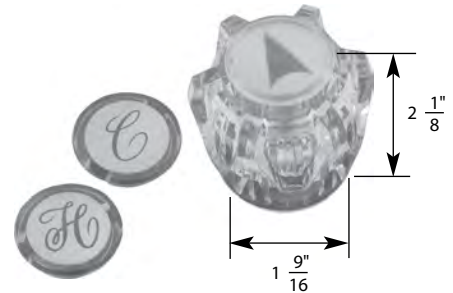

LAV/KITCHEN/TUB/SHOWER HANDLE FOR MOEN FAUCETS

NON OEM	ITEM	PKG
	SH4946	1 Per Slide Card

OEM	ITEM	PKG	REF #
	N/A	Bag	101206 (Hot & Cold buttons only)

STK No.	Description	STK No.	Description
SH0003	Handle Adapter	N/A	Diverter Handle Cap
N/A	Handle Screw	N/A	Single Lever Handle Cap
N/A	Hot Handle Cap	N/A	Single Lever Cartridge
N/A	Cold Handle Cap		

- Aquastream
- Finish: Clear
- Material: Acrylic
- Includes Handle with Hot, Cold, and Diverter Caps