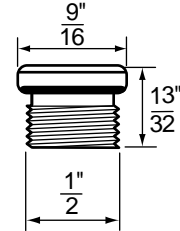

BIBB SEATS

NON OEM	ITEM	PKG
	SC1136X	2 Per Card
	SCB1136X	10 Per Bag

- Bibb Seats For Indiana Brass Faucets
- 1/2" x 27 Thread
- Finish: Brass
- Material: No-Lead Brass