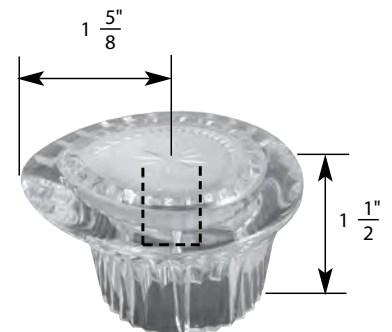

- Chateau Teardrop - Short/Deep Broach
- Finish: Clear
- Material: Acrylic