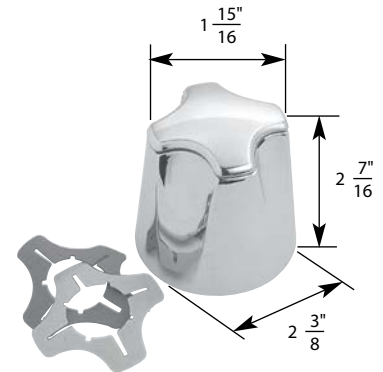

- New Style Verve
- Finish: Chrome
- Material: Zinc
- Includes Handle with Hot, Cold, and Diverter Caps

STK No.	Description	STK No.	Description
SHB0027	Handle Adapter	N/A	Diverter Handle Cap
SCB0456	Handle Screw	N/A	Single Lever Handle Cap
N/A	Hot Handle Cap	N/A	Single Lever Cartridge
N/A	Cold Handle Cap		

TUB/SHOWER HANDLE FOR PRICE PFISTER FAUCETS

NON OEM	ITEM	PKG
	SH4999	1 Per Slide Card
	SH4999 B	1 Per Bag

OEM	ITEM	PKG	REF #
Price Pfister*	N/A	Bag	941-061A/071A/081A