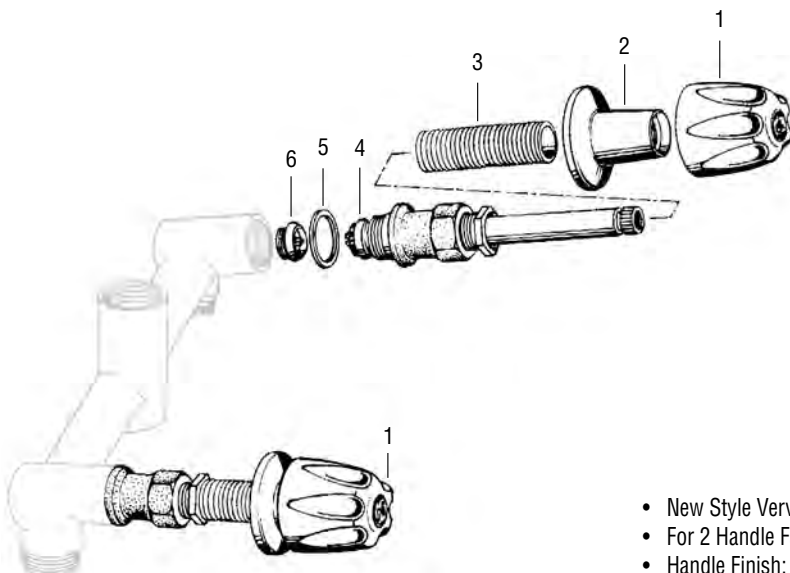

- New Style Verve
- For 2 Handle Faucets
- Handle Finish: Chrome
- Trim Finish: Chrome

NON-OEM		
Part	STK No.	Description
1	SH4991	Price Pfister Tub Handles (Pair)
	SHB0687	Hot Handle Cap
	SHB0685	Cold Handle Cap
	SCB0456	Handle Screw (Not Pictured)
2	SH1680	Price Pfister Escutcheon
3	SH1201	Escutcheon Nipple
4	ST5326	Price Pfister Hot/Cold Tub Stem
5	SC0198	Cap Thread Gasket
6	SC1312	Price Pfister Seat