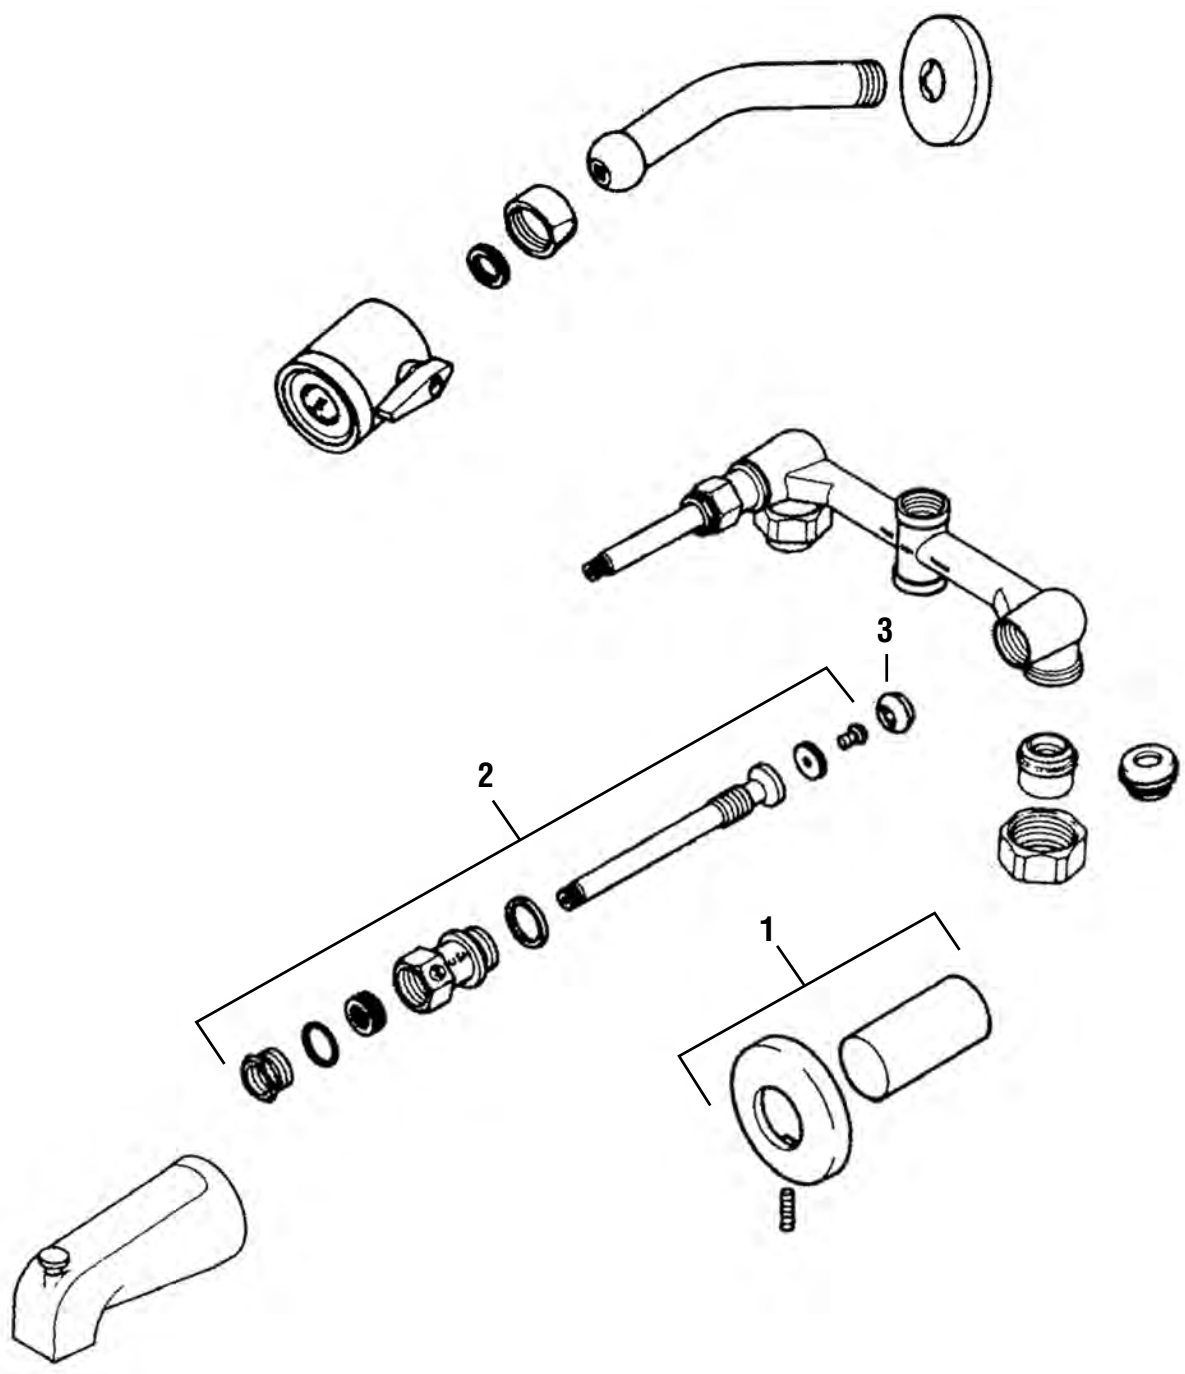

FOR PRICE PFISTER FAUCETS - 03 SERIES - LEVER TRIM

Part	STK No.	Description
1	SH1782	Escutcheon Set
2	ST2874	Hot/Cold Stem
3	SC1312	Bibb Seats (Pair)

FAUCET EXPLOSIONS