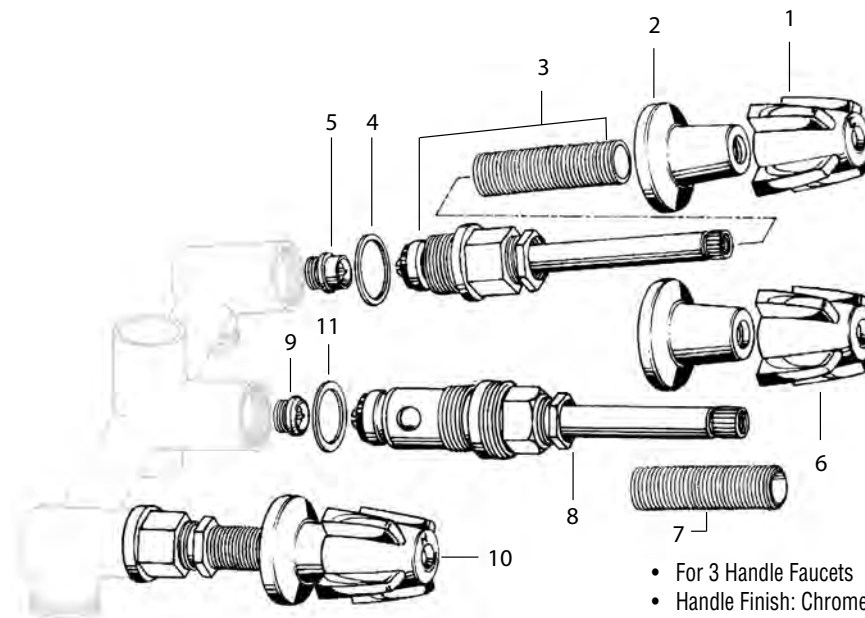

- For 3 Handle Faucets
- Handle Finish: Chrome
- Trim Finish: Chrome

NON-OEM		
Part	STK No.	Description
1	SH4212	Central Brass Cold Tub Handle
	N/A*	Handle Screw (Not Pictured)
2	SH1513	Central Brass Escutcheon
3	ST4012	Central Brass Hot/Cold Tub Stem
4	SC0191	Cap Thread Gasket
5	SC0907	Central Brass Seat
6	SH4213	Central Brass Diverter Tub Handle
7	SH1240	Central Brass Nipple
	N/A*	Handle Screw (Not Pictured)
8	ST5004 B	Central Brass Diverter Tub Stem
9	SC0903	Central Brass Diverter Seat
10	SH4211	Central Brass Hot Tub Handle
	N/A*	Handle Screw (Not Pictured)
11	SCB0234	Cap Thread Gasket

*Not Available Separately