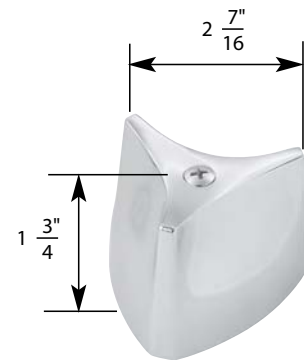

TUB/SHOWER HANDLE FOR CRANE FAUCETS

NON OEM	ITEM	PKG
	SH4320	1 Per Slide Card
	SH4320 B	1 Per Bag

OEM	ITEM	PKG	REF #
	N/A	Bag	F16810

Also Available In:

Faucet Rebuild Kits Tub/Shower - SK0070 B

STK No.	Description	STK No.	Description
SHB0027	Handle Adapter	N/A	Diverter Handle Cap
SCB0461	Handle Screw	N/A	Single Lever Handle Cap
N/A	Hot Handle Cap	N/A	Single Lever Cartridge
N/A	Cold Handle Cap		

- Riviera
- Finish: Chrome
- Material: Zinc