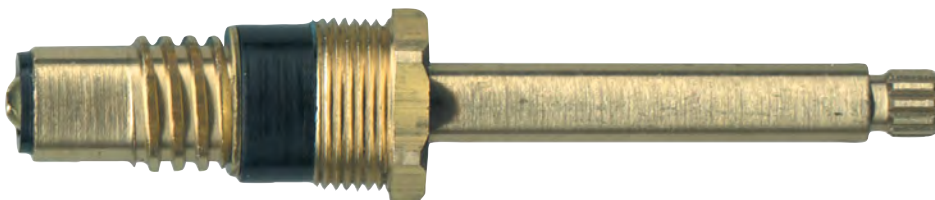

ST3395

OEM Ref #
N/A

Page B-99

ST3448

OEM Ref #
N/A

Page B-100

FOR CRANE FAUCETS (Continued)

ST3450/51