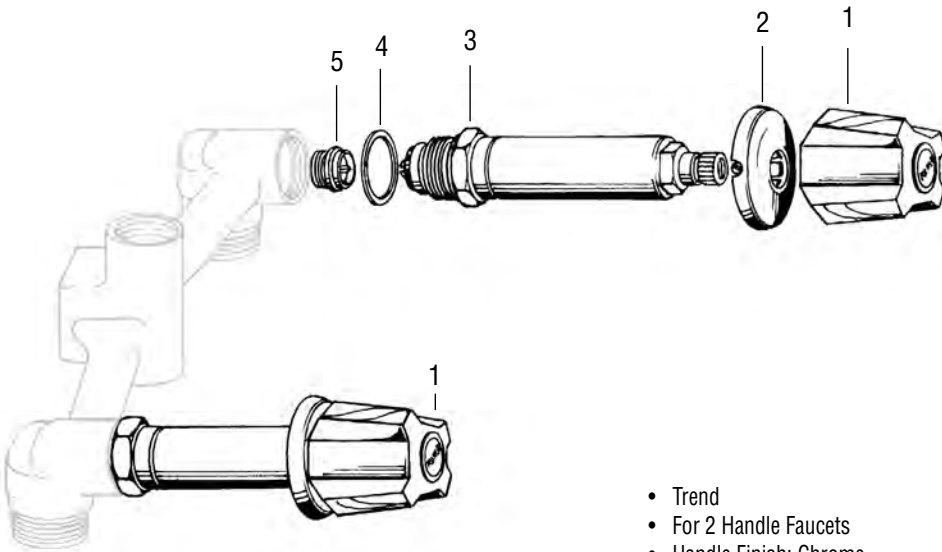

- Trend
- For 2 Handle Faucets
- Handle Finish: Chrome
- Trim Finish: Chrome

NON-OEM		
Part	STK No.	Description
1	SH4781	Kohler Tub Handles (Pair)
	SHB0643	Hot Handle Cap
	SHB0642	Cold Handle Cap
	SCB0461	Handle Screw (Not Pictured)
2	SH1683	Kohler Escutcheon
3	ST2737	Kohler Cold Tub Stem
	ST2736	Kohler Hot Tub Stem (Not Pictured)
4	SC0207	Cap Thread Gasket
5	SC1159X	Kohler Seat