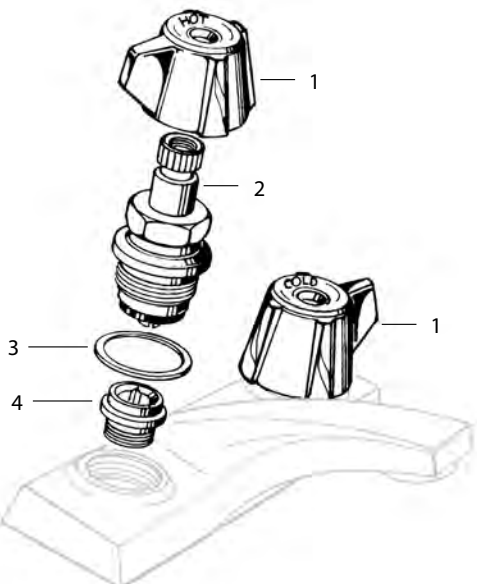

- For 2 Handle Faucets
- Handle Finish: Chrome

NON-OEM		
Part	STK No.	Description
1	SH2956	Sterling Lav/Kitchen Handles (Pair)
	N/A*	Handle Screw (Not Pictured)
2	ST0612X	Sterling Hot Stem
	ST0613X	Sterling Cold Stem (Not Pictured)
3	SC0207	Cap Thread Gasket
4	SC1719X	Sterling Seat

*Not Available Separately