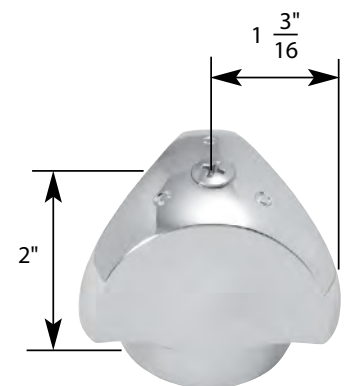

LAV/KITCHEN HANDLE FOR T&S BRASS FAUCETS

NON OEM	ITEM	PKG
	SH3107 B	2 Per Bag

OEM	ITEM	PKG	REF #
	N/A	Bag	1783-70 & 1784-40

STK No.	Description	STK No.	Description
SHB0012	Handle Adapter	N/A	Diverter Handle Cap
SCB0459	Handle Screw	N/A	Single Lever Handle Cap
N/A	Hot Handle Cap	N/A	Single Lever Cartridge
N/A	Cold Handle Cap		

H Hot C Cold

- Finish: Chrome
- Material: Zinc
- Includes Hot and Cold Handles