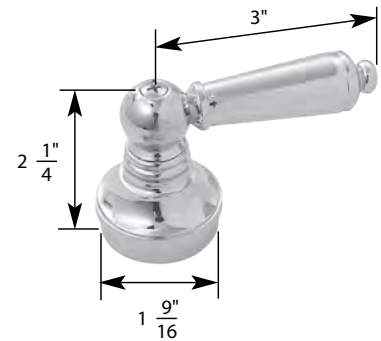

LAV/KITCHEN/TUB/SHOWER UNIVERSAL HANDLE

NON OEM	ITEM	PKG
	SH5737	1 Per Clamshell

OEM	ITEM	PKG	REF #
	N/A	N/A	N/A

STK No.	Description	STK No.	Description
SH0004	Handle Adapter	N/A	Diverter Handle Cap
N/A	Handle Screw	N/A	Single Lever Handle Cap
N/A	Hot Handle Cap	N/A	Single Lever Cartridge
N/A	Cold Handle Cap		

- Lever Handle
- Finish: Chrome
- Material: Zinc
- Includes the Most Popular Adaptors and Handle Screws