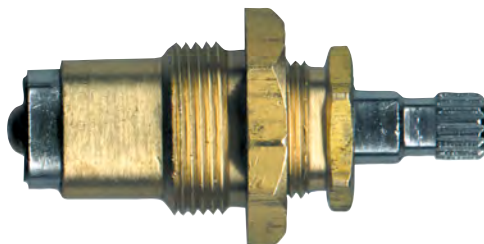

ST1484/85

OEM Ref #
N/A

Page B-54