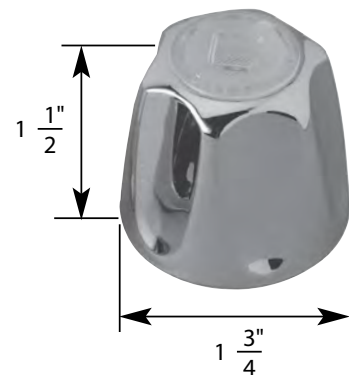

LAV/KITCHEN HANDLE FOR PRICE PFISTER FAUCETS

NON OEM	ITEM	PKG
	SH2745	2 Per Slide Card
	SH2745 B	2 Per Bag

OEM	ITEM	PKG	REF #
Price Pfister*	N/A	Bag	940-322A/332A