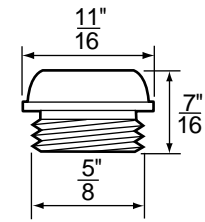

BIBB SEATS

NON OEM	ITEM	PKG
	SC1096X	2 Per Card
	SCB1096X	10 Per Bag

- Bibb Seats For Gerber Faucets
- 5/8" x 20 Thread
- Finish: Brass
- Material: No-Lead Brass