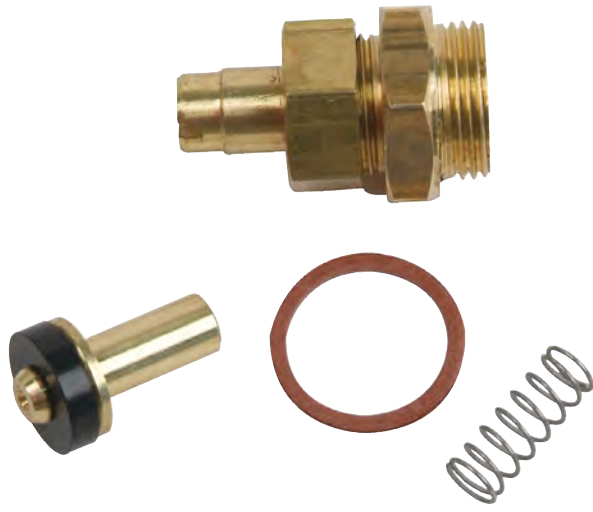

VALVE REPAIR

OEM	ITEM	PKG	REF #
DELTA GENUINE PARTS	SWD0229	1 Per Bag	RP2090

- Delta Check Valve Kit
- For Single Handle Faucets
- Finish: Brass
- Material: Brass

VALVE REPAIR

OEM	ITEM	PKG	REF #
DELTA GENUINE PARTS	SWD0230	1 Per Bag	RP6079