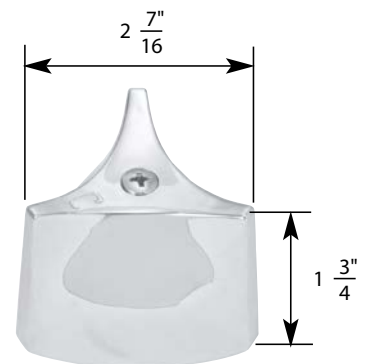

H
Hot

- Riviera
- Finish: Chrome
- Material: Zinc

TUB/SHOWER HANDLE FOR CRANE FAUCETS

NON OEM	ITEM	PKG	
	SH4323	1 Per Slide Card	
	SH4323 B	1 Per Bag	
OEM	ITEM	PKG	REF #
	N/A	Bag	F17636

Also Available In: