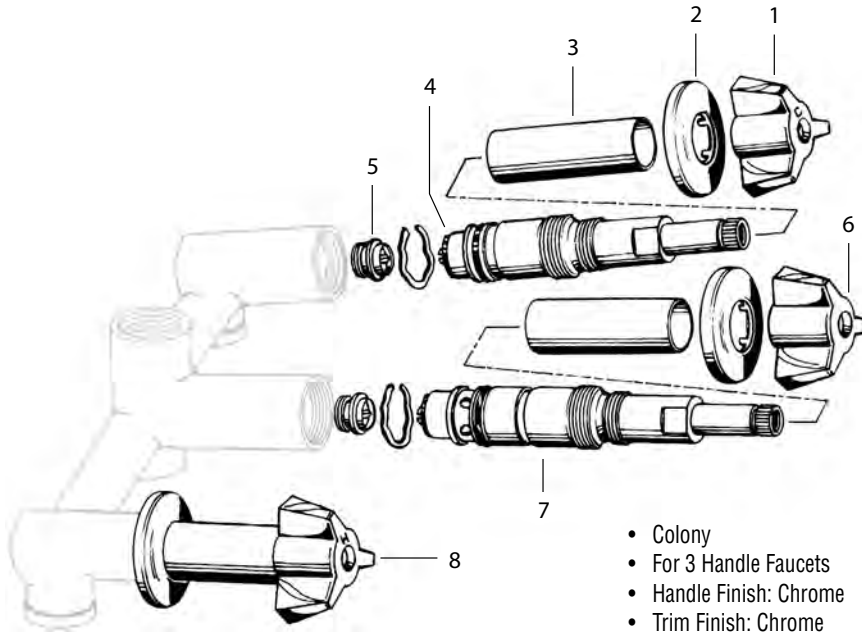

TUB/SHOWER REBUILD KIT FOR AMERICAN STANDARD FAUCETS

NON OEM	ITEM	PKG
	SK0013	1 Kit Per Clamshell
	SK0013 B	1 Kit Per Box

OEM	ITEM	PKG	REF #
	N/A	N/A	N/A

- Colony
- For 3 Handle Faucets
- Handle Finish: Chrome
- Trim Finish: Chrome

NON-OEM		
Part	STK No.	Description
1	SH4004 B	American Standard Cold Tub Handle
	N/A*	Handle Screws (Not Pictured)
2	SH1500	American Standard Escutcheon
3	N/A*	American Standard Escutcheon Sleeve
4	ST2735	American Standard Hot/Cold Tub Stem
5	SC0831X	American Standard Seat
6	N/A*	American Standard Diverter Tub Handle
	SCB0461	Handle Screws (Not Pictured)
7	ST4018	American Standard Diverter Tub Stem
8	SH4003 B	American Standard Hot Tub Handle
	SCB0461	Handle Screws (Not Pictured)

*Not A available Separately

TUB/SHOWER REBUILD KIT FOR AMERICAN STANDARD FAUCETS

NON OEM	ITEM	PKG
	SK0015 B	1 Kit Per Box

OEM	ITEM	PKG	REF #
	N/A	N/A	N/A