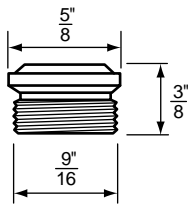

BIBB SEATS

NON OEM	ITEM	PKG
	SC0827X	2 Per Card
	SCB0827X	10 Per Bag

- Bibb Seats For American Standard Faucets
- 9/16" x 18 Thread
- Finish: Brass
- Material: No-Lead Brass