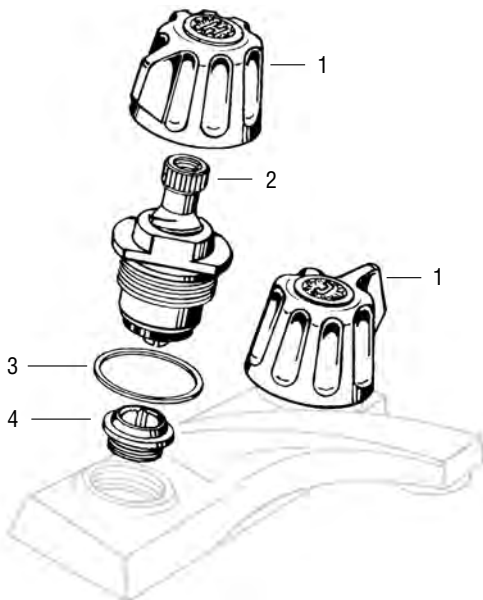

- Centerset Handles
- For 2 Handle Faucets
- Handle Finish: Chrome

NON-OEM		
Part	STK No.	Description
1	SH2382	Gerber Lav/Kitchen Handles (Pair)
	SHB0600	Hot Handle Cap
	SHB0601	Cold Handle Cap
	SCB0456	Handle Screw (Not Pictured)
2	ST0041X	Gerber Hot Stem
	ST0042X	Gerber Cold Stem (Not Pictured)
3	SC0207	Cap Thread Gasket
4	SC1096X	Gerber Seat