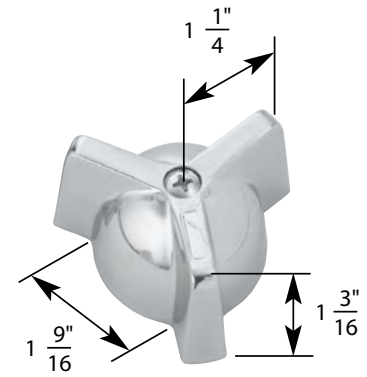

LAV/KITCHEN HANDLE FOR STREAMWAY FAUCETS

NON OEM	ITEM	PKG	
	SH3057	2 Per Slide Card	
OEM	ITEM	PKG	REF #
	N/A	Bag	SW-2H

STK No.	Description	STK No.	Description
SH0016	Handle Adapter	N/A	Diverter Handle Cap
SCB0476	Handle Screw	N/A	Single Lever Handle Cap
N/A	Hot Handle Cap	N/A	Single Lever Cartridge
N/A	Cold Handle Cap		

- Aquarian
- Finish: Chrome
- Material: Zinc
- Includes Hot and Cold Handles