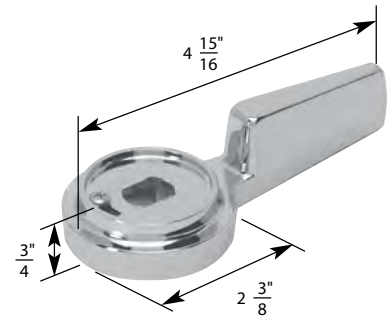

TUB/SHOWER HANDLE FOR MIXET FAUCETS

NON OEM	ITEM	PKG
	N/A	N/A

OEM	ITEM	PKG	REF #
MIXET™	SHD7083	1 Per Bag	MLH-MET LS