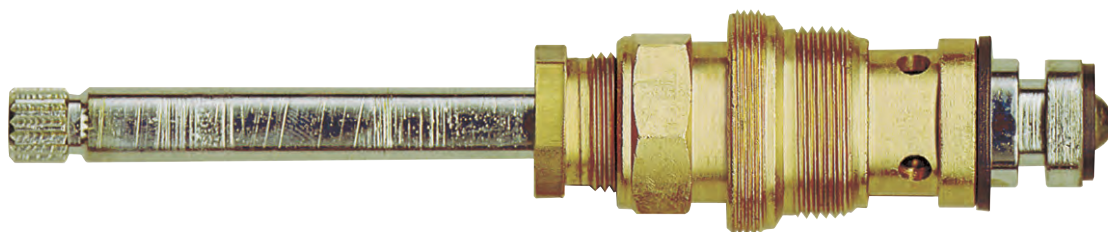

- Compression Stem
- Finish: Brass and Chrome
- Material: Brass
- Length 11 (5-3/4")

STK No.	Description	STK No.	Description
SC2109	Bibb Washer	SC0198	Cap Thread Gasket
SC0006	Bibb Screw	SC0091	Bonnet Packing
SC1719X	Bibb Seat	SH5362	Handle
SH0014	Handle Adapter	N/A	O-Ring