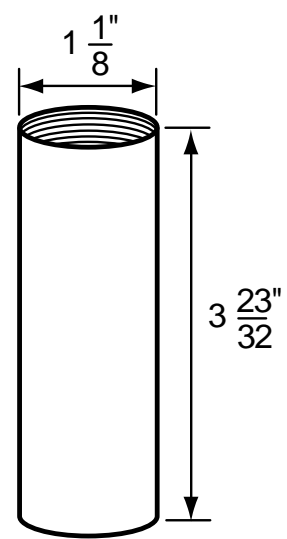

FOR GERBER FAUCETS

NON OEM	ITEM	PKG	
	SH1395	1 Per Card	
	SH1395 B	1 Per Bag	
OEM	ITEM	PKG	REF #
	N/A	Bag	90-021

- Finish: Chrome
- Material: Brass