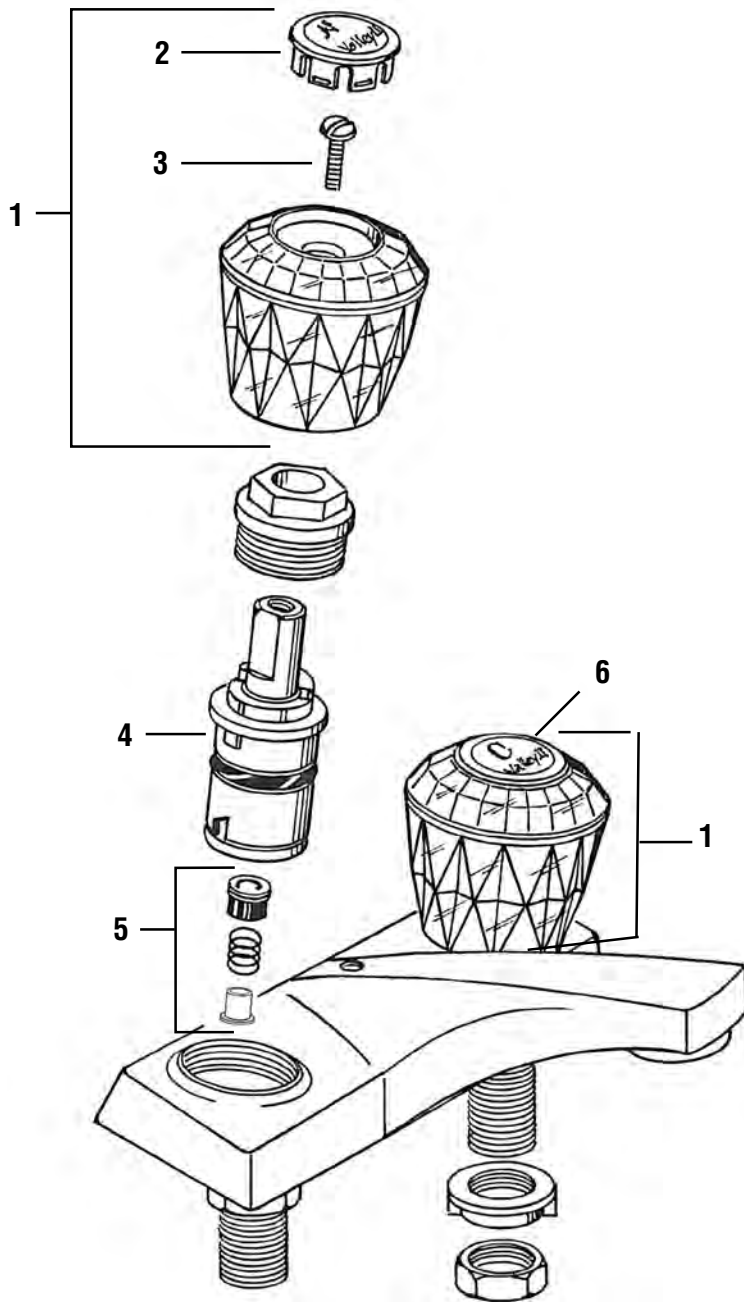

FOR VALLEY FAUCETS

FAUCET EXPLOSIONS

Part	STK No.	OEM No.	Description
1	SH3262		Hot and Cold Handle Pair
2	SHB1063		Hot Handle Caps
3	SCB0473		Handle Screws
4	ST1149		Hot/Cold Stem
5	SL0781		Seats & Springs
6	SHB1062		Cold Handle Caps