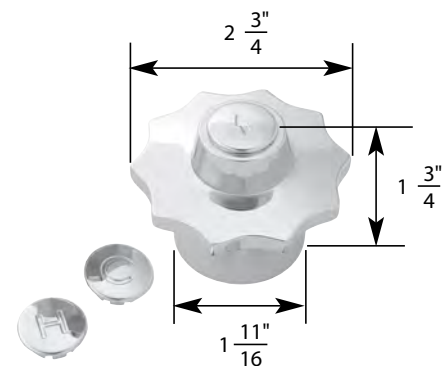

TUB/SHOWER HANDLE FOR AMERICAN STANDARD FAUCETS

NON OEM	ITEM	PKG	
	SH4001 B	1 Per Bag	
OEM	ITEM	PKG	REF #
	N/A	Bag	6460-021/023

STK No.	Description	STK No.	Description
SH0020	Handle Adapter	SHB0504	Diverter Handle Cap
SCB0345	Handle Screw	N/A	Single Lever Handle Cap
SHB0505	Hot Handle Cap	N/A	Single Lever Cartridge
SHB0503	Cold Handle Cap		

- Heritage
- Finish: Chrome
- Material: Zinc
- Includes Handle with Hot, Cold, and Diverter Caps