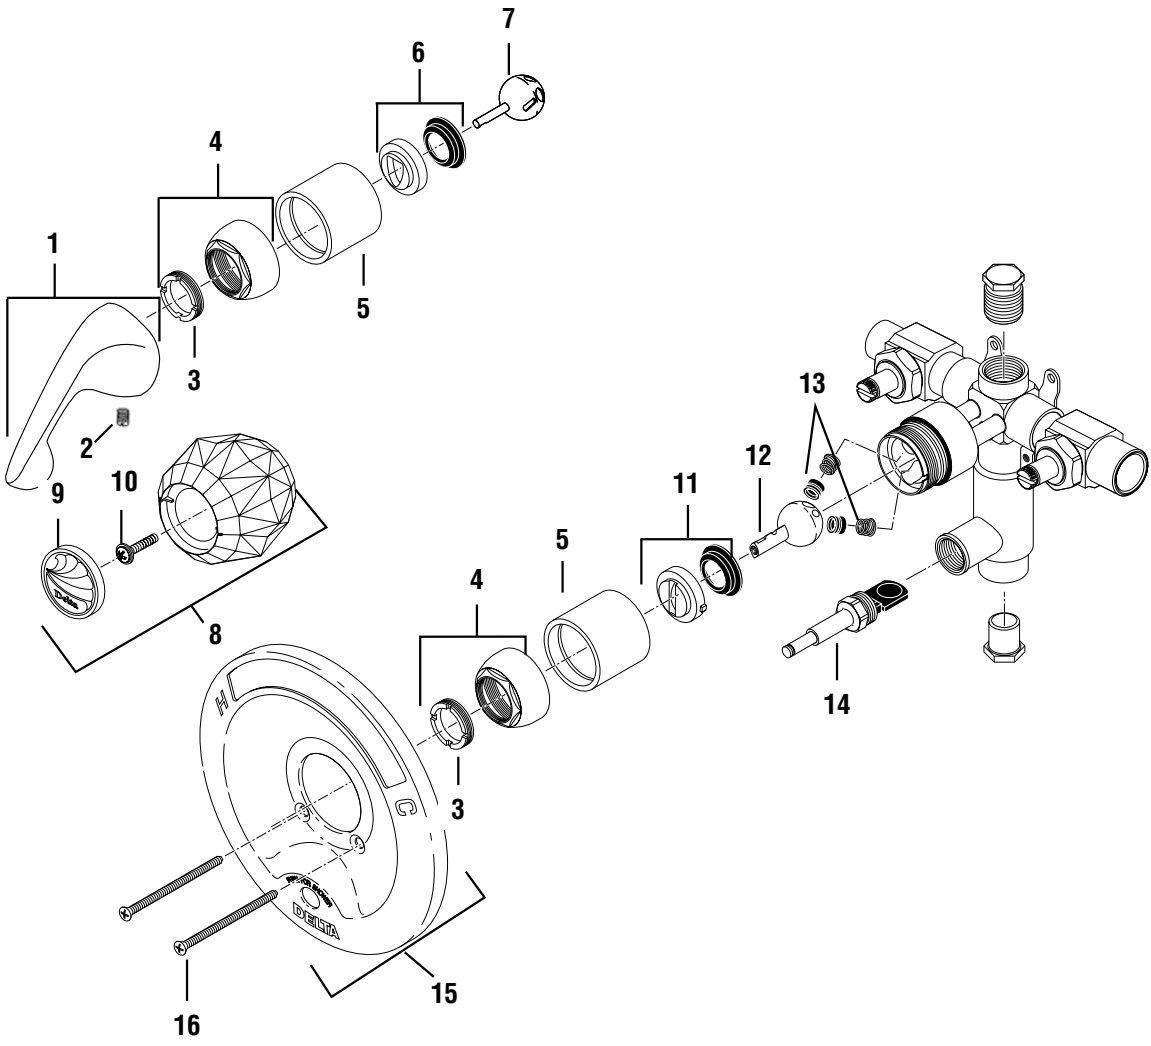

DELTA MODELS 601, 602, 606, 611, 612, 621, 635, 636, 641 & 642 - NON-PRESSURE BALANCE
GENUINE PARTS

FAUCET EXPLOSIONS

Part	STK No.	OEM No.	Description
1	SHD6819	RP17443	Delta Single Lever Handle
2	SC0349	N/A	Handle Set Screw
3	SLD0152	RP250	Delta Plastic Adjusting Ring
4	SLD0175	RP50	Delta Chrome Cap w/Adjusting Ring
5	SWD0227	RP5893	Delta Sleeve
6	SLD0151	RP61	Delta Heart-Shaped Cam Assembly
7	SLD0103	RP70	Delta #70 Stainless Steel Ball
8	SHD6812	RP17451	Delta Single Lever Acrylic Handle
9	SHD0555 D	RP17446	Delta Single Lever Handle Cap
10	SCB0473	N/A	Handle Screws
11	SLD0153	RP188	Delta Rectangular Cam Assembly
12	SLD0106	RP212	Delta #212 Stainless Steel Ball
13	SLD0083	RP4993	Delta Seats and Springs
14	SLD0160	RP5649	Delta Push Button Diverter Stem
15	SWD0228	RP6046	Delta Escutcheon
16	SCD0055	RP196	Delta Escutcheon Screws (Pair)