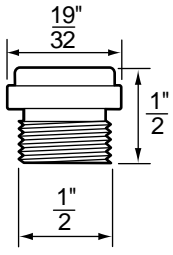

- Bibb Seats For Eljer Faucets
- 1/2" x 27 Thread
- Finish: Brass
- Material: No-Lead Brass

BIBB SEATS

NON OEM	ITEM	PKG
	SCB1095X	10 Per Bag

- Bibb Seats For Gerber Faucets
- 1/2" x 20 Thread
- Finish: Brass
- Material: No-Lead Brass