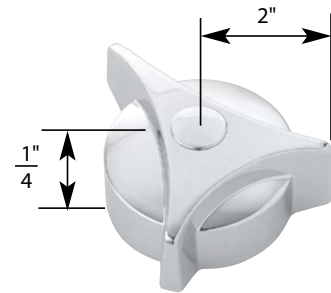

TUB/SHOWER HANDLE FOR SYMMONS FAUCETS

NON OEM	ITEM	PKG
	SH7833 B	1 Per Bag

OEM	ITEM	PKG	REF #
	N/A	Bag	T-31

STK No.	Description	STK No.	Description
N/A	Handle Adapter	N/A	Diverter Handle Cap
N/A	Handle Screw	N/A	Single Lever Handle Cap
N/A	Hot Handle Cap	SL1476	Single Lever Cartridge
N/A	Cold Handle Cap		

S/L
Single Lever

- Temptrol
- Finish: Chrome
- Material: Zinc