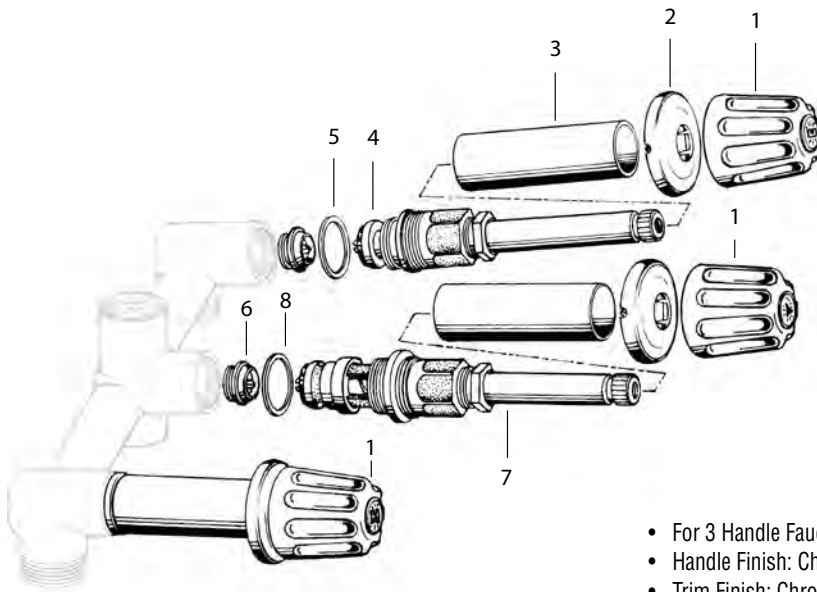

TUB/SHOWER REBUILD KIT FOR GERBER FAUCETS

NON OEM	ITEM	PKG
	SK0158 B	1 Kit Per Box

OEM	ITEM	PKG	REF #
	N/A	N/A	N/A

- For 3 Handle Faucets
- Handle Finish: Chrome
- Trim Finish: Chrome
- Handles have a Short/Deep Broach

NON-OEM		
Part	STK No.	Description
1	SH4576	Gerber Tub Handles (Set)
	SHB0600	Hot Handle Cap
	SHB0601	Cold Handle Cap
	SHB0602	Diverter Handle Cap
	SCB0456	Handle Screw (Not Pictured)
2	SH1526	Gerber Round Escutcheon
3	SH1395	Gerber Escutcheon Sleeve
4	ST3969	Gerber Hot/Cold Tub Stem
5	SC0196	Cap Thread Gasket
6	SC1096X	Gerber Seat
7	ST3968	Gerber Diverter Tub Stem
8	SC0262	Cap Thread Gasket

TUB/SHOWER REBUILD KIT FOR HARCRAFT FAUCETS

NON OEM	ITEM	PKG
	SK0165	1 Kit Per Clamshell

OEM	ITEM	PKG	REF #
	N/A	N/A	N/A