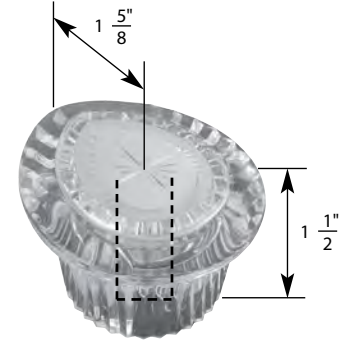

LAV/KITCHEN HANDLE FOR MOEN FAUCETS

NON OEM	ITEM	PKG	
	SH7186	1 Per Slide Card	
	SH7186 B	1 Per Bag	

OEM	ITEM	PKG	REF #
	SHD7186 D	1 Per Slide Card	
	N/A	Bag	96797 (98039)

Also Available In:

Faucet Rebuild Kits Tub/Shower - SK0230, SK0231, SK0236 B, SK0239 B

STK No.	Description	STK No.	Description
N/A	Handle Adapter	N/A	Diverter Handle Cap
N/A	Handle Screw	SH0304	Single Lever Handle Cap
N/A	Hot Handle Cap	N/A	Single Lever Cartridge
N/A	Cold Handle Cap		

- Chateau Teardrop - Long/Shallow Broach
- Finish: Clear
- Material: Acrylic