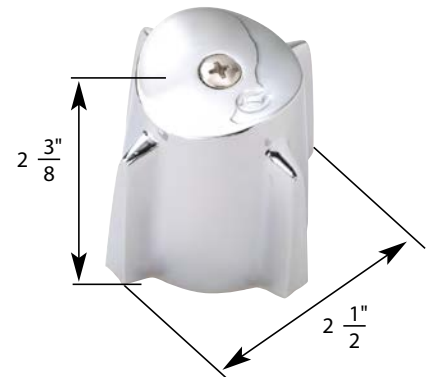

- Contempra
- Finish: Chrome
- Material: Zinc