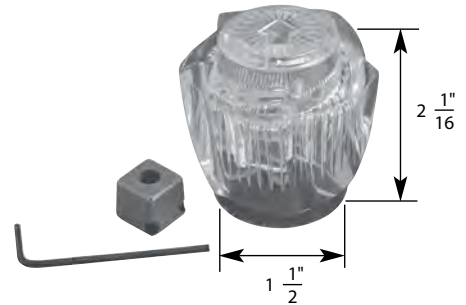

- Medium Canopy Handle
- Finish: Clear
- Material: Acrylic
- Includes Handle, Adaptor, and Allen Wrench

FIT ALL

LAV/KITCHEN/TUB/ShOWER UNIVERSAL HANDLE

NON OEM	ITEM	PKG
	SH3470	2 Per Slide Card

OEM	ITEM	PKG	REF #
	N/A	N/A	N/A

STK No.	Description	STK No.	Description
SH0004	Handle Adapter	N/A	Diverter Handle Cap
N/A	Handle Screw	N/A	Single Lever Handle Cap
N/A	Hot Handle Cap	N/A	Single Lever Cartridge
N/A	Cold Handle Cap		

H
Hot

C
Cold