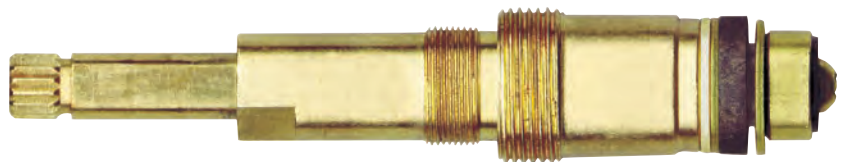

TUB/SHOWER STEM FOR AMERICAN STANDARD FAUCETS

NON OEM	ITEM	PKG	
Hot/Cold	ST2735	1 Per Snap Pack	
Hot/Cold	ST2735 B	1 Per Bag	
OEM	ITEM	PKG	REF #
Hot/Cold	N/A	Bag	50729-07

H/C
Hot/Cold

C