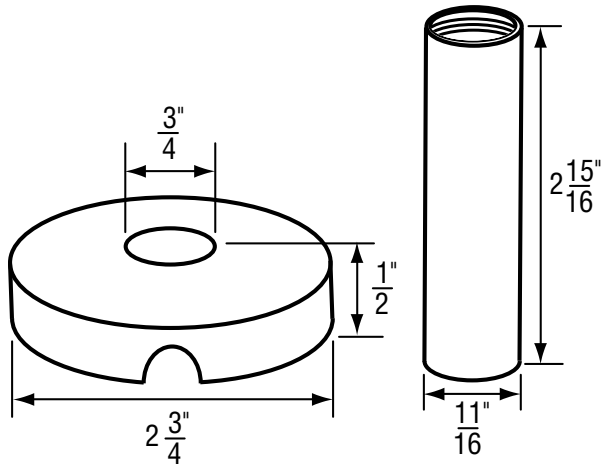

OEM	ITEM	PKG	REF #
	N/A	Bag	723-12 (680-32 & 890-22)

- Finish: Chrome
- Material: Zinc
- Includes Escutcheon and Sleeve

FOR AMERICAN STANDARD FAUCETS

NON OEM	ITEM	PKG
	SH1751	1 Set Per Card

OEM	ITEM	PKG	REF #
	N/A	Bag	72357-06 & 728226-02