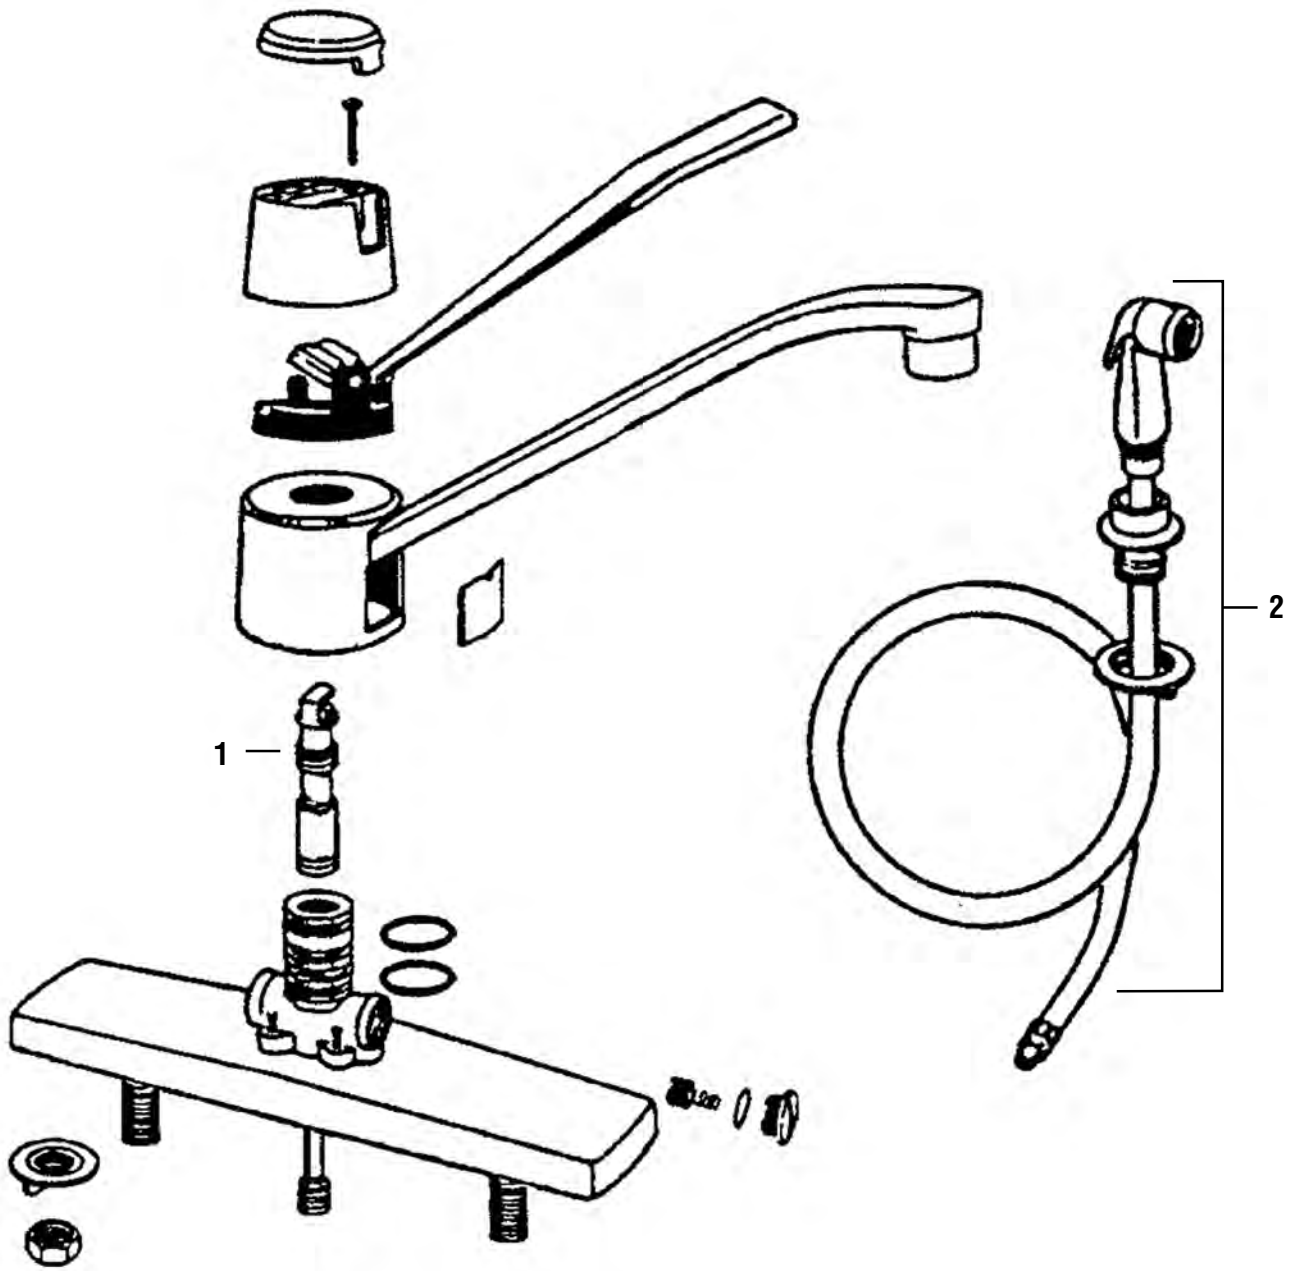

FOR STERLING FAUCETS - 072 SERIES

Part	STK No.	Description
1	SL1202	Cartridge With Spray
2	SF1813	Sprayhead and Hose

FAUCET EXPLOSIONS