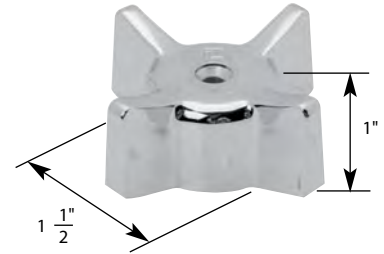

TUB/SHOWER HANDLE FOR GERBER FAUCETS

NON OEM	ITEM	PKG	
	SH4574	1 Per Slide Card	
OEM	ITEM	PKG	REF #
	N/A	Bag	90-401

STK No.	Description	STK No.	Description
SHB0022	Handle Adapter	N/A	Diverter Handle Cap
SCB0456	Handle Screw	N/A	Single Lever Handle Cap
N/A	Hot Handle Cap	N/A	Single Lever Cartridge
N/A	Cold Handle Cap		

C
Cold

- Finish: Chrome
- Material: Zinc