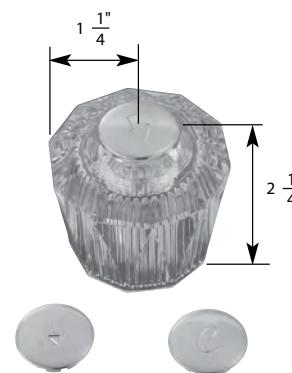

DIV
Diverter

- Contempra
- Finish: Chrome
- Material: Zinc

TUB/SHOWER HANDLE FOR PRICE PFISTER FAUCETS

NON OEM	ITEM	PKG
	SH4990	1 Per Slide Card

OEM	ITEM	PKG	REF #
Price Pfister*	N/A	Bag	940-093A/103A/113A