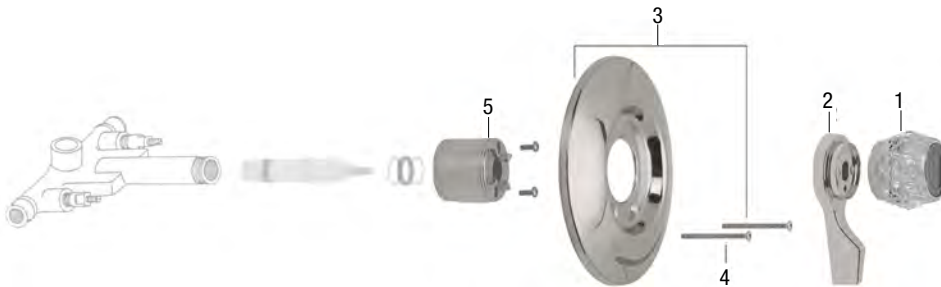

TUB/SHOWER TRIM KIT FOR MIXET FAUCETS

NON OEM	ITEM	PKG
	N/A	N/A

OEM	ITEM	PKG	REF #
MIXET™	SKD0226 D	1 Kit Per Clamshell	
	N/A	Bag	MDXTR-9 SN

- Deluxe
- For Single Handle Faucets
- Handle Finish: Clear Acrylic
- Trim Finish: PVD Satin Nickel
- For Pressure Balance Valves

OEM		
Part	STK No.	Description
1	N/A*	Mixet Volume Control Handle
	N/A*	Handle Screw
2	SHD7081	Mixet Temperature Control Lever
3	N/A*	Mixet 7-1/2" Escutcheon
4	N/A*	Escutcheon Screws
5	N/A*	Mixet Retainer Nut

* Not Available Separately

TUB/SHOWER TRIM KIT FOR MOEN FAUCETS

NON OEM	ITEM	PKG
	SK0230	1 Kit Per Clamshell

OEM	ITEM	PKG	REF #
	N/A	N/A	N/A