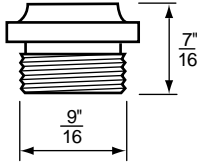

- Bibb Seats For Briggs Faucets
- 5/8" x 24 Thread
- Finish: Brass
- Material: Brass

BIBB SEATS

NON OEM	ITEM	PKG
	SCB0904X	10 Per Bag

- Bibb Seats For Central Brass Faucets
- 9/16" x 24 Thread
- Finish: Brass
- Material: No-Lead Brass