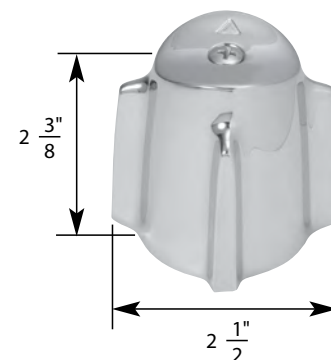

C
Gold

- Contempra
- Finish: Chrome
- Material: Zinc

TUB/SHOWER HANDLE FOR PRICE PFISTER FAUCETS

NON OEM	ITEM	PKG
	SH4986	1 Per Slide Card
	SH4986 B	1 Per Bag

OEM	ITEM	PKG	REF #
Price Pfister*	N/A	Bag	940-041A