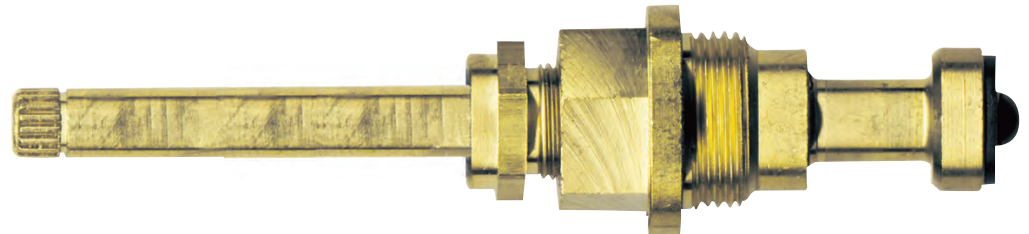

9

10

11

12

STK No.	Description	STK No.	Description
SC2116	Bibb Washer	SC0265	Cap Thread Gasket
SC0006	Bibb Screw	SC0098	Bonnet Packing
SC1874X	Bibb Seat	SH5565	Handle
SH0023	Handle Adapter	SH5566	Handle

Most Common Handle - SH5565/SH5566