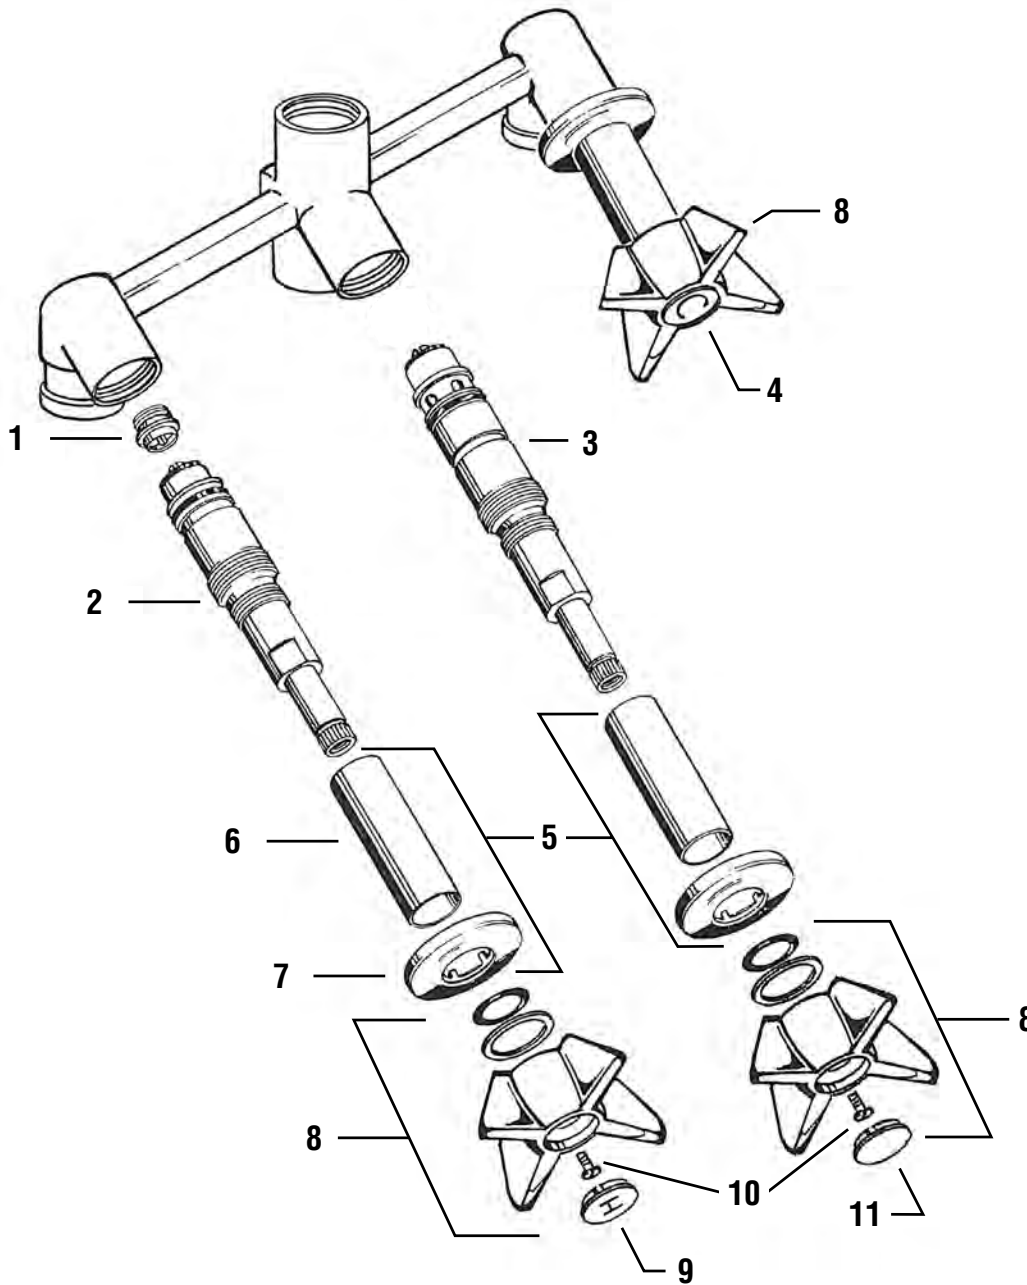

FOR AMERICAN STANDARD FAUCETS - COLONY SHORT PATTERN

Part	STK No.	Description
1	SC0831X	Bibb Seats (Pair)
2	ST2735	Hot/Cold Stem
3	ST4018	Diverter Stem
4	SHB0507	Cold Handle Caps
5	SH1751	Escutcheon and Sleeve Set
6	SH1300	Sleeve
7	SH1500	Escutcheon
8	SH4008	Handle with Hot, Cold and Diverter Caps
9	SHB0509	Hot Handle Caps
10	SCB0461	Handle Screws
11	SHB0508	Diverter Handle Caps

FAUCET EXPLOSIONS