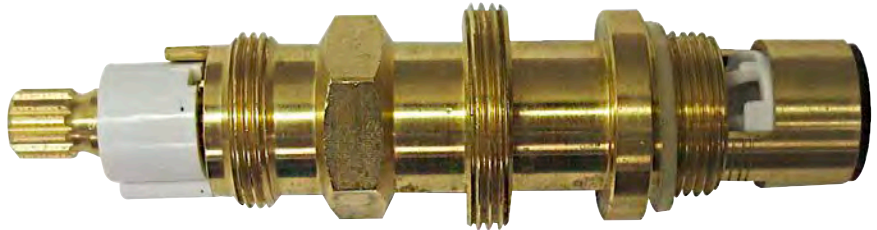

OEM Price Pfister®	ITEM	PKG	REF #
Hot/Cold	N/A	Bag	910-030 (Old Style)

Most Common Handle - SH4995

- Old Style
- Ceramic Disc
- Finish: Brass
- Material: Brass
- Length 10 (4-1/2")

STK No.	Description	STK No.	Description
N/A	Bibb Washer	SC0191	Cap Thread Gasket
N/A	Bibb Screw	N/A	Bonnet Packing
N/A	Bibb Seat	SH4995	Handle
SHB0027	Handle Adapter	SCB0456	Handle Screw