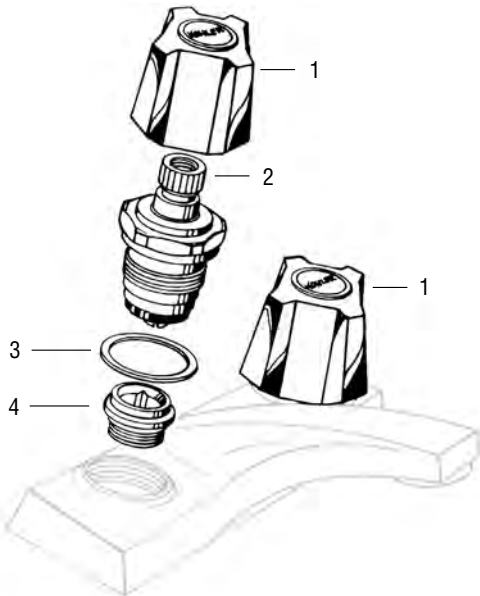

LAV/KITCHEN REBUILD KIT FOR KOHLER FAUCETS

NON OEM	ITEM	PKG
	SK0177X	1 Kit Per Clamshell

OEM	ITEM	PKG	REF #
	N/A	N/A	N/A