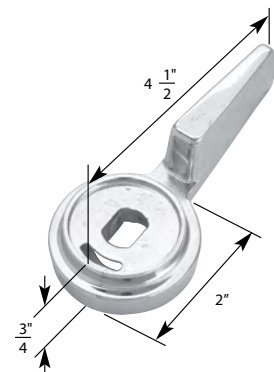

TUB/SHOWER HANDLE FOR MIXET FAUCETS

NON OEM	ITEM	PKG	
	SH7080 B	1 Per Bag	
OEM	ITEM	PKG	REF #
MIXET™	SHD7080 D	1 Per Slide Card	
	SHD7080	1 Per Bag	MLH-MET