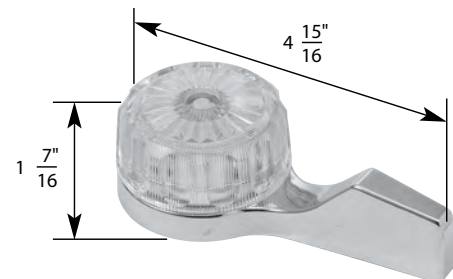

STK No.	Description	STK No.	Description
N/A	Handle Adapter	N/A	Diverter Handle Cap
N/A	Handle Screw	N/A	Single Lever Handle Cap
N/A	Hot Handle Cap	N/A	Single Lever Cartridge
N/A	Cold Handle Cap		

- Temperature & Volume Control
- Finish: Chrome and Clear
- Material: Acrylic