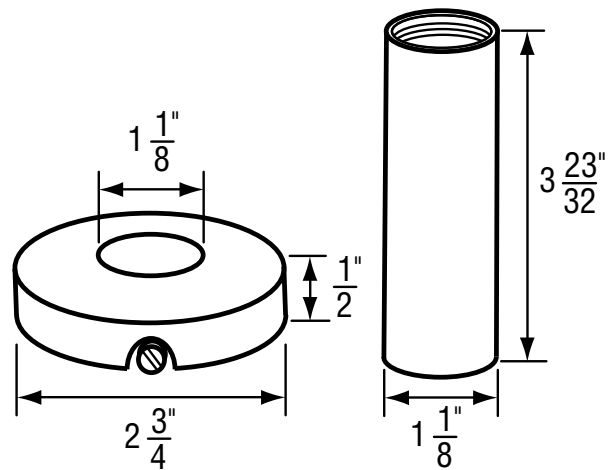

- Finish: Chrome
- Material: Zinc
- Includes Escutcheon and Sleeve