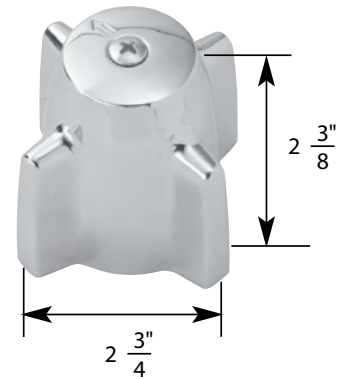

TUB/SHOWER HANDLE FOR CENTRAL BRASS FAUCETS

NON OEM	ITEM	PKG
	SH4213	1 Per Slide Card
	SH4213 B	1 Per Bag

OEM	ITEM	PKG	REF #
	N/A	Bag	CN508-D

Also Available In:

Faucet Rebuild Kits Tub/Shower - SK0046, SK0054, SK0055

STK No.	Description	STK No.	Description
SH0021	Handle Adapter	N/A	Diverter Handle Cap
SCB0459	Handle Screw	N/A	Single Lever Handle Cap
N/A	Hot Handle Cap	N/A	Single Lever Cartridge
N/A	Cold Handle Cap		

DIV
Diverter

- Finish: Chrome
- Material: Zinc