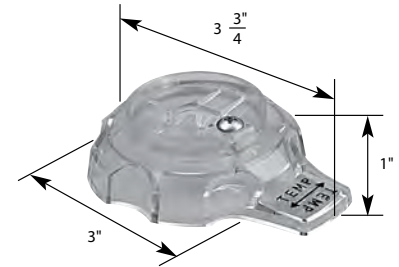

TUB/SHOWER HANDLE FOR MIXET FAUCETS

NON OEM	ITEM	PKG		
	SH7800	1 Per Card		
	SH7800 B	1 Per Bag		
OEM	ITEM	PKG	REF #	
MIXET™	SHD7800 D	1 Per Card		
	SHD7800	1 Per Bag	MTH-CLR