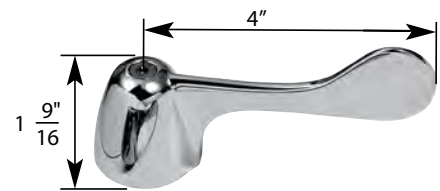

LAV/KITCHEN HANDLE FOR DELTA FAUCETS

NON OEM	ITEM	PKG	REF #
	SH7926 B	2 Per Bag	
OEM	ITEM	PKG	REF #
DELTA GENUINE PARTS	SHD7926	2 Per Bag	RP12491