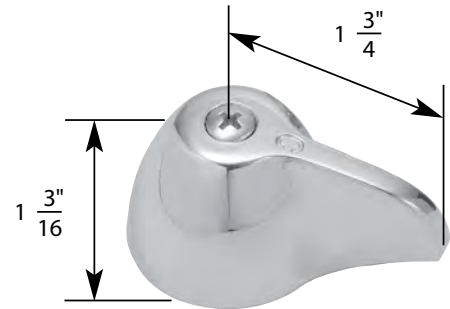

- Crown Jewel
- Finish: Chrome
- Material: Zinc
- Includes Hot and Cold Handles

LAV/KITCHEN HANDLE FOR PRICE PFISTER FAUCETS

NON OEM	ITEM	PKG
	SH2740	2 Per Slide Card

OEM	ITEM	PKG	REF #
Price Pfister®	N/A	Bag	940-250/260