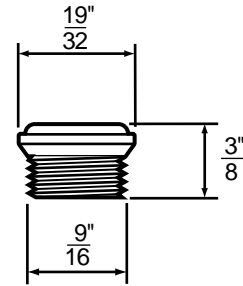

- Bibb Seats For American Standard Faucets
- 9/16" x 24 Thread
- Finish: Brass
- Material: No-Lead Brass

BIBB SEATS

NON OEM	ITEM	PKG
	SCB0837	10 Per Bag

- Bibb Seats For American Standard Faucets
- 7/16" x 24 Thread
- Finish: Brass
- Material: Brass