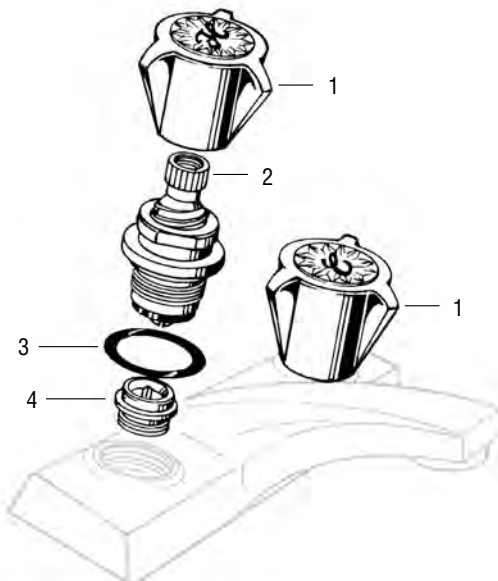

- Space Age
- For 2 Handle Faucets
- Handle Finish: Chrome

NON-OEM		
Part	STK No.	Description
1	SH2851	Sayco Lav/Kitchen Handles (Pair)
	SHB0889	Hot Handle Cap
	SHB0886	Cold Handle Cap
	SC0006	Handle Screw (Not Pictured)
2	ST0037X	Sayco Hot Stem
	ST0038X	Sayco Cold Stem (Not Pictured)
3	SC0572	O-Ring 41/64" ID x 51/64" (OD) x 5/64" Wall
4	SC1516X	Sayco Seat