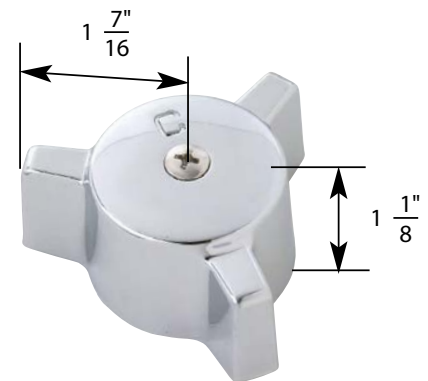

LAV/KITCHEN/TUB/SHOWER HANDLE FOR BRIGGS FAUCETS

NON OEM	ITEM	PKG	
	SH4116 B	1 Per Bag	
OEM	ITEM	PKG	REF #
	N/A	Bag	3140

STK No.	Description	STK No.	Description
SH0023	Handle Adapter	N/A	Diverter Handle Cap
SCB0474	Handle Screw	N/A	Single Lever Handle Cap
N/A	Hot Handle Cap	N/A	Single Lever Cartridge
N/A	Cold Handle Cap		

C
Cold

- Finish: Chrome
- Material: Zinc