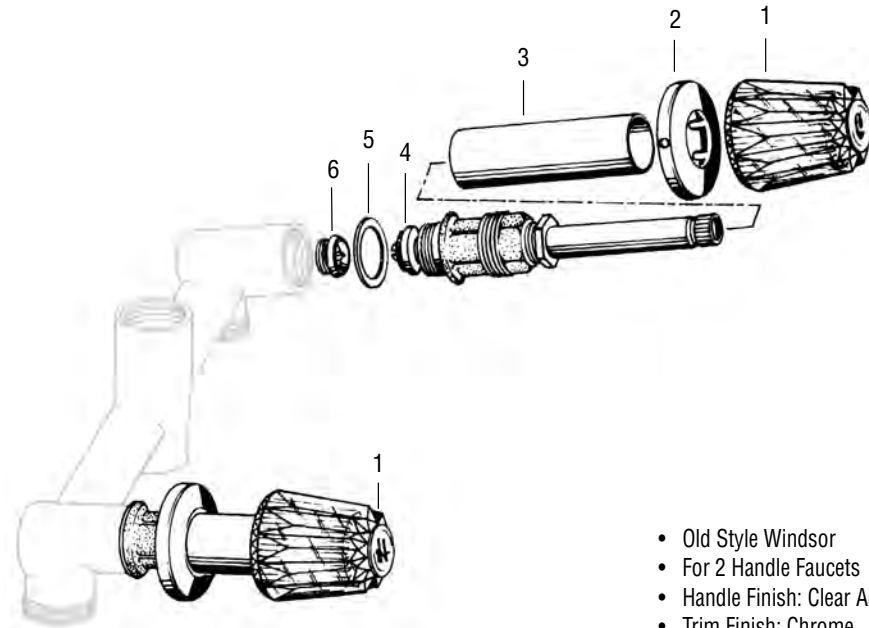

TUB/SHOWER REBUILD KIT FOR PRICE PFISTER FAUCETS

NON OEM	ITEM	PKG
	SK0266	1 Kit Per Clamshell

OEM	ITEM	PKG	REF #
Price Pfister®	N/A	N/A	N/A

- Old Style Windsor
- For 2 Handle Faucets
- Handle Finish: Clear Acrylic
- Trim Finish: Chrome

NON-OEM		
Part	STK No.	Description
1	SH4995	Price Pfister Tub Handles (Pair)
	SHB0845	Hot Handle Cap
	SHB0840	Cold Handle Cap
	SCB0456	Handle Screw (Not Pictured)
2	SH1325	Price Pfister Round Escutcheon
3	SH1420	Escutcheon Sleeve
4	ST5322	Price Pfister Hot/Cold Tub Stem
5	SC0208	Cap Thread Gasket
6	SC1312	Price Pfister Seat

TUB/SHOWER REBUILD KIT FOR PRICE PFISTER FAUCETS

NON OEM	ITEM	PKG
	SK0267	1 Kit Per Clamshell

OEM	ITEM	PKG	REF #
Price Pfister®	N/A	N/A	N/A