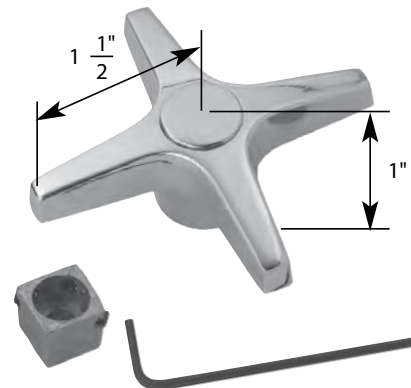

TUB/SHOWER UNIVERSAL HANDLE

NON OEM	ITEM	PKG
	SH3464	1 Per Slide Card
	SH3464 B	1 Per Bag

OEM	ITEM	PKG	REF #
	N/A	N/A	N/A

STK No.	Description	STK No.	Description
SH0004	Handle Adapter	SHB0508	Diverter Handle Cap
N/A	Handle Screw	N/A	Single Lever Handle Cap
N/A	Hot Handle Cap	N/A	Single Lever Cartridge
N/A	Cold Handle Cap		

DIV
Diverter

- Canopy Handle
- Finish: Chrome
- Material: Zinc
- Includes Handle, Adaptor, and Allen Wrench