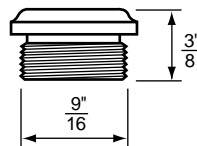

BIBB SEATS

NON OEM	ITEM	PKG
	SCB1668X	10 Per Bag

- Bibb Seats For Speakman Faucets
- 9/16" x 28 Thread
- Finish: Brass
- Material: No-Lead Brass