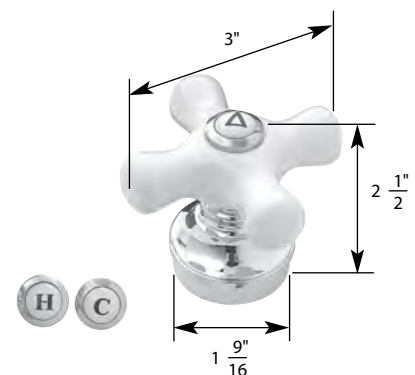

TUB/SHOWER UNIVERSAL HANDLE

NON OEM	ITEM	PKG
	SH5740	1 Per Clamshell

OEM	ITEM	PKG	REF #
	N/A	N/A	N/A

STK No.	Description	STK No.	Description
SH0004	Handle Adapter	N/A	Diverter Handle Cap
N/A	Handle Screw	N/A	Single Lever Handle Cap
N/A	Hot Handle Cap	N/A	Single Lever Cartridge
N/A	Cold Handle Cap		

- Cross Handle
- Finish: Polished Brass and White
- Material: Ceramic and Zinc
- Includes Handle with Hot, Cold, and Diverter Cap, the Most Popular Adaptors, and Handle Screws