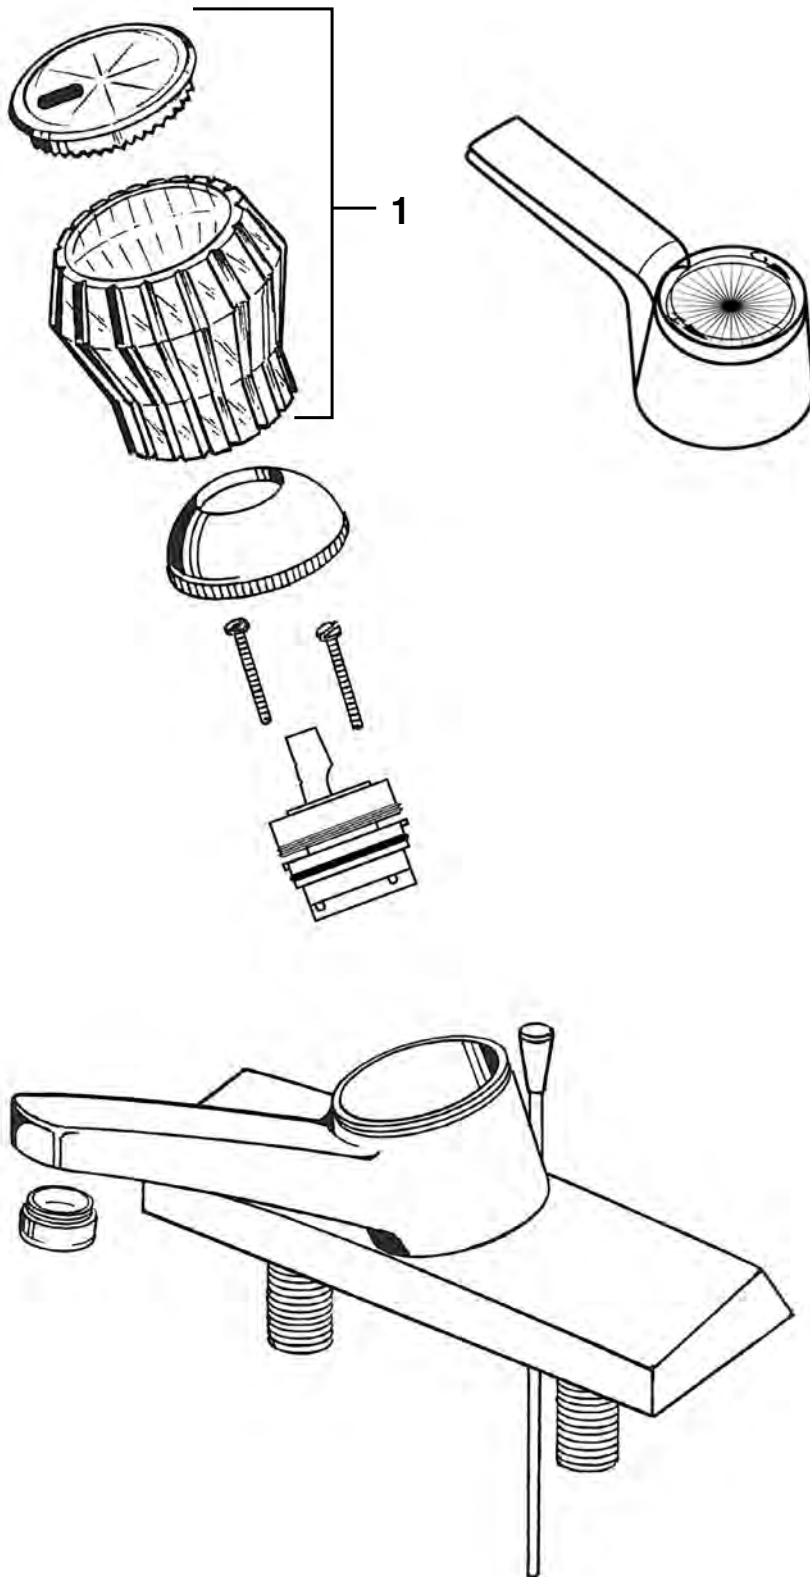

FOR AMERICAN STANDARD FAUCETS - SERIES 2385

Part	STK No.	Description
1	SH6608 B	Single Lever Handle

FAUCET EXPLOSIONS