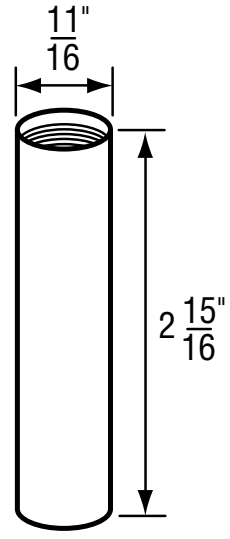

FOR AMERICAN STANDARD FAUCETS

NON OEM	ITEM	PKG	
	SH1300	1 Per Card	
	SH1300 B	1 Per Bag	
OEM	ITEM	PKG	REF #
	N/A	Bag	72826-02

- Colony
- Finish: Chrome
- Material: Brass