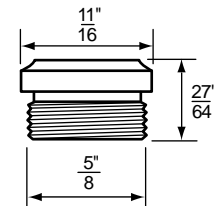

- Bibb Seats For Briggs Faucets
- 5/8" x 24 Thread
- Finish: Brass
- Material: Brass

BIBB SEATS

NON OEM	ITEM	PKG
	SCB0904X	10 Per Bag

- Bibb Seats For Central Brass Faucets
- 9/16" x 24 Thread
- Finish: Brass
- Material: No-Lead Brass