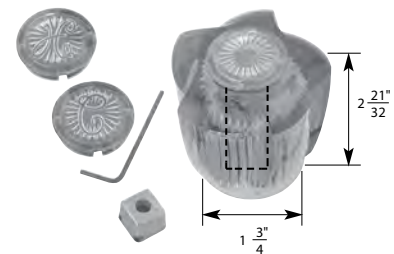

TUB/SHOWER UNIVERSAL HANDLE

NON OEM	ITEM	PKG
	SH5710	1 Per Slide Card

OEM	ITEM	PKG	REF #
	N/A	N/A	N/A

STK No.	Description	STK No.	Description
SH0004	Handle Adapter	N/A	Diverter Handle Cap
N/A	Handle Screw	N/A	Single Lever Handle Cap
N/A	Hot Handle Cap	N/A	Single Lever Cartridge
N/A	Cold Handle Cap		

H Hot C Cold DIV Diverter

- Long/Shallow Broach
- Large Canopy Handle
- Finish: Smoked
- Material: Acrylic
- Includes Handle with Hot, Cold, and Diverter Caps, Adaptor, and Allen Wrench