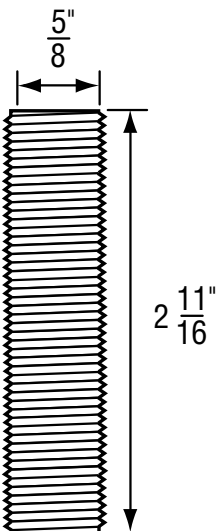

FOR GERBER FAUCETS

NON OEM	ITEM	PKG
	SH1245	1 Per Card
	SH1245 B	1 Per Bag

OEM	ITEM	PKG	REF #
	N/A	Bag	90-066

- Finish: Brass
- Material: Brass
- 24 TPI