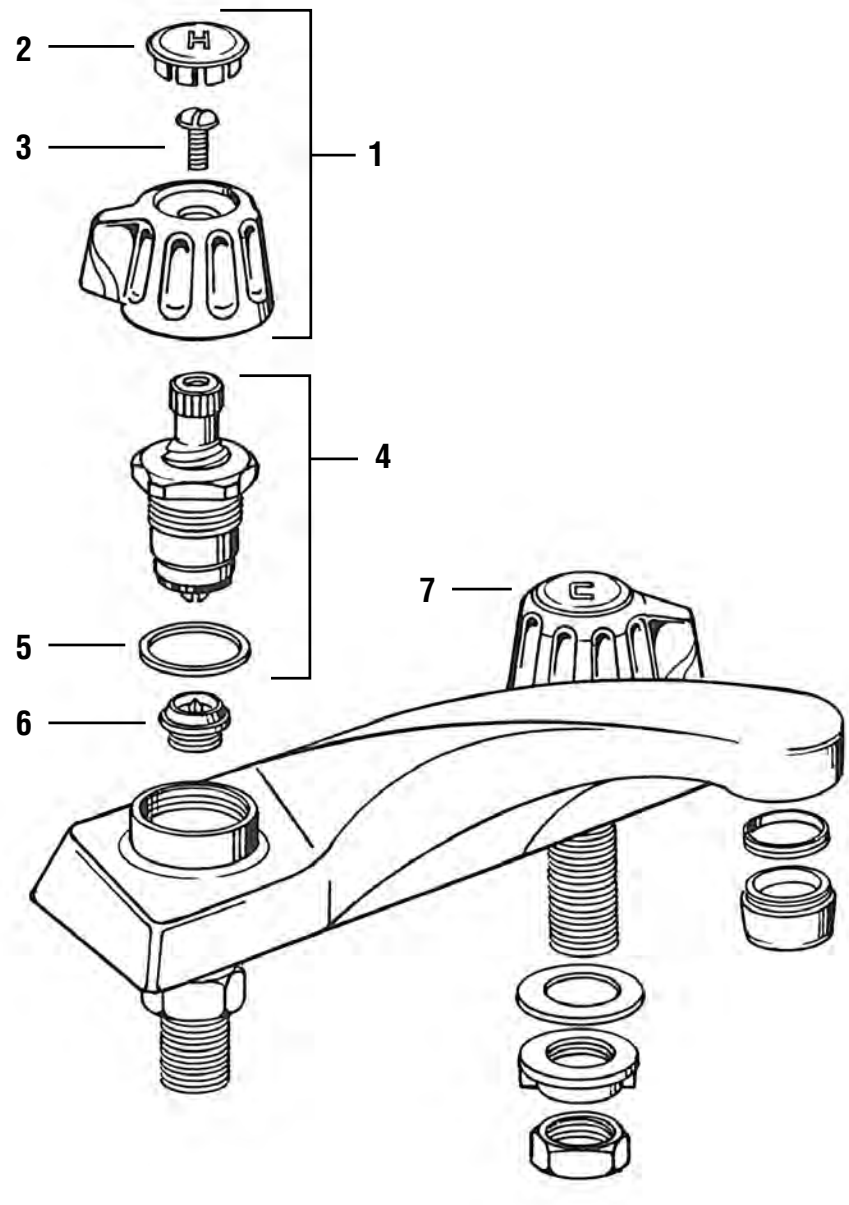

FOR GERBER FAUCETS - 43-411 & 43-431 SERIES

FAUCET EXPLOSIONS

Part	STK No.	Description
1	SH2382	Hot and Cold Handle Pair
2	SHB0600	Hot Handle Caps
3	SCB0456	Handle Screws
4	ST0041X	Hot Stem
	ST0042X	Cold Stem (not shown)
5	SC0207	Cap Thread Gaskets (Pair)
6	SC1096X	Bibb Seats (Pair)
7	SHB0601	Cold Handle Caps