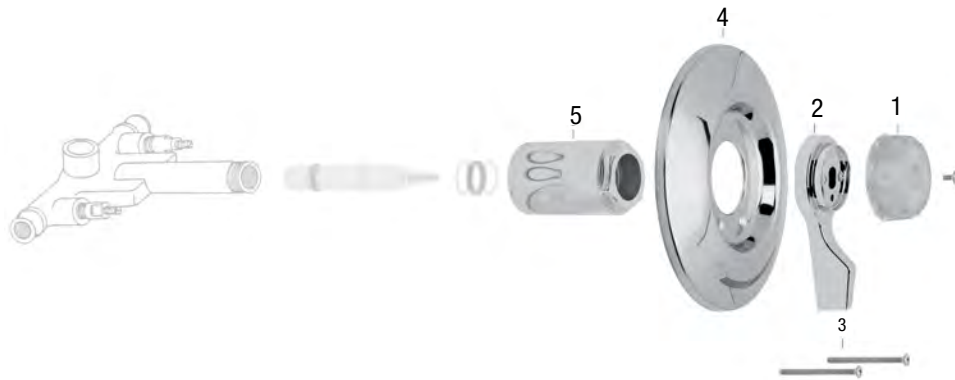

TUB/SHOWER TRIM KIT FOR MIXET FAUCETS

NON OEM	ITEM	PKG		
	N/A	N/A		
OEM	ITEM	PKG	REF #	
MIXET®	SKD0206 D	1 Kit Per Clamshell		
	N/A	Bag	MTR-9 SN	

- For Single Handle Faucets
- Handle Finish: Clear Acrylic
- Trim Finish: PVD Satin Nickel
- For Pressure Balance Valves

OEM		
Part	STK No.	Description
1	SHD7073	Mixet Volume Control Handle
	N/A*	Handle Screw
2	N/A*	Mixet Temperature Control Lever
3	N/A*	Mixet 7-1/2" Escutcheon
4	N/A*	Escutcheon Screws
5	N/A*	Mixet Retainer Nut

* Not Available Separately

TUB/SHOWER TRIM KIT FOR MIXET FAUCETS

NON OEM	ITEM	PKG		
	N/A	N/A		
OEM	ITEM	PKG	REF #	
MIXET®	SKD0207	1 Kit Per Bag		
			MTR-4 SMK