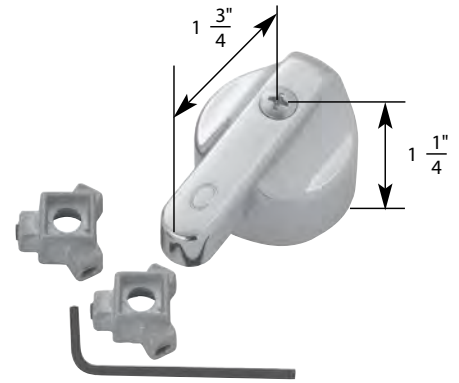

LAV/KITCHEN/TUB/ShOWER UNIVERSAL HANDLE

NON OEM	ITEM	PKG
	SH3474	2 Per Slide Card

OEM	ITEM	PKG	REF #
	N/A	N/A	N/A

STK No.	Description	STK No.	Description
SH0004	Handle Adapter	N/A	Diverter Handle Cap
N/A	Handle Screw	N/A	Single Lever Handle Cap
N/A	Hot Handle Cap	N/A	Single Lever Cartridge
N/A	Cold Handle Cap		

H
Hot

C
Cold

- Large Canopy Lever Handle
- Finish: Chrome
- Material: Zinc
- Includes Hot and Cold Handles, Adaptors, and Allen Wrench