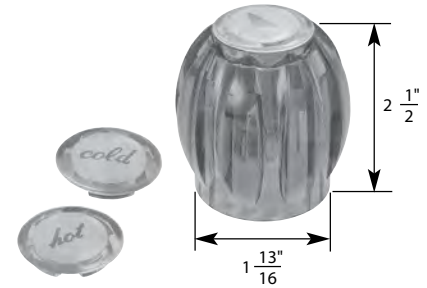

LAV/KITCHEN/TUB/SHOWER HANDLE FOR STERLING FAUCETS

NON OEM	ITEM	PKG	
	SH5364	1 Per Slide Card	
OEM	ITEM	PKG	REF #
	N/A	Bag	A2991

STK No.	Description	STK No.	Description
N/A	Handle Adapter	N/A	Diverter Handle Cap
SCB0474	Handle Screw	N/A	Single Lever Handle Cap
N/A	Hot Handle Cap	N/A	Single Lever Cartridge
N/A	Cold Handle Cap		

H Hot   **C** Cold   **DIV** Diverter

- Gemini
- Finish: Smoked
- Material: Acrylic
- Includes Handle with Hot, Cold, and Diverter Caps

S