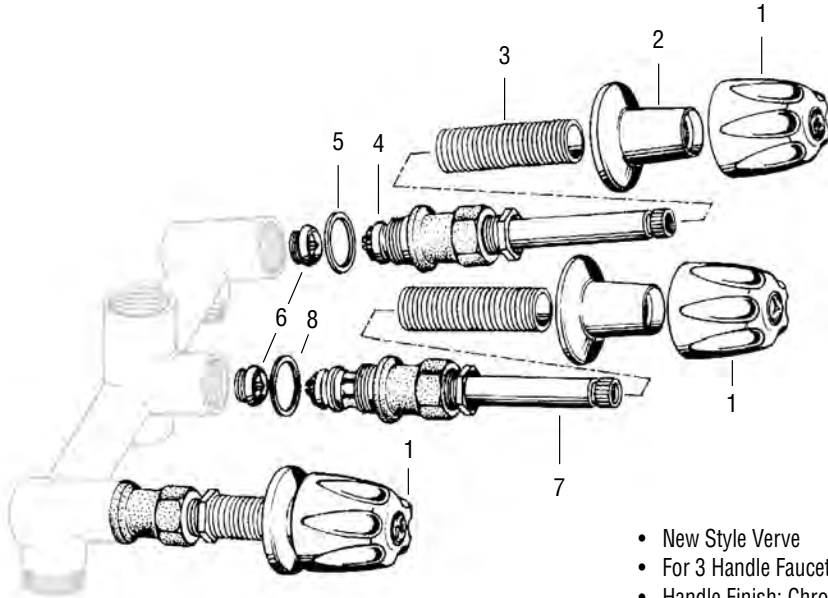

TUB/SHOWER REBUILD KIT FOR PRICE PFISTER FAUCETS

NON OEM	ITEM	PKG
	SK0273	1 Kit Per Clamshell
	SK0273 B	1 Kit Per Box

OEM	ITEM	PKG	REF #
Price Pfister®	N/A	Bag	S121

- New Style Verve
- For 3 Handle Faucets
- Handle Finish: Chrome
- Trim Finish: Chrome

NON-OEM		
Part	STK No.	Description
1	SH4991	Price Pfister Tub Handles (Set)
	SHB0687	Hot Handle Cap
	SHB0685	Cold Handle Cap
	SHB0686	Diverter Handle Cap
	SCB0456	Handle Screw (Not Pictured)
2	SH1680	Price Pfister Escutcheon
3	SH1201	Escutcheon Nipple
4	ST5326	Price Pfister Hot/Cold Tub Stem
5	SC0198	Cap Thread Gasket
6	SC1312	Price Pfister Seat
7	ST5323	Price Pfister Diverter Tub Stem
8	SC0262	Cap Thread Gasket

TUB/SHOWER REBUILD KIT FOR PRICE PFISTER FAUCETS

NON OEM	ITEM	PKG
	SK0274	1 Kit Per Clamshell
	SK0274 B	1 Kit Per Box

OEM	ITEM	PKG	REF #
Price Pfister®	N/A	N/A	N/A