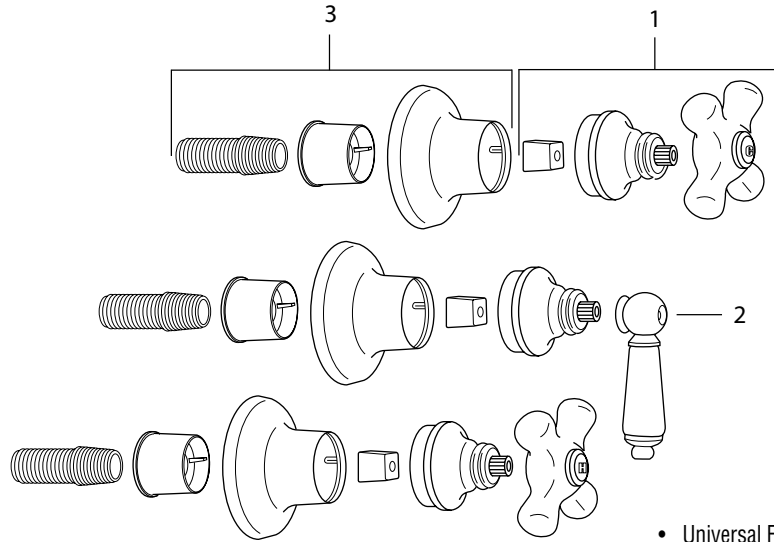

TUB/SHOWER TRIM KIT FOR UNIVERSAL FAUCETS

NON OEM	ITEM	PKG	REF #
	SK0387	1 Kit Per Clamshell	
OEM	ITEM	PKG	REF #
	N/A	N/A	N/A

- Universal Fit
- For 3 Handle Faucets
- Handle Finish: Chrome and White
- Trim Finish: Chrome

NON-OEM		
Part	STK No.	Description
1	SH5725	Fit-All Cross w/Adapter Handles (Pair)
2	SH5736	Fit-All Lever w/Adapter Diverter Handle
3	SH1705	Fit-All New Style Escutcheon Set

TUB/SHOWER REBUILD KIT FOR VALLEY FAUCETS

NON OEM	ITEM	PKG	REF #
	SK0410	1 Kit Per Clamshell	
OEM	ITEM	PKG	REF #
	N/A	N/A	N/A