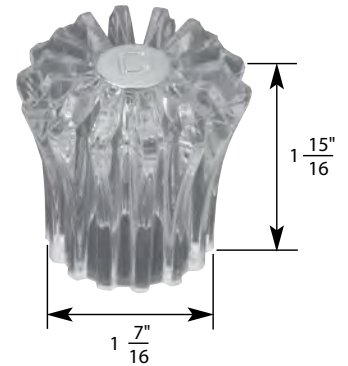

LAV/KITCHEN HANDLE FOR PRICE PFISTER FAUCETS

NON OEM	ITEM	PKG
	SH2747	2 Per Slide Card

OEM	ITEM	PKG	REF #
Price Pfister®	N/A	Bag	941-062A

STK No.	Description	STK No.	Description
SHB0027	Handle Adapter	N/A	Diverter Handle Cap
N/A	Handle Screw	N/A	Single Lever Handle Cap
SHB0509	Hot Handle Cap	N/A	Single Lever Cartridge
SHB0507	Cold Handle Cap		

- Marquis
- Finish: Clear and Chrome
- Material: Acrylic
- Includes Hot and Cold Handles