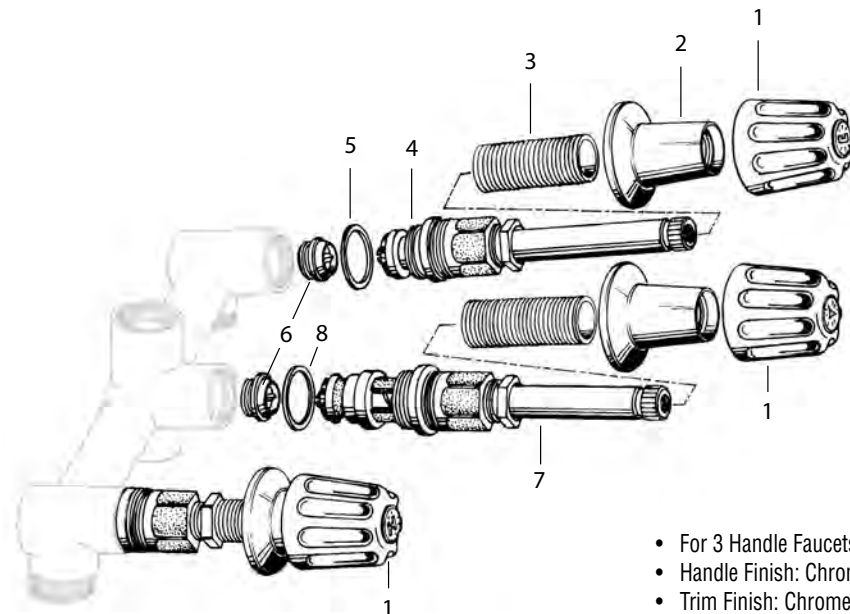

- For 3 Handle Faucets
- Handle Finish: Chrome
- Trim Finish: Chrome
- Handles have a Short/Deep Broach

NON-OEM		
Part	STK No .	Description
1	SH4576	Gerber Tub Handles (Set) - Short/Deep Broach
	SHB0600	Hot Handle Cap
	SHB0601	Cold Handle Cap
	SHB0602	Diverter Handle Cap
	SCB0456	Handle Screw (Not Pictured)
2	SH1650	Gerber Escutcheon
3	SH1245	Gerber Escutcheon Nipple
4	ST3969	Gerber Hot/Cold Tub Stem
5	SC0196	Cap Thread Gasket
6	SC1096X	Gerber Seat
7	ST3968	Gerber Diverter Tub Stem
8	SC0262	Cap Thread Gasket