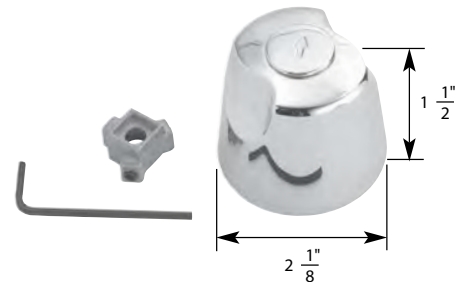

H
Hot

C
Cold

- Medium Canopy Handle
- Finish: Chrome
- Material: Zinc
- Includes Hot and Cold Handles, Adaptors, and Allen Wrench

FIT ALL

LAV/KITCHEN/TUB/SHOWER UNIVERSAL HANDLE

NON OEM	ITEM	PKG	
	SH3478	1 Per Slide Card	
OEM	ITEM	PKG	REF #
	N/A	N/A	N/A