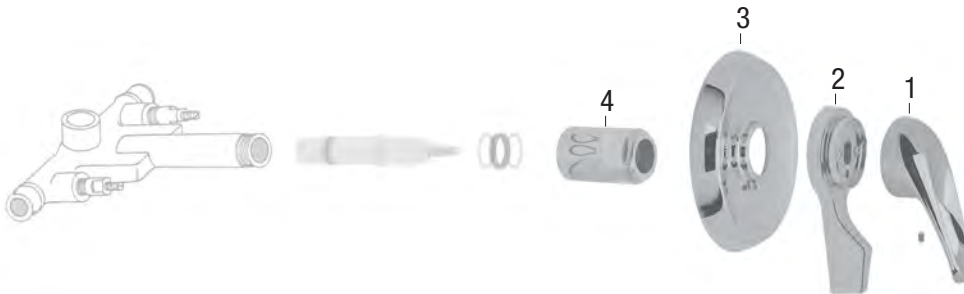

TUB/SHOWER TRIM KIT FOR MIXET FAUCETS

NON OEM	ITEM	PKG
	N/A	N/A

OEM	ITEM	PKG	REF #
MIXET™	SKD0204 D	1 Kit Per Clamshell	
	N/A	Bag	MTR-5 HH SN

- For Single Handle Faucets
- Handle Finish: PVD Satin Nickel
- Lever Handle
- Trim Finish: PVD Satin Nickel
- For Original Non-Pressure Balance Valves

OEM Part	STK No.	Description
1	N/A*	Mixet Volume Control Handle
	N/A*	Handle Set Screw
2	N/A*	Mixet Temperature Control Lever
3	SWD0452	Mixet 5-1/2" Escutcheon
4	SWD0453	Mixet Retainer Nut

* Not Available Separately

TUB/SHOWER TRIM KIT FOR MIXET FAUCETS

NON OEM	ITEM	PKG
	N/A	N/A

OEM	ITEM	PKG	REF #
MIXET™	SKD0205 D	1 Kit Per Clamshell	
	N/A	Bag	MTR-4 CLR SN