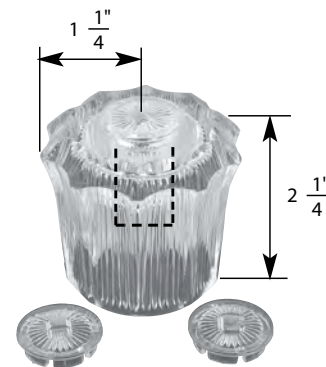

TUB/SHOWER HANDLE FOR GERBER FAUCETS

NON OEM	ITEM	PKG
	SH4578	1 Per Slide Card
	SH4578 B	1 Per Bag

OEM	ITEM	PKG	REF #
	N/A	Bag	98-443/444/445

STK No.	Description	STK No.	Description
SHB0022	Handle Adapter	SHB0602	Diverter Handle Cap
SCB0456	Handle Screw	N/A	Single Lever Handle Cap
SHB0600	Hot Handle Cap	N/A	Single Lever Cartridge
SHB0601	Cold Handle Cap		

H Hot   **C** Cold   **DIV** Diverter

- Short/Deep Broach
- Finish: Clear
- Material: Acrylic
- Includes Handle with Hot, Cold, and Diverter Caps