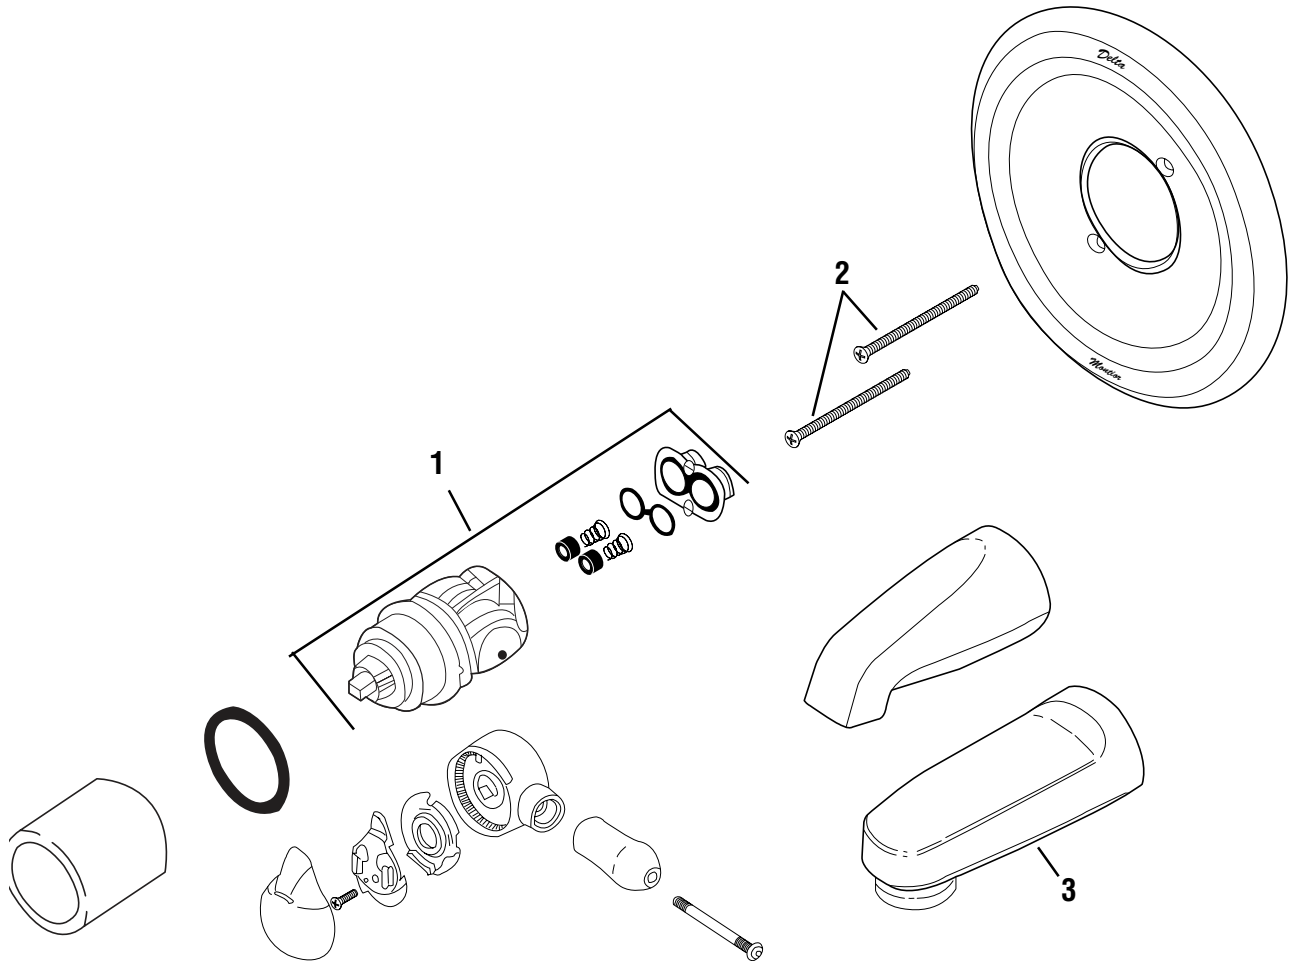

DELTA MODELS T17030, T17130, T17230 & T17430 SERIES
GENUINE PARTS

FAUCET EXPLOSIONS

Part	STK No.	OEM No.	Description
1	SLD1328	RP46463	Delta Pressure Balance Cartridge
2	SCD0055	RP196	Delta Escutcheon Screws (Pair)
3	SWD0205	RP17453	Delta Pull Down Tub Spout