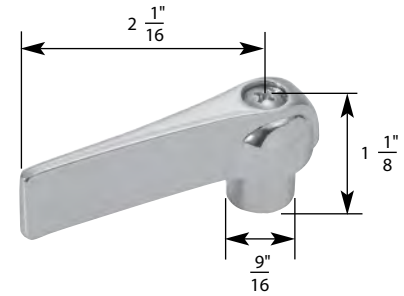

LAV/KITCHEN/TUB/SHOWER HANDLE FOR AMERICAN KITCHEN FAUCETS

NON OEM	ITEM	PKG
	SH1900 B	2 Per Bag

OEM	ITEM	PKG	REF #
	N/A	Bag	5713

STK No.	Description	STK No.	Description
SH0001	Handle Adapter	N/A	Diverter Handle Cap
N/A	Handle Screw	N/A	Single Lever Handle Cap
N/A	Hot Handle Cap	N/A	Single Lever Cartridge
N/A	Cold Handle Cap		

- Blade
- Finish: Chrome
- Material: Zinc
- Includes Hot and Cold Handles