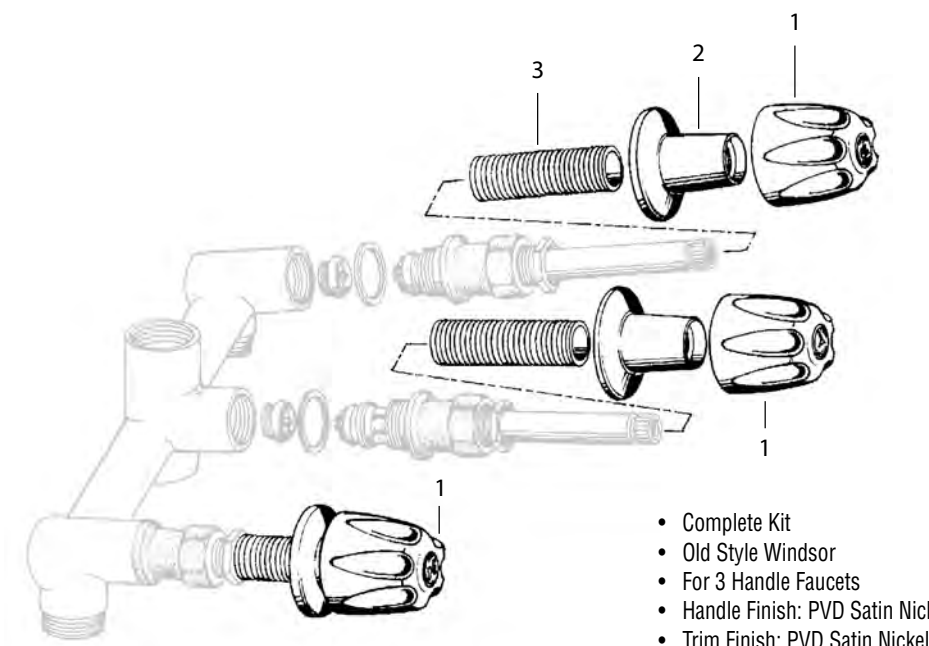

- Complete Kit
- Old Style Windsor
- For 3 Handle Faucets
- Handle Finish: PVD Satin Nickel
- Trim Finish: PVD Satin Nickel

NON-OEM		
Part	STK No.	Description
1	N/A*	Price Pfister Tub Handles (Set)
	SHB0845	Hot Handle Cap
	SHB0840	Cold Handle Cap
	SHB0842	Diverter Handle Cap
	SCB0456	Handle Screw (Not Pictured)
2	N/A*	Price Pfister Escutcheon
3	SH1201	Escutcheon Nipple

* Not Available Separately