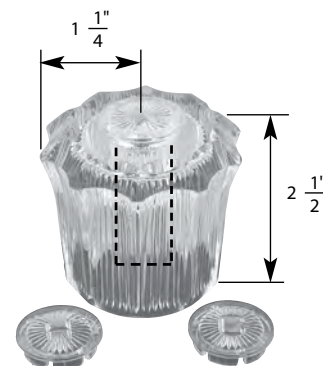

TUB/SHOWER HANDLE FOR GERBER FAUCETS

NON OEM	ITEM	PKG
	SH4579 B	1 Per Bag

OEM	ITEM	PKG	REF #
	N/A	Bag	98-427/428/429

STK No.	Description	STK No.	Description
SHB0022	Handle Adapter	SHB0602	Diverter Handle Cap
SCB0456	Handle Screw	N/A	Single Lever Handle Cap
SHB0600	Hot Handle Cap	N/A	Single Lever Cartridge
SHB0601	Cold Handle Cap		

H Hot   **C** Cold   **DIV** Diverter

- Long/Shallow Broach
- Finish: Clear
- Material: Acrylic
- Includes Handle with Hot, Cold, and Diverter Caps