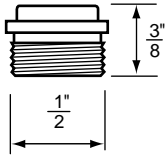

BIBB SEATS

NON OEM	ITEM	PKG
	SC1719X	2 Per Card
	SCB1719X	10 Per Bag

- Bibb Seats For Sterling Faucets
- 1/2" x 24 Thread
- Finish: Brass
- Material: No-Lead Brass