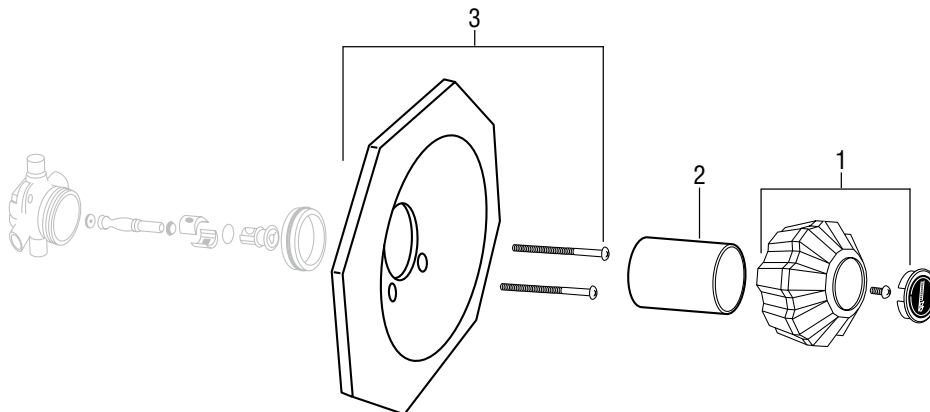

- Old Style Avante
- For Single Handle Faucets
- Handle Finish: Clear Acrylic
- Trim Finish: Chrome

NON-OEM		
Part	STK No .	Description
1	SH7430	Price Pfister Avante Handle
	SH0331	Price Pfister S/L Avante Handle Cap
	SCB0473	Handle Screw
2	N/A*	Price Pfister Escutcheon Tube
3	N/A*	Price Pfister Escutcheon
	N/A*	Escutcheon Screws

* Not Available Separately