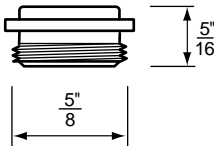

BIBB SEATS

NON OEM	ITEM	PKG
	SC1617X	2 Per Card
	SCB1617X	10 Per Bag

- Bibb Seats For Sears and Universal Rundle Faucets
- 17/32" x 24 Thread
- Finish: Brass
- Material: No-Lead Brass

BIBB SEATS

NON OEM	ITEM	PKG
	SCB1667X	10 Per Bag