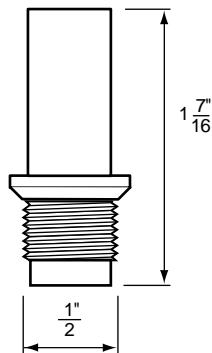

BIBB SEATS

NON OEM	ITEM	PKG
	SCB0750X	10 Per Bag

- Bibb Seats For American Brass and Grand Haven Faucets
- 1/2" x 20 Thread
- Finish: Brass
- Material: No-Lead Brass

BIBB SEATS

NON OEM	ITEM	PKG
	SC0751X	2 Per Card
	SCB0751X	10 Per Bag

- Bibb Seats For American Brass Faucets
- 1/2" x 20 Thread
- Finish: Brass
- Material: No-Lead Brass