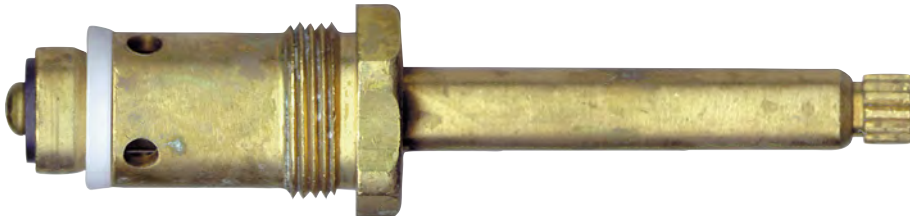

ST3395

OEM Ref #
N/A

Page B-99

ST3448

OEM Ref #
N/A

Page B-100

FOR CRANE FAUCETS (Continued)

ST3450/51