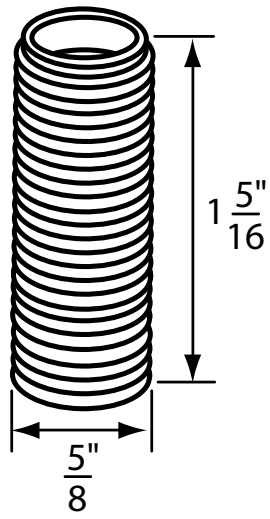

FOR PRICE PFISTER FAUCETS

NON OEM	ITEM	PKG
	SH1200	1 Per Card

OEM	ITEM	PKG	REF #
Price Pfister®	N/A	Bag	972-120

- Finish: White
- Material: Plastic
- 21/32 - 18 TPI

FOR PRICE PFISTER FAUCETS

NON OEM	ITEM	PKG
	SH1201	1 Per Card
	SH1201 B	1 Per Bag

OEM	ITEM	PKG	REF #
Price Pfister®	N/A	Bag	972-110 (brass)