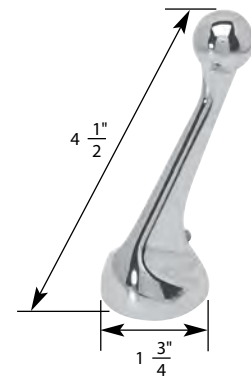

LAV/KITCHEN HANDLE FOR DELTA FAUCETS

NON OEM	ITEM	PKG	
	SH6817	1 Per Slide Card	
	SH6817 B	1 Per Bag	

OEM	ITEM	PKG	REF #
	SHD6817	1 Per Bag	RP2393