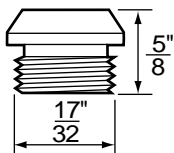

BIBB SEATS

NON OEM	ITEM	PKG
	SCB1415	10 Per Bag

- Bibb Seats For Royal Brass/Wolverine Faucets
- 1/2" x 24 Thread
- Finish: Brass
- Material: Brass

BIBB SEATS

NON OEM	ITEM	PKG
	SC1456X	2 Per Card
	SCB1456X	10 Per Bag