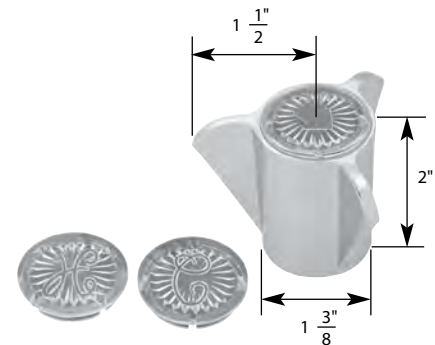

TUB/SHOWER HANDLE FOR SAYCO FAUCETS

NON OEM	ITEM	PKG
	SH5155	1 Per Slide Card
	SH5155 B	1 Per Bag

OEM	ITEM	PKG	REF #
	N/A	Bag	P740H/C & P769

Also Available In:

Faucet Rebuild Kits Tub/Shower - SK0305

STK No.	Description	STK No.	Description
SH0009	Handle Adapter	SHB0888	Diverter Handle Cap
SCB0461	Handle Screw	N/A	Single Lever Handle Cap
SHB0889	Hot Handle Cap	N/A	Single Lever Cartridge
SHB0886	Cold Handle Cap		

H Hot   **C** Cold   **DIV** Diverter

- Space Age
- Finish: Chrome
- Material: Zinc
- Includes Handle with Hot, Cold, and Diverter Caps