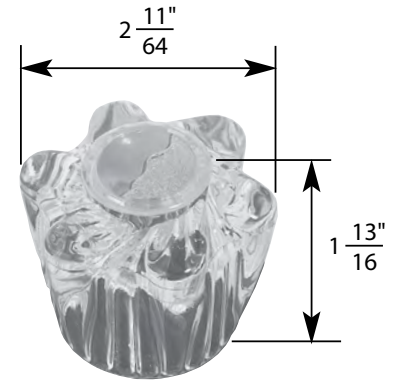

LAV/KITCHEN HANDLE FOR PRICE PFISTER FAUCETS

NON OEM	ITEM	PKG
	SH2754	2 Per Slide Card
	SH2754 B	2 Per Bag

OEM	ITEM	PKG	REF #
Price Pfister®	N/A	Bag	940-404

STK No.	Description	STK No.	Description
SHB0027	Handle Adapter	N/A	Diverter Handle Cap
SCB0473	Handle Screw	N/A	Single Lever Handle Cap
N/A	Hot Handle Cap	N/A	Single Lever Cartridge
N/A	Cold Handle Cap		

- New Style Windsor
- Finish: Clear and Chrome
- Material: Acrylic
- Includes Hot and Cold Handles

TUB/SHOWER HANDLE FOR PRICE PFISTER FAUCETS

NON OEM	ITEM	PKG
	SH4983	1 Per Slide Card

OEM	ITEM	PKG	REF #
Price Pfister®	N/A	Bag	940-720

STK No.	Description	STK No.	Description
SHB0027	Handle Adapter	SHB0842	Diverter Handle Cap
SCB0473	Handle Screw	N/A	Single Lever Handle Cap
SHB0845	Hot Handle Cap	N/A	Single Lever Cartridge
SHB0840	Cold Handle Cap