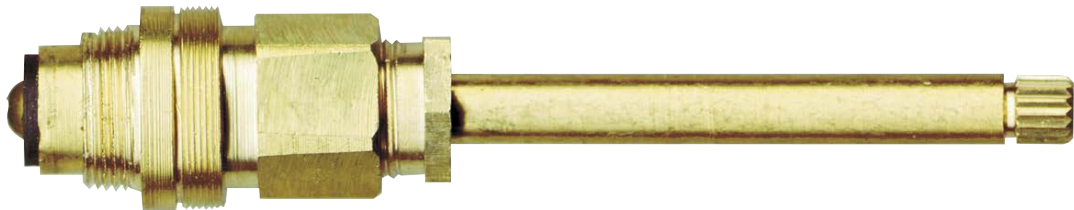

ST3969

OEM Ref #
N/A

Page B-110