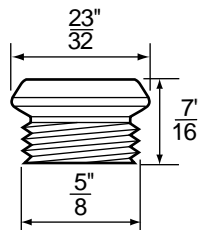

BIBB SEATS

NON OEM	ITEM	PKG
	SCB0875	10 Per Bag

- Bibb Seats For Arrowhead Faucets
- 5/8" x 20 Thread
- Finish: Brass
- Material: Brass