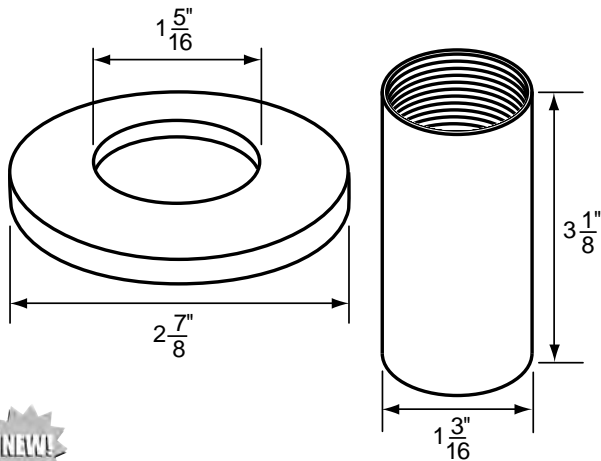

- Finish: Chrome
- Material: Zinc
- Includes Escutcheon and Sleeve