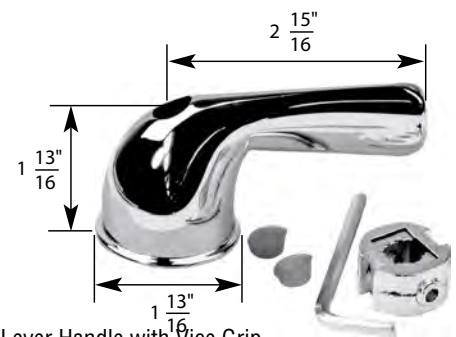

- Lever Handle with Vice Grip Connection
- Finish: Chrome
- Material: Zinc
- Includes Handle with Hot, Cold, and Diverter Caps, Vice Grip Adaptor, Allen Wrench, and Most Popular Handle Screws