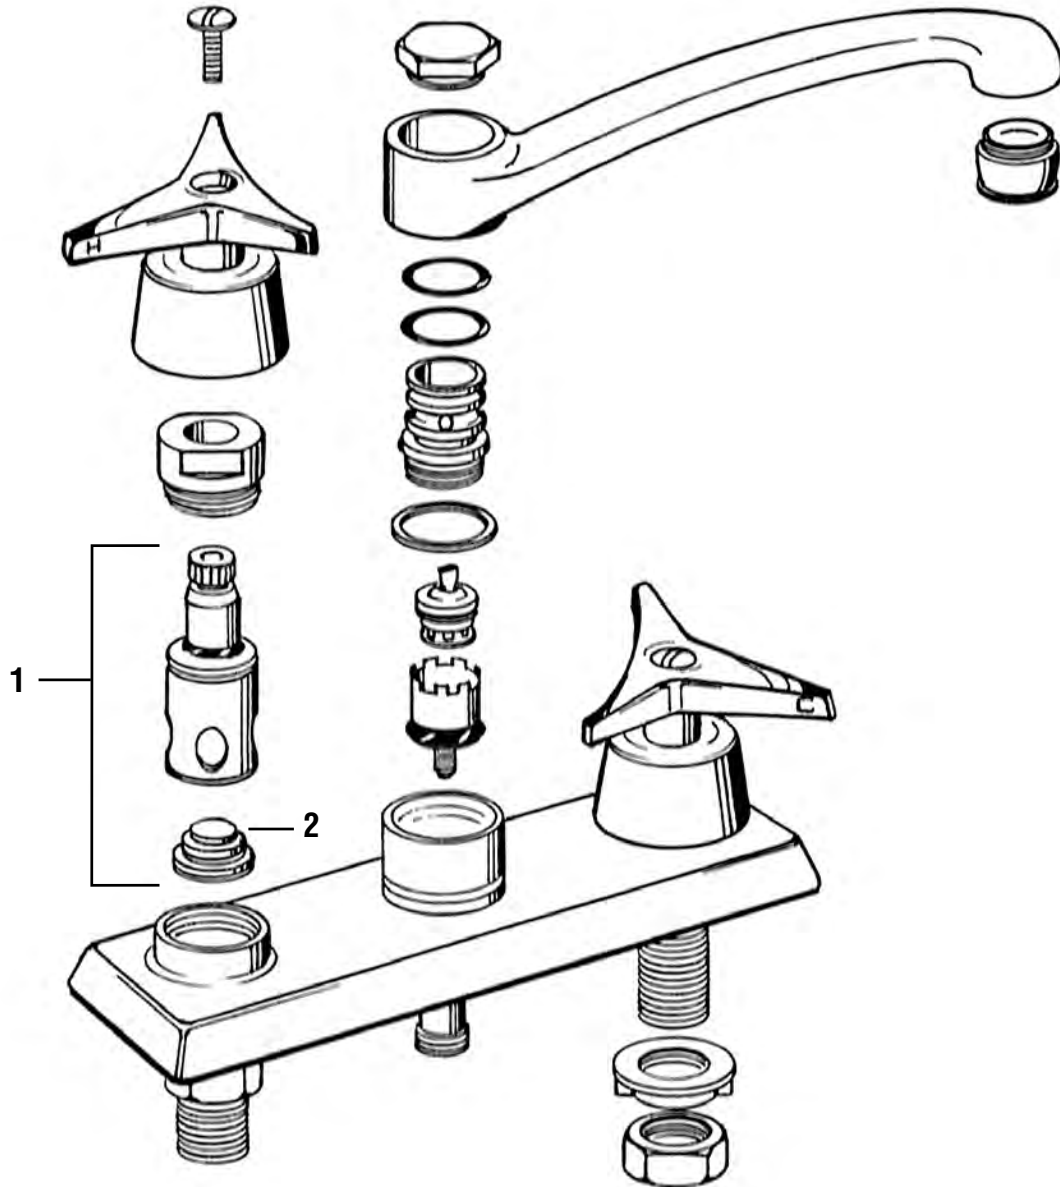

FOR KOHLER FAUCETS - MODEL K-7827

Part	STK No.	Description
1	ST1815X	30002 Hot Stem for Valvet
	ST1816X	30004 Cold Stem for Valvet (not shown)
2	SC1160X	23004 Snap-in Bibb Seat