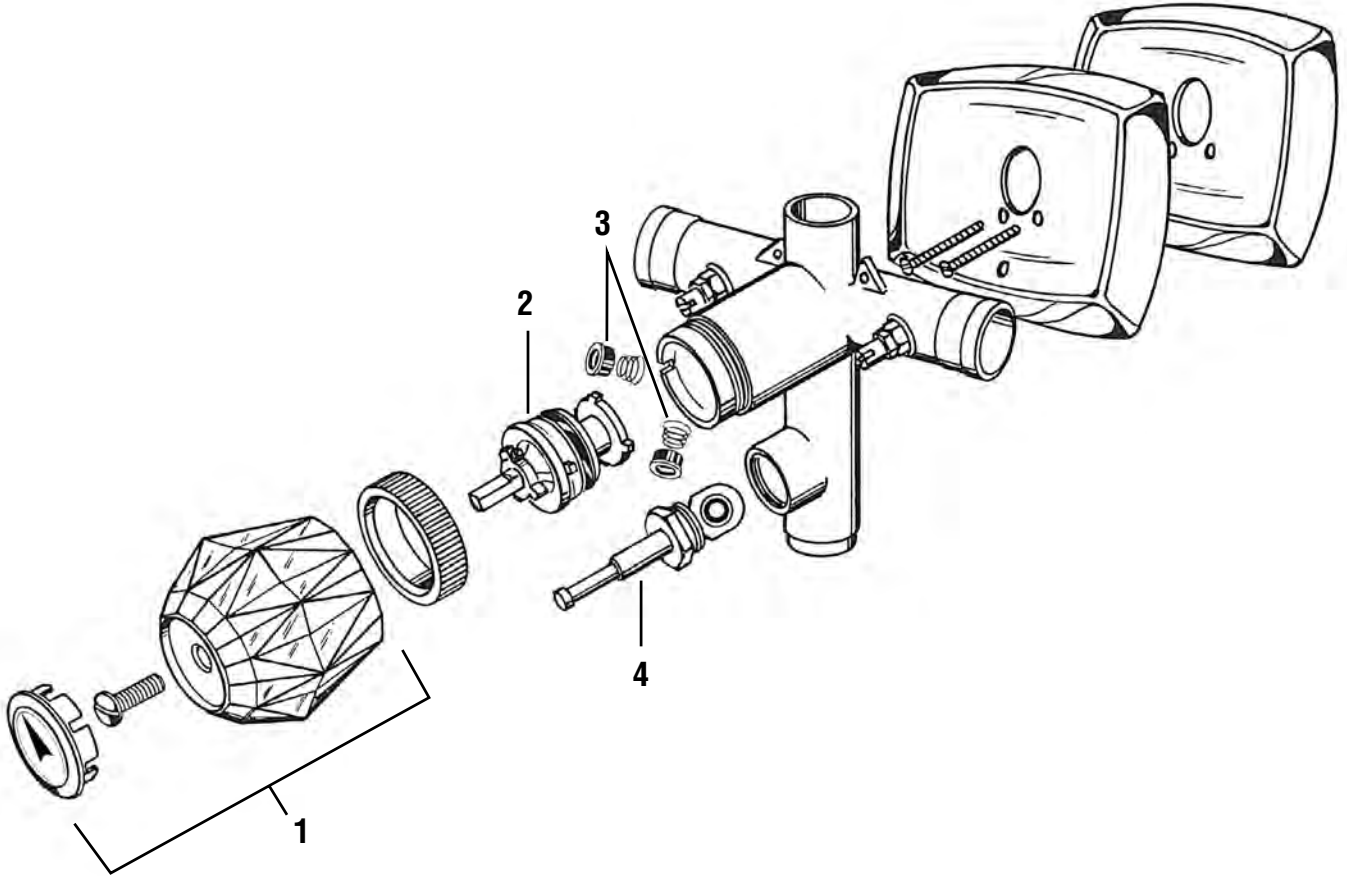

DELTA MODELS 912, 922 & 936 - NON-PRESSURE BALANCE
GENUINE PARTS

FAUCET EXPLOSIONS

Part	STK No.	OEM No.	Description
1	SHD6814	H71	Delta Single Lever Handle
2	SLD1051	RP1991	Delta Cartridge
3	SLD0083	RP4993	Delta Seats and Springs
4	SLD0160	RP5649	Delta Diverter Stem