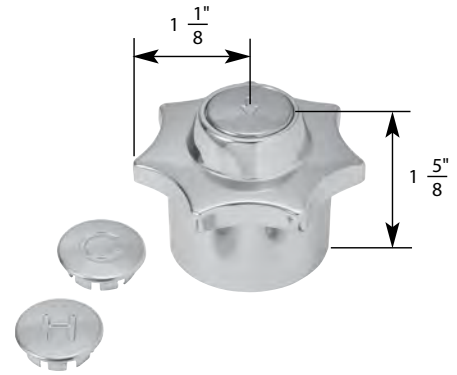

TUB/SHOWER HANDLE FOR AMERICAN STANDARD FAUCETS

NON OEM	ITEM	PKG
	SH4005	1 Per Slide Card
	SH4005 B	1 Per Bag

OEM	ITEM	PKG	REF #
	N/A	Bag	6459-021/023/0221

- Heritage
- Finish: Chrome
- Material: Zinc
- Includes Handle with Hot, Cold, and Diverter Caps

Also Available In:

Faucet Rebuild Kits Tub/Shower - SK0012

STK No.	Description	STK No.	Description
SH0020	Handle Adapter	SHB0504	Diverter Handle Cap
SCB0345	Handle Screw	N/A	Single Lever Handle Cap
SHB0505	Hot Handle Cap	N/A	Single Lever Cartridge
SHB0503	Cold Handle Cap		

TUB/SHOWER HANDLE FOR AMERICAN STANDARD FAUCETS

NON OEM	ITEM	PKG
	SH4008	2 Per Slide Card
	SH4008 B	2 Per Bag

OEM	ITEM	PKG	REF #
	N/A	Bag	72802-02H&C