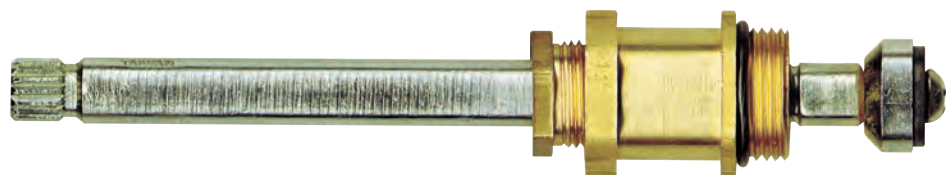

NON OEM	ITEM	PKG
Hot/Cold	ST3211	1 Per Snap Pack

H/C
Hot/Cold

OEM	ITEM	PKG	REF #
	N/A	N/A	N/A

B

Most Common Handle - SH5153 B

- Compression Stem
- Finish: Brass and Chrome
- Material: Brass
- Length 10 (4-7/8")