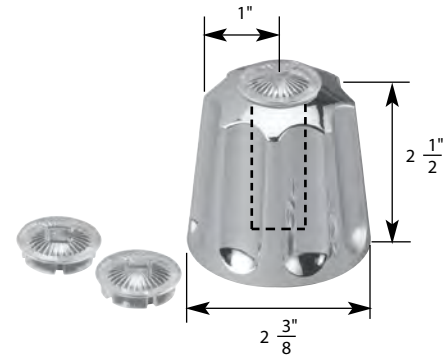

TUB/SHOWER HANDLE FOR GERBER FAUCETS

NON OEM	ITEM	PKG
	SH4577	1 Per Slide Card
	SH4577 B	1 Per Bag

OEM	ITEM	PKG	REF #
	N/A	Bag	98-823/824/825