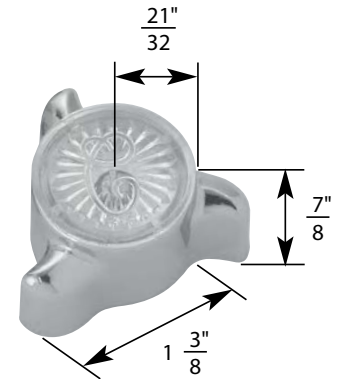

LAV/KITCHEN HANDLE FOR SAYCO FAUCETS

NON OEM	ITEM	PKG
	SH2854	2 Per Slide Card

OEM	ITEM	PKG	REF #
	N/A	Bag	P071H/C

STK No.	Description	STK No.	Description
SH0009	Handle Adapter	N/A	Diverter Handle Cap
SC0006	Handle Screw	N/A	Single Lever Handle Cap
SHB0889	Hot Handle Cap	N/A	Single Lever Cartridge
SHB0886	Cold Handle Cap		

H Hot C Cold

- Citation
- Finish: Chrome
- Material: Zinc
- Includes Hot and Cold Handles