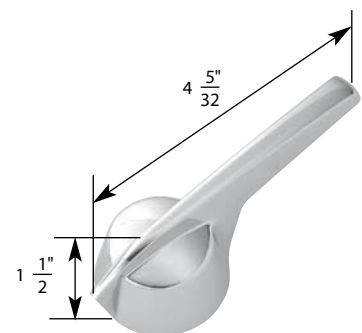

TUB/SHOWER HANDLE FOR SYMMONS FAUCETS

NON OEM	ITEM	PKG	
	SH7644 B	1 Per Bag	
OEM	ITEM	PKG	REF #
	N/A	Bag	RC-14

STK No.	Description	STK No.	Description
N/A	Handle Adapter	N/A	Diverter Handle Cap
N/A	Handle Screw	N/A	Single Lever Handle Cap
N/A	Hot Handle Cap	N/A	Single Lever Cartridge
N/A	Cold Handle Cap		

S/L
Single/Lever

- Safetymix
- Finish: Chrome
- Material: Zinc