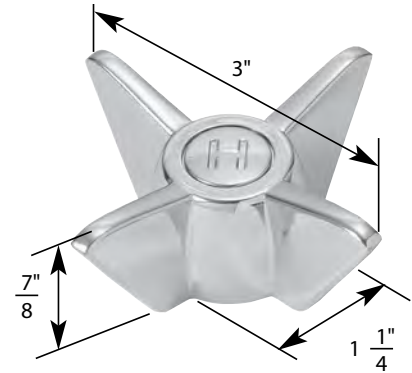

- Colony
- Finish: Chrome
- Material: Zinc
- Includes Hot and Cold Handles

STK No.	Description	STK No.	Description
SH0021	Handle Adapter	SHB0508	Diverter Handle Cap
SCB0461	Handle Screw	N/A	Single Lever Handle Cap
SHB0509	Hot Handle Cap	N/A	Single Lever Cartridge
SHB0507	Cold Handle Cap