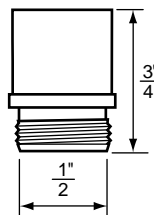

BIBB SEATS

NON OEM	ITEM	PKG
	SCB0902X	10 Per Bag

- Bibb Seats For Central Brass Faucets
- 1/2" x 24 Thread
- Finish: Brass
- Material: No-Lead Brass