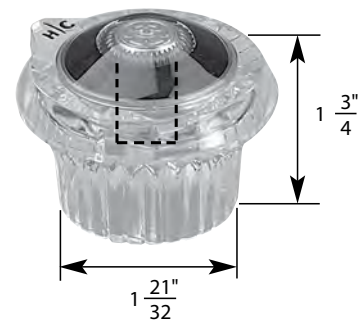

LAV/KITCHEN HANDLE FOR MOEN FAUCETS

NON OEM	ITEM	PKG	
	SH7181	1 Per Slide Card	
OEM	ITEM	PKG	REF #
	N/A	Bag	13092 (98024)

STK No.	Description	STK No.	Description
N/A	Handle Adapter	N/A	Diverter Handle Cap
N/A	Handle Screw	SHB0306	Single Lever Handle Cap
N/A	Hot Handle Cap	N/A	Single Lever Cartridge
N/A	Cold Handle Cap		

- Legend - Short/Deep Broach
- Finish: Clear
- Material: Acrylic