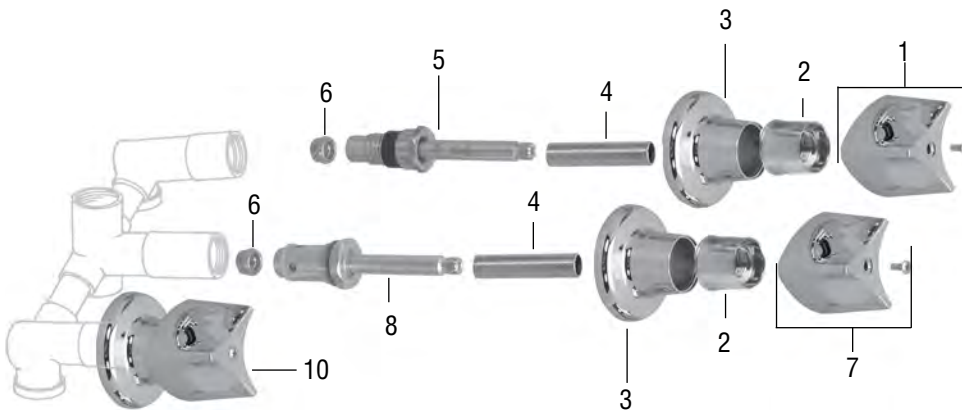

- Riviera
- For 3 Handle Faucets
- Handle Finish: Chrome
- Trim Finish: Chrome

NON-OEM		
Part	STK No.	Description
1	SH4323	Crane Cold Tub Handle
	SCB0461	Handle Screw
2	N/A*	Crane Escutcheon Sleeve
3	SH1610 B	Crane Escutcheon
4	N/A*	Crane Escutcheon Nipple
5	ST3448	Crane Hot/Cold Tub Stem
6	SC1021	Crane Seat
7	SH4320	Crane Diverter Tub Handle
	SCB0461	Handle Screw
8	ST3395	Crane Diverter Stem
9	SC0194	Cap Thread Gasket
10	SH4322	Crane Hot Tub Handle
	SCB0461	Handle Screw

*Not Available Separately

FAUCET REBUILD KITS