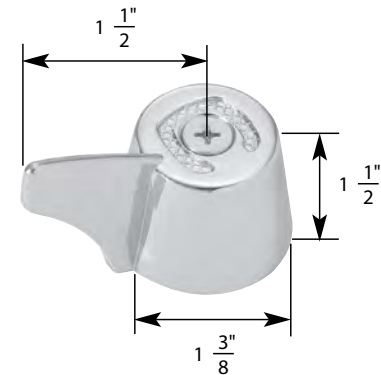

LAV/KITCHEN HANDLE FOR UNION BRASS FAUCETS

NON OEM	ITEM	PKG	
	SH3164 B	2 Per Bag	
OEM	ITEM	PKG	REF #
	N/A	Bag	1349 H/C (80349/50)

Also Available In:

Faucet Rebuild Kits Tub/Shower - SK0337

STK No.	Description	STK No.	Description
SH0023	Handle Adapter	N/A	Diverter Handle Cap
SCB0456	Handle Screw	N/A	Single Lever Handle Cap
N/A	Hot Handle Cap	N/A	Single Lever Cartridge
N/A	Cold Handle Cap		

H
Hot

C
Cold

- Finish: Chrome
- Material: Zinc
- Includes Hot and Cold Handles