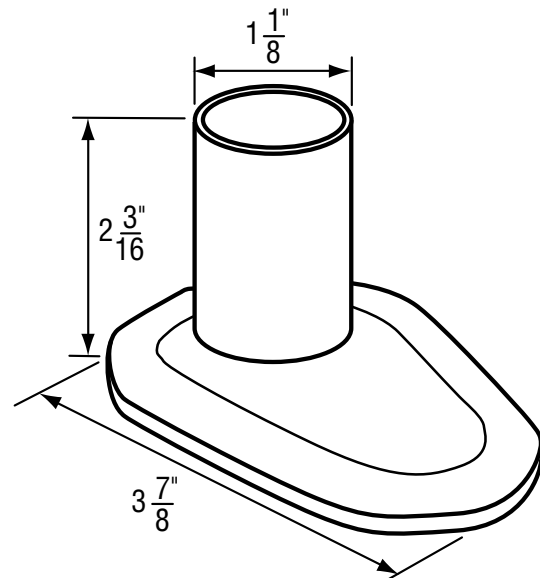

- Finish: Chrome
- Material: Zinc