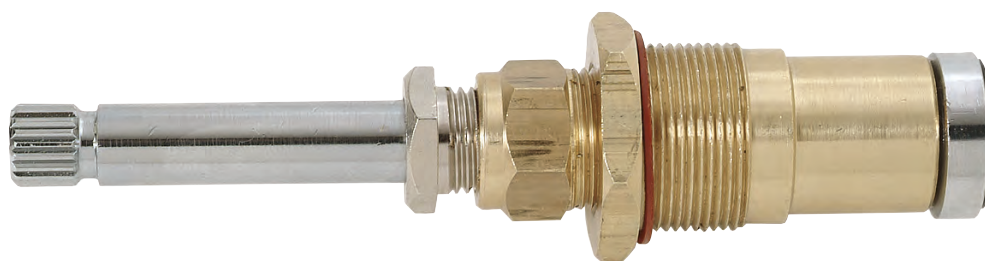

TUB/SHOWER STEM FOR SPEAKMAN FAUCETS

NON OEM	ITEM	PKG
Hot/Cold	ST3704	1 Per Snap Pack
Hot/Cold	ST3704 B	1 Per Bag

H/C
Hot/Cold

OEM	ITEM	PKG	REF #
Hot/Cold	N/A	Bag	G05-0303