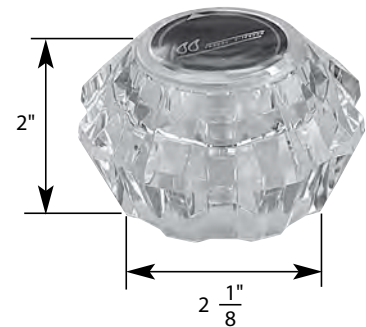

OEM	ITEM	PKG	REF #
Price Pfister®	SHD7430 D	1 Per Clamshell	
	N/A	Bag	940-240 (replaced 940-950A)

- Old Style Avante
- Finish: Clear
- Material: Acrylic

Also Available In:

Faucet Rebuild Kits Tub/Shower - SK0279