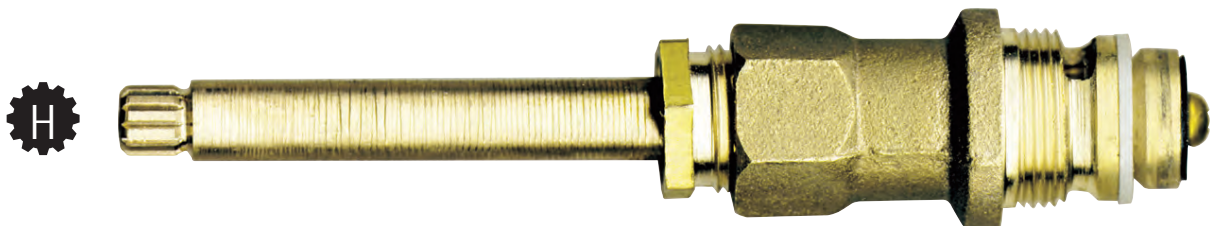

TUB/SHOWER DIVERTER STEM FOR PRICE PFISTER FAUCETS

NON OEM	ITEM	PKG
Diverter	ST5323	1 Per Snap Pack
Diverter	ST5323 B	1 Per Bag

DIV
Diverter

OEM Price Pfister™	ITEM	PKG	REF #
Diverter	STD5323 D	1 Per Clamshell	
Diverter	N/A	N/A	910-385