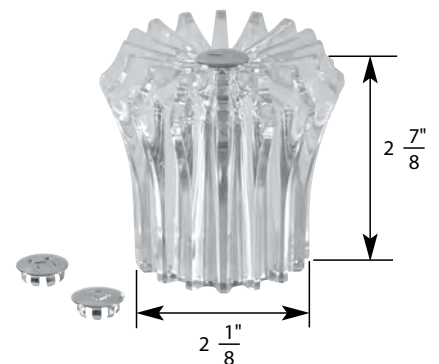

- Marquis
- Finish: Clear and Chrome
- Material: Acrylic
- Includes Handle with Hot, Cold, and Diverter Caps

STK No.	Description	STK No.	Description
SHB0027	Handle Adapter	SHB0508	Diverter Handle Cap
N/A	Handle Screw	N/A	Single Lever Handle Cap
SHB0509	Hot Handle Cap	N/A	Single Lever Cartridge
SHB0507	Cold Handle Cap