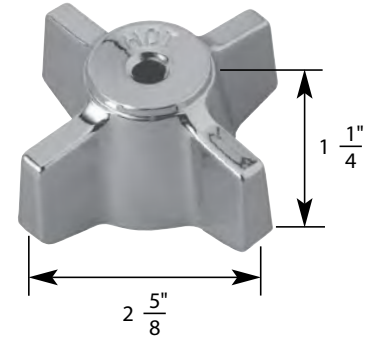

TUB/SHOWER HANDLE FOR STERLING FAUCETS

NON OEM	ITEM	PKG
	SH5360	1 Per Slide Card
	SH5360 B	1 Per Bag

OEM	ITEM	PKG	REF #
	N/A	Bag	A8250

Also Available In:

Faucet Rebuild Kits Tub/Shower - SK0336

STK No.	Description	STK No.	Description
SH0014	Handle Adapter	N/A	Diverter Handle Cap
SCB0459	Handle Screw	N/A	Single Lever Handle Cap
N/A	Hot Handle Cap	N/A	Single Lever Cartridge
N/A	Cold Handle Cap		

H
Hot

- Rockwell
- Finish: Chrome
- Material: Zinc