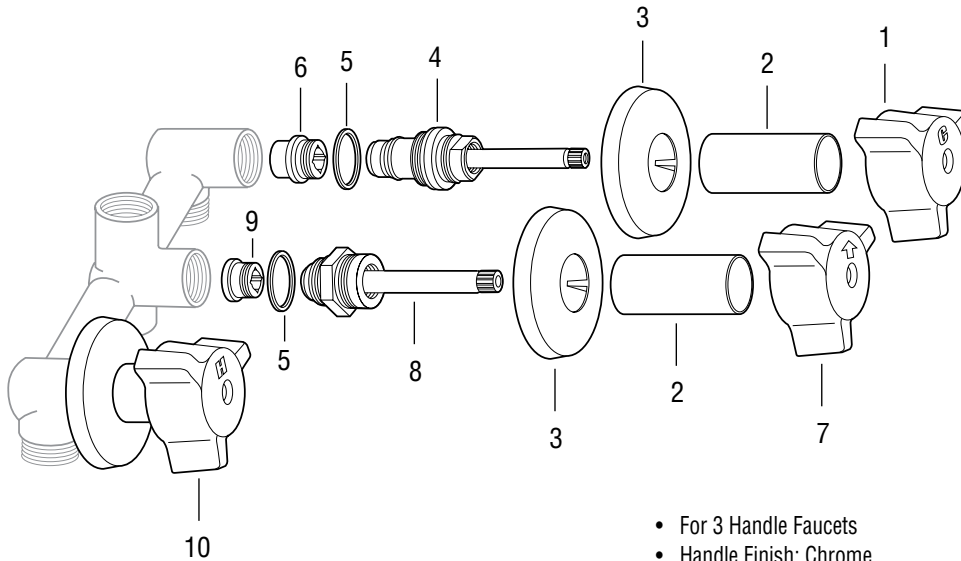

TUB/SHOWER REBUILD KIT FOR INDIANA BRASS FAUCETS

NON OEM	ITEM	PKG	
	SK0175	1 Kit Per Clamshell	
OEM	ITEM	PKG	REF #
	N/A	N/A	N/A

- For 3 Handle Faucets
- Handle Finish: Chrome
- Trim Finish: Chrome

NON-OEM		
Part	STK No .	Description
1	N/A*	Indiana Brass Cold Tub Handle
	SCB0456	Handle Screw (Not Pictured)
2	N/A*	Sleeve
3	N/A*	Indiana Brass Escutcheon
4	ST2008	Indiana Brass Cold Tub Stem
	ST2007	Indiana Brass Hot Tub Stem (Not Pictured)
5	SC0199	Cap Thread Gasket
6	SCB1137	Indiana Brass Seat
7	N/A*	Indiana Brass Diverter Tub Handle
	SCB0456	Handle Screw (Not Pictured)
8	ST2782	Indiana Brass Diverter Stem
9	SC1136 X	Indiana Brass Seat
10	N/A*	Indiana Brass Hot Tub Handle
	SCB0456	Handle Screw (Not Pictured)

*Not Available Separately

TUB/SHOWER REBUILD KIT FOR KOHLER FAUCETS

NON OEM	ITEM	PKG	
	SK0187	1 Kit Per Clamshell	
OEM	ITEM	PKG	REF #
	N/A	N/A	N/A