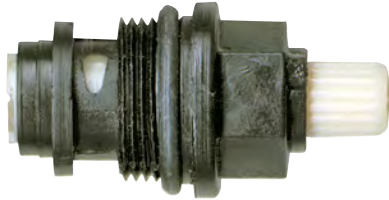

FOR NIBCO FAUCETS

ST0939

OEM Ref #
N/A

Page B-36

ST0940

OEM Ref #
N/A

Page B-36

FOR PEERLESS FAUCETS