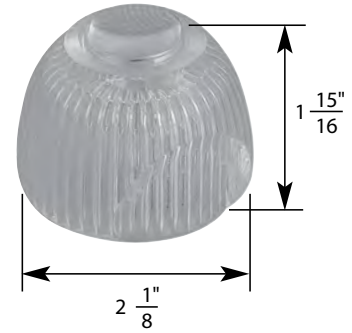

LAV/KITCHEN HANDLE FOR STERLING FAUCETS

NON OEM	ITEM	PKG	
	SH7536 B	1 Per Bag	
OEM	ITEM	PKG	REF #
	N/A	Bag	A5042

STK No.	Description	STK No.	Description
N/A	Handle Adapter	N/A	Diverter Handle Cap
N/A	Handle Screw	N/A	Single Lever Handle Cap
N/A	Hot Handle Cap	N/A	Single Lever Cartridge
N/A	Cold Handle Cap		

S/L
Single/Lever

- Finish: Clear
- Material: Acrylic