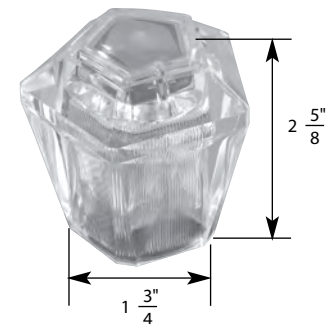

LAV/KITCHEN HANDLE FOR KOHLER FAUCETS

NON OEM	ITEM	PKG
	SH7021 B	1 Per Bag

OEM	ITEM	PKG	REF #
	N/A	Bag	42352 (42118)

STK No.	Description	STK No.	Description
N/A	Handle Adapter	N/A	Diverter Handle Cap
N/A	Handle Screw	N/A	Single Lever Handle Cap
N/A	Hot Handle Cap	N/A	Single Lever Cartridge
N/A	Cold Handle Cap		

S/L
Single/Lever

- Centura
- Finish: Clear
- Material: Acrylic