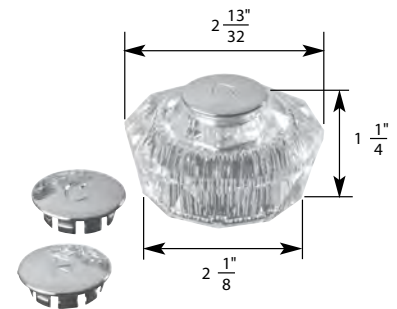

- Finish: Clear and Chrome
- Material: Acrylic
- Includes Handle with Hot, Cold, and Diverter Caps

TUB/SHOWER HANDLE FOR PRICE PFISTER FAUCETS

NON OEM	ITEM	PKG
	SH4984	1 Per Slide Card
	SH4984 B	1 Per Bag

OEM	ITEM	PKG	REF #
Price Pfister®	N/A	Bag	940-031A

STK No.	Description	STK No.	Description
SHB0027	Handle Adapter	N/A	Diverter Handle Cap
SCB0456	Handle Screw	N/A	Single Lever Handle Cap
N/A	Hot Handle Cap	N/A	Single Lever Cartridge
N/A	Cold Handle Cap