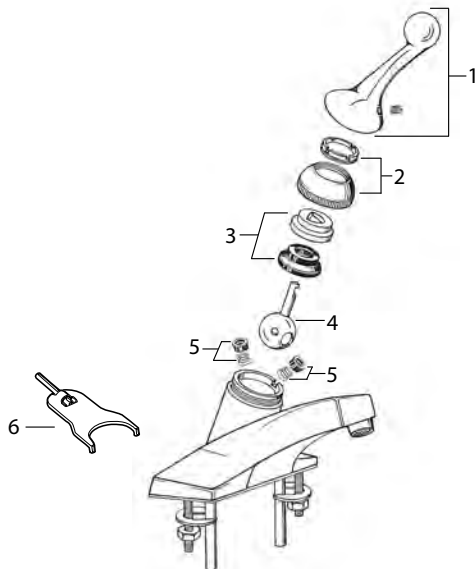

- For Single Handle Faucets
- Handle Finish: Chrome
- Trim Finish: Chrome
- Dual Use Kit: Replaces Existing Lever Handle or Converts Knob to Lever Handle

OEM		
Part	STK No.	Description
1	SHD6808	Delta Lever Handle
	N/A*	Handle Set Screw
2	SLD0175	Delta Retaining Cap w/Adjusting Ring
	SLD0152	Delta Adjusting ring
3	SLD0151	Delta Heart Shaped Cam w/ Packing
4	SLD0103	Delta #70 Stainless Steel Ball
5	SLD0083	Delta New Style Seats & Springs
6	SLD0159 M	Delta Wrench (Included)
	SLD0155	Delta O-Rings (not shown)

* Not Available Separately