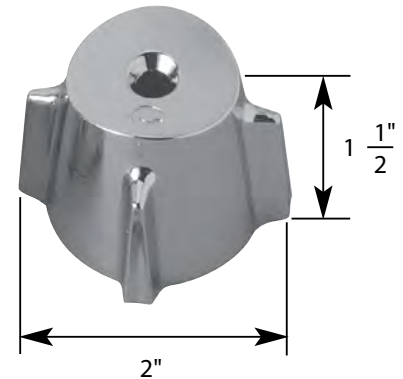

DIV
Diverter

- Crown Imperial
- Finish: Chrome
- Material: Zinc

LAV/KITCHEN/TUB/SHOWER HANDLE FOR PRICE PFISTER FAUCETS

NON OEM	ITEM	PKG
	SH2743	2 Per Slide Card

OEM	ITEM	PKG	REF #
Price Pfister*	N/A	Bag	940-050/060