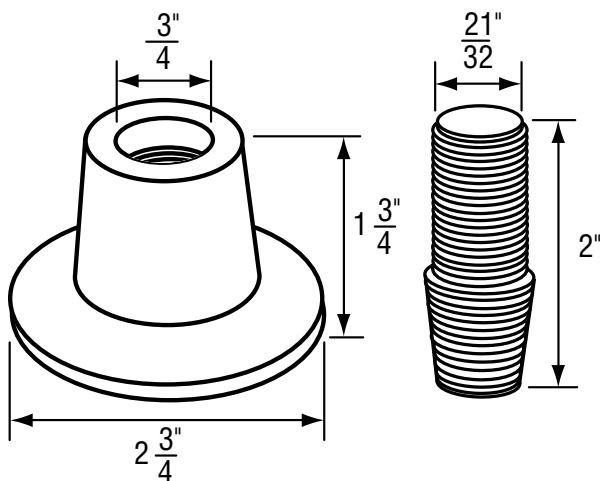

FOR UNIVERSAL FIT

NON OEM	ITEM	PKG
	SH1707	1 Set Per Slide Card

OEM	ITEM	PKG	REF #
	N/A	N/A	N/A

- Recessed
- Finish: Chrome Escutcheon and White Nipple
- Material: Plastic and Zinc
- Includes Escutcheon and Nipple