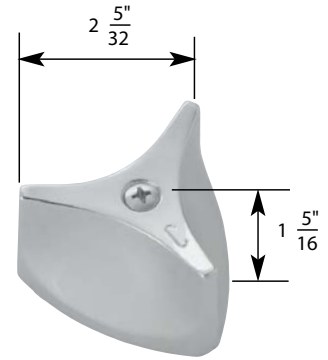

TUB/SHOWER HANDLE FOR CRANE FAUCETS

NON OEM	ITEM	PKG
	SH4319	1 Per Slide Card

OEM	ITEM	PKG	REF #
	N/A	Bag	F16801

STK No.	Description	STK No.	Description
SHB0027	Handle Adapter	N/A	Diverter Handle Cap
SCB0461	Handle Screw	N/A	Single Lever Handle Cap
N/A	Hot Handle Cap	N/A	Single Lever Cartridge
N/A	Cold Handle Cap		

- Riviera
- Finish: Chrome
- Material: Zinc