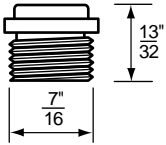

BIBB SEATS

NON OEM	ITEM	PKG
	SC0832X	2 Per Card
	SCB0832X	10 Per Bag

- Bibb Seats For American Standard Faucets
- 7/16" x 24 Thread
- Finish: Brass
- Material: No-Lead Brass