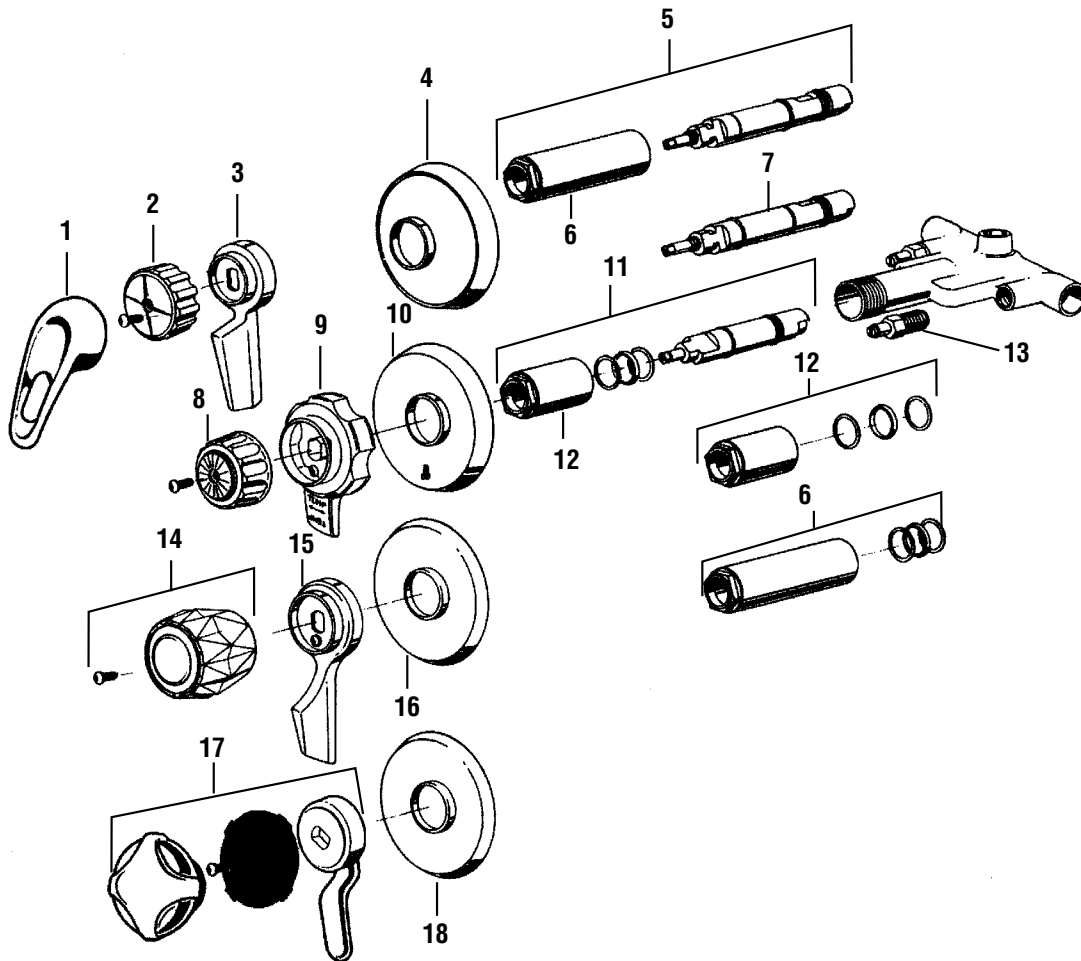

MIXET® NON-PRESSURE BALANCE VALVES

Part	STK No.	OEM No.	Description
1	SHD7090	MLH-HH	Mixet Single Lever Handicap Volume Control Handle
2	SHD7079	MRH-MET	Mixet Single Lever Volume Control Knob – Chrome Metal
3	SHD7080	MLH-MET	Mixet Single Lever Temperature Control Lever Handle – Chrome Metal
4	SWD0401	MDF-5 1/2	Mixet 5-1/2" Deep Escutcheon
5	SLD1150	MS-EXT	Mixet 6-1/4" Stem
6	SWD0441	MLS-RNC	Mixet Long Retainer Nut
7	SLD1152	MS3T	Mixet Pre-1968 Stem
8	SHD7073	MRH-CLR	Mixet Single Lever Volume Control Knob – Clear
	SHD7074	MRH-SMK	Mixet Single Lever Volume Control Knob – Smoke
9	SHD7800	MTH-CLR	Mixet Single Lever Temperature Control Handle – Clear
	SHD7801	MTH-SMK	Mixet Single Lever Temperature Control Handle – Smoke
10	SWD0400	MLF	Mixet 4-1/2" Escutcheon
	SWD0402	MLF-5 1/2	Mixet 5-1/2" Escutcheon
11	SLD1350	MS5AT C	Mixet 4-1/2" Stem
12	SWD0409	MSRN C	Mixet Retainer Nut
13	SWD0439	MCSVS	Mixet Concealed Stops (Pair)
14	SHD7077	MDXRH-CLR	Mixet Single Lever Deluxe Round Volume Control Knob
15	SHD7072	MLP-CP	Mixet Single Lever Temperature Control Lever Handle
16	SWD0404	MVF-5 1/2	Mixet 5-1/2" Shallow Escutcheon
17	SHD7089 D	MULTRH/LH	Mixet Single Lever Ultimate Volume & Temperature Control Knob
18	SWD0402	MLF-5 1/2	Mixet 5-1/2" Escutcheon

FAUCET EXPLOSIONS