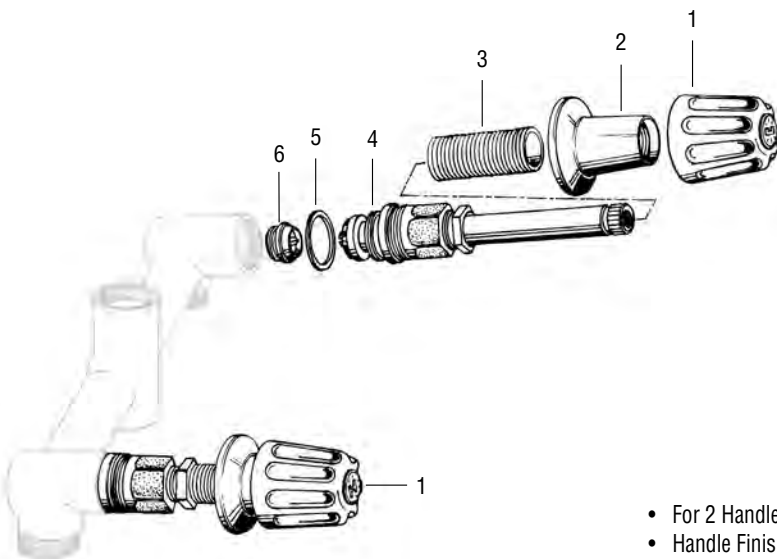

- For 2 Handle Faucets
- Handle Finish: Chrome
- Trim Finish: Chrome
- Handles have a Short/Deep Broach

NON-OEM		
Part	STK No .	Description
1	SH4576	Gerber Tub Handles (Pair) - Short/Deep Broach
	SHB0600	Hot Handle Cap
	SHB0601	Cold Handle Cap
	SCB0456	Handle Screw (Not Pictured)
2	SH1650	Gerber Escutcheon
3	SH1245	Gerber Escutcheon Nipple
4	ST3969	Gerber Hot/Cold Tub Stem
5	SC0196	Cap Thread Gasket
6	SC1096X	Gerber Seat