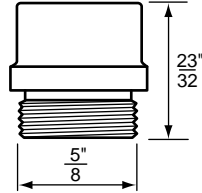

BIBB SEATS

NON OEM	ITEM	PKG
	SC0907	2 Per Card
	SCB0907	10 Per Bag

- Bibb Seats For Central Brass Faucets
- 5/8" x 24 Thread
- Finish: Brass
- Material: Brass