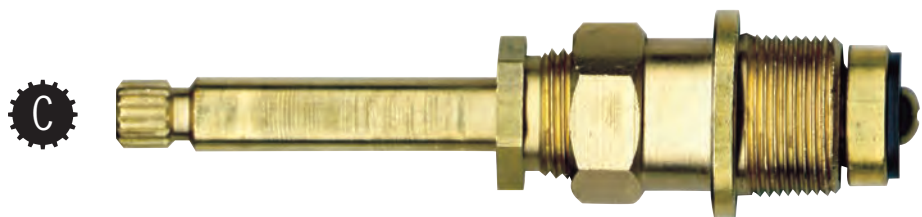

TUB/SHOWER STEM FOR CENTRAL BRASS FAUCETS

NON OEM	ITEM	PKG	
Hot/Cold	ST2348	1 Per Snap Pack	H/C Hot/Cold

OEM	ITEM	PKG	REF #
	N/A	N/A	N/A

STK No.	Description	STK No.	Description
SC2116	Bibb Washer	SC0205	Cap Thread Gasket
SC0004	Bibb Screw	SC0115	Bonnet Packing
SC0907	Bibb Seat	SH4211	Handle
SH0021	Handle Adapter	SH4212	Handle

Most Common Handle - SH4211/SH4212

- Compression Stem
- Finish: Brass
- Material: Brass
- Length 8 (4-3/16")