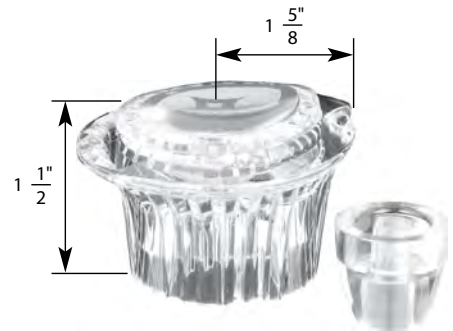

- Chateau Teardrop
- Finish: Clear
- Material: Acrylic
- Includes Broach Adaptor to Convert from Short/Deep to Long/Shallow Broach

LAV/KITCHEN HANDLE FOR MOEN FAUCETS

NON OEM	ITEM	PKG	
	SH7185	1 Per Slide Card	
	SH7185 B	1 Per Bag	
OEM	ITEM	PKG	REF #
	SHD7185 D	1 Per Clamshell	

STK No.	Description	STK No.	Description
N/A	Handle Adapter	N/A	Diverter Handle Cap
N/A	Handle Screw	SH0304	Single Lever Handle Cap
N/A	Hot Handle Cap	N/A	Single Lever Cartridge
N/A	Cold Handle Cap		

S/L
Single Lever