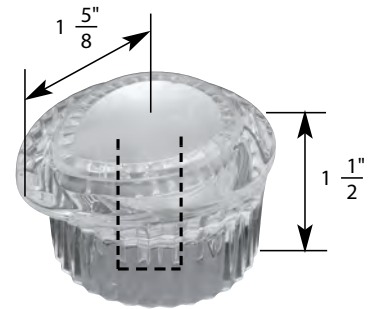

TUB/SHOWER HANDLE FOR MOEN FAUCETS

NON OEM	ITEM	PKG	
	SH7187	1 Per Slide Card	

OEM	ITEM	PKG	REF #
	N/A	Bag	100710 (94514)

Also Available In:

Faucet Rebuild Kits Tub/Shower - SK0237, SK0238

STK No.	Description	STK No.	Description
N/A	Handle Adapter	N/A	Diverter Handle Cap
N/A	Handle Screw	N/A	Single Lever Handle Cap
N/A	Hot Handle Cap	N/A	Single Lever Cartridge
N/A	Cold Handle Cap		

- Posi-Temp - Long/Shallow Broach
- Finish: Clear
- Material: Acrylic