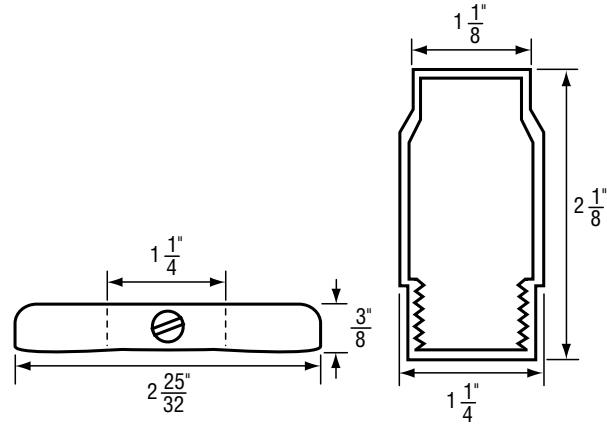

FOR STERLING FAUCETS

NON OEM	ITEM	PKG
	SH1805	1 Set Per Card

OEM	ITEM	PKG	REF #
	N/A	Bag	99S5036 & A8107

- Finish: Chrome
- Material: Zinc
- Includes Escutcheon and Sleeve