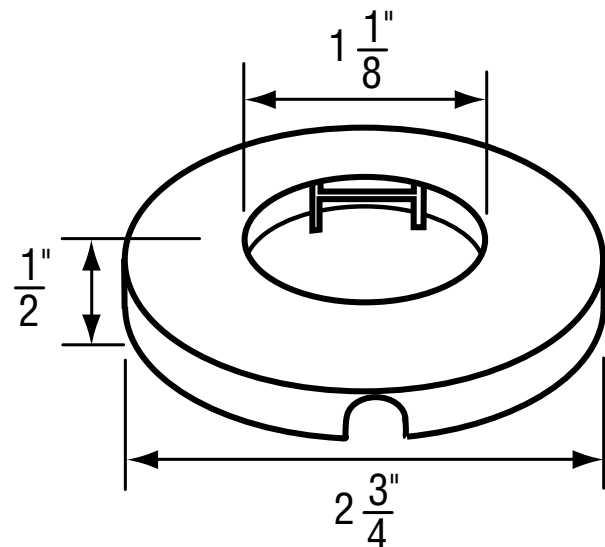

FOR GERBER FAUCETS

NON OEM	ITEM	PKG
	SH1526	1 Per Card
	SH1526 B	1 Per Bag

OEM	ITEM	PKG	REF #
	N/A	Bag	97-600

- Finish: Chrome
- Material: Zinc
- Includes Set Screw