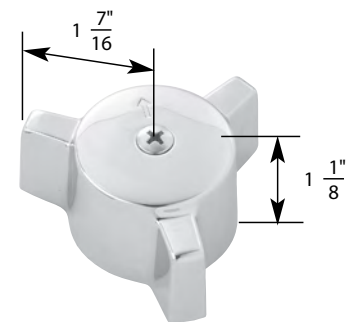

LAV/KITCHEN/TUB/SHOWER HANDLE FOR BRIGGS FAUCETS

NON OEM	ITEM	PKG	
	SH4117 B	1 Per Bag	
OEM	ITEM	PKG	REF #
	N/A	Bag	3141

STK No.	Description	STK No.	Description
SH0023	Handle Adapter	N/A	Diverter Handle Cap
SCB0474	Handle Screw	N/A	Single Lever Handle Cap
N/A	Hot Handle Cap	N/A	Single Lever Cartridge
N/A	Cold Handle Cap		

DIV
Diverter

- Finish: Chrome
- Material: Zinc