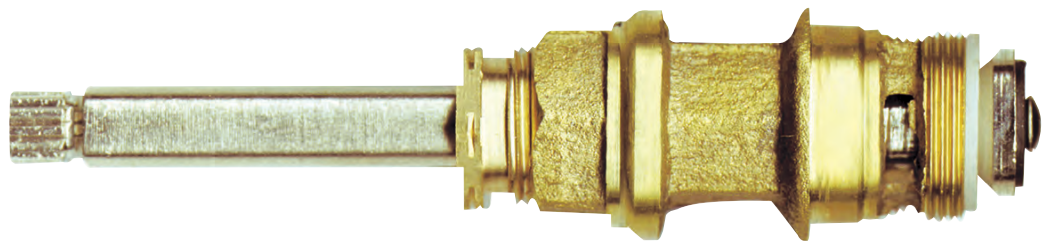

TUB/SHOWER DIVERTER STEM FOR PRICE PFISTER FAUCETS

NON OEM	ITEM	PKG
Diverter	ST3398	1 Per Snap Pack
Diverter	N/A	N/A

DIV
Diverter

OEM Price Pfister™	ITEM	PKG	REF #
Diverter	N/A	N/A	910-052