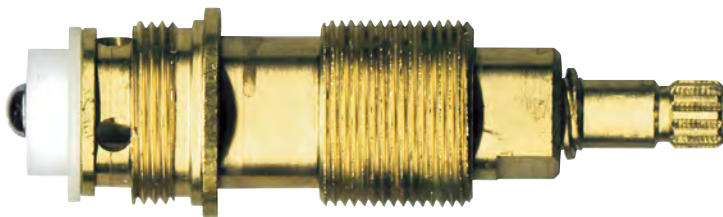

Page B-71

STEMS BY MANUFACTURER

FOR PRICE PFISTER FAUCETS (Continued)

ST2499

OEM Ref #
N/A

Page B-79

ST2874

OEM Ref #
N/A