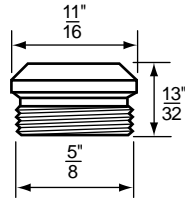

BIBB SEATS

NON OEM	ITEM	PKG
	SCB1821X	10 Per Bag

- Bibb Seats For T & S Brass Faucets
- 5/8" x 27 Thread
- Finish: Brass
- Material: No-Lead Brass