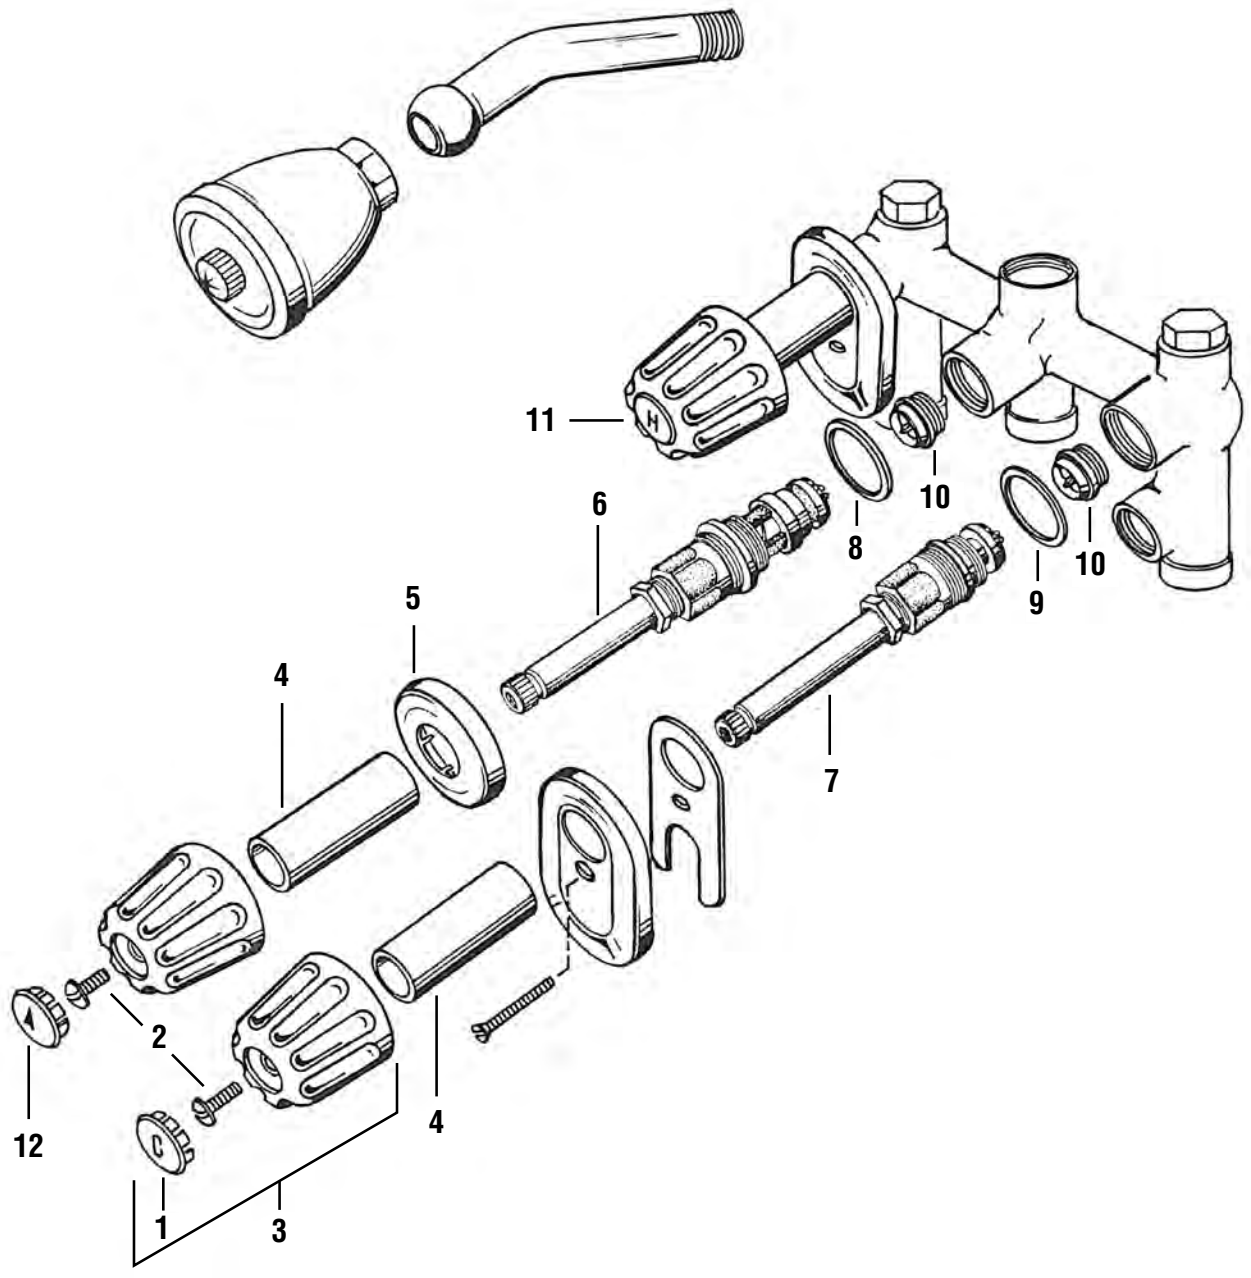

FOR GERBER FAUCETS - MODELS 48-024-83, 48-026-83, 48-034-83 & 48-036-83

Part	STK No.	Description
1	SHB0601	Cold Handle Caps
2	SCB0456	Handle Screws
3	SH4577	Handle with Hot, Cold and Diverter Caps
4	SH1395	Sleeve
5	SH1526	Escutcheon with Screw
6	ST3968	Diverter Stem
7	ST3969	Hot/Cold Stem
8	SC0262	Cap Thread Gaskets (Pair)
9	SC0196X	Cap Thread Gaskets (Pair)
10	SC1096	Bibb Seats (Pair)
11	SHB0600	Hot Handle Caps
12	SHB0602	Diverter Handle Caps

FAUCET EXPLOSIONS