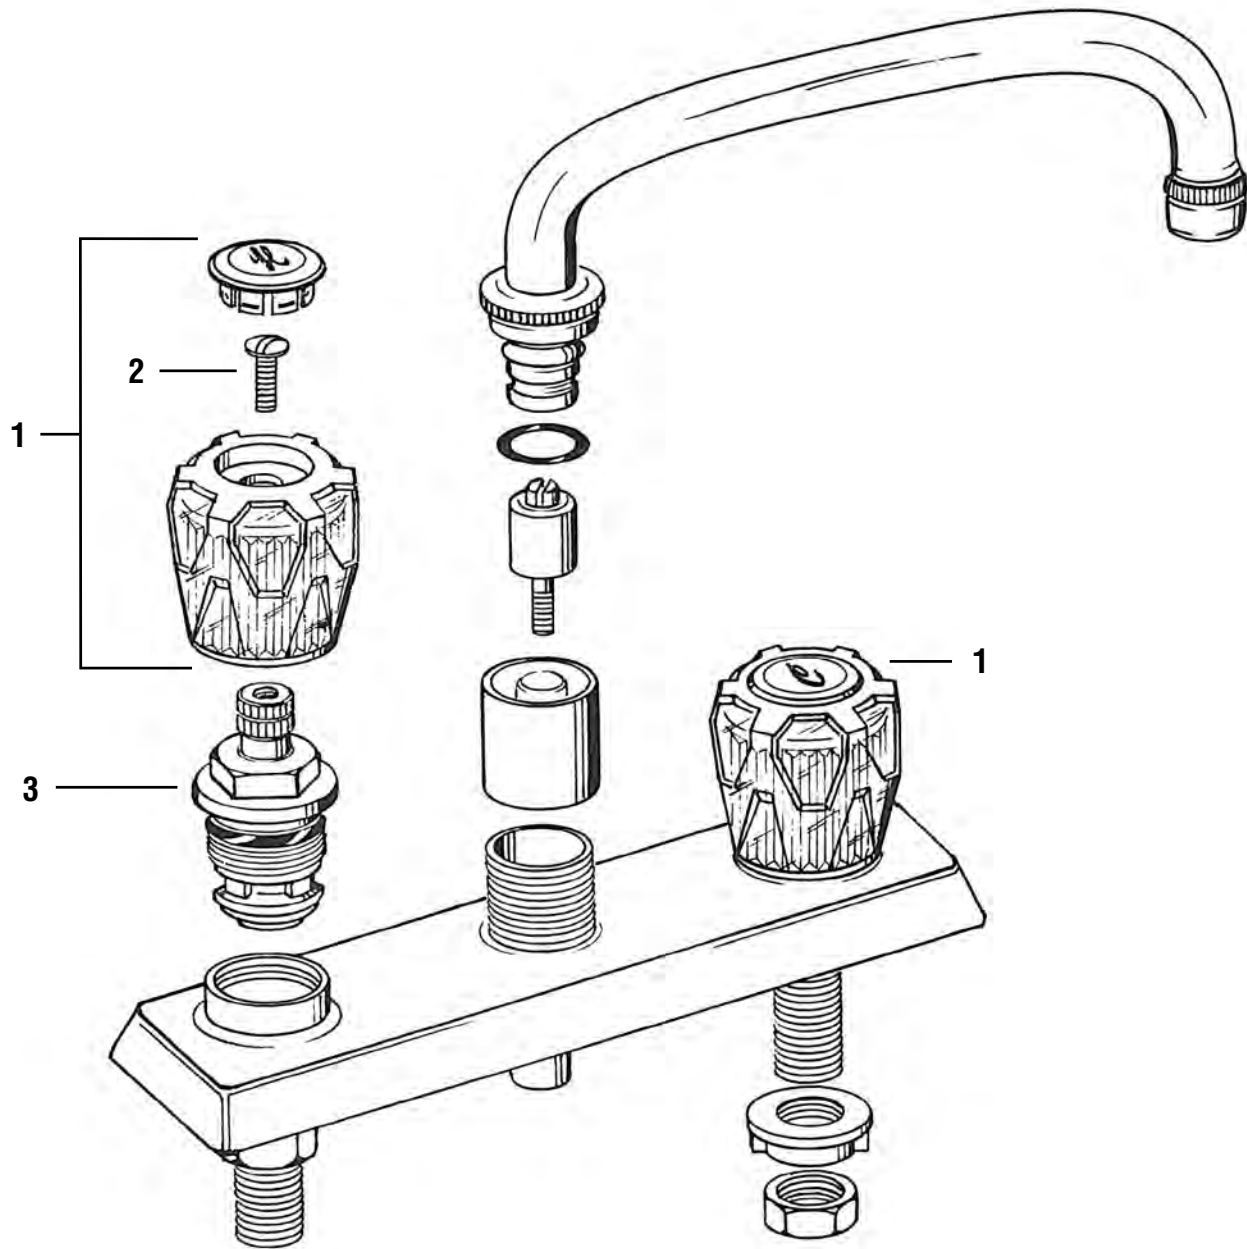

FOR MOEN FAUCETS - CHALET MODELS 77900 & 77901

Part	STK No.	Description
1	SH2641	Hot and Cold Handle Pair
2	SCB0476	Handle Screws
3	ST0942X	Hot/Cold Stem

FAUCET EXPLOSIONS