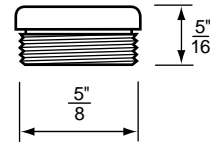

BIBB SEATS

NON OEM	ITEM	PKG
	SC1871X	2 Per Card
	SCB1871X	10 Per Bag

- Bibb Seats For Union Brass Faucets
- 5/8" x 18 Thread
- Finish: Brass
- Material: No-Lead Brass