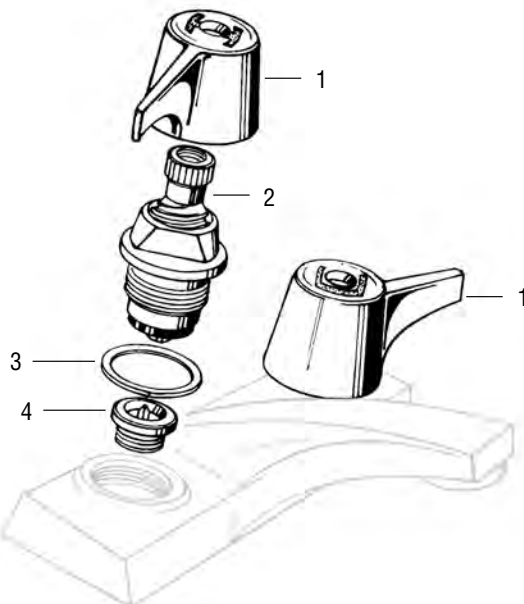

- For 2 Handle Faucets
- Handle Finish: Chrome

NON-OEM		
Part	STK No.	Description
1	SH3164 B	Union Brass Lav/Kitchen Handles (Pair)
	N/A*	Handle Screw (Not Pictured)
2	ST0154X	Union Brass Hot Stem
	ST0155X	Union Brass Cold Stem (Not Pictured)
3	SC0201	Cap Thread Gasket
4	SC1874X	Union Brass Seat
*Not Available Separately