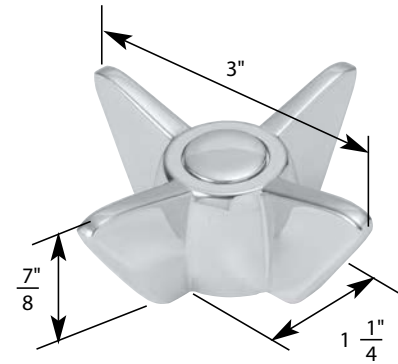

TUB/SHOWER HANDLE FOR AMERICAN STANDARD FAUCETS

NON OEM	ITEM	PKG
	SH4002	1 Per Slide Card

OEM	ITEM	PKG	REF #
	N/A	Bag	55906-024 & 72802-02

STK No.	Description	STK No.	Description
SH0021	Handle Adapter	SHB0508	Diverter Handle Cap
SC0006	Handle Screw	N/A	Single Lever Handle Cap
N/A	Hot Handle Cap	N/A	Single Lever Cartridge
N/A	Cold Handle Cap		

DIV
Diverter

- Colony
- Finish: Chrome
- Material: Zinc