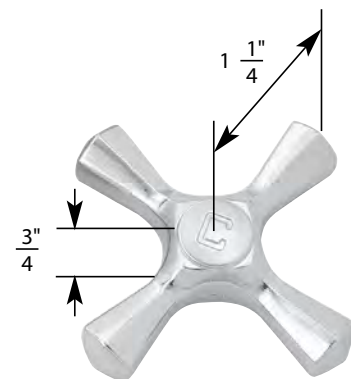

LAV/KITCHEN HANDLE FOR GERBER FAUCETS

NON OEM	ITEM	PKG
	SH2384 B	2 Per Bag

OEM	ITEM	PKG	REF #
	N/A	Bag	98-793

STK No.	Description	STK No.	Description
SH0009	Handle Adapter	N/A	Diverter Handle Cap
SCB0456	Handle Screw	N/A	Single Lever Handle Cap
N/A	Hot Handle Cap	N/A	Single Lever Cartridge
N/A	Cold Handle Cap		

- Cross
- Finish: Chrome
- Material: Zinc
- Includes Hot and Cold Handles