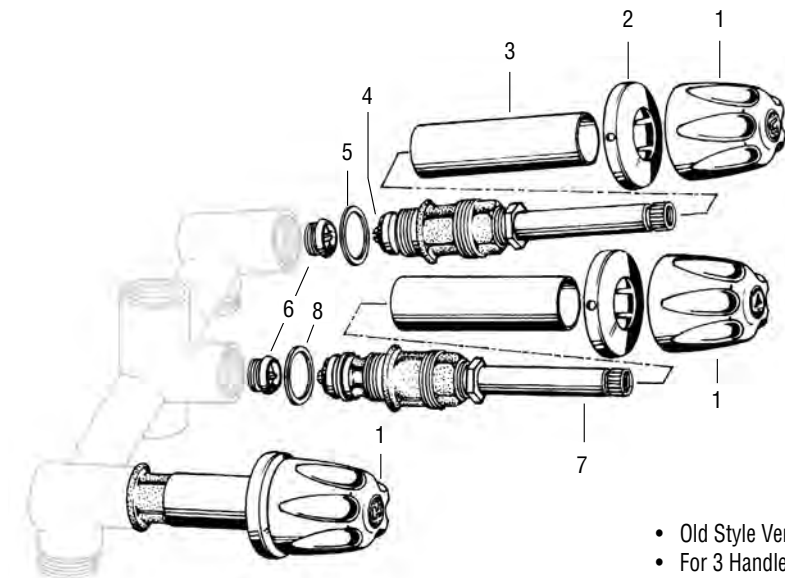

- Old Style Verve
- For 3 Handle Faucets
- Handle Finish: Chrome
- Trim Finish: Chrome

NON-OEM		
Part	STK No.	Description
1	SH4991	Price Pfister Tub Handles (Set)
	SHB0687	Hot Handle Cap
	SHB0685	Cold Handle Cap
	SHB0686	Diverter Handle Cap
	SCB0456	Handle Screw (Not Pictured)
2	SH1325	Price Pfister Round Escutcheon
3	SH1420	Escutcheon Sleeve
4	ST5322	Price Pfister Hot/Cold Stem
5	SC0208	Cap Thread Gasket
6	SC1312	Price Pfister Seat
7	ST5324	Price Pfister Diverter Stem
8	SC0262	Cap Thread Gasket