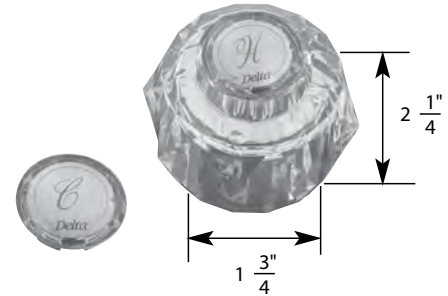

STK No.	Description	STK No.	Description
SH0026	Handle Adapter	N/A	Diverter Handle Cap
SCB0473	Handle Screw	N/A	Single Lever Handle Cap
SHD0254 C	Hot Handle Cap	N/A	Single Lever Cartridge
SHD0254 C	Cold Handle Cap		