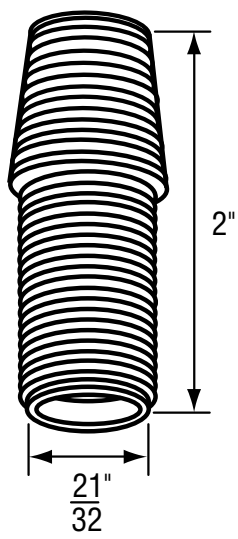

FOR UNIVERSAL FIT

NON OEM	ITEM	PKG
	SH1227	1 Per Card

OEM	ITEM	PKG	REF #
	N/A	N/A	N/A

- Finish: White
- Material: Plastic
- Universal Tapered Threads - 18 TPI