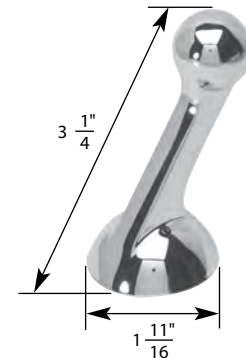

LAV/KITCHEN HANDLE FOR DELTA FAUCETS

NON OEM	ITEM	PKG	
	SH6808	1 Per Slide Card	
OEM	ITEM	PKG	REF #
DELTA GENUINE PARTS	SHD6808	1 Per Bag	RP90