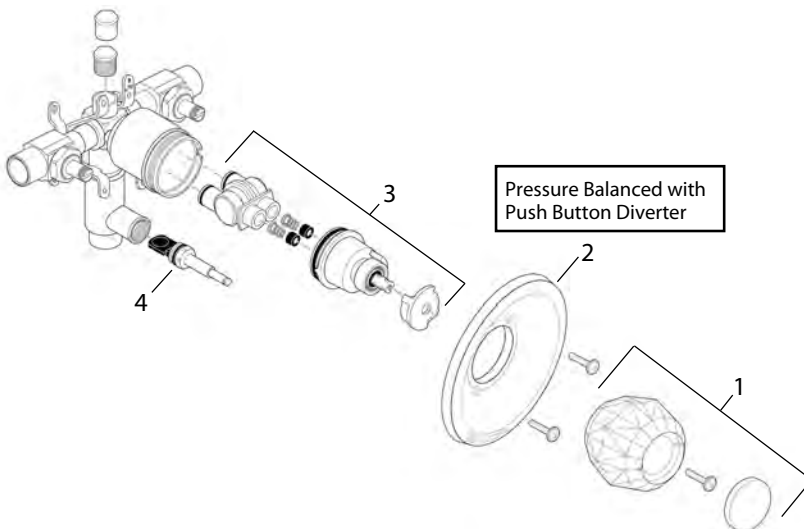

Pressure Balanced with Push Button Diverter

- Monitor® 1300/1400 Series
- For Single Handle Faucets
- Handle Finish: Clear Acrylic
- Trim Finish: Chrome

OEM		
Part	STK No.	Description
1	SHD6814	Delta Handle
	N/A*	Delta Handle Cap
	N/A*	Delta Handle Screw
2	N/A*	Delta Escutcheon
	SCD0055	Delta Escutcheon Screw
3	SLD1325	Delta Cartridge
4	SLD0160	Delta Diverter Stem

* Not Available Separately

FAUCET REBUILD KITS