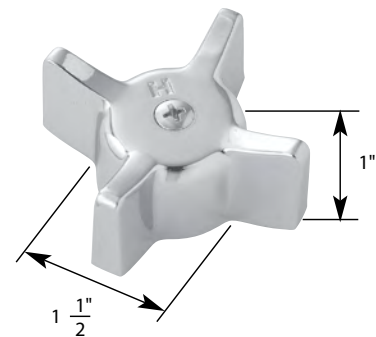

TUB/SHOWER HANDLE FOR GERBER FAUCETS

NON OEM	ITEM	PKG
	SH4573	1 Per Slide Card

OEM	ITEM	PKG	REF #
	N/A	Bag	90-400

STK No.	Description	STK No.	Description
SHB0022	Handle Adapter	N/A	Diverter Handle Cap
SCB0456	Handle Screw	N/A	Single Lever Handle Cap
N/A	Hot Handle Cap	N/A	Single Lever Cartridge
N/A	Cold Handle Cap		

H Hot

- Finish: Chrome
- Material: Zinc