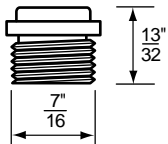

- Bibb Seats For American Standard Faucets
- 9/16" x 24 Thread
- Finish: Brass
- Material: No-Lead Brass

BIBB SEATS

NON OEM	ITEM	PKG
	SCB0837	10 Per Bag

- Bibb Seats For American Standard Faucets
- 7/16" x 24 Thread
- Finish: Brass
- Material: Brass