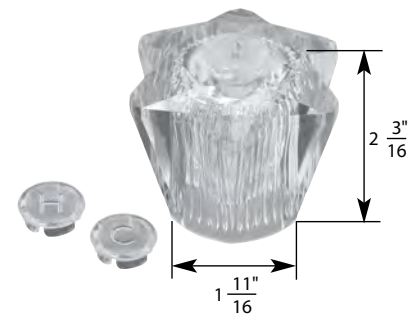

- Canopy Lever
- Finish: Chrome
- Material: Zinc
- Includes Hot and Cold Handles

TUB/SHOWER HANDLE FOR STREAMWAY FAUCETS

NON OEM	ITEM	PKG	
	SH5465	1 Per Slide Card	
OEM	ITEM	PKG	REF #
	N/A	Bag	3500-3A/H/C