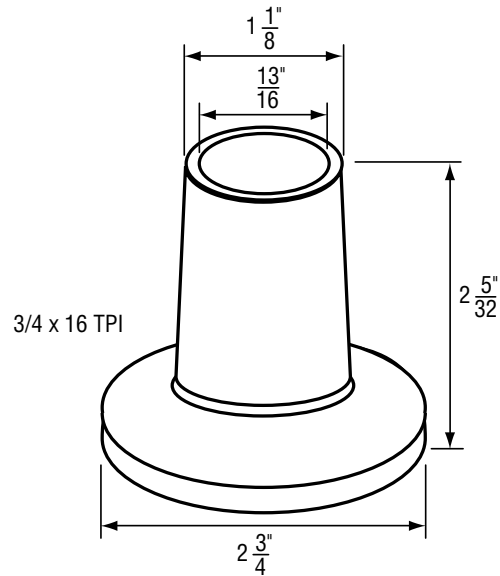

FOR KOHLER/STERLING FAUCETS

NON OEM	ITEM	PKG
	SH1695 B	1 Per Bag

OEM	ITEM	PKG	REF #
	N/A	N/A	N/A

- One Piece - New Style
- Finish: Chrome
- Material: Zinc