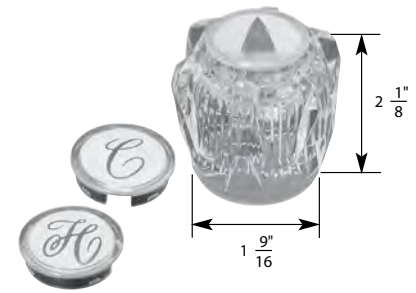

TUB/SHOWER HANDLE FOR MOEN FAUCETS

NON OEM	ITEM	PKG
	SH4945	1 Per Slide Card
	SH4945 B	1 Per Bag

OEM	ITEM	PKG	REF #
	N/A	Bag	14359 (96786) hot & cold only