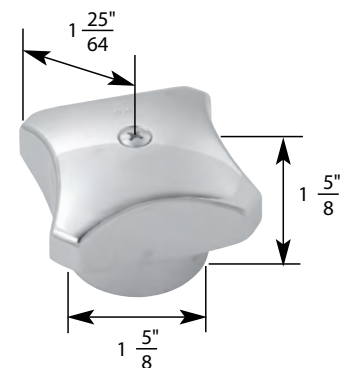

TUB/SHOWER HANDLE FOR KOHLER FAUCETS

NON OEM	ITEM	PKG
	SH4783 B	1 Per Bag

OEM	ITEM	PKG	REF #
	N/A	Bag	41981-H

STK No.	Description	STK No.	Description
SHB0024	Handle Adapter	N/A	Diverter Handle Cap
SCB0461	Handle Screw	N/A	Single Lever Handle Cap
N/A	Hot Handle Cap	N/A	Single Lever Cartridge
N/A	Cold Handle Cap		

- Triton
- Finish: Chrome
- Material: Zinc