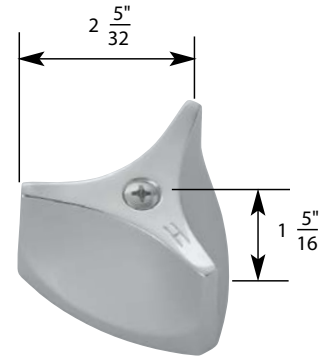

H Hot **C** Cold

- 4" Blade
- Finish: Chrome
- Material: Zinc
- Includes Hot and Cold Handles

TUB/SHOWER HANDLE FOR CRANE FAUCETS

NON OEM	ITEM	PKG
	SH4318	1 Per Slide Card

OEM	ITEM	PKG	REF #
	N/A	Bag	F16799