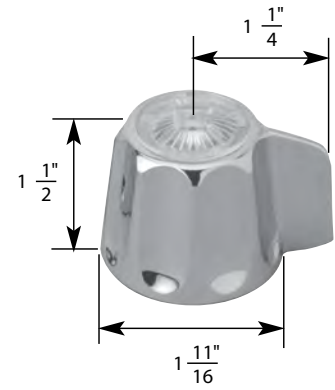

LAV/KITCHEN HANDLE FOR GERBER FAUCETS

NON OEM	ITEM	PKG
	SH2382	2 Per Slide Card
	SH2382 B	2 Per Bag

OEM	ITEM	PKG	REF #
	N/A	Bag	98-797H&C

Also Available In:

Faucet Rebuild Kits Lav/Kitchen - SK0146X

STK No.	Description	STK No.	Description
SH0009	Handle Adapter	N/A	Diverter Handle Cap
SCB0456	Handle Screw	N/A	Single Lever Handle Cap
SHB0600	Hot Handle Cap	N/A	Single Lever Cartridge
SHB0601	Cold Handle Cap		

- Centerset
- Finish: Chrome
- Material: Zinc
- Includes Hot and Cold Handles