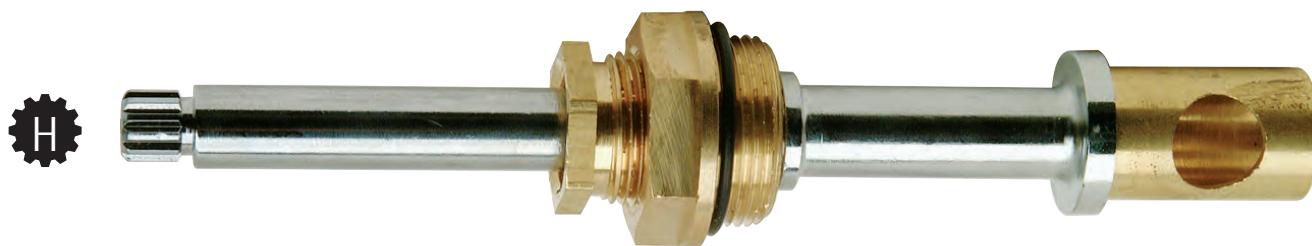

TUB/SHOWER DIVERTER STEM FOR REPCAL FAUCETS

NON OEM	ITEM	PKG
Diverter	ST5312	1 Per Clamshell

DIV
Diverter

OEM	ITEM	PKG	REF #
	N/A	N/A	N/A