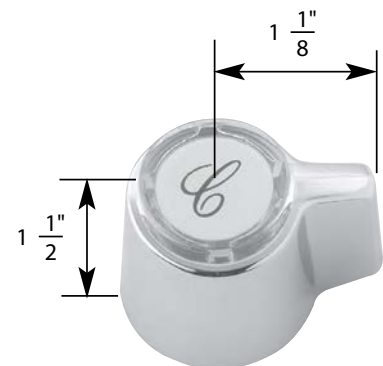

LAV/KITCHEN HANDLE FOR STERLING FAUCETS

NON OEM	ITEM	PKG
	SH2957	2 Per Slide Card

OEM	ITEM	PKG	REF #
	N/A	Bag	A1926

STK No.	Description	STK No.	Description
SH0014	Handle Adapter	SHB0938	Diverter Handle Cap
SC0005	Handle Screw	N/A	Single Lever Handle Cap
SHB0933	Hot Handle Cap	N/A	Single Lever Cartridge
SHB0931	Cold Handle Cap		

H
Hot

C
Cold

- Finish: Chrome
- Material: Zinc
- Includes Hot and Cold Handles