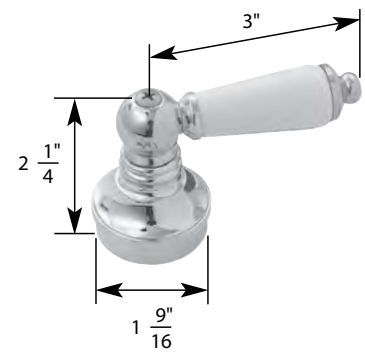

LAV/KITCHEN/TUB/SHOWER UNIVERSAL HANDLE

NON OEM	ITEM	PKG	
	SH5750	1 Per Clamshell	
OEM	ITEM	PKG	REF #
	N/A	N/A	N/A

- Lever Handle
- Finish: Polished Brass and White
- Material: Ceramic and Zinc
- Includes the Most Popular Adaptors and Handle Screws

STK No.	Description	STK No.	Description
SH0004	Handle Adapter	N/A	Diverter Handle Cap
N/A	Handle Screw	N/A	Single Lever Handle Cap
N/A	Hot Handle Cap	N/A	Single Lever Cartridge
N/A	Cold Handle Cap