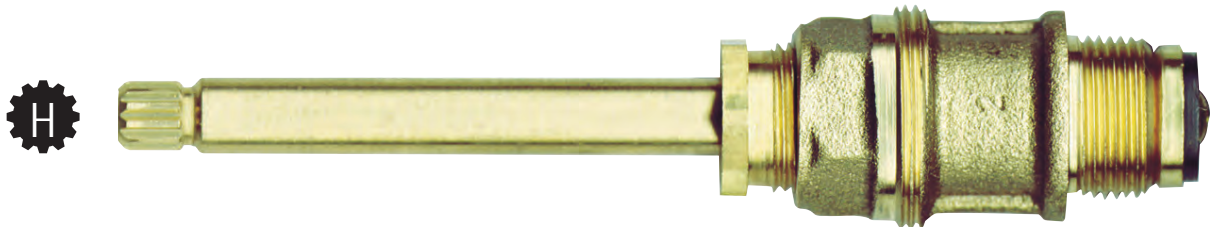

TUB/SHOWER STEM FOR PRICE PFISTER FAUCETS

NON OEM	ITEM	PKG
Hot/Cold	ST5322	1 Per Snap Pack
Hot/Cold	ST5322 B	1 Per Bag

H/C
Hot/Cold

OEM Price Pfister™	ITEM	PKG	REF #
Hot/Cold	N/A	Bag	910-372