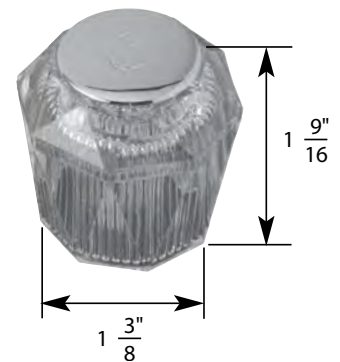

LAV/KITCHEN/TUB/SHOWER HANDLE FOR PRICE PFISTER FAUCETS

NON OEM	ITEM	PKG
	SH2749	2 Per Slide Card

OEM	ITEM	PKG	REF #
Price Pfister®	N/A	Bag	941-123A/133A

STK No.	Description	STK No.	Description
SHB0027	Handle Adapter	N/A	Diverter Handle Cap
SCB0473	Handle Screw	N/A	Single Lever Handle Cap
SHB0845	Hot Handle Cap	N/A	Single Lever Cartridge
SHB0840	Cold Handle Cap		

- Contessa
- Finish: Clear and Chrome
- Material: Acrylic
- Includes Hot and Cold Handles