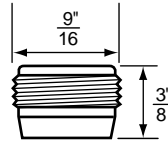

BIBB SEATS

NON OEM	ITEM	PKG
	SCB1116X	10 Per Bag

- Bibb Seats For Harcraft Faucets
- 9/16" x 20 Thread
- Finish: Brass
- Material: No-Lead Brass