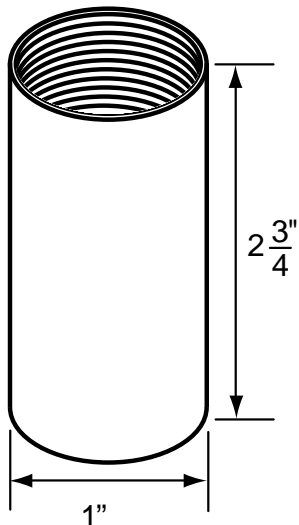

FOR SAVOY FAUCETS

NON OEM	ITEM	PKG
	SH1328 B	1 Per Bag

OEM	ITEM	PKG	REF #
	N/A	N/A	N/A

- Finish: Chrome
- Material: Brass