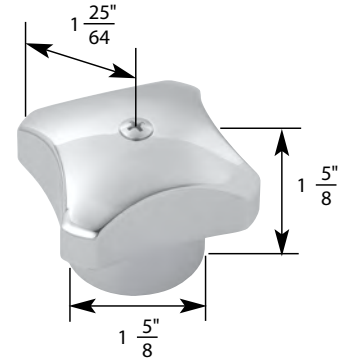

TUB/SHOWER HANDLE FOR KOHLER FAUCETS

NON OEM	ITEM	PKG
	SH4785 B	1 Per Bag

OEM	ITEM	PKG	REF #
	N/A	Bag	41981

STK No.	Description	STK No.	Description
SHB0024	Handle Adapter	N/A	Diverter Handle Cap
SCB0461	Handle Screw	N/A	Single Lever Handle Cap
N/A	Hot Handle Cap	N/A	Single Lever Cartridge
N/A	Cold Handle Cap		

DIV
Diverter

- Triton
- Finish: Chrome
- Material: Zinc