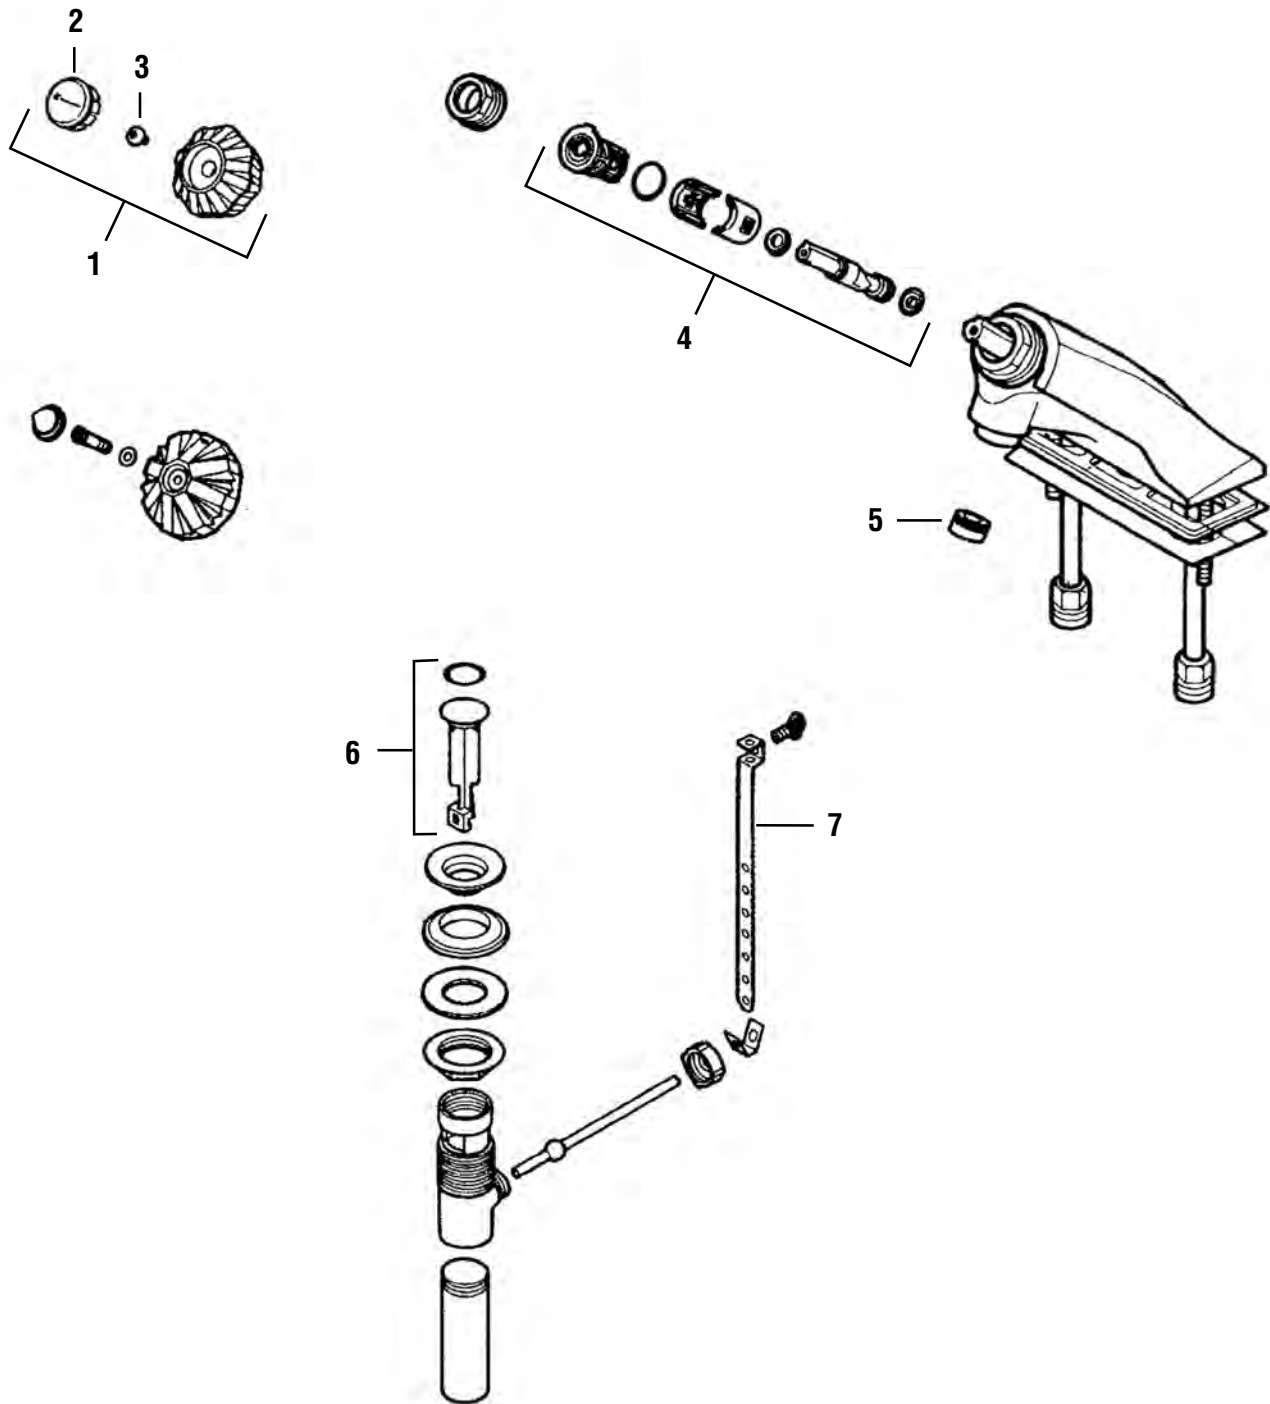

FOR PRICE PFISTER FAUCETS - AVANTE 41 SERIES

Part	STK No.	Description
1	SH7430	Single Lever Acrylic Handle for Avante
2	SH0331	Single Lever Handle Cap
3	SCB0473	Handle Screws
4	SL1450	Cartridge for Avante
5	SF0205X	Dual Thread Aerator - Polished Brass
6	SF1850	Pop-Up Stopper - Polished Brass
7	SF1935	Pop-Up Rod Assembly

FAUCET EXPLOSIONS