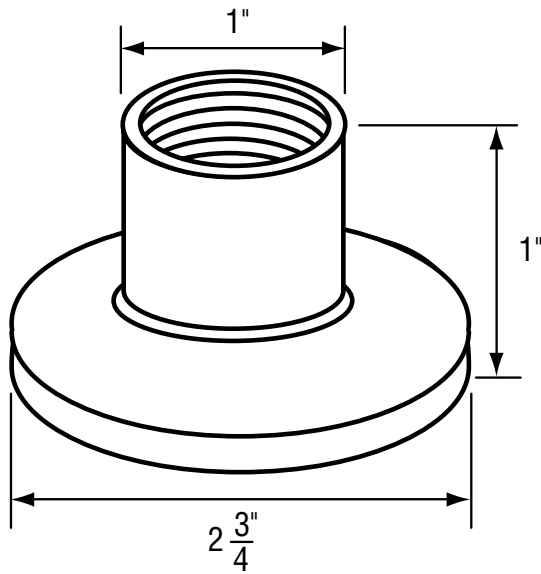

FOR STREAMWAY FAUCETS

NON OEM	ITEM	PKG
	SH1578	1 Per Card
	SH1578 B	1 Per Bag

OEM	ITEM	PKG	REF #
	N/A	N/A	N/A

- Finish: Chrome
- Material: Plastic