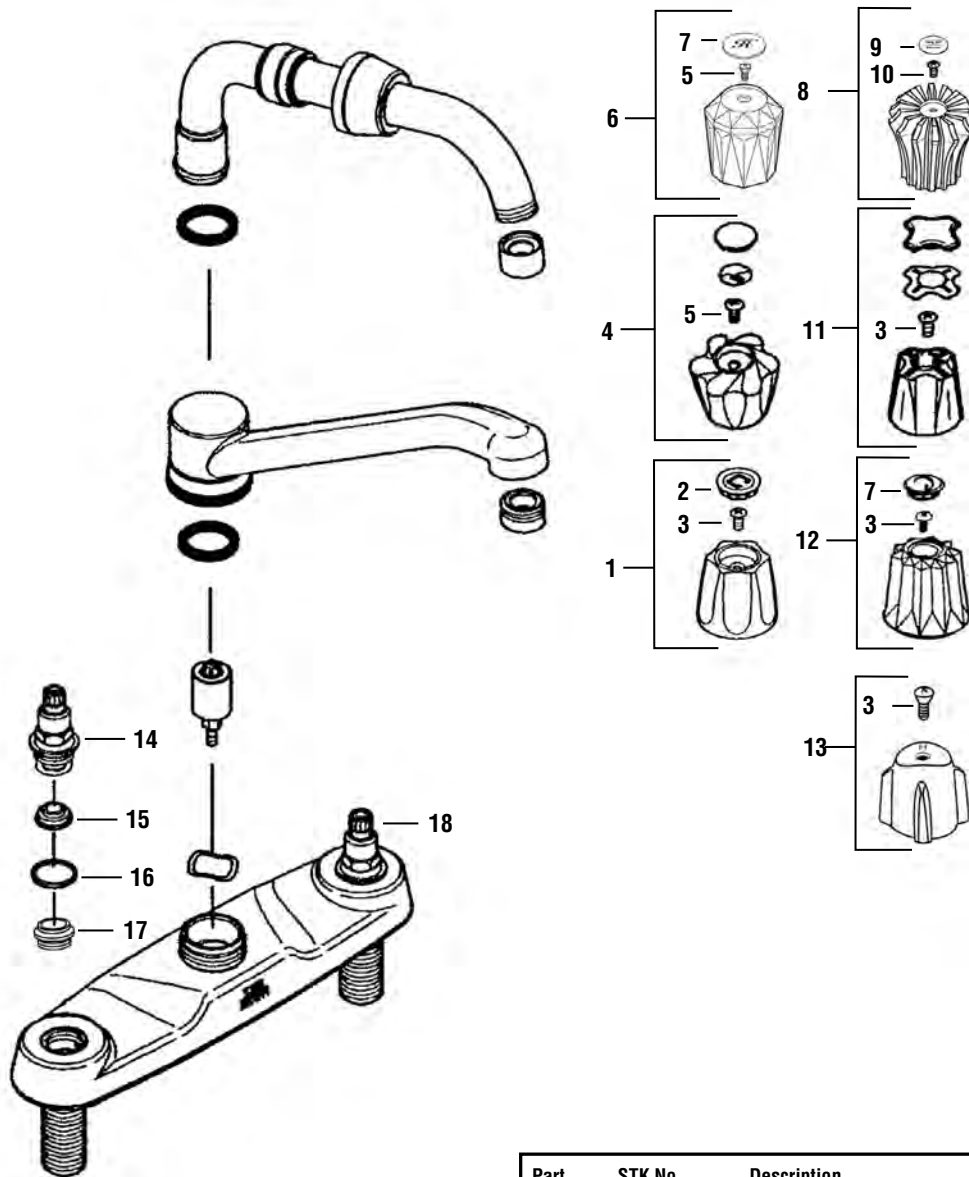

FOR PRICE PFISTER FAUCETS - VERVE, CONTEMPERA, CONTESSA, MARQUIS & WINDSOR

Part	STK No.	Description
1	SH2745	Hot and Cold Handle Pair for O/S Verve
2	SHB0685	Cold Handle Caps
	SHB0687	Hot Handle Caps (Not Shown)
3	SCB0456	Handle Screws
4	SH2754	Hot and Cold Handle Pair for N/S Windsor
5	SCB0473	Handle Screws
6	SH2749	Hot and Cold Handle Pair for Contessa
7	SHB0845	Hot Handle Caps
	SHB0840	Cold Handle Caps
8	SH2747	Hot and Cold Handle Pair for Marquis
9	SHB0509	Hot Handle Caps
	SHB0507	Cold Handle Caps (Not Shown)
10	SCB0456	Handle Screws
11	SH2752	Hot and Cold Handle Pair for N/S Verve
12	SH2751	Hot and Cold Handle Pair for O/S Windsor
13	SH2743	Hot and Cold Handle Pair for Contempra
14	ST0849X	Hot Stem
15	SF0230	Washers for Hydroseal
16	SC0201	Cap Thread Gaskets (Pair)
17	SC1311X	Bibb Seats (Pair)
18	ST0852X	Cold Stem

FAUCET EXPLOSIONS