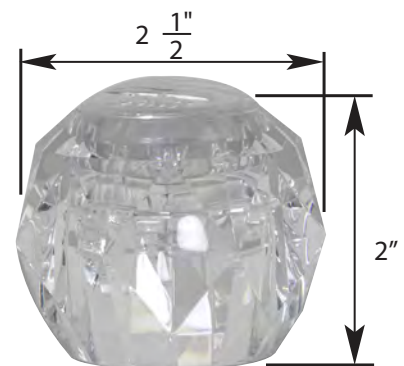

LAV/KITCHEN HANDLE FOR DELTA FAUCETS

NON OEM	ITEM	PKG
	N/A	N/A

OEM	ITEM	PKG	REF #
	SHD2231	2 Per Box	H41

STK No.	Description	STK No.	Description
SH0026	Handle Adapter	N/A	Diverter Handle Cap
SCB0473	Handle Screw	N/A	Single Lever Handle Cap
SHD0562 D	Hot Handle Cap	N/A	Single Lever Cartridge
SHD0562 D	Cold Handle Cap		

H
Hot

C
Cold

- Finish: Clear
- Material: Acrylic
- Includes Hot and Cold Handles