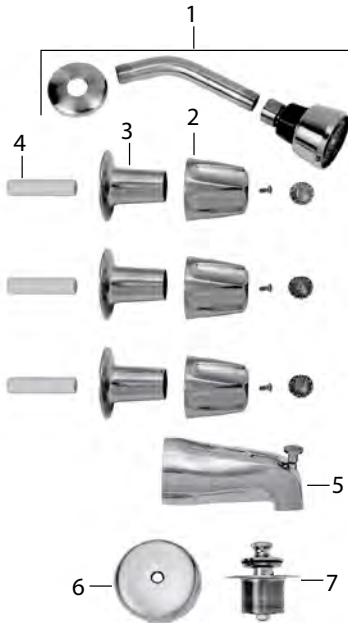

TUB/SHOWER REBUILD KIT FOR PRICE PFISTER FAUCETS

NON OEM	ITEM	PKG
	SK0288 B	1 Kit Per Box

OEM	ITEM	PKG	REF #
Price Pfister*	N/A	N/A	N/A