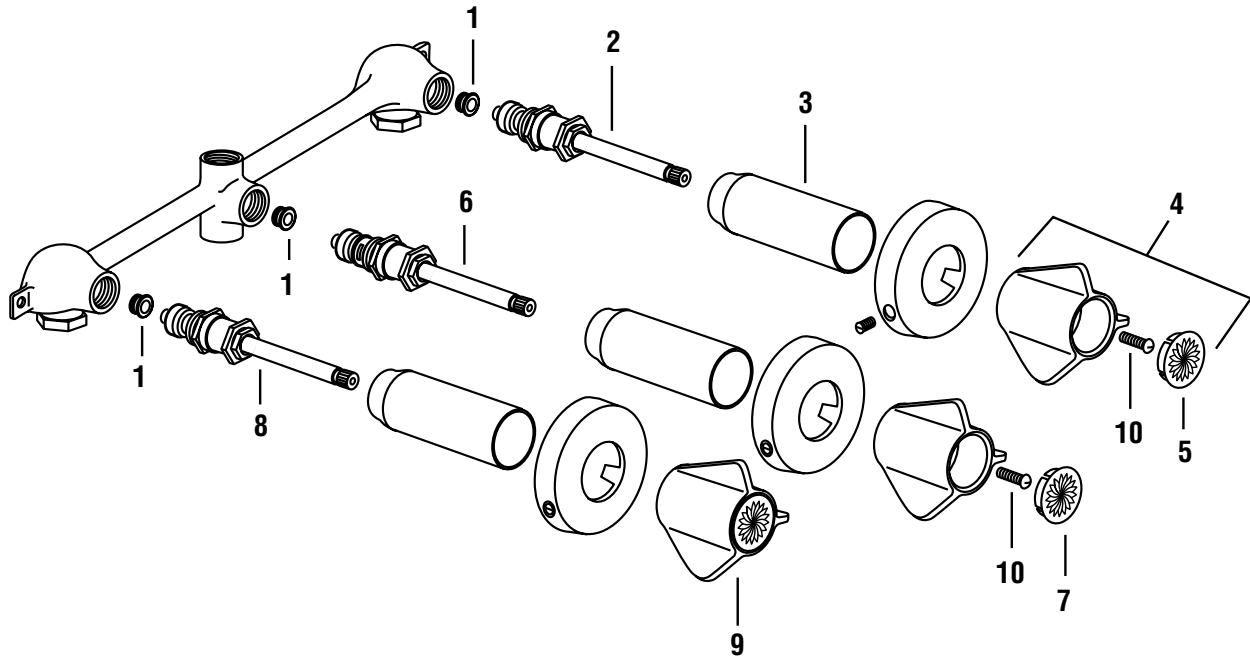

FOR SAYCO FAUCETS - MODELS 308 & 308T

Part	STK No.	Description
1	SC1516X	Bibb Seats (Pair)
2	ST2683	Cold Stem
3	SH1332	Sleeve
4	SH5155	Handle with Hot, Cold and Diverter Caps
5	SHB0886	Cold Handle Caps
6	ST2684	Diverter Stem
7	SHB0888	Diverter Handle Caps
8	ST2682	Hot Stem
9	SHB0889	Hot Handle Caps
10	SCB0461	Handle Screws