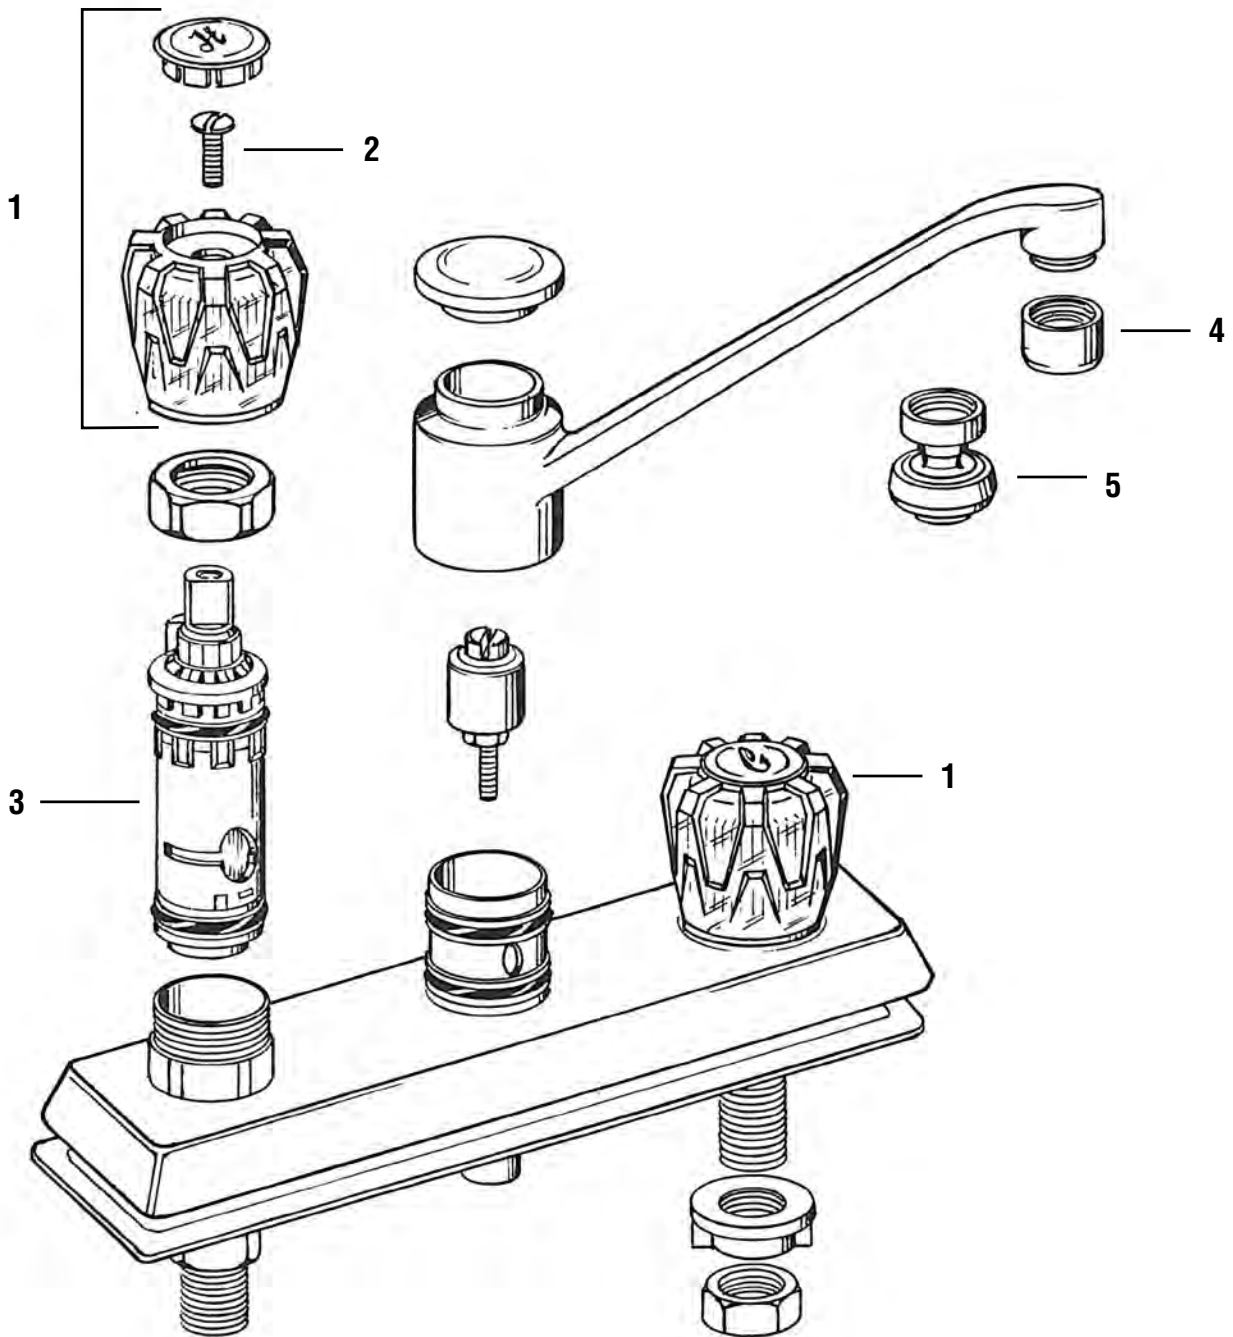

FOR MOEN FAUCETS - CHALET MODELS 7904, 7906 & 7914

Part	STK No.	Description
1	SH4945	Handle with Hot, Cold and Diverter Caps
2	SCB0476	Handle Screws
3	ST1900	Hot/Cold Stem
4	SF0057X	55/64"-27 Female Thread Aerator
5	SF0077X	Dual Thread Swivel Spray Aerator

FAUCET EXPLOSIONS