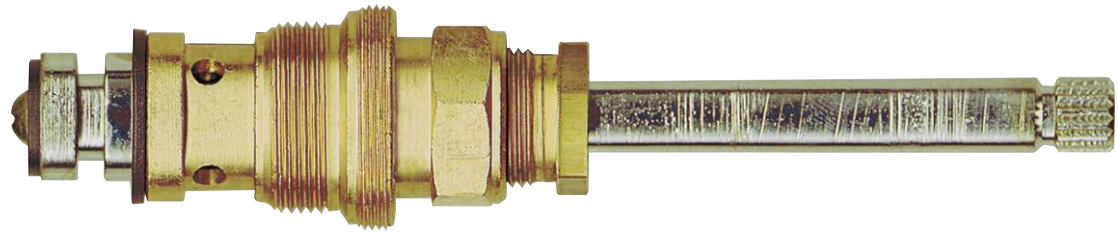

ST4496

OEM Ref #
N/A

Page B-120