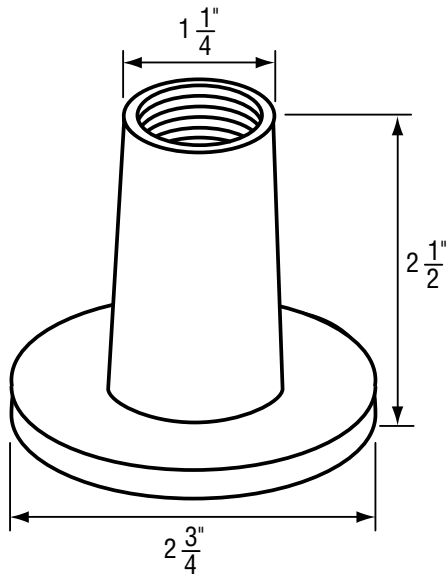

OEM	ITEM	PKG	REF #
	N/A	Bag	97-600

- Finish: Chrome
- Material: Zinc
- Includes Set Screw

FOR GERBER FAUCETS

NON OEM	ITEM	PKG
	SH1650	1 Per Slide Card

OEM	ITEM	PKG	REF #
	N/A	Bag	90-268

- One Piece
- Finish: Chrome
- Material: Zinc