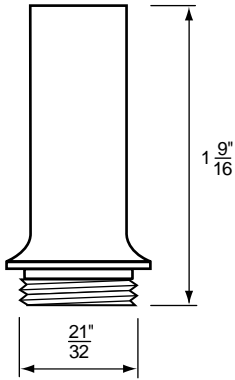

BIBB SEATS

NON OEM	ITEM	PKG
	SC1325	2 Per Card

- Bibb Seats For Price Pfister Faucets
- 21/32" x 18 Thread
- Finish: Chrome
- Material: Brass

BIBB SEATS

NON OEM	ITEM	PKG
	SCB1365	10 Per Bag

- Bibb Seats For Replac Faucets
- Snap-In 9/16"
- Finish: Brass
- Material: Brass

BIBB SEATS

NON OEM	ITEM	PKG
	SCB1415	10 Per Bag

- Bibb Seats For Royal Brass/Wolverine Faucets
- 1/2" x 24 Thread
- Finish: Brass
- Material: Brass

BIBB SEATS

NON OEM	ITEM	PKG
	SC1456X	2 Per Card
	SCB1456X	10 Per Bag

- Bibb Seats For Savoy Faucets
- 17/32" x 20 Thread
- Finish: Brass
- Material: No-Lead Brass

BIBB SEATS

NON OEM	ITEM	PKG
	SC1515X	2 Per Card
	SCB1515X	10 Per Bag

- Bibb Seats for Sayco Faucets
- 1/2" x 20 Thread
- Finish: Brass
- Material: No-Lead Brass

BIBB SEATS

NON OEM	ITEM	PKG
	SC1516X	2 Per Card
	SCB1516X	10 Per Bag

- Bibb Seats For Sayco Faucets
- 1/2" x 20 Thread
- Finish: Brass
- Material: No-Lead Brass