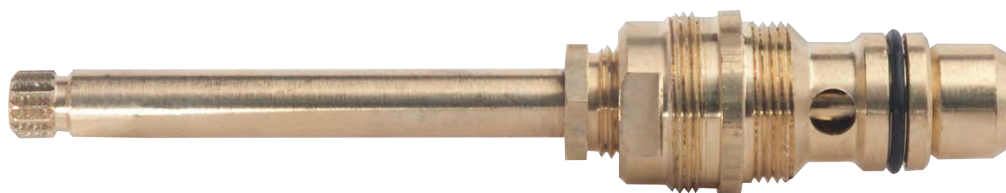

TUB/SHOWER DIVERTER STEM FOR SAVOY FAUCETS

NON OEM	ITEM	PKG
Diverter	ST4191 B	1 Per Bag

DIV
Diverter

OEM	ITEM	PKG	REF #
	N/A	N/A	N/A

STK No.	Description	STK No.	Description
N/A	Bibb Washer	SC0191	Cap Thread Gasket
N/A	Bibb Screw	SC0113	Bonnet Packing
N/A	Bibb Seat	N/A	Handle
SH0005	Handle Adapter	SC0569	O-Ring

Most Common Handle - N/A

- Washerless Stem
- Finish: Brass
- Material: Brass
- Length 11 (5-1/4")