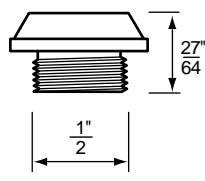

BIBB SEATS

NON OEM	ITEM	PKG
	SCB1095X	10 Per Bag

- Bibb Seats For Gerber Faucets
- 1/2" x 20 Thread
- Finish: Brass
- Material: No-Lead Brass