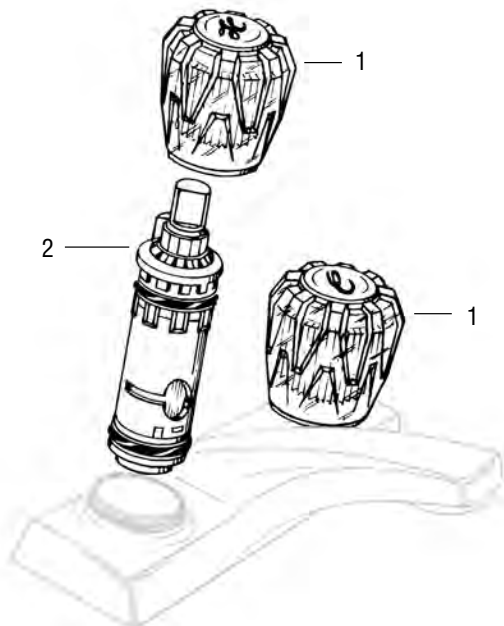

LAV/KITCHEN REBUILD KIT FOR MOEN FAUCETS

NON OEM	ITEM	PKG
	SK0219	1 Kit Per Clamshell

OEM	ITEM	PKG	REF #
	N/A	N/A	N/A