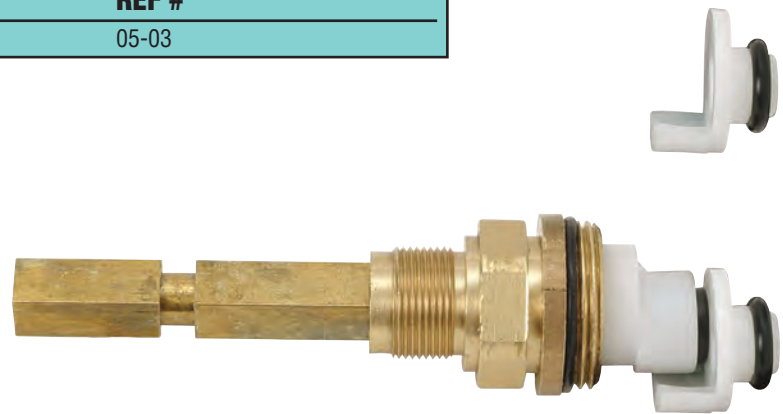

TUB/SHOWER STEM FOR STERLING FAUCETS

NON OEM	ITEM	PKG
Hot/Cold	ST2619	1 Per Snap Pack

OEM	ITEM	PKG	REF #
Hot/Cold	N/A	Bag	05-03

H/C
Hot/Cold

S

STK No.	Description	STK No.	Description
N/A	Bibb Washer	N/A	Cap Thread Gasket
N/A	Bibb Screw	SH5364	Handle
N/A	Bibb Seat	SC0536	O-Ring
N/A	Handle Adapter	SL0652	Seats & Springs

- Washerless Stem
- Finish: Brass and White
- Material: Brass and Plastic
- Length 8 (4")