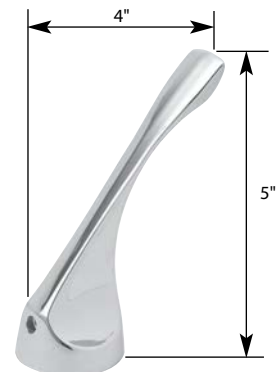

LAV/KITCHEN HANDLE FOR VALLEY FAUCETS

NON OEM	ITEM	PKG
	SH7880 B	1 Per Bag

OEM	ITEM	PKG	REF #
	N/A	Bag	VP1989

STK No.	Description	STK No.	Description
N/A	Handle Adapter	N/A	Diverter Handle Cap
N/A	Handle Screw	N/A	Single Lever Handle Cap
N/A	Hot Handle Cap	N/A	Single Lever Cartridge
N/A	Cold Handle Cap		

S/L
Single/Lever

- Finish: Chrome
- Material: Zinc