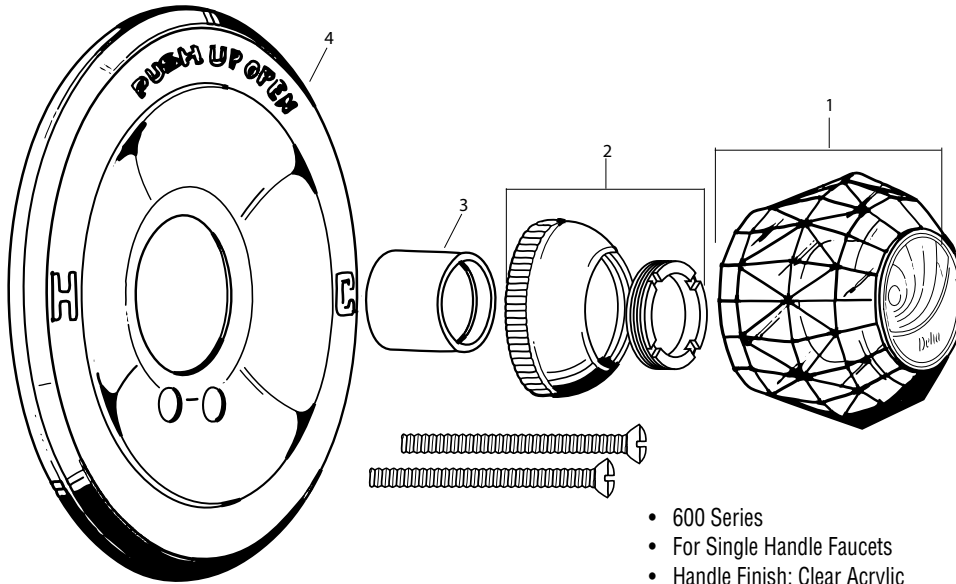

TUB/SHOWER TRIM KIT FOR DELTA FAUCETS

NON OEM	ITEM	PKG
	SK0094	1 Kit Per Clamshell

OEM	ITEM	PKG	REF #
DELTA GENUINE PARTS	N/A	N/A	N/A

NON-OEM		
Part	STK No.	Description
1	SH6812	Delta Tub Handle
	SH0252	Single Lever Handle Cap
	N/A*	Handle Screws (Not Pictured)
2	N/A*	Delta Retaining Cap w/Adjusting Ring
	SL0152	Delta Adjusting Ring
3	N/A*	Delta Sleeve
4	N/A*	Delta Escutcheon
	N/A*	Escutcheon Screws

*Not Sold Separately

TUB/SHOWER TRIM KIT FOR DELTA FAUCETS

NON OEM	ITEM	PKG
	SK0095	1 Kit Per Clamshell

OEM	ITEM	PKG	REF #
DELTA GENUINE PARTS	SKD0095 D	1 Kit Per Clamshell	
	N/A	Bag	RP5883 & RP17451