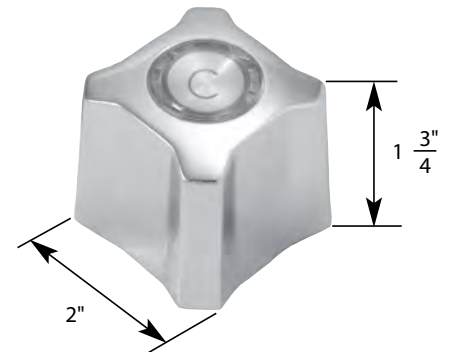

H Hot C Cold

- Trend
- Finish: Clear
- Material: Acrylic
- Includes Hot and Cold Handles

LAV/KITCHEN HANDLE FOR KOHLER FAUCETS

NON OEM	ITEM	PKG
	SH2536	2 Per Slide Card

OEM	ITEM	PKG	REF #
	N/A	Bag	30011/20986