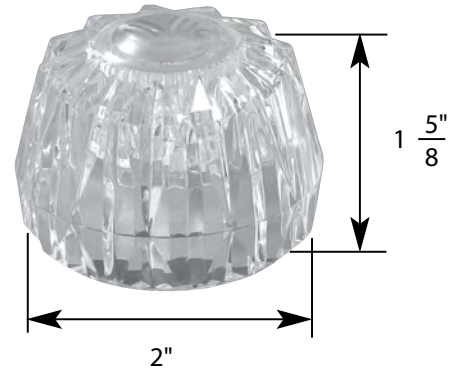

LAV/KITCHEN HANDLE FOR VALLEY FAUCETS

NON OEM	ITEM	PKG
	SH7755 B	1 Per Bag

OEM	ITEM	PKG	REF #
	N/A	Bag	V5001

STK No.	Description	STK No.	Description
N/A	Handle Adapter	N/A	Diverter Handle Cap
SCB0456	Handle Screw	SH0370	Single Lever Handle Cap
N/A	Hot Handle Cap	N/A	Single Lever Cartridge
N/A	Cold Handle Cap		

S/L
Single/Lever

- Finish: Clear
- Material: Acrylic