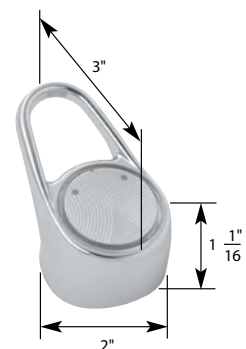

LAV/KITCHEN/TUB/SHOWER HANDLE FOR STERLING FAUCETS

NON OEM	ITEM	PKG	
	SH7535 B	1 Per Bag	
OEM	ITEM	PKG	REF #
	N/A	Bag	A5043

STK No.	Description	STK No.	Description
N/A	Handle Adapter	N/A	Diverter Handle Cap
N/A	Handle Screw	N/A	Single Lever Handle Cap
N/A	Hot Handle Cap	N/A	Single Lever Cartridge
N/A	Cold Handle Cap		

S/L
Single Lever

- Finish: Chrome
- Material: Zinc

S