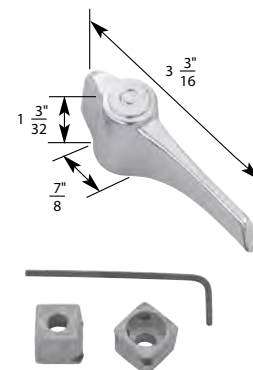

LAV/KITCHEN/TUB/SHOWER UNIVERSAL HANDLE

NON OEM	ITEM	PKG	
	SH3461	2 Per Slide Card	
	SH3461 B	2 Per Bag	

OEM	ITEM	PKG	REF #
	N/A	N/A	N/A

STK No.	Description	STK No.	Description
SH0004	Handle Adapter	N/A	Diverter Handle Cap
N/A	Handle Screw	N/A	Single Lever Handle Cap
N/A	Hot Handle Cap	N/A	Single Lever Cartridge
N/A	Cold Handle Cap		

- Lever Handle
- Finish: Chrome
- Material: Zinc
- Includes Hot and Cold Handles, Adaptors, and Allen Wrench