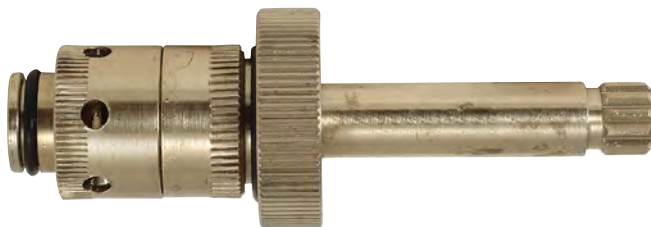

FOR ELKAY/BRADLEY FAUCETS

ST0915/16

OEM Ref #
N/A

Page B-34