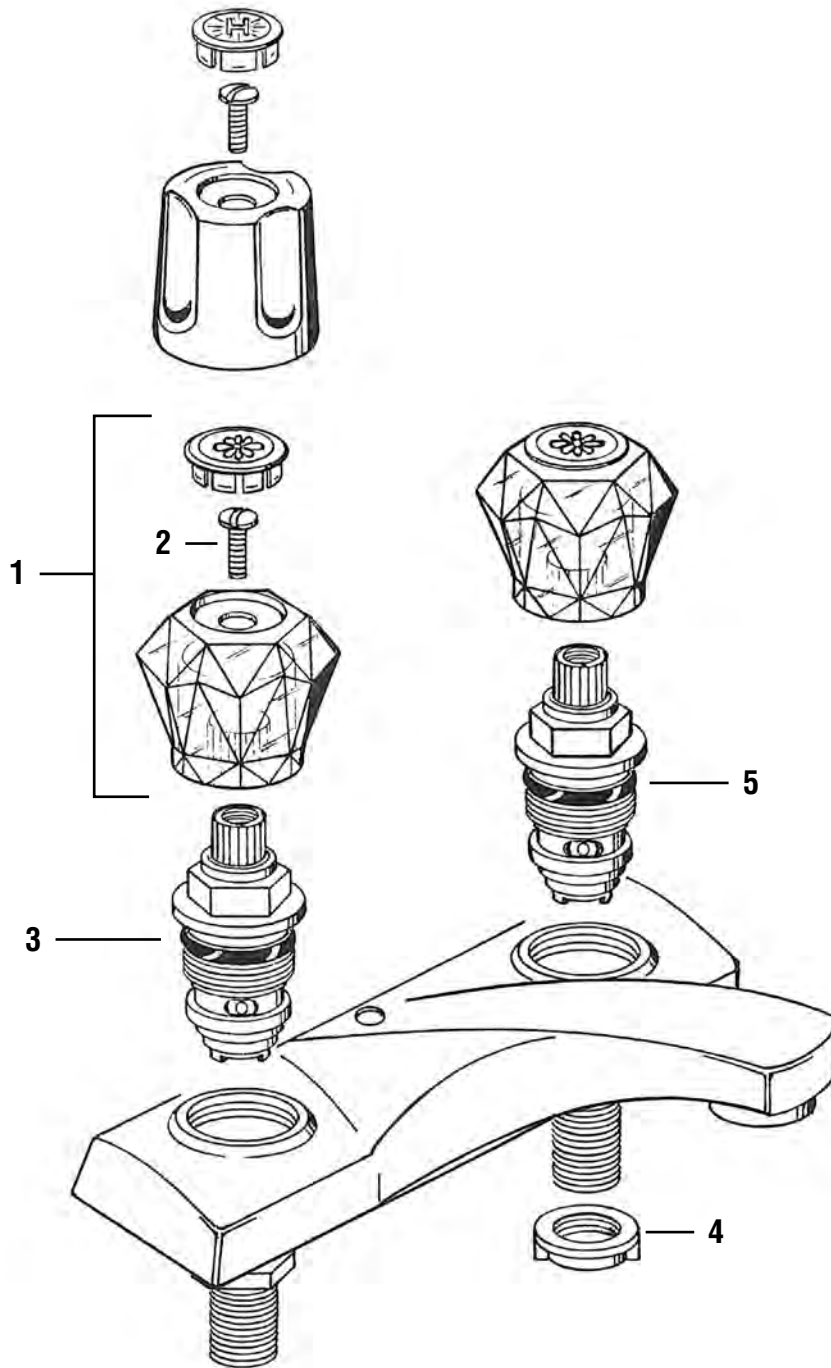

FOR NIBCO FAUCETS

Part	STK No.	Description
1	SH2590 B	Hot and Cold Handle Pair
2	SCB0456	Handle Screws
3	ST0939	Hot/Cold Stem - Left-Hand Thread
4	SF0456	Faucet Coupling Nuts (Pair)
5	ST0940	Hot/Cold Stem

FAUCET EXPLOSIONS