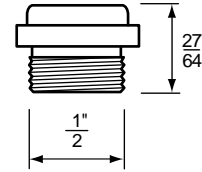

BIBB SEATS

NON OEM	ITEM	PKG
	SC0908X	2 Per Card
	SCB0908X	10 Per Bag

- Bibb Seats For Central Brass Faucets
- 1/2" x 24 Thread
- Finish: Brass
- Material: No-Lead Brass