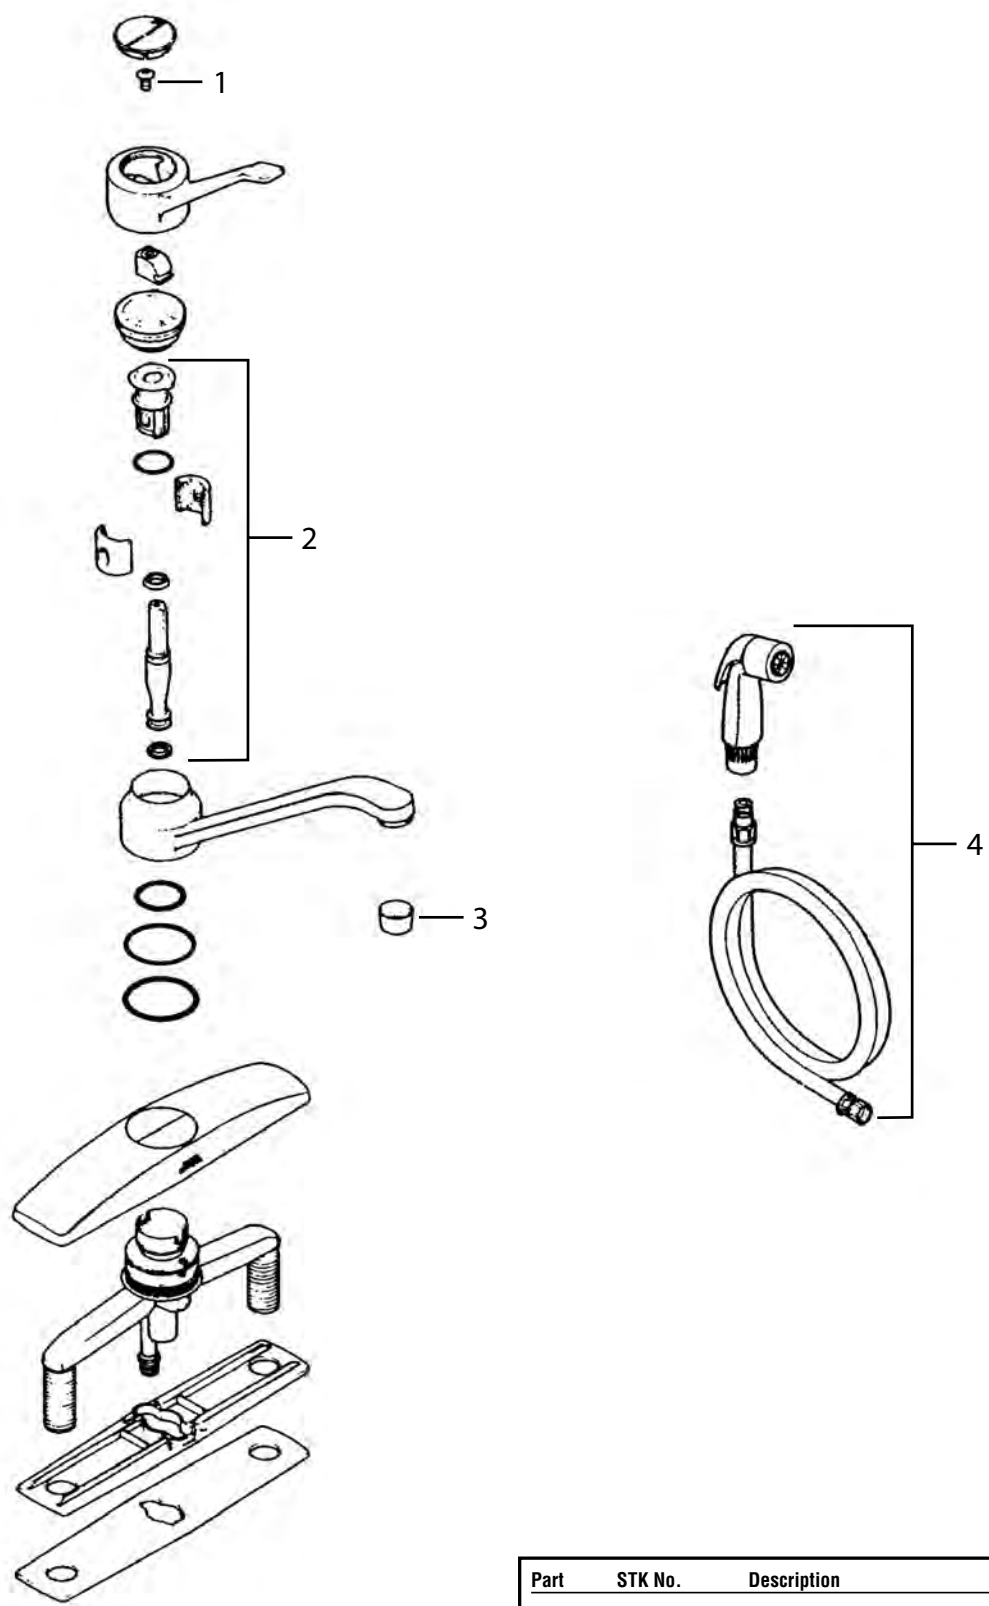

FOR PRICE PFISTER FAUCETS - AVANTE 33 SERIES

FAUCET EXPLOSIONS

Part	STK No.	Description
1	SCB0473	Handle Screws
2	SL1450	Single Lever Cartridge
3	SF0059X	Male Aerator
4	SF1813	Sprayhead & Hose - White