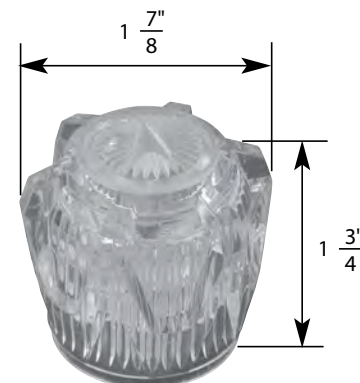

H Hot C Cold

- Finish: Clear
- Material: Acrylic
- Includes Hot and Cold Handles

TUB/SHOWER HANDLE FOR PHOENIX FAUCETS

NON OEM	ITEM	PKG
	SH2642	1 Per Slide Card

OEM	ITEM	PKG	REF #
	N/A	Bag	90167D

STK No.	Description	STK No.	Description
SH0003	Handle Adapter	SHB0602	Diverter Handle Cap
SCB0476	Handle Screw	N/A	Single Lever Handle Cap
N/A	Hot Handle Cap	N/A	Single Lever Cartridge
N/A	Cold Handle Cap		