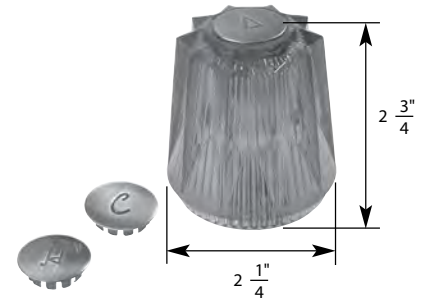

TUB/SHOWER HANDLE FOR PRICE PFISTER FAUCETS

NON OEM	ITEM	PKG
	SH4996	1 Per Slide Card

OEM	ITEM	PKG	REF #
Price Pfister*	N/A	Bag	940-740N

- Old Style Windsor
- Finish: Smoked and Antique Brass
- Material: Acrylic
- Includes Handle with Hot, Cold, and Diverter Caps