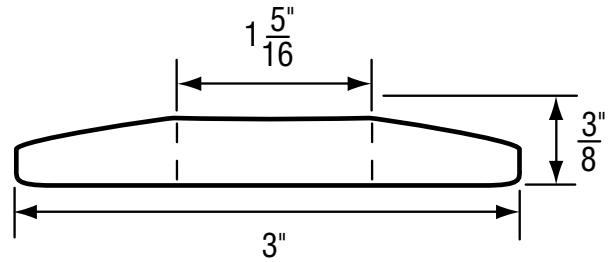

FOR AMERICAN STANDARD FAUCETS

NON OEM	ITEM	PKG
	SH1501	1 Per Card
	SH1501 B	1 Per Bag

OEM	ITEM	PKG	REF #
	N/A	Bag	680-32

- Finish: Chrome
- Material: Zinc