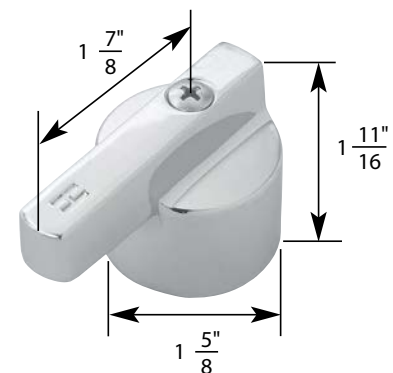

TUB/SHOWER HANDLE FOR AMERICAN STANDARD FAUCETS

NON OEM	ITEM	PKG
	SH4009 B	1 Per Bag

OEM	ITEM	PKG	REF #
	N/A	Bag	843-123

- Heritage / Aquaseal
- Finish: Chrome
- Material: Zinc

STK No.	Description	STK No.	Description
SH0020	Handle Adapter	N/A	Diverter Handle Cap
SCB0453	Handle Screw	N/A	Single Lever Handle Cap
N/A	Hot Handle Cap	N/A	Single Lever Cartridge
N/A	Cold Handle Cap