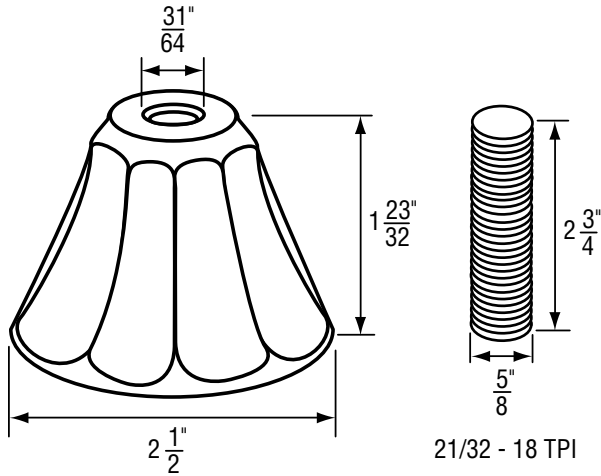

FOR PRICE PFISTER FAUCETS

NON OEM	ITEM	PKG
	SH1780	1 Set Per Card

OEM	ITEM	PKG	REF #
Price Pfister®	N/A	Bag	960-280A & 972-120