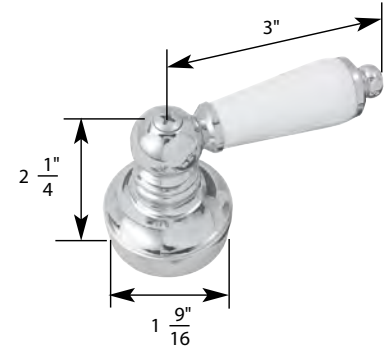

- Lever Handle
- Finish: Chrome and Wood
- Material: Zinc
- Includes the Most Popular Adaptors and Handle Screws

LAV/KITCHEN/TUB/SHOWER UNIVERSAL HANDLE

NON OEM	ITEM	PKG
	SH5736	1 Per Slide Card

OEM	ITEM	PKG	REF #
	N/A	N/A	N/A