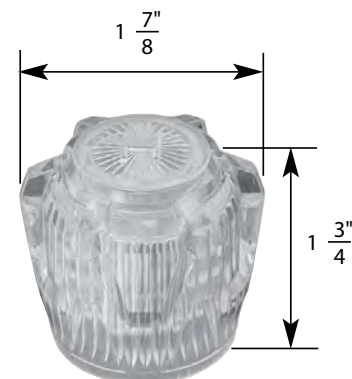

LAV/KITCHEN/TUB/SHOWER HANDLE FOR PHOENIX FAUCETS

NON OEM	ITEM	PKG
	SH2641	2 Per Slide Card
	SH2641 B	2 Per Bag

OEM	ITEM	PKG	REF #
	N/A	Bag	F

Also Available In:

Faucet Rebuild Kits Lav/Kitchen - SK0357X

STK No.	Description	STK No.	Description
SH0003	Handle Adapter	N/A	Diverter Handle Cap
SCB0476	Handle Screw	N/A	Single Lever Handle Cap
N/A	Hot Handle Cap	N/A	Single Lever Cartridge
N/A	Cold Handle Cap		

H Hot C Cold

- Finish: Clear
- Material: Acrylic
- Includes Hot and Cold Handles