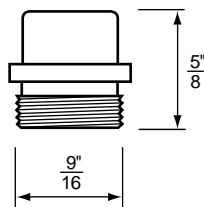

BIBB SEATS

NON OEM	ITEM	PKG
	SC1136X	2 Per Card
	SCB1136X	10 Per Bag

- Bibb Seats For Indiana Brass Faucets
- 1/2" x 27 Thread
- Finish: Brass
- Material: No-Lead Brass

BIBB SEATS

NON OEM	ITEM	PKG
	SCB1137	10 Per Bag