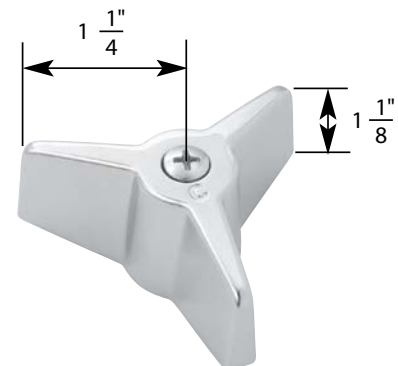

TUB/SHOWER HANDLE FOR AMERICAN STANDARD FAUCETS

NON OEM	ITEM	PKG
	SH4004 B	1 Per Bag

OEM	ITEM	PKG	REF #
	N/A	Bag	72353-021

Also Available In:

Faucet Rebuild Kits Tub/Shower - SK0013

STK No.	Description	STK No.	Description
SH0021	Handle Adapter	N/A	Diverter Handle Cap
SCB0461	Handle Screw	N/A	Single Lever Handle Cap
N/A	Hot Handle Cap	N/A	Single Lever Cartridge
N/A	Cold Handle Cap		

C
Cold

- Colony
- Finish: Chrome
- Material: Zinc