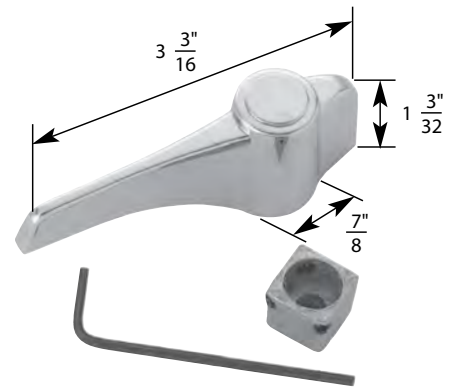

TUB/SHOWER UNIVERSAL HANDLE

NON OEM	ITEM	PKG
	SH3462	1 Per Slide Card

OEM	ITEM	PKG	REF #
	N/A	N/A	N/A

STK No.	Description	STK No.	Description
SH0004	Handle Adapter	SHB0508	Diverter Handle Cap
N/A	Handle Screw	N/A	Single Lever Handle Cap
N/A	Hot Handle Cap	N/A	Single Lever Cartridge
N/A	Cold Handle Cap		

DIV
Diverter

- Lever Handle
- Finish: Chrome
- Material: Zinc
- Includes Handle, Adaptor, and Allen Wrench