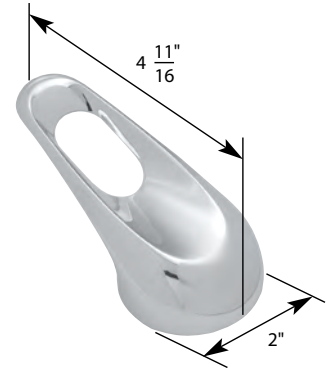

TUB/SHOWER HANDLE FOR MIXET FAUCETS

NON OEM	ITEM	PKG		
	N/A	N/A		
OEM	ITEM	PKG	REF #	
MIXET™	N/A	Bag	MLH-HH	
	SHD7090	1 Per Bag