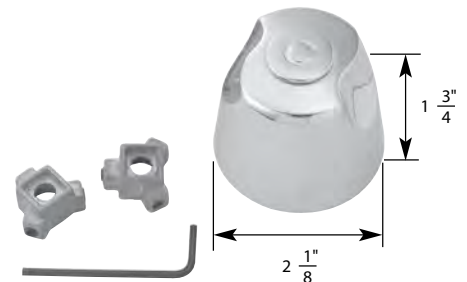

DIV
Diverter

- Large Canopy Lever Handle
- Finish: Chrome
- Material: Zinc
- Includes Handle, Adaptor, and Allen Wrench

LAV/KITCHEN/TUB/ShOWER UNIVERSAL HANDLE

NON OEM	ITEM	PKG
	SH3476	2 Per Slide Card

OEM	ITEM	PKG	REF #
	N/A	N/A	N/A