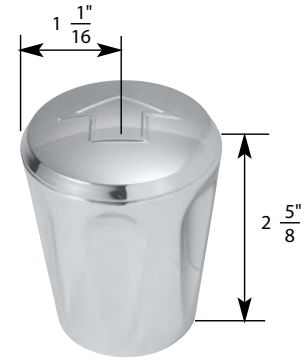

TUB/SHOWER HANDLE FOR HARCRAFT FAUCETS

NON OEM	ITEM	PKG
	SH4680	1 Per Slide Card

OEM	ITEM	PKG	REF #
	N/A	Bag	7491D

Also Available In:

Faucet Rebuild Kits Tub/Shower - SK0165

STK No.	Description	STK No.	Description
SH0006	Handle Adapter	N/A	Diverter Handle Cap
SCB0461	Handle Screw	N/A	Single Lever Handle Cap
N/A	Hot Handle Cap	N/A	Single Lever Cartridge
N/A	Cold Handle Cap		

DIV
Diverter

- Finish: Chrome
- Material: Zinc