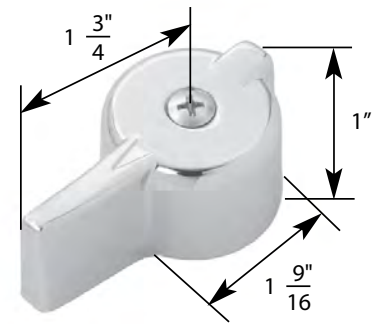

TUB/SHOWER HANDLE FOR GERBER FAUCETS

NON OEM	ITEM	PKG	
	SH4575	1 Per Slide Card	
OEM	ITEM	PKG	REF #
	N/A	Bag	90-711