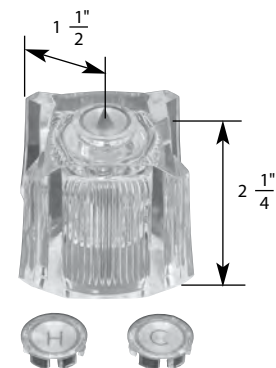

TUB/SHOWER HANDLE FOR KOHLER FAUCETS

NON OEM	ITEM	PKG
	SH4779	1 Per Slide Card
	SH4779 B	1 Per Bag

OEM	ITEM	PKG	REF #
	N/A	Bag	21094

STK No.	Description	STK No.	Description
SH0001	Handle Adapter	N/A	Diverter Handle Cap
N/A	Handle Screw	N/A	Single Lever Handle Cap
SHB0643	Hot Handle Cap	N/A	Single Lever Cartridge
SHB0642	Cold Handle Cap		

H Hot C Cold DIV Diverter

- Trend
- Finish: Clear
- Material: Acrylic
- Includes Handle with Hot, Cold, and Diverter Caps