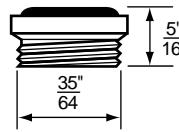

BIBB SEATS

NON OEM	ITEM	PKG
	SCB0825X	10 Per Bag

- Bibb Seats For American Standard (Rubber Faced) Faucets
- 35/64" x 20 Thread
- Finish: Brass
- Material: No-Lead Brass and Rubber