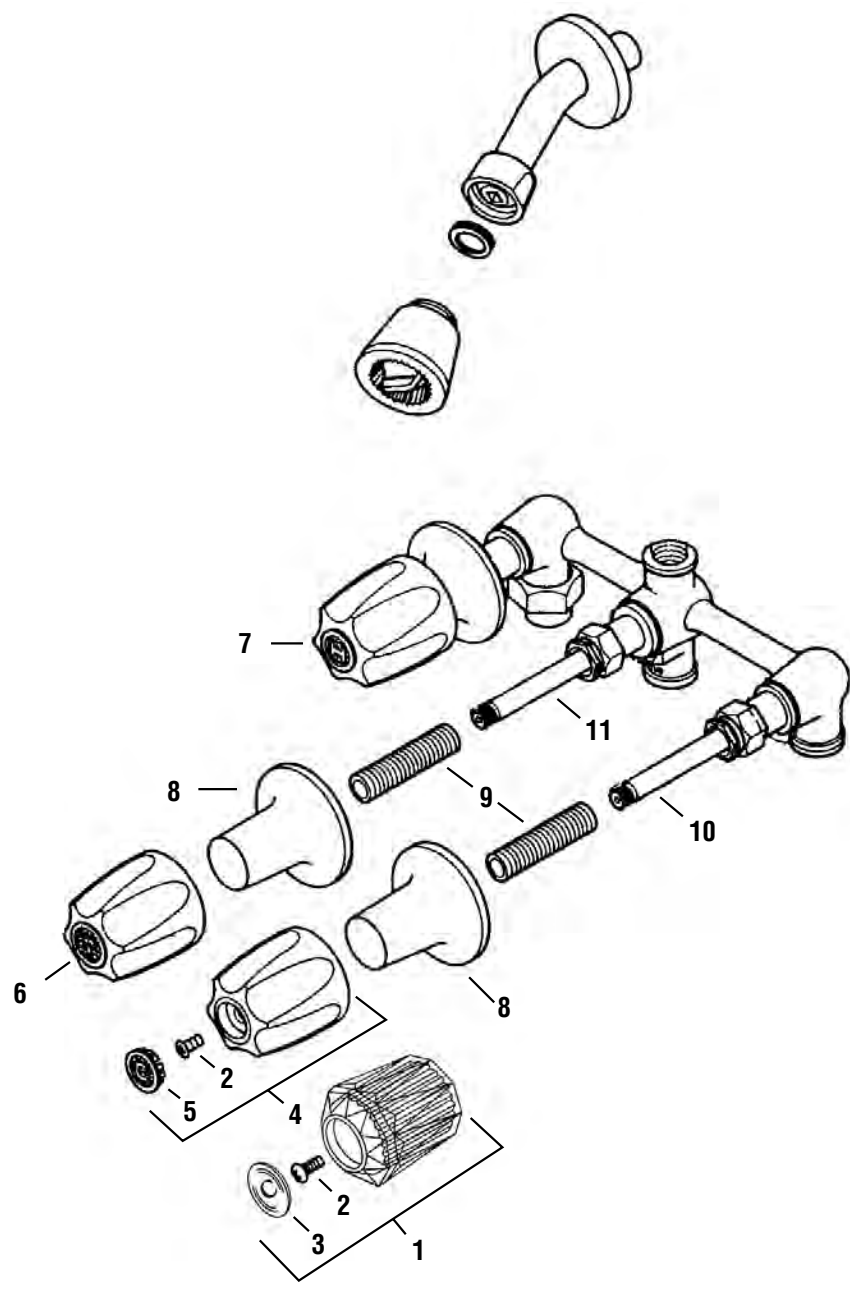

FOR PRICE PFISTER FAUCETS - VERVE & CONTESSA 01 SERIES

Part	STK No.	Description
1	SH4990	Handle with Hot, Cold and Diverter Caps for Contessa
2	SCB0456	Handle Screws
3	SHB0840	Cold Handle Caps
	SHB0845	Hot Handle Caps (not shown)
	SHB0842	Diverter Handle Caps (not shown)
4	SH4991	Handle with Hot, Cold and Diverter Caps for O/S Verve
5	SHB0685	Cold Handle Caps
6	SHB0687	Hot Handle Caps
7	SHB0686	Diverter Handle Caps
8	SH1680	Escutcheon
9	SH1201	Nipple
10	ST5326	Hot/Cold Stem
	SC1312	Bibb Seats (Pair) (not shown)
11	ST5323	Diverter Stem

FAUCET EXPLOSIONS