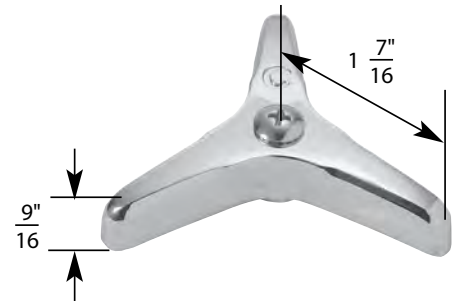

LAV/KITCHEN HANDLE FOR AMERICAN STANDARD FAUCETS

NON OEM	ITEM	PKG	
	SH2007 B	2 Per Bag	
OEM	ITEM	PKG	REF #
	N/A	Bag	1816-021/023

Also Available In:

Faucet Rebuild Kits Tub/Shower - SK0015 B

STK No.	Description	STK No.	Description
SH0020	Handle Adapter	N/A	Diverter Handle Cap
SCB0473	Handle Screw	N/A	Single Lever Handle Cap
N/A	Hot Handle Cap	N/A	Single Lever Cartridge
N/A	Cold Handle Cap		

- Finish: Chrome
- Material: Zinc
- Includes Hot and Cold Handles