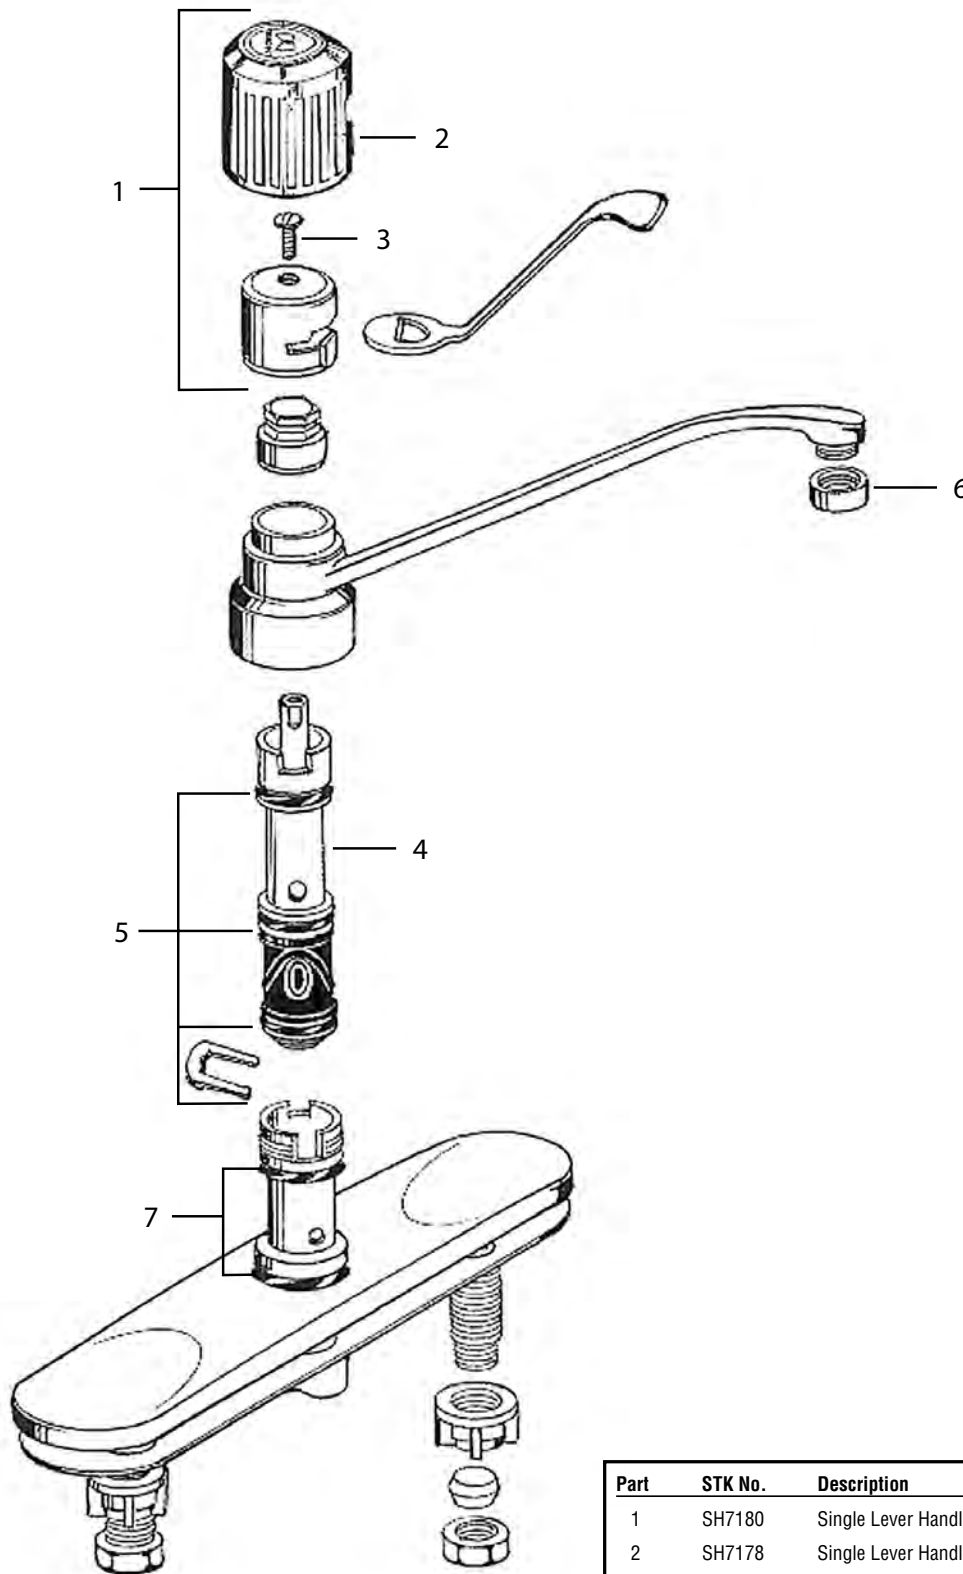

FOR MOEN FAUCETS - CHATEAU MODELS 7533 & 67533

Part	STK No.	Description
1	SH7180	Single Lever Handle
2	SH7178	Single Lever Handle Hub
3	SCB0473	Handle Screws
4	SL1402X	Single Lever Plastic Cartridge
	SL1401X	Single Lever Brass Cartridge (not shown)
5	SL0347	Cartridge Repair Kit
6	SF0057X	55/64"-27 Female Thread Aerator
7	SL0349	O-Ring Repair Kit