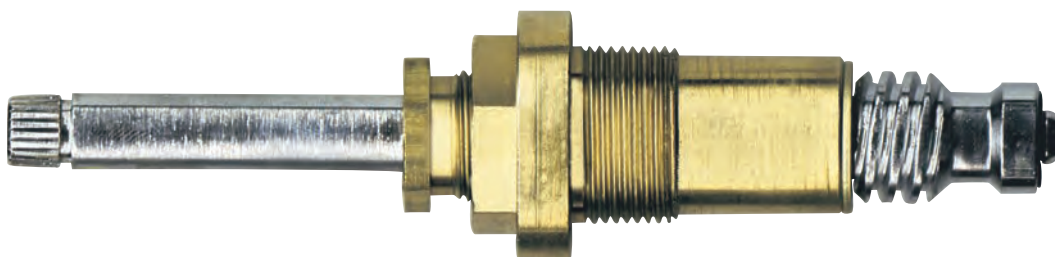

TUB/SHOWER STEM FOR AMERICAN STANDARD FAUCETS

NON OEM	ITEM	PKG	
Hot	ST4450	1 Per Snap Pack	
Cold	ST4451	1 Per Snap Pack	
OEM	ITEM	PKG	REF #
	N/A	N/A	N/A

H
Hot   C
Cold

STK No.	Description	STK No.	Description
SC2096	Bibb Washer	SH0020	Handle Adapter
SC0004	Bibb Screw	SC0232	Cap Thread Gasket
ST0296	Barrel	SC0091	Bonnet Packing
ST0297	Barrel	SH2007 B	Handle

- Re Nu
- Compression Stem
- Finish: Brass and Chrome
- Material: Brass
- Length 11 (5-1/2")

TUB/SHOWER STEM FOR AMERICAN STANDARD FAUCETS

NON OEM	ITEM	PKG	
Hot/Cold	ST4452	1 Per Snap Pack	
Hot/Cold	ST4452 B	1 Per Bag	
OEM	ITEM	PKG	REF #
Hot/Cold	N/A	Bag	18293-02

H/C
Hot/Cold

STK No.	Description	STK No.	Description
SC2096	Bibb Washer	SC0260	Cap Thread Gasket
SC0004	Bibb Screw	SC0091	Bonnet Packing
ST0296	Barrel	SH2007 B	Handle
SH0020	Handle Adapter	N/A	O-Ring

- Re Nu
- Compression Stem
- Finish: Brass and Chrome
- Material: Brass
- Length 11 (5-1/2")