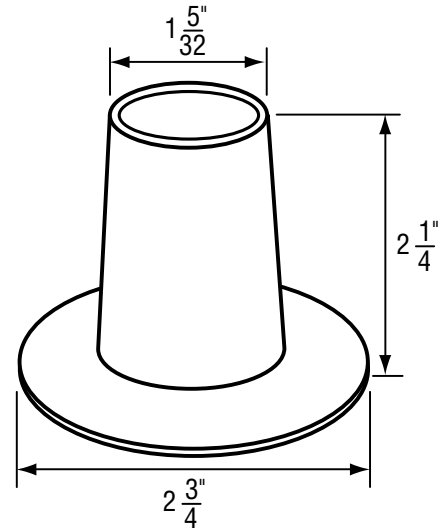

21/32 - 18 TPI

- Finish: Chrome
- Material: Zinc
- Includes Set Screw

FOR PRICE PFISTER FAUCETS

NON OEM	ITEM	PKG
	SH1681	1 Set Per Slide Card
	SH1681 B	1 Per Bag

OEM	ITEM	PKG	REF #
Price Pfister®	N/A	Bag	960-081