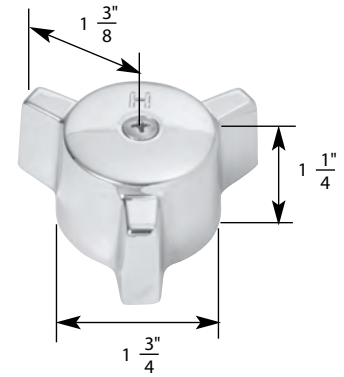

TUB/SHOWER HANDLE FOR ELJER FAUCETS

NON OEM	ITEM	PKG	
	SH4470	1 Per Slide Card	
OEM	ITEM	PKG	REF #
	N/A	Bag	490-6777-01

Also Available In:

Faucet Rebuild Kits Tub/Shower - SK0116

STK No.	Description	STK No.	Description
SH0001	Handle Adapter	N/A	Diverter Handle Cap
SCB0456	Handle Screw	N/A	Single Lever Handle Cap
N/A	Hot Handle Cap	N/A	Single Lever Cartridge
N/A	Cold Handle Cap		

H
Hot

- Lustra
- Finish: Chrome
- Material: Zinc