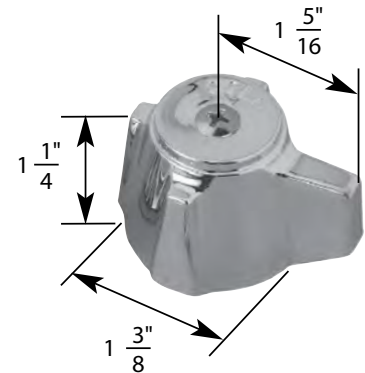

LAV/KITCHEN HANDLE FOR STERLING FAUCETS

NON OEM	ITEM	PKG
	SH2956	2 Per Slide Card
	SH2956 B	2 Per Bag

OEM	ITEM	PKG	REF #
	N/A	Bag	A8253/4

Also Available In:

Faucet Rebuild Kits Lav/Kitchen - SK0326X

STK No.	Description	STK No.	Description
SH0014	Handle Adapter	N/A	Diverter Handle Cap
SCB0459	Handle Screw	N/A	Single Lever Handle Cap
N/A	Hot Handle Cap	N/A	Single Lever Cartridge
N/A	Cold Handle Cap		

H
Hot

C
Cold

- Finish: Chrome
- Material: Zinc
- Includes Hot and Cold Handles