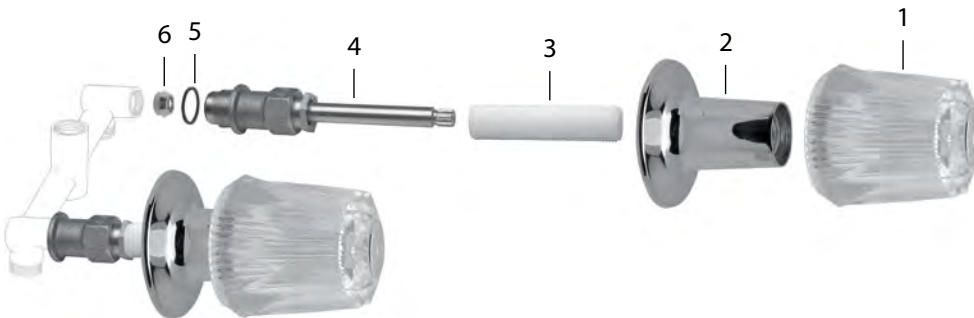

- New Style Windsor
- For 2 Handle Faucets
- Handle Finish: Clear Acrylic
- Trim Finish: Chrome

NON-OEM		
Part	STK No.	Description
1	SH4995	Price Pfister Tub Handles (Pair)
	SHB0845	Hot Handle Cap
	SHB0840	Cold Handle Cap
	SCB0456	Handle Screw (Not Pictured)
2	SH1680	Price Pfister Escutcheon
3	SH1201	Escutcheon Nipple
4	ST5326	Price Pfister Hot/Cold Tub Stem
5	SC0198	Cap Thread Gasket
6	SC1312	Price Pfister Seat