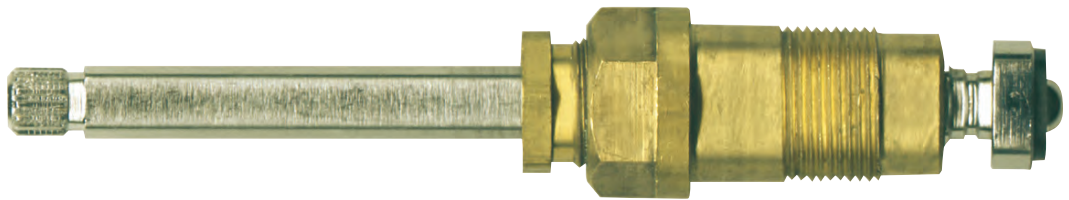

H/C
Hot/Cold

OEM	ITEM	PKG	REF #
	N/A	N/A	N/A

Most Common Handle - SH4211/SH4212

- Compression Stem
- Finish: Brass
- Material: Brass
- Length 11 (5-1/2")

STK No.	Description	STK No.	Description
SC2116	Bibb Washer	SC0205	Cap Thread Gasket
SC0006	Bibb Screw	N/A	Bonnet Packing
SCB0904X	Bibb Seat	SH4211	Handle
SH0021	Handle Adapter	SH4212	Handle