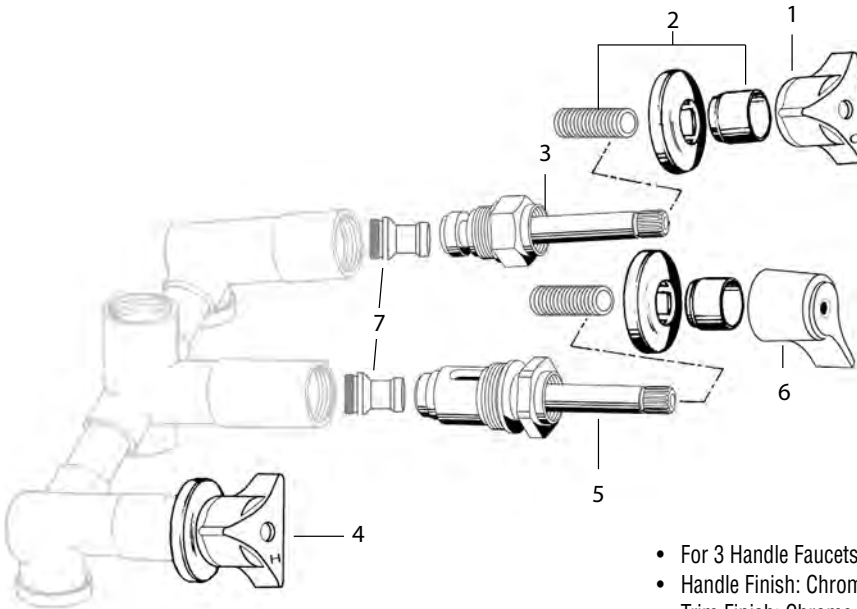

TUB/SHOWER REBUILD KIT FOR UNION BRASS FAUCETS

NON OEM	ITEM	PKG
	SK0380	1 Kit Per Clamshell
	SK0380 B	1 Kit Per Box

OEM	ITEM	PKG	REF #
	N/A	N/A	N/A

- For 3 Handle Faucets
- Handle Finish: Chrome
- Trim Finish: Chrome

NON-OEM		
Part	STK No.	Description
1	SH5566	Union Brass Cold Tub Handle
	N/A*	Handle Screw (Not Pictured)
2	N/A*	Union Brass Escutcheon Set
3	ST2006X	Union Brass & Gopher (Old Style) Cold Tub Stem
	ST2005X	Union Brass & Gopher (Old Style) Hot Tub Stem (Not Pictured)
4	SH5565	Union Brass Hot Tub Handle
	N/A*	Handle Screw (Not Pictured)
5	ST2011	Union Brass Diverter Tub Stem
6	SH3163 B	Union Brass Diverter Tub Handle
	N/A*	Handle Screw (Not Pictured)
7	SC1875X	Union Brass Seat

*Not Available Separately

TUB/SHOWER REBUILD KIT FOR UNION BRASS FAUCETS

NON OEM	ITEM	PKG
	SK0381	1 Kit Per Clamshell
	SK0381 B	1 Kit Per Box

OEM	ITEM	PKG	REF #
	N/A	N/A	N/A