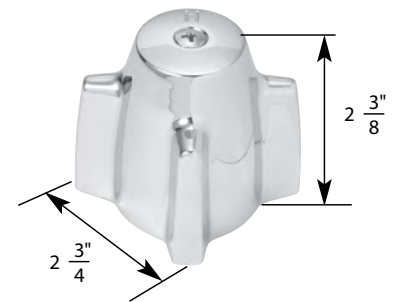

H
Hot

C
Cold

- Finish: Chrome
- Material: Zinc
- Includes Hot and Cold Handles

TUB/SHOWER HANDLE FOR CENTRAL BRASS FAUCETS

NON OEM	ITEM	PKG
	SH4211	1 Per Slide Card
	SH4211 B	1 Per Bag

OEM	ITEM	PKG	REF #
	N/A	Bag	CN508-H