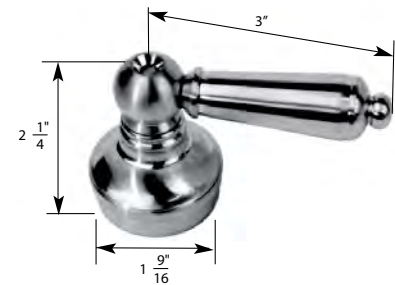

LAV/KITCHEN/TUB/SHOWER UNIVERSAL HANDLE

NON OEM	ITEM	PKG
	SH5775	1 Per Slide Card

OEM	ITEM	PKG	REF #
	N/A	N/A	N/A

- Lever Handle
- Finish: PVD Satin Nickel
- Material: Zinc
- Includes the Most Popular Adaptors and Handle Screws

STK No.	Description	STK No.	Description
SH0004	Handle Adapter	N/A	Diverter Handle Cap
N/A	Handle Screw	N/A	Single Lever Handle Cap
N/A	Hot Handle Cap	N/A	Single Lever Cartridge
N/A	Cold Handle Cap