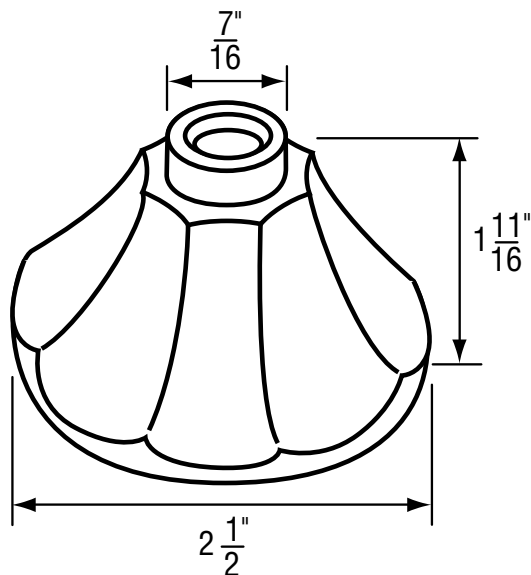

FOR AMERICAN STANDARD FAUCETS

NON OEM	ITEM	PKG
	SH1502 B	1 Per Bag

OEM	ITEM	PKG	REF #
	N/A	Bag	1256-2200

- Finish: Chrome
- Material: Zinc