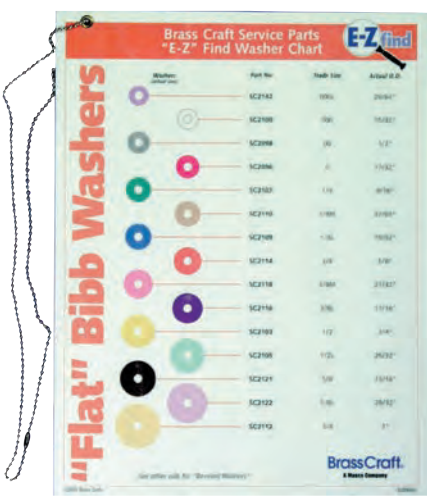

MISCELLANEOUS POINT OF PURCHASE (POP) MATERIALS

ITEM	PKG
BCBWSG1	1 Per Each

- Bibb Washer Sizing Guide
- Laminated Sizing Guide With Hang Chain
- Included in DC504
- 8-1/2" x 11"

MISCELLANEOUS POINT OF PURCHASE (POP) MATERIALS