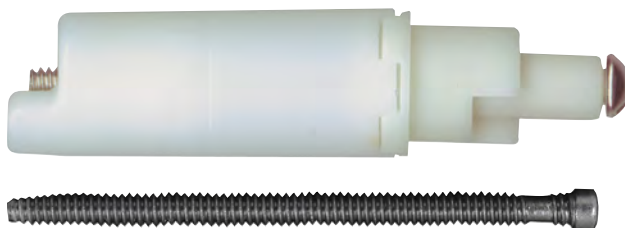

ST2246

OEM Ref #
N/A

Page B-75