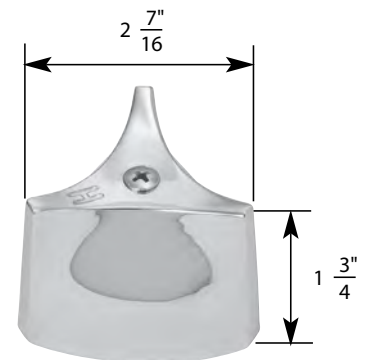

H
Hot

C
Cold

- Capri
- Finish: Chrome
- Material: Zinc
- Includes Hot and Cold Handles

TUB/SHOWER HANDLE FOR CRANE FAUCETS

NON OEM	ITEM	PKG	
	SH4322	1 Per Slide Card	
	SH4322 B	1 Per Bag	
OEM	ITEM	PKG	REF #
	N/A	Bag	F17634