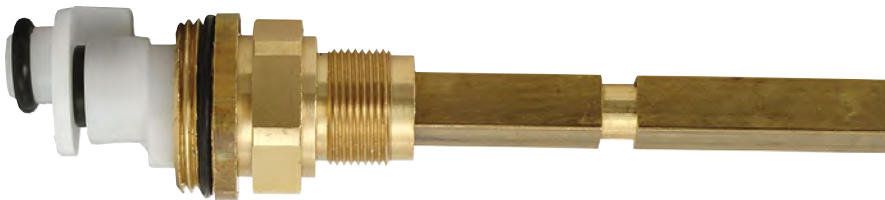

FOR STERLING FAUCETS (Continued)

ST2619

OEM Ref #
N/A

Page B-81

ST2629

OEM Ref #
N/A

Page B-81

ST3037

OEM Ref #
N/A

Page B-91

ST3038

OEM Ref #
N/A

Page B-92

ST3099

OEM Ref #
N/A

Page B-92

ST3596

OEM Ref #
N/A

Page B-105

ST3597

OEM Ref #
N/A

Page B-106

STEM PHOTOS ARE ACTUAL SIZE