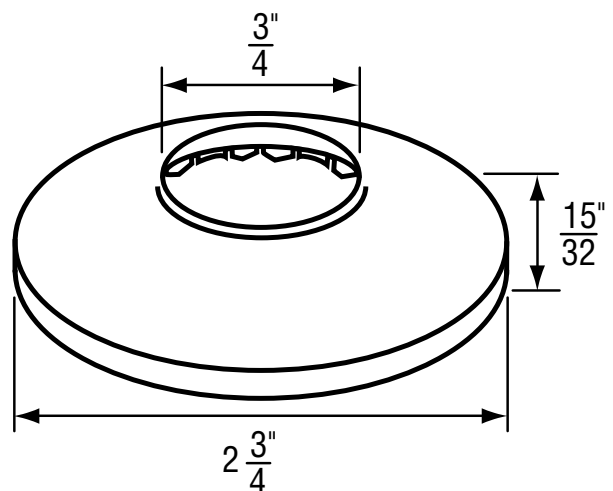

- Finish: Chrome
- Material: Zinc