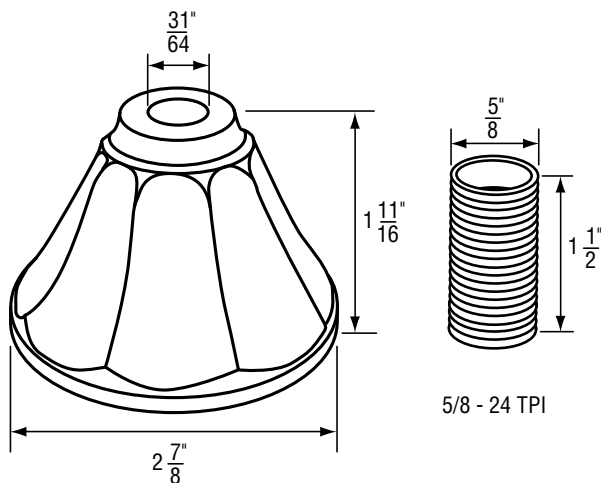

FOR UNION BRASS FAUCETS

NON OEM	ITEM	PKG
	SH1815 B	1 Set Per Bag

OEM	ITEM	PKG	REF #
	N/A	N/A	N/A

- Finish: Chrome
- Material: Brass and Zinc
- Includes Escutcheon and Nipple