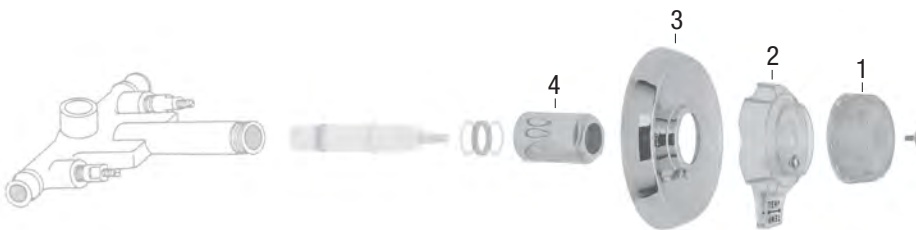

- For Single Handle Faucets
- Handle Finish: Clear Acrylic
- Trim Finish: PVD Satin Nickel
- For Original Non-Pressure Balance Valves

OEM Part	STK No.	Description
1	SHD7073	Mixet Volume Control Handle
	N/A*	Handle Scre
2	SHD7800	Mixet Temperature Control Handle
3	N/A*	Mixet 4-1/2" Escutcheon
4	SWD0453	Mixet Retainer Nut

* Not Available Separately