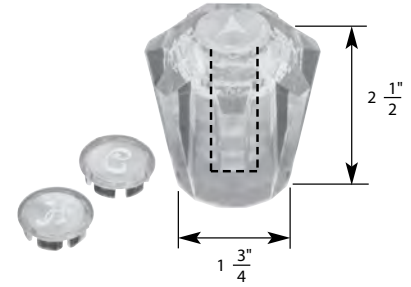

TUB/SHOWER HANDLE FOR UNION BRASS FAUCETS

NON OEM	ITEM	PKG	
	SH5571 B	1 Per Bag	
OEM	ITEM	PKG	REF #
	N/A	Bag	15044 (80397/98/99)

STK No.	Description	STK No.	Description
SH0023	Handle Adapter	N/A	Diverter Handle Cap
SCB0473	Handle Screw	N/A	Single Lever Handle Cap
N/A	Hot Handle Cap	N/A	Single Lever Cartridge
N/A	Cold Handle Cap		

H Hot **C** Cold **DIV** Diverter

- Long/Shallow Broach
- Finish: Clear
- Material: Acrylic
- Includes Handle with Hot, Cold, and Diverter Caps