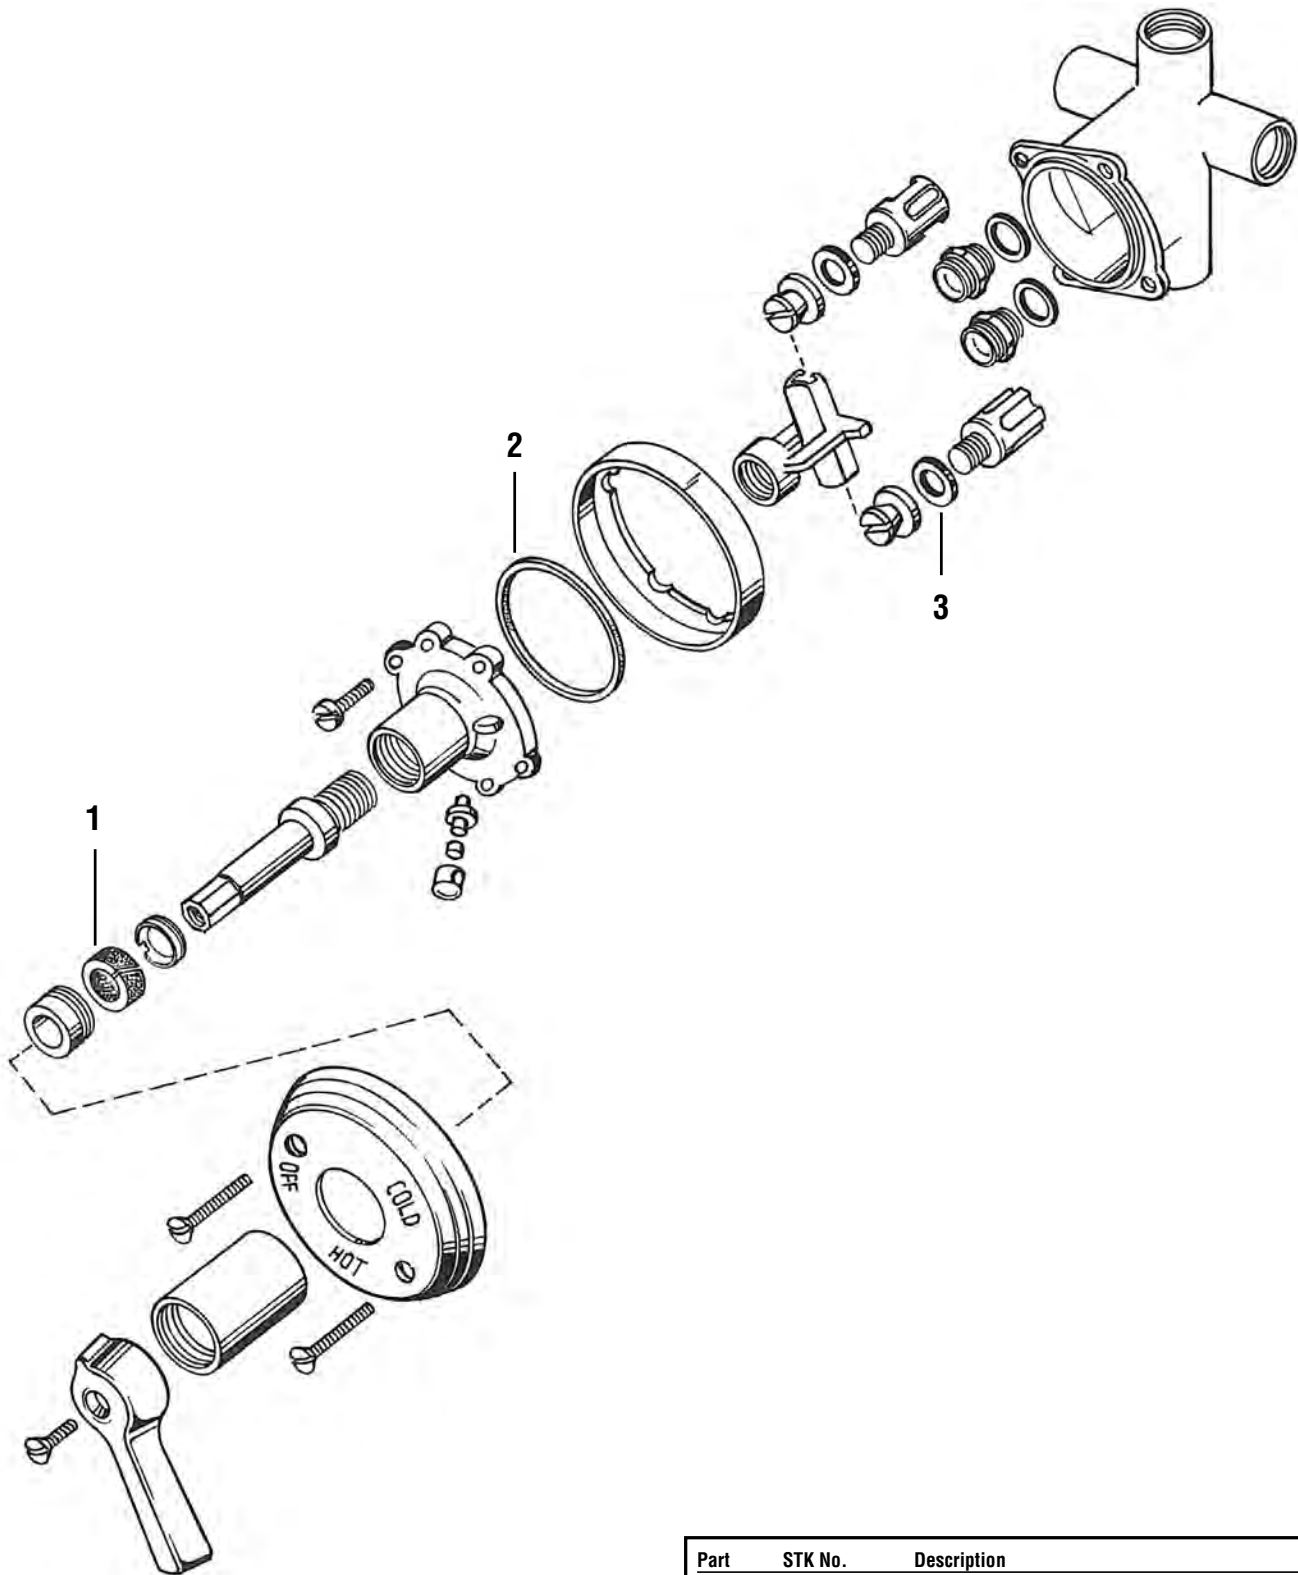

FOR KOHLER FAUCETS - TRITON MODEL K-7000

Part	STK No.	Description
	SL0194	Repair Kit for Niedecken
		Contains: two of #3 one of #1 one of #2

FAUCET EXPLOSIONS