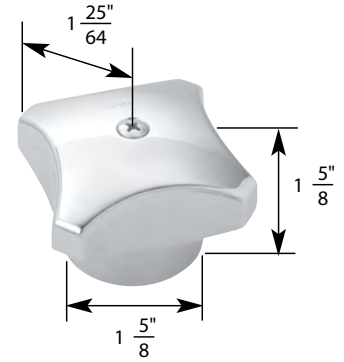

TUB/SHOWER HANDLE FOR KOHLER FAUCETS

NON OEM	ITEM	PKG
	SH4784 B	1 Per Bag

OEM	ITEM	PKG	REF #
	N/A	Bag	41981-C

STK No.	Description	STK No.	Description
SHB0024	Handle Adapter	N/A	Diverter Handle Cap
SCB0461	Handle Screw	N/A	Single Lever Handle Cap
N/A	Hot Handle Cap	N/A	Single Lever Cartridge
N/A	Cold Handle Cap		

C
Cold

- Triton
- Finish: Chrome
- Material: Zinc