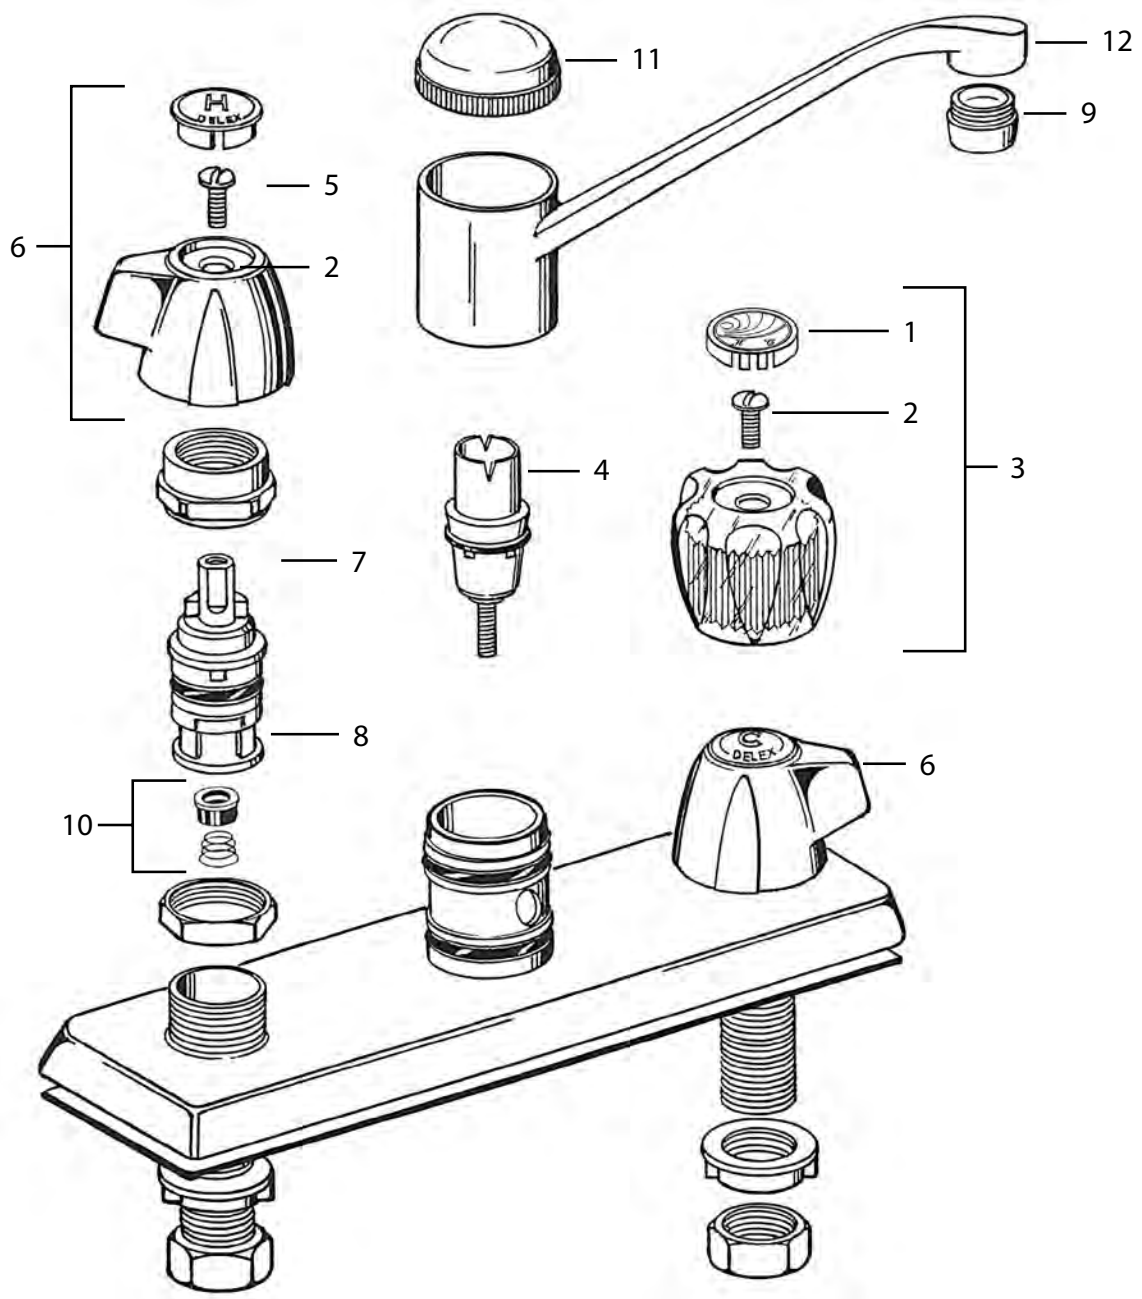

DELTA MODELS 2100, 2102, 2400 & 2402
GENUINE PARTS

FAUCET EXPLOSIONS

Part	STK No.	OEM No.	Description
1	SHD0562 D	RP18373	Delta Hot & Cold Handle Caps
2	SC0004	N/A	Handle Screws (Pair)
3	SHD2229	RP23498	Delta Hot and Cold Handle Pair
4	SLD0111	RP63135	Delta Spray Diverter Assembly
5	SHD0554	RP2412	Delta Hot & Cold Handle Caps
6	SHD2228	H28	Delta Hot and Cold Handle Pair
7	SFD0410	RP6060	Delta Bonnet Cap
8	STD1124	RP1740	Delta Hot/Cold Stem
9	SFD0232 D	RP330	Delta Aerator - Chrome
10	SLD0083	RP4993	Delta Seats & Springs
11	SFD0415	RP6070	Delta Spout Cap
12	SFD2156	RPB63132	Delta 8" Kitchen Spout