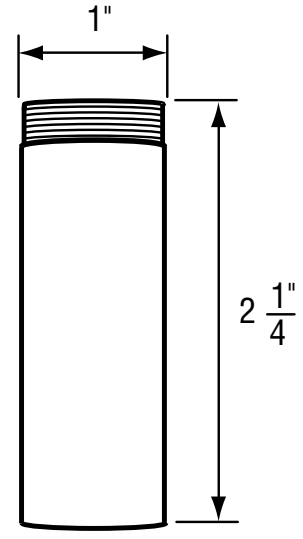

FOR STERLING FAUCETS

NON OEM	ITEM	PKG
	SH1339 B	1 Per Bag

OEM	ITEM	PKG	REF #
	N/A	Bag	99B0133

- Finish: Chrome
- Material: Brass