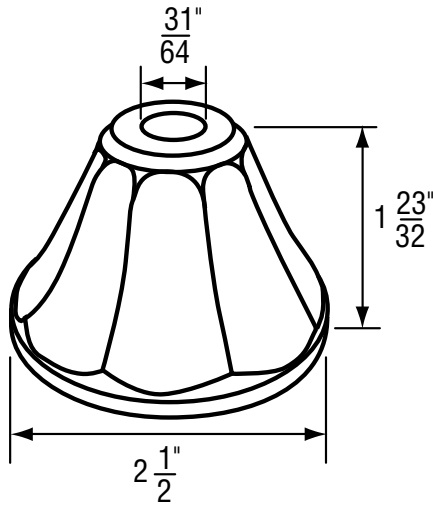

FOR PRICE PFISTER FAUCETS

NON OEM	ITEM	PKG
	SH1550	1 Per Card
	SH1550 B	1 Per Bag

OEM	ITEM	PKG	REF #
Price Pfister®	N/A	Bag	960-280A

21/32-18 TPI

- Finish: Chrome
- Material: Zinc

FOR PRICE PFISTER FAUCETS

NON OEM	ITEM	PKG
	SH1680	1 Per Slide Card
	SH1680 B	1 Per Bag

OEM	ITEM	PKG	REF #
Price Pfister®	N/A	Bag	960-110A