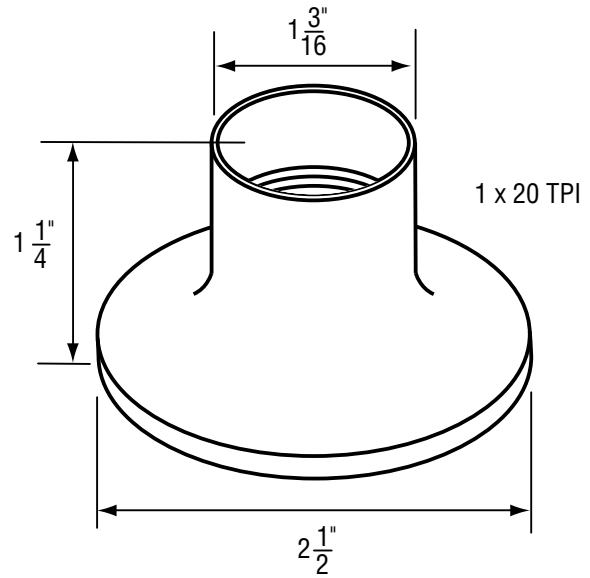

- Finish: Chrome Escutcheon and White Nipple
- Material: Plastic and Zinc
- Includes Escutcheon and Nipple

FOR PRICE PFISTER FAUCETS

NON OEM	ITEM	PKG
	SH1781	1 Per Card
	SH1781 B	1 Per Bag

OEM	ITEM	PKG	REF #
Price Pfister®	N/A	Bag	960-440A