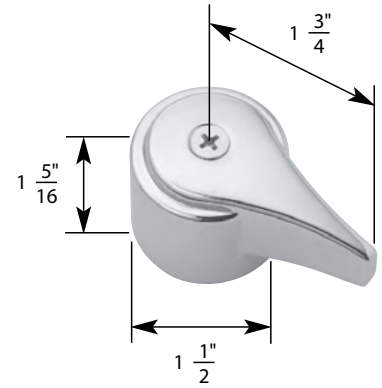

TUB/SHOWER HANDLE FOR UNION BRASS FAUCETS

NON OEM	ITEM	PKG	
	SH3166 B	1 Per Bag	
OEM	ITEM	PKG	REF #
	N/A	N/A	N/A

Also Available In:

Faucet Rebuild Kits Tub/Shower - SK0381

STK No.	Description	STK No.	Description
SHB0017	Handle Adapter	N/A	Diverter Handle Cap
SCB0456	Handle Screw	N/A	Single Lever Handle Cap
N/A	Hot Handle Cap	N/A	Single Lever Cartridge
N/A	Cold Handle Cap		

DIV
Diverter

- Smooth Broach
- Finish: Chrome
- Material: Zinc