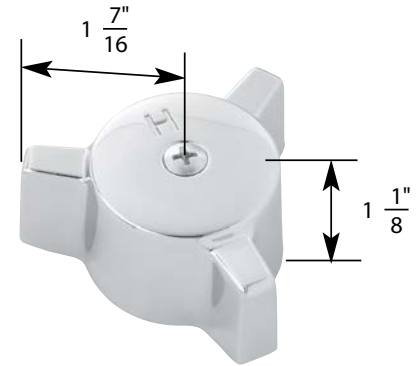

LAV/KITCHEN/TUB/SHOWER HANDLE FOR BRIGGS FAUCETS

NON OEM	ITEM	PKG	
	SH4115 B	1 Per Bag	
OEM	ITEM	PKG	REF #
	N/A	Bag	3139

STK No.	Description	STK No.	Description
SH0023	Handle Adapter	N/A	Diverter Handle Cap
SCB0474	Handle Screw	N/A	Single Lever Handle Cap
N/A	Hot Handle Cap	N/A	Single Lever Cartridge
N/A	Cold Handle Cap		

H
Hot

- Finish: Chrome
- Material: Zinc