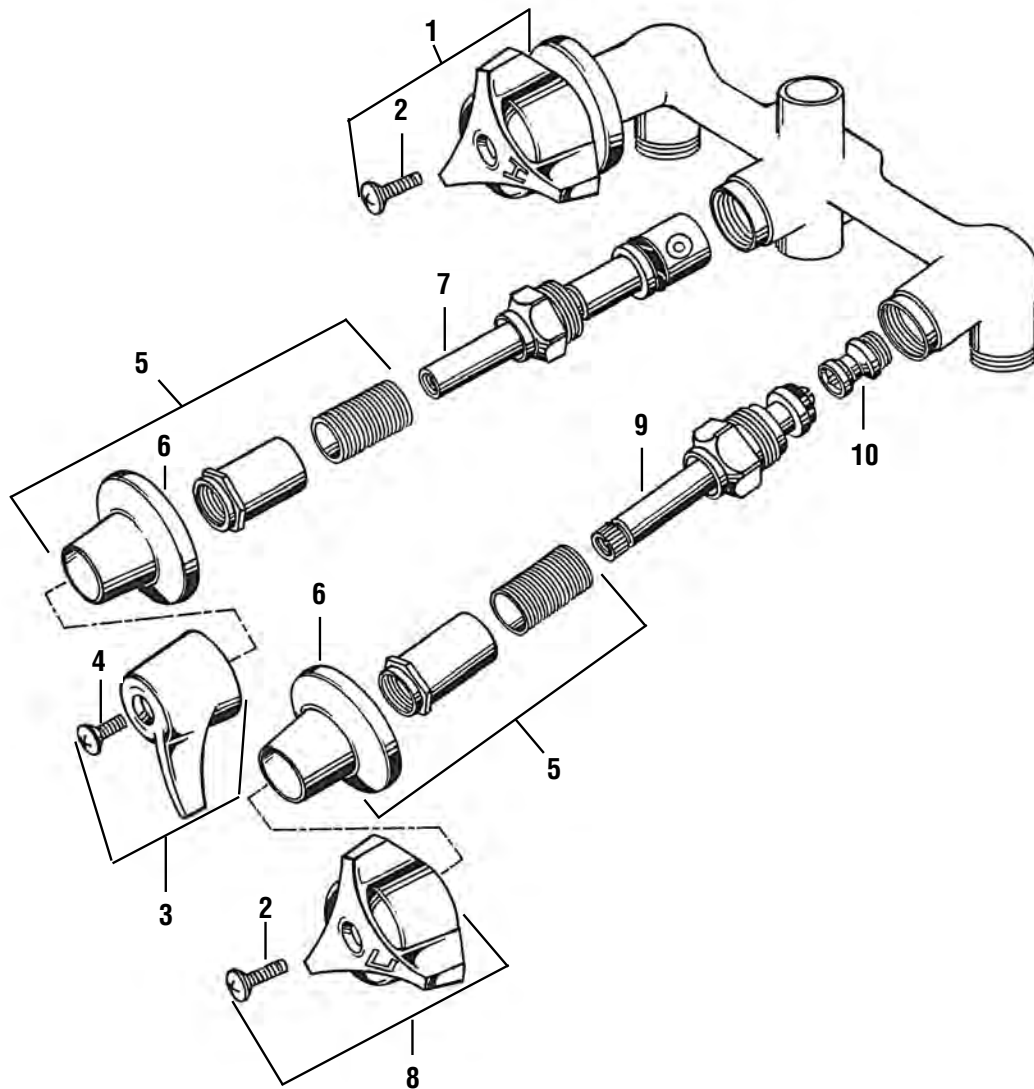

FOR UNION BRASS FAUCETS - MODELS 530, 531, 590 & 591

Part	STK No.	Description
1	SH5565	Hot Handle
2	SCB0453	Handle Screws
3	SH3166 B	Diverter Handle
4	SCB0464	Handle Screw
5	SH1860	Escutcheon Set
6	SH1586 B	Escutcheon
7	ST3808 B	Diverter Stem with Cap
8	SH5566	Cold Handle
9	ST2006X	Cold Stem
	ST2005X	Hot Stem (not shown)
10	SC1875X	Bibb Seats (Pair)