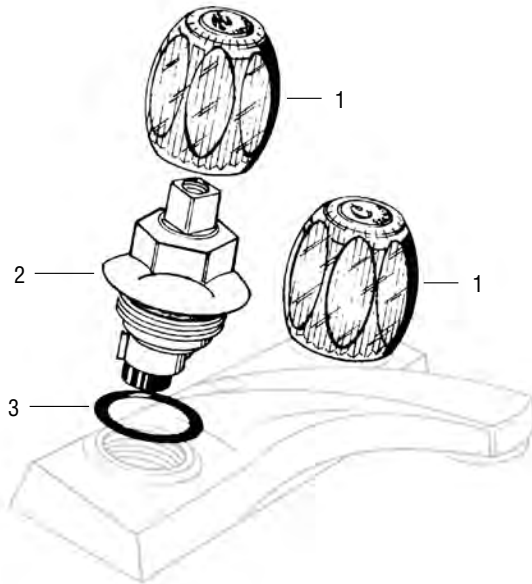

LAV/KITCHEN REBUILD KIT FOR STERLING FAUCETS

NON OEM	ITEM	PKG	REF #
	SK0325	1 Kit Per Clamshell	
OEM	ITEM	PKG	REF #
	N/A	N/A	N/A

- Washerless
- For 2 Handle Faucets
- Handle Finish: Clear Acrylic

NON-OEM		
Part	STK No.	Description
1	SH5365	Sterling Lav/Kitchen Handles Gemini (Pair)
	N/A*	Hot Handle Cap
	N/A*	Cold Handle Cap
	N/A*	Handle Screws (Not Pictured)
2	ST1150	Sterling Hot/Cold Stem
3	SC0578	O-Ring 7/8" ID (1" OD) x 1/16" Wall

*Not Available Separately

LAV/KITCHEN REBUILD KIT FOR STERLING FAUCETS

NON OEM	ITEM	PKG	REF #
	SK0326X	1 Kit Per Clamshell	
OEM	ITEM	PKG	REF #
	N/A	N/A	N/A