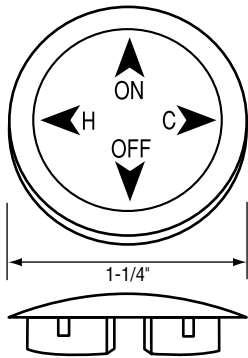

FOR MOEN FAUCETS

NON OEM	ITEM	PKG
	SH0300	1 Per Card

- Finish: Clear
- Material: Acrylic