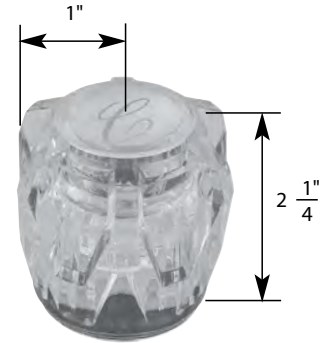

TUB/SHOWER HANDLE FOR MICHIGAN BRASS FAUCETS

NON OEM	ITEM	PKG	
	SH4882 B	2 Per Bag	
OEM	ITEM	PKG	REF #
	N/A	N/A	N/A

STK No.	Description	STK No.	Description
SHB0011	Handle Adapter	N/A	Diverter Handle Cap
SCB0461	Handle Screw	N/A	Single Lever Handle Cap
N/A	Hot Handle Cap	N/A	Single Lever Cartridge
N/A	Cold Handle Cap		

- Finish: Clear
- Material: Acrylic
- Includes Hot and Cold Handles