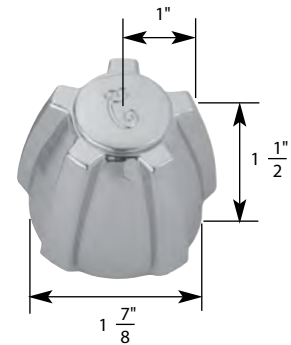

LAV/KITCHEN/TUB/SHOWER HANDLE FOR CRANE FAUCETS

NON OEM	ITEM	PKG	
	SH4321	2 Per Slide Card	
OEM	ITEM	PKG	REF #
	N/A	Bag	FB9401/2

STK No.	Description	STK No.	Description
SH0010	Handle Adapter	N/A	Diverter Handle Cap
SCB0461	Handle Screw	N/A	Single Lever Handle Cap
N/A	Hot Handle Cap	N/A	Single Lever Cartridge
N/A	Cold Handle Cap		

H
Hot

C
Cold

- Capri
- Finish: Chrome
- Material: Zinc
- Includes Hot and Cold Handles