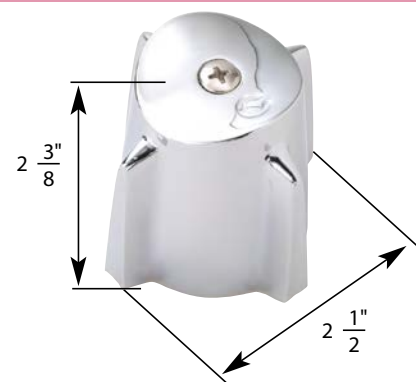

- Contempra
- Finish: Chrome
- Material: Zinc

TUB/SHOWER HANDLE FOR PRICE PFISTER FAUCETS

NON OEM	ITEM	PKG
	SH4985	1 Per Slide Card
	SH4985 B	1 Per Bag

OEM	ITEM	PKG	REF #
Price Pfister*	N/A	Bag	940-021A

STK No.	Description	STK No.	Description
SHB0027	Handle Adapter	N/A	Diverter Handle Cap
SCB0456	Handle Screw	N/A	Single Lever Handle Cap
N/A	Hot Handle Cap	N/A	Single Lever Cartridge
N/A	Cold Handle Cap		