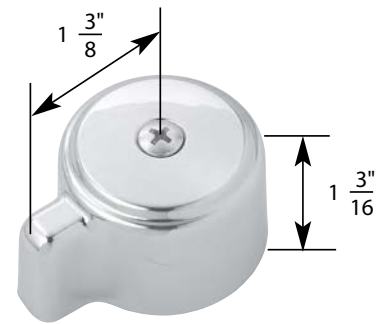

TUB/SHOWER HANDLE FOR CENTRAL BRASS FAUCETS

NON OEM	ITEM	PKG	
	SH4216 B	1 Per Bag	
OEM	ITEM	PKG	REF #
	N/A	N/A	N/A

STK No.	Description	STK No.	Description
SH0021	Handle Adapter	N/A	Diverter Handle Cap
SCB0459	Handle Screw	N/A	Single Lever Handle Cap
N/A	Hot Handle Cap	N/A	Single Lever Cartridge
N/A	Cold Handle Cap		

DIV
Diverter

- Finish: Chrome
- Material: Zinc