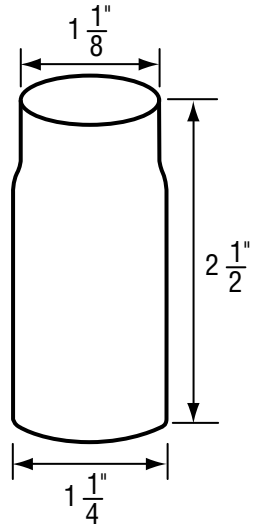

FOR STERLING FAUCETS

NON OEM	ITEM	PKG
	SH1338	1 Per Card

OEM	ITEM	PKG	REF #
	N/A	Bag	99B0493

- Finish: Chrome
- Material: Brass