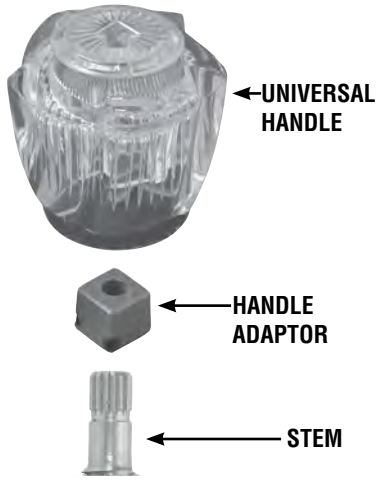

H
Hot

C
Cold

- Hospital Blade Handle
- Finish: Chrome
- Material: Zinc
- Includes Hot and Cold Handles, Adaptors, and Allen Wrench

BrassCraft Handle Adaptors & Universal Handles

BrassCraft Handle Adaptors fit with BrassCraft's Universal handles. Just select the adaptor you need based on your stem broach, then choose the handle style and size that suits your needs.