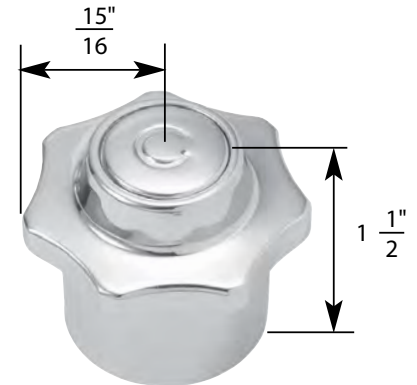

LAV/KITCHEN HANDLE FOR AMERICAN STANDARD FAUCETS

NON OEM	ITEM	PKG	
	SH2010	2 Per Slide Card	
	SH2010 B	2 Per Bag	
OEM	ITEM	PKG	REF #
	N/A	Bag	6458-021/023

Also Available In:

Faucet Rebuild Kits Lav/Kitchen - SK0001X

STK No.	Description	STK No.	Description
SH0020	Handle Adapter	N/A	Diverter Handle Cap
SCB0473	Handle Screw	N/A	Single Lever Handle Cap
N/A	Hot Handle Cap	N/A	Single Lever Cartridge
N/A	Cold Handle Cap		

- Heritage
- Finish: Chrome
- Material: Zinc
- Includes Hot and Cold Handles