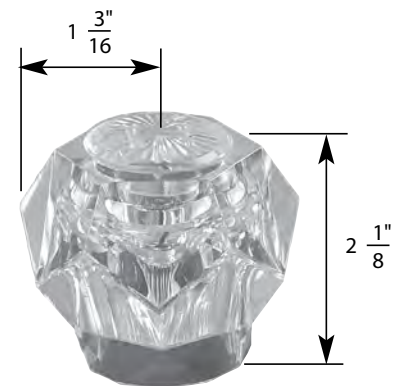

LAV/KITCHEN HANDLE FOR NIBCO FAUCETS

NON OEM	ITEM	PKG	
	SH2590 B	2 Per Bag	

OEM	ITEM	PKG	REF #
	N/A	Bag	86085

Also Available In:

Faucet Rebuild Kits Lav/Kitchen - SK0241

STK No.	Description	STK No.	Description
SH0003	Handle Adapter	N/A	Diverter Handle Cap
SCB0456	Handle Screw	N/A	Single Lever Handle Cap
N/A	Hot Handle Cap	N/A	Single Lever Cartridge
N/A	Cold Handle Cap		

- Finish: Clear
- Material: Acrylic
- Includes Hot and Cold Handles