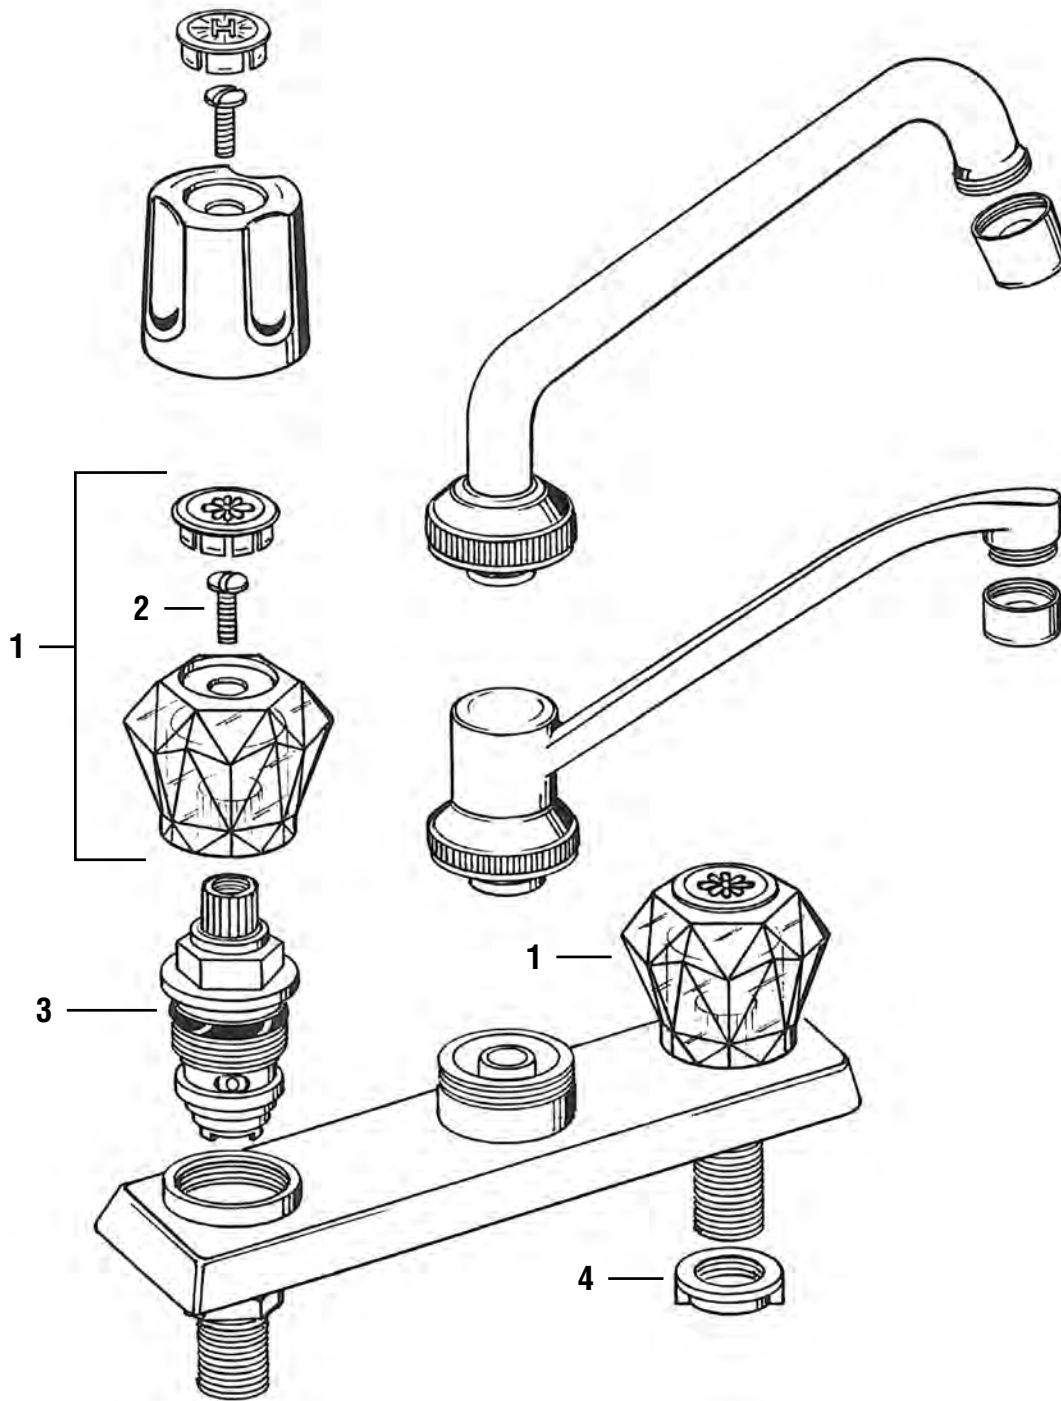

FOR NIBCO FAUCETS

Part	STK No.	Description
1	SH2590 B	Hot and Cold Handle Pair
2	SCB0456	Handle Screws
3	ST0939	Hot/Cold Stem
4	SF0456	Faucet Lock Nuts (Pair)

FAUCET EXPLOSIONS