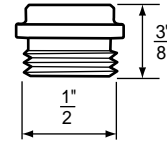

BIBB SEATS

NON OEM	ITEM	PKG
	SCB1161	10 Per Bag

- Bibb Seats For Kohler Faucets
- 1/2" x 27 Thread
- Finish: Stainless Steel
- Material: Stainless Steel