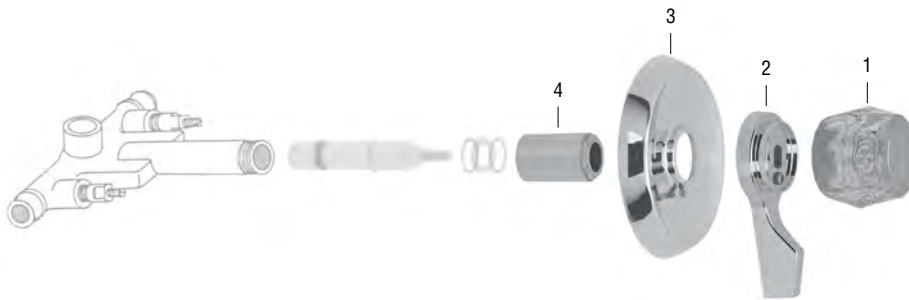

TUB/Shower TRIM KIT FOR MIXET FAUCETS

NON OEM	ITEM	PKG		
	N/A	N/A		
OEM	ITEM	PKG	REF #	
MIXET®	SKD0202 D	1 Kit Per Clamshell		
	N/A	Bag	MDXTR-5 SN COMPLETE	

- For Single Handle Faucets
- Handle Finish: Clear Acrylic
- Trim Finish: PVD Satin Nickel
- For Original Non-Pressure Balance Valves

OEM Part	STK No.	Description
1	N/A*	Mixet Deluxe Volume Control Handle
	N/A*	Handle Screw (not pictured)
2	N/A*	Mixet Temperature Control Lever
3	SWD0452	Mixet 5-1/2" Escutcheon
4	SWD0453	Mixet Retainer Nut

* Not Available Separately

TUB/Shower TRIM KIT FOR MIXET FAUCETS

NON OEM	ITEM	PKG		
	N/A	N/A		
OEM	ITEM	PKG	REF #	
MIXET®	SKD0203 D	1 Kit Per Clamshell		
	N/A	Bag	MTR-5 MET SN