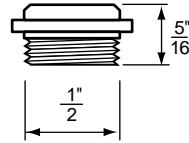

- Bibb Seats For Sayco Faucets
- 5/8" x 20 Thread
- Finish: Brass
- Material: No-Lead Brass

BIBB SEATS

NON OEM	ITEM	PKG
	SCB1518	10 Per Bag

- Bibb Seats For Sayco Faucets
- 1/2" x 20 Thread
- Finish: Brass
- Material: Brass