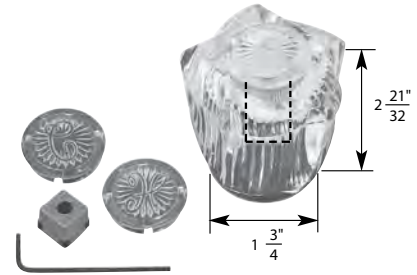

TUB/SHOWER UNIVERSAL HANDLE

NON OEM	ITEM	PKG
	SH5715	1 Per Slide Card
	SH5715 B	1 Per Bag

OEM	ITEM	PKG	REF #
	N/A	N/A	N/A