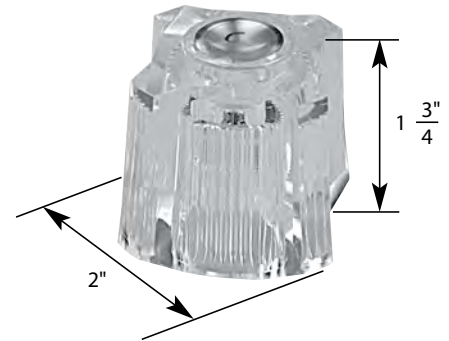

LAV/KITCHEN HANDLE FOR KOHLER FAUCETS

NON OEM	ITEM	PKG
	SH2535	2 Per Slide Card

OEM	ITEM	PKG	REF #
	N/A	Bag	30009/20984

STK No.	Description	STK No.	Description
SH0001	Handle Adapter	N/A	Diverter Handle Cap
SCB0476	Handle Screw	N/A	Single Lever Handle Cap
SHB0643	Hot Handle Cap	N/A	Single Lever Cartridge
SHB0642	Cold Handle Cap		

H Hot C Cold

- Trend
- Finish: Clear
- Material: Acrylic
- Includes Hot and Cold Handles