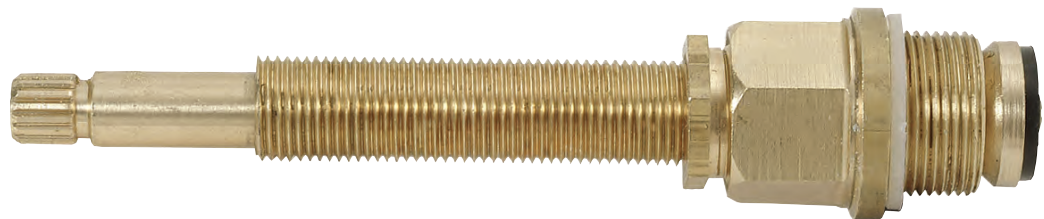

Most Common Handle - SH4211/SH4212

- Compression Stem
- Finish: Brass
- Material: Brass
- Length 11 (5-3/8")

Also Available In:

Faucet Rebuild Kits Tub/Shower - SK0054

STK No.	Description	STK No.	Description
SC2116	Bibb Washer	SC0191	Cap Thread Gasket
SC0004	Bibb Screw	SC0091	Bonnet Packing
SC0907	Bibb Seat	SH4211	Handle
SH0021	Handle Adapter	SH4212	Handle