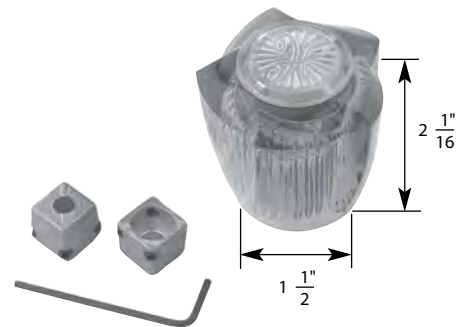

- Medium Canopy Handle
- Finish: Smoked
- Material: Acrylic
- Includes Hot and Cold Handles, Adaptors, and Allen Wrench

FIT ALL