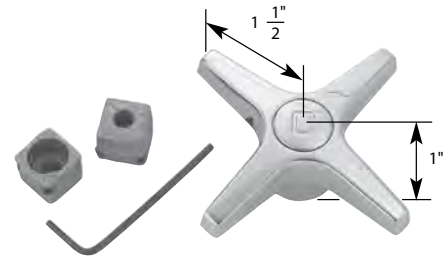

DIV
Diverter

- Lever Handle
- Finish: Chrome
- Material: Zinc
- Includes Handle, Adaptor, and Allen Wrench

LAV/KITCHEN/TUB/SHOWER UNIVERSAL HANDLE

NON OEM	ITEM	PKG
	SH3463	2 Per Slide Card

OEM	ITEM	PKG	REF #
	N/A	N/A	N/A