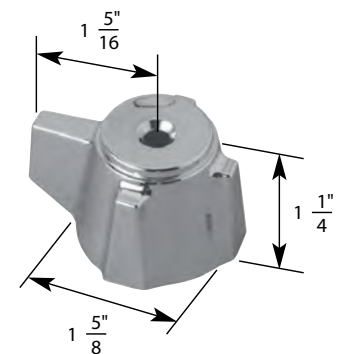

TUB/SHOWER HANDLE FOR STERLING FAUCETS

NON OEM	ITEM	PKG
	SH5362	1 Per Slide Card
	SH5362 B	1 Per Bag

OEM	ITEM	PKG	REF #
	N/A	Bag	A8252

Also Available In:

Faucet Rebuild Kits Tub/Shower - SK0336

STK No.	Description	STK No.	Description
SH0014	Handle Adapter	N/A	Diverter Handle Cap
SCB0459	Handle Screw	N/A	Single Lever Handle Cap
N/A	Hot Handle Cap	N/A	Single Lever Cartridge
N/A	Cold Handle Cap		

DIV
Diverter

- Rockwell
- Finish: Chrome
- Material: Zinc