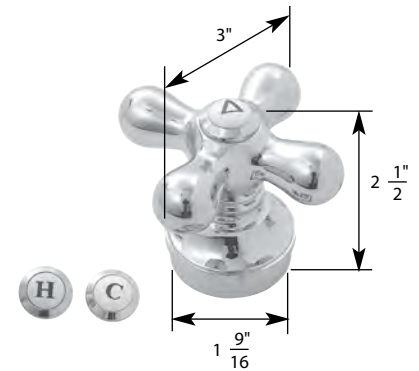

TUB/SHOWER UNIVERSAL HANDLE

NON OEM	ITEM	PKG	
	SH5727	1 Per Clamshell	
OEM	ITEM	PKG	REF #
	N/A	N/A	N/A

STK No.	Description	STK No.	Description
SH0004	Handle Adapter	N/A	Diverter Handle Cap
N/A	Handle Screw	N/A	Single Lever Handle Cap
N/A	Hot Handle Cap	N/A	Single Lever Cartridge
N/A	Cold Handle Cap		

- Cross Handle
- Finish: Chrome
- Material: Zinc
- Includes Handle with Hot, Cold, and Diverter Caps, the Most Popular Adaptors, and Handle Screws