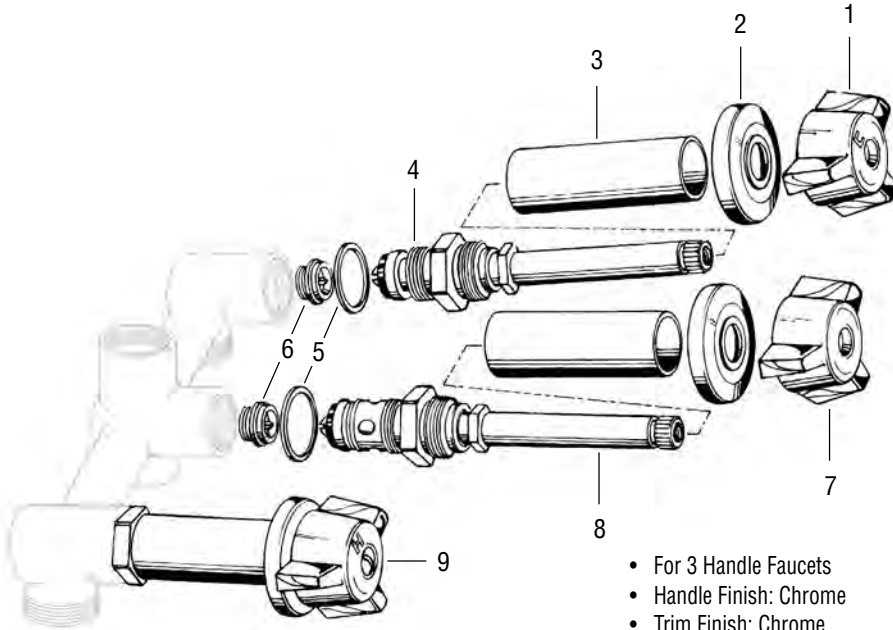

TUB/SHOWER REBUILD KIT FOR ELJER FAUCETS

NON OEM	ITEM	PKG
	SK0116	1 Kit Per Clamshell
	SK0116 B	1 Kit Per Box

OEM	ITEM	PKG	REF #
	N/A	N/A	N/A

- For 3 Handle Faucets
- Handle Finish: Chrome
- Trim Finish: Chrome

NON-OEM		
Part	STK No.	Description
1	SH4471	Eljer Cold Tub Handle
	SCB0456	Handle Screw (Not Pictured)
2	N/A*	Eljer Round Escutcheon
3	N/A*	Eljer Sleeve
4	ST2740	Eljer Hot/Cold Tub Stem (Includes Chrome Sleeve)
5	SC0199	Cap Thread Gasket
6	SC1043X	Eljer Seat
7	SH4472	Eljer Diverter Tub Handle
	SCB0456	Handle Screw (Not Pictured)
8	ST2741	Eljer Diverter Tub Stem (Includes Chrome Sleeve)
9	SH4470	Eljer Hot Tub Handle
	SCB0456	Handle Screw (Not Pictured)

* Not Available Separately

TUB/SHOWER REBUILD KIT FOR ELJER FAUCETS

NON OEM	ITEM	PKG
	SK0117 B	1 Kit Per Box

OEM	ITEM	PKG	REF #
	N/A	N/A	N/A