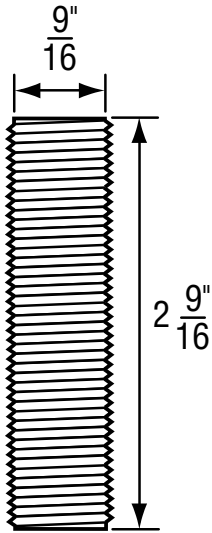

FOR CENTRAL BRASS FAUCETS

NON OEM	ITEM	PKG
	SH1240	1 Per Card

OEM	ITEM	PKG	REF #
	N/A	N/A	N/A

- Finish: Chrome
- Material: Brass
- 9/16 - 20 TPI