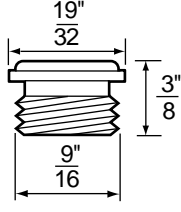

BIBB SEATS

NON OEM	ITEM	PKG
	SCB1021X	10 per Bag

- Bibb Seats For Crane-Repcal Faucets
- 9/16" x 18 Thread
- Finish: Brass
- Material: No-Lead Brass