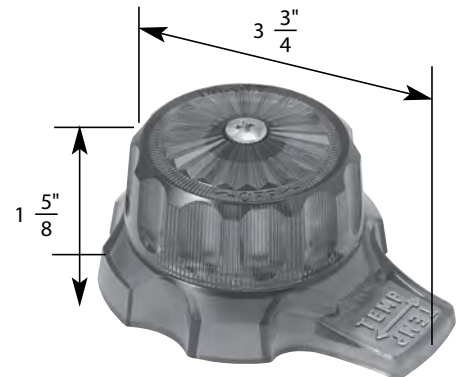

TUB/SHOWER HANDLE FOR MIXET FAUCETS

NON OEM	ITEM	PKG		
	N/A	N/A		
OEM	ITEM	PKG	REF #	
MIXET™	SHD7086 D	1 Per Slide Card		
	N/A	Bag	MRH/MTHSMK	
	MXT11	1 Per Slide Card		

STK No.	Description	STK No.	Description
N/A	Handle Adapter	N/A	Diverter Handle Cap
N/A	Handle Screw	N/A	Single Lever Handle Cap
N/A	Hot Handle Cap	N/A	Single Lever Cartridge
N/A	Cold Handle Cap		

S/L
Single Lever

- Temperature & Volume Control
- Finish: Smoked
- Material: Acrylic