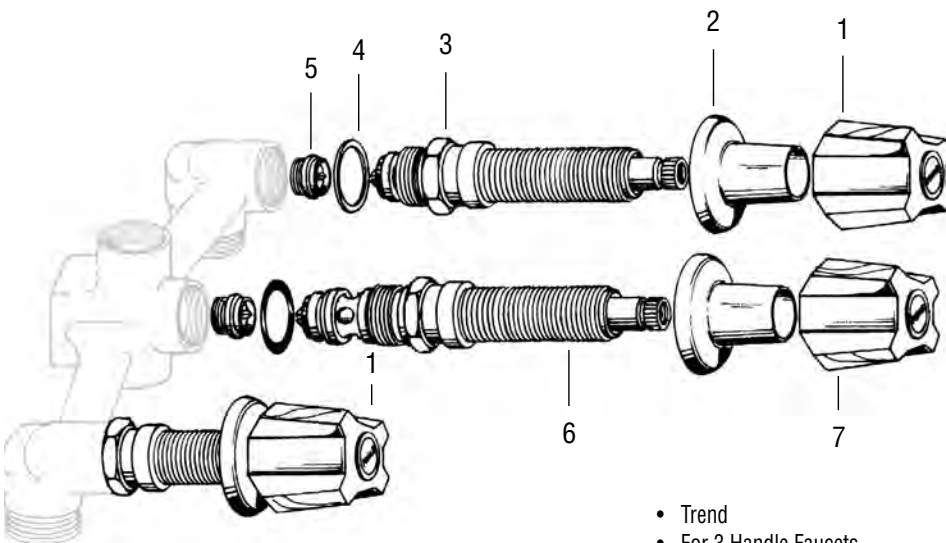

- Trend
- For 3 Handle Faucets
- Handle Finish: Chrome
- Trim Finish: Chrome

NON-OEM		
Part	STK No .	Description
1	SH4781	Kohler Tub Handles (Pair)
	SHB0643	Hot Handle Cap
	SHB0642	Cold Handle Cap
	SCB0461	Handle Screws (Not Pictured)
2	SH1695 B	Kohler Escutcheon
3	ST2738	Kohler Hot/Cold Tub Stem
4	SC0202	Cap Thread Gasket
5	SC1159X	Kohler Seat
6	ST2739 B	Kohler Diverter Tub Stem
7	N/A*	Kohler Diverter Tub Handle
	N/A*	Diverter Handle Cap

*Not Available Separately