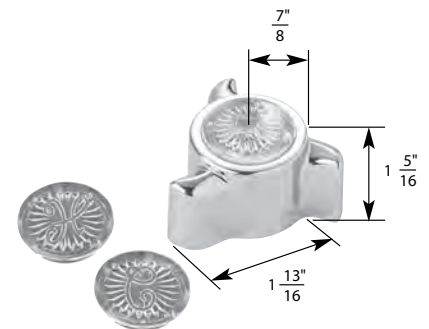

TUB/SHOWER HANDLE FOR SAYCO FAUCETS

NON OEM	ITEM	PKG
	SH5153 B	1 Per Bag

OEM	ITEM	PKG	REF #
	N/A	Bag	P275A/H/C

STK No.	Description	STK No.	Description
SH0009	Handle Adapter	SHB0888	Diverter Handle Cap
SCB0461	Handle Screw	N/A	Single Lever Handle Cap
SHB0889	Hot Handle Cap	N/A	Single Lever Cartridge
SHB0886	Cold Handle Cap		

H Hot C Cold DIV Diverter

- Citation
- Finish: Chrome
- Material: Zinc
- Includes Handle with Hot, Cold, and Diverter Caps