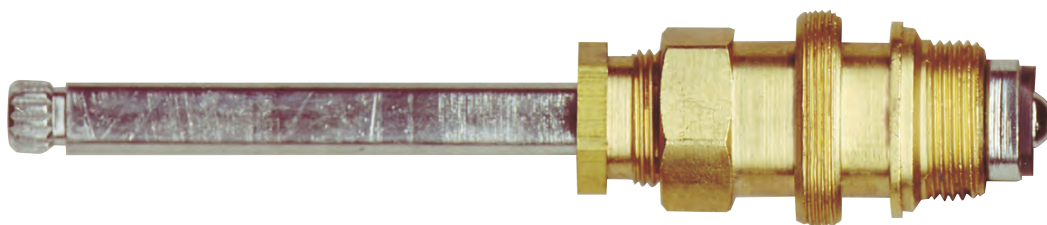

Most Common Handle - SH5360/SH5361

- Old Style
- Compression Stem
- Finish: Brass and Chrome
- Material: Brass
- Length 11 (5-7/16")

STK No.	Description	STK No.	Description
SC2109	Bibb Washer	SC0198	Cap Thread Gasket
SC0006	Bibb Screw	SC0091	Bonnet Packing
SC1719X	Bibb Seat	SH5360	Handle
SH0014	Handle Adapter	SH5361	Handle