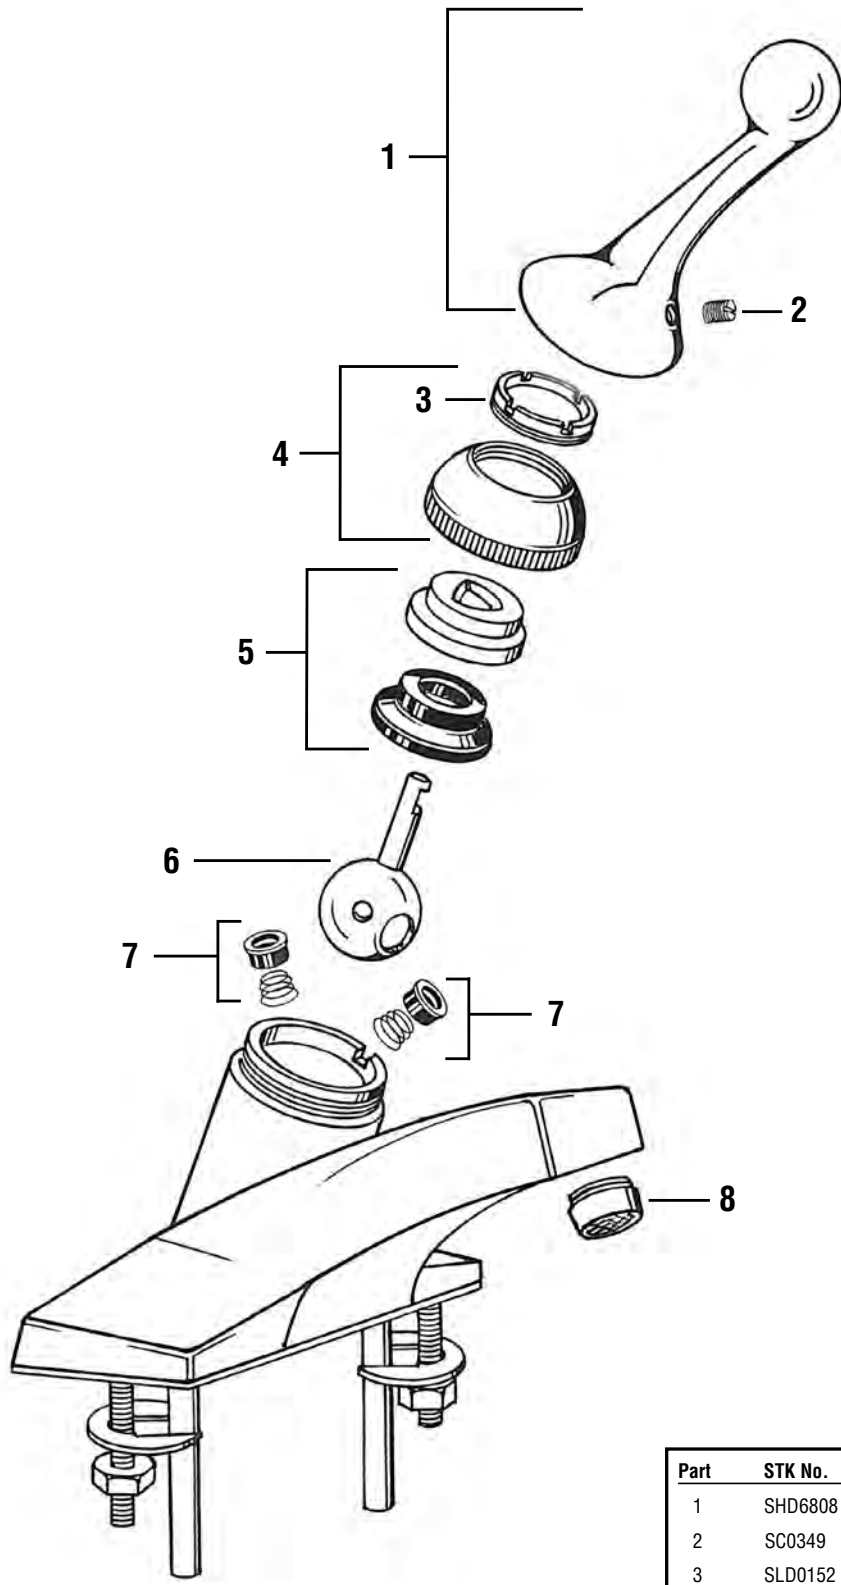

DELTA MODELS 500, 510, 515, 520 & 523
GENUINE PARTS

Part	STK No.	OEM No.	Description
1	SHD6808	RP90	Delta Single Lever Handle
2	SC0349	N/A	Handle Screw Set
3	SLD0152	RP250	Delta Plastic Adjusting Ring
4	SLD0175	RP50	Delta Cap with Adjusting Ring
5	SLD0151	RP61	Delta Heart Shaped Cam Assembly
6	SLD0103	RP70	Delta Stainless Steel Ball # 70
7	SLD0083	RP4993	Delta Seats and Springs
8	SFD0232 D	RP330	Delta Aerator - Chrome

FAUCET EXPLOSIONS