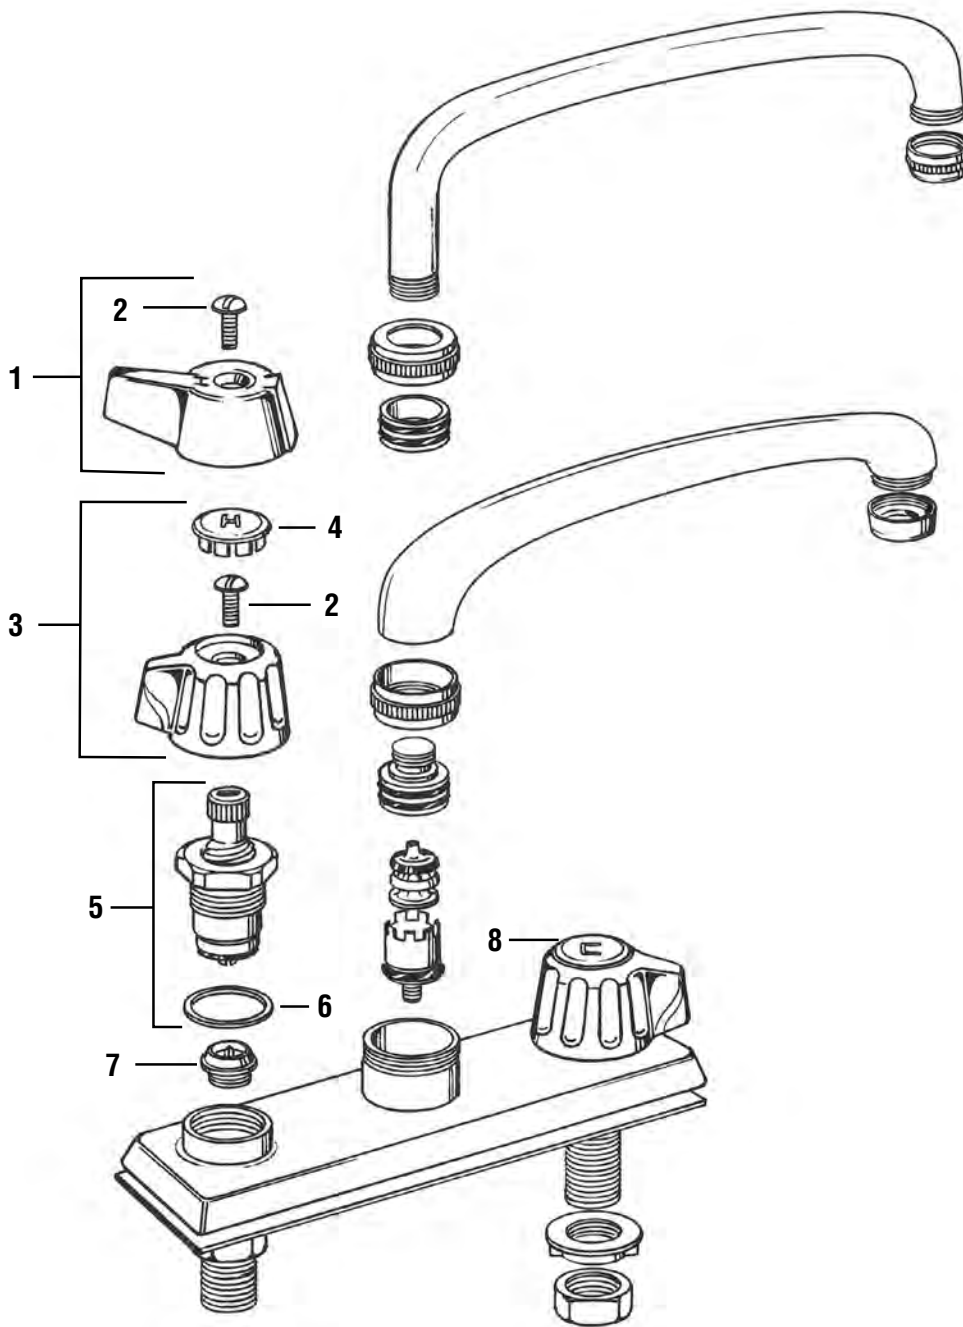

FOR GERBER FAUCETS - MODEL 42-260

Part	STK No.	Description
1	SH2385	Hot and Cold Handle Pair
2	SCB0456	Handle Screws
3	SH2382	Hot and Cold Handle Pair
4	SHB0600	Hot Handle Caps
5	ST0041X	Hot Stem
	ST0042X	Cold Stem (not shown)
6	SC0207	Cap Thread Gaskets (Pair)
7	SC1096X	Bibb Seats (Pair)
8	SHB0601	Cold Handle Caps