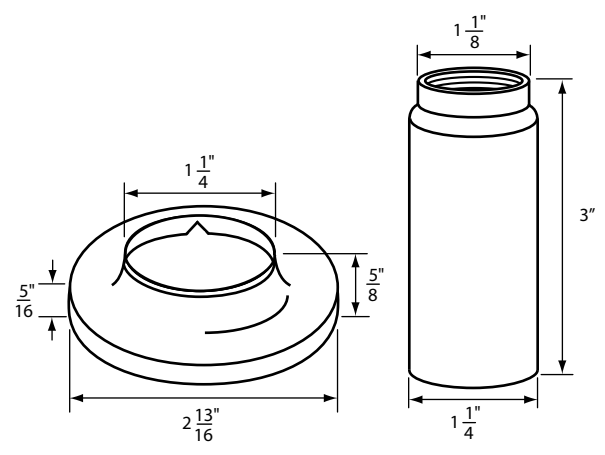

- Finish: Chrome
- Material: Zinc
- Includes Escutcheon and Sleeve

FOR SAVOY FAUCETS

NON OEM	ITEM	PKG
	SH1791	1 Set Per Slide Card

OEM	ITEM	PKG	REF #
	N/A	N/A	N/A

- Finish: Chrome
- Material: Zinc
- Includes Escutcheon and Sleeve