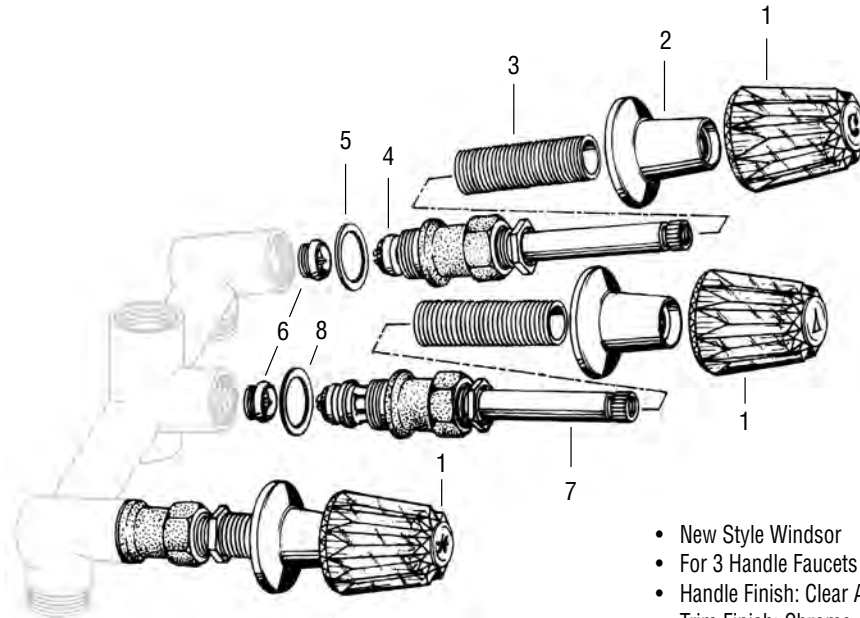

TUB/SHOWER REBUILD KIT FOR PRICE PFISTER FAUCETS

NON OEM	ITEM	PKG
	SK0275	1 Kit Per Clamshell
	SK0275 B	1 Kit Per Box

OEM	ITEM	PKG	REF #
Price Pfister*	N/A	Bag	S122

- New Style Windsor
- For 3 Handle Faucets
- Handle Finish: Clear Acrylic
- Trim Finish: Chrome

NON-OEM		
Part	STK No .	Description
1	SH4995	Price Pfister Tub Handles (Set)
	SHB0845	Hot Handle Cap
	SHB0840	Cold Handle Cap
	SHB0842	Diverter Handle Cap
	SCB0456	Handle Screw (Not Pictured)
2	SH1680	Price Pfister Escutcheon
3	SH1201	Escutcheon Nipple
4	ST5326	Price Pfister Hot/Cold Tub Stem
5	SC0198	Cap Thread Gasket
6	SC1312	Price Pfister Seat
7	ST5323	Price Pfister Diverter Tub Stem
8	SC0262	Cap Thread Gasket

TUB/SHOWER TRIM KIT FOR PRICE PFISTER FAUCETS

NON OEM	ITEM	PKG
	SK0279	1 Kit Per Clamshell

OEM	ITEM	PKG	REF #
Price Pfister*	N/A	N/A	N/A