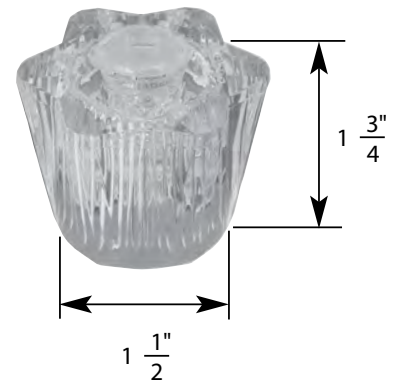

LAV/KITCHEN HANDLE FOR STREAMWAY FAUCETS

NON OEM	ITEM	PKG	
	SH3056	2 Per Slide Card	
	SH3056 B	2 Per Bag	
OEM	ITEM	PKG	REF #
	N/A	Bag	5-1500-3H/C

STK No.	Description	STK No.	Description
SH0003	Handle Adapter	N/A	Diverter Handle Cap
SCB0476	Handle Screw	N/A	Single Lever Handle Cap
N/A	Hot Handle Cap	N/A	Single Lever Cartridge
N/A	Cold Handle Cap		

H Hot C Cold

- Finish: Clear
- Material: Acrylic
- Includes Hot and Cold Handles