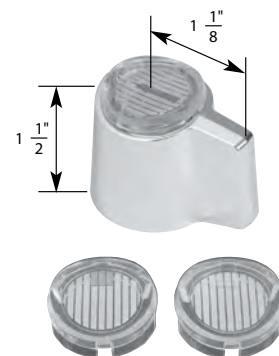

H Hot **C** Cold

- Finish: Chrome
- Material: Zinc
- Includes Hot and Cold Handles

TUB/SHOWER HANDLE FOR STERLING FAUCETS

NON OEM	ITEM	PKG	
	SH5359	1 Per Slide Card	
OEM	ITEM	PKG	REF #
	N/A	Bag	A1410 (Hot and Cold Only)