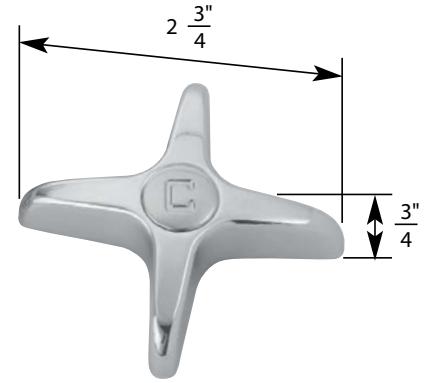

LAV/KITCHEN HANDLE FOR PRICE PFISTER FAUCETS

NON OEM	ITEM	PKG
	SH2746	2 Per Slide Card
	SH2746 B	2 Per Bag

OEM	ITEM	PKG	REF #
Price Pfister®	N/A	Bag	940-271/272

STK No.	Description	STK No.	Description
SHB0027	Handle Adapter	N/A	Diverter Handle Cap
SCB0456	Handle Screw	N/A	Single Lever Handle Cap
SHB0509	Hot Handle Cap	N/A	Single Lever Cartridge
SHB0507	Cold Handle Cap		

- Beaux Art Cross
- Finish: Chrome
- Material: Zinc
- Includes Hot and Cold Handles