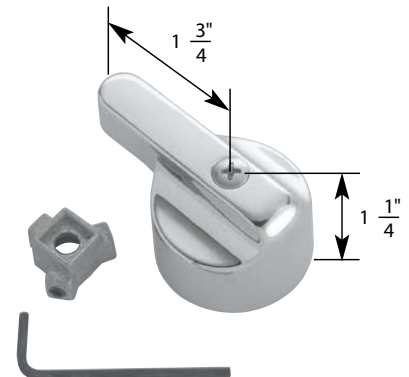

TUB/ShOWER UNIVERSAL HANDLE

NON OEM	ITEM	PKG
	SH3475	1 Per Slide Card

OEM	ITEM	PKG	REF #
	N/A	N/A	N/A

STK No.	Description	STK No.	Description
SH0004	Handle Adapter	N/A	Diverter Handle Cap
N/A	Handle Screw	N/A	Single Lever Handle Cap
N/A	Hot Handle Cap	N/A	Single Lever Cartridge
N/A	Cold Handle Cap		

DIV
Diverter

- Large Canopy Lever Handle
- Finish: Chrome
- Material: Zinc
- Includes Handle, Adaptor, and Allen Wrench