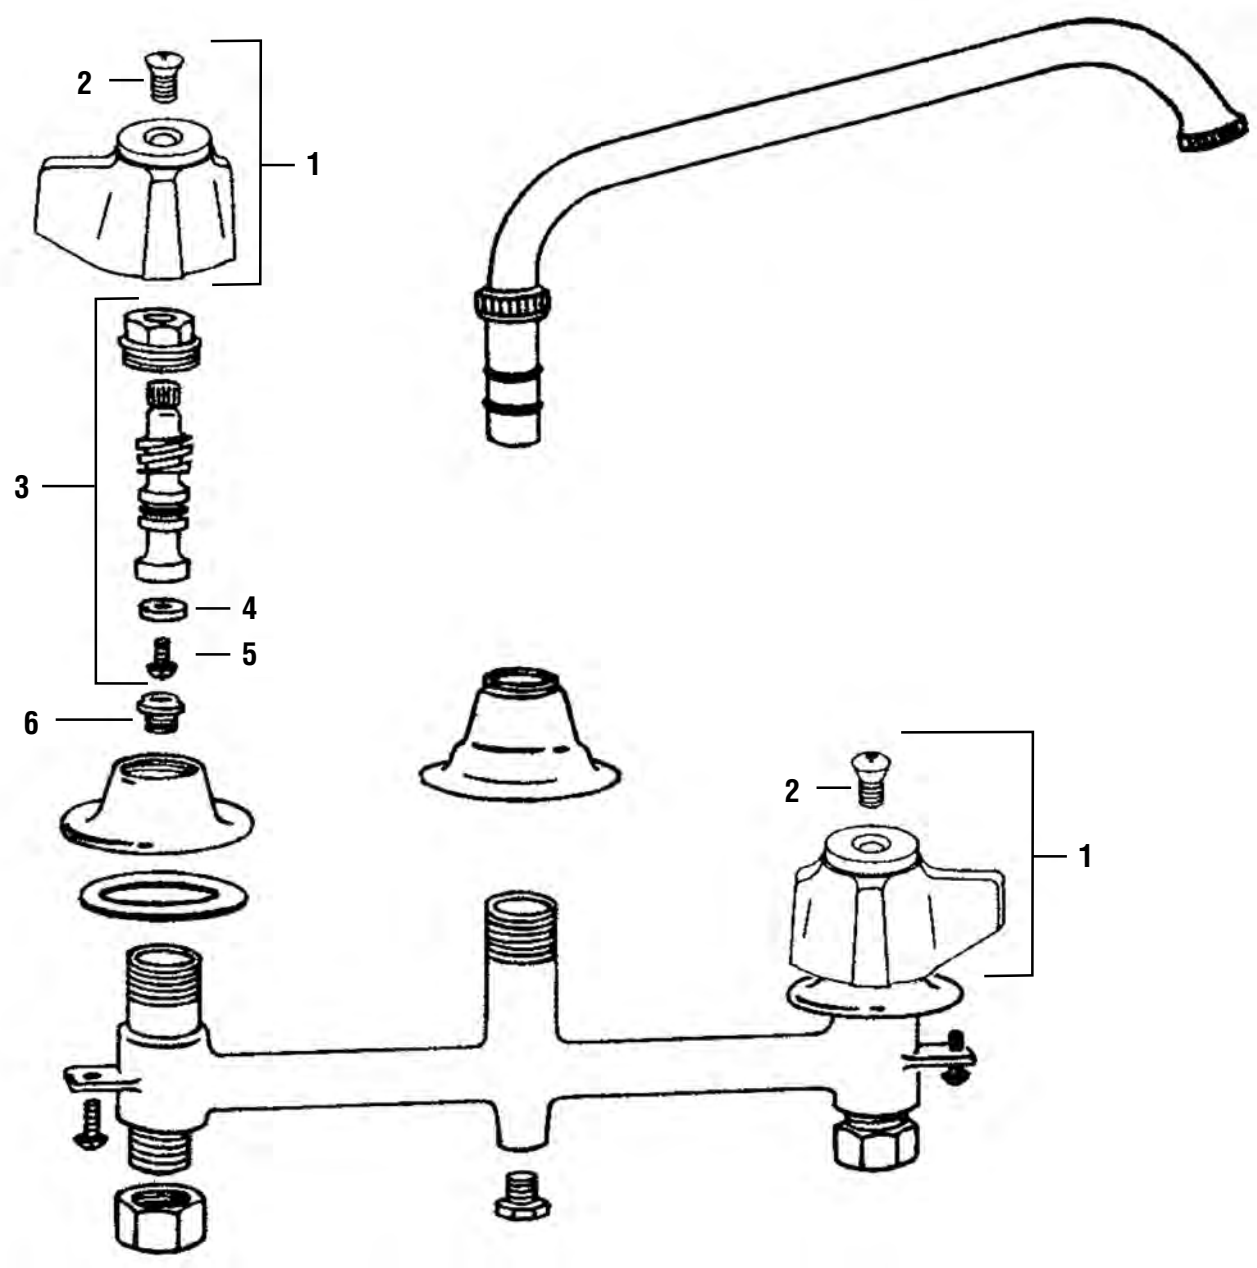

FOR STERLING FAUCETS - MODELS 25-470, 255-30 & 255-70 - CONCEALED DECK

FAUCET EXPLOSIONS

Part	STK No.	Description
1	SH2956	Hot and Cold Handle Pair
2	SCB0459	Handles Screws
3	ST1041X ST1042X	Hot Stem Cold Stem (not pictured)
4	SC2098	Bibb Washers (Pair)
5	SC0006	Bibb Screws (Pair)
6	SC1719X	Bibb Seats (Pair)