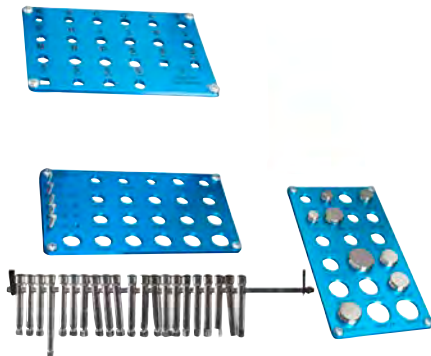

LECTERNS

ITEM	PKG
SPGSG1	1 Set Per Box

- Service Parts Lectern Gauges
- Includes Stem Broach, Aerator, Seat and Handle Broach Gauges

LECTERNS

ITEM	PKG
SPGSG3	1 Per Each