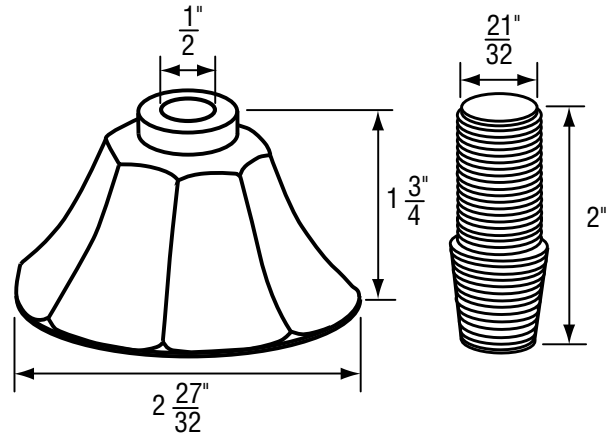

OEM	ITEM	PKG	REF #
	N/A	N/A	N/A

- Old Style with Ring Holder
- Finish: Chrome Escutcheon and White Nipple
- Material: Plastic and Zinc
- Includes Escutcheon and Nipple

FOR UNIVERSAL FIT

NON OEM	ITEM	PKG
	SH1707	1 Set Per Slide Card