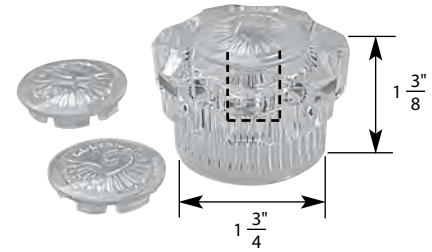

TUB/SHOWER HANDLE FOR SAYCO FAUCETS

NON OEM	ITEM	PKG
	SH5154	1 Per Slide Card
	SH5154 B	1 Per Bag

OEM	ITEM	PKG	REF #
	N/A	Bag	P1018A/H/C