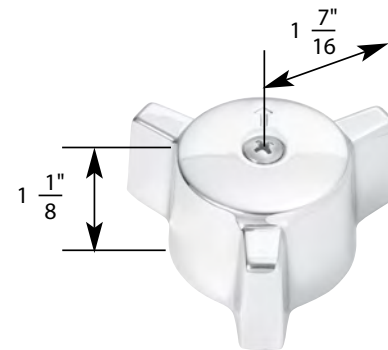

TUB/SHOWER HANDLE FOR CENTRAL BRASS FAUCETS

NON OEM	ITEM	PKG
	SH4219 B	1 Per Bag

OEM	ITEM	PKG	REF #
	N/A	Bag	521D

STK No.	Description	STK No.	Description
SH0021	Handle Adapter	N/A	Diverter Handle Cap
SCB0459	Handle Screw	N/A	Single Lever Handle Cap
N/A	Hot Handle Cap	N/A	Single Lever Cartridge
N/A	Cold Handle Cap		

DIV
Diverter

- Finish: Chrome
- Material: Zinc