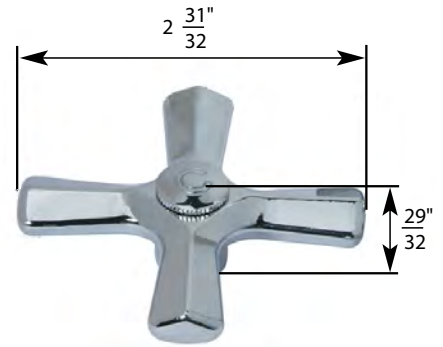

TUB/SHOWER HANDLE FOR BRIGGS FAUCETS

NON OEM	ITEM	PKG
	SH4118	2 Per Slide Card

OEM	ITEM	PKG	REF #
	N/A	N/A	N/A

STK No.	Description	STK No.	Description
SH0023	Handle Adapter	N/A	Diverter Handle Cap
N/A	Handle Screw	N/A	Single Lever Handle Cap
N/A	Hot Handle Cap	N/A	Single Lever Cartridge
N/A	Cold Handle Cap		

H
Hot

C
Cold

- Cross Handle
- Finish: Chrome
- Material: Zinc
- Includes Hot and Cold Handles