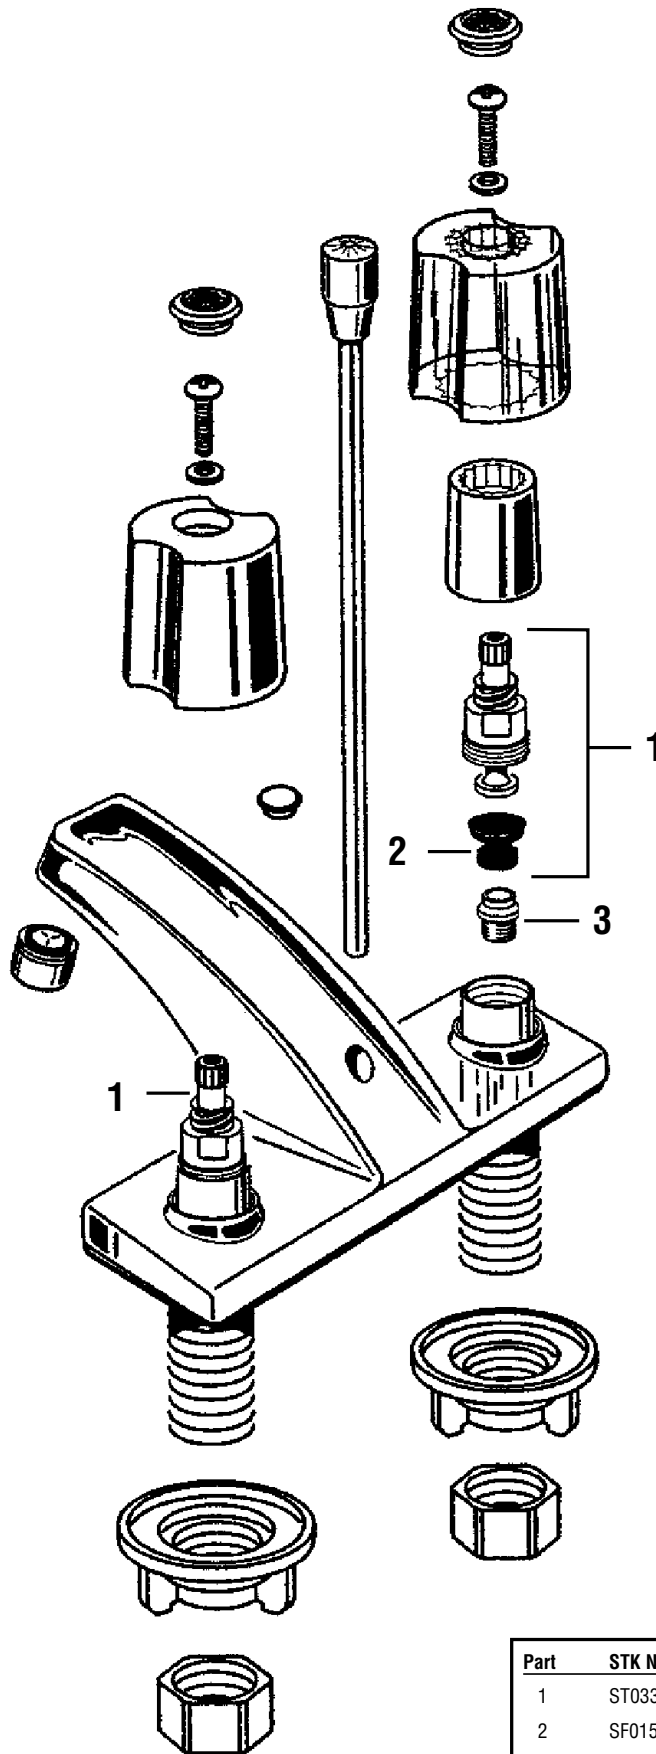

Part	STK No.	Description
1	SL1024	Cartridge
2	SL0001	Cartridge Seal Set

FAUCET EXPLOSIONS

FOR AMERICAN STANDARD FAUCETS - CADET 2350 SERIES

Part	STK No.	Description
1	ST0332X	Hot/Cold Stem
2	SF0153	Diaphragm Washers (Pair)
3	SC0833X	Bibb Seats (Pair)