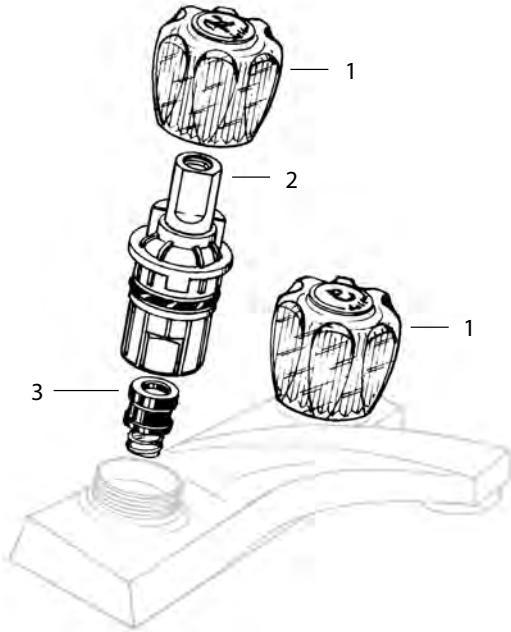

LAV/KITCHEN REBUILD KIT FOR DELTA/DELEX FAUCETS

NON OEM	ITEM	PKG
	SK0085	1 Kit Per Clamshell

OEM	ITEM	PKG	REF #
DELTA GENUINE PARTS	SKD0085 D	1 Kit Per Clamshell	

- For 2 Handle Faucets
- Handle Finish: Clear Acrylic

NON-OEM		
Part	STK No.	Description
1	SH2229	Delta Lav/Kitchen Handles (Pair)
	SHB0562	Hot & Cold Handle Caps (Pair)
	SC0004	Handle Screw (Not Pictured)
2	ST1124	Delta Hot/Cold Stem
3	SL0083	Delta Seat and Spring Kit

OEM		
Part	STK No.	Description
1	SHD2229	Delta Lav/Kitchen Handles (Pair)
	SHD0562 D	Hot & Cold Handle Caps (Pair)
	N/A*	Handle Screw (Not Pictured)
2	STD1124	Delta Hot/Cold Stem
3	SLD0083	Delta Seat and Spring Kit

*Not A available Separately

LAV/KITCHEN REBUILD KIT FOR GERBER FAUCETS

NON OEM	ITEM	PKG
	SK0146X	1 Kit Per Clamshell

OEM	ITEM	PKG	REF #
	N/A	N/A	N/A