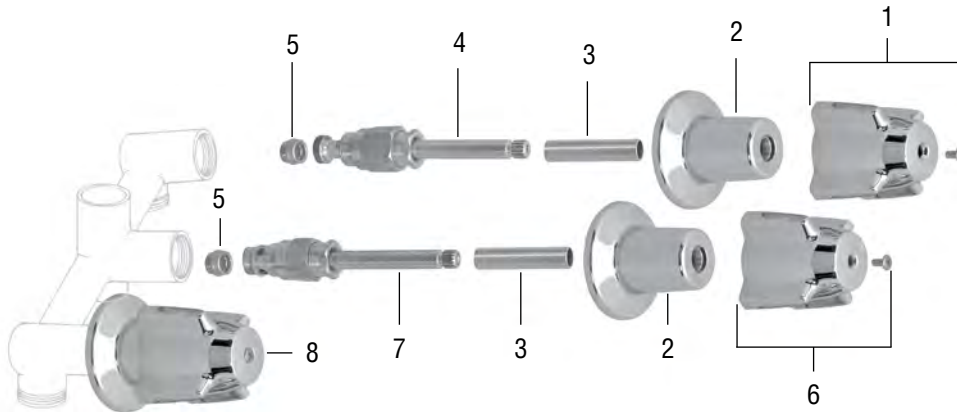

TUB/SHOWER REBUILD KIT FOR CENTRAL BRASS FAUCETS

NON OEM	ITEM	PKG
	SK0046	1 Kit Per Clamshell
	SK0046 B	1 Kit Per Box

OEM	ITEM	PKG	REF #
	N/A	N/A	N/A

- New Style
- For 3 Handle Faucets
- Handle Finish: Chrome
- Trim Finish: Chrome

NON-OEM		
Part	STK No.	Description
1	SH4212	Central Brass Cold Tub Handle
	N/A*	Handle Screw
2	SH1513	Central Brass Escutcheon
3	SH1240	Central Brass Nipple
4	ST3255	Central Brass Hot/Cold Tub Stem
	SC0199	Cap Thread Gasket (Not Pictured)
5	SC0908X	Central Brass Seat
6	SH4213	Central Brass Diverter Tub Handle
	N/A*	Handle Screw
7	ST3256	Central Brass Diverter Tub Stem
8	SH4211	Central Brass Hot Tub Handle
	N/A*	Handle Screw (Not Pictured)

*Not Available Separately

TUB/SHOWER REBUILD KIT FOR CENTRAL BRASS FAUCETS

NON OEM	ITEM	PKG
	SK0054	1 Kit Per Clamshell
	SK0054 B	1 Kit Per Box

OEM	ITEM	PKG	REF #
	N/A	N/A	N/A