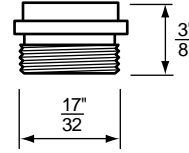

BIBB SEATS

NON OEM	ITEM	PKG
	SC1617X	2 Per Card
	SCB1617X	10 Per Bag

- Bibb Seats For Sears and Universal Rundle Faucets
- 17/32" x 24 Thread
- Finish: Brass
- Material: No-Lead Brass