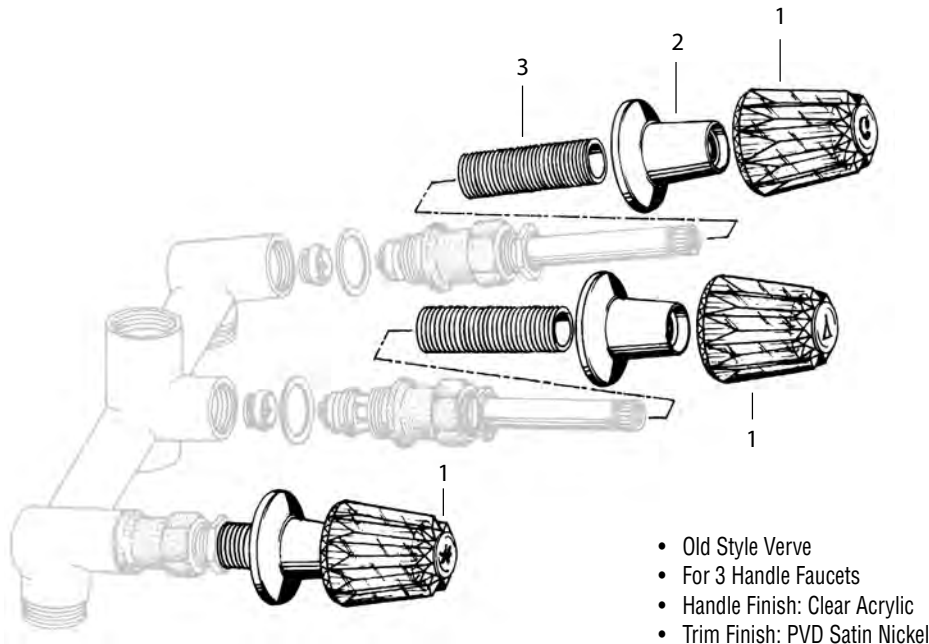

* Not Available Separately

TUB/SHOWER TRIM KIT FOR PRICE PFISTER FAUCETS

NON OEM	ITEM	PKG
	SK0284	1 Kit Per Clamshell

OEM	ITEM	PKG	REF #
Price Pfister®	N/A	N/A	N/A

- Old Style Verve
- For 3 Handle Faucets
- Handle Finish: Clear Acrylic
- Trim Finish: PVD Satin Nickel