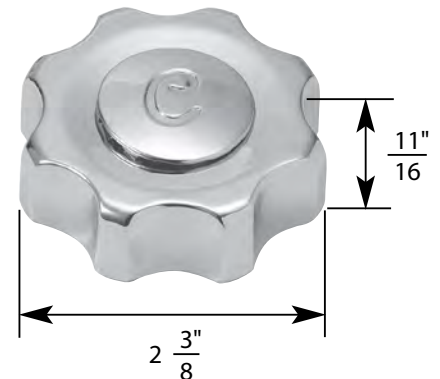

LAV/KITCHEN/TUB/SHOWER HANDLE FOR PRICE PFISTER FAUCETS

NON OEM	ITEM	PKG
	SH2741	2 Per Slide Card
	SH2741 B	2 Per Bag

OEM	ITEM	PKG	REF #
Price Pfister®	N/A	Bag	940-201/202