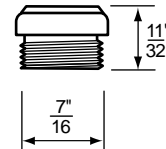

BIBB SEATS

NON OEM	ITEM	PKG
	SC1669X	2 Per Card
	SCB1669X	10 Per Bag

- Bibb Seats For Speakman Faucets
- 7/16" x 27 Thread
- Finish: Brass
- Material: No-Lead Brass