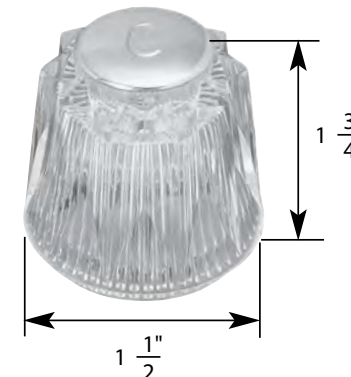

LAV/KITCHEN HANDLE FOR PRICE PFISTER FAUCETS

NON OEM	ITEM	PKG	
	SH2751	2 Per Slide Card	
OEM	ITEM	PKG	REF #
Price Pfister®	N/A	Bag	940-730A

Also Available In:

Faucet Rebuild Kits Lav/Kitchen - SK0262X

STK No.	Description	STK No.	Description
SHB0027	Handle Adapter	N/A	Diverter Handle Cap
SCB0456	Handle Screw	N/A	Single Lever Handle Cap
SHB0845	Hot Handle Cap	N/A	Single Lever Cartridge
SHB0840	Cold Handle Cap		

H Hot C Cold

- Old Style Windsor
- Finish: Clear and Chrome
- Material: Acrylic
- Includes Hot and Cold Handles