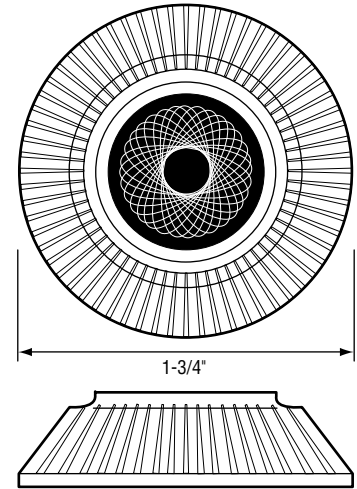

FOR MOEN FAUCETS

NON OEM	ITEM	PKG
	SH0305	1 Per Card
	SHB0305	5 Per Bag

- Finish: Chrome
- Material: Plastic