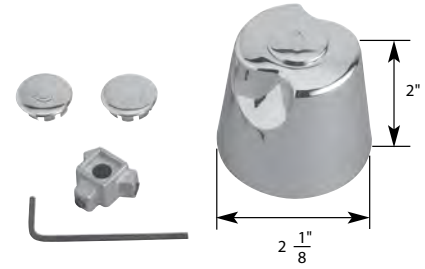

C
Cold

- Vice Grip Connection
- Medium Canopy Handle
- Finish: Clear
- Material: Acrylic
- Includes Hot and Cold Handles

FIT ALL

TUB/SHOWER UNIVERSAL HANDLE

NON OEM	ITEM	PKG
	SH5700	1 Per Slide Card

OEM	ITEM	PKG	REF #
	N/A	N/A	N/A