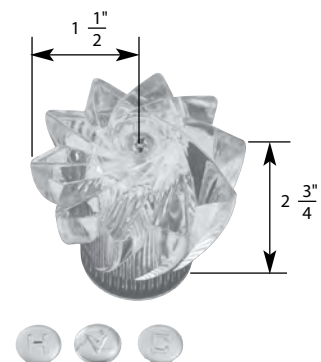

TUB/SHOWER HANDLE FOR SAYCO FAUCETS

NON OEM	ITEM	PKG
	SH5156	1 Per Slide Card

OEM	ITEM	PKG	REF #
	N/A	Bag	P123A/H/C

STK No.	Description	STK No.	Description
SH0009	Handle Adapter	SHB0508	Diverter Handle Cap
N/A	Handle Screw	N/A	Single Lever Handle Cap
SHB0509	Hot Handle Cap	N/A	Single Lever Cartridge
SHB0507	Cold Handle Cap		

H Hot   **C** Cold   **DIV** Diverter

- Precious Stone
- Finish: Clear and Chrome
- Material: Acrylic
- Includes Handle with Hot, Cold, and Diverter Caps