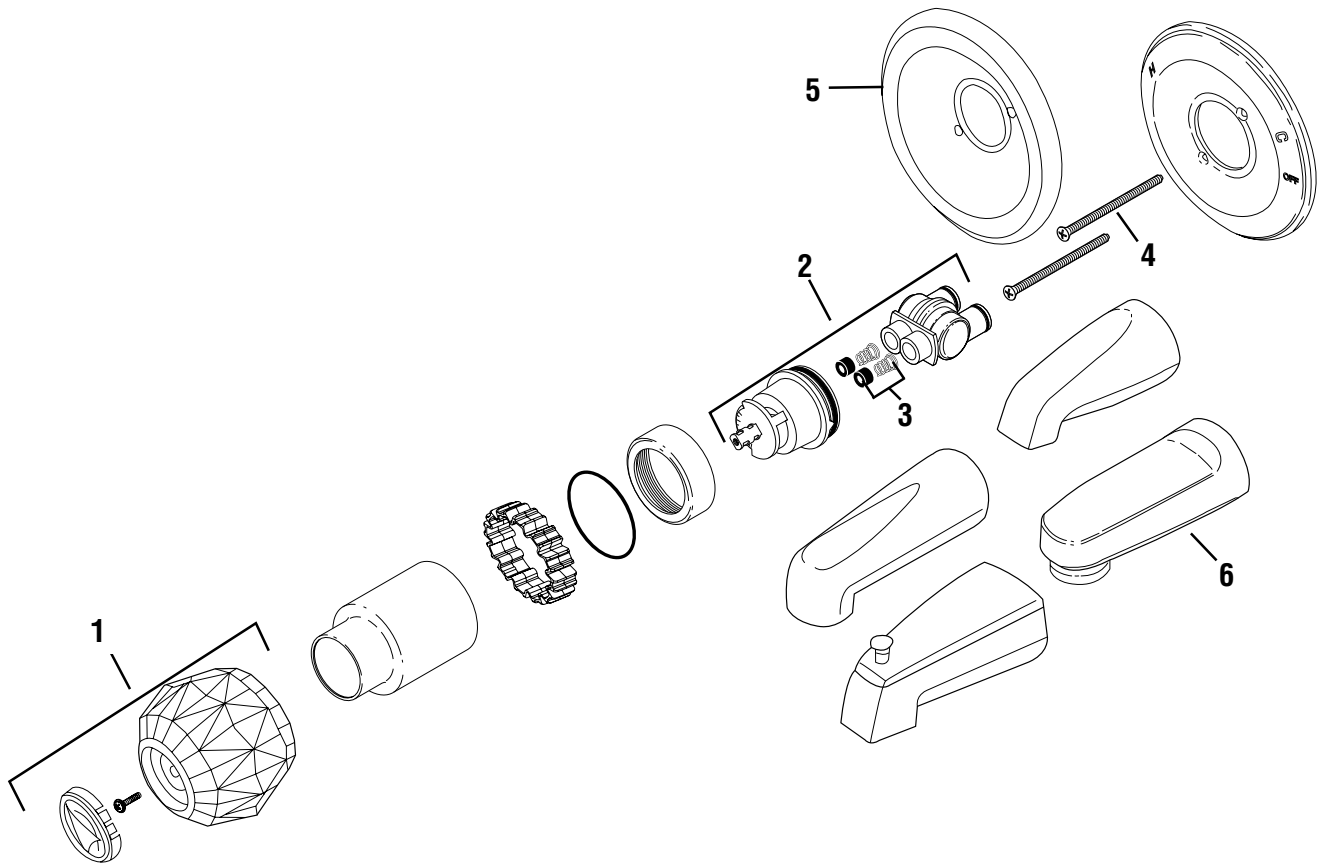

MODELS T13020, T13022, T13120, T13122, T13220, T13222, T13420 & T13422 SERIES

Part	STK No.	OEM No.	Description
1	SHD6814	H71	Delta Single Lever Handle
2	SLD1327	RP46074	Delta Pressure Balance Cartridge
3	SLD0083	RP4993	Delta Seats & Springs
4	SCD0055	RP196	Delta Escutcheon Screws (pair)
5	SWD0201	RP21633	Delta Deep Escutcheon
6	SWD0205	RP17453	Delta Pull Down Tub Spout