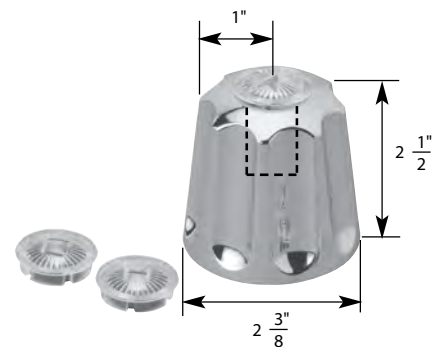

TUB/SHOWER HANDLE FOR GERBER FAUCETS

NON OEM	ITEM	PKG	
	SH4576	1 Per Slide Card	
	SH4576 B	1 Per Bag	
OEM	ITEM	PKG	REF #
	N/A	Bag	98-826/827/828