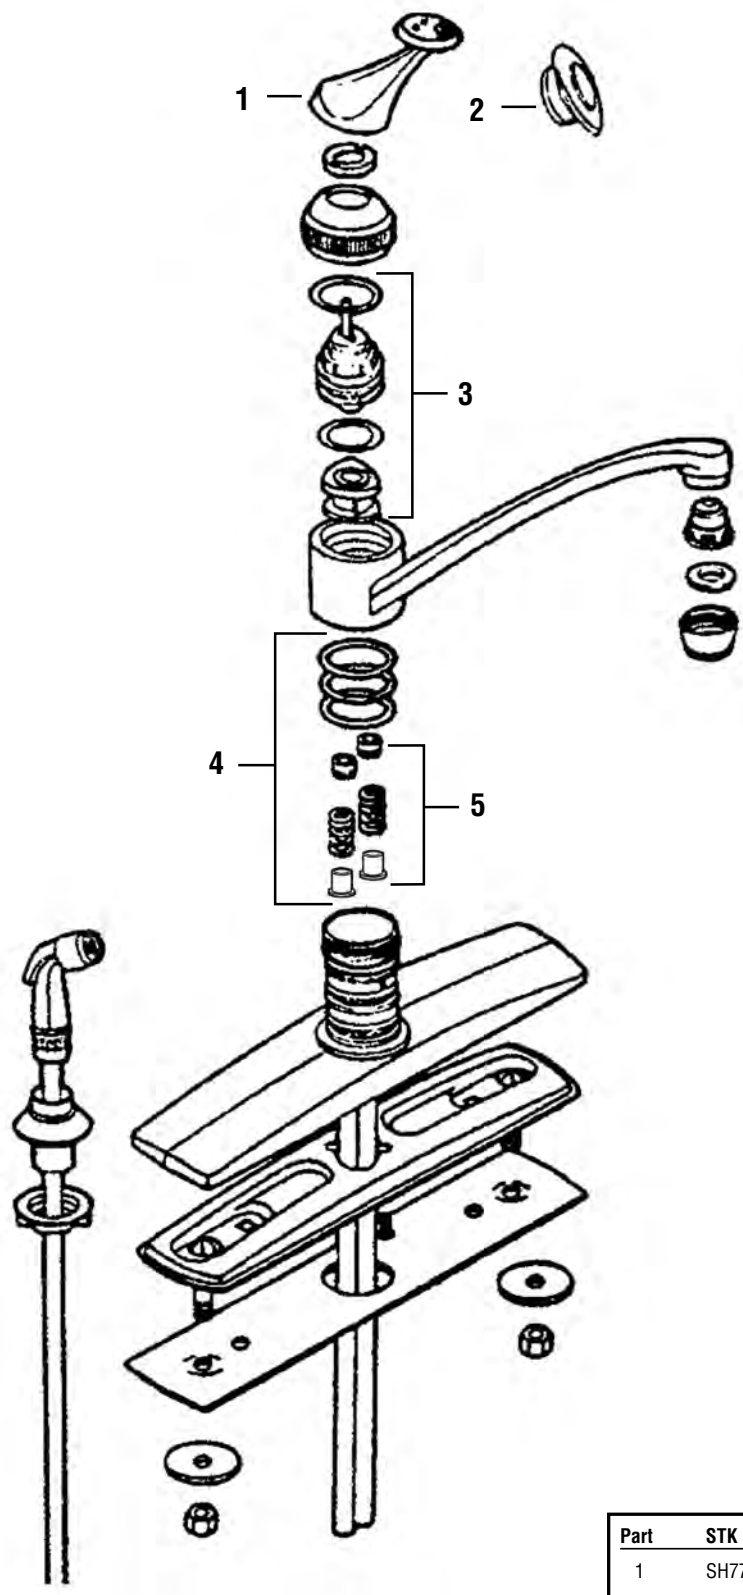

FOR VALLEY FAUCETS - 100, 103, 200 & 500 SERIES

Part	STK No.	Description
1	SH7750	Single Lever Handle
2	SH7752	Single Lever Handle
3	SL1233	Cartridge
4	SL0791	Repair Kit
5	SL0781	Seats & Springs

FAUCET EXPLOSIONS