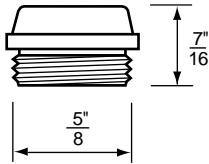

BIBB SEATS

NON OEM	ITEM	PKG
	SCB1097	10 Per Bag

- Bibb Seats For Gerber Faucets
- 5/8" x 20 Thread
- Finish: Stainless Steel
- Material: Stainless Steel