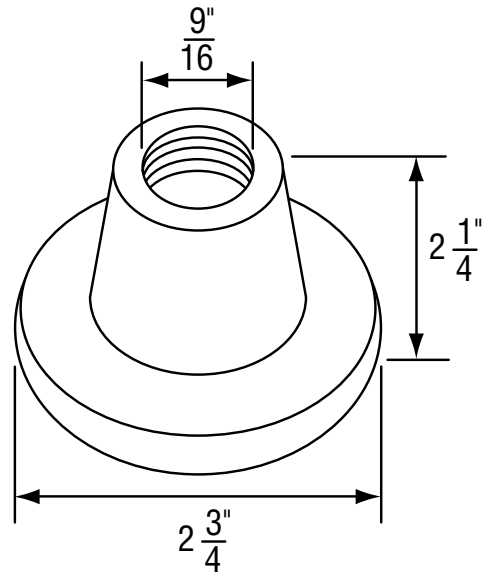

FOR CENTRAL BRASS FAUCETS

NON OEM	ITEM	PKG
	SH1513	1 Per Slide Card
	SH1513 B	1 Per Bag

OEM	ITEM	PKG	REF #
	N/A	Bag	521-B

- Finish: Chrome
- Material: Zinc