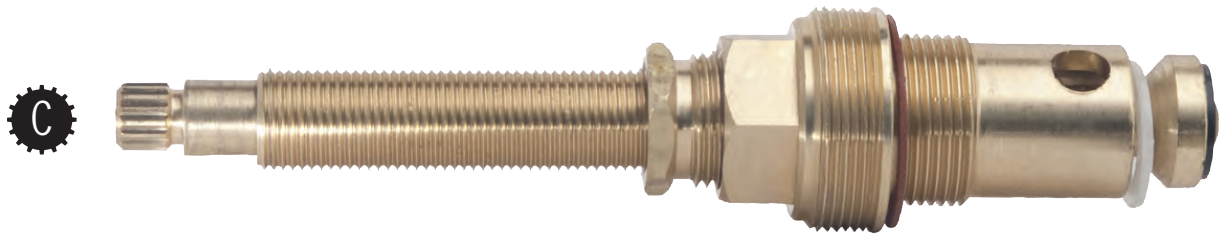

TUB/SHOWER DIVERTER STEM FOR CENTRAL BRASS FAUCETS

NON OEM	ITEM	PKG
Diverter	ST5005	1 Per Snap Pack

DIV
Diverter

OEM	ITEM	PKG	REF #
	N/A	N/A	N/A

- Compression Stem
- Finish: Brass
- Material: Brass
- Length 12 (5-3/4")

STK No.	Description	STK No.	Description
SC2114	Bibb Washer	SCB0234	Cap Thread Gasket
SC0004	Bibb Screw	SC0115	Bonnet Packing
SC0903	Bibb Seat	SH4213	Handle
SH0021	Handle Adapter	N/A	O-Ring