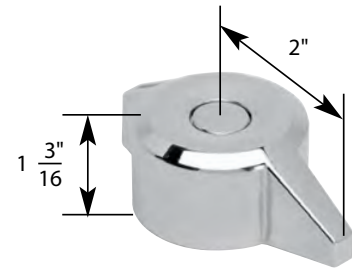

TUB/SHOWER HANDLE FOR SYMMONS FAUCETS

NON OEM	ITEM	PKG
	SH7832 B	1 Per Bag

OEM	ITEM	PKG	REF #
	N/A	Bag	J-03

STK No.	Description	STK No.	Description
N/A	Handle Adapter	N/A	Diverter Handle Cap
SCB0476	Handle Screw	SHB0508	Single Lever Handle Cap
N/A	Hot Handle Cap	N/A	Single Lever Cartridge
N/A	Cold Handle Cap		

S/L
Single Lever

- Safety Mixette
- Finish: Chrome
- Material: Plastic