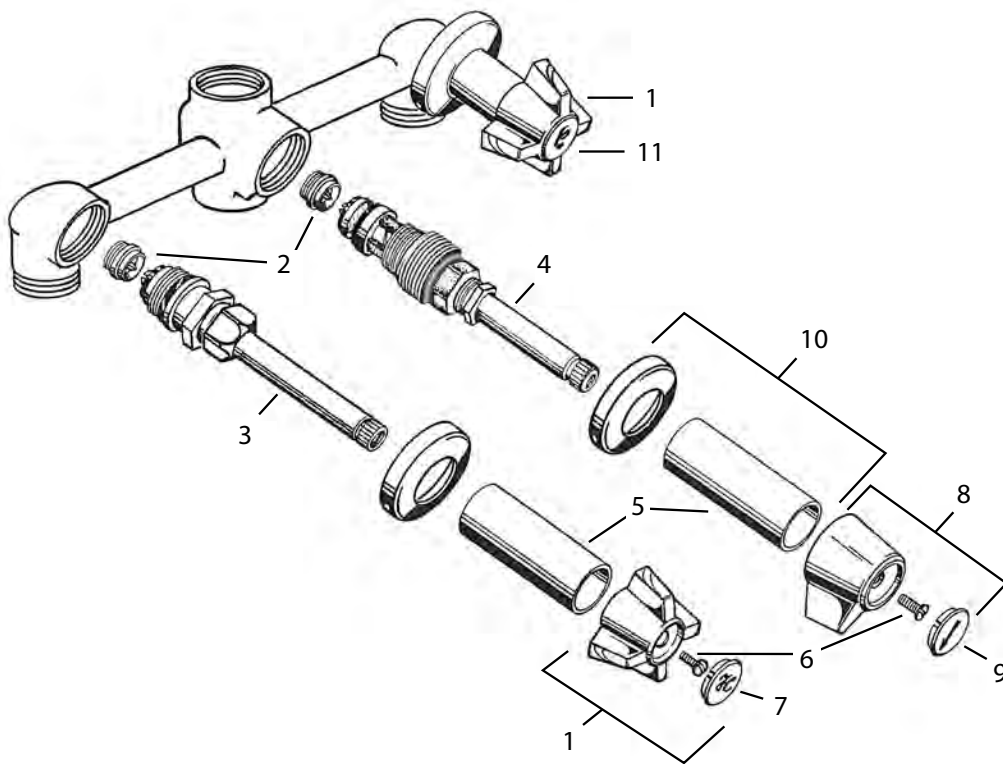

FOR STERLING FAUCETS - MODEL 102

Part	STK No.	Description
1	SH5357	Hot and Cold Handle Pair
2	SC1719X	Bibb Seats (Pair)
3	ST2549	Hot/Cold Stem
4	ST3596	Diverter Stem
5	SH1339 B	Sleeve
6	SCB0459	Handle Screws
7	SHB0933	Cold Handle Caps
8	SH5356 B	Diverter Handle
9	SHB0938	Diverter Handle Caps
10	SH1806	Escutcheon Set
11	SHB0931	Hot Handle Caps