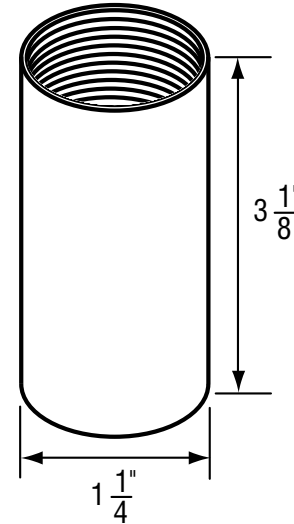

- Finish: Chrome
- Material: Brass