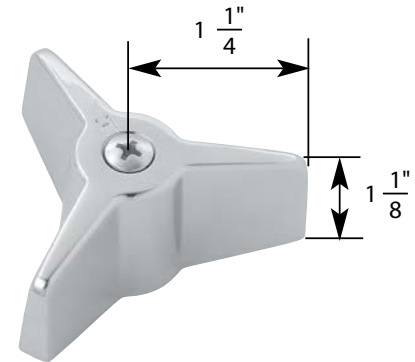

TUB/SHOWER HANDLE FOR AMERICAN STANDARD FAUCETS

NON OEM	ITEM	PKG
	SH4003 B	1 Per Bag

OEM	ITEM	PKG	REF #
	N/A	Bag	72353-023

Also Available In:

Faucet Rebuild Kits Tub/Shower - SK0013

STK No.	Description	STK No.	Description
SH0021	Handle Adapter	N/A	Diverter Handle Cap
SCB0461	Handle Screw	N/A	Single Lever Handle Cap
N/A	Hot Handle Cap	N/A	Single Lever Cartridge
N/A	Cold Handle Cap		

H
Hot

- Colony
- Finish: Chrome
- Material: Zinc