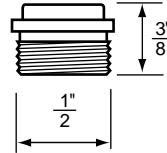

BIBB SEATS

NON OEM	ITEM	PKG
	SCB1720	10 Per Bag

- Bibb Seats For Sterling Faucets
- 1/2" x 24 Thread
- Finish: Stainless Steel
- Material: Stainless Steel