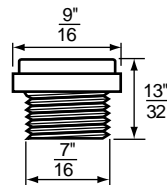

BIBB SEATS

NON OEM	ITEM	PKG
	SCB0828X	10 Per Bag

- Bibb Seats For American Standard Faucets
- 7/16" x 24 Thread
- Finish: Brass
- Material: No-Lead Brass