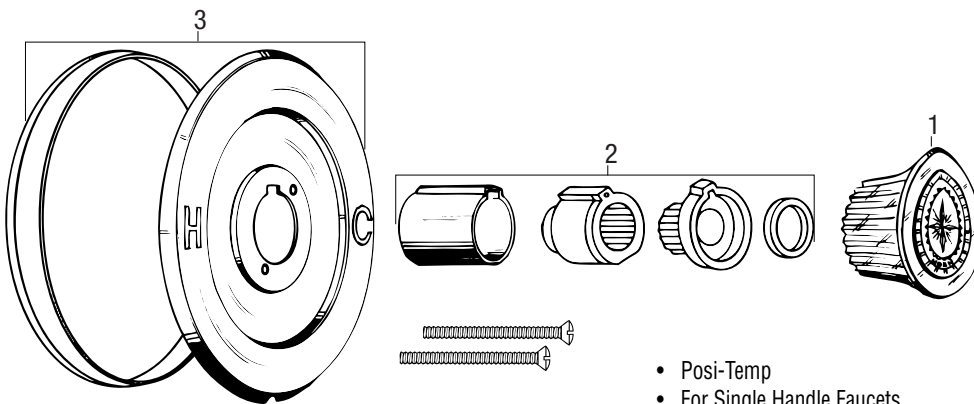

- Posi-Temp
- For Single Handle Faucets
- Handle Finish: Clear Acrylic
- Trim Finish: Chrome
- Handles have a Long/Shallow Broach

NON-OEM		
Part	STK No.	Description
1	SH7187	Moen Tub Handle Long/Shallow Broach
2	N/A*	Moen Stop Tube Kit
3	N/A*	Moen Escutcheon
	N/A*	Escutcheon Screws

*Not Available Separately