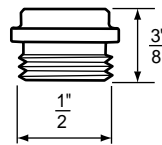

BIBB SEATS

NON OEM	ITEM	PKG
	SC1157X	2 Per Card
	SCB1157X	10 Per Bag

- Bibb Seats For Kohler Faucets
- 1/2" x 27 Thread
- Finish: Brass
- Material: No-Lead Brass