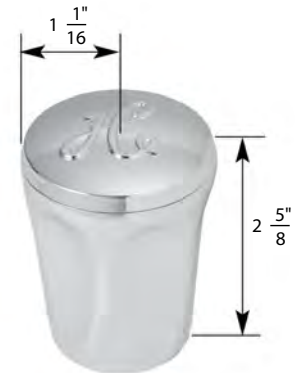

H Hot C Cold

- Blade
- Finish: Chrome
- Material: Zinc
- Includes Hot and Cold Handles

TUB/SHOWER HANDLE FOR HARCRAFT FAUCETS

NON OEM	ITEM	PKG
	SH4678	1 Per Slide Card

OEM	ITEM	PKG	REF #
	N/A	Bag	7491H

Also Available In: