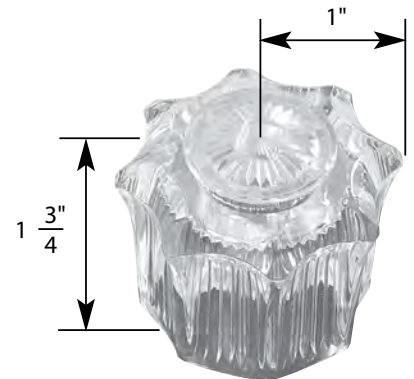

LAV/KITCHEN HANDLE FOR GERBER FAUCETS

NON OEM	ITEM	PKG
	SH2383 B	2 Per Bag

OEM	ITEM	PKG	REF #
	N/A	Bag	98-425/426

STK No.	Description	STK No.	Description
SH0009	Handle Adapter	N/A	Diverter Handle Cap
SCB0456	Handle Screw	N/A	Single Lever Handle Cap
SHB0600	Hot Handle Cap	N/A	Single Lever Cartridge
SHB0601	Cold Handle Cap		

- Finish: Clear
- Material: Acrylic
- Includes Hot and Cold Handles