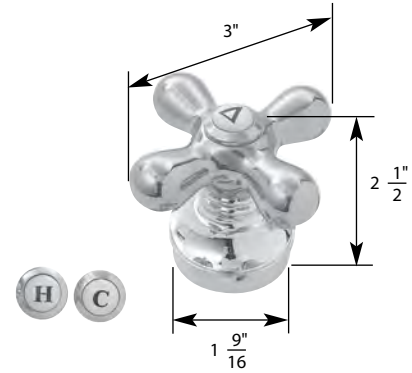

TUB/SHOWER UNIVERSAL HANDLE

NON OEM	ITEM	PKG	
	SH5745	1 Per Clamshell	
OEM	ITEM	PKG	REF #
	N/A	N/A	N/A

- Cross Handle
- Finish: Polished Brass and White
- Material: Zinc
- Includes Handle with Hot, Cold, and Diverter Caps, the Most Popular Adaptors, and Handle Screws

STK No.	Description	STK No.	Description
SH0004	Handle Adapter	N/A	Diverter Handle Cap
N/A	Handle Screw	N/A	Single Lever Handle Cap
N/A	Hot Handle Cap	N/A	Single Lever Cartridge
N/A	Cold Handle Cap