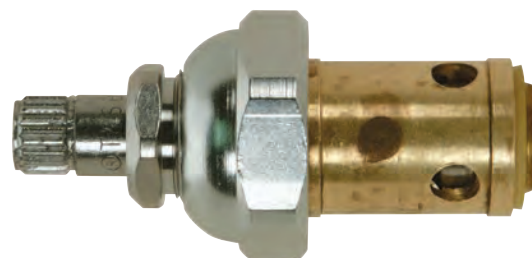

STEM FOR T & S BRASS FAUCETS

NON OEM	ITEM	PKG	
Hot	ST1864X B	1 Per Bag	
Cold	ST1865X B	1 Per Bag	

OEM	ITEM	PKG	REF #
Hot	N/A	Bag	002714-40
Cold	N/A	Bag	002713-40

- Spindle Assembly
- Finish: Brass and Chrome
- Material: No-Lead Brass
- Length 6 (2-3/4")

STK No.	Description	STK No.	Description
N/A	Bibb Washer	SHB0012	Handle Adapter
N/A	Bibb Screw	SC0208	Cap Thread Gasket
ST0301X	Barrel	N/A	Bonnet Packing
ST0302X	Barrel	SH3110 B	Handle