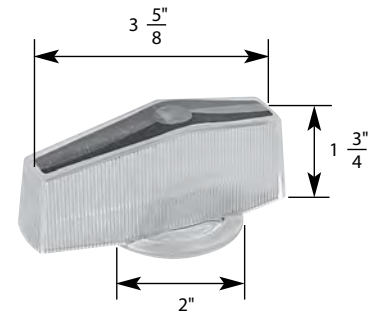

TUB/SHOWER HANDLE FOR STERLING FAUCETS

NON OEM	ITEM	PKG	
	SH7537 B	1 Per Bag	
OEM	ITEM	PKG	REF #
	N/A	Bag	A0989

STK No.	Description	STK No.	Description
N/A	Handle Adapter	N/A	Diverter Handle Cap
N/A	Handle Screw	N/A	Single Lever Handle Cap
N/A	Hot Handle Cap	N/A	Single Lever Cartridge
N/A	Cold Handle Cap		

S/L
Single/Lever

- Finish: Clear
- Material: Acrylic