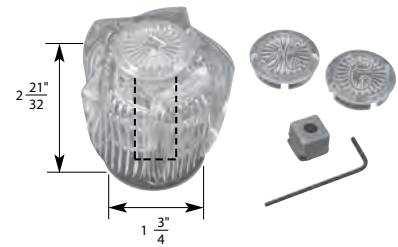

TUB/SHOWER UNIVERSAL HANDLE

NON OEM	ITEM	PKG
	SH5705	1 Per Slide Card

OEM	ITEM	PKG	REF #
	N/A	N/A	N/A

STK No.	Description	STK No.	Description
SH0004	Handle Adapter	SHB0888	Diverter Handle Cap
N/A	Handle Screw	N/A	Single Lever Handle Cap
SHB0889	Hot Handle Cap	N/A	Single Lever Cartridge
SHB0886	Cold Handle Cap		

H Hot C Cold DIV Diverter

- Long/Shallow Broach
- Large Canopy Handle
- Finish: Clear
- Material: Acrylic
- Includes Handle with Hot, Cold, and Diverter Caps, Adaptor, and Allen Wrench