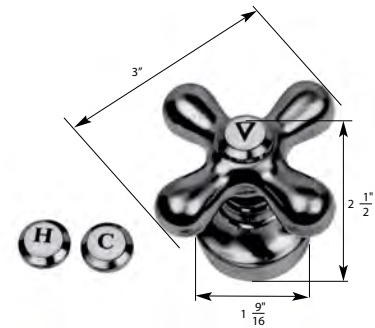

TUB/SHOWER UNIVERSAL HANDLE

NON OEM	ITEM	PKG
	SH5770	1 Per Clamshell

OEM	ITEM	PKG	REF #
	N/A	N/A	N/A

- Cross Handle
- Finish: PVD Satin Nickel
- Material: Zinc
- Includes Handle with Hot, Cold, and Diverter Cap, the Most Popular Adaptors, and Handle Screws

STK No.	Description	STK No.	Description
SH0004	Handle Adapter	N/A	Diverter Handle Cap
N/A	Handle Screw	N/A	Single Lever Handle Cap
N/A	Hot Handle Cap	N/A	Single Lever Cartridge
N/A	Cold Handle Cap