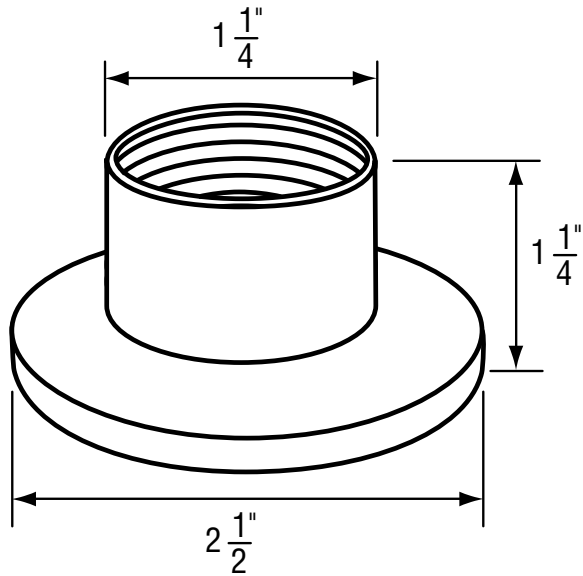

FOR KOHLER/STERLING FAUCETS

NON OEM	ITEM	PKG
	SH1670 B	1 Per Bag

OEM	ITEM	PKG	REF #
	N/A	Bag	22904

- Finish: Chrome
- Material: Zinc