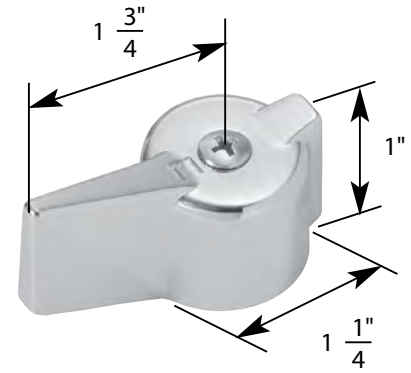

LAV/KITCHEN HANDLE FOR GERBER FAUCETS

NON OEM	ITEM	PKG
	SH2385	2 Per Slide Card

OEM	ITEM	PKG	REF #
	N/A	Bag	91-590/591

STK No.	Description	STK No.	Description
SH0009	Handle Adapter	N/A	Diverter Handle Cap
SCB0456	Handle Screw	N/A	Single Lever Handle Cap
N/A	Hot Handle Cap	N/A	Single Lever Cartridge
N/A	Cold Handle Cap		

H Hot **C** Cold

- Canopy Lever
- Finish: Chrome
- Material: Zinc
- Includes Hot and Cold Handles