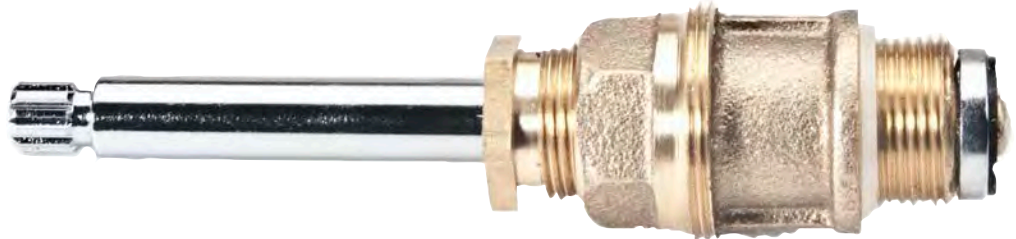

TUB/SHOWER STEM FOR PRICE PFISTER FAUCETS

NON OEM	ITEM	PKG
Hot/Cold	ST3397	1 Per Snap Pack
Hot/Cold	ST3397 B	1 Per Bag

H/C
Hot/Cold

OEM Price Pfister™	ITEM	PKG	REF #
Hot/Cold	N/A	Bag	910-375