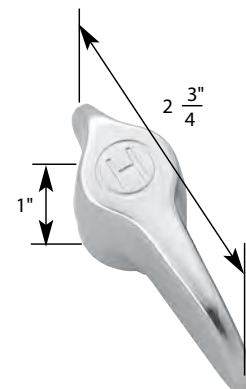

LAV/KITCHEN/TUB/SHOWER UNIVERSAL HANDLE

NON OEM	ITEM	PKG
	SH3472	2 Per Slide Card
	SH3472 B	2 Per Bag

OEM	ITEM	PKG	REF #
	N/A	N/A	N/A

STK No.	Description	STK No.	Description
N/A	Handle Adapter	N/A	Diverter Handle Cap
N/A	Handle Screw	N/A	Single Lever Handle Cap
N/A	Hot Handle Cap	N/A	Single Lever Cartridge
N/A	Cold Handle Cap		

H Hot **C** Cold

- Vice Grip Connection
- Lever Handle
- Finish: Chrome
- Material: Zinc
- Includes Hot and Cold Handles

FIT ALL