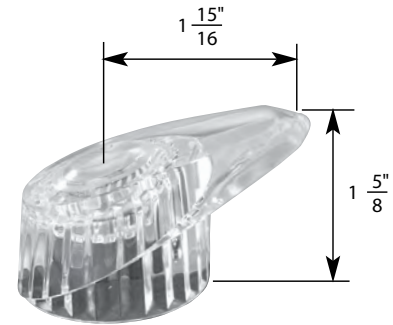

LAV/KITCHEN/TUB/SHOWER HANDLE FOR VALLEY FAUCETS

NON OEM	ITEM	PKG
	SH7754	1 Per Slide Card
	SH7754 B	1 Per Bag

OEM	ITEM	PKG	REF #
	N/A	Bag	V5013

STK No.	Description	STK No.	Description
N/A	Handle Adapter	N/A	Diverter Handle Cap
N/A	Handle Screw	N/A	Single Lever Handle Cap
N/A	Hot Handle Cap	N/A	Single Lever Cartridge
N/A	Cold Handle Cap		

S/L
Single/Lever

- Set Screw Broach
- Finish: Clear
- Material: Acrylic