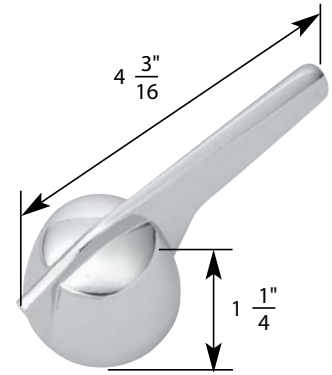

TUB/SHOWER HANDLE FOR SYMMONS FAUCETS

NON OEM	ITEM	PKG	
	SH7641 B	1 Per Bag	
OEM	ITEM	PKG	REF #
	N/A	Bag	LD-16

STK No.	Description	STK No.	Description
N/A	Handle Adapter	N/A	Diverter Handle Cap
N/A	Handle Screw	N/A	Single Lever Handle Cap
N/A	Hot Handle Cap	SL1476	Single Lever Cartridge
N/A	Cold Handle Cap		

S/L
Single/Lever

- Safetymix
- Finish: Chrome
- Material: Zinc