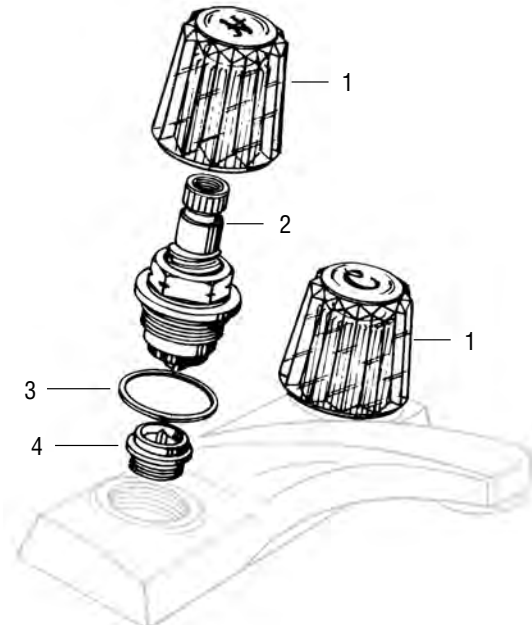

LAV/KITCHEN REBUILD KIT FOR PRICE PFISTER FAUCETS

NON OEM	ITEM	PKG	
	SK0262X	1 Kit Per Clamshell	
OEM	ITEM	PKG	REF #
Price Pfister*	N/A	N/A	N/A

- Old Style Windsor
- For 2 Handle Faucets
- Handle Finish: Clear Acrylic

NON-OEM		
Part	STK No.	Description
1	SH2751	Price Pfister Lav/Kitchen Handles (Pair)
	SHB0845	Hot Handle Cap
	SHB0840	Cold Handle Cap
	SCB0456	Handle Screw (Not Pictured)
2	ST0460X	Price Pfister Hot/Cold Stem
3	SC0201	Cap Thread Gasket
4	SC1311X	Price Pfister Seat

LAV/KITCHEN REBUILD KIT FOR SAYCO FAUCETS

NON OEM	ITEM	PKG	
	SK0295X	1 Kit Per Clamshell	
OEM	ITEM	PKG	REF #
	N/A	N/A	N/A