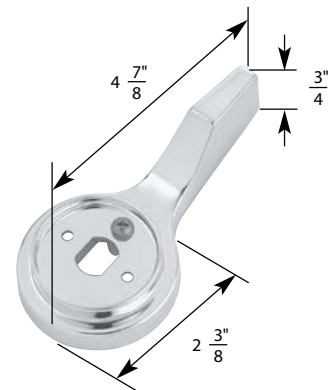

TUB/SHOWER HANDLE FOR MIXET FAUCETS

NON OEM	ITEM	PKG	
	SH7072	1 Per Slide Card	
	SH7072 B	1 Per Bag	
OEM	ITEM	PKG	REF #
MIXET™	SHD7072 D	1 Per Slide Card	
	SHD7072	1 Per Bag	MLH-CP
	MXT09	1 Per Slide Card