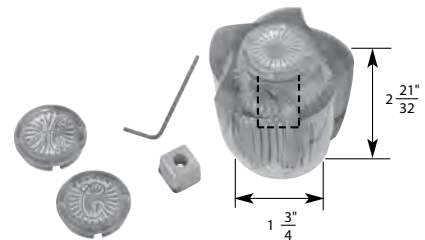

TUB/SHOWER UNIVERSAL HANDLE

NON OEM	ITEM	PKG
	SH5720	1 Per Clamshell

OEM	ITEM	PKG	REF #
	N/A	N/A	N/A