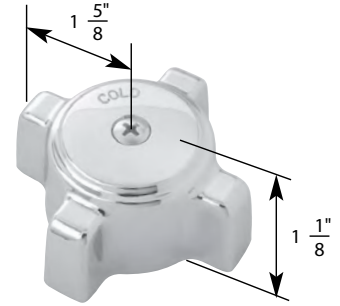

TUB/SHOWER HANDLE FOR CENTRAL BRASS FAUCETS

NON OEM	ITEM	PKG	
	SH4215 B	1 Per Bag	
OEM	ITEM	PKG	REF #
	N/A	N/A	N/A

STK No.	Description	STK No.	Description
SH0021	Handle Adapter	N/A	Diverter Handle Cap
SCB0459	Handle Screw	N/A	Single Lever Handle Cap
N/A	Hot Handle Cap	N/A	Single Lever Cartridge
N/A	Cold Handle Cap		

C
Cold

- Finish: Chrome
- Material: Zinc