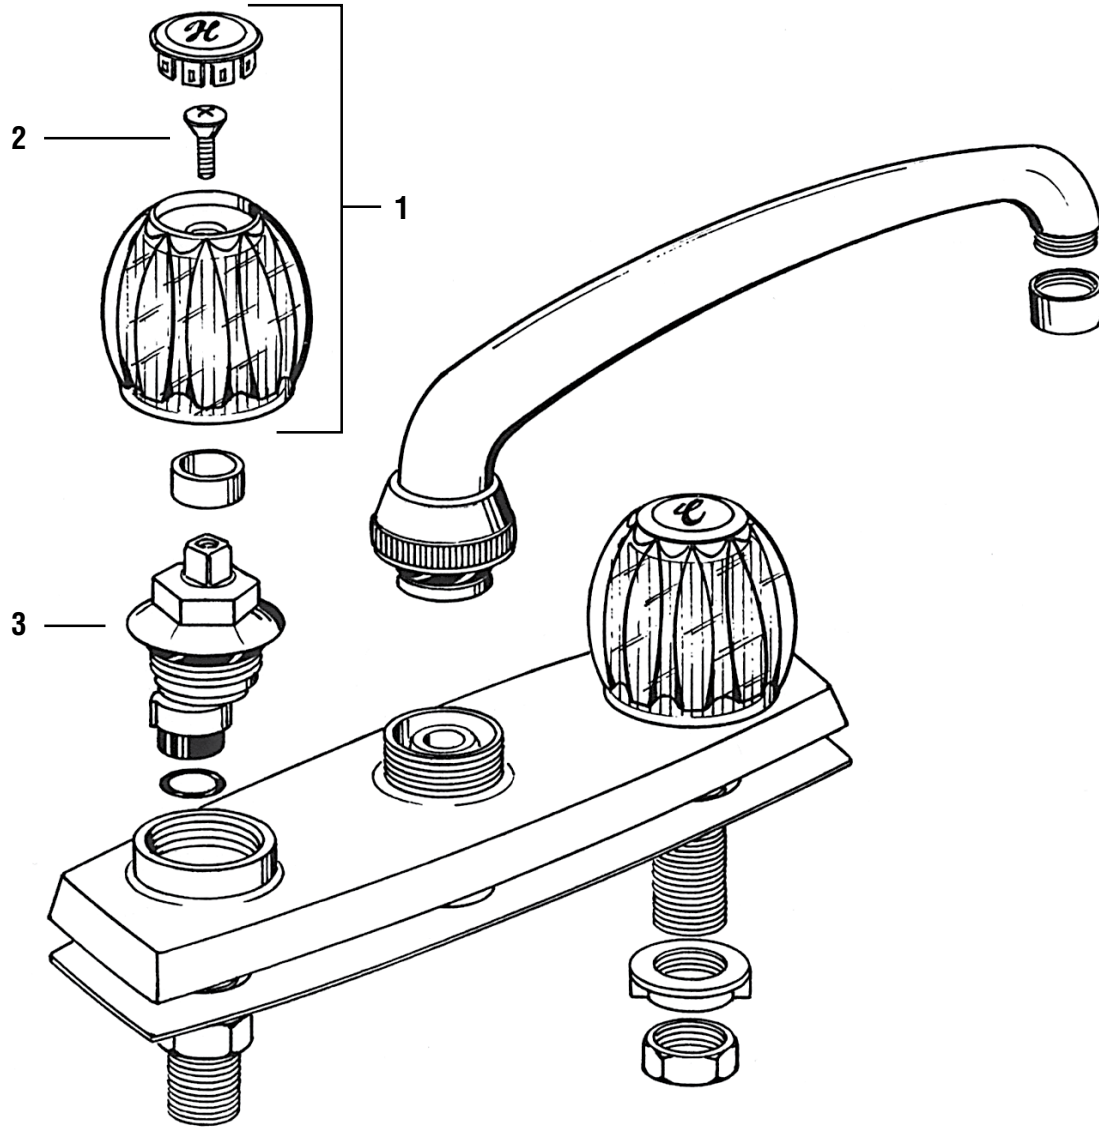

FOR STERLING FAUCETS - WASHERLESS MODELS 081 & 082

FAUCET EXPLOSIONS

Part	STK No.	Description
1	SH5365	Hot and Cold Handle Pair
2	SCB0474	Handle Screws
3	ST1150	Hot/Cold Stem