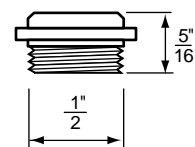

BIBB SEATS

NON OEM	ITEM	PKG
	SC1516X	2 Per Card
	SCB1516X	10 Per Bag

- Bibb Seats For Sayco Faucets
- 1/2" x 20 Thread
- Finish: Brass
- Material: No-Lead Brass