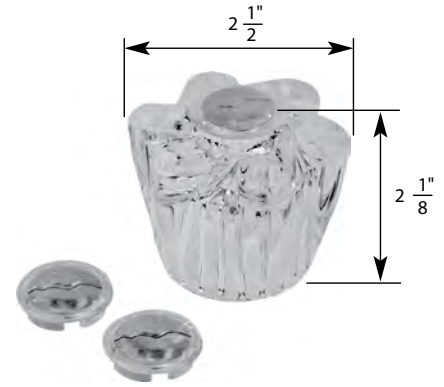

TUB/SHOWER HANDLE FOR PRICE PFISTER FAUCETS

NON OEM	ITEM	PKG
	SH5000	1 Per Slide Card

OEM	ITEM	PKG	REF #
Price Pfister®	N/A	Bag	940-444

STK No.	Description	STK No.	Description
SH0027	Handle Adapter	N/A	Diverter Handle Cap
SCB0473	Handle Screw	N/A	Single Lever Handle Cap
N/A	Hot Handle Cap	N/A	Single Lever Cartridge
N/A	Cold Handle Cap		

H Hot   **C** Cold   **DIV** Diverter

- Windsor New Style
- Finish: Clear
- Material: Plastic
- Includes Handle with Hot, Cold, and Diverter Caps

TUB/SHOWER HANDLE FOR PRICE PFISTER FAUCETS

NON OEM	ITEM	PKG
	SH7430	1 Per Slide Card
	SH7430 B	1 Per Bag

OEM	ITEM	PKG	REF #
Price Pfister®	SHD7430 D	1 Per Clamshell	
	N/A	Bag	940-240 (replaced 940-950A)