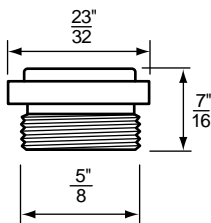

BIBB SEATS

NON OEM	ITEM	PKG
	SCB0890X	10 Per Bag

- Bibb Seats For Briggs Faucets
- 5/8" x 24 Thread
- Finish: Brass
- Material: No-Lead Brass