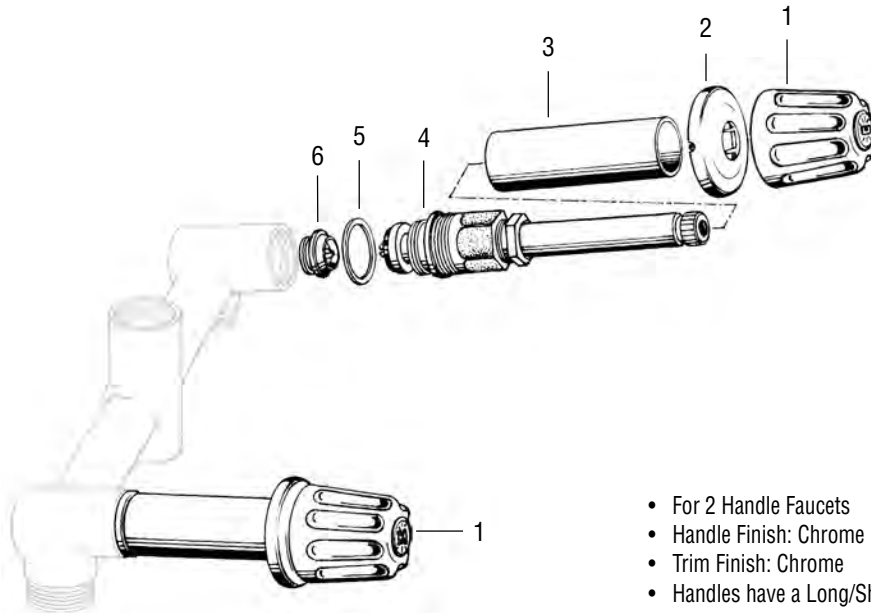

TUB/Shower REBUILD KIT FOR GERBER FAUCETS

NON OEM	ITEM	PKG	REF #
	SK0154	1 Kit Per Clamshell	
OEM	ITEM	PKG	REF #
	N/A	N/A	N/A

- For 2 Handle Faucets
- Handle Finish: Chrome
- Trim Finish: Chrome
- Handles have a Long/Shallow Broach

NON-OEM		
Part	STK No .	Description
1	SH4577	Gerber Tub Handles (Pair) - Short/Deep Broach
	SHB0600	Hot Handle Cap
	SHB0601	Cold Handle Cap
	SCB0456	Handle Screw (Not Pictured)
2	SH1526	Gerber Escutcheon
3	SH1395	Gerber Escutcheon Nipple
4	ST3969	Gerber Hot/Cold Tub Stem
5	SC0196	Cap Thread Gasket
6	SC1096X	Gerber Seat

TUB/Shower REBUILD KIT FOR GERBER FAUCETS

NON OEM	ITEM	PKG	REF #
	SK0155	1 Kit Per Clamshell	
OEM	ITEM	PKG	REF #
	N/A	N/A	N/A