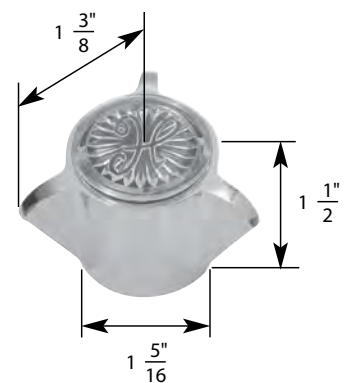

LAV/KITCHEN HANDLE FOR SAYCO FAUCETS

NON OEM	ITEM	PKG	
	SH2851	2 Per Slide Card	
	SH2851 B	2 Per Bag	
OEM	ITEM	PKG	REF #
	N/A	Bag	P737H/C

Also Available In:

Faucet Rebuild Kits Lav/Kitchen - SK0295X

STK No.	Description	STK No.	Description
SH0009	Handle Adapter	N/A	Diverter Handle Cap
SC0006	Handle Screw	N/A	Single Lever Handle Cap
SHB0889	Hot Handle Cap	N/A	Single Lever Cartridge
SHB0886	Cold Handle Cap		

H
Hot

C
Cold

- Space Age
- Finish: Chrome
- Material: Zinc
- Includes Hot and Cold Handles