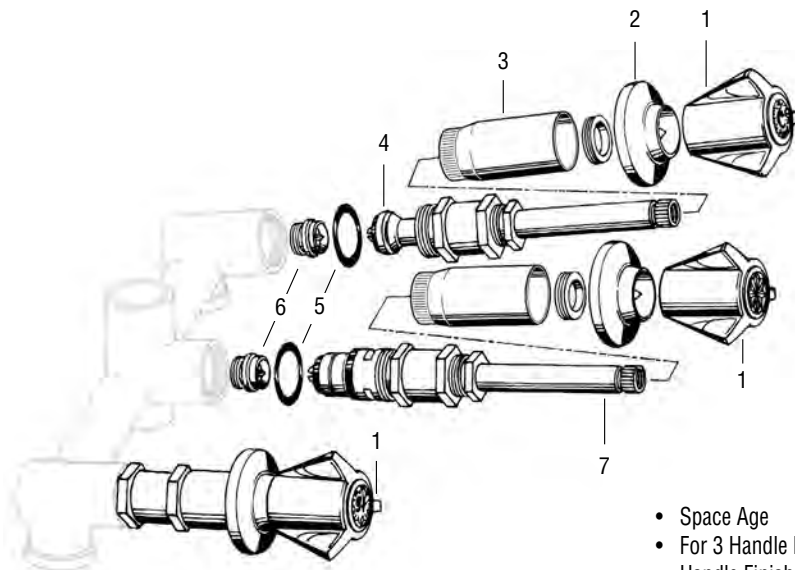

TUB/SHOWER REBUILD KIT FOR SAYCO FAUCETS

NON OEM	ITEM	PKG
	SK0305	1 Kit Per Clamshell
	SK0305 B	1 Kit Per Box

OEM	ITEM	PKG	REF #
	N/A	N/A	N/A