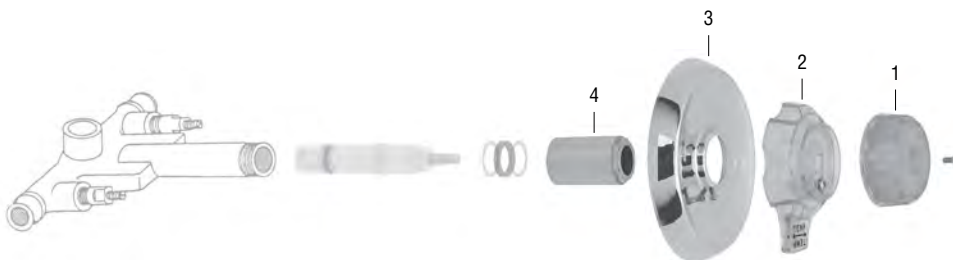

- For Single Handle Faucets
- Handle Finish: Clear Acrylic
- Trim Finish: Polished Brass
- For Original Non-Pressure Balance Valves

OEM Part	STK No.	Description
1	SHD7073	Mixet Volume Control Handle
	N/A*	Handle Screw
2	SHD7800	Mixet Temperature Control Handle
3	SWD0403	Mixet 5-1/2" Escutcheon
4	SWD0410	Mixet Retainer Nut

* Not Available Separately

FAUCET REBUILD KITS