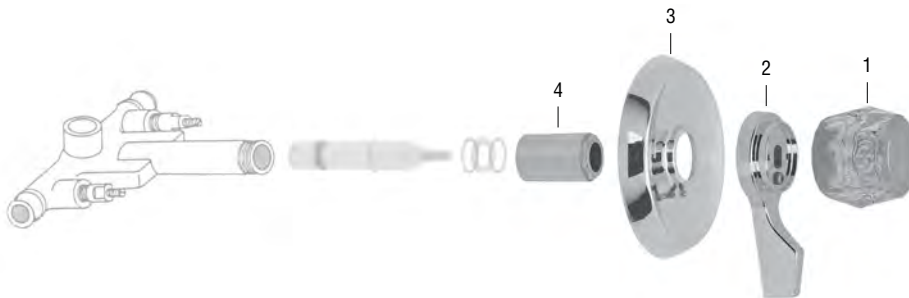

TUB/SHOWER TRIM KIT FOR MIXET FAUCETS

NON OEM	ITEM	PKG	REF #
	N/A	N/A	
OEM	ITEM	PKG	REF #
MIXET®	SKD0213	1 Kit Per Bag	MDXTR-5 PB

- Deluxe
- For Single Handle Faucets
- Handle Finish: Clear Acrylic
- Trim Finish: Polished Brass
- For Original Non-Pressure Balance Valves

OEM Part	STK No.	Description
1	N/A*	Mixet Deluxe Volume Control Handle
	N/A*	Handle Screw (not pictured)
2	SHD7071 D	Mixet Temperature Control Lever
3	SWD0403	Mixet 5-1/2" Escutcheon
4	SWD0410	Mixet Retainer Nut

* Not Available Separately

TUB/SHOWER TRIM KIT FOR MIXET FAUCETS

NON OEM	ITEM	PKG	REF #
	N/A	N/A	
OEM	ITEM	PKG	REF #
MIXET®	SKD0215	1 Kit Per Bag	MTR-5 PB