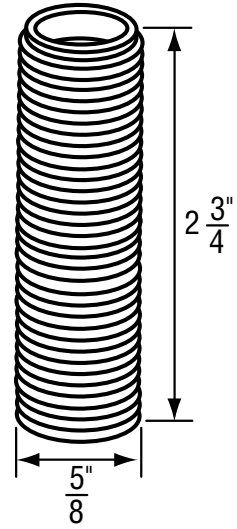

- Finish: White
- Material: Plastic
- 21/32 - 18 TPI