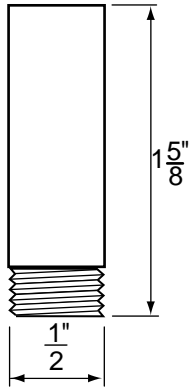

BIBB SEATS

NON OEM	ITEM	PKG
	SCB1782X	10 Per Bag

- Bibb Seats For Streamway Faucets
- 1/2" x 20 Thread
- Finish: Brass
- Material: No-Lead Brass