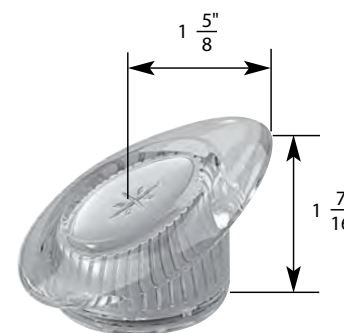

LAV/KITCHEN/TUB/SHOWER HANDLE FOR VALLEY FAUCETS

NON OEM	ITEM	PKG
	SH7752	1 Per Slide Card
	SH7752 B	1 Per Bag

OEM	ITEM	PKG	REF #
	N/A	Bag	V6679

Also Available In:

Faucet Rebuild Kits Tub/Shower - SK0410

STK No.	Description	STK No.	Description
N/A	Handle Adapter	N/A	Diverter Handle Cap
N/A	Handle Screw	N/A	Single Lever Handle Cap
N/A	Hot Handle Cap	N/A	Single Lever Cartridge
N/A	Cold Handle Cap		

S/L
Single Lever

- Old Style
- Finish: Clear
- Material: Acrylic