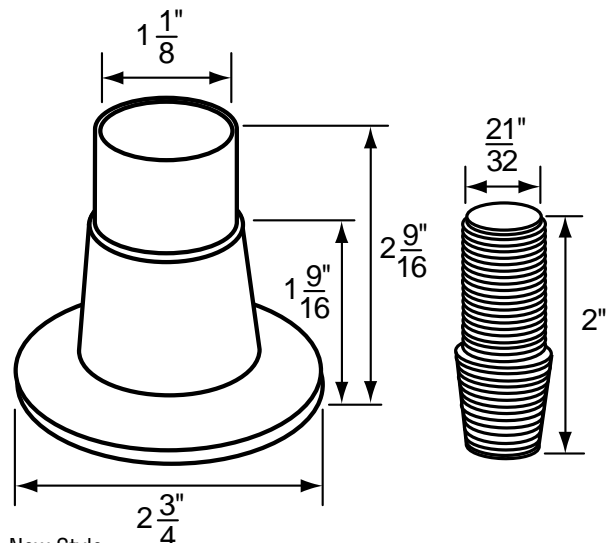

FOR UNIVERSAL FIT

NON OEM	ITEM	PKG
	SH1710	1 Set Per Slide Card

OEM	ITEM	PKG	REF #
	N/A	N/A	N/A

- New Style
- Finish: Chrome Escutcheon and White Nipple
- Material: Plastic and Zinc
- Includes Escutcheon, Sleeve and Nipple