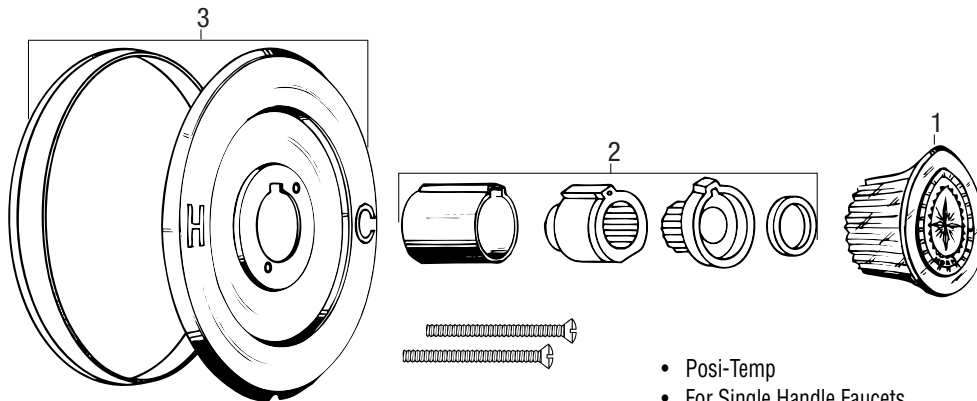

TUB/SHOWER TRIM KIT FOR MOEN FAUCETS

NON OEM	ITEM	PKG	REF #
	SK0238	1 Kit Per Clamshell	
OEM	ITEM	PKG	REF #
	N/A	N/A	N/A

- Posi-Temp
- For Single Handle Faucets
- Handle Finish: Clear Acrylic
- Trim Finish: PVD Satin Nickel
- Handles have a Long/Shallow Broach

NON-OEM		
Part	STK No.	Description
1	SH7187	Moen Tub Handle Long/Shallow Broach
2	N/A*	Moen Stop Tube Kit
3	N/A*	Moen Escutcheon
	N/A*	Escutcheon Screws

*Not Available Separately

TUB/SHOWER TRIM KIT FOR MOEN FAUCETS

NON OEM	ITEM	PKG	REF #
	SK0239 B	1 Kit Per Box	
OEM	ITEM	PKG	REF #
	N/A	N/A	N/A