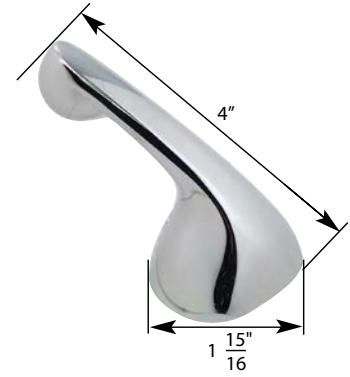

LAV/KITCHEN/TUB/ShOWER HANDLE FOR DELTA FAUCETS

NON OEM	ITEM	PKG	REF #
	N/A	N/A	
OEM	ITEM	PKG	REF #
DELTA GENUINE PARTS	SHD6819	1 Per Bag	RP17443