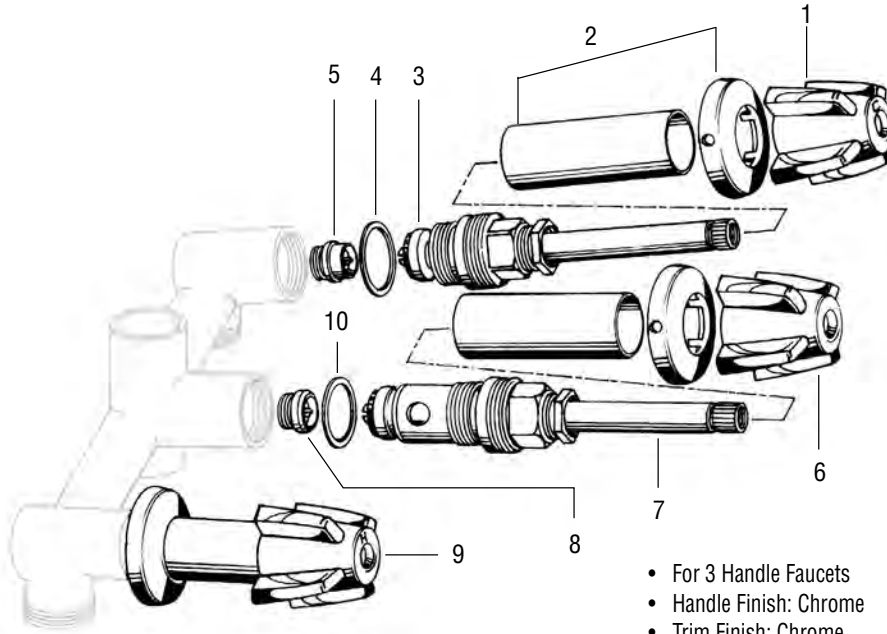

TUB/SHOWER REBUILD KIT FOR CENTRAL BRASS FAUCETS

NON OEM	ITEM	PKG	REF #
	SK0055	1 Kit Per Clamshell	
OEM	ITEM	PKG	REF #
	N/A	N/A	N/A

- For 3 Handle Faucets
- Handle Finish: Chrome
- Trim Finish: Chrome

NON-OEM		
Part	STK No.	Description
1	SH4212	Central Brass Cold Tub Handle
	N/A*	Handle Screws (Not Pictured)
2	SH1385	Central Brass Escutcheon & Sleeve
3	ST4013	Central Brass Hot/Cold Tub Stem
4	SC0196	Central Brass Cap Thread Gasket
5	SC0907	Central Brass Seat
6	SH4213	Central Brass Diverter Tub Handle
	N/A*	Handle Screws (Not Pictured)
7	ST5004	Central Brass Diverter Tub Stem
8	SC0903	Central Brass Diverter Seat
9	SH4211	Central Brass Hot Tub Handle
	N/A*	Handle Screws (Not Pictured)
10	SCB0234	Central Brass Cap Thread Gasket

*Not Sold Separately

TUB/SHOWER REBUILD KIT FOR CRANE FAUCETS

NON OEM	ITEM	PKG	REF #
	SK0070 B	1 Kit Per Box	
OEM	ITEM	PKG	REF #
	N/A	N/A	N/A