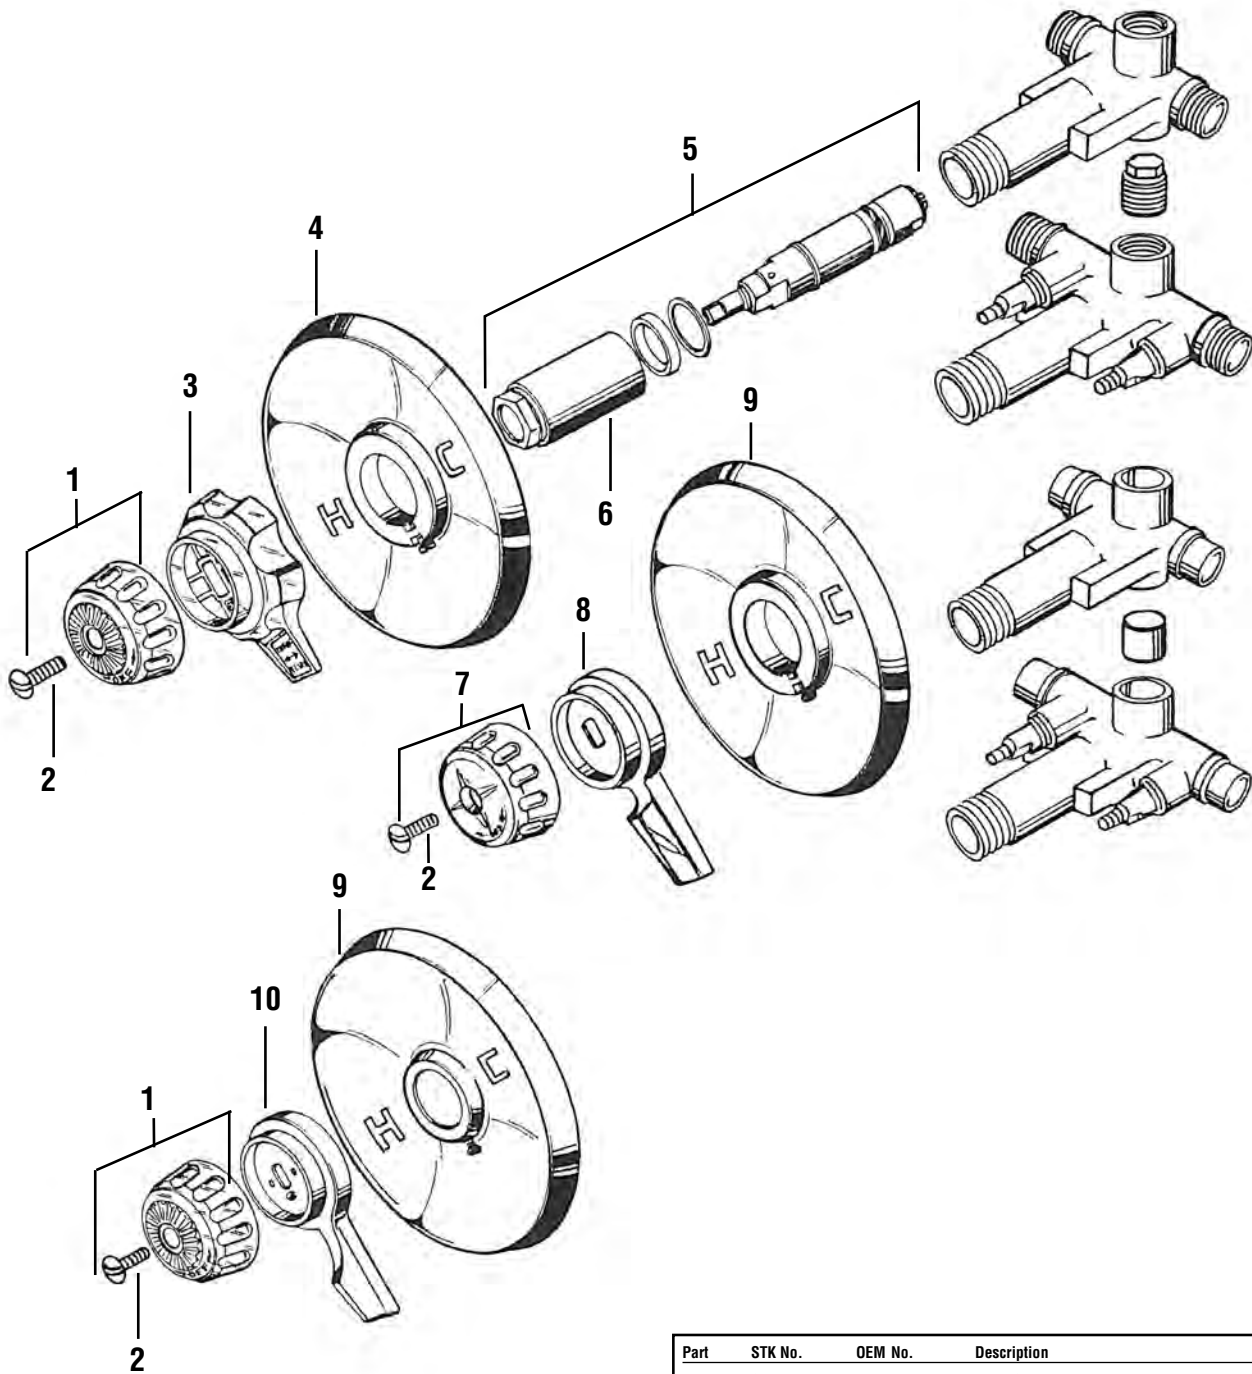

MIXET® MODELS 966S CLEAR, 964 STB, 964 ST CLEAR & 966 SPB - NON-PRESSURE BALANCE

Part	STK No.	OEM No.	Description
1	SHD7073	MRH-CLR	Mixet Single Lever Volume Control Knob – Clear
	SHD7074	MRH-SMK	Mixet Single Lever Volume Control Knob – Smoke (not shown)
2	SCB0345	N/A	Handle Screws (Pair)
3	SHD7800	MTH-CLR	Mixet Single Lever Temperature Control Handle – Clear
	SH7801	MTH-SMK	Mixet Single Lever Temperature Control Handle – Smoke (not shown)
4	SWD0402	MLF-5 1/2	Mixet 5-1/2" Escutcheon
5	SLD1350	MS5AT-CR	Mixet 4-1/2" Stem
6	SWD0409	MSRNC	Mixet Retainer Nut
7	SHD7079	MRH-MET	Mixet Single Lever Volume Control Knob – Chrome Metal
8	SHD7080	MLH-MET	Mixet Single Lever Temperature Control Lever Handle – Chrome Plated Metal
9	SWD0404	MVF-5 1/2	Mixet 5-1/2" Shallow Escutcheon
10	SHD7072	MLH-CP	Mixet Single Lever Temperature Control Lever Handle – Chrome