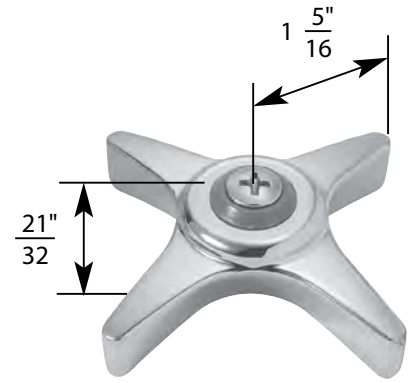

LAV/KITCHEN HANDLE FOR T&S BRASS FAUCETS

NON OEM	ITEM	PKG
	SH3109 B	2 Per Bag

OEM	ITEM	PKG	REF #
	N/A	Bag	59-40

STK No.	Description	STK No.	Description
SHB0012	Handle Adapter	N/A	Diverter Handle Cap
SCB0459	Handle Screw	N/A	Single Lever Handle Cap
N/A	Hot Handle Cap	N/A	Single Lever Cartridge
N/A	Cold Handle Cap		

H
Hot

C
Cold

- Cross
- Finish: Chrome
- Material: Zinc
- Includes Hot and Cold Handles