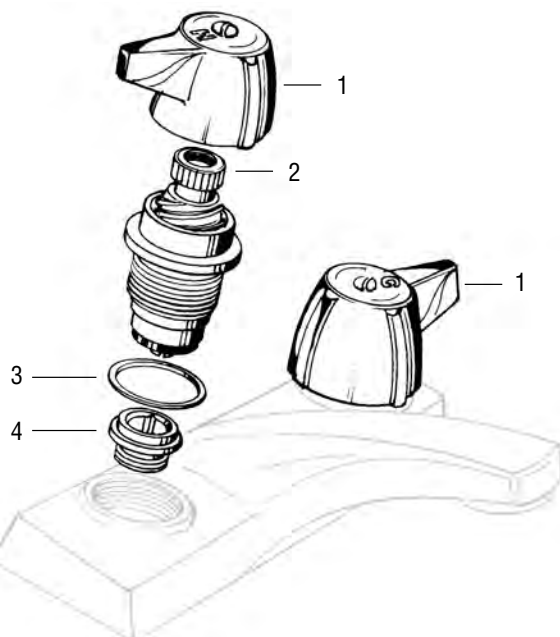

LAV/KITCHEN REBUILD KIT FOR CENTRAL BRASS FAUCETS

NON OEM	ITEM	PKG
	SK0044X	1 Kit Per Clamshell

OEM	ITEM	PKG	REF #
	N/A	N/A	N/A