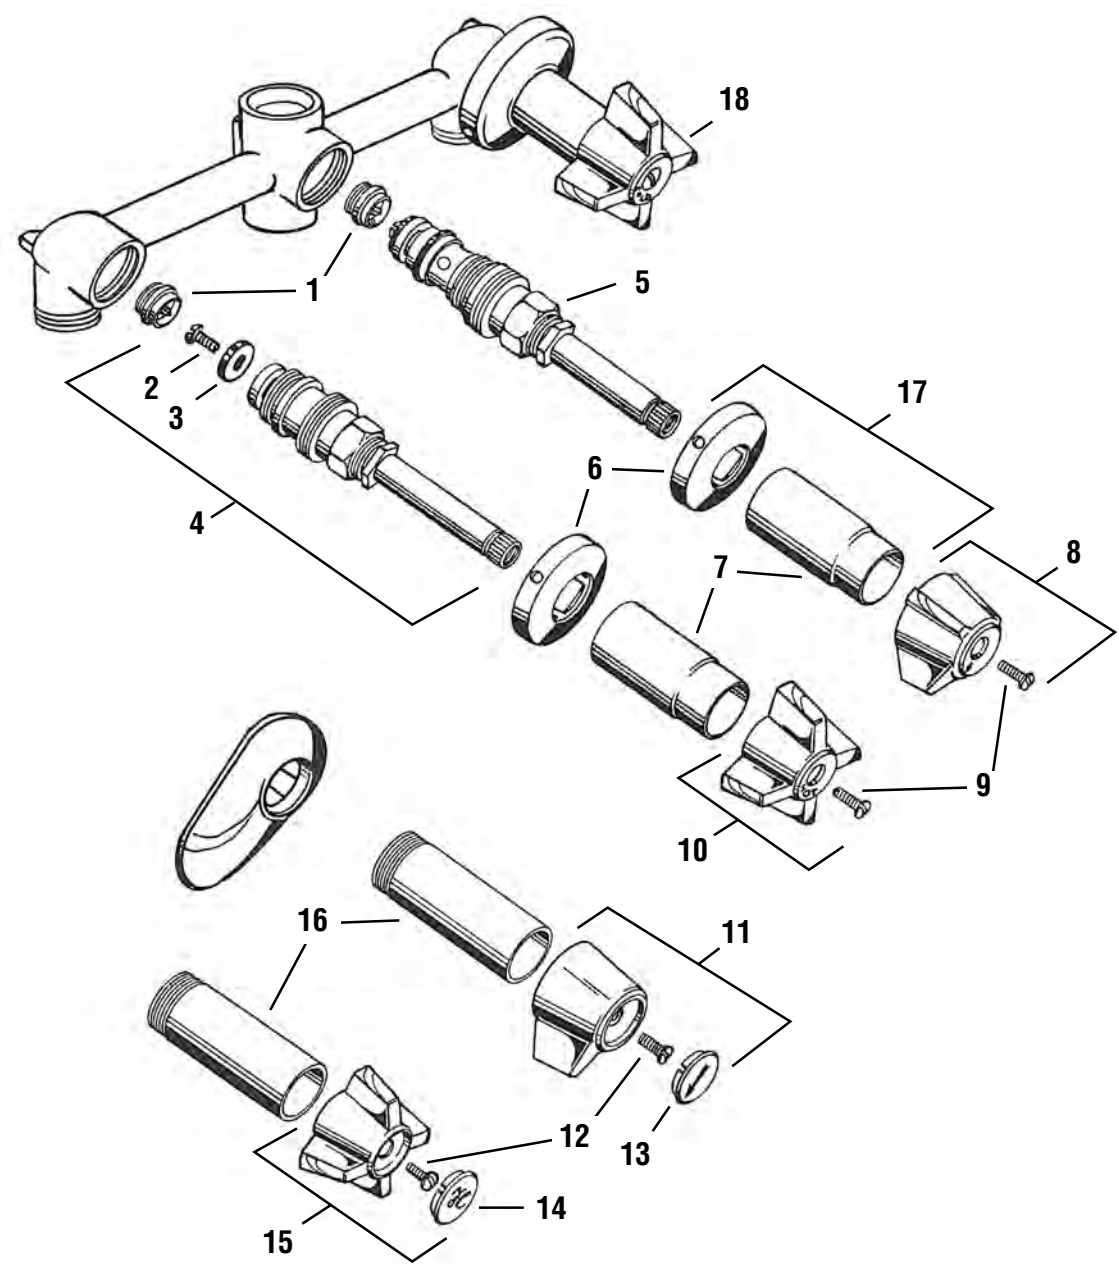

FOR STERLING FAUCETS - OLD STYLE 105 SERIES - PRIOR TO 1979

FAUCET EXPLOSIONS

Part	STK No.	Description	Part	STK No.	Description
1	SC1719X	Bibb Seats (Pair)	11	SH5356 B	Diverter Handle
2	SC0006	Bibb Screws (Pair)	12	SCB0459	Handle Screws
3	SC2109	Flat Washers (Pair)	13	SHB0938	Diverter Handle Caps
4	ST3597	Hot/Cold Stem	14	SHB0933	Hot Handle Caps
5	ST3596	Diverter Stem	15	SHB0931	Cold Handle Caps (not shown)
6	SH1566 B	Escutcheon	16	SH5357	Hot and Cold Handle Pair
7	SH1340 B	Sleeve	17	SH1339 B	Sleeve
8	SH5362	Diverter Handle	18	SH1805	Escutcheon Set
9	SCB0459	Handle Screws		SH5361	Cold Handle
10	SH5360	Hot Handle