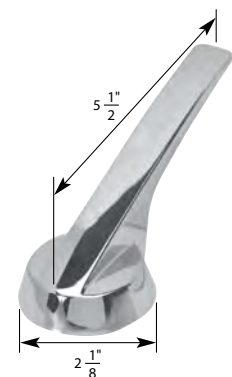

LAV/KITCHEN HANDLE FOR AMERICAN STANDARD FAUCETS

NON OEM	ITEM	PKG	
	SH6601 B	1 Per Bag	
OEM	ITEM	PKG	REF #
	N/A	Bag	37982-0200

STK No.	Description	STK No.	Description
N/A	Handle Adapter	N/A	Diverter Handle Cap
N/A	Handle Screw	N/A	Single Lever Handle Cap
N/A	Hot Handle Cap	N/A	Single Lever Cartridge
N/A	Cold Handle Cap		

S/L
Single Lever

- Aquarian
- Finish: Chrome
- Material: Zinc