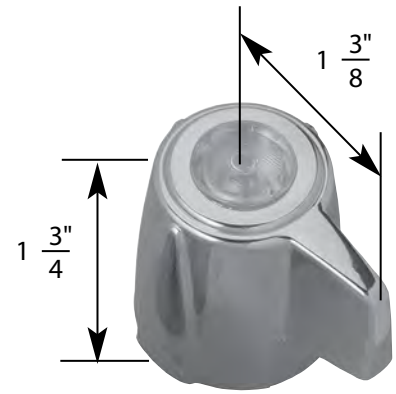

LAV/KITCHEN HANDLE FOR DELTA/DELEX FAUCETS

NON OEM	ITEM	PKG
	SH2228	2 Per Slide Card

OEM	ITEM	PKG	REF #
	SHD2228	2 Per Bag	H28 (replaced RP6062)