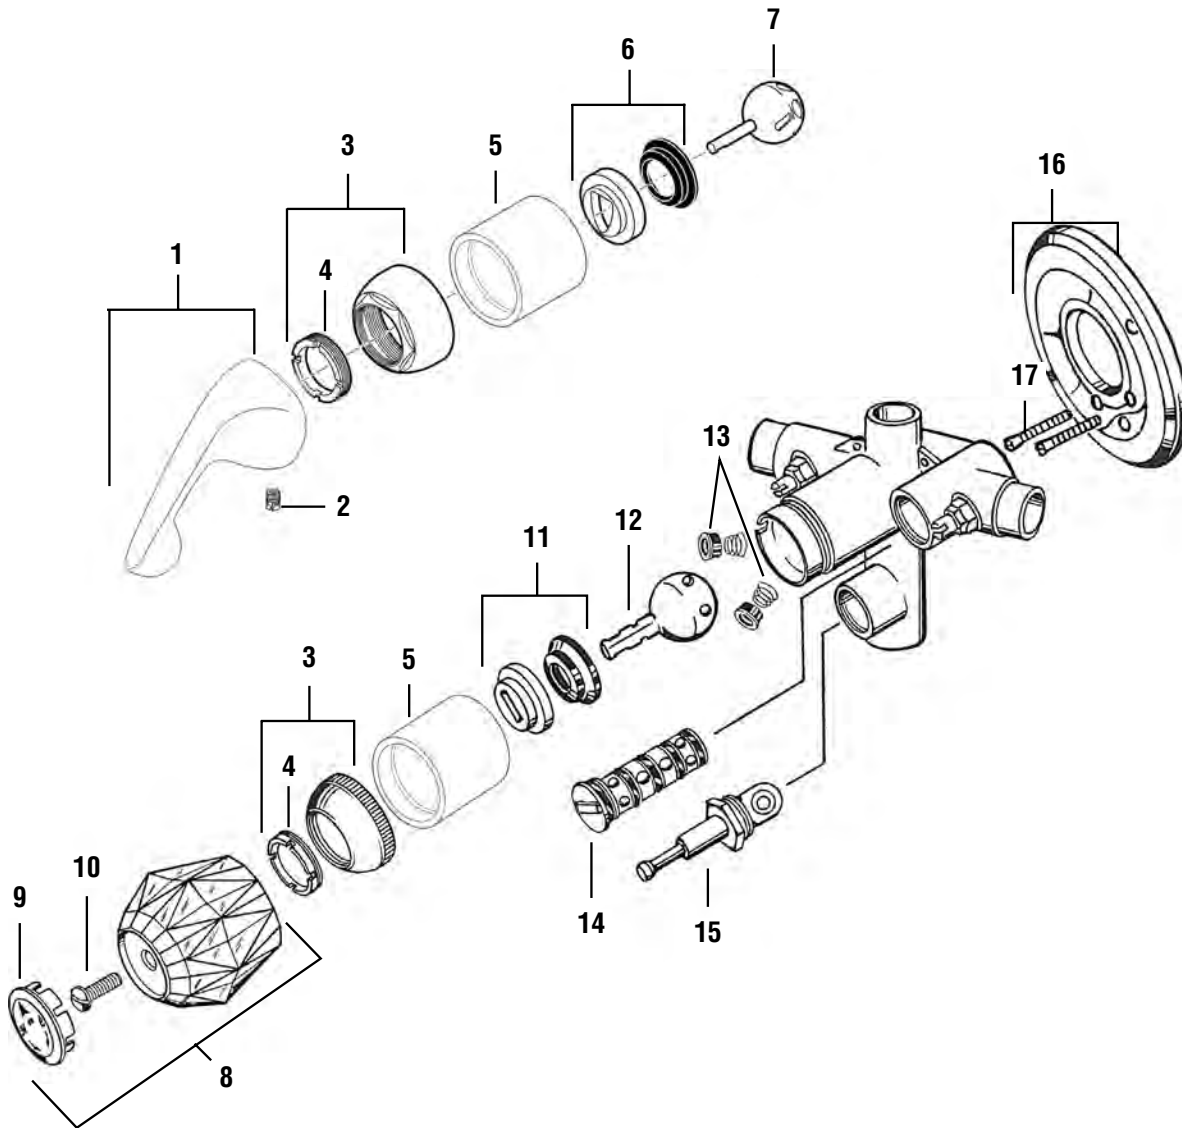

Faucet Explosions

BrassCraft®

DELTA
GENUINE PARTS

MODELS 603, 604, 623, 624, 637, 638, 643 & 644 - PRESSURE BALANCE

Part	STK No.	OEM No.	Description
1	SHD6819	RP17443	Delta Single Lever Handle
2	SC0349	N/A	Handle Set Screw
3	SLD0175	RP50	Delta Cap with Adjusting Ring
4	SLD0152	RP250	Delta Plastic Adjusting Ring
5	SWD0227	RP5893	Delta Sleeve
6	SLD0151	RP61	Delta Heart-Shaped Cam Assembly
7	SLD0103	RP70	Delta #70 Stainless Steel Ball
8	SHD6812	RP17451	Delta Single Lever Handle
9	SHD0555 D	RP17446	Delta Single Lever Handle Cap
10	SCB0473	N/A	Handle Screws
11	SLD0153	RP188	Delta Rectangular Cam Assembly
12	SLD0103	RP212	Delta Stainless Steel Ball # 212
13	SLD0083	RP4993	Delta Seats and Springs
14	SLD0161	RP574	Delta Balancing Spool
15	SLD0160	RP5649	Delta Diverter Stem
16	SWD0228	RP6046	Delta Escutcheon for Push Button Diverter
17	SCD0055	RP196	Delta Escutcheon Screws (Pair)