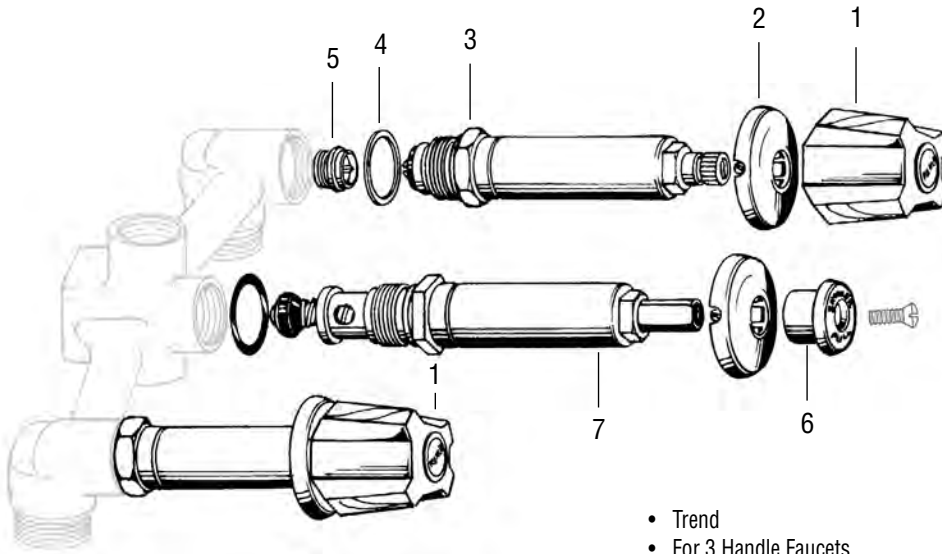

TUB/SHOWER REBUILD KIT FOR KOHLER FAUCETS

NON OEM	ITEM	PKG	REF #
	SK0188	1 Kit Per Clamshell	
OEM	ITEM	PKG	REF #
	N/A	N/A	N/A

- Trend
- For 3 Handle Faucets
- Handle Finish: Chrome
- Trim Finish: Chrome

NON-OEM		
Part	STK No.	Description
1	SH4781	Kohler Tub Handles (Pair)
	SHB0643	Hot Handle Cap
	SHB0642	Cold Handle Cap
	SCB0461	Handle Screw (Not Pictured)
2	SH1683	Kohler Escutcheon
3	ST2737	Kohler Cold Tub Stem
	ST2736	Kohler Hot Tub Stem (Not Pictured)
4	SC0207	Cap Thread Gasket
5	SC1159X	Kohler Seat
6	N/A*	Kohler Diverter Tub Handle
	SCB0461	Handle Screw
7	ST4900 B	Kohler Tub Diverter Stem

* Not Available Separately

TUB/SHOWER REBUILD KIT FOR KOHLER FAUCETS

NON OEM	ITEM	PKG	REF #
	SK0189	1 Kit Per Clamshell	
	SK0189 B	1 Kit Per Box	
OEM	ITEM	PKG	REF #
	N/A	N/A	N/A