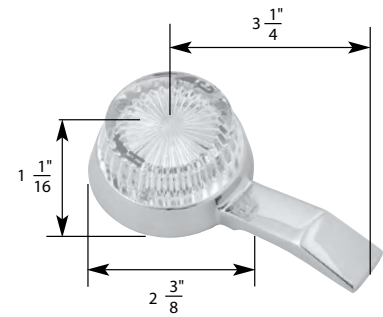

LAV/KITCHEN/TUB/SHOWER HANDLE FOR AMERICAN STANDARD FAUCETS

NON OEM	ITEM	PKG
	SH6607	1 Per Slide Card
	SH6607 B	1 Per Bag

OEM	ITEM	PKG	REF #
	N/A	Bag	77033-02

STK No.	Description	STK No.	Description
N/A	Handle Adapter	N/A	Diverter Handle Cap
N/A	Handle Screw	N/A	Single Lever Handle Cap
N/A	Hot Handle Cap	N/A	Single Lever Cartridge
N/A	Cold Handle Cap		

S/L
Single/Lever

- Aquarian
- Finish: Chrome
- Material: Zinc