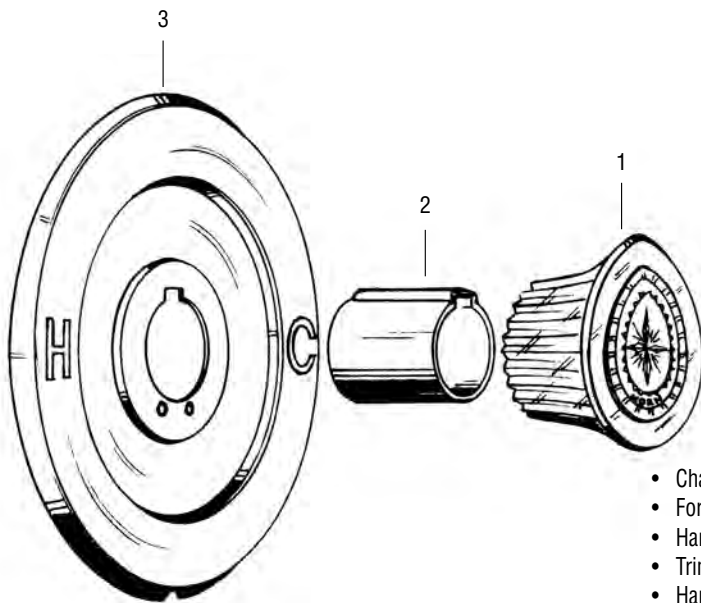

- Chateau
- For Single Handle Faucets
- Handle Finish: Clear Acrylic
- Trim Finish: Chrome
- Handles have a Long/Shallow Broach

NON-OEM		
Part	STK No.	Description
1	SH7186	Moen Tub Handle - Long/Shallow Broach
	SH0304	Single Lever Handle Cap
	N/A*	Handle Screw (Not Pictured)
2	N/A*	Moen Escutcheon Sleeve
3	N/A*	Moen 7" Round Flat Escutcheon
	N/A*	Escutcheon Screws (Not Pictured)

* Not Available Separately