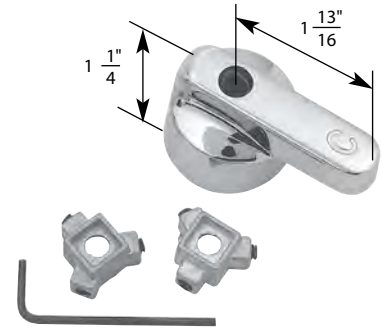

DIV
Diverter

- Canopy Handle
- Finish: Chrome
- Material: Zinc
- Includes Handle, Adaptor, and Allen Wrench

LAV/KITCHEN/TUB/SHOWER UNIVERSAL HANDLE

NON OEM	ITEM	PKG	
	SH3465	2 Per Slide Card	
OEM	ITEM	PKG	REF #
	N/A	N/A	N/A