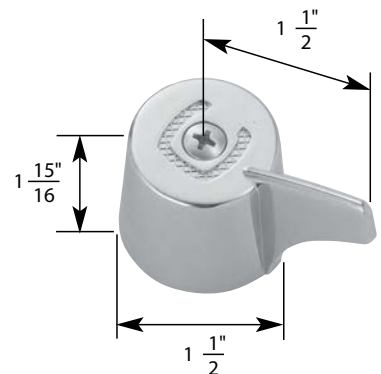

LAV/KITCHEN HANDLE FOR UNION BRASS FAUCETS

NON OEM	ITEM	PKG	
	SH3165	2 Per Slide Card	
OEM	ITEM	PKG	REF #
	N/A	Bag	1348 H/C (80347/8)

STK No.	Description	STK No.	Description
SH0023	Handle Adapter	N/A	Diverter Handle Cap
SCB0456	Handle Screw	N/A	Single Lever Handle Cap
N/A	Hot Handle Cap	N/A	Single Lever Cartridge
N/A	Cold Handle Cap		

H
Hot

C
Cold

- Finish: Chrome
- Material: Zinc
- Includes Hot and Cold Handles