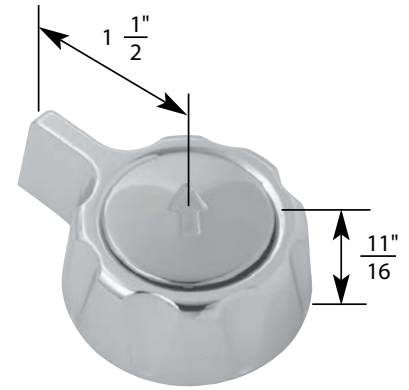

LAV/KITCHEN/TUB/SHOWER HANDLE FOR PRICE PFISTER FAUCETS

NON OEM	ITEM	PKG
	SH2742 B	1 Per Bag

OEM	ITEM	PKG	REF #
Price Pfister*	N/A	Bag	940-191

STK No.	Description	STK No.	Description
SHB0027	Handle Adapter	N/A	Diverter Handle Cap
SCB0456	Handle Screw	N/A	Single Lever Handle Cap
N/A	Hot Handle Cap	N/A	Single Lever Cartridge
N/A	Cold Handle Cap		

DIV
Diverter

- Crown Imperial
- Finish: Chrome
- Material: Zinc