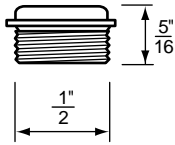

BIBB SEATS

NON OEM	ITEM	PKG
	SC1159X	2 Per Card
	SCB1159X	10 Per Bag

- Bibb Seats For Kohler Faucets
- 1/2" x 27 Thread
- Finish: Brass
- Material: No-Lead Brass