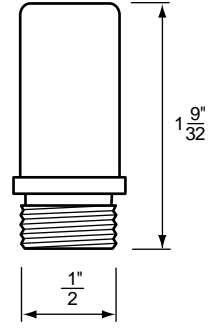

BIBB SEATS

NON OEM	ITEM	PKG
	SCB1021X	10 per Bag

- Bibb Seats For Crane-Repcal Faucets
- 9/16" x 18 Thread
- Finish: Brass
- Material: No-Lead Brass

BIBB SEATS

NON OEM	ITEM	PKG
	SCB1042X	10 Per Bag

- Bibb Seats For Eljer Faucets
- 1/2" x 27 Thread
- Finish: Brass
- Material: No-Lead Brass