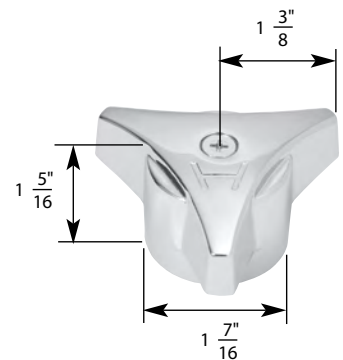

TUB/SHOWER HANDLE FOR UNION BRASS FAUCETS

NON OEM	ITEM	PKG	
	SH5565	1 Per Slide Card	
OEM	ITEM	PKG	REF #
	N/A	Bag	1379H (80379)

Also Available In:

Faucet Rebuild Kits Tub/Shower - SK0380, SK0381

STK No.	Description	STK No.	Description
SH0023	Handle Adapter	N/A	Diverter Handle Cap
SCB0456	Handle Screw	N/A	Single Lever Handle Cap
N/A	Hot Handle Cap	N/A	Single Lever Cartridge
N/A	Cold Handle Cap		

H
Hot

- Finish: Chrome
- Material: Zinc