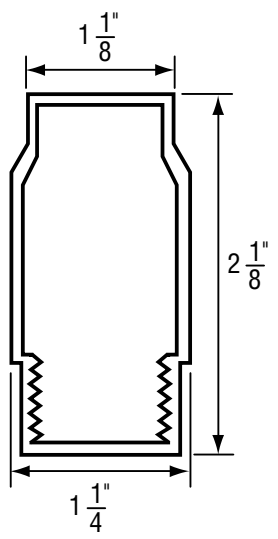

FOR STERLING FAUCETS

NON OEM	ITEM	PKG
	SH1340 B	1 Per Bag

OEM	ITEM	PKG	REF #
	N/A	Bag	99S5036

- Finish: Chrome
- Material: Brass