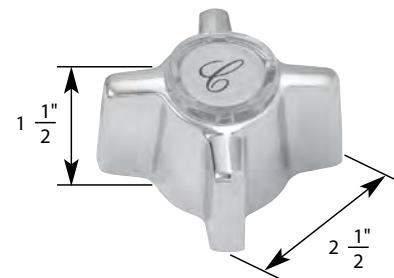

H Hot **C** Cold **DIV** Diverter

- Finish: Chrome
- Material: Zinc
- Includes Handle with Hot, Cold, and Diverter Caps

TUB/SHOWER HANDLE FOR STERLING FAUCETS

NON OEM	ITEM	PKG	
	SH5357	2 Per Slide Card	
	SH5357 B	2 Per Bag	
OEM	ITEM	PKG	REF #
	N/A	Bag	A1972