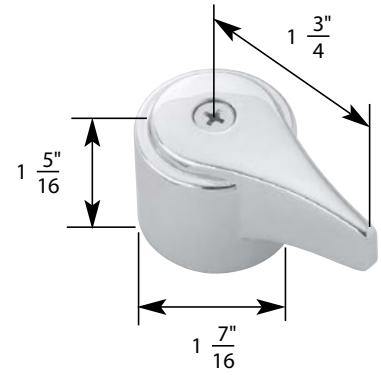

LAV/KITCHEN HANDLE FOR UNION BRASS FAUCETS

NON OEM	ITEM	PKG	
	SH3163 B	1 Per Bag	
OEM	ITEM	PKG	REF #
	N/A	Bag	80384

Also Available In:

Faucet Rebuild Kits Tub/Shower - SK0380

STK No.	Description	STK No.	Description
SH0023	Handle Adapter	N/A	Diverter Handle Cap
SCB0456	Handle Screw	N/A	Single Lever Handle Cap
N/A	Hot Handle Cap	N/A	Single Lever Cartridge
N/A	Cold Handle Cap		

DIV
Diverter

- Serrated Broach
- Finish: Chrome
- Material: Zinc