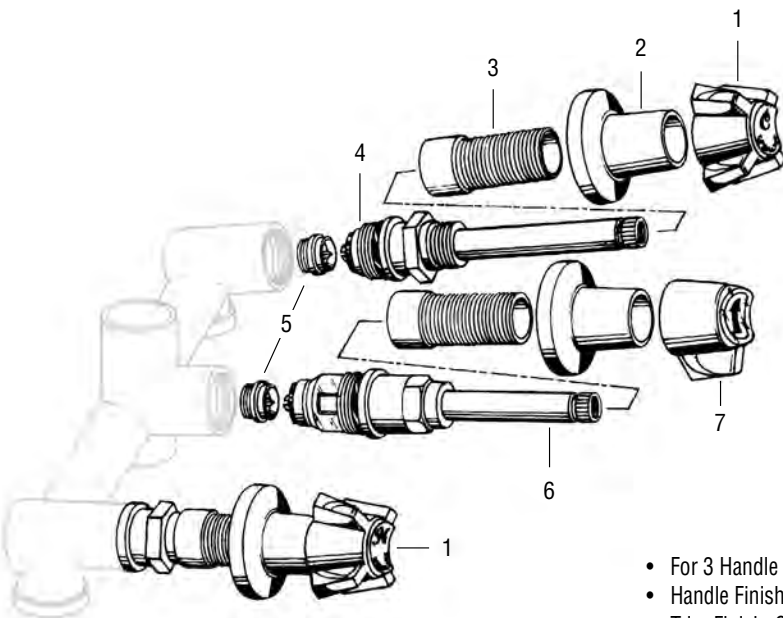

- For 3 Handle Faucets
- Handle Finish: Chrome
- Trim Finish: Chrome

NON-OEM		
Part	STK No.	Description
1	SH5357	Sterling Tub Handles (Pair)
	SHB0933	Hot Handle Cap
	SHB0931	Cold Handle Cap
	N/A*	Handle Screw (Not Pictured)
2	SH1695 B	Sterling Round Escutcheon
3	SH1250	Sterling Escutcheon Nipple
4	ST3037	Sterling Hot/Cold Tub Stem
5	SC1719X	Sterling Seat
6	ST3598	Sterling Diverter Tub Stem
	SC0536	O-Ring (Not Pictured)
7	SH5356	Sterling Diverter Tub Handle
	SHB0938	Diverter Handle Cap
	SCB0468	Handle Screw (Not Pictured)

*Not Available Separately