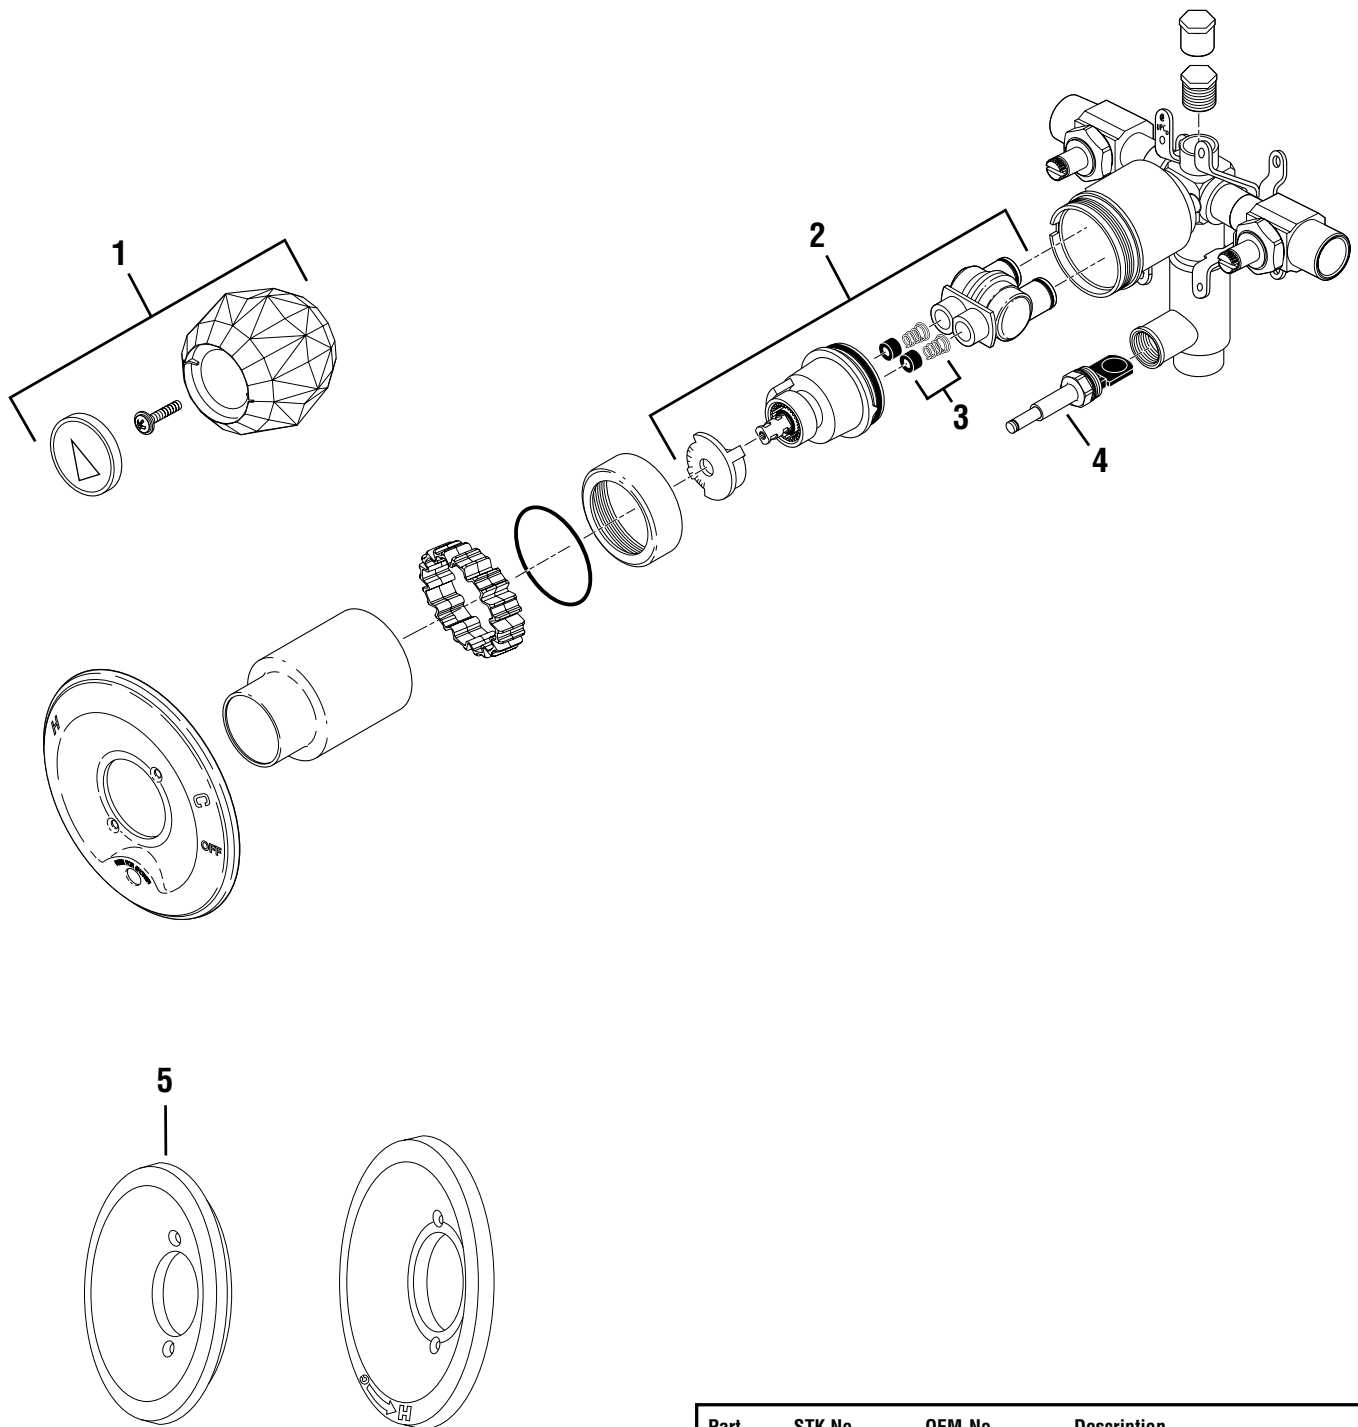

DELTA 1300/1400 SERIES - PRESSURE BALANCE
GENUINE PARTS

Part	STK No.	OEM No.	Description
1	SHD6814	H71	Delta Single Lever Handle
2	SLD1325	RP19804	Delta Pressure Balance Cartridge
3	SLD0083	RP4993	Delta New Style Seats & Springs
4	SLD0160	RP5649	Delta Push Button Diverter Stem
5	SWD0201	RP21633	Delta Deep Escutcheon

FAUCET EXPLOSIONS