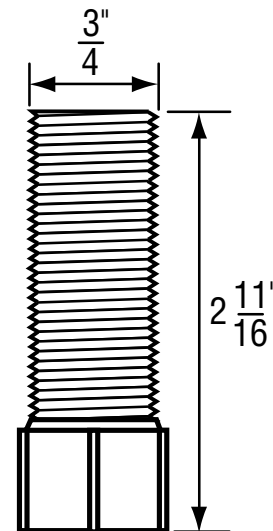

FOR KOHLER/STERLING FAUCETS

NON OEM	ITEM	PKG
	SH1250	1 Per Card

OEM	ITEM	PKG	REF #
	N/A	N/A	N/A

- Finish: White
- Material: Plastic
- 3/4 - 16 TPI