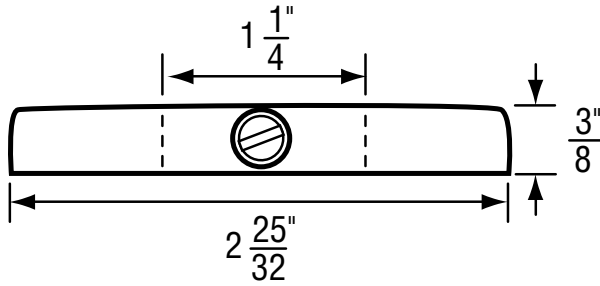

FOR STERLING FAUCETS

NON OEM	ITEM	PKG
	SH1566 B	1 Per Bag

OEM	ITEM	PKG	REF #
	N/A	Bag	A8107

- Finish: Chrome
- Material: Zinc
- Includes Screw