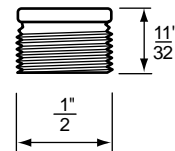

BIBB SEATS

NON OEM	ITEM	PKG
	SC0751X	2 Per Card
	SCB0751X	10 Per Bag

- Bibb Seats For American Brass Faucets
- 1/2" x 20 Thread
- Finish: Brass
- Material: No-Lead Brass