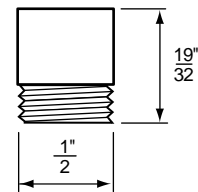

BIBB SEATS

NON OEM	ITEM	PKG
	SCB1781X	10 Per Bag

- Bibb Seats For Streamway Faucets
- 1/2" x 20 Thread
- Finish: Brass
- Material: No-Lead Brass