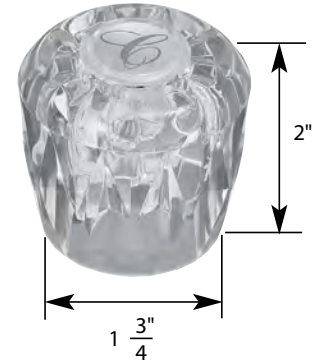

LAV/KITCHEN HANDLE FOR VALLEY FAUCETS

NON OEM	ITEM	PKG	
	SH3262	2 Per Slide Card	
	SH3262 B	2 Per Bag	
OEM	ITEM	PKG	REF #
	N/A	Bag	V7800