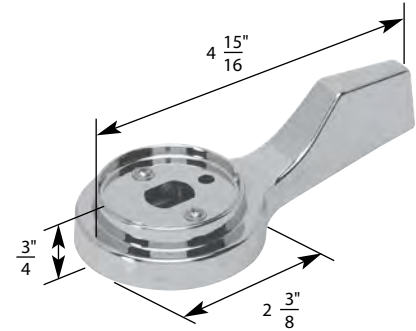

TUB/SHOWER HANDLE FOR MIXET FAUCETS

NON OEM	ITEM	PKG
	SH7081	1 Per Slide Card

OEM	ITEM	PKG	REF #
MIXET™	SHD7081 D	1 Per Clamshell	
	SHD7081	1 Per Bag	MLH-CPLS

Also Available In:

Faucet Rebuild Kits Tub/Shower - SKD0220, SKD0221, SKD0222

STK No.	Description	STK No.	Description
N/A	Handle Adapter	N/A	Diverter Handle Cap
SCB0345	Handle Screw	N/A	Single Lever Handle Cap
N/A	Hot Handle Cap	N/A	Single Lever Cartridge
N/A	Cold Handle Cap		

- Temperature Control w/ Limit Stop
- Finish: Chrome
- Material: Plastic