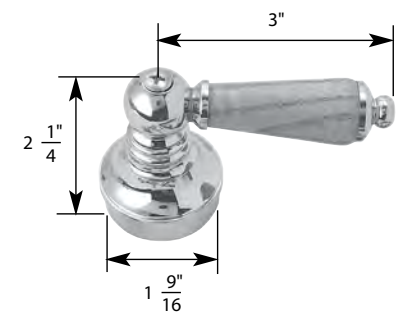

LAV/KITCHEN/TUB/SHOWER UNIVERSAL HANDLE

NON OEM	ITEM	PKG	
	SH5735	1 Per Clamshell	
OEM	ITEM	PKG	REF #
	N/A	N/A	N/A

STK No.	Description	STK No.	Description
SH0004	Handle Adapter	N/A	Diverter Handle Cap
N/A	Handle Screw	N/A	Single Lever Handle Cap
N/A	Hot Handle Cap	N/A	Single Lever Cartridge
N/A	Cold Handle Cap		

- Lever Handle
- Finish: Chrome and Wood
- Material: Zinc
- Includes the Most Popular Adaptors and Handle Screws