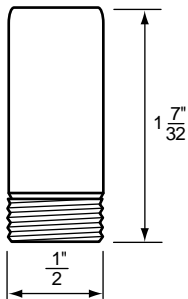

BIBB SEATS

NON OEM	ITEM	PKG
	SCB1770	10 Per Bag

- Bibb Seats For Streamway Faucets
- 1/2" x 24 Thread
- Finish: Brass
- Material: Brass