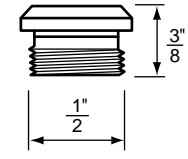

BIBB SEATS

NON OEM	ITEM	PKG
	SC1043X	2 Per Card
	SCB1043X	10 Per Bag

- Bibb Seats For Eljer Faucets
- 1/2" x 20 Thread
- Finish: Brass
- Material: No-Lead Brass