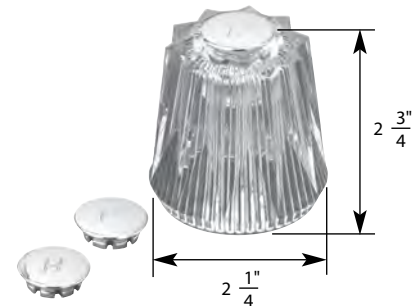

- Old Style Windsor
- Finish: Clear and Chrome
- Material: Acrylic
- Includes Handle with Hot, Cold, and Diverter Caps

Also Available In:

Faucet Rebuild Kits Tub/Shower - SK0266, SK0267, SK0274, SK0275

STK No.	Description	STK No.	Description
SHB0027	Handle Adapter	SHB0842	Diverter Handle Cap
SCB0456	Handle Screw	N/A	Single Lever Handle Cap
SHB0845	Hot Handle Cap	N/A	Single Lever Cartridge
SHB0840	Cold Handle Cap