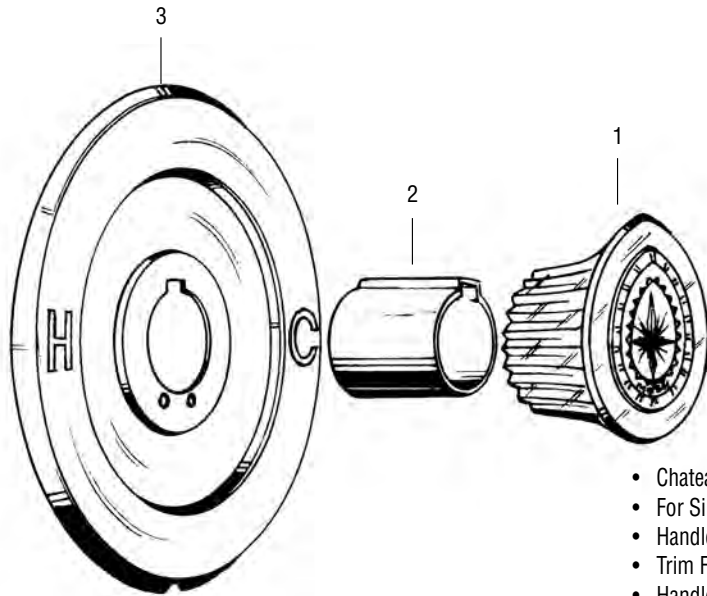

TUB/SHOWER TRIM KIT FOR MOEN FAUCETS

NON OEM	ITEM	PKG	REF #
	SK0231	1 Kit Per Clamshell	
OEM	ITEM	PKG	REF #
	N/A	N/A	N/A

- Chateau
- For Single Handle Faucets
- Handle Finish: Clear Acrylic
- Trim Finish: Polished Brass
- Handles have a Long/Shallow Broach

NON-OEM		
Part	STK No.	Description
1	SH7186	Moen Tub Handle - Long/Shallow Broach
	SH0304	Single Lever Handle Cap
	N/A*	Handle Screw (Not Pictured)
2	N/A*	Moen Escutcheon Sleeve
3	N/A*	Moen 7" Round Flat Escutcheon
	N/A*	Escutcheon Screws (Not Pictured)

* Not Available Separately

TUB/SHOWER TRIM KIT FOR MOEN FAUCETS

NON OEM	ITEM	PKG	REF #
	SK0232	1 Kit Per Clamshell	
OEM	ITEM	PKG	REF #
	N/A	N/A	N/A