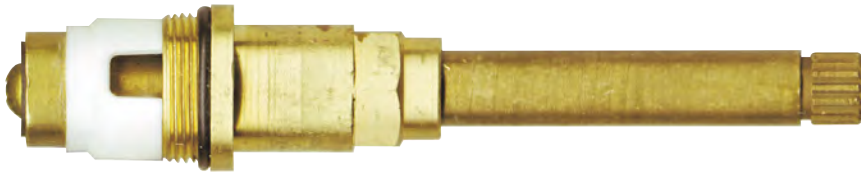

ST3099

OEM Ref #
N/A

Page B-92