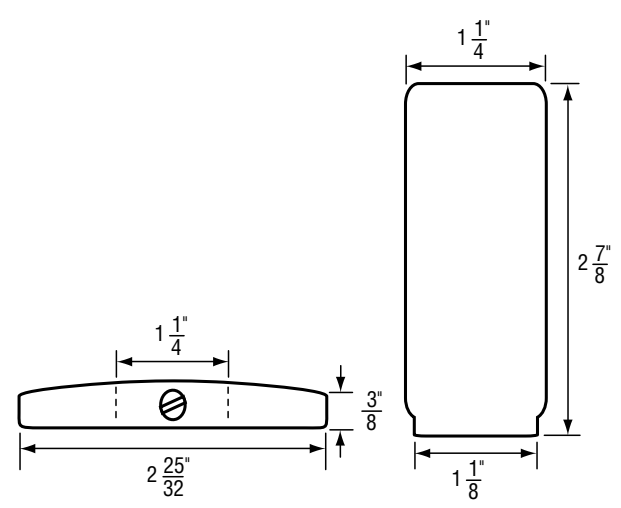

- Finish: Chrome
- Material: Zinc
- Includes Escutcheon and Sleeve

FOR SAVOY FAUCETS

NON OEM	ITEM	PKG
	SH1791	1 Set Per Slide Card

OEM	ITEM	PKG	REF #
	N/A	N/A	N/A

- Finish: Chrome
- Material: Zinc
- Includes Escutcheon and Sleeve