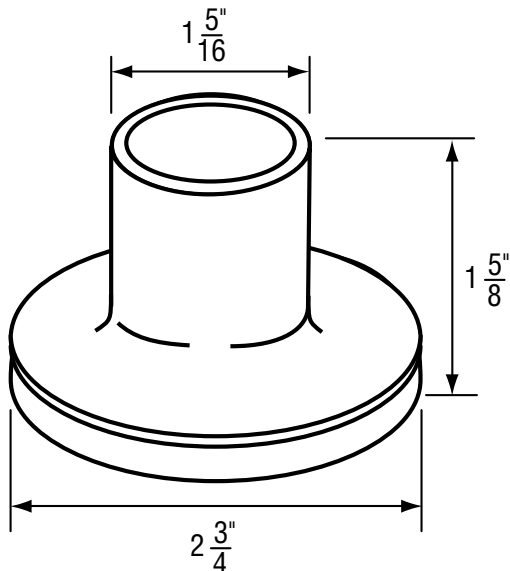

FOR CRANE FAUCETS

NON OEM	ITEM	PKG
	SH1610 B	1 Per Bag

OEM	ITEM	PKG	REF #
	N/A	Bag	14547

- Finish: Chrome
- Material: Zinc