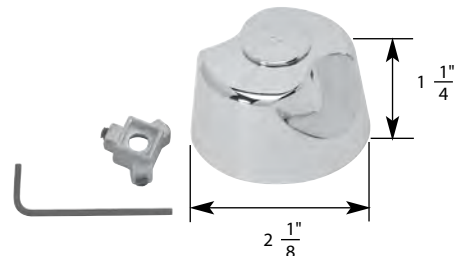

H
Hot

C
Cold

- Small Canopy Handle
- Finish: Chrome
- Material: Zinc
- Includes Hot and Cold Handles, Adaptors, and Allen Wrench

FIT ALL

LAV/KITCHEN UNIVERSAL HANDLE

NON OEM	ITEM	PKG	
	SH3467	1 Per Slide Card	
OEM	ITEM	PKG	REF #
	N/A	N/A	N/A