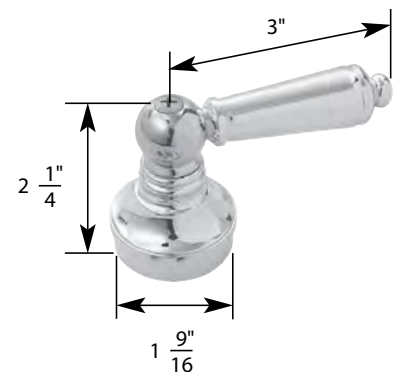

LAV/KITCHEN/TUB/SHOWER UNIVERSAL HANDLE

NON OEM	ITEM	PKG	
	SH5755	1 Per Clamshell	
OEM	ITEM	PKG	REF #
	N/A	N/A	N/A

- Lever Handle
- Finish: Polished Brass
- Material: Zinc
- Includes the Most Popular Adaptors and Handle Screws

STK No.	Description	STK No.	Description
SH0004	Handle Adapter	N/A	Diverter Handle Cap
N/A	Handle Screw	N/A	Single Lever Handle Cap
N/A	Hot Handle Cap	N/A	Single Lever Cartridge
N/A	Cold Handle Cap