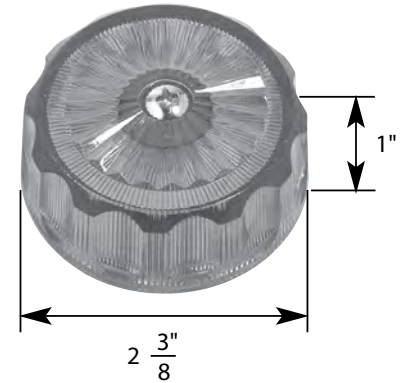

TUB/SHOWER HANDLE FOR MIXET FAUCETS

NON OEM	ITEM	PKG	
	SH7074	1 Per Slide Card	
	SH7074 B	1 Per Bag	

OEM	ITEM	PKG	REF #
MIXET™	SHD7074 D	1 Per Slide Card	
	SHD7074	1 Per Bag	MRH-SMK
	MXT13	1 Per Slide Card