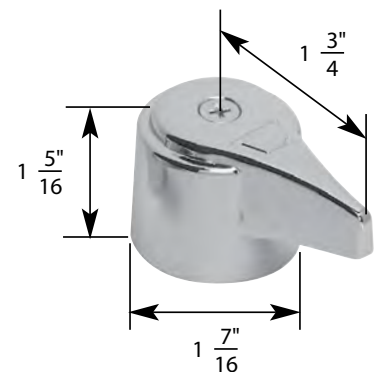

LAV/KITCHEN HANDLE FOR UNION BRASS FAUCETS

NON OEM	ITEM	PKG
	SH3162	2 Per Slide Card

OEM	ITEM	PKG	REF #
	N/A	Bag	1378H/C (80381-2)

- Finish: Chrome
- Material: Zinc
- Includes Hot and Cold Handles

STK No.	Description	STK No.	Description
SH0023	Handle Adapter	N/A	Diverter Handle Cap
SCB0456	Handle Screw	N/A	Single Lever Handle Cap
N/A	Hot Handle Cap	N/A	Single Lever Cartridge
N/A	Cold Handle Cap