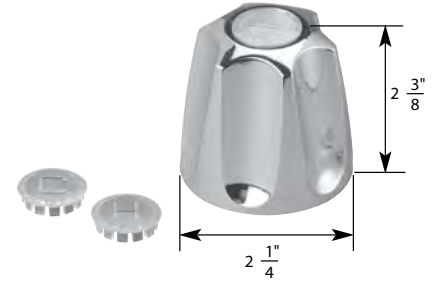

TUB/SHOWER HANDLE FOR PRICE PFISTER FAUCETS

NON OEM	ITEM	PKG
	SH4991	1 Per Slide Card
	SH4991 B	1 Per Bag

OEM	ITEM	PKG	REF #
Price Pfister®	N/A	Bag	941-321A/331A/341A

- Old Style Verve
- Finish: Chrome
- Material: Zinc
- Includes Handle with Hot, Cold, and Diverter Caps

Also Available In:

Faucet Rebuild Kits Tub/Shower - SK0264, SK0265, SK0272, SK0273

STK No.	Description	STK No.	Description
SHB0027	Handle Adapter	SHB0686	Diverter Handle Cap
SCB0456	Handle Screw	N/A	Single Lever Handle Cap
SHB0687	Hot Handle Cap	N/A	Single Lever Cartridge
SHB0685	Cold Handle Cap		

TUB/SHOWER HANDLE FOR PRICE PFISTER FAUCETS

NON OEM	ITEM	PKG
	SH4994	1 Per Slide Card

OEM	ITEM	PKG	REF #
Price Pfister®	N/A	Bag	940-740P, 941-320P, 941-330P, 941-340P