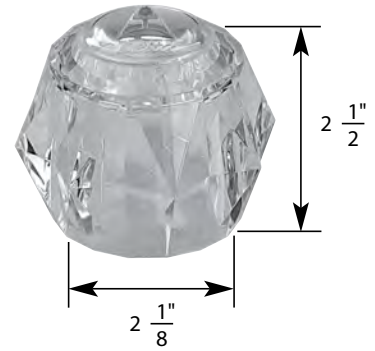

TUB/SHOWER HANDLE FOR DELTA FAUCETS

NON OEM	ITEM	PKG	
	SH6814	1 Per Slide Card	
	SH6814 B	1 Per Bag	

OEM	ITEM	PKG	REF #
	SHD6814 D	1 Per Slide Card	
	SHD6814	1 Per Bag	H71 (replaced RP2392 & RP17655)

Also Available In:

Faucet Rebuild Kits Tub/Shower - SKD0097 D

STK No.	Description	STK No.	Description
N/A	Handle Adapter	N/A	Diverter Handle Cap
N/A	Handle Screw	SH0250	Single Lever Handle Cap
N/A	Hot Handle Cap	N/A	Single Lever Cartridge
N/A	Cold Handle Cap		

S/L
Single Lever

- For Single Lever Monitor® 1300/1400 Series
- Finish: Clear
- Material: Acrylic