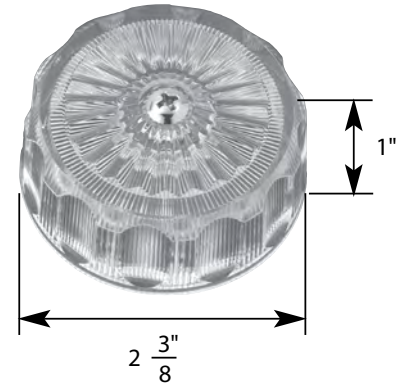

TUB/SHOWER HANDLE FOR MIXET FAUCETS

NON OEM	ITEM	PKG	
	SH7073	1 Per Slide Card	
	SH7073 B	1 Per Bag	

OEM	ITEM	PKG	REF #
MIXET™	SHD7073 D	1 Per Slide Card	
	SHD7073	1 Per Bag	MRH-CLR
	MXT12	1 Per Slide Card