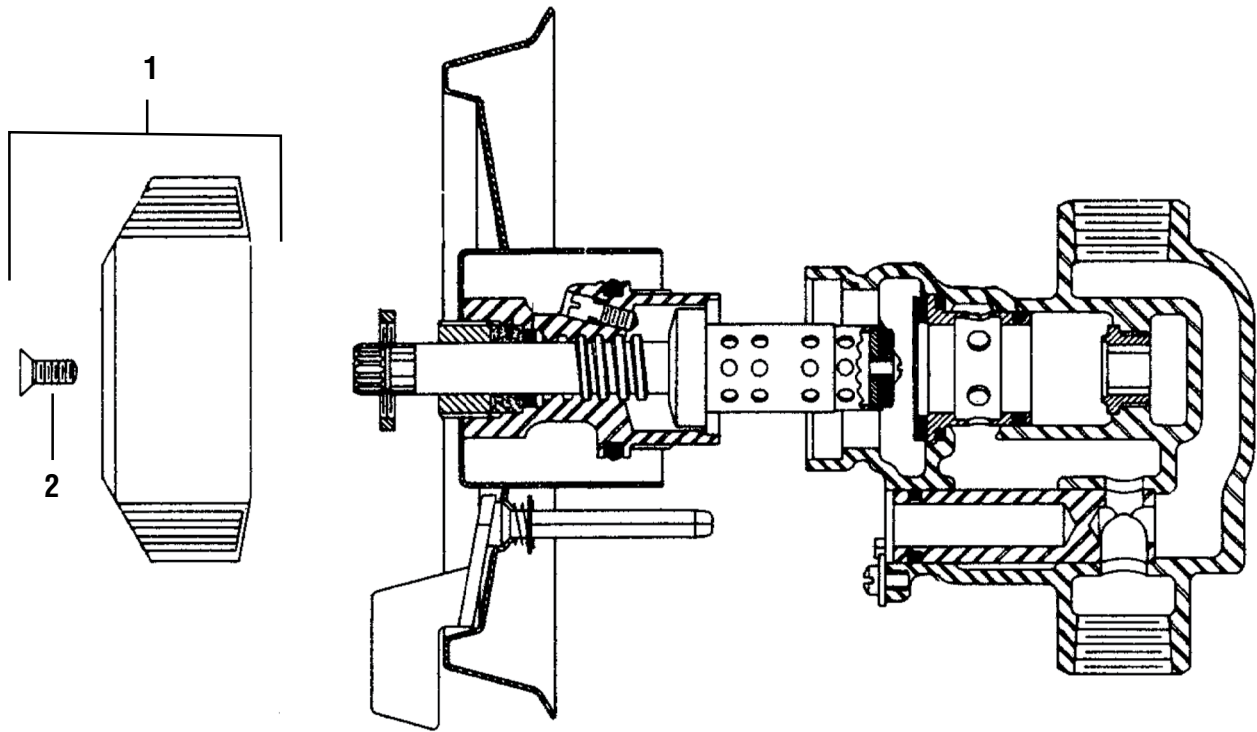

FOR SYMMONS FAUCETS - SAFETYMIX'ETTE - FROM 1964 TO 1969

Part	STK No.	Description
1	SH7832 B	Single Lever Handle
2	SCB0476	Handle Screws