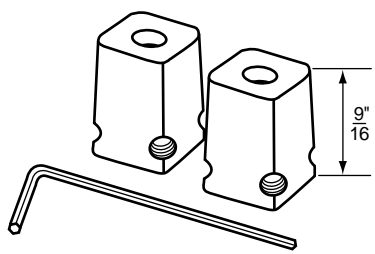

HANDLE ADAPTORS

NON OEM	ITEM	PKG
	SH0004	2 Per Card
	SHB0004	10 Per Bag

- Universal Fit
- Finish: Chrome
- Material: Zinc
- Includes Allen Wrench

HANDLE ADAPTORS