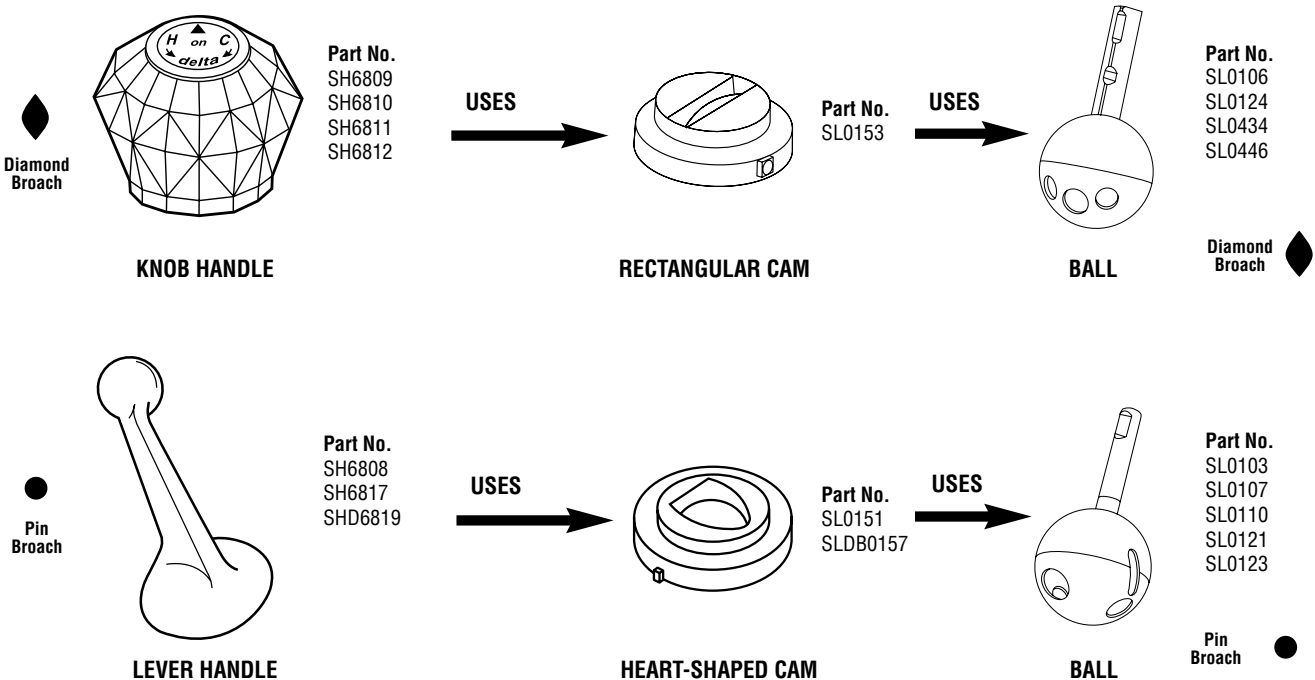

Reference Sheet for Delta Faucet Repair Parts

All other internal parts that are not shown are interchangeable on 100, 200, 300, 400, & 500 Series