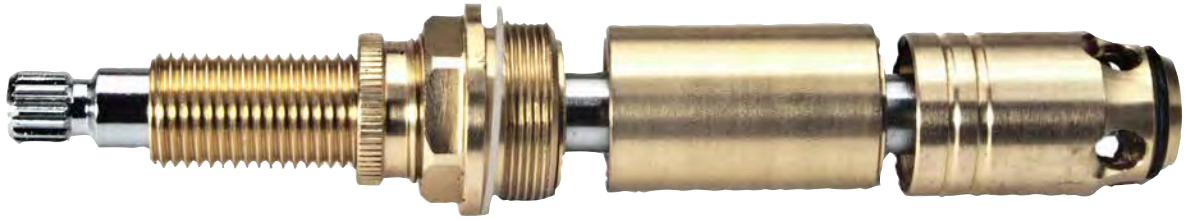

1

TUB/SHOWER STEM FOR KOHLER FAUCETS

NON OEM	ITEM	PKG
Hot/Cold	ST5727	1 Per Snap Pack
Hot/Cold	ST5727 B	1 Per Bag

H/C
Hot/Cold

2

OEM	ITEM	PKG	REF #
Hot/Cold	N/A	Bag	20242

3

N

4

5

STK No.	Description	STK No.	Description
SC2098	Bibb Washer	N/A	Cap Thread Gasket
SC0003	Bibb Screw	SC0093	Bonnet Packing
ST0298	Barrel	N/A	Handle
SHB0024	Handle Adapter	N/A	O-Ring

Most Common Handle - N/A

- Valvet
- Compression Stem
- Finish: Brass and Chrome
- Material: Brass
- Length 12 (6-1/8")

6

7