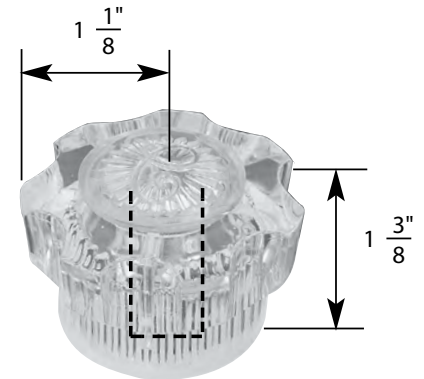

LAV/KITCHEN HANDLE FOR SAYCO FAUCETS

NON OEM	ITEM	PKG	
	SH2850	2 Per Slide Card	
OEM	ITEM	PKG	REF #
	N/A	Bag	P092H/C

STK No.	Description	STK No.	Description
SH0009	Handle Adapter	N/A	Diverter Handle Cap
N/A	Handle Screw	N/A	Single Lever Handle Cap
SHB0889	Hot Handle Cap	N/A	Single Lever Cartridge
SHB0886	Cold Handle Cap		

H
Hot

C
Cold

- Long/Shallow Broach
- Finish: Clear
- Material: Acrylic
- Includes Hot and Cold Handles