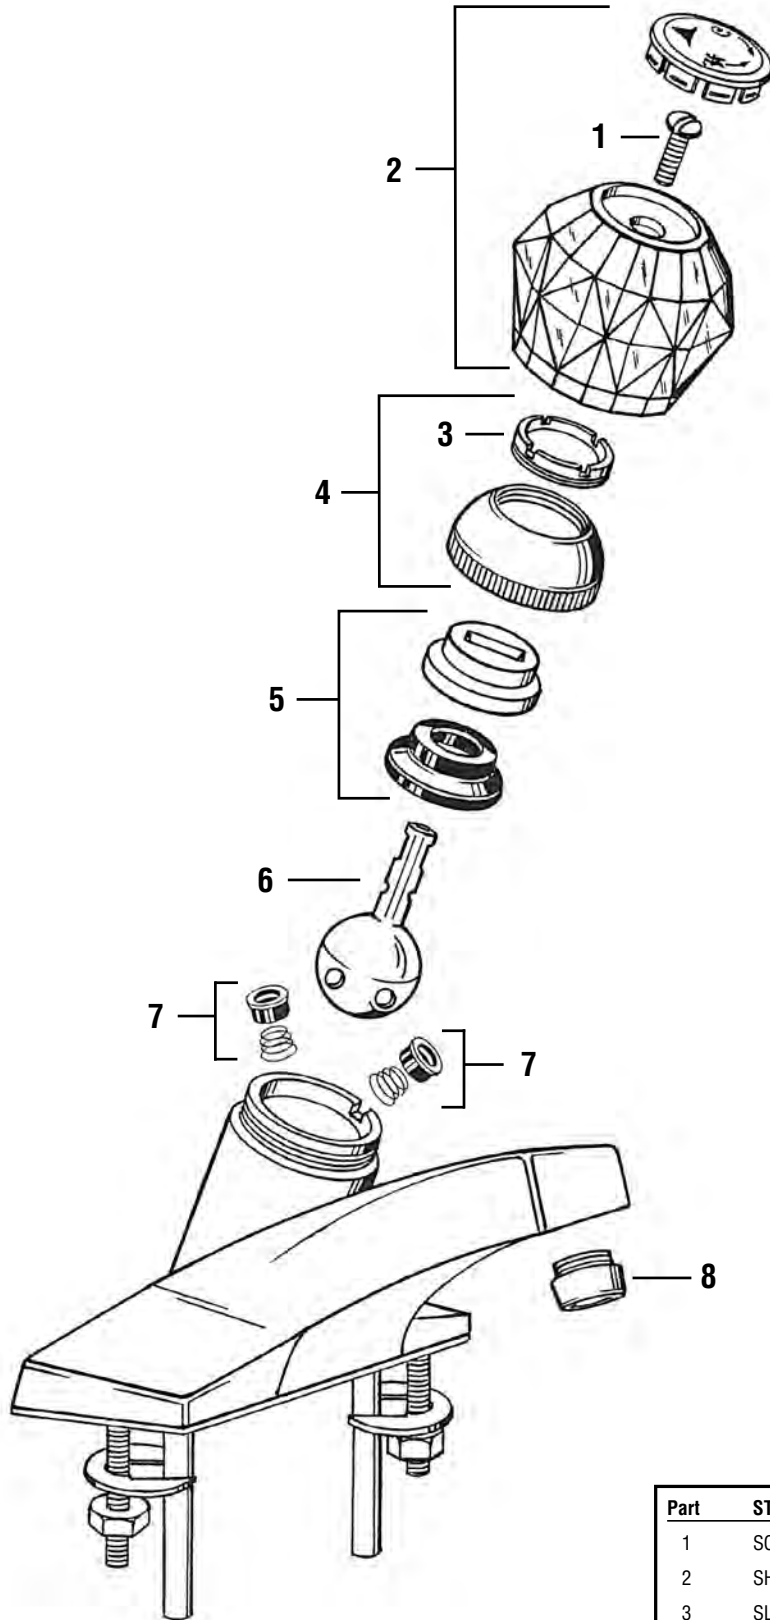

DELTA MODELS 502, 512, 522 & 532
GENUINE PARTS

Part	STK No.	OEM No.	Description
1	SCB0473	N/A	Handle Screws
2	SHD6810	RP18860	Delta Single Lever Handle
3	SLD0152	RP250	Delta Plastic Adjusting Ring
4	SLD0175	RP50	Delta Cap with Adjusting Ring
5	SLD0153	RP188	Delta Rectangular Cam Assembly
6	SLD0106	RP212	Delta Stainless Steel Ball # 212
7	SLD0083	RP4993	Delta Seat and Springs
8	SFD0232 D	RP330	Delta Aerator - Chrome

FAUCET EXPLOSIONS