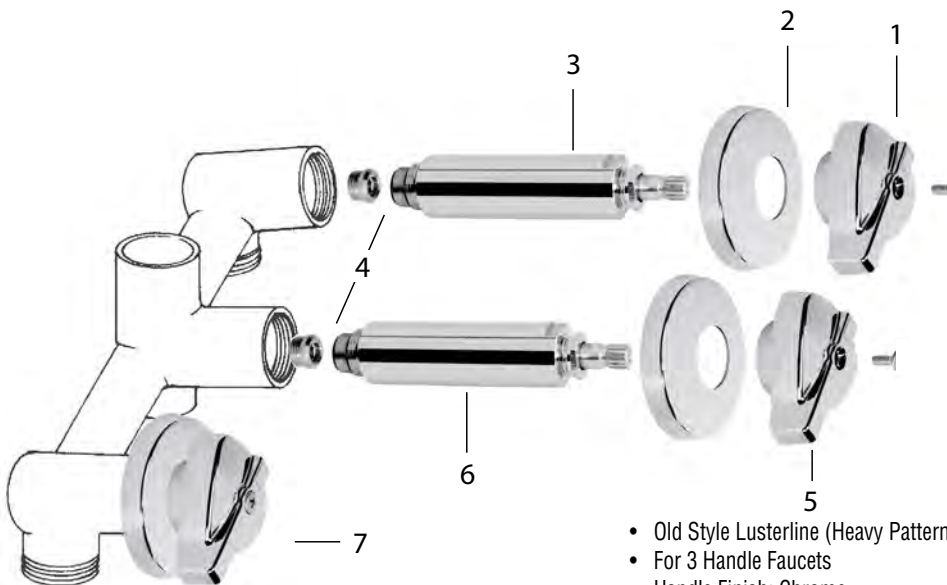

- Old Style Lusterline (Heavy Pattern)
- For 3 Handle Faucets
- Handle Finish: Chrome
- Trim Finish: Chrome

NON-OEM		
Part	STK No.	Description
1	N/A*	Eljer Cold Tub Handle
	SCB0456	Handle Screw (Not Pictured)
2	N/A*	Eljer Escutcheon
3	ST2742	Eljer Hot/Cold Stem
	SC0199	Cap Thread Gasket (Not Pictured)
4	SC1043X	Eljer Seat
5	N/A*	Eljer Diverter Tub Handle
	SCB0456	Handle Screw (Not Pictured)
6	N/A*	Eljer Diverter Tub Stem
	SC0199	Cap Thread Gasket (Not Pictured)
7	N/A*	Eljer Hot Tub Handle
	SCB0456	Handle Screw (Not Pictured)

* Not Available Separately