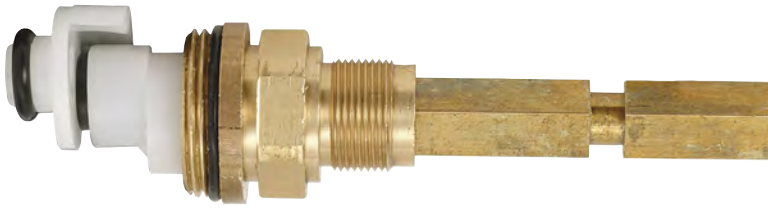

FOR STERLING FAUCETS (Continued)

ST2619

OEM Ref #
N/A

Page B-81