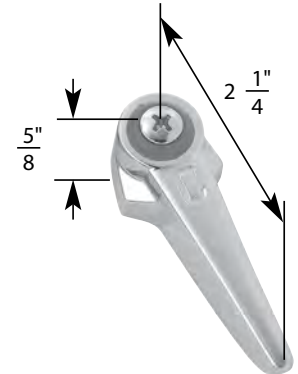

STK No.	Description	STK No.	Description
SHB0012	Handle Adapter	N/A	Diverter Handle Cap
SCB0474	Handle Screw	N/A	Single Lever Handle Cap
N/A	Hot Handle Cap	N/A	Single Lever Cartridge
N/A	Cold Handle Cap		