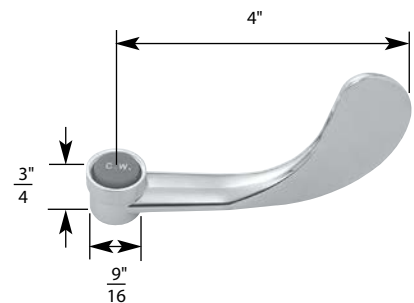

INSTITUTIONAL HANDLE FOR T&S BRASS FAUCETS

NON OEM	ITEM	PKG
	SH7960 B	2 Per Bag

OEM	ITEM	PKG	REF #
	N/A	Bag	B-WH4H/C (000078-40)

STK No.	Description	STK No.	Description
SHB0012	Handle Adapter	N/A	Diverter Handle Cap
SCB0474	Handle Screw	N/A	Single Lever Handle Cap
N/A	Hot Handle Cap	N/A	Single Lever Cartridge
N/A	Cold Handle Cap		

H
Hot

C
Cold

- 4" Blade
- Finish: Chrome
- Material: Zinc
- Includes Hot and Cold Handles