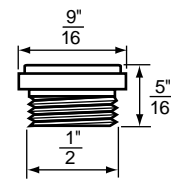

BIBB SEATS

NON OEM	ITEM	PKG
	SC0876X	2 Per Card
	SCB0876X	10 Per Bag

- Bibb Seats For Arrowhead Brass Faucets
- 1/2" x 20 Thread
- Finish: Brass
- Material: No-Lead Brass