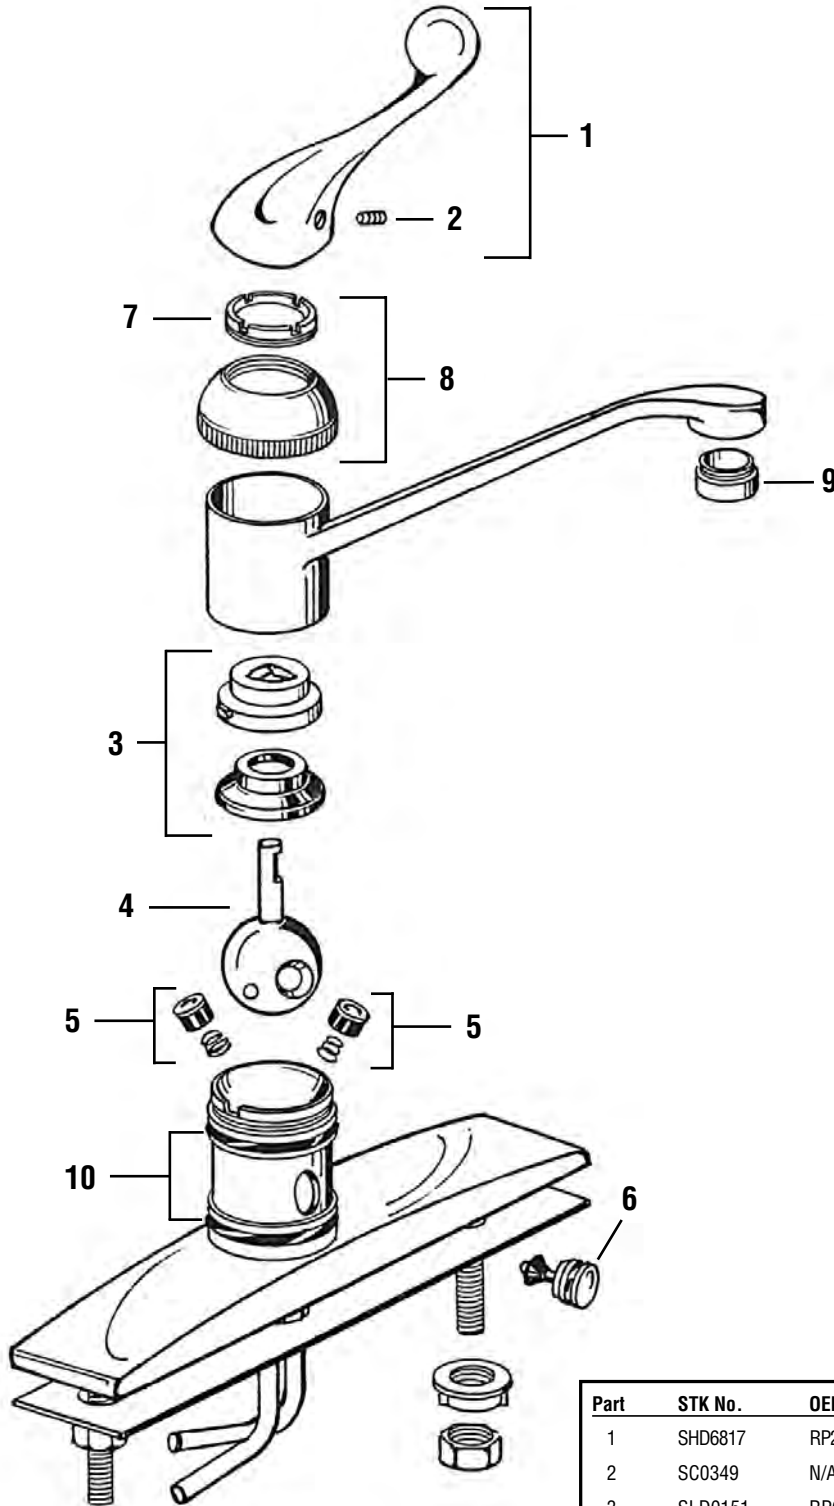

DELTA MODELS 100, 110 & 400 SERIES
GENUINE PARTS

Part	STK No.	OEM No.	Description
1	SHD6817	RP2393	Delta Single Lever Handle
2	SC0349	N/A	Handle Set Screw
3	SLD0151	RP61	Delta Heart Shaped Cam Assembly
4	SLD0103	RP70	Delta Stainless Steel Ball # 70
5	SLD0083	RP4993	Delta Seat and Springs
6	SLD0079	RP63136	Delta Faucet Spray Diverter
7	SLD0152	RP250	Delta Plastic Adjusting Ring
8	SLD0175	RP50	Delta Cap with Adjusting Ring
9	SFD0232 D	RP330	Delta Aerator - Chrome
10	SLD0155	RP25	Delta O-Rings

FAUCET EXPLOSIONS