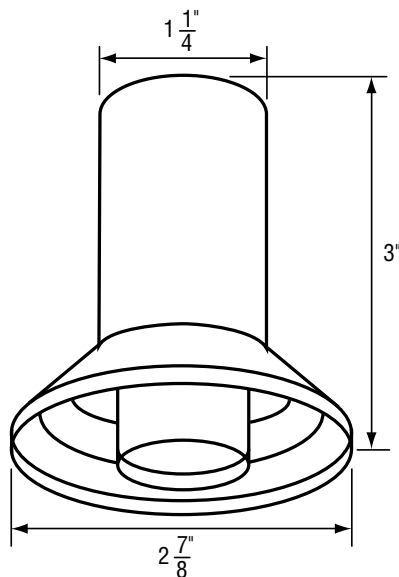

FOR HARCRAFT FAUCETS

NON OEM	ITEM	PKG
	SH1660	1 Per Slide Card
	SH1660 B	1 Per Bag

OEM	ITEM	PKG	REF #
	N/A	Bag	6481

- Finish: Chrome
- Material: Zinc

FOR KOHLER/PRICE PFISTER FAUCETS

NON OEM	ITEM	PKG
	SH1683	1 Per Slide Card

OEM	ITEM	PKG	REF #
Price Pfister*	N/A	Bag	20851 (960-110A)