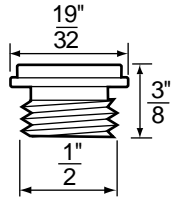

BIBB SEATS

NON OEM	ITEM	PKG
	SC0775X	2 Per Card
	SCB0775X	10 Per Bag

- Bibb Seats For American Standard Faucets
- 1/2" x 20 Thread
- Finish: Brass
- Material: No-Lead Brass