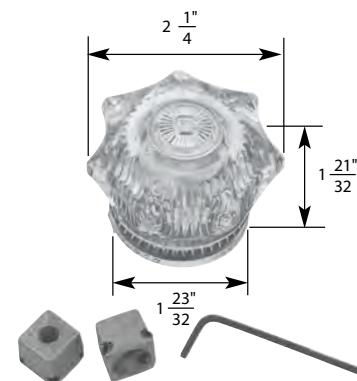

LAV/KITCHEN UNIVERSAL HANDLE

NON OEM	ITEM	PKG	
	SH3460	2 Per Slide Card	

OEM	ITEM	PKG	REF #
	N/A	N/A	N/A

STK No.	Description	STK No.	Description
SH0004	Handle Adapter	N/A	Diverter Handle Cap
N/A	Handle Screw	N/A	Single Lever Handle Cap
N/A	Hot Handle Cap	N/A	Single Lever Cartridge
N/A	Cold Handle Cap		

- Canopy Handle
- Finish: Clear
- Material: Acrylic
- Includes Hot and Cold Handles, Adaptors, and Allen Wrench