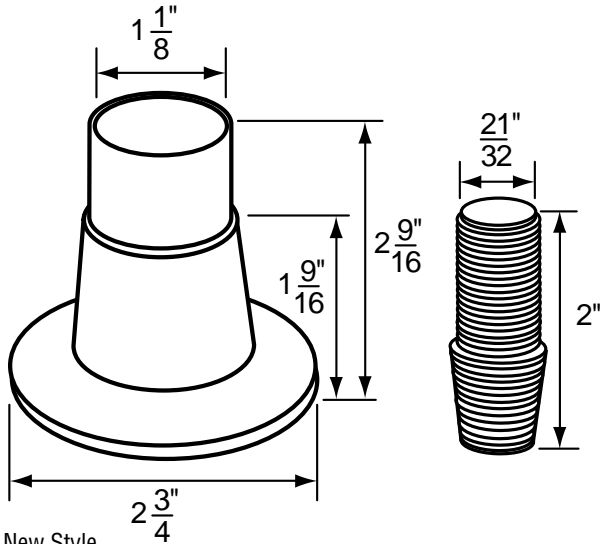

OEM	ITEM	PKG	REF #
	N/A	N/A	N/A

- New Style
- Finish: Chrome Escutcheon and White Nipple
- Material: Plastic and Zinc
- Includes Escutcheon, Sleeve and Nipple

FOR UNIVERSAL FIT

NON OEM	ITEM	PKG
	SH1706	1 Set Per Slide Card
	SH1706 B	1 Set Per Bag