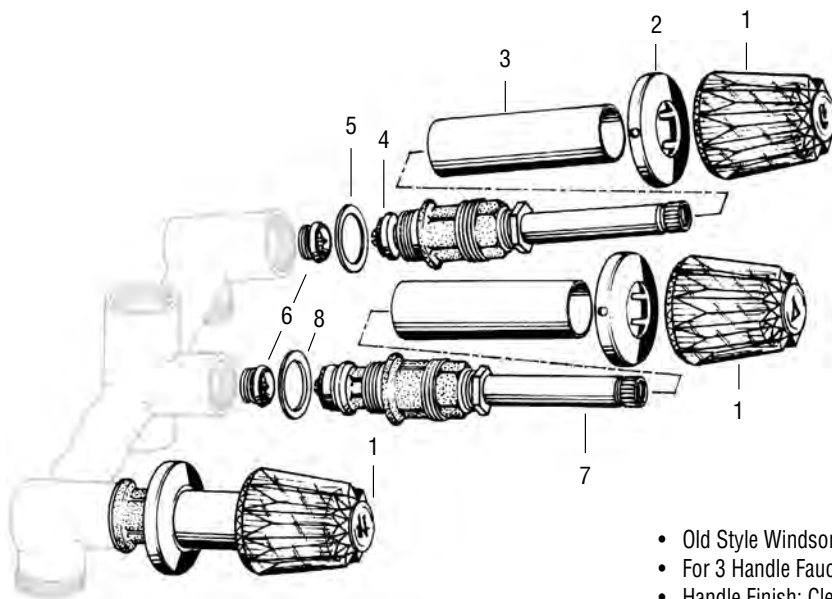

- Old Style Windsor
- For 3 Handle Faucets
- Handle Finish: Clear Acrylic
- Trim Finish: Chrome

NON-OEM		
Part	STK No.	Description
1	SH4995	Price Pfister Tub Handles (Set)
	SHB0845	Hot Handle Cap
	SHB0840	Cold Handle Cap
	SHB0842	Diverter Handle Cap
	SCB0456	Handle Screw (Not Pictured)
2	SH1325	Price Pfister Round Escutcheon
3	SH1420	Escutcheon Sleeve
4	ST5322	Price Pfister Hot/Cold Tub Stem
5	SC0208	Cap Thread Gasket
6	SC1312	Price Pfister Seat
7	ST5324	Price Pfister Diverter Tub Stem
8	SC0262	Cap Thread Gasket