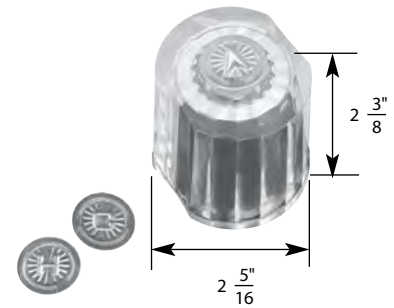

TUB/SHOWER HANDLE FOR AMERICAN STANDARD FAUCETS

NON OEM	ITEM	PKG	
	SH4013 B	1 Per Bag	
OEM	ITEM	PKG	REF #
	N/A	Bag	13286-0020A

STK No.	Description	STK No.	Description
SH0001	Handle Adapter	N/A	Diverter Handle Cap
N/A	Handle Screw	N/A	Single Lever Handle Cap
N/A	Hot Handle Cap	N/A	Single Lever Cartridge
N/A	Cold Handle Cap		

H Hot **C** Cold **DIV** Diverter

- Cadet
- Finish: Clear
- Material: Acrylic
- Includes Handle with Hot, Cold, and Diverter Caps