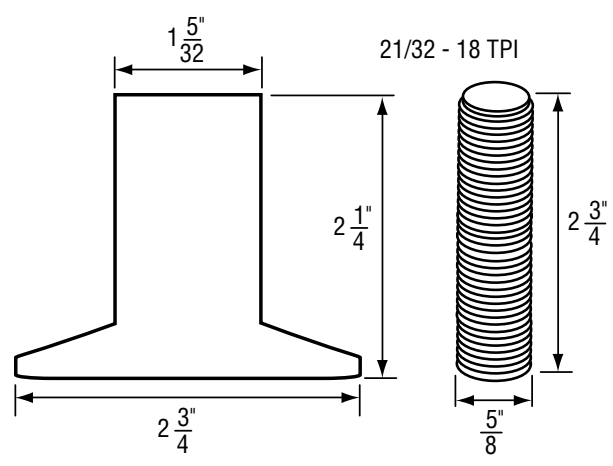

FOR PRICE PFISTER FAUCETS

NON OEM	ITEM	PKG
	SH1855	1 Set Per Slide Card
	SH1855 B	1 Set Per Bag

OEM	ITEM	PKG	REF #
Price Pfister®	N/A	Bag	960-111A

- Finish: Chrome Escutcheon and White Nipple
- Material: Plastic and Zinc
- Includes Escutcheon and Nipple