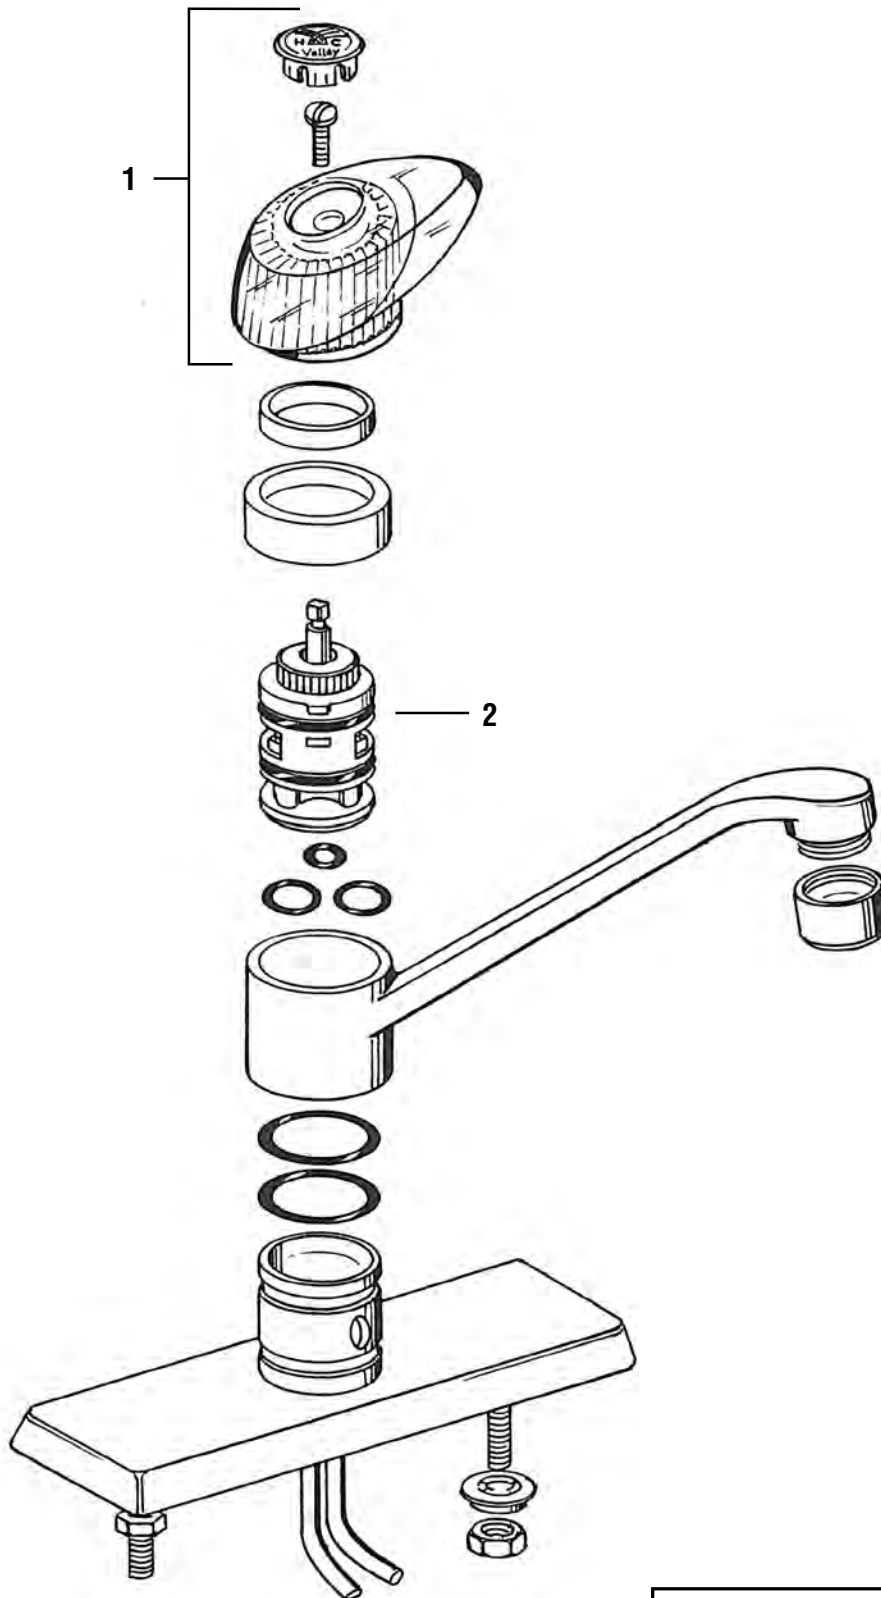

FOR VALLEY FAUCETS - MODELS 5104 & 5214 W/OUT SPRAY

Part	STK No.	Description
1	SH7753	Single Lever Handle
2	SL1238X	Cartridge

FAUCET EXPLOSIONS