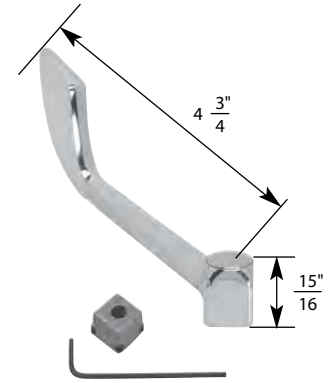

INSTITUTIONAL UNIVERSAL HANDLE

NON OEM	ITEM	PKG	
	SH7990 B	2 Per Bag	
OEM	ITEM	PKG	REF #
	N/A	N/A	N/A

STK No.	Description	STK No.	Description
SH0004	Handle Adapter	N/A	Diverter Handle Cap
N/A	Handle Screw	N/A	Single Lever Handle Cap
N/A	Hot Handle Cap	N/A	Single Lever Cartridge
N/A	Cold Handle Cap		

H
Hot

C
Cold

- Hospital Blade Handle
- Finish: Chrome
- Material: Zinc
- Includes Hot and Cold Handles, Adaptors, and Allen Wrench