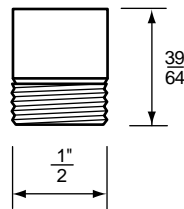

BIBB SEATS

NON OEM	ITEM	PKG
	SCB1780X	10 Per Bag

- Bibb Seats For Streamway Faucets
- 1/2" x 24 Thread
- Finish: Brass
- Material: No-Lead Brass