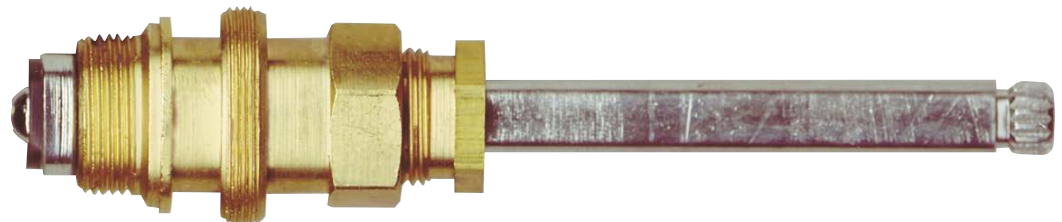

ST4495

OEM Ref #
N/A

Page B-120