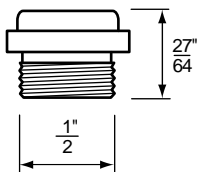

BIBB SEATS

NON OEM	ITEM	PKG
	SCB0909	10 Per Bag

- Bibb Seats For Central Brass Faucets
- 1/2" x 24 Thread
- Finish: Stainless Steel
- Material: Stainless Steel