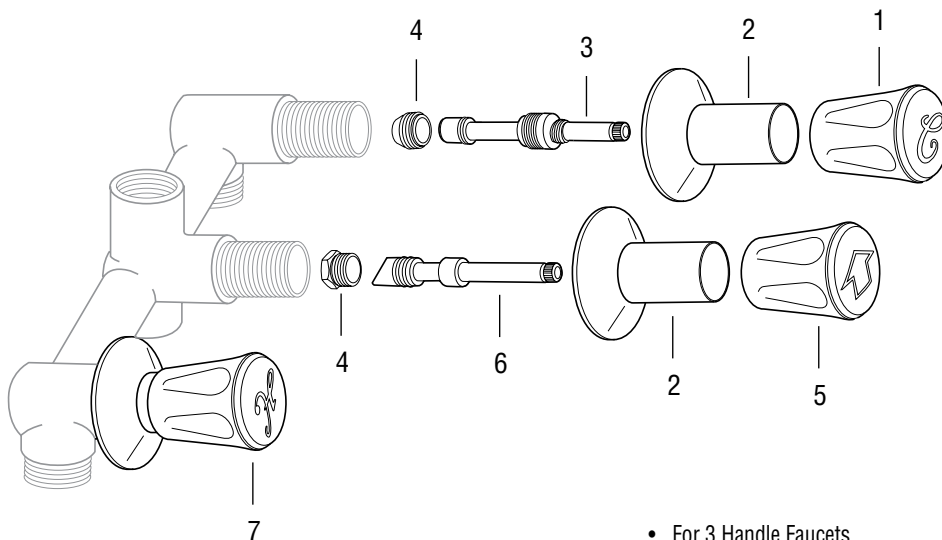

- For 3 Handle Faucets
- Handle Finish: Chrome
- Trim Finish: Chrome

NON-OEM		
Part	STK No.	Description
1	SH4679	Harcraft Cold Tub Handle
	N/A*	Cold Handle Cap
	SCB0456	Handle Screw (Not Pictured)
2	SH1660	Harcraft Escutcheon
3	ST2845	Harcraft Hot/Cold
4	SCB1116X	Harcraft Seat
5	SH4680	Harcraft Diverter Tub Handle
	N/A*	Diverter Handle Cap
	SCB0461	Handle Screw (Not Pictured)
6	ST2844	Harcraft Diverter Stem
7	SH4678	Harcraft Hot Tub Handle
	N/A*	Hot Handle Cap
	SCB0456	Handle Screw (Not Pictured)

*Not Available Separately