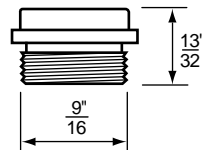

BIBB SEATS

NON OEM	ITEM	PKG
	SCB1018X	10 Per Bag

- Bibb Seats For Crane Faucets
- 9/16" x 22 Thread
- Finish: Brass
- Material: No-Lead Brass