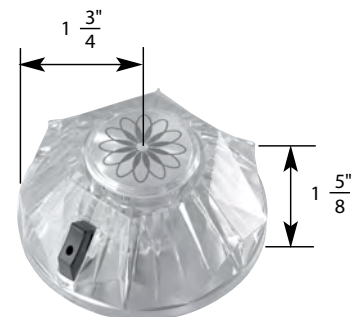

TUB/SHOWER HANDLE FOR NIBCO FAUCETS

NON OEM	ITEM	PKG
	SH7827 B	1 Per Bag

OEM	ITEM	PKG	REF #
	N/A	Bag	85555

STK No.	Description	STK No.	Description
N/A	Handle Adapter	N/A	Diverter Handle Cap
SCB0476	Handle Screw	SHB0307	Single Lever Handle Cap
N/A	Hot Handle Cap	N/A	Single Lever Cartridge
N/A	Cold Handle Cap		

S/L
Single Lever

- Finish: Clear
- Material: Acrylic