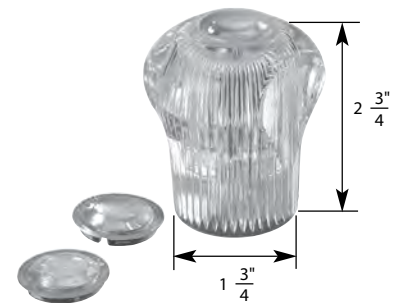

- Trend
- Finish: Chrome
- Material: Zinc
- Includes Handle with Hot and Cold Caps

TUB/SHOWER HANDLE FOR KOHLER FAUCETS

NON OEM	ITEM	PKG
	SH4782	1 Per Slide Card

OEM	ITEM	PKG	REF #
	N/A	Bag	73264

STK No.	Description	STK No.	Description
SHB0024	Handle Adapter	N/A	Diverter Handle Cap
SCB0476	Handle Screw	N/A	Single Lever Handle Cap
N/A	Hot Handle Cap	N/A	Single Lever Cartridge
N/A	Cold Handle Cap		