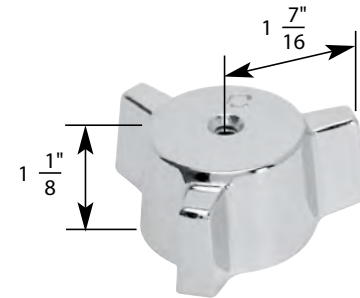

TUB/SHOWER HANDLE FOR CENTRAL BRASS FAUCETS

NON OEM	ITEM	PKG
	SH4218	1 Per Slide Card
	SH4218 B	1 Per Bag

OEM	ITEM	PKG	REF #
	N/A	Bag	521C

STK No.	Description	STK No.	Description
SH0021	Handle Adapter	N/A	Diverter Handle Cap
SCB0459	Handle Screw	N/A	Single Lever Handle Cap
N/A	Hot Handle Cap	N/A	Single Lever Cartridge
N/A	Cold Handle Cap		

C
Cold

- Finish: Chrome
- Material: Zinc