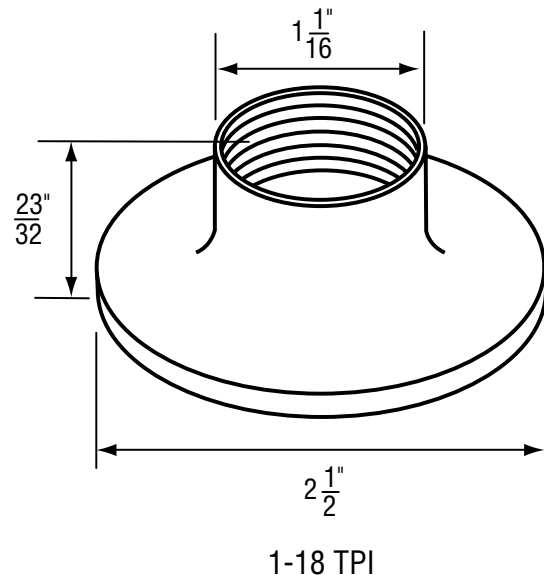

FOR PRICE PFISTER FAUCETS

NON OEM	ITEM	PKG
	SH1547	1 Per Card

OEM	ITEM	PKG	REF #
Price Pfister®	N/A	Bag	2851

- Finish: Chrome
- Material: Zinc