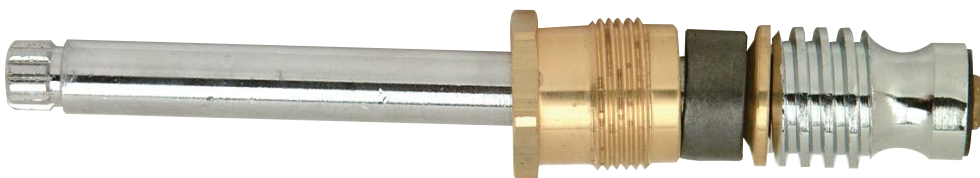

OEM Ref #
N/A

Page B-89

ST4170

OEM Ref #
N/A

Page B-116

FOR IMPORT DELTA-LIKE FAUCETS

ST1126

OEM Ref #
N/A