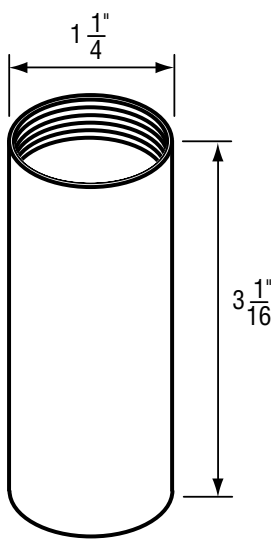

FOR CENTRAL BRASS FAUCETS

NON OEM	ITEM	PKG	
	SH1385 B	1 Per Bag	
OEM	ITEM	PKG	REF #
	N/A	Bag	521G

- Finish: Chrome
- Material: Brass