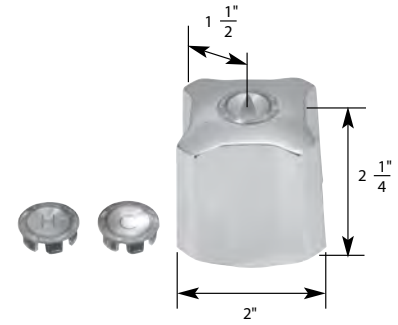

TUB/SHOWER HANDLE FOR KOHLER FAUCETS

NON OEM	ITEM	PKG
	SH4781	1 Per Slide Card
	SH4781 B	1 Per Bag

OEM	ITEM	PKG	REF #
	N/A	Bag	30005/21087

Also Available In:

Faucet Rebuild Kits Tub/Shower - SK0187, SK0188, SK0189

STK No.	Description	STK No.	Description
SH0001	Handle Adapter	N/A	Diverter Handle Cap
SCB0461	Handle Screw	N/A	Single Lever Handle Cap
SHB0643	Hot Handle Cap	N/A	Single Lever Cartridge
SHB0642	Cold Handle Cap		

- Trend
- Finish: Chrome
- Material: Zinc
- Includes Handle with Hot and Cold Caps