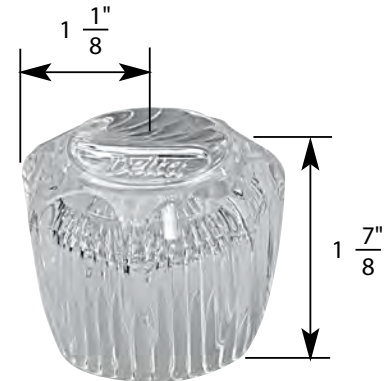

LAV/KITCHEN HANDLE FOR DELTA FAUCETS

NON OEM	ITEM	PKG
	SH2229	2 Per Slide Card
	SH2229 B	2 Per Bag

OEM	ITEM	PKG	REF #
	SHD2229 C	2 Per Slide Card	
	SHD2229	2 Per Bag	H21/RP23498 (RP5693 - old style)

Also Available In:

Faucet Rebuild Kits Lav/Kitchen - SK0085, SKD0085 D

STK No.	Description	STK No.	Description
SH0026	Handle Adapter	N/A	Diverter Handle Cap
SC0004	Handle Screw	N/A	Single Lever Handle Cap
SHB0562	Hot Handle Cap	N/A	Single Lever Cartridge
SHB0562	Cold Handle Cap		

H
Hot

C
Cold

- Finish: Clear
- Material: Acrylic
- Includes Hot and Cold Handles