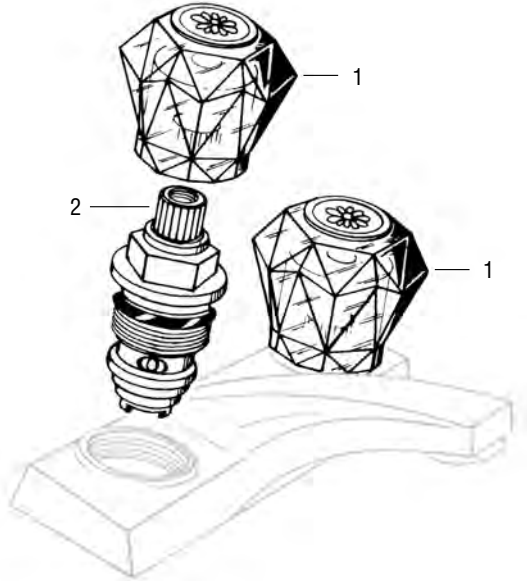

LAV/KITCHEN REBUILD KIT FOR NIBCO FAUCETS

NON OEM	ITEM	PKG	
	SK0241	1 Kit Per Clamshell	

OEM	ITEM	PKG	REF #
	N/A	N/A	N/A

- For 2 Handle Faucets
- Handle Finish: Clear Acrylic

NON-OEM		
Part	STK No.	Description
1	SH2590 B	Nibco Lav/Kitchen Handles (Pair)
	N/A*	Hot Handle Cap
	N/A*	Cold Handle Cap
	SCB0456	Handle Screws (Not Pictured)
2	ST0940	Nibco Hot/Cold Stem (Pair)

*Not Available Separately

LAV/KITCHEN REBUILD KIT FOR PRICE PFISTER FAUCETS

NON OEM	ITEM	PKG	
	SK0261X	1 Kit Per Clamshell	

OEM	ITEM	PKG	REF #
Price Pfister®	N/A	N/A	N/A