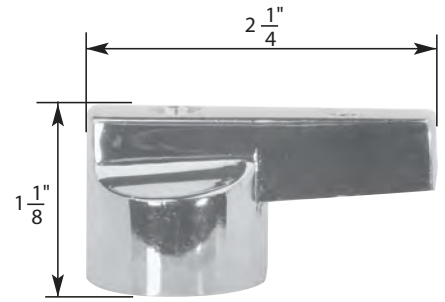

TUB/SHOWER HANDLE FOR SAVOY FAUCETS

NON OEM	ITEM	PKG	
	SH5140 B	2 Per Bag	
OEM	ITEM	PKG	REF #
	N/A	N/A	N/A

STK No.	Description	STK No.	Description
N/A	Handle Adapter	N/A	Diverter Handle Cap
SCB0456	Handle Screw	N/A	Single Lever Handle Cap
N/A	Hot Handle Cap	N/A	Single Lever Cartridge
N/A	Cold Handle Cap		

H
Hot

C
Cold

- Blade Handle
- Finish: Chrome
- Includes Hot and Cold Handles