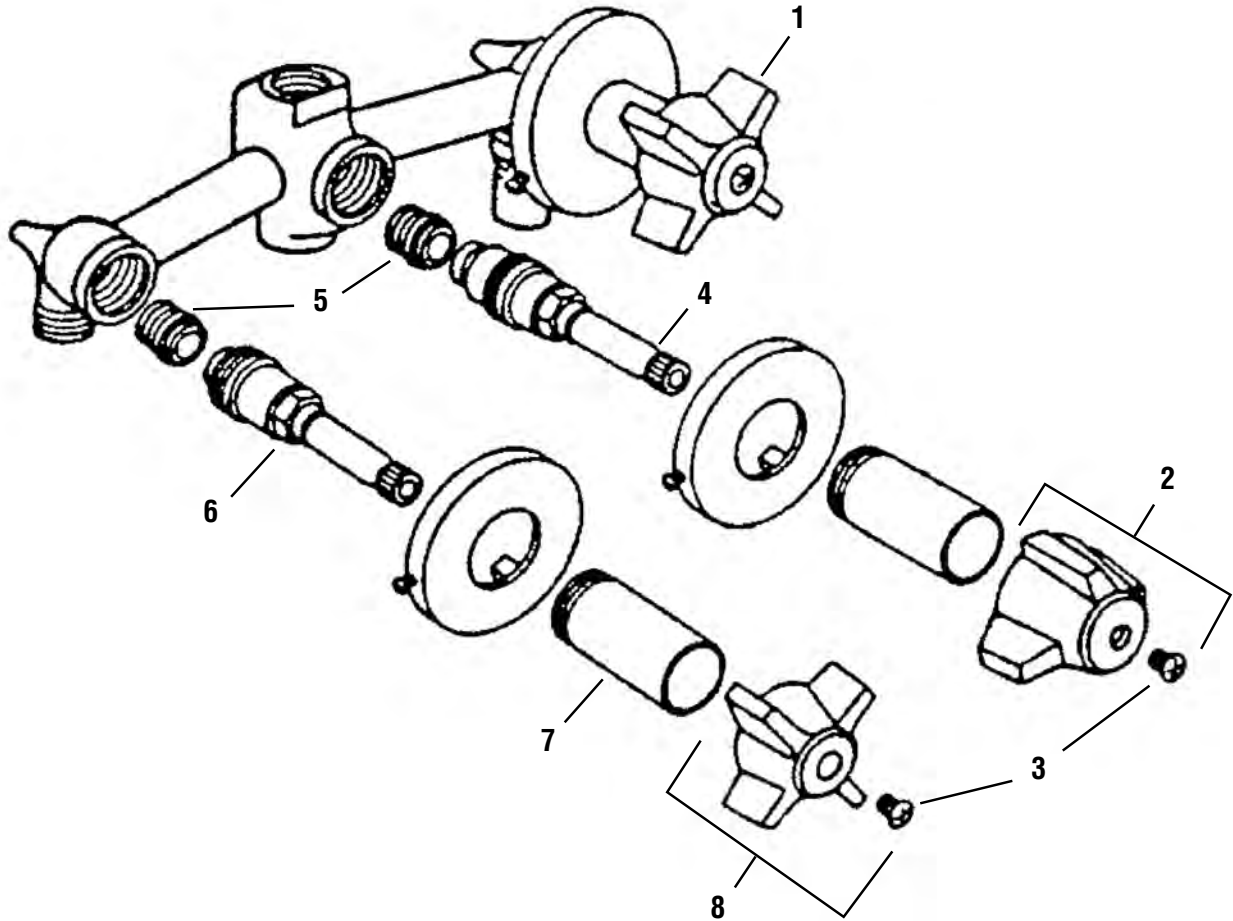

FOR STERLING FAUCETS - 104 SERIES

Part	STK No.	Description
1	SH5361	Cold Handle
2	SH5362	Diverter Handle
3	SCB0459	Handle Screws
4	ST3038	Diverter Stem
5	SC1719X	Bibb Seats (Pair)
6	ST2549	Hot/Cold Stem
7	SH1339 B	Sleeve
8	SH5360	Hot Handle

FAUCET EXPLOSIONS