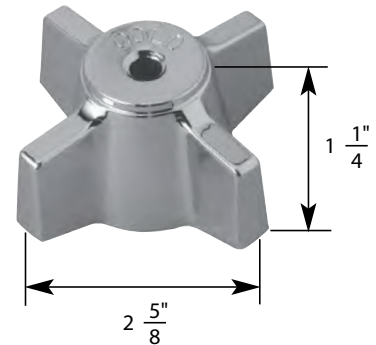

TUB/SHOWER HANDLE FOR STERLING FAUCETS

NON OEM	ITEM	PKG
	SH5361	1 Per Slide Card
	SH5361 B	1 Per Bag

OEM	ITEM	PKG	REF #
	N/A	Bag	A8251

Also Available In:

Faucet Rebuild Kits Tub/Shower - SK0336

STK No.	Description	STK No.	Description
SH0014	Handle Adapter	N/A	Diverter Handle Cap
SCB0459	Handle Screw	N/A	Single Lever Handle Cap
N/A	Hot Handle Cap	N/A	Single Lever Cartridge
N/A	Cold Handle Cap		

C
Cold

- Rockwell
- Finish: Chrome
- Material: Zinc