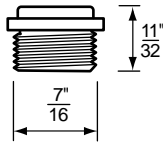

BIBB SEATS

NON OEM	ITEM	PKG
	SC0833X	2 Per Card
	SCB0833X	10 Per Bag

- Bibb Seats For American Standard Faucets
- 7/16" x 24 Thread
- Finish: Brass
- Material: No-Lead Brass