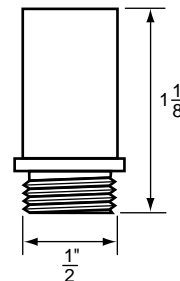

BIBB SEATS

NON OEM	ITEM	PKG
	SC1877X	2 Per Card

- Bibb Seats For Union Brass Faucets
- 1/2" x 18 Thread
- Finish: Brass
- Material: No-Lead Brass