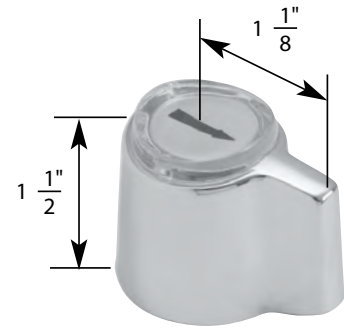

H
Hot

C
Cold

- Finish: Chrome
- Material: Zinc
- Includes Hot and Cold Handles

TUB/SHOWER HANDLE FOR STERLING FAUCETS

NON OEM	ITEM	PKG	
	SH5356 B	1 Per Bag	
OEM	ITEM	PKG	REF #
	N/A	Bag	A1975

Also Available In: