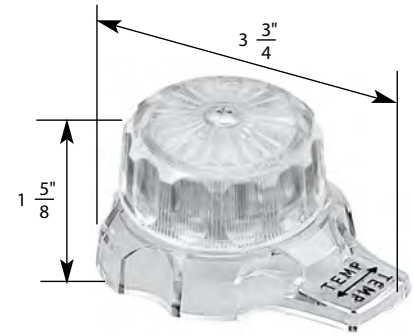

TUB/SHOWER HANDLE FOR MIXET FAUCETS

NON OEM	ITEM	PKG		
	N/A	N/A		
OEM	ITEM	PKG	REF #	
MIXET™	SHD7085 D	1 Per Slide Card		
	N/A	Bag	MRH/MTHCLR	
	MXT10	1 Per Slide Card