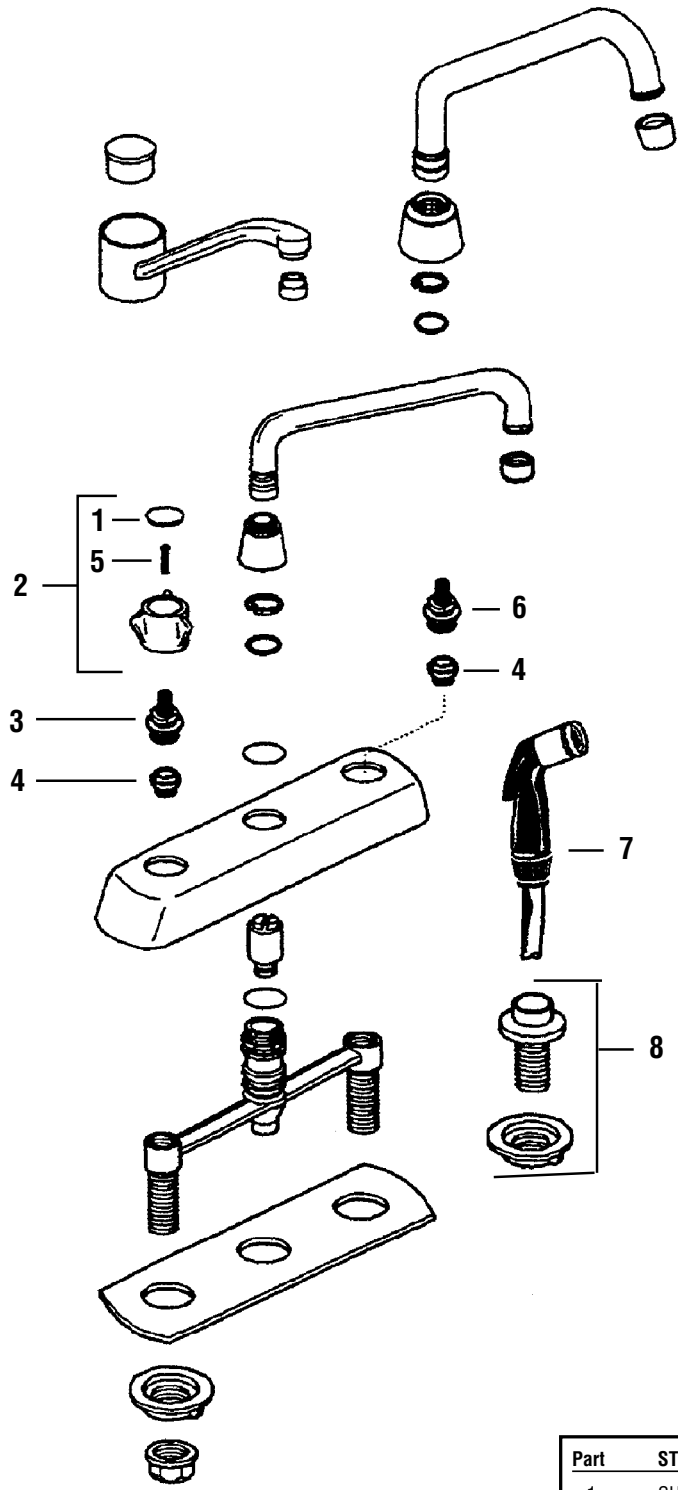

FOR SAYCO FAUCETS - MODEL 2080

FAUCET EXPLOSIONS

Part	STK No.	Description
1	SHB0889 SHB0886	Hot Handle Caps Cold Handle Caps (Not Pictured)
2	SH2851	Hot and Cold Handle Pair
3	ST0037X	Hot Stem
4	SC1516X	Bibb Seats (Pair)
5	SC0006	Handle Screws (Pair)
6	ST0038X	Cold Stem
7	SF1816	Spray Head and Hose
8	SF1805	Spray Hose Guide