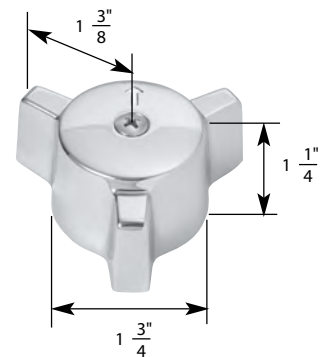

TUB/SHOWER HANDLE FOR ELJER FAUCETS

NON OEM	ITEM	PKG	
	SH4472	1 Per Slide Card	
OEM	ITEM	PKG	REF #
	N/A	Bag	490-6779-00

Also Available In:

Faucet Rebuild Kits Tub/Shower - SK0116

STK No.	Description	STK No.	Description
SH0001	Handle Adapter	N/A	Diverter Handle Cap
SCB0456	Handle Screw	N/A	Single Lever Handle Cap
N/A	Hot Handle Cap	N/A	Single Lever Cartridge
N/A	Cold Handle Cap		

DIV
Diverter

- Lustra
- Finish: Chrome
- Material: Zinc