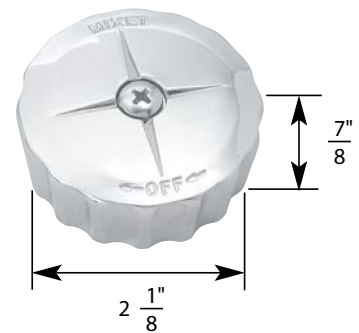

TUB/SHOWER HANDLE FOR MIXET FAUCETS

NON OEM	ITEM	PKG	
	SH7079	1 Per Slide Card	
	SH7079 B	1 Per Bag	
OEM	ITEM	PKG	REF #
MIXET™	SHD7079 D	1 Per Slide Card	
	SHD7079	1 Per Bag	MRH-MET