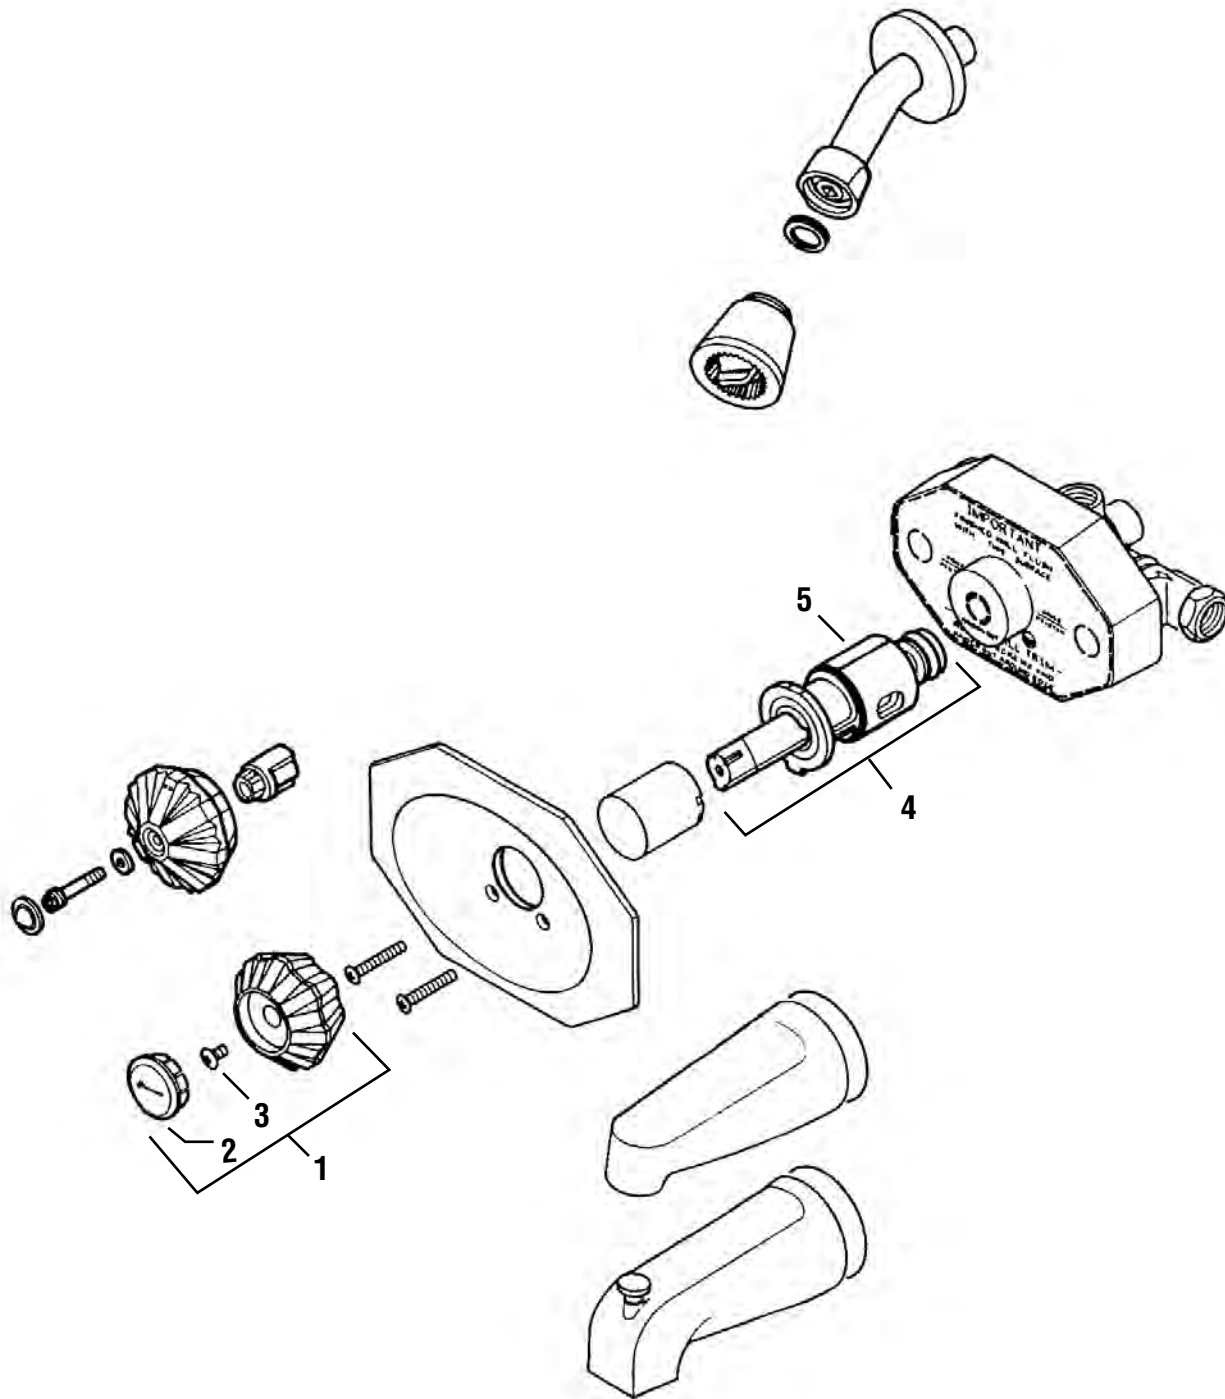

FOR PRICE PFISTER FAUCETS - AVANTE 09 SERIES

Part	STK No.	Description
1	SH7430	Single Lever Acrylic Handle for Avante
2	SH0331	Single Lever Handle Cap
3	SCB0473	Handle Screws
4	SL1450	Cartridge for Avante
5	SL0571	Seals for Avante

FAUCET EXPLOSIONS