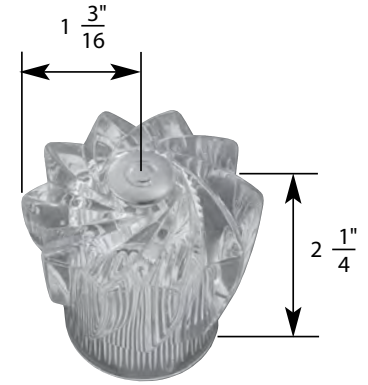

H
Hot

C
Cold

- Space Age
- Finish: Chrome
- Material: Zinc
- Includes Hot and Cold Handles

LAV/KITCHEN HANDLE FOR SAYCO FAUCETS

NON OEM	ITEM	PKG
	SH2853	2 Per Clamshell

OEM	ITEM	PKG	REF #
	N/A	Bag	P121H/C

STK No.	Description	STK No.	Description
N/A	Handle Adapter	N/A	Diverter Handle Cap
N/A	Handle Screw	N/A	Single Lever Handle Cap
SHB0509	Hot Handle Cap	N/A	Single Lever Cartridge
SHB0507	Cold Handle Cap		