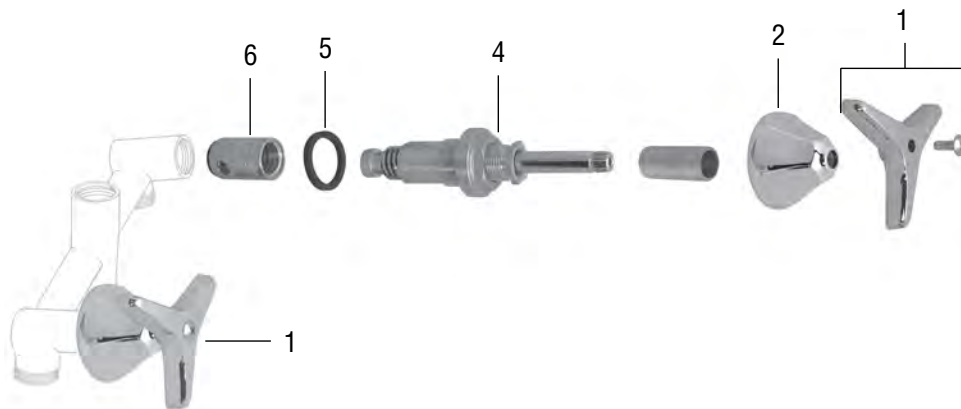

- For 2 Handle Faucets
- Handle Finish: Chrome
- Trim Finish: Chrome

NON-OEM		
Part	STK No.	Description
1	SH2007 B	American Standard Tub Handles (Pair)
	SCB0473	Handle Screws
2	SH1502 B	American Standard Escutcheon
3	N/A*	American Standard Nipple
4	ST4452	American Standard Re Nu Hot/Cold Tub Stem
5	SC0260	Cap Thread Gasket
6	ST0296	American Standard Hot Barrel

*Not Available Separately