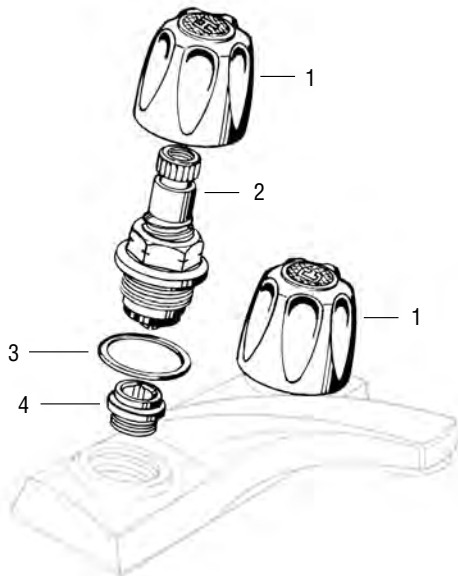

- Old Style Verve
- For 2 Handle Faucets
- Handle Finish: Chrome

NON-OEM		
Part	STK No.	Description
1	SH2745	Price Pfister Lav/Kitchen Handles
	SHB0687	Hot Handle Cap
	SHB0685	Cold Handle Cap
	SCB0456	Handle Screws (Not Pictured)
2	ST0460X	Price Pfister Hot/Cold Stem
3	SC0201	Cap Thread Gasket
4	SC1311X	Price Pfister Seat