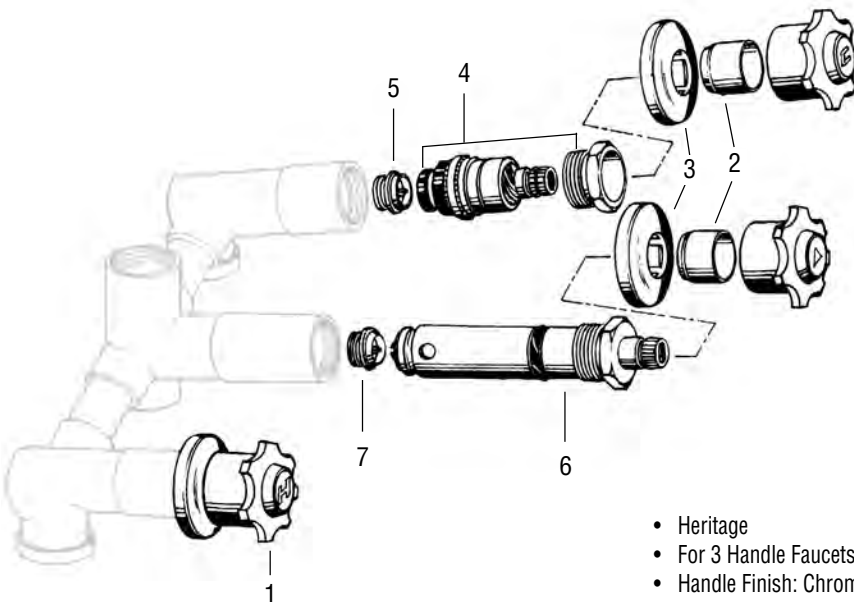

- Heritage
- For 3 Handle Faucets
- Handle Finish: Chrome
- Trim Finish: Chrome

NON-OEM Part	STK No.	Description
1	SH4005	American Standard Tub Handles (Set)
	SHB0505	Hot Handle Cap
	SHB0503	Cold Handle Cap
	SHB0504	Diverter Handle Cap
	SCB0345	Handle Screws (Not Pictured)
2	SH1301 B	American Standard Escutcheon Sleeve
3	SH1501	American Standard Round Escutcheon
4	ST0565X	American Standard (Aquaseal) Hot/Cold Tub Stem w/ Locknut
5	SC0832X	American Standard Seat
6	ST2986	American Standard (Tract Line) Diverter Tub Stem
7	SC0827X	American Standard Seat