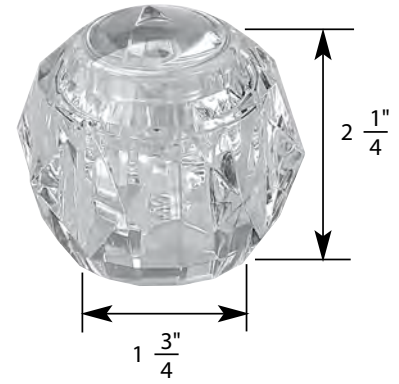

LAV/KITCHEN HANDLE FOR DELTA FAUCETS

NON OEM	ITEM	PKG	
	SH6810	1 Per Slide Card	
OEM	ITEM	PKG	REF #
DELTA GENUINE PARTS	SHD6810 D	1 Per Slide Card	
	SHD6810	1 Per Bag	RP18860

- 500-525 & 750 Series For Lav/ Kitchen Pull Out or Utility Faucets
- Finish: Clear
- Material: Acrylic

S/L
Single/Lever

Also Available In:

Faucet Rebuild Kits Lav/Kitchen - SKD0076 D

STK No.	Description	STK No.	Description
N/A	Handle Adapter	N/A	Diverter Handle Cap
SCB0473	Handle Screw	N/A	Single Lever Handle Cap
N/A	Hot Handle Cap	N/A	Single Lever Cartridge
N/A	Cold Handle Cap		

TUB/SHOWER HANDLE FOR DELTA FAUCETS

NON OEM	ITEM	PKG	
	SH6811	1 Per Slide Card	
	SH6811 B	1 Per Bag	
OEM	ITEM	PKG	REF #
DELTA GENUINE PARTS	SHD6811 D	1 Per Slide Card	
	SHD6811	1 Per Bag	RP2391 (refer to RP17449 or RP18860)