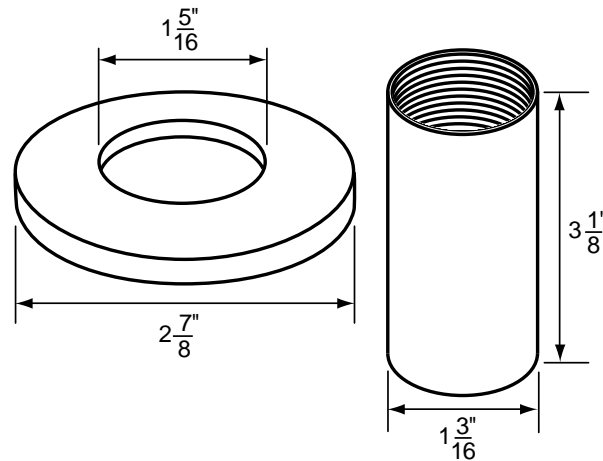

FOR PRICE PFISTER FAUCETS

NON OEM	ITEM	PKG
	SH1787	1 Set Per Card

OEM	ITEM	PKG	REF #
Price Pfister®	N/A	N/A	N/A

- Finish: PVD Satin Nickel
- Material: Zinc
- Includes Escutcheon and Sleeve