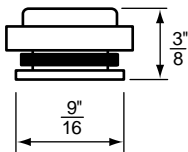

BIBB SEATS

NON OEM	ITEM	PKG
	SCB1313X	10 Per Bag

- Bibb Seats For Price Pfister Faucets
- No Thread
- Finish: Chrome
- Material: No-Lead Brass and Rubber
- Includes O-Ring