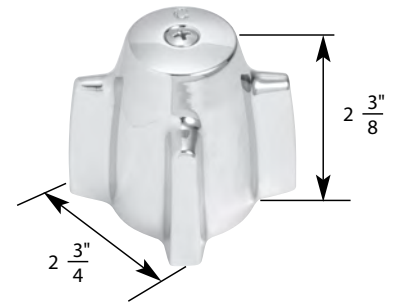

TUB/SHOWER HANDLE FOR CENTRAL BRASS FAUCETS

NON OEM	ITEM	PKG
	SH4212	1 Per Slide Card
	SH4212 B	1 Per Bag

OEM	ITEM	PKG	REF #
	N/A	Bag	CN508-C

Also Available In:

Faucet Rebuild Kits Tub/Shower - SK0046, SK0054, SK0055

STK No.	Description	STK No.	Description
SH0021	Handle Adapter	N/A	Diverter Handle Cap
SCB0459	Handle Screw	N/A	Single Lever Handle Cap
N/A	Hot Handle Cap	N/A	Single Lever Cartridge
N/A	Cold Handle Cap		

C
Cold

- Finish: Chrome
- Material: Zinc