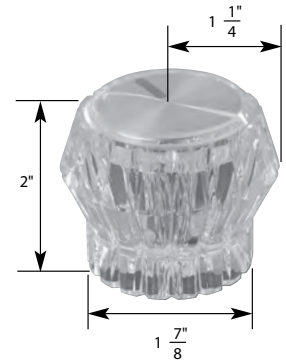

LAV/KITCHEN/TUB/SHOWER HANDLE FOR AMERICAN STANDARD FAUCETS

NON OEM	ITEM	PKG
	SH6608 B	1 Per Bag

OEM	ITEM	PKG	REF #
	N/A	Bag	68614-02

STK No.	Description	STK No.	Description
N/A	Handle Adapter	N/A	Diverter Handle Cap
N/A	Handle Screw	N/A	Single Lever Handle Cap
N/A	Hot Handle Cap	N/A	Single Lever Cartridge
N/A	Cold Handle Cap		

S/L
Single/Lever

- Ultra Mix
- Finish: Clear
- Material: Acrylic