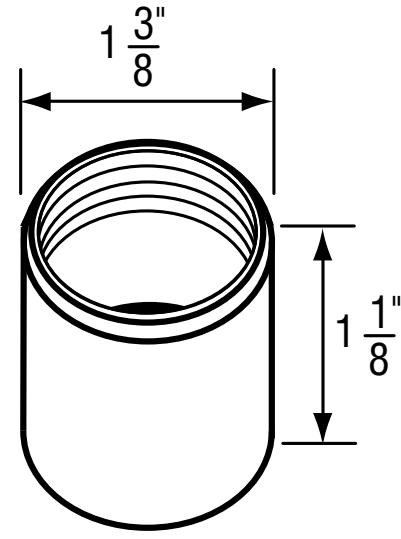

FOR AMERICAN STANDARD FAUCETS

NON OEM	ITEM	PKG	
	SH1301 B	1 Per Bag	
OEM	ITEM	PKG	REF #
	N/A	Bag	890-22

- Finish: Chrome
- Material: Brass