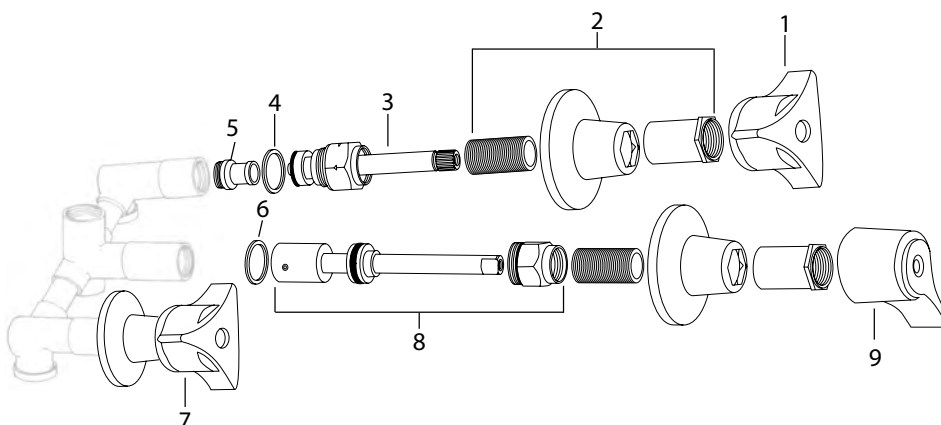

- Old Style
- For 3 Handle Faucets
- Handle Finish: Chrome
- Trim Finish: Chrome

NON-OEM		
Part	STK No.	Description
1	SH5566	Union Brass Cold Tub Handle
	SCB0464	Handle Screw (Not Pictured)
2	SH1860	Union Brass Escutcheon Set
3	ST2006	Union Brass & Gopher (Old Style) Cold Tub Stem
	ST2005	Union Brass & Gopher (Old Style) Hot Tub Stem (Not Pictured)
4	SC0199	Cap Thread Gasket
5	SC1875	Union Brass Seat
6	SC0560	Cap Thread Gasket
7	SH5565	Union Brass Hot Tub Handle
	SCB0464	Handle Screw (Not Pictured)
8	ST3806	Union Brass Diverter Tub Stem
9	SH3166 B	Union Brass Diverter Tub Handle
	SCB0464	Handle Screw (Not Pictured)