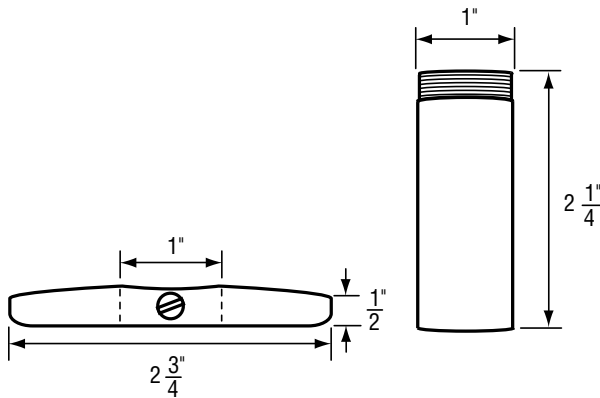

FOR STERLING FAUCETS

NON OEM	ITEM	PKG
	SH1806	1 Set Per Card

OEM	ITEM	PKG	REF #
	N/A	Bag	99B0133 & A1815

- Finish: Chrome
- Material: Brass and Zinc
- Includes Escutcheon and Sleeve