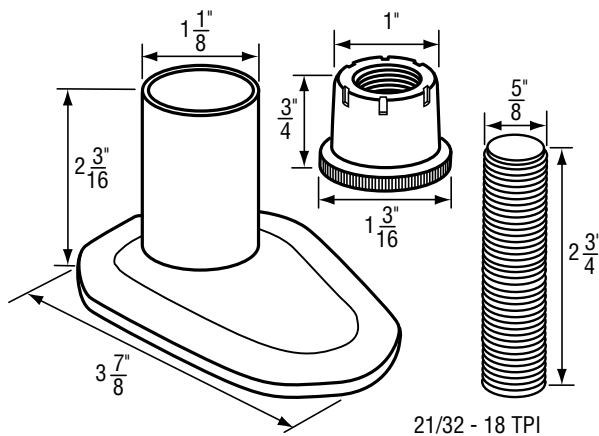

21/32 - 18 TPI

- For Integral Stop
- Finish: Chrome Escutcheon and White Nipple
- Material: Plastic and Zinc
- Includes Escutcheon, Nut, and Nipple

FOR PRICE PFISTER FAUCETS

NON OEM	ITEM	PKG
	SH1718	1 Per Slide Card
	SH1718 B	1 Per Bag