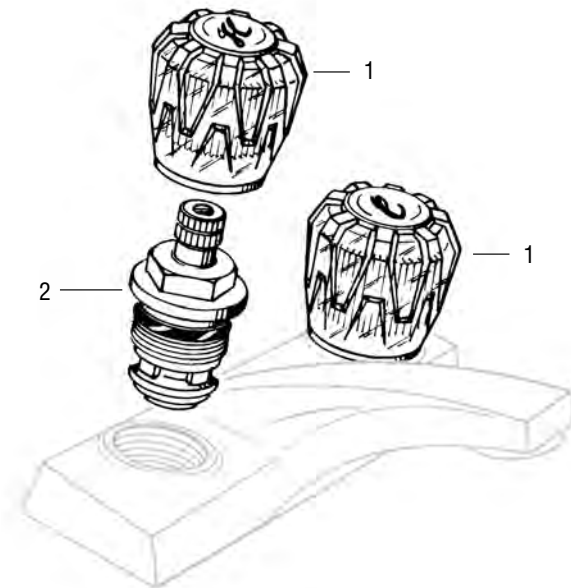

LAV/KITCHEN REBUILD KIT FOR STREAMWAY/PHOENIX FAUCETS

NON OEM	ITEM	PKG	
	SK0357X	1 Kit Per Clamshell	
OEM	ITEM	PKG	REF #
	N/A	N/A	N/A

- For 2 Handle Faucets
- Handle Finish: Clear Acrylic

NON-OEM		
Part	STK No.	Description
1	SH2641	Streamway Lav/Kitchen Handles (Pair)
	N/A*	Hot Handle Cap
	N/A*	Cold Handle Cap
	N/A*	Handle Screws (Not Pictured)
2	ST0942X	Streamway Hot/Cold Stem
	SC0558	O-Ring 3/4" ID x (15/16" OD) x 3/32" Wall
*Not Available Separately		

LAV/KITCHEN REBUILD KIT FOR UNION BRASS FAUCETS

NON OEM	ITEM	PKG	
	SK0377X	1 Kit Per Clamshell	
OEM	ITEM	PKG	REF #
	N/A	N/A	N/A