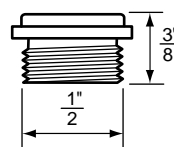

BIBB SEATS

NON OEM	ITEM	PKG
	SC1515X	2 Per Card
	SCB1515X	10 Per Bag

- Bibb Seats for Sayco Faucets
- 1/2" x 20 Thread
- Finish: Brass
- Material: No-Lead Brass