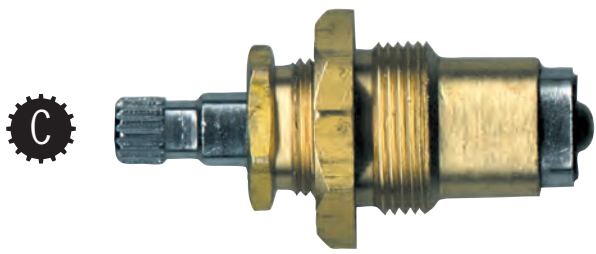

1
2
3
4
5
6
7
8
9
10
11
12

LAV/KITCHEN STEM FOR ELJER FAUCETS

NON OEM	ITEM	PKG
Hot	ST1484X	1 Per Snap Pack
Cold	ST1485X	1 Per Snap Pack

H
Hot   **C**
Cold

OEM	ITEM	PKG	REF #
Hot	N/A	Bag	490-2740-08
Cold	N/A	Bag	490-2740-07