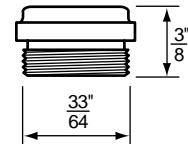

BIBB SEATS

NON OEM	ITEM	PKG
	SCB1190X	10 Per Bag

- Bibb Seats For Logan Faucets
- 5/8" x 27 Thread
- Finish: Brass
- Material: No-Lead Brass

BIBB SEATS

NON OEM	ITEM	PKG
	SCB1250	10 Per Bag

- Bibb Seats For Milwaukee Faucets
- 33/64" x 27 Thread
- Finish: Brass
- Material: Brass