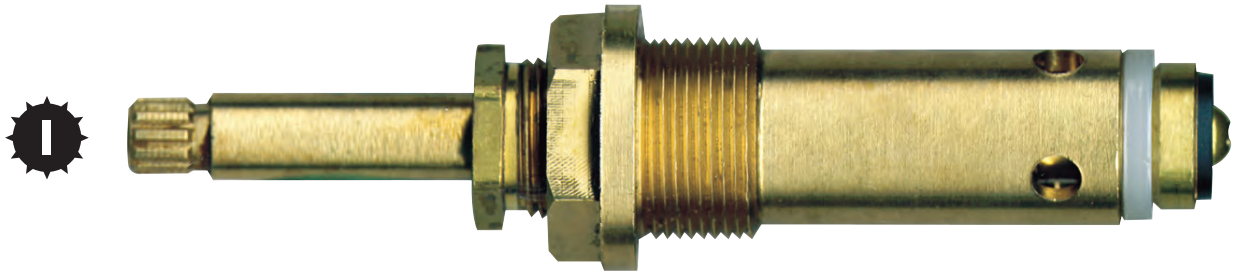

1

TUB/SHOWER DIVERTER STEM FOR CRANE/REPCAL FAUCETS

NON OEM	ITEM	PKG
Diverter	ST4291 B	1 Per Bag

DIV
Diverter

2

OEM	ITEM	PKG	REF #
Diverter	N/A	N/A	F14151 (w/out bonnet)

3

4

5

6

STK No.	Description	STK No.	Description
SC2114	Bibb Washer	SC0265	Cap Thread Gasket
SC0004	Bibb Screw	SC0115	Bonnet Packing
SCB1021X	Bibb Seat	SH4320	Handle
N/A	Handle Adapter	N/A	O-Ring

- Compression Stem
- Finish: Brass
- Material: Brass
- Length 11 (5-3/4")

7

TUB/SHOWER STEM FOR BRIGGS FAUCETS

NON OEM	ITEM	PKG
Hot/Cold	ST4117	1 Per Snap Pack
Hot/Cold	ST4117 B	1 Per Bag

H/C
Hot/Cold

8

OEM	ITEM	PKG	REF #
	N/A	N/A	N/A

9

10