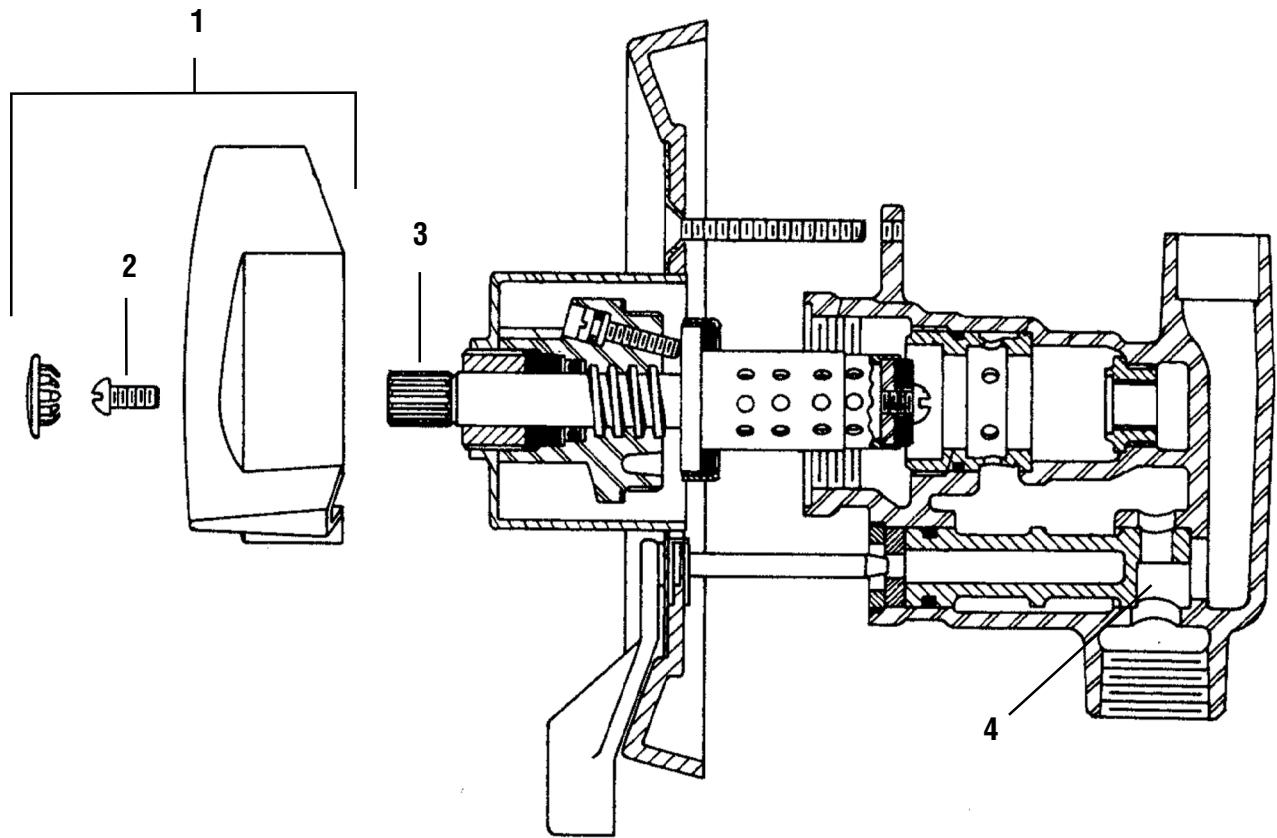

FOR SYMMONS FAUCETS - TEMPTROL

Part	STK No.	Description
1	SH7833 B	Single Lever Handle
2	SCB0469	Handle Screws
3	SL1476	Cartridge
4	SL0727	Diverter Spindle

FAUCET EXPLOSIONS