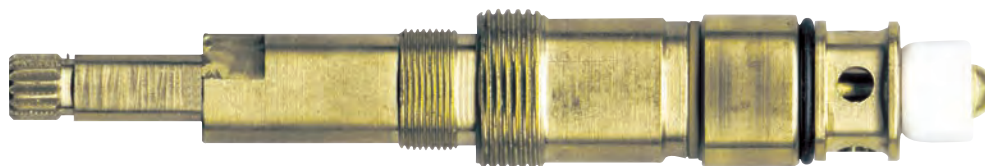

TUB/SHOWER DIVERTER STEM FOR AMERICAN STANDARD FAUCETS

NON OEM	ITEM	PKG
Diverter	ST4018	1 Per Snap Pack
Diverter	ST4018 B	1 Per Bag

DIV
Diverter

OEM	ITEM	PKG	REF #
Hot	N/A	Bag	50772-07

C