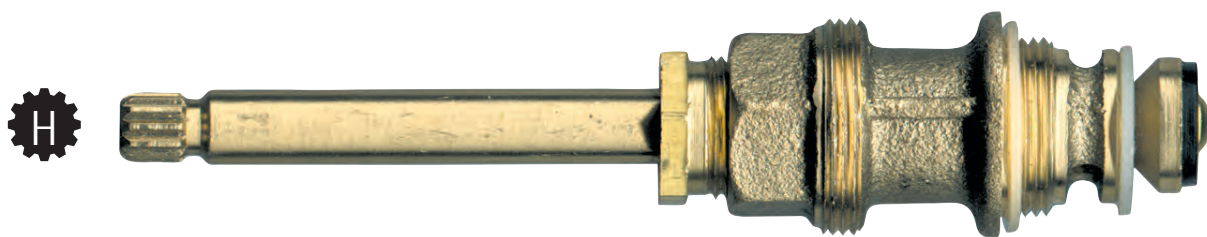

TUB/SHOWER DIVERTER STEM FOR PRICE PFISTER FAUCETS

NON OEM	ITEM	PKG	
Diverter	ST5324	1 Per Snap Pack	
Diverter	ST5324 B	1 Per Bag	

OEM Price Pfister®	ITEM	PKG	REF #
Diverter	N/A	N/A	910-382

DIV
Diverter

Also Available In:

Faucet Rebuild Kits Tub/Shower - SK0272, SK0274

Single Lever Repair Kits For Price Pfister - SL0572

STK No.	Description	STK No.	Description
SC2116	Bibb Washer	SC0262	Cap Thread Gasket
SC0004	Bibb Screw	SC0093	Bonnet Packing
SC1312	Bibb Seat	SH4991	Handle
SHB0027	Handle Adapter	N/A	O-Ring

- Compression Stem
- Finish: Brass
- Material: Brass
- Length 12 (5-11/16")

LAV/KITCHEN/TUB/SHOWER STEM FOR PRICE PFISTER FAUCETS

NON OEM	ITEM	PKG	
Hot/Cold	ST5325X	1 Per Snap Pack	
Hot/Cold	ST5325X B	1 Per Bag	

OEM Price Pfister®	ITEM	PKG	REF #
Hot/Cold	N/A	Bag	910-523

H/C
Hot/Cold