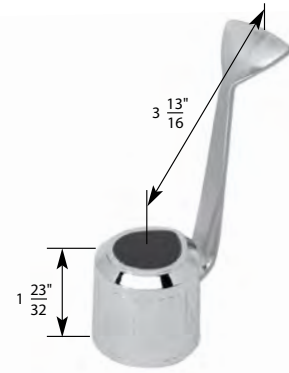

LAV/KITCHEN HANDLE FOR MOEN FAUCETS

NON OEM	ITEM	PKG	
	SH7180	1 Per Slide Card	
OEM	ITEM	PKG	REF #
	N/A	Bag	96790 & 10927

STK No.	Description	STK No.	Description
N/A	Handle Adapter	N/A	Diverter Handle Cap
N/A	Handle Screw	N/A	Single Lever Handle Cap
N/A	Hot Handle Cap	N/A	Single Lever Cartridge
N/A	Cold Handle Cap		

- Chateau
- Finish: Chrome
- Material: Plastic and Steel