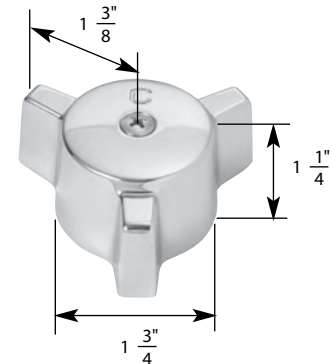

TUB/SHOWER HANDLE FOR ELJER FAUCETS

NON OEM	ITEM	PKG	
	SH4471	1 Per Slide Card	
OEM	ITEM	PKG	REF #
	N/A	Bag	490-6777-02

Also Available In:

Faucet Rebuild Kits Tub/Shower - SK0116

STK No.	Description	STK No.	Description
SH0001	Handle Adapter	N/A	Diverter Handle Cap
SCB0456	Handle Screw	N/A	Single Lever Handle Cap
N/A	Hot Handle Cap	N/A	Single Lever Cartridge
N/A	Cold Handle Cap		

C
Cold

- Lustra
- Finish: Chrome
- Material: Zinc