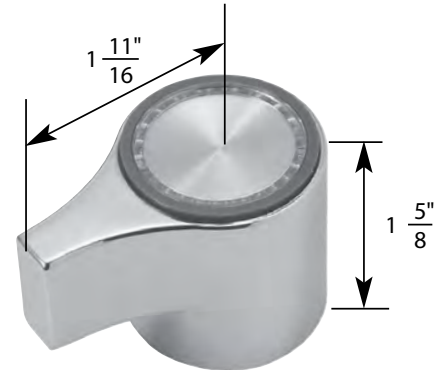

LAV/KITCHEN HANDLE FOR AMERICAN STANDARD FAUCETS

NON OEM	ITEM	PKG
	SH2004 B	2 Per Bag

OEM	ITEM	PKG	REF #
	N/A	Bag	66413-0020a

STK No.	Description	STK No.	Description
SH0020	Handle Adapter	N/A	Diverter Handle Cap
N/A	Handle Screw	N/A	Single Lever Handle Cap
N/A	Hot Handle Cap	N/A	Single Lever Cartridge
N/A	Cold Handle Cap		

- Heritage
- Finish: Chrome
- Material: Plastic and Zinc
- Includes Hot and Cold Handles