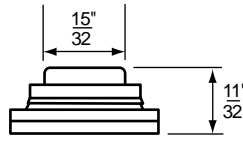

BIBB SEATS

NON OEM	ITEM	PKG
	SC1160X	2 Per Card
	SCB1160X	10 Per Bag

- Bibb Seats For Kohler Faucets
- Push In 15/32"
- Finish: Chrome
- Material: No-Lead Brass and Plastic