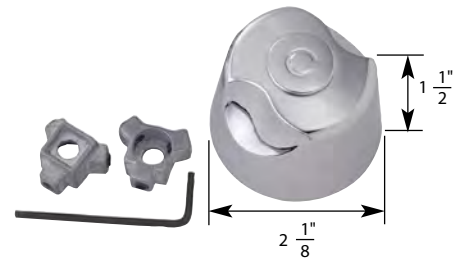

H
Hot

C
Cold

- Medium Canopy Handle
- Finish: Chrome
- Material: Zinc
- Includes Hot and Cold Handles, Adaptors, and Allen Wrench

LAV/KITCHEN/TUB/SHOWER UNIVERSAL HANDLE

NON OEM	ITEM	PKG	
	SH3477	2 Per Slide Card	
OEM	ITEM	PKG	REF #
	N/A	N/A	N/A