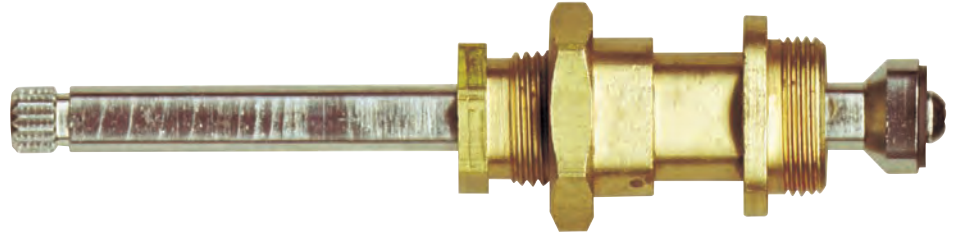

1

TUB/SHOWER STEM FOR SAYCO FAUCETS

NON OEM	ITEM	PKG
Hot/Cold	ST3212	1 Per Snap Pack

H/C
Hot/Cold

2

OEM	ITEM	PKG	REF #
Hot/Cold	N/A	Bag	KLOS-1

3

B