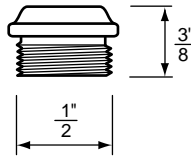

BIBB SEATS

NON OEM	ITEM	PKG
	SC1311X	2 Per Card
	SCB1311X	10 Per Bag

- Bibb Seats For Price Pfister Faucets
- 1/2" x 20 Thread
- Finish: Brass
- Material: No-Lead Brass