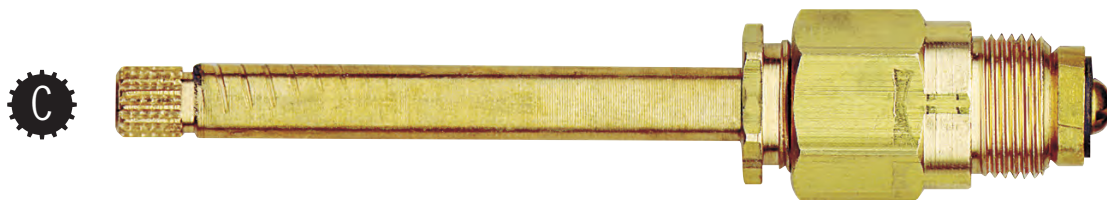

Most Common Handle - SH4211/SH4212

- Compression Stem
- Finish: Brass
- Material: Brass
- Length 10 (5-3/16")

Also Available In:

Faucet Rebuild Kits Tub/Shower - SK0046

STK No.	Description	STK No.	Description
SC2107	Bibb Washer	SC0199	Cap Thread Gasket
SC0006	Bibb Screw	SC0091	Bonnet Packing
SCB0908X	Bibb Seat	SH4211	Handle
SH0001	Handle Adapter	SH4212	Handle