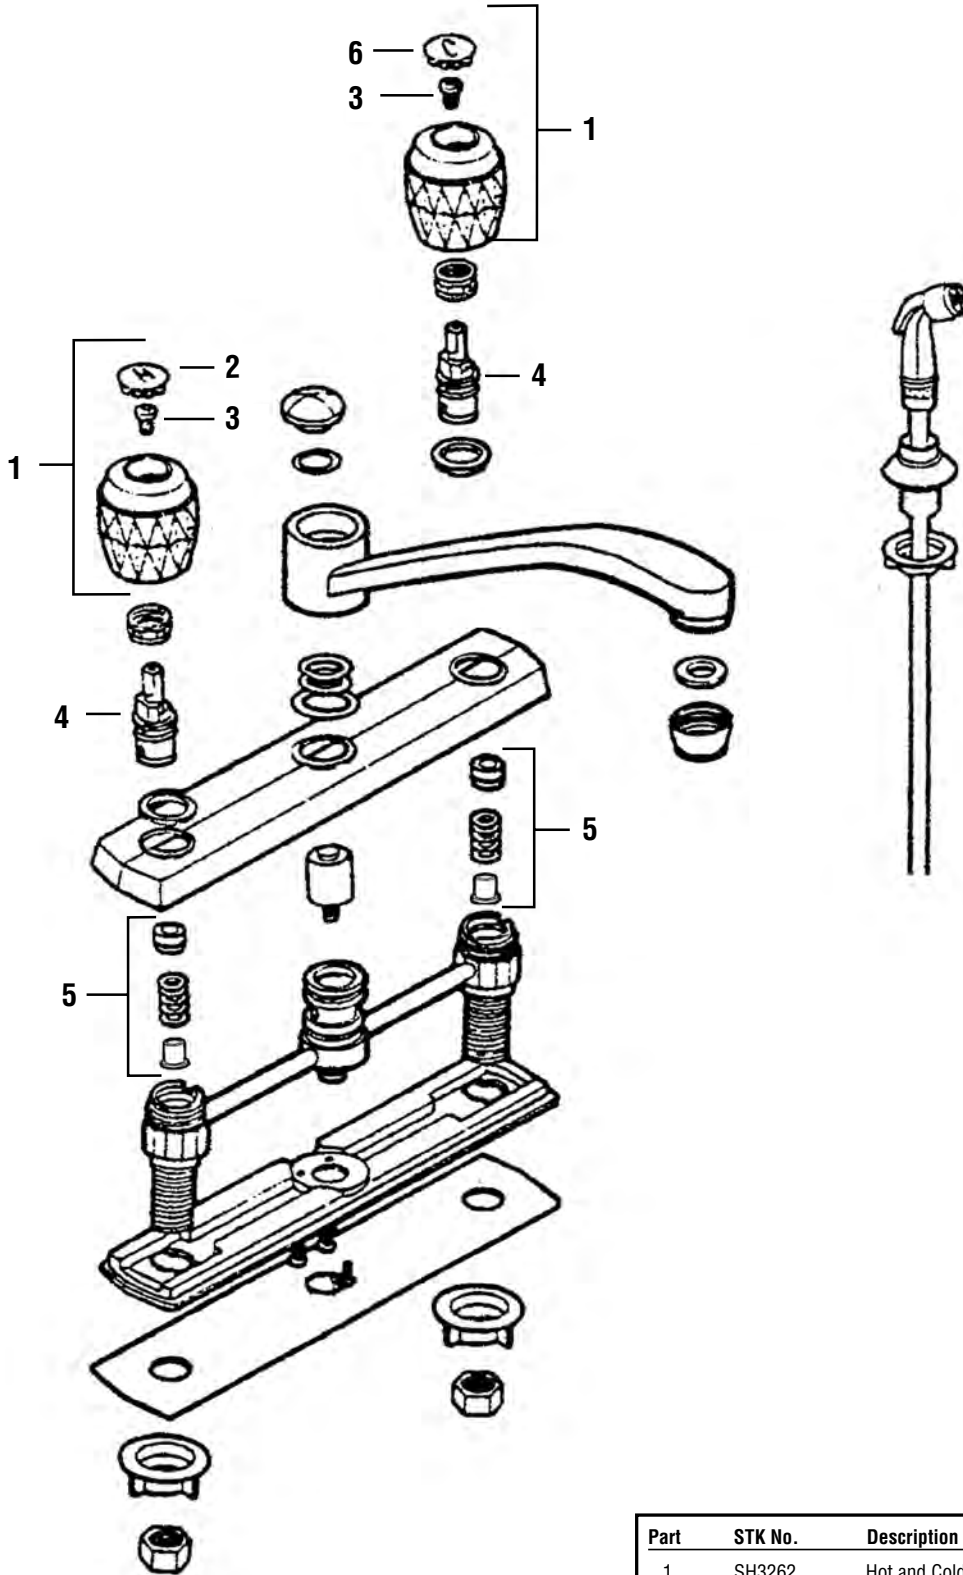

FOR VALLEY FAUCETS - 103 & 114 SERIES

Part	STK No.	Description
1	SH3262	Hot and Cold Handle Pair
2	SHB1063	Hot Handle Caps
3	SCB0473	Handle Screws
4	ST1149	Hot/Cold Stem
5	SL0781	Seats & Springs
6	SHB1062	Cold Handle Caps

FAUCET EXPLOSIONS