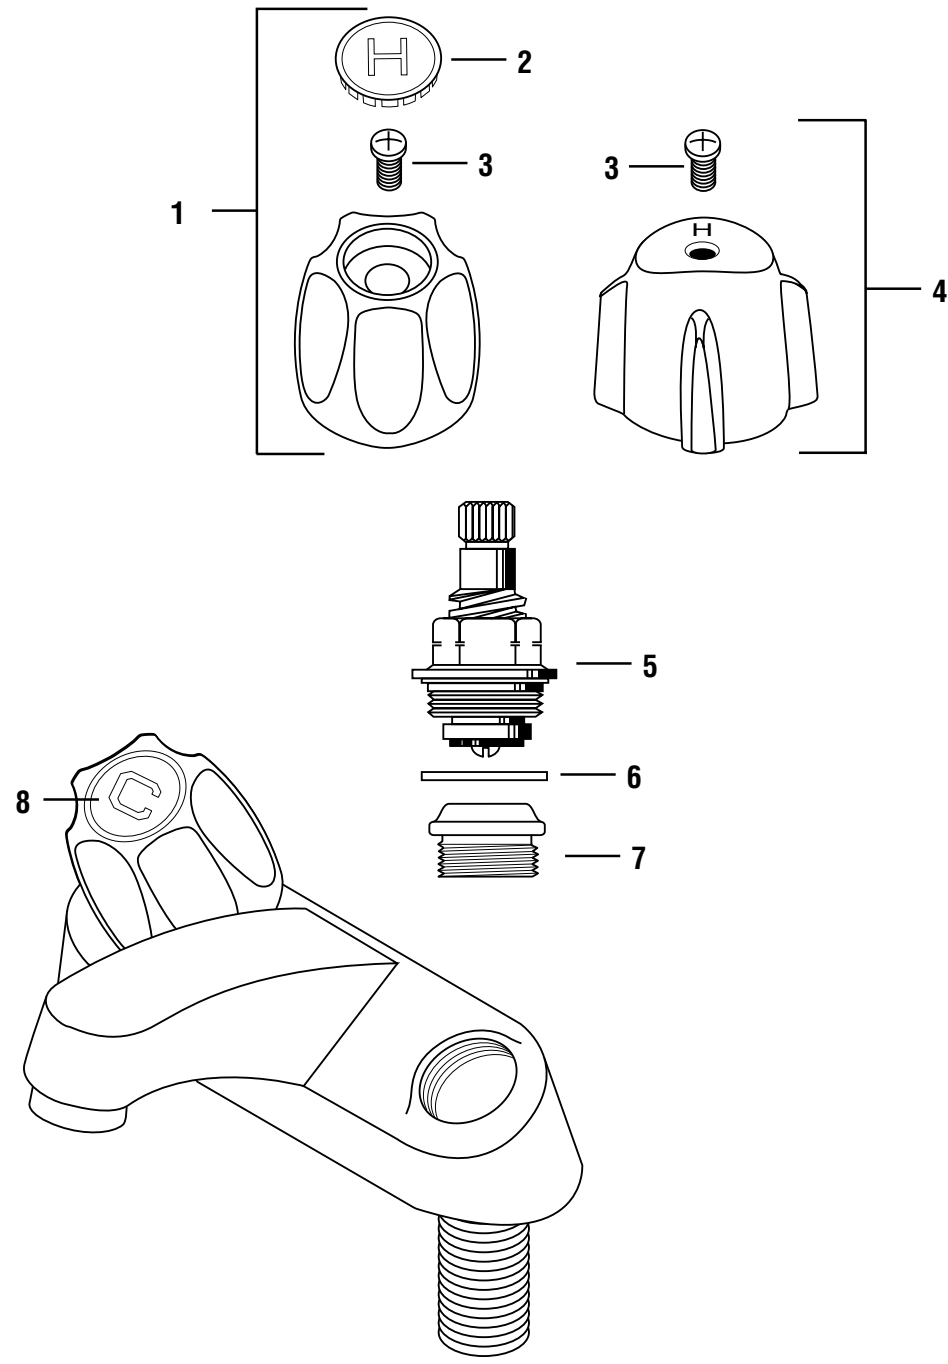

FOR PRICE PFISTER FAUCETS - OLD STYLE VERVE & CONTEMPERA

Part	STK No.	Description
1	SH2745	Hot and Cold Handle Pair for Verve
2	SHB0687	Hot Handle Caps
3	SCB0456	Handle Screws
4	SH2743	Hot and Cold Handle Pair for Contempra
5	ST0460X	Hot/Cold Stem
6	SC0201	Cap Thread Gaskets (Pair)
7	SC1311X	Bibb Seats (Pair)
8	SHB0685	Cold Handle Caps