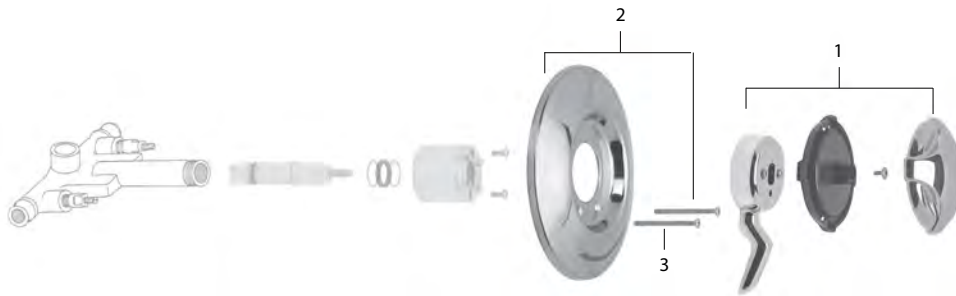

TUB/SHOWER TRIM KIT FOR MIXET FAUCETS

NON OEM	ITEM	PKG	REF #
	N/A	N/A	
OEM	ITEM	PKG	REF #
MIXET®	SKD0223	1 Kit Per Bag	MULTR-9

- Ultimate
- For Single Handle Faucets
- Handle Finish: Chrome
- Trim Finish: Chrome
- For Pressure Balance Valves

OEM		
Part	STK No .	Description
1	SHD7089 D	Mixet Volume/Temperature Control Handles
	N/A*	Handle Screw
2	SWD0405	Mixet 7-1/2" Escutcheon
3	SCD0050	Escutcheon Screws

*Not Available Separately

TUB/SHOWER TRIM KIT FOR MIXET FAUCETS

NON OEM	ITEM	PKG	REF #
	N/A	N/A	
OEM	ITEM	PKG	REF #
MIXET®	SKD0224	1 Kit Per Bag	MULTR-5