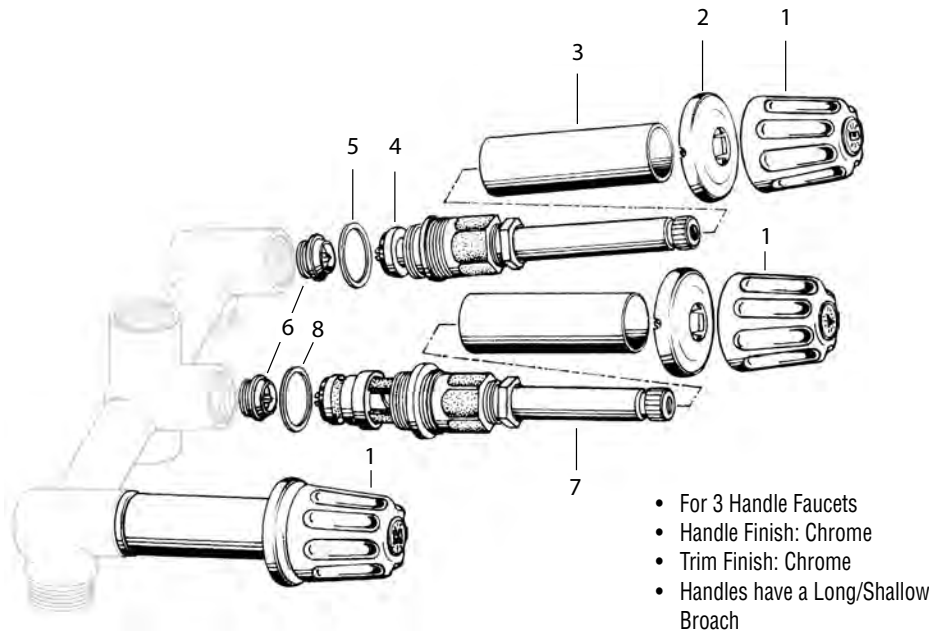

TUB/SHOWER REBUILD KIT FOR GERBER FAUCETS

NON OEM	ITEM	PKG
	SK0156	1 Kit Per Clamshell
	SK0156 B	1 Kit Per Box

OEM	ITEM	PKG	REF #
	N/A	N/A	N/A

- For 3 Handle Faucets
- Handle Finish: Chrome
- Trim Finish: Chrome
- Handles have a Long/Shallow Broach

NON-OEM		
Part	STK No .	Description
1	SH4577	Gerber Tub Handles (Set)
	SHB0600	Hot Handle Cap
	SHB0601	Cold Handle Cap
	SHB0602	Diverter Handle Cap
	SCB0456	Handle Screw (Not Pictured)
2	SH1526	Gerber Round Escutcheon
3	SH1395	Gerber Escutcheon Sleeve
4	ST3969	Gerber Hot/Cold Tub Stem
5	SC0196	Cap Thread Gasket
6	SC1096X	Gerber Seat
7	ST3968	Gerber Diverter Tub Stem
8	SC0262	Cap Thread Gasket

TUB/SHOWER REBUILD KIT FOR GERBER FAUCETS

NON OEM	ITEM	PKG
	SK0157	1 Kit Per Clamshell
	SK0157 B	1 Kit Per Box

OEM	ITEM	PKG	REF #
	N/A	N/A	N/A