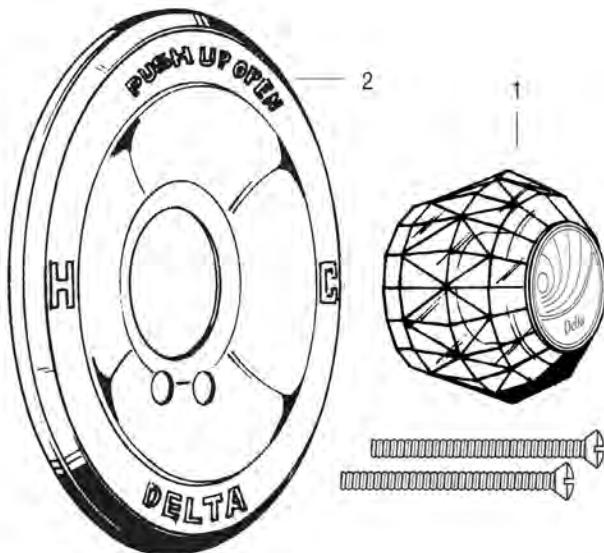

NON-OEM		
Part	STK No.	Description
1	SH6812	Delta Tub Handle
	N/A*	Single Lever Handle Cap
	N/A*	Handle Screw (Not Pictured)
2	N/A*	Delta Escutcheon
	N/A*	Escutcheon Screws

* Not Available Separately

OEM		
Part	STK No.	Description
1	SHD6812	Delta Tub Handle
	SHD0555 D	Delta SK Handle Cap (Not Pictured)
	N/A*	Handle Screw (Not Pictured)
2	SWD0221	Delta Escutcheon
	N/A*	Delta Escutcheon Screws

* Not A available Separately