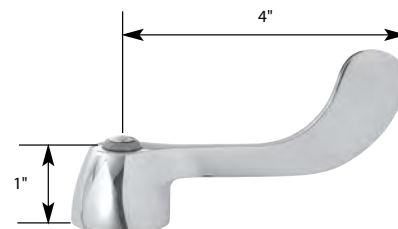

INSTITUTIONAL HANDLE FOR CENTRAL BRASS FAUCETS

NON OEM	ITEM	PKG
	SH7910 B	2 Per Bag

OEM	ITEM	PKG	REF #
	N/A	Bag	4147 H/C

STK No.	Description	STK No.	Description
N/A	Handle Adapter	N/A	Diverter Handle Cap
SCB0474	Handle Screw	N/A	Single Lever Handle Cap
N/A	Hot Handle Cap	N/A	Single Lever Cartridge
N/A	Cold Handle Cap		

H Hot **C** Cold

- 4" Blade
- Finish: Chrome
- Material: Zinc
- Includes Hot and Cold Handles