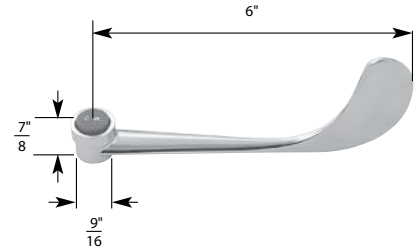

- 6" Blade
- Finish: Chrome
- Material: Zinc
- Includes Hot and Cold Handles

STK No.	Description	STK No.	Description
SHB0012	Handle Adapter	N/A	Diverter Handle Cap
SCB0474	Handle Screw	N/A	Single Lever Handle Cap
N/A	Hot Handle Cap	N/A	Single Lever Cartridge
N/A	Cold Handle Cap		