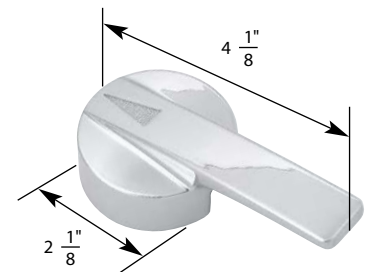

TUB/SHOWER HANDLE FOR AMERICAN STANDARD FAUCETS

NON OEM	ITEM	PKG
	SH6609 B	1 Per Bag

OEM	ITEM	PKG	REF #
	N/A	Bag	10889-0020A

STK No.	Description	STK No.	Description
N/A	Handle Adapter	N/A	Diverter Handle Cap
N/A	Handle Screw	N/A	Single Lever Handle Cap
N/A	Hot Handle Cap	N/A	Single Lever Cartridge
N/A	Cold Handle Cap		

S/L
Single/Lever

- Ultra Mix - Shallow Broach
- Finish: Chrome
- Material: Zinc