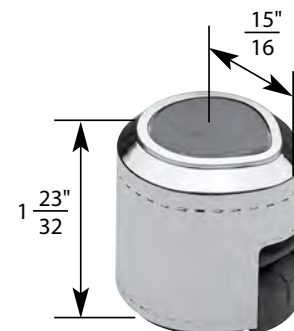

LAV/KITCHEN HANDLE FOR MOEN FAUCETS

NON OEM	ITEM	PKG
	SH7178	1 Per Slide Card

OEM	ITEM	PKG	REF #
	N/A	Bag	96790

STK No.	Description	STK No.	Description
N/A	Handle Adapter	N/A	Diverter Handle Cap
N/A	Handle Screw	N/A	Single Lever Handle Cap
N/A	Hot Handle Cap	N/A	Single Lever Cartridge
N/A	Cold Handle Cap		

- Chateau
- Finish: Chrome
- Material: Plastic