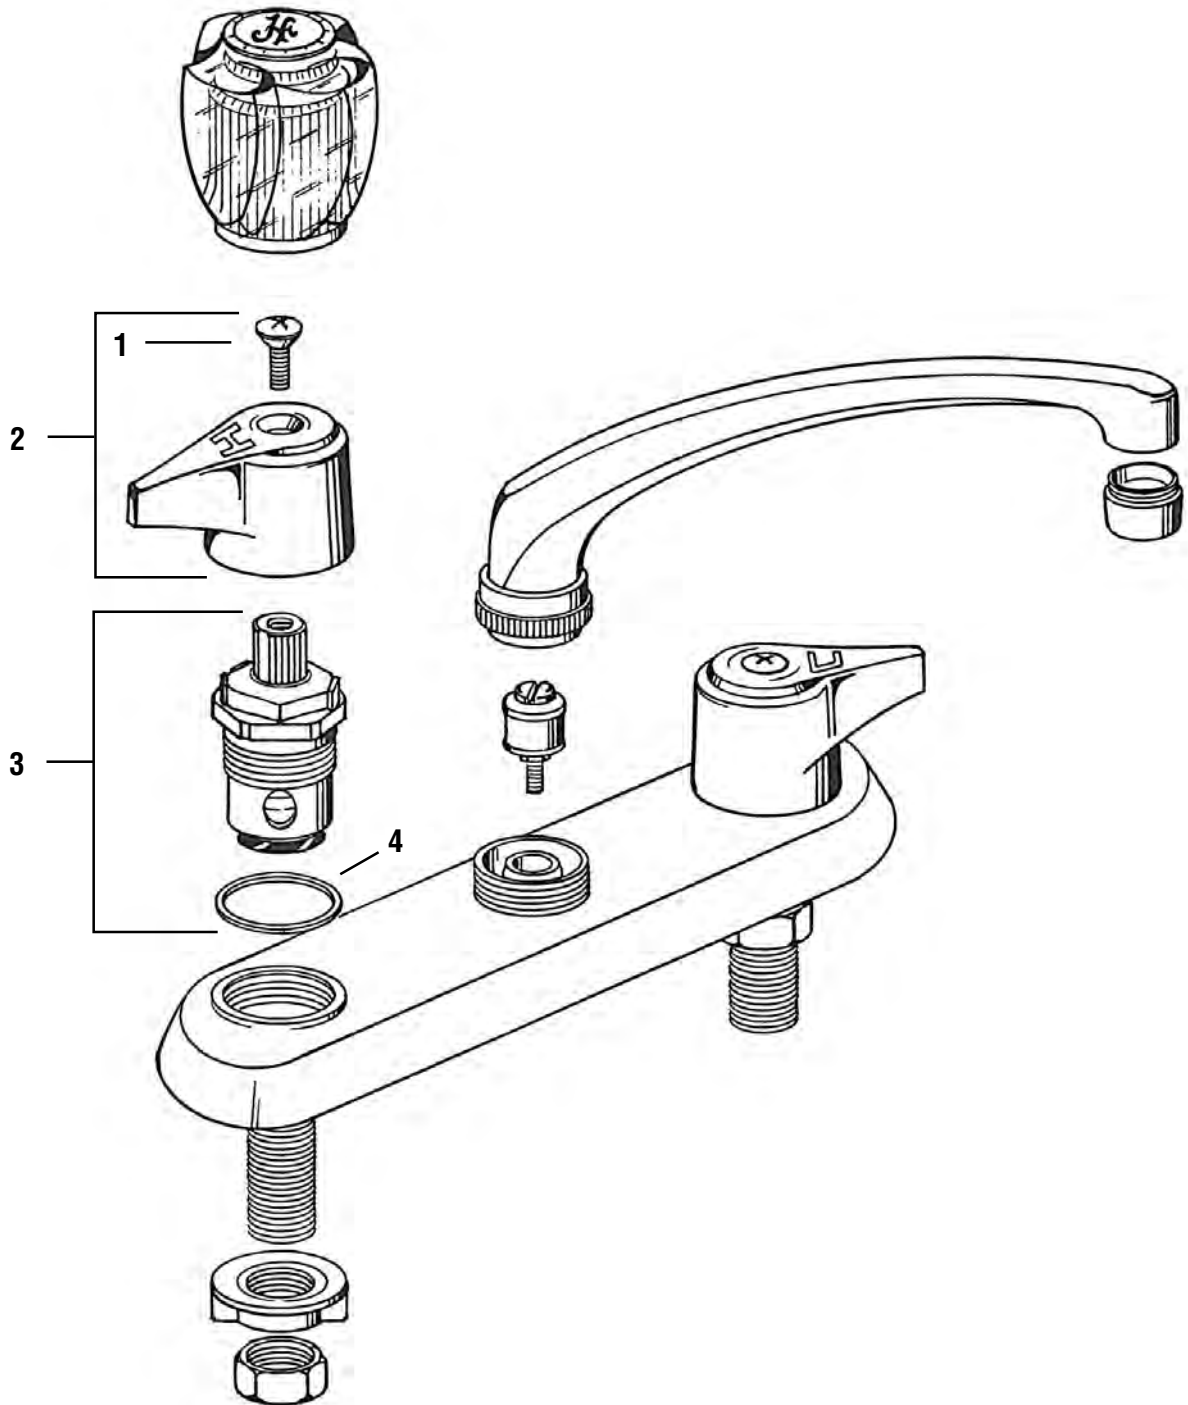

FOR UNION BRASS FAUCETS - MODEL 528 A

Part	STK No.	Description
1	SCB0456	Handle Screws
2	SH3162	Hot and Cold Handle Pair
3	ST0156X	Hot Stem
	ST0157X	Cold Stem (not shown)
4	SC0199	Cap Thread Gaskets (Pair)

FAUCET EXPLOSIONS