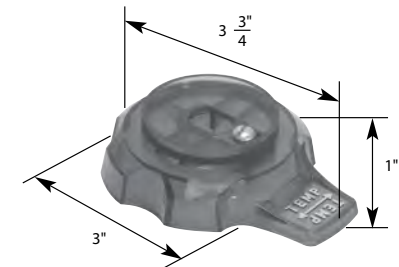

STK No.	Description	STK No.	Description
N/A	Handle Adapter	N/A	Diverter Handle Cap
SCB0345	Handle Screw	N/A	Single Lever Handle Cap
N/A	Hot Handle Cap	N/A	Single Lever Cartridge
N/A	Cold Handle Cap		

- Temperature Control
- Finish: Smoked
- Material: Acrylic