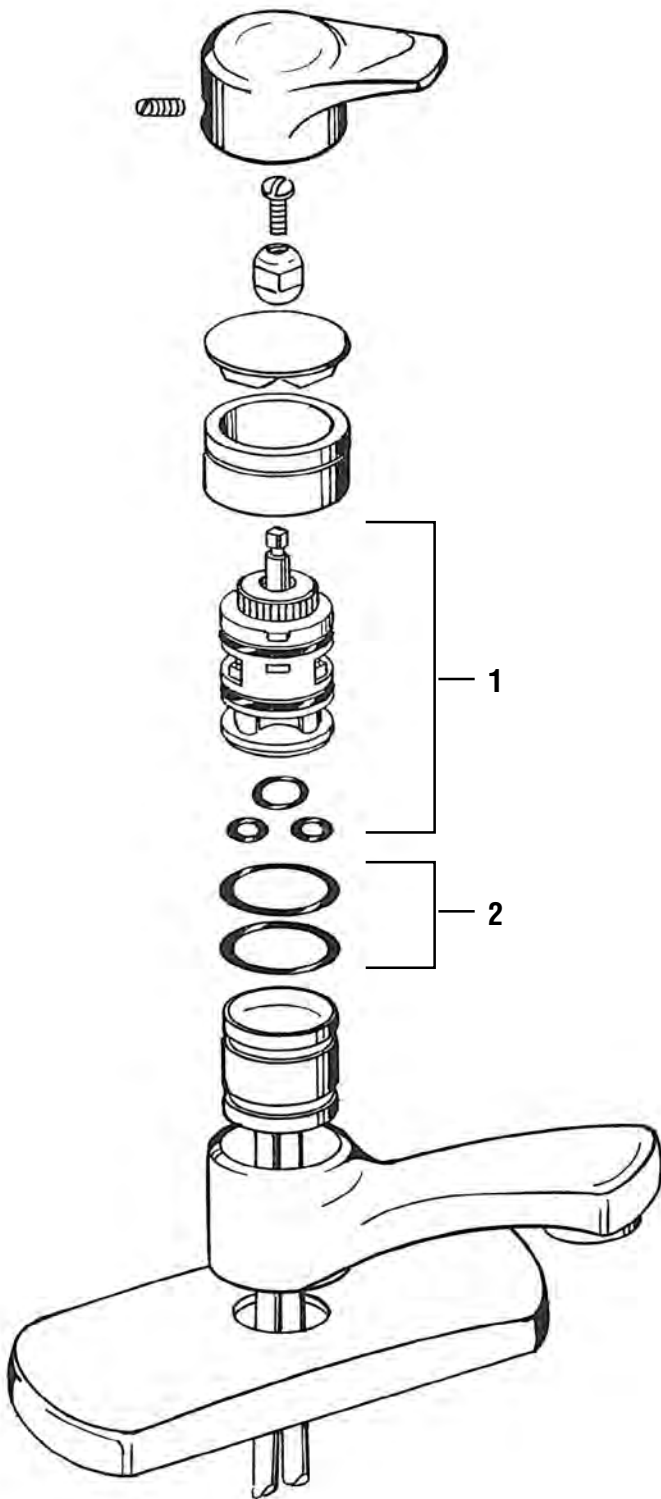

FOR VALLEY FAUCETS - MODEL Y18345

Part	STK No.	Description
1	SL1243X	Cartridge with Spray
2	SC0618	O-Rings (Pair)