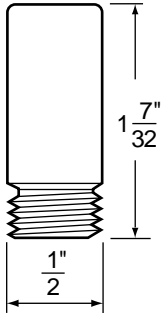

BIBB SEATS

NON OEM	ITEM	PKG
	SCB1280X	10 Per Bag

- Bibb Seats For Phoenix and Streamway Faucets
- 1/2" x 20 Thread
- Finish: Brass
- Material: No-Lead Brass