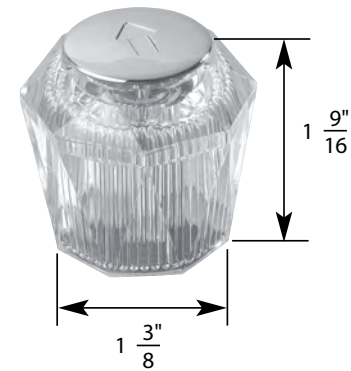

- Contessa
- Finish: Clear and Chrome
- Material: Acrylic
- Includes Hot and Cold Handles

LAV/KITCHEN/TUB/SHOWER HANDLE FOR PRICE PFISTER FAUCETS

NON OEM	ITEM	PKG	
	SH2750	1 Per Slide Card	
OEM	ITEM	PKG	REF #
Price Pfister®	N/A	Bag	940-710 with 941-340A Handle Cap