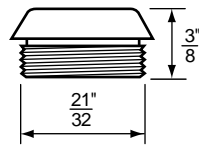

- Bibb Seats For Price Pfister Faucets
- 21/32" x 18 Thread
- Finish: Stainless Steel
- Material: Stainless Steel

BIBB SEATS

NON OEM	ITEM	PKG
	SCB1316	10 Per Bag

- Bibb Seats For Price Pfister Faucets
- 1/2" x 20 Thread
- Finish: Stainless Steel
- Material: Stainless Steel