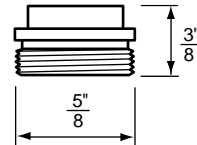

BIBB SEATS

NON OEM	ITEM	PKG
	SC1158X	2 Per Card
	SCB1158X	10 Per Bag

- Bibb Seats For Kohler Faucets
- 5/8" x 27 Thread
- Finish: Brass
- Material: No-Lead Brass