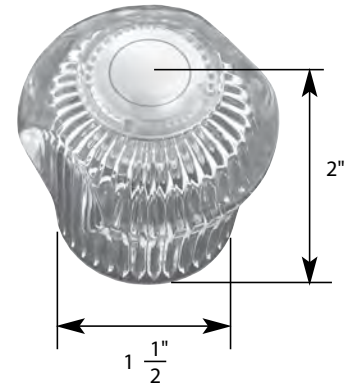

STK No.	Description	STK No.	Description
N/A	Handle Adapter	N/A	Diverter Handle Cap
SCB0476	Handle Screw	N/A	Single Lever Handle Cap
N/A	Hot Handle Cap	N/A	Single Lever Cartridge
N/A	Cold Handle Cap		

H Hot C Cold