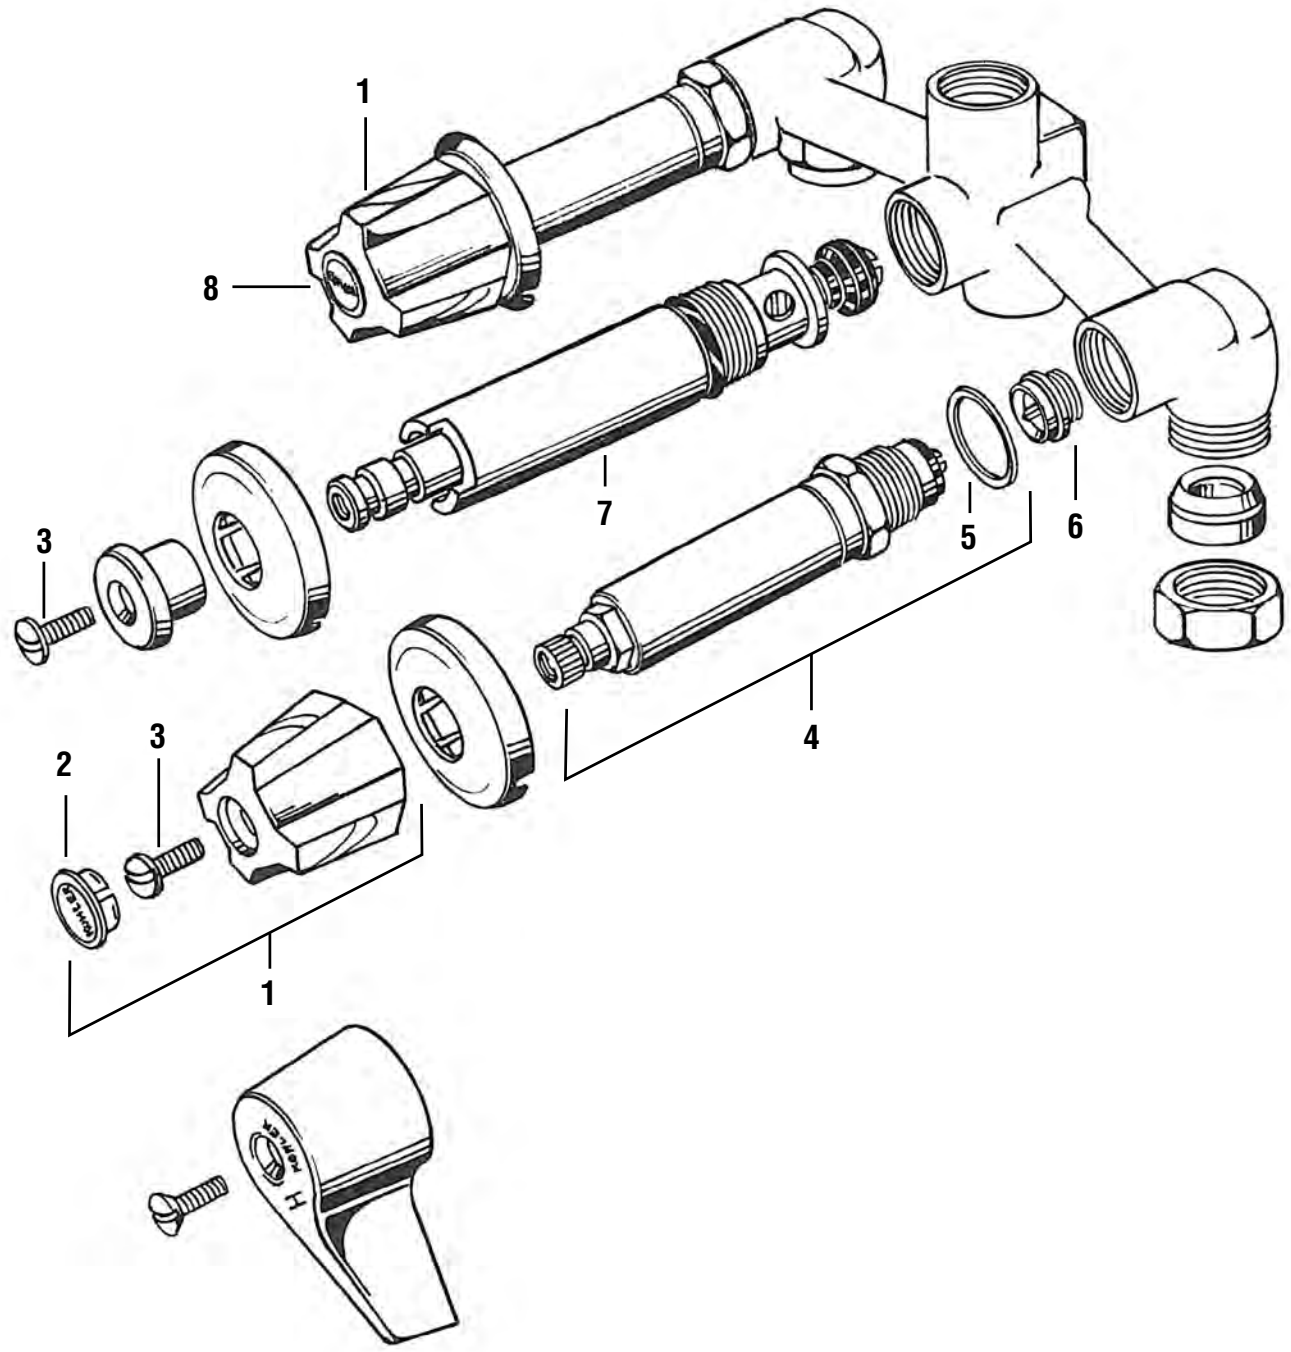

FOR KOHLER FAUCETS - MODELS 10616 & 10620

FAUCET EXPLOSIONS

Part	STK No.	Description
1	SH4781	Handle with Hot, Cold and Diverter Caps
2	SHB0642	Cold Handle Caps
3	SCB0461	Handle Screws
4	ST2736	Hot Stem for Trend
	ST2737	Cold Stem for Trend (not shown)
5	SC0207	Cap Thread Gaskets (Pair)
6	SC1159X	Bibb Seats (Pair)
7	ST4901 B	Diverter Stem for Valvet
8	SHB0643	Hot Handle Caps