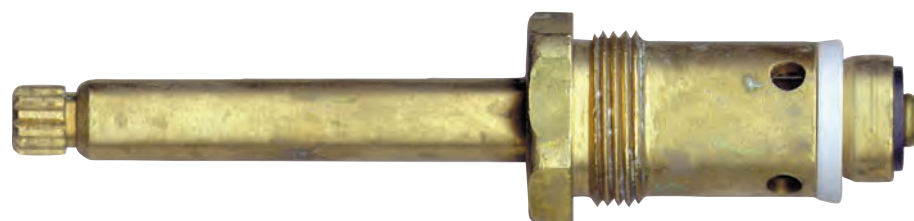

TUB/SHOWER DIVERTER STEM FOR CRANE FAUCETS

NON OEM	ITEM	PKG
Diverter	ST3395 B	1 Per Bag

DIV
Diverter

OEM	ITEM	PKG	REF #
Diverter	N/A	N/A	FB9520

- Compression Stem
- Finish: Brass
- Material: Brass
- Length 10 (4-3/4")

Also Available In:

Faucet Rebuild Kits Tub/Shower - SK0070 B

STK No.	Description	STK No.	Description
SC2110	Bibb Washer	SC0194	Cap Thread Gasket
SC0006	Bibb Screw	SC0576	Bonnet Packing
SCB1021X	Bibb Seat	SH4320	Handle
SHB0027	Handle Adapter	N/A	O-Ring