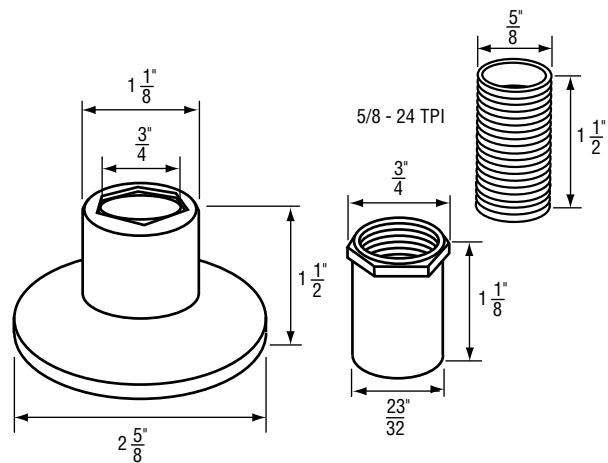

FOR UNION BRASS FAUCETS

NON OEM	ITEM	PKG
	SH1860	1 Set Per Slide Card
	SH1860 B	1 Set Per Bag

OEM	ITEM	PKG	REF #
	N/A	Bag	764

- Finish: Chrome Escutcheon and Brass Nipple
- Material: Brass and Zinc
- Includes Escutcheon, Sleeve and Nipple