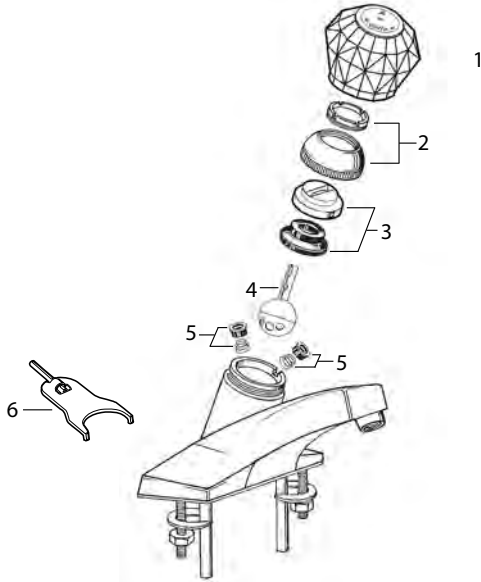

LAV/KITCHEN AND TUB/SHOWER REBUILD KIT FOR DELTA FAUCETS

NON OEM	ITEM	PKG
	N/A	N/A

OEM	ITEM	PKG	REF #
DELTA GENUINE PARTS	SKD0076 D	1 Kit Per Clamshell	

- For Single Handle Faucets
- Handle Finish: Clear Acrylic
- Dual Use Kit: Replaces Existing Knob Handle or Converts Lever to Knob Handle

OEM Part	STK No.	Description
1	SHD6810	Delta Knob Handle
	N/A*	Handle Screw (Not Pictured)
2	SLD0175	Delta Retaining Cap w/Adjusting Ring
	SLD0152	Delta Adjusting Ring
3	SLD0153	Delta Rectangular Shaped Cam w/Packing
4	SLD0106	Delta #212 Stainless Steel Ball
5	SLD0083	Delta New Style Seats and Springs
6	SLD0159 M	Delta Wrench (Included)

* Not Available Separately

TUB/SHOWER REBUILD KIT FOR AMERICAN STANDARD FAUCETS

NON OEM	ITEM	PKG
	SK0012	1 Kit Per Clamshell
	SK0012 B	1 Kit Per Box

OEM	ITEM	PKG	REF #
	N/A	N/A	N/A