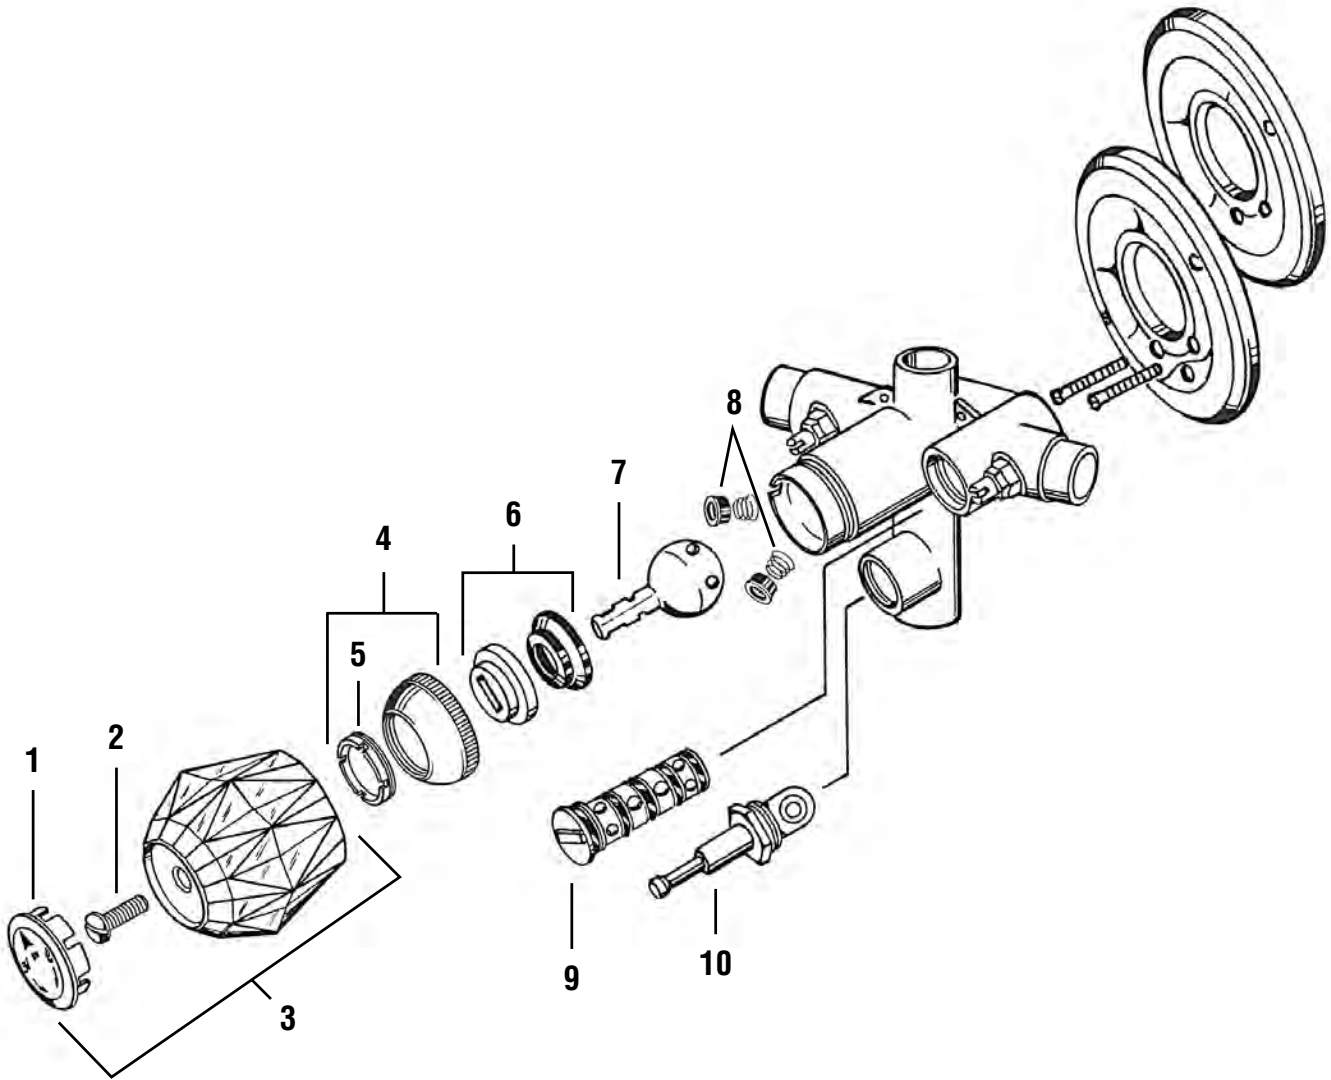

MODELS 962, 972 & 986 - PRESSURE BALANCE

Part	STK No.	OEM No.	Description
1	SHD0555 D	RP17446	Delta Single Lever Handle Cap
2	SCB0473	N/A	Handle Screws
3	SHD6812	RP17451	Delta Single Lever Handle
4	SLD0175	RP50	Delta Cap with Adjusting Ring
5	SLD0152	RP250 MB	Delta Plastic Adjusting Ring
6	SLD0153	RP188	Delta Rectangular Cam Assembly
7	SLD0106	N/A	Delta/Peerless Stainless Steel Ball #212
8	SLD0083	RP4993	Delta Seats and Springs
9	SLD0161	RP574	Delta Balancing Spool
10	SLD0160	RP5649	Delta Diverter Stem