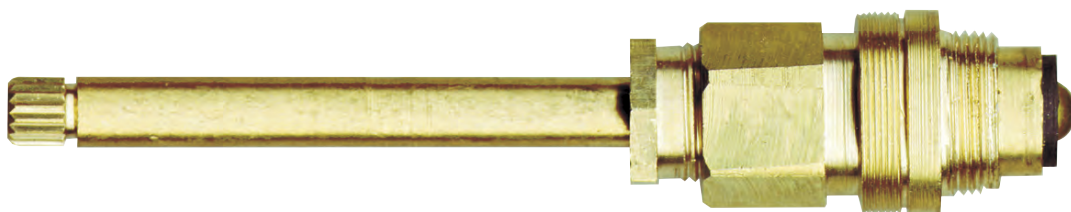

TUB/SHOWER STEM FOR GERBER FAUCETS

NON OEM	ITEM	PKG
Hot/Cold	ST3969	1 Per Snap Pack
Hot/Cold	ST3969 B	1 Per Bag

H/C
Hot/Cold

OEM	ITEM	PKG	REF #
Hot/Cold	N/A	Bag	98-673

B