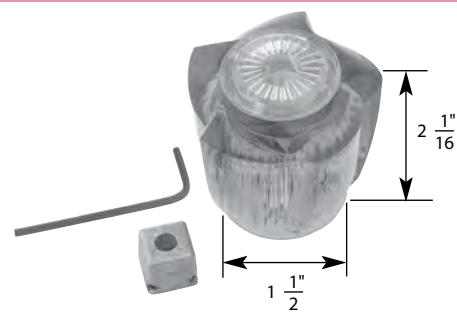

LAV/KITCHEN/TUB/SHOWER UNIVERSAL HANDLE

NON OEM	ITEM	PKG
	SH3471	1 Per Slide Card

OEM	ITEM	PKG	REF #
	N/A	N/A	N/A

STK No.	Description	STK No.	Description
SH0004	Handle Adapter	N/A	Diverter Handle Cap
N/A	Handle Screw	N/A	Single Lever Handle Cap
N/A	Hot Handle Cap	N/A	Single Lever Cartridge
N/A	Cold Handle Cap		

DIV
Diverter

- Medium Canopy Handle
- Finish: Smoked
- Material: Acrylic
- Includes Handle, Adaptor, and Allen Wrench

FIT ALL