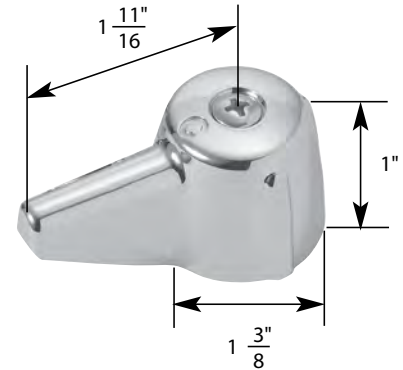

LAV/KITCHEN HANDLE FOR CENTRAL BRASS FAUCETS

NON OEM	ITEM	PKG
	SH2138	2 Per Slide Card
	SH2138 B	2 Per Bag

OEM	ITEM	PKG	REF #
	N/A	Bag	523

Also Available In:

Faucet Rebuild Kits Lav/Kitchen - SK0044X

STK No.	Description	STK No.	Description
SH0001	Handle Adapter	N/A	Diverter Handle Cap
SCB0459	Handle Screw	N/A	Single Lever Handle Cap
N/A	Hot Handle Cap	N/A	Single Lever Cartridge
N/A	Cold Handle Cap		

H
Hot

C
Cold

- Finish: Chrome
- Material: Zinc
- Includes Hot and Cold Handles