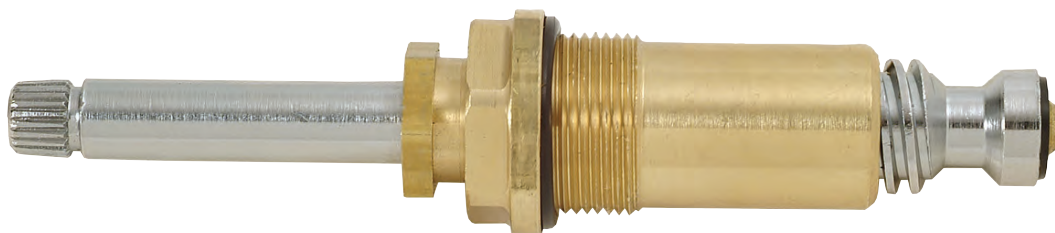

TUB/SHOWER STEM FOR AMERICAN STANDARD FAUCETS

NON OEM	ITEM	PKG	
Hot	ST4450	1 Per Snap Pack	
Cold	ST4451	1 Per Snap Pack	
OEM	ITEM	PKG	REF #
	N/A	N/A	N/A

H
Hot   C
Cold