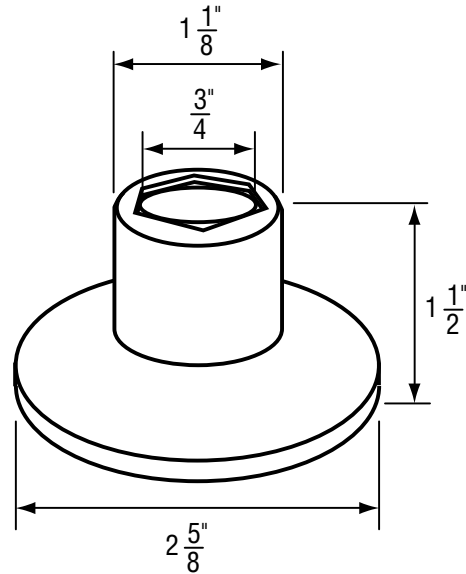

FOR UNION BRASS FAUCETS

NON OEM	ITEM	PKG
	SH1586 B	1 Per Bag

OEM	ITEM	PKG	REF #
	N/A	Bag	1130 (11130)

- Finish: Chrome
- Material: Zinc