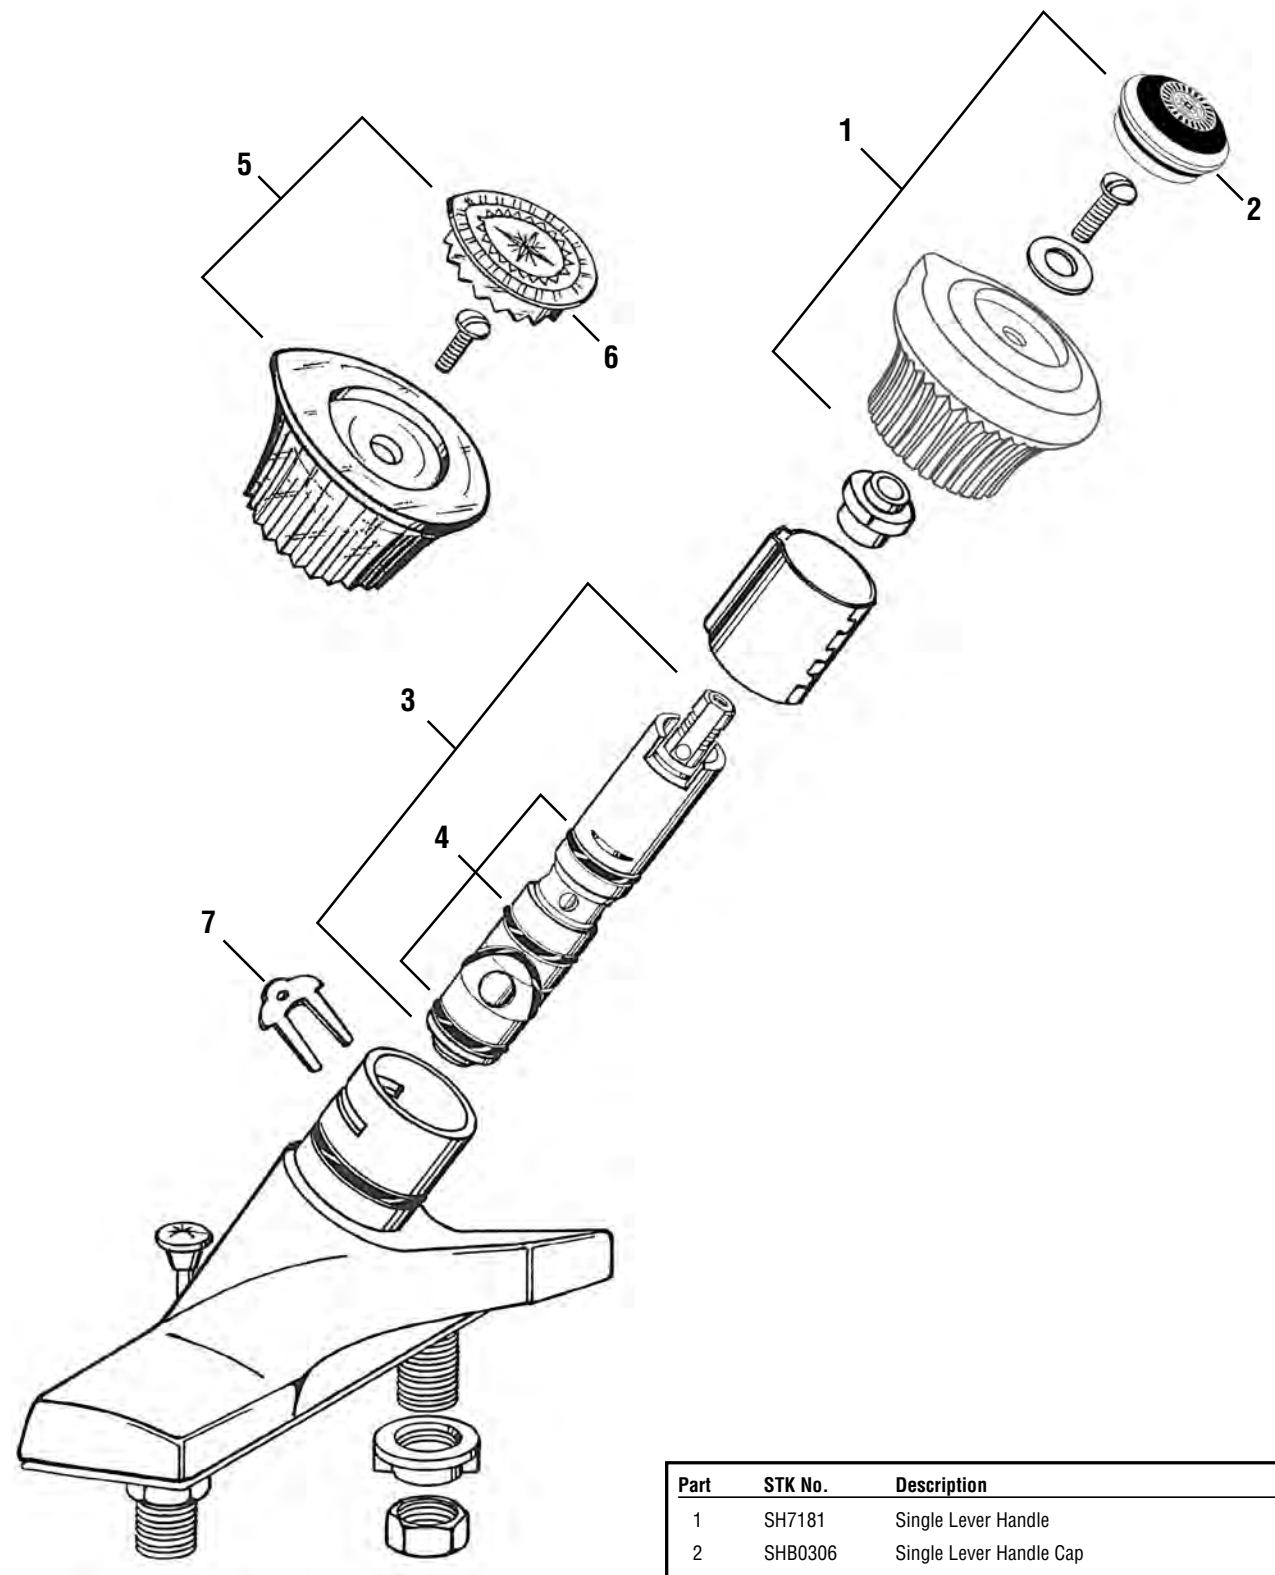

FOR MOEN FAUCETS - MODELS 4334, 4339, 4600 & 62621

Part	STK No.	Description
1	SH7181	Single Lever Handle
2	SHB0306	Single Lever Handle Cap
3	SL1401X	Brass Cartridge
	SL1402X	Plastic Cartridge Model# 1225 (not shown)
4	SL0347	Cartridge Repair Kit
5	SH7185	Single Lever Handle
6	SH0304	Single Lever Handle Cap
7	SL0348	Cartridge Clip Kit

FAUCET EXPLOSIONS