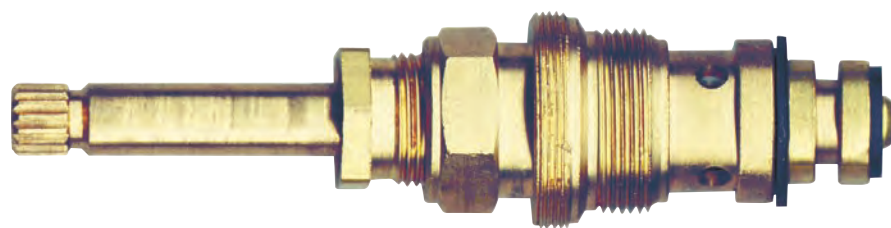

Also Available In:
Faucet Rebuild Kits Tub/Shower - SK0336

STK No.	Description	STK No.	Description
SC2109	Bibb Washer	SC0262	Cap Thread Gasket
SC0006	Bibb Screw	SC0091	Bonnet Packing
SC1719X	Bibb Seat	SH5362	Handle
SH0014	Handle Adapter	N/A	O-Ring

- Compression Stem
- Finish: Brass
- Material: Brass
- Length 10 (4-5/8")