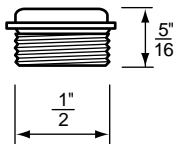

BIBB SEATS

NON OEM	ITEM	PKG
	SCB1161	10 Per Bag

- Bibb Seats For Kohler Faucets
- 1/2" x 27 Thread
- Finish: Stainless Steel
- Material: Stainless Steel

BIBB SEATS

NON OEM	ITEM	PKG
	SCB1163	10 Per Bag

- Bibb Seats For Kohler Faucets
- 1/2" x 27 Thread
- Finish: Stainless Steel
- Material: Stainless Steel