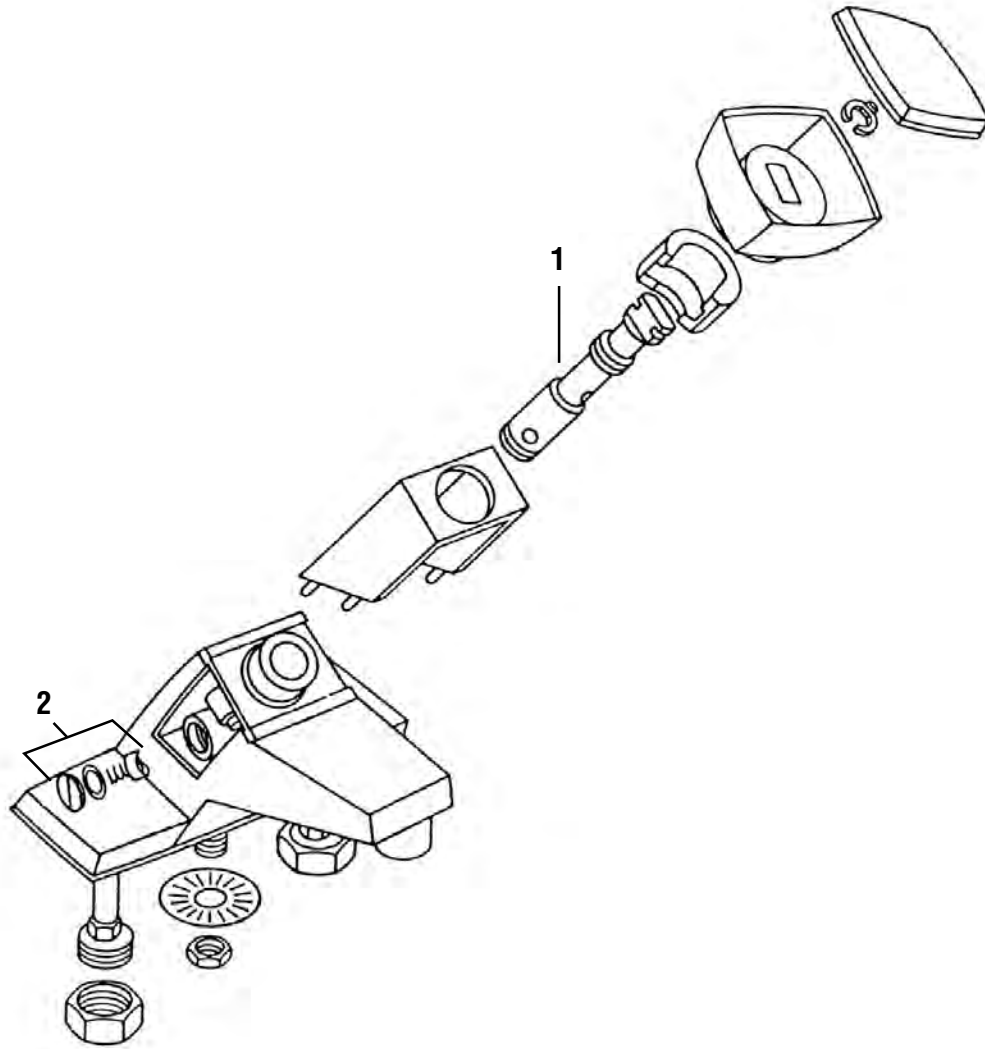

FOR STERLING FAUCETS - 4 SERIES

FAUCET EXPLOSIONS

Part	STK No.	Description
1	SL1201	Cartridge Kit Without Spray
2	SL0672	Seal Kit