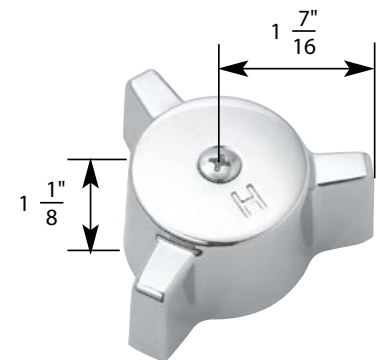

TUB/SHOWER HANDLE FOR CENTRAL BRASS FAUCETS

NON OEM	ITEM	PKG	
	SH4217	1 Per Slide Card	
	SH4217 B	1 Per Bag	
OEM	ITEM	PKG	REF #
	N/A	Bag	521H

STK No.	Description	STK No.	Description
SH0021	Handle Adapter	N/A	Diverter Handle Cap
SCB0459	Handle Screw	N/A	Single Lever Handle Cap
N/A	Hot Handle Cap	N/A	Single Lever Cartridge
N/A	Cold Handle Cap		

H
Hot

- Finish: Chrome
- Material: Zinc