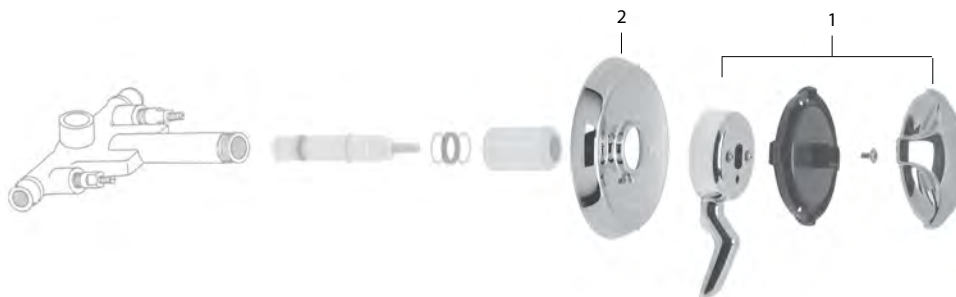

- Ultimate
- For Single Handle Faucets
- Handle Finish: Chrome
- Trim Finish: Chrome
- For Original Non-Pressure Balance Valves

OEM		
Part	STK No .	Description
1	SHD7089 D	Mixet Volume/Temperature Control Handles
	N/A*	Handle Screw
2	SWD0402	Mixet 5-1/2" Escutcheon

*Not Available Separately