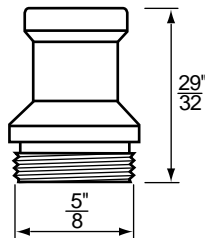

BIBB SEATS

NON OEM	ITEM	PKG
	SC1875X	2 Per Card
	SCB1875X	10 Per Bag

- Bibb Seats For Union Brass Faucets
- 5/8" x 18 Thread
- Finish: Brass
- Material: No-Lead Brass