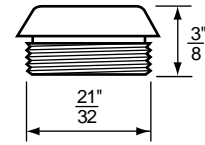

- Bibb Seats For Price Pfister Faucets
- 1/2" x 20 Thread
- Finish: Brass
- Material: No-Lead Brass

BIBB SEATS

NON OEM	ITEM	PKG
	SC1312	2 Per Card
	SCB1312	10 Per Bag

- Bibb Seats For Price Pfister Faucets
- 21/32" x 18 Thread
- Finish: Brass
- Material: Brass