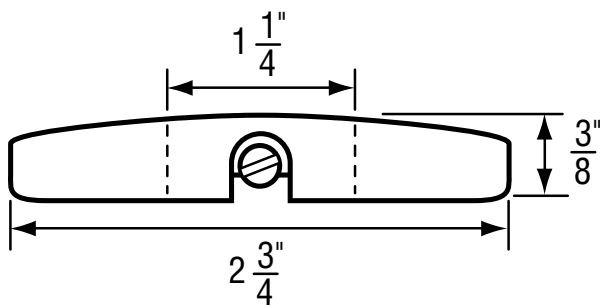

OEM	ITEM	PKG	REF #
	N/A	N/A	N/A

- One Piece - New Style
- Finish: Chrome
- Material: Zinc

FOR PRICE PFISTER FAUCETS

NON OEM	ITEM	PKG
	SH1325	1 Per Card
	SH1325 B	1 Per Bag

OEM	ITEM	PKG	REF #
Price Pfister®	N/A	N/A	N/A