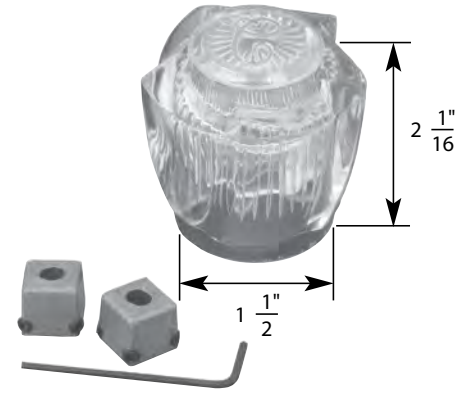

LAV/KITCHEN/TUB/ShOWER UNIVERSAL HANDLE

NON OEM	ITEM	PKG
	SH3468	2 Per Slide Card
	SH3468 B	2 Per Bag

OEM	ITEM	PKG	REF #
	N/A	N/A	N/A

STK No.	Description	STK No.	Description
SH0004	Handle Adapter	N/A	Diverter Handle Cap
N/A	Handle Screw	N/A	Single Lever Handle Cap
N/A	Hot Handle Cap	N/A	Single Lever Cartridge
N/A	Cold Handle Cap		

H
Hot

C
Cold

- Medium Canopy Handle
- Finish: Clear
- Material: Acrylic
- Includes Hot and Cold Handles, Adaptors, and Allen Wrench

FIT ALL

LAV/KITCHEN/TUB/ShOWER UNIVERSAL HANDLE

NON OEM	ITEM	PKG
	SH3469	1 Per Slide Card
	SH3469 B	1 Per Bag

OEM	ITEM	PKG	REF #
	N/A	N/A	N/A

STK No.	Description	STK No.	Description
SH0004	Handle Adapter	N/A	Diverter Handle Cap
N/A	Handle Screw	N/A	Single Lever Handle Cap
N/A	Hot Handle Cap	N/A	Single Lever Cartridge
N/A	Cold Handle Cap		

DIV
Diverter