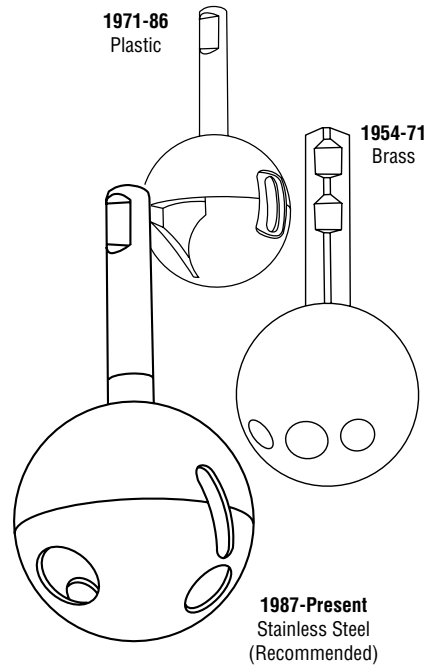

Since Delta's single handle faucet inception in 1954, Delta has been an industry leader and on the cutting edge of faucet innovations and technology. Delta offers more than 4000 faucets in 53 countries. This is why professionals and consumers alike have chosen to use Delta for their plumbing applications.

A Brief Chronology of the Delta Faucet

- 1971- First two-handle washerless faucet
- 1973- Pressure-balance Scald-Guard® valve
- 1978- Waterfall® kitchen faucets
- 1982- Powder Epoxy Overcoat for polished brass
- 1985- Gourmet Pull-Out Spray™ kitchen faucets
- 1988- NEO STYLE® line
- 1989- Monitor® 1500 pressure-balanced valves
- 1993- Monitor® 1300/1400 pressure-balanced valves
- 1994- Gourmet™ kitchen faucets
- 1995- Less Handle Program™ (LHP)
- 1995- Delta Select™ decorative lav products
- 1996- Innovations® and Brilliance®
- 1997- Single-handle Innovations®; Monitor® 1700 series and Monitor II™ two-handle pressure-balance valve