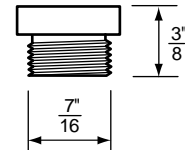

BIBB SEATS

NON OEM	ITEM	PKG
	SCB1018X	10 Per Bag

- Bibb Seats For Crane Faucets
- 9/16" x 22 Thread
- Finish: Brass
- Material: No-Lead Brass

BIBB SEATS

NON OEM	ITEM	PKG
	SCB1020X	10 Per Bag

- Bibb Seats For Crane-Repcal Faucets
- 7/16" x 27 Thread
- Finish: Brass
- Material: No-Lead Brass