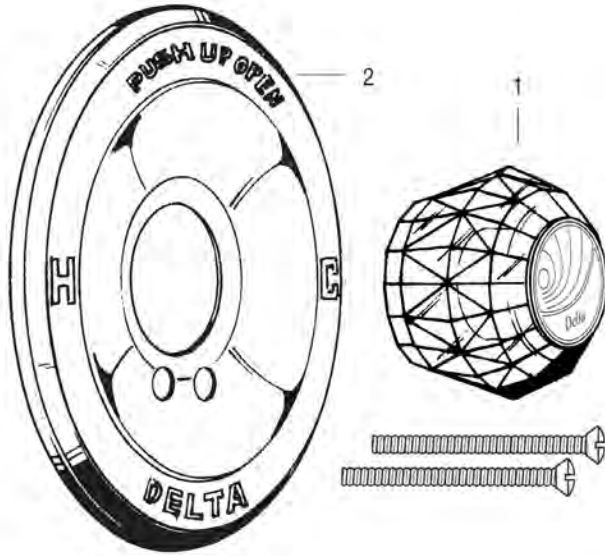

TUB/SHOWER TRIM KIT FOR DELTA FAUCETS

NON OEM	ITEM	PKG	REF #
	SK0096	1 Kit Per Clamshell	
OEM	ITEM	PKG	REF #
DELTA GENUINE PARTS	N/A	N/A	N/A

- 600 Series
- For Single Handle Faucets
- Handle Finish: Clear Acrylic
- Trim Finish: Polished Brass

NON-OEM		
Part	STK No.	Description
1	SH6812	Delta Tub Handle
	N/A*	Single Lever Handle Cap
	N/A*	Handle Screw (Not Pictured)
2	N/A*	Delta Escutcheon
	N/A*	Escutcheon Screws

* Not Available Separately

TUB/SHOWER REBUILD KIT FOR DELTA FAUCETS

NON OEM	ITEM	PKG	REF #
	N/A	N/A	
OEM	ITEM	PKG	REF #
DELTA GENUINE PARTS	SKD0097 D	1 Kit Per Clamshell