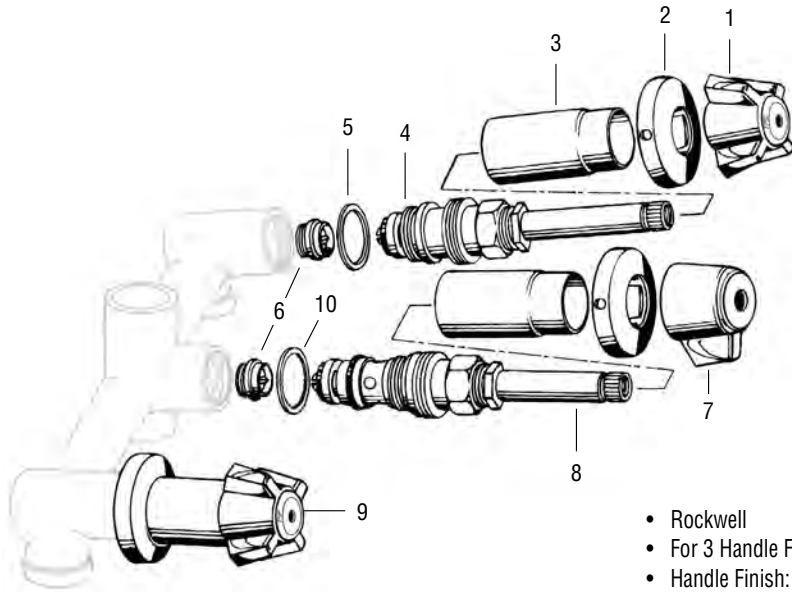

TUB/SHOWER REBUILD KIT FOR STERLING FAUCETS

NON OEM	ITEM	PKG
	SK0336	1 Kit Per Clamshell
	SK0336 B	1 Kit Per Box

OEM	ITEM	PKG	REF #
	N/A	N/A	N/A

- Rockwell
- For 3 Handle Faucets
- Handle Finish: Chrome
- Trim Finish: Chrome

NON-OEM		
Part	STK No.	Description
1	SH5361	Sterling Cold Tub Handle
	N/A*	Handle Screw (Not Pictured)
2	SH1566 B	Sterling Round Escutcheon
3	SH1338	Sterling Escutcheon Sleeve
4	ST3597	Sterling Hot/Cold Tub Stem
5	SC0190	Cap Thread Gasket
6	SC1719X	Sterling Seat
7	SH5362	Sterling Diverter Tub Handle
8	ST3596	Sterling Diverter Tub Stem
9	SH5360	Sterling Hot Tub Handle
10	SC0262	Cap Thread Gasket

*Not Available Separately

TUB/SHOWER REBUILD KIT FOR STERLING FAUCETS

NON OEM	ITEM	PKG
	SK0337	1 Kit Per Clamshell
	SK0337 B	1 Kit Per Box

OEM	ITEM	PKG	REF #
	N/A	N/A	N/A