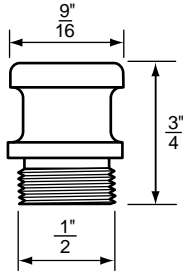

BIBB SEATS

NON OEM	ITEM	PKG
	SCB0887X	10 Per Bag

- Bibb Seats For Briggs Faucets
- 1/2" x 20 Thread
- Finish: Brass
- Material: No-Lead Brass