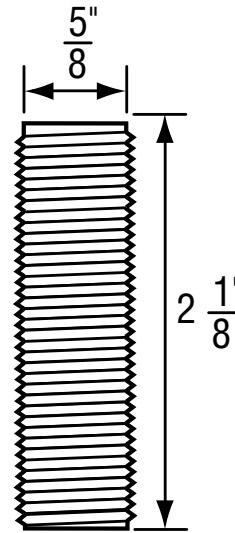

FOR CRANE, KOHLER, PRICE PFISTER AND ROYAL BRASS FAUCETS

NON OEM	ITEM	PKG
	SH1228 B	1 Per Bag

OEM	ITEM	PKG	REF #
Price Pfister®	N/A	N/A	N/A

- Finish: White
- Material: Plastic
- 5/8 - 18 TPI