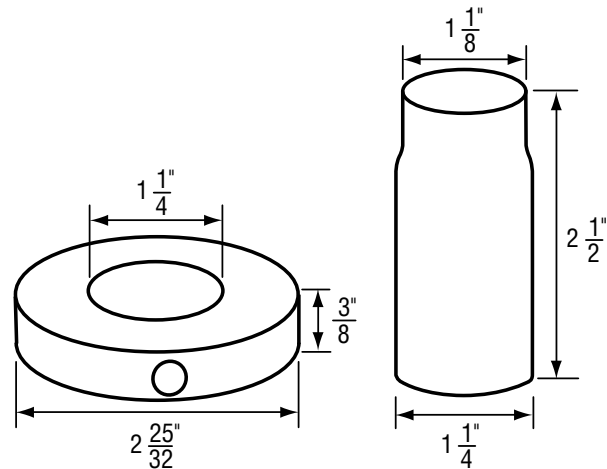

FOR STERLING FAUCETS

NON OEM	ITEM	PKG
	SH1807	1 Set Per Slide Card

OEM	ITEM	PKG	REF #
	N/A	N/A	N/A

- Finish: Chrome
- Material: Brass and Zinc
- Includes Escutcheon and Sleeve