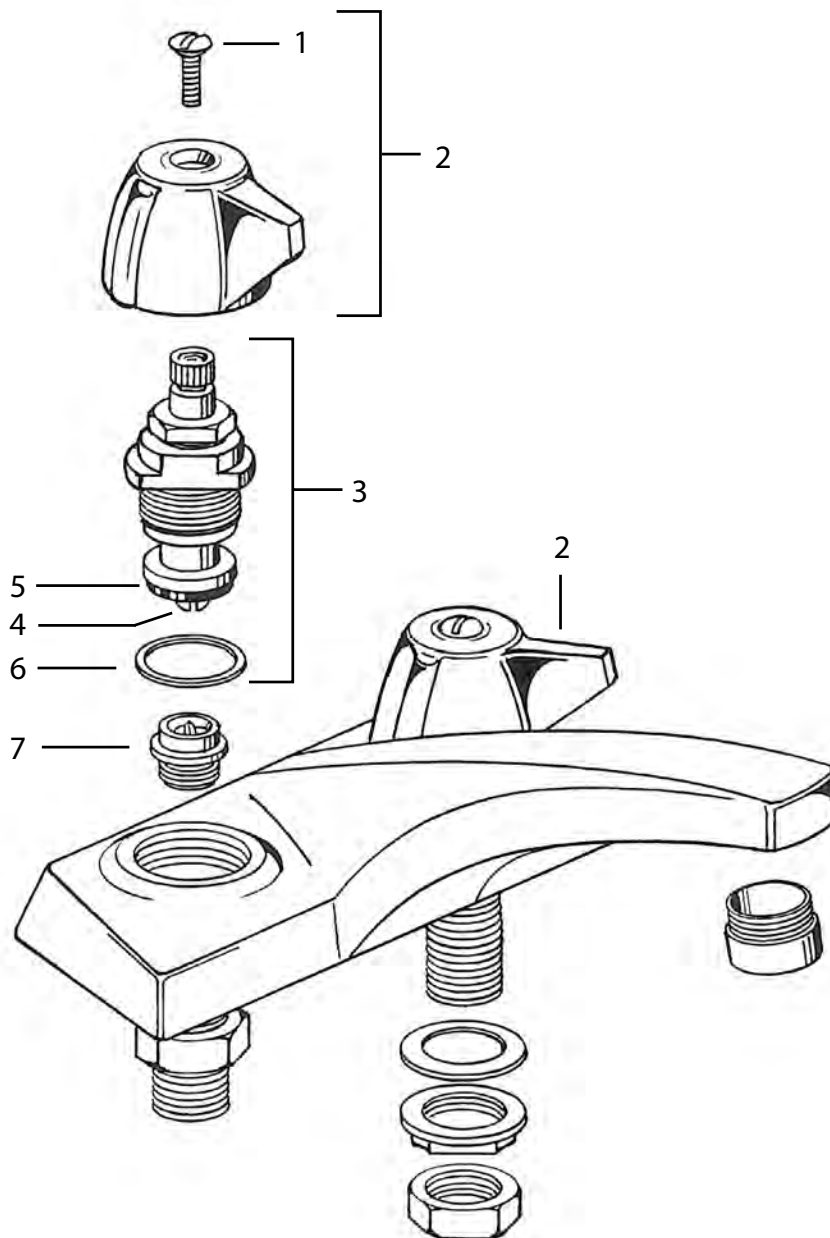

FOR CENTRAL BRASS FAUCETS - MODEL 1133

Part	STK No.	Description
1	SCB0459	Handle Screws
2	SH2138	Hot and Cold Handle Pair
3	ST0094X	Hot Stem
	ST0095X	Cold Stem (not shown)
4	SCB0006	Bibb Screws
5	SC2096	Flat Faucet Washers (Pair)
6	SC0201	Cap Thread Gaskets (Pair)
7	SC0908X	Bibb Seats (Pair)

FAUCET EXPLOSIONS