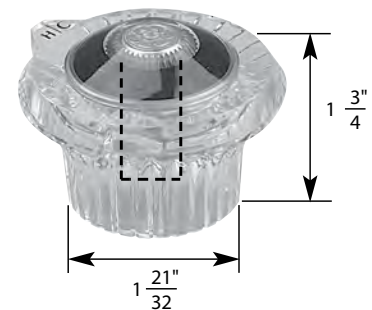

TUB/SHOWER HANDLE FOR MOEN FAUCETS

NON OEM	ITEM	PKG	
	SH7182	1 Per Slide Card	
	SH7182 B	1 Per Bag	
OEM	ITEM	PKG	REF #
	N/A	Bag	13094 (98025)

Also Available In:

Faucet Rebuild Kits Tub/Shower - SK0232

STK No.	Description	STK No.	Description
N/A	Handle Adapter	N/A	Diverter Handle Cap
N/A	Handle Screw	SHB0306	Single Lever Handle Cap
N/A	Hot Handle Cap	N/A	Single Lever Cartridge
N/A	Cold Handle Cap		

- Legend - Long/Shallow Broach
- Finish: Clear
- Material: Acrylic