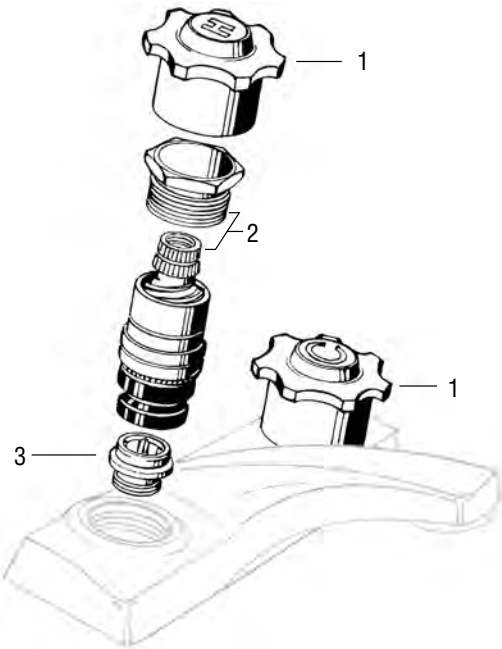

LAV/KITCHEN REBUILD KIT FOR AMERICAN STANDARD FAUCETS

NON OEM	ITEM	PKG
	SK0001X	1 Kit Per Clamshell

OEM	ITEM	PKG	REF #
	N/A	N/A	N/A