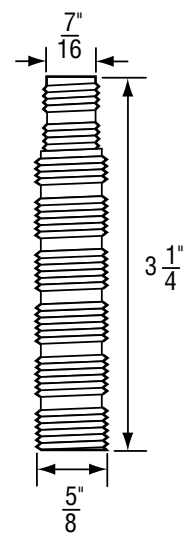

FOR UNIVERSAL FIT

NON OEM	ITEM	PKG
	SH1229	1 Per Card

OEM	ITEM	PKG	REF #
	N/A	N/A	N/A

- Finish: Clear
- Material: Plastic
- Tapered Threads