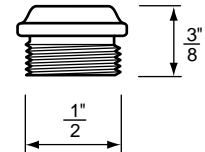

- Bibb Seats For Price Pfister Faucets
- 21/32" x 18 Thread
- Finish: Stainless Steel
- Material: Stainless Steel

BIBB SEATS

NON OEM	ITEM	PKG
	SCB1316	10 Per Bag

- Bibb Seats For Price Pfister Faucets
- 1/2" x 20 Thread
- Finish: Stainless Steel
- Material: Stainless Steel