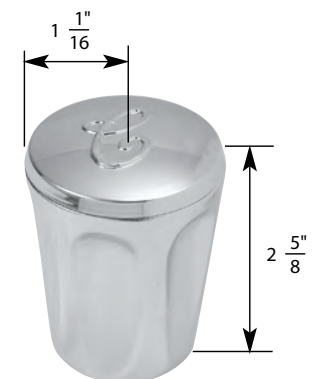

TUB/SHOWER HANDLE FOR HARCRAFT FAUCETS

NON OEM	ITEM	PKG
	SH4679	1 Per Slide Card

OEM	ITEM	PKG	REF #
	N/A	Bag	7491C

Also Available In:

Faucet Rebuild Kits Tub/Shower - SK0165

STK No.	Description	STK No.	Description
SH0006	Handle Adapter	N/A	Diverter Handle Cap
SCB0456	Handle Screw	N/A	Single Lever Handle Cap
N/A	Hot Handle Cap	N/A	Single Lever Cartridge
N/A	Cold Handle Cap		

C Cold

- Finish: Chrome
- Material: Zinc