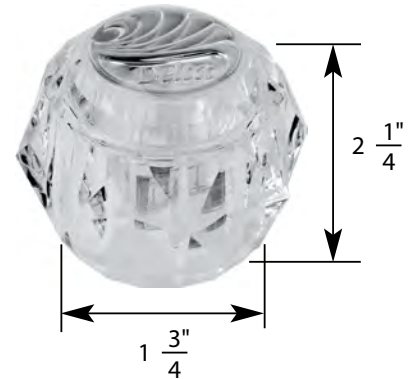

STK No.	Description	STK No.	Description
N/A	Handle Adapter	N/A	Diverter Handle Cap
SCB0473	Handle Screw	SHD0555 D	Single Lever Handle Cap
N/A	Hot Handle Cap	N/A	Single Lever Cartridge
N/A	Cold Handle Cap		