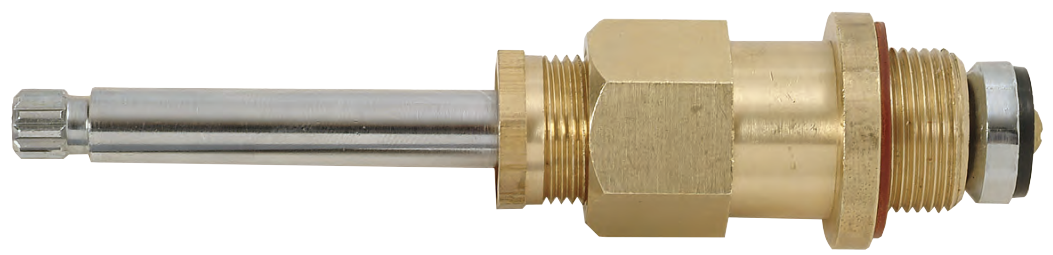

10

11

STK No.	Description	STK No.	Description
SC2116	Bibb Washer	SC0265	Cap Thread Gasket
SC0006	Bibb Screw	N/A	Bonnet Packing
SCB0875	Bibb Seat	N/A	Handle
SH0015	Handle Adapter	N/A	O-Ring

Most Common Handle - N/A

- Compression Stem
- Finish: Brass and Chrome
- Material: Brass
- Length 11 (5-3/8")