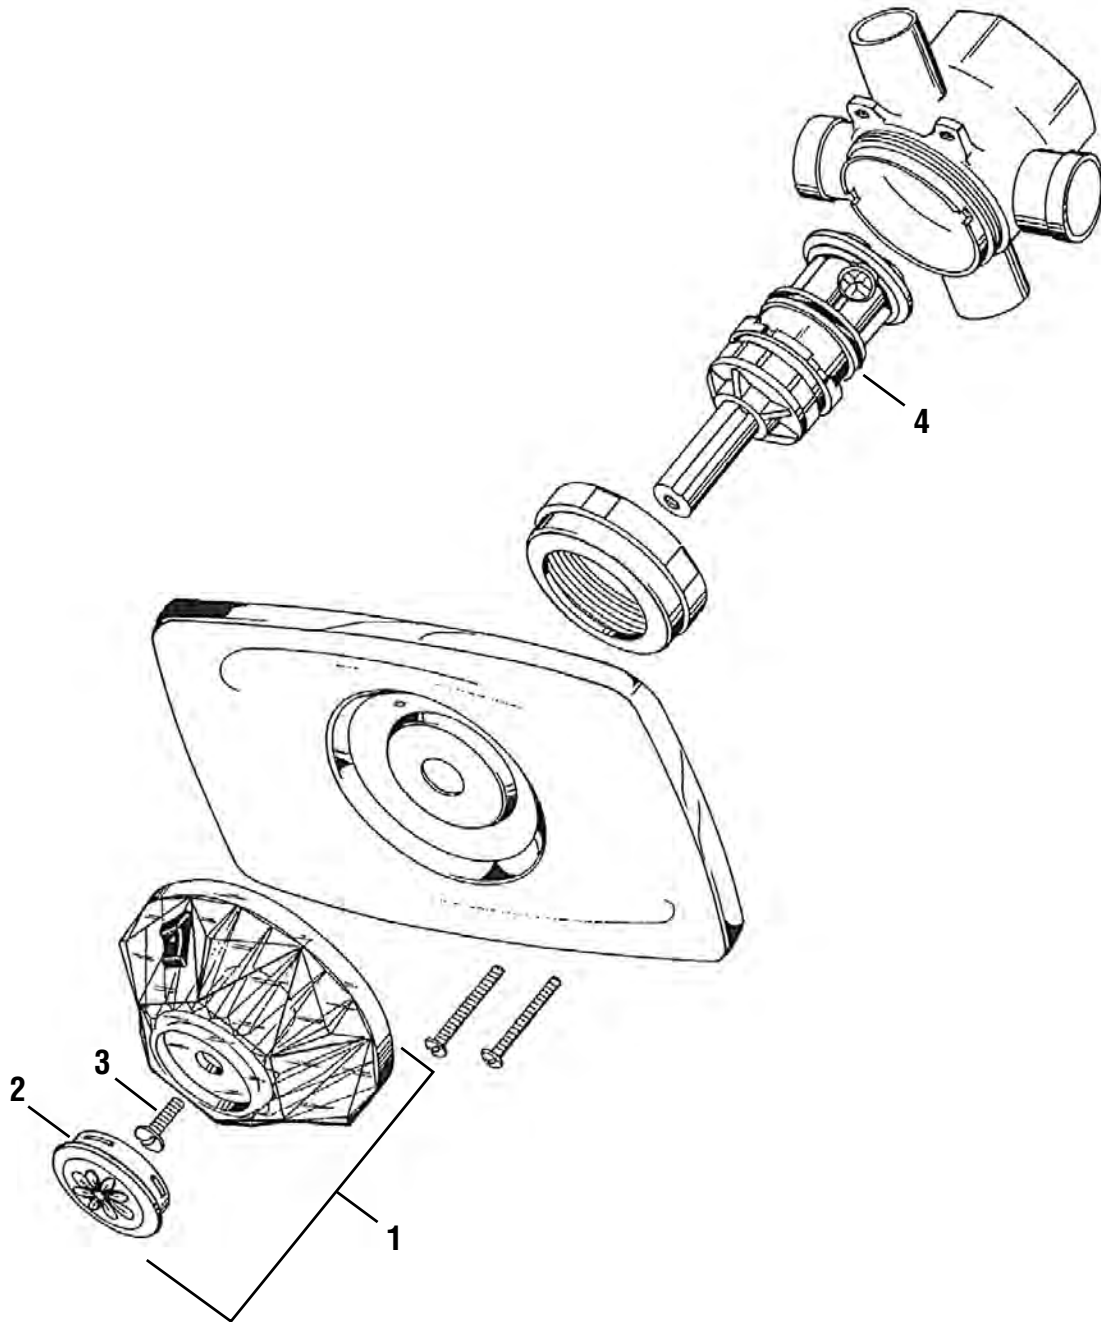

FOR NIBCO/PHOENIX FAUCETS

Part	STK No.	Description
1	SH7827 B	Single Lever Handle
2	SHB0307	Single Lever Handle Cap
3	SCB0476	Handle Screws
4	SL1425 B	Single Lever Cartridge

FAUCET EXPLOSIONS