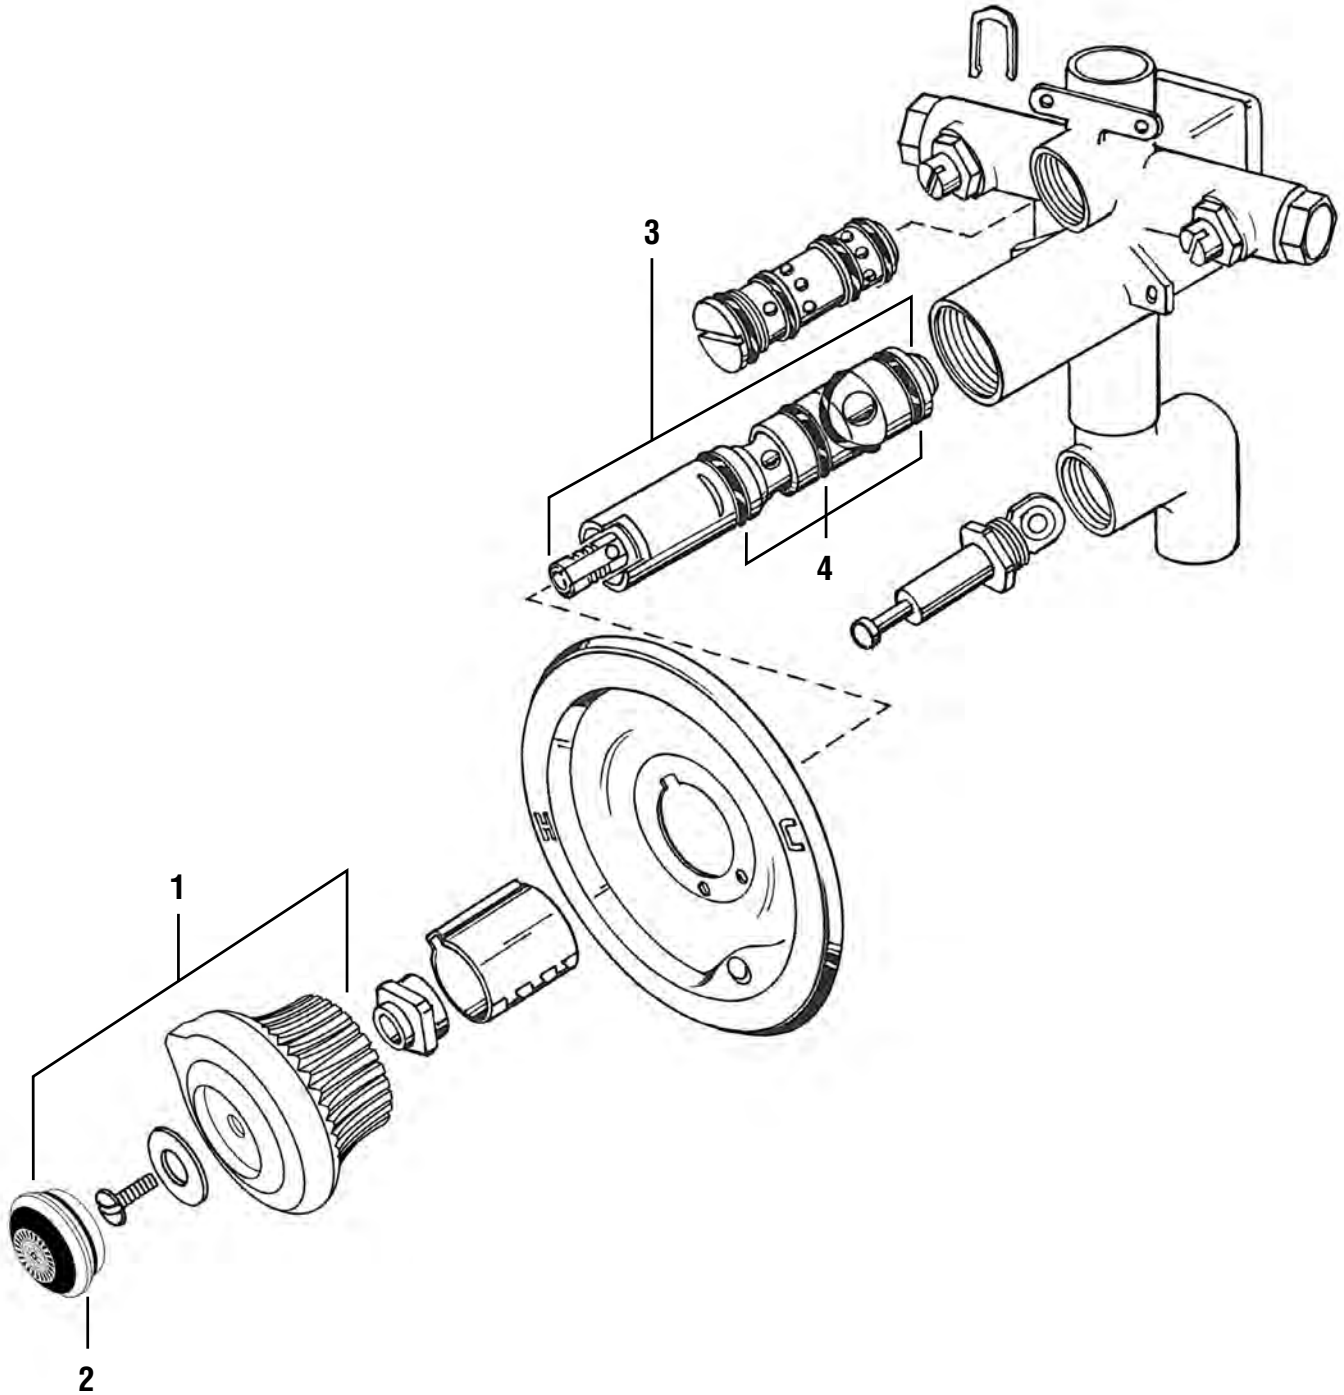

FOR MOEN FAUCETS - MODELS 3100 & 3200

Part	STK No.	Description
1	SH7182	Single Lever Handle
2	SHB0306	Single Lever Handle Cap
3	SL1401X	Brass Cartridge
4	SL0345	Cartridge Repair Kit