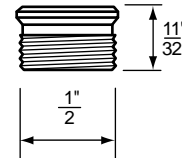

BIBB SEATS

NON OEM	ITEM	PKG
	SC1769X	2 Per Card
	SCB1769X	10 Per Bag

- Bibb Seats For Streamway Faucets
- 1/2" x 24 Thread
- Finish: Brass
- Material: No-Lead Brass