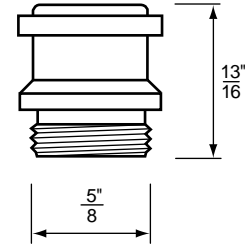

BIBB SEATS

NON OEM	ITEM	PKG
	SC0889	2 Per Card
	SCB0889	10 Per Bag

- Bibb Seats For Briggs Faucets
- 5/8" x 20 Thread
- Finish: Brass
- Material: Brass