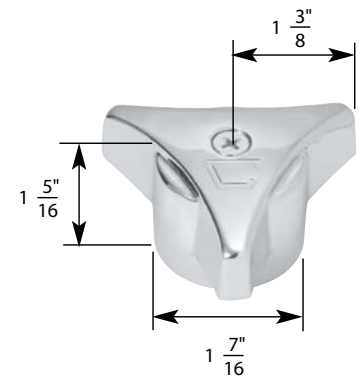

TUB/SHOWER HANDLE FOR UNION BRASS FAUCETS

NON OEM	ITEM	PKG	
	SH5566	1 Per Slide Card	
OEM	ITEM	PKG	REF #
	N/A	Bag	1379C (80380)

Also Available In:

Faucet Rebuild Kits Tub/Shower - SK0380, SK0381

STK No.	Description	STK No.	Description
SH0023	Handle Adapter	N/A	Diverter Handle Cap
SCB0456	Handle Screw	N/A	Single Lever Handle Cap
N/A	Hot Handle Cap	N/A	Single Lever Cartridge
N/A	Cold Handle Cap		

C
Cold

- Finish: Chrome
- Material: Zinc