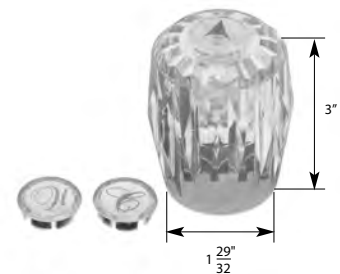

TUB/SHOWER HANDLE FOR VALLEY FAUCETS

NON OEM	ITEM	PKG	
	SH5667	1 Per Slide Card	
	SH5667 B	1 Per Bag	
OEM	ITEM	PKG	REF #
	N/A	Bag	V7815 (Hot & Cold only)