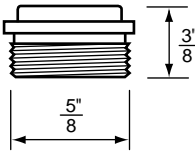

- Bibb Seats For Sayco Faucets
- 5/8" x 20 Thread
- Finish: Brass
- Material: No-Lead Brass

BIBB SEATS

NON OEM	ITEM	PKG
	SCB1518	10 Per Bag

- Bibb Seats For Sayco Faucets
- 1/2" x 20 Thread
- Finish: Brass
- Material: Brass