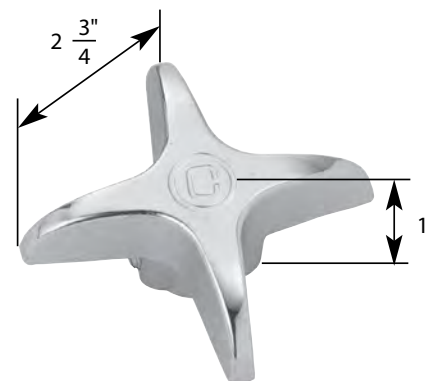

LAV/KITCHEN/TUB/SHOWER UNIVERSAL HANDLE

NON OEM	ITEM	PKG
	SH3473	2 Per Slide Card
	SH3473 B	2 Per Bag

OEM	ITEM	PKG	REF #
	N/A	N/A	N/A

STK No.	Description	STK No.	Description
N/A	Handle Adapter	N/A	Diverter Handle Cap
N/A	Handle Screw	N/A	Single Lever Handle Cap
N/A	Hot Handle Cap	N/A	Single Lever Cartridge
N/A	Cold Handle Cap		

H Hot **C** Cold

- Vice Grip Connection
- Cross Handle
- Finish: Chrome
- Material: Zinc
- Includes Hot and Cold Handles

FIT ALL