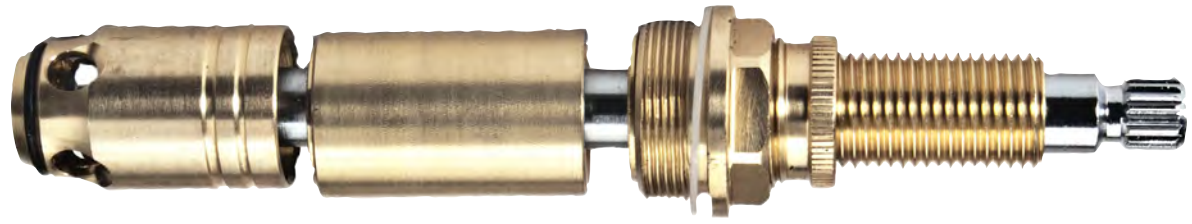

ST5727

OEM Ref #
N/A

Page B-130