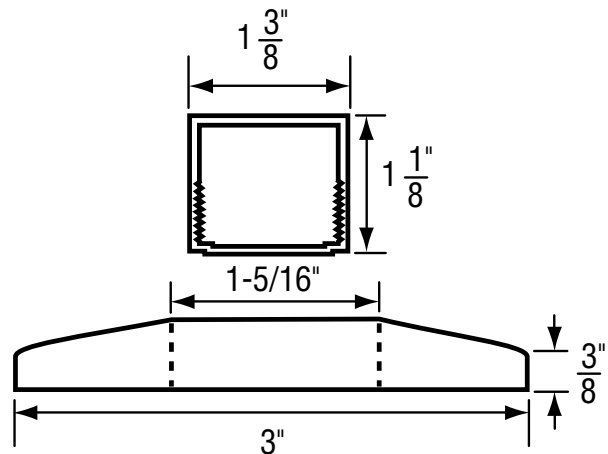

OEM	ITEM	PKG	REF #
	N/A	Bag	723-12 (680-32 & 890-22)

- Finish: Chrome
- Material: Zinc
- Includes Escutcheon and Sleeve

FOR AMERICAN STANDARD FAUCETS

NON OEM	ITEM	PKG
	SH1751	1 Set Per Card

OEM	ITEM	PKG	REF #
	N/A	Bag	72357-06 & 728226-02