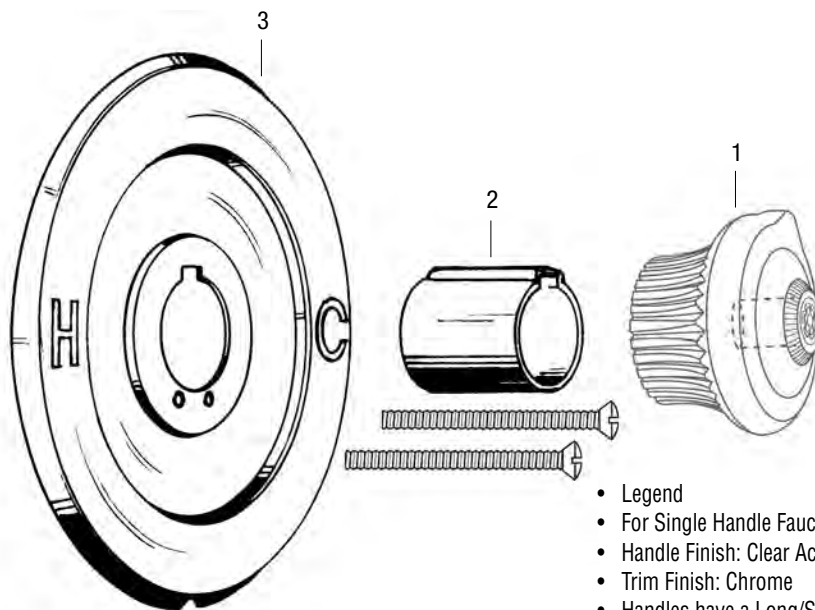

- Legend
- For Single Handle Faucets
- Handle Finish: Clear Acrylic
- Trim Finish: Chrome
- Handles have a Long/Shallow Broach

NON-OEM		
Part	STK No.	Description
1	SH7182	Moen Tub Handle - Long/Shallow Broach
	SHB0306	Single Lever Handle Cap
	N/A*	Handle Screw (Not Pictured)
2	N/A*	Moen Escutcheon Sleeve
3	N/A*	Moen Escutcheon
	N/A*	Escutcheon Screws (Not Pictured)

* Not Available Separately