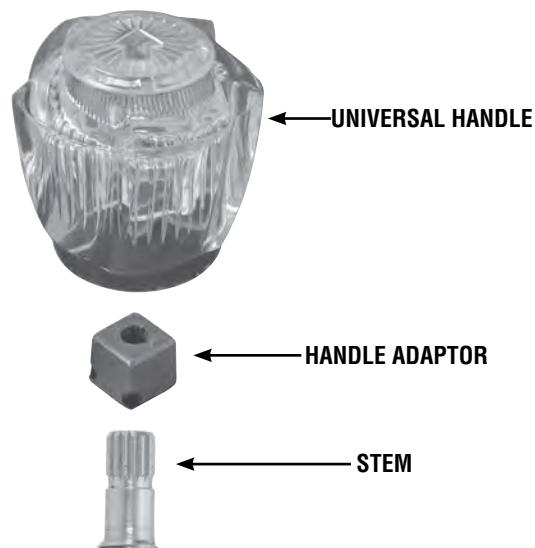

S/L
Single/Lever

- Finish: Chrome
- Material: Zinc

BrassCraft Universal Handles & Handle Adaptors

BrassCraft Universal Handles come with universal handle adaptors which make replacing your faucet handles quick and easy. Broach-specific handle adaptors are also available separately and are designed to fit the Universal Handles.