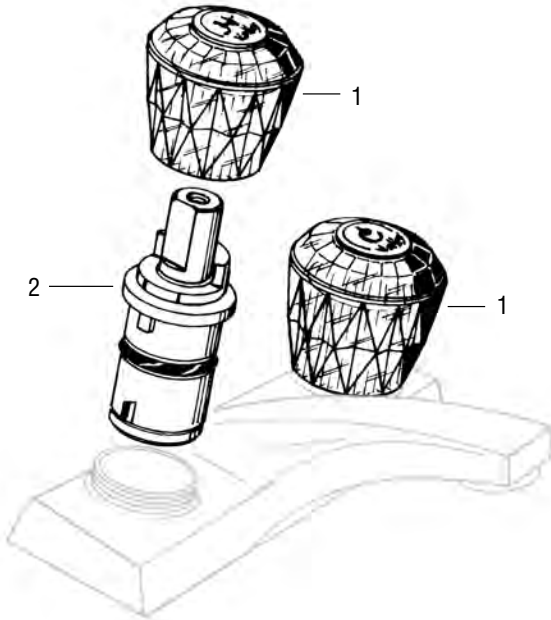

LAV/KITCHEN REBUILD KIT FOR VALLEY FAUCETS

NON OEM	ITEM	PKG	
	SK0397	1 Kit Per Clamshell	

OEM	ITEM	PKG	REF #
	N/A	N/A	N/A

- Starfire
- For 2 Handle Faucets
- Handle Finish: Clear Acrylic

NON-OEM		
Part	STK No.	Description
1	SH3262	Valley Lav/Kitchen Handles (Pair)
	SHB1063	Hot Handle Cap
	SHB1062	Cold Handle Cap
	SCB0473	Handle Screws (Not Pictured)
2	ST1149	Valley Hot/Cold Stem
	SL0781	Seat & Spring (Not Pictured)

LAV/KITCHEN AND TUB/SHOWER REBUILD KIT FOR DELTA FAUCETS

NON OEM	ITEM	PKG	
	N/A	N/A	

OEM	ITEM	PKG	REF #
	SKD0075 D	1 Kit Per Clamshell