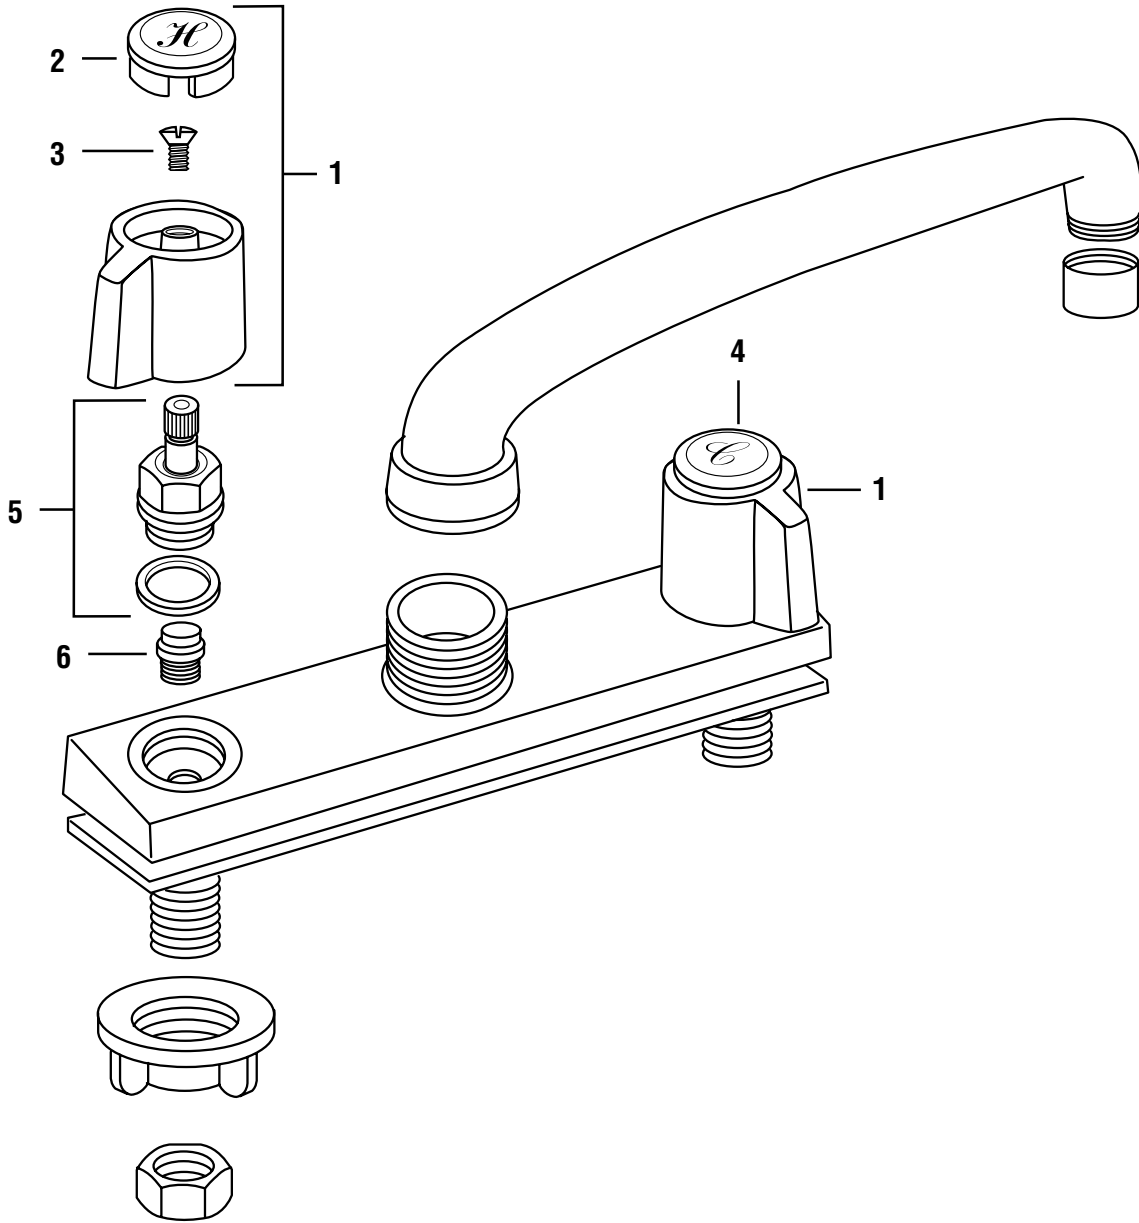

FOR STERLING FAUCETS - 261 & 26 SERIES - 8" HOUSING

Part	STK No.	Description
1	SH2957	Hot and Cold Handle Pair
2	SHB0933	Hot Handle Cap
3	SCB0459	Handle Screws
4	SHB0931	Cold Handle Cap
5	ST0612X	Hot Stem
	ST0613X	Cold Stem (Not Pictured)
6	SC1719X	Bibb Seats (Pair)

FAUCET EXPLOSIONS