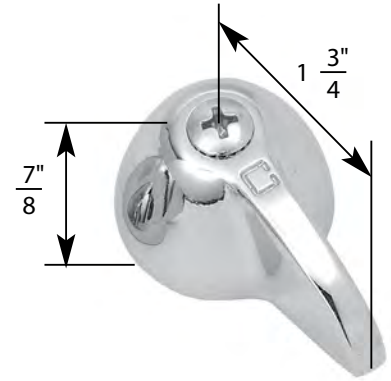

STK No.	Description	STK No.	Description
SHB0027	Handle Adapter	N/A	Diverter Handle Cap
SCB0456	Handle Screw	N/A	Single Lever Handle Cap
N/A	Hot Handle Cap	N/A	Single Lever Cartridge
N/A	Cold Handle Cap		