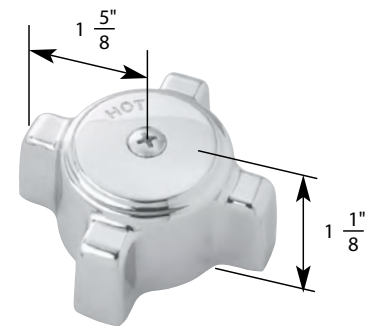

TUB/SHOWER HANDLE FOR CENTRAL BRASS FAUCETS

NON OEM	ITEM	PKG
	SH4214 B	1 Per Bag

OEM	ITEM	PKG	REF #
	N/A	N/A	N/A

STK No.	Description	STK No.	Description
SH0021	Handle Adapter	N/A	Diverter Handle Cap
SCB0459	Handle Screw	N/A	Single Lever Handle Cap
N/A	Hot Handle Cap	N/A	Single Lever Cartridge
N/A	Cold Handle Cap		

H
Hot

- Finish: Chrome
- Material: Zinc