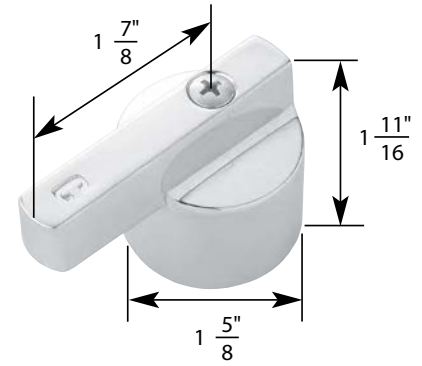

TUB/SHOWER HANDLE FOR AMERICAN STANDARD FAUCETS

NON OEM	ITEM	PKG	
	SH4010 B	1 Per Bag	
OEM	ITEM	PKG	REF #
	N/A	Bag	843-121

STK No.	Description	STK No.	Description
SH0020	Handle Adapter	N/A	Diverter Handle Cap
SCB0453	Handle Screw	N/A	Single Lever Handle Cap
N/A	Hot Handle Cap	N/A	Single Lever Cartridge
N/A	Cold Handle Cap		

C
Gold

- Heritage / Aquaseal
- Finish: Chrome
- Material: Zinc