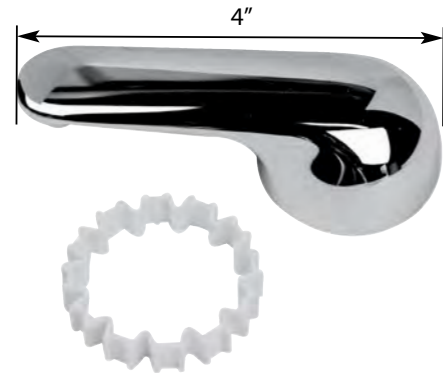

TUB/SHOWER HANDLE FOR DELTA FAUCETS

NON OEM	ITEM	PKG	REF #
	N/A	N/A	
OEM	ITEM	PKG	REF #
DELTA GENUINE PARTS	SHD6820 D	1 Per Slide Card	
	SHD6820	1 Per Box	H79