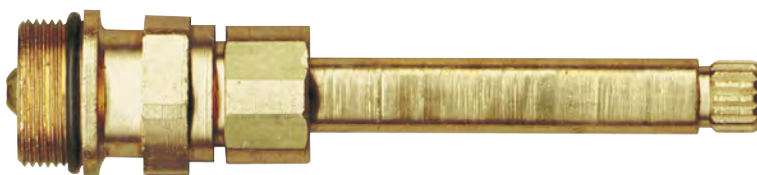

ST2549

OEM Ref #
N/A

Page B-80