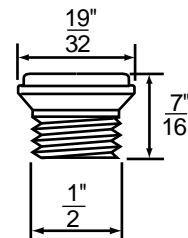

BIBB SEATS

NON OEM	ITEM	PKG
	SCB0828X	10 Per Bag

- Bibb Seats For American Standard Faucets
- 7/16" x 24 Thread
- Finish: Brass
- Material: No-Lead Brass

BIBB SEATS

NON OEM	ITEM	PKG
	SC0831X	2 Per Card
	SCB0831X	10 Per Bag