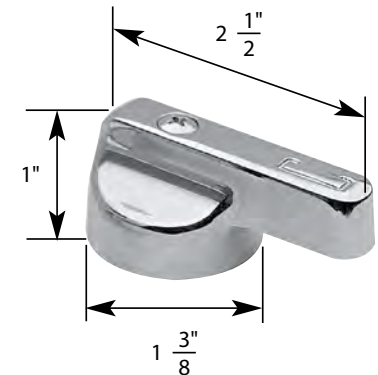

LAV/KITCHEN HANDLE FOR STREAMWAY FAUCETS

NON OEM	ITEM	PKG	
	SH3058	2 Per Slide Card	
OEM	ITEM	PKG	REF #
	N/A	Bag	5-100-3C/H

STK No.	Description	STK No.	Description
SH0016	Handle Adapter	N/A	Diverter Handle Cap
SCB0461	Handle Screw	N/A	Single Lever Handle Cap
N/A	Hot Handle Cap	N/A	Single Lever Cartridge
N/A	Cold Handle Cap		

- Canopy Lever
- Finish: Chrome
- Material: Zinc
- Includes Hot and Cold Handles