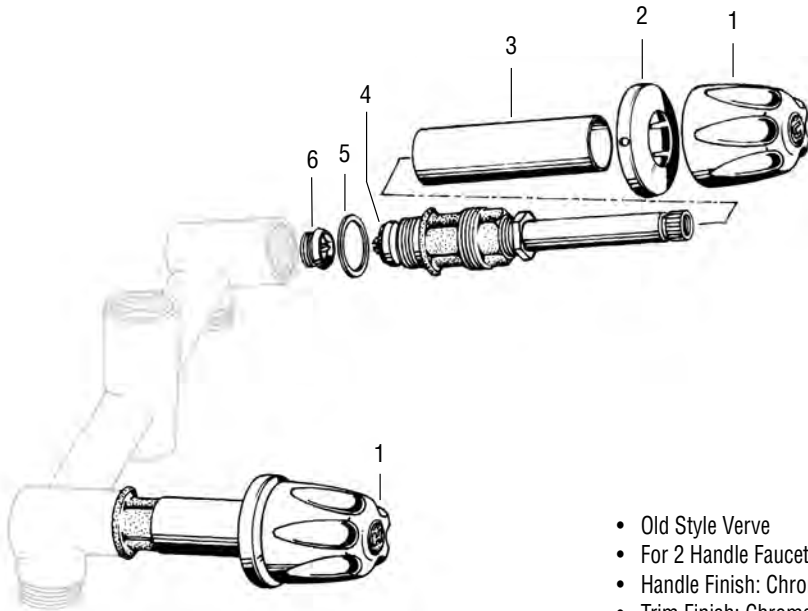

TUB/SHOWER REBUILD KIT FOR PRICE PFISTER FAUCETS

NON OEM	ITEM	PKG
	SK0264	1 Kit Per Clamshell

OEM	ITEM	PKG	REF #
Price Pfister*	N/A	N/A	N/A

- Old Style Verve
- For 2 Handle Faucets
- Handle Finish: Chrome
- Trim Finish: Chrome

NON-OEM		
Part	STK No.	Description
1	SH4991	Price Pfister Tub Handles (Pair)
	SHB0687	Hot Handle Cap
	SHB0685	Cold Handle Cap
	SCB0456	Handle Screw (Not Pictured)
2	SH1325	Price Pfister Round Escutcheon
3	SH1420	Escutcheon Sleeve
4	ST5322	Price Pfister Hot/Cold Stem
5	SC0208	Cap Thread Gasket
6	SC1312	Price Pfister Seat

TUB/SHOWER REBUILD KIT FOR PRICE PFISTER FAUCETS

NON OEM	ITEM	PKG
	SK0265	1 Kit Per Clamshell
	SK0265 B	1 Kit Per Box

OEM	ITEM	PKG	REF #
Price Pfister*	N/A	N/A	N/A