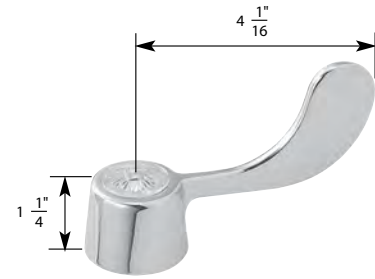

INSTITUTIONAL HANDLE FOR GERBER FAUCETS

NON OEM	ITEM	PKG
	SH7940 B	2 Per Bag

OEM	ITEM	PKG	REF #
	N/A	Bag	98-879 (94-424)

STK No.	Description	STK No.	Description
SH0009	Handle Adapter	N/A	Diverter Handle Cap
SCB0456	Handle Screw	N/A	Single Lever Handle Cap
N/A	Hot Handle Cap	N/A	Single Lever Cartridge
N/A	Cold Handle Cap		

H Hot C Cold

- Blade
- Finish: Chrome
- Material: Zinc
- Includes Hot and Cold Handles