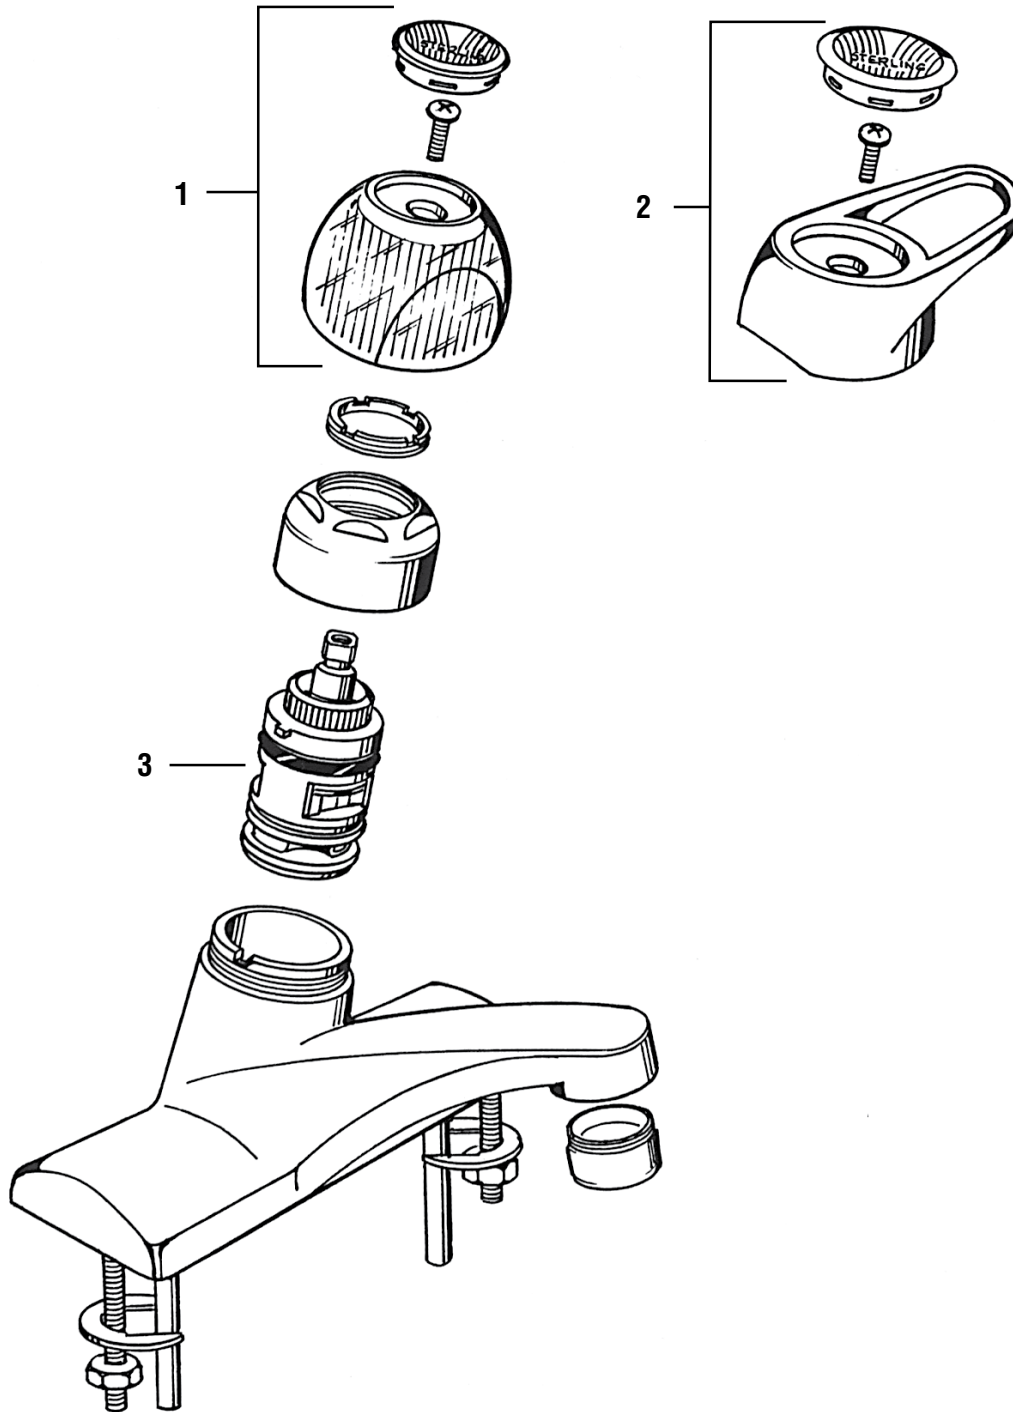

FOR STERLING FAUCETS - TOP BRASS 4 SERIES

Part	STK No.	Description
1	SH7536 B	Single Lever Handle
2	SH7535 B	Single Lever Handle
3	SL1203	Cartridge Without Spray