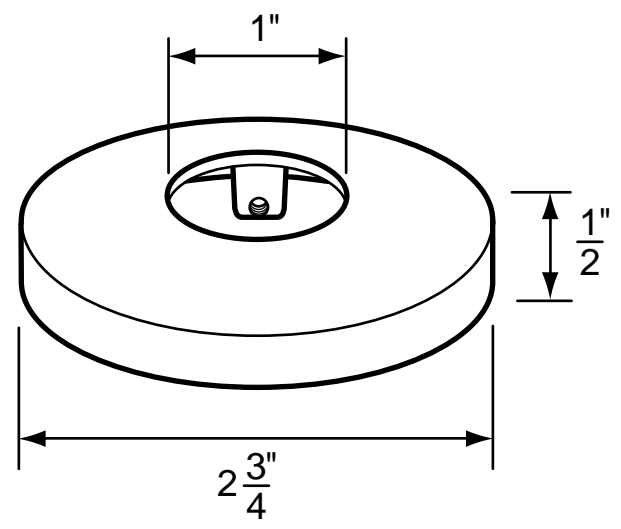

FOR SAVOY FAUCETS

NON OEM	ITEM	PKG
	SH1555 B	1 Per Bag

OEM	ITEM	PKG	REF #
	N/A	N/A	N/A

- Finish: Chrome
- Material: Zinc