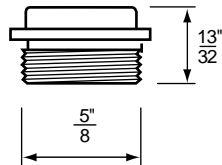

BIBB SEATS

NON OEM	ITEM	PKG
	SCB1190X	10 Per Bag

- Bibb Seats For Logan Faucets
- 5/8" x 27 Thread
- Finish: Brass
- Material: No-Lead Brass