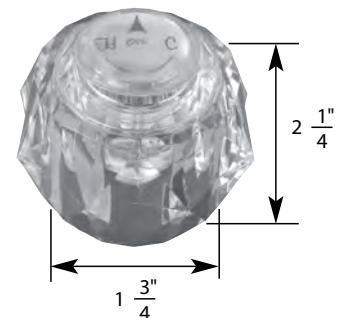

LAV/KITCHEN HANDLE FOR DELTA FAUCETS

NON OEM	ITEM	PKG	
	SH6809	1 Per Slide Card	
	SH6809 B	1 Per Bag	
OEM	ITEM	PKG	REF #
DELTA GENUINE PARTS	SHD6809 C	1 Per Clamshell	
	SHD6809	1 Per Bag	RP2389