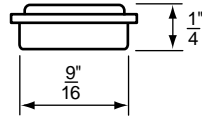

BIBB SEATS

NON OEM	ITEM	PKG
	SC1325	2 Per Card

- Bibb Seats For Price Pfister Faucets
- 21/32" x 18 Thread
- Finish: Chrome
- Material: Brass

BIBB SEATS

NON OEM	ITEM	PKG
	SCB1365	10 Per Bag

- Bibb Seats For Replac Faucets
- Snap-In 9/16"
- Finish: Brass
- Material: Brass