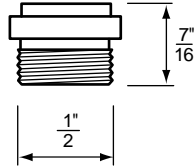

BIBB SEATS

NON OEM	ITEM	PKG
	SCB0888X	10 Per Bag

- Bibb Seats For Briggs Faucets
- 1/2" x 24 Thread
- Finish: Brass
- Material: No-Lead Brass