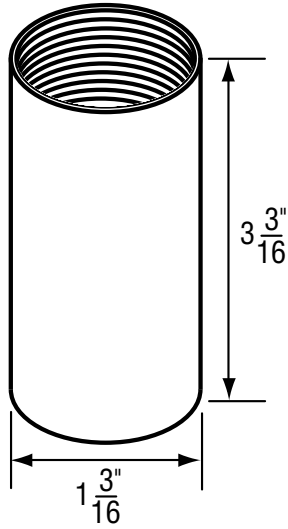

FOR PRICE PFISTER FAUCETS

NON OEM	ITEM	PKG
	SH1326	1 Per Card

OEM	ITEM	PKG	REF #
Price Pfister®	N/A	N/A	N/A

- Finish: Chrome
- Material: Brass

FOR PRICE PFISTER FAUCETS

NON OEM	ITEM	PKG
	SH1420	1 Per Card
	SH1420 B	1 Per Bag

OEM	ITEM	PKG	REF #
Price Pfister®	N/A	Bag	971-100A