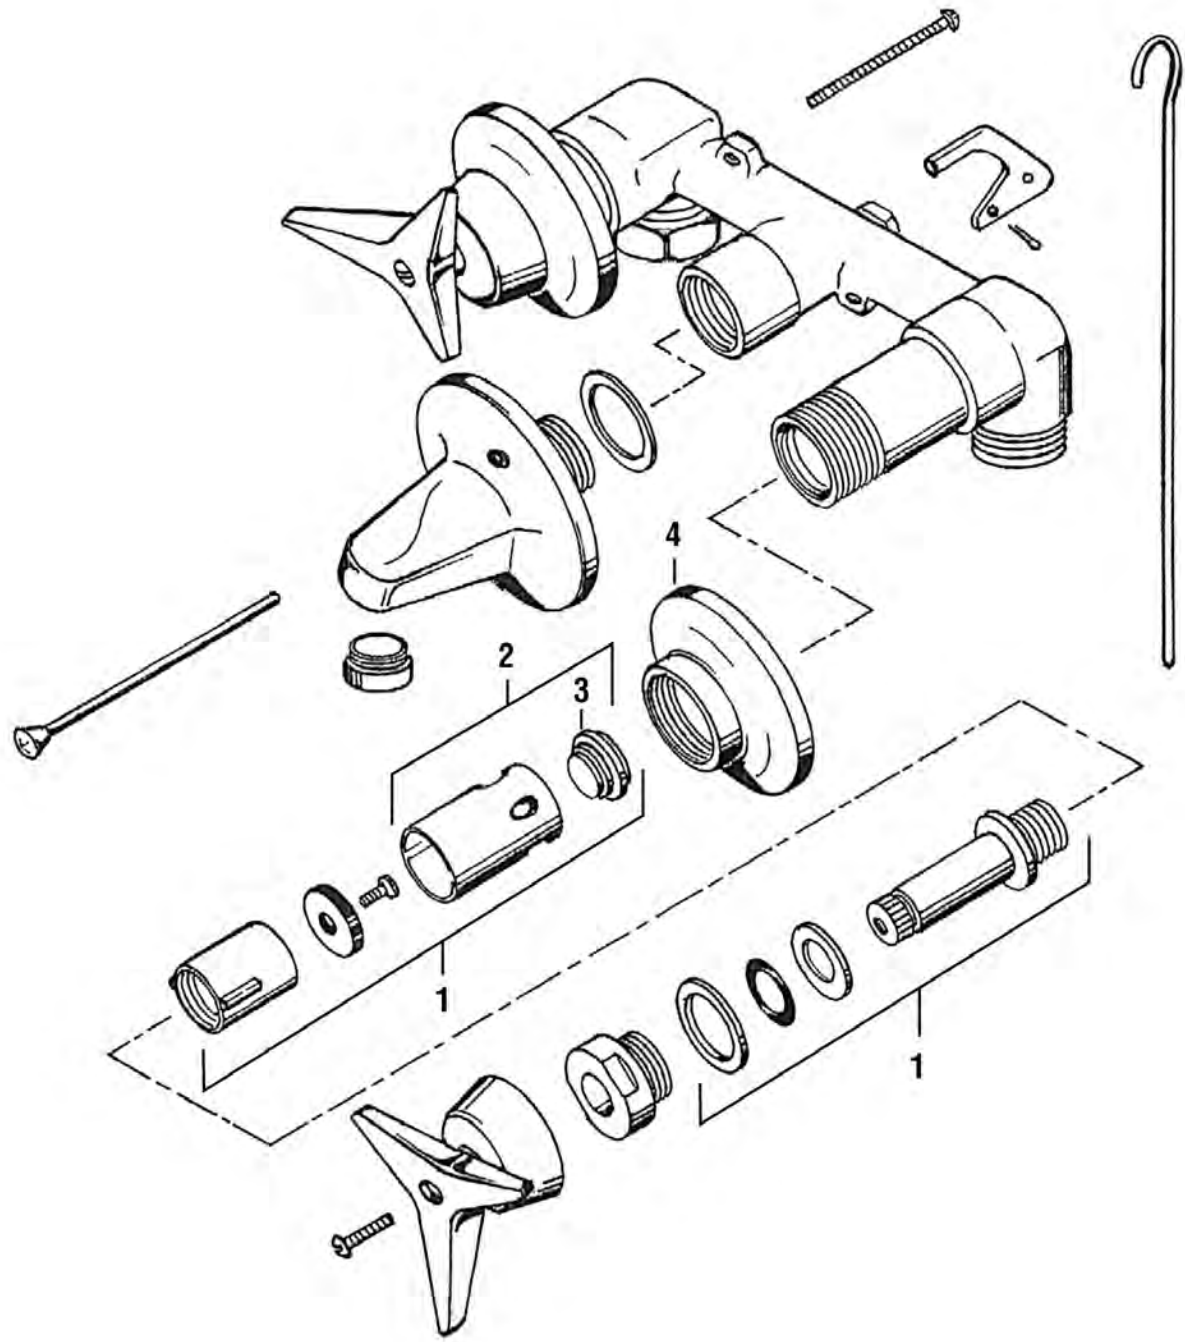

FOR KOHLER FAUCETS - TRITON MODEL K-8040

Part	STK No.	Description
1	ST1816X	Cold Stem for Valvet
	ST1815X	Hot Stem for Valvet (Not Pictured)
2	SH0300	Hot/Cold Barrel
3	SC1160X	Snap in Bibb Seat
4	SH1670 B	Escutcheon

FAUCET EXPLOSIONS