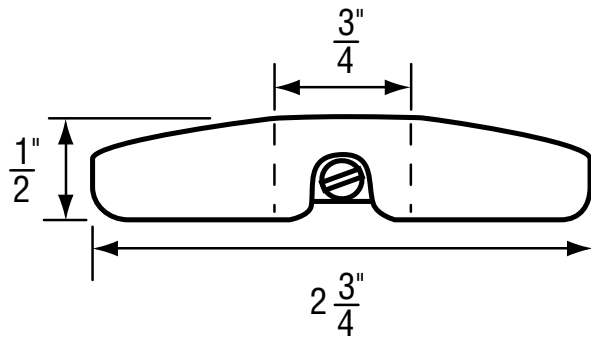

FOR AMERICAN STANDARD FAUCETS

NON OEM	ITEM	PKG
	SH1500	1 Per Card
	SH1500 B	1 Per Bag

OEM	ITEM	PKG	REF #
	N/A	Bag	72357-06

- Colony
- Finish: Chrome
- Material: Zinc