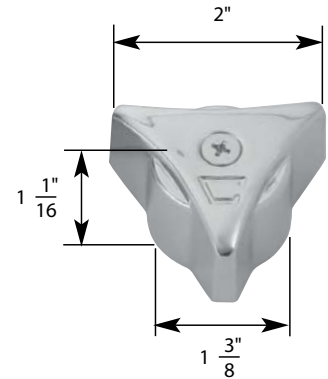

LAV/KITCHEN HANDLE FOR UNION BRASS FAUCETS

NON OEM	ITEM	PKG
	SH3161	2 Per Slide Card
	SH3161 B	2 Per Bag

OEM	ITEM	PKG	REF #
	N/A	Bag	1377 (80377/8)

- Finish: Chrome
- Material: Zinc
- Includes Hot and Cold Handles

STK No.	Description	STK No.	Description
SH0023	Handle Adapter	N/A	Diverter Handle Cap
SCB0456	Handle Screw	N/A	Single Lever Handle Cap
N/A	Hot Handle Cap	N/A	Single Lever Cartridge
N/A	Cold Handle Cap