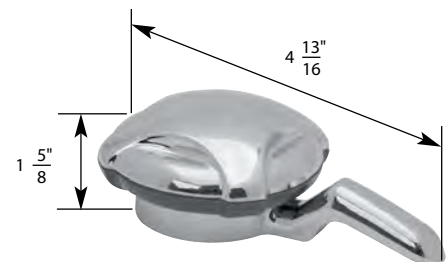

TUB/SHOWER HANDLE FOR MIXET FAUCETS

NON OEM	ITEM	PKG		
	N/A	N/A		
OEM	ITEM	PKG	REF #	
MIXET™	SHD7089 D	1 Per Slide Card		
	N/A	Bag	MULTRH LH	

Also Available In:

Faucet Rebuild Kits Tub/Shower - SKD0223, SKD0224

STK No.	Description	STK No.	Description
N/A	Handle Adapter	N/A	Diverter Handle Cap
N/A	Handle Screw	N/A	Single Lever Handle Cap
N/A	Hot Handle Cap	N/A	Single Lever Cartridge
N/A	Cold Handle Cap		

S/L
Single Lever

- Ultimate Volume & Temperature Control
- Finish: Chrome
- Material: Plastic