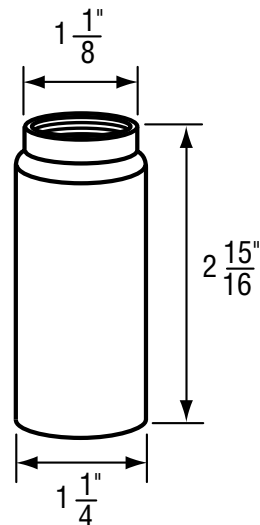

FOR SAVOY FAUCETS

NON OEM	ITEM	PKG
	SH1332	1 Per Card

OEM	ITEM	PKG	REF #
	N/A	Bag	30-F-92

- Finish: Chrome
- Material: Brass