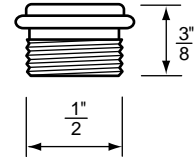

BIBB SEATS

NON OEM	ITEM	PKG
	SCB1415	10 Per Bag

- Bibb Seats For Royal Brass/Wolverine Faucets
- 1/2" x 24 Thread
- Finish: Brass
- Material: Brass