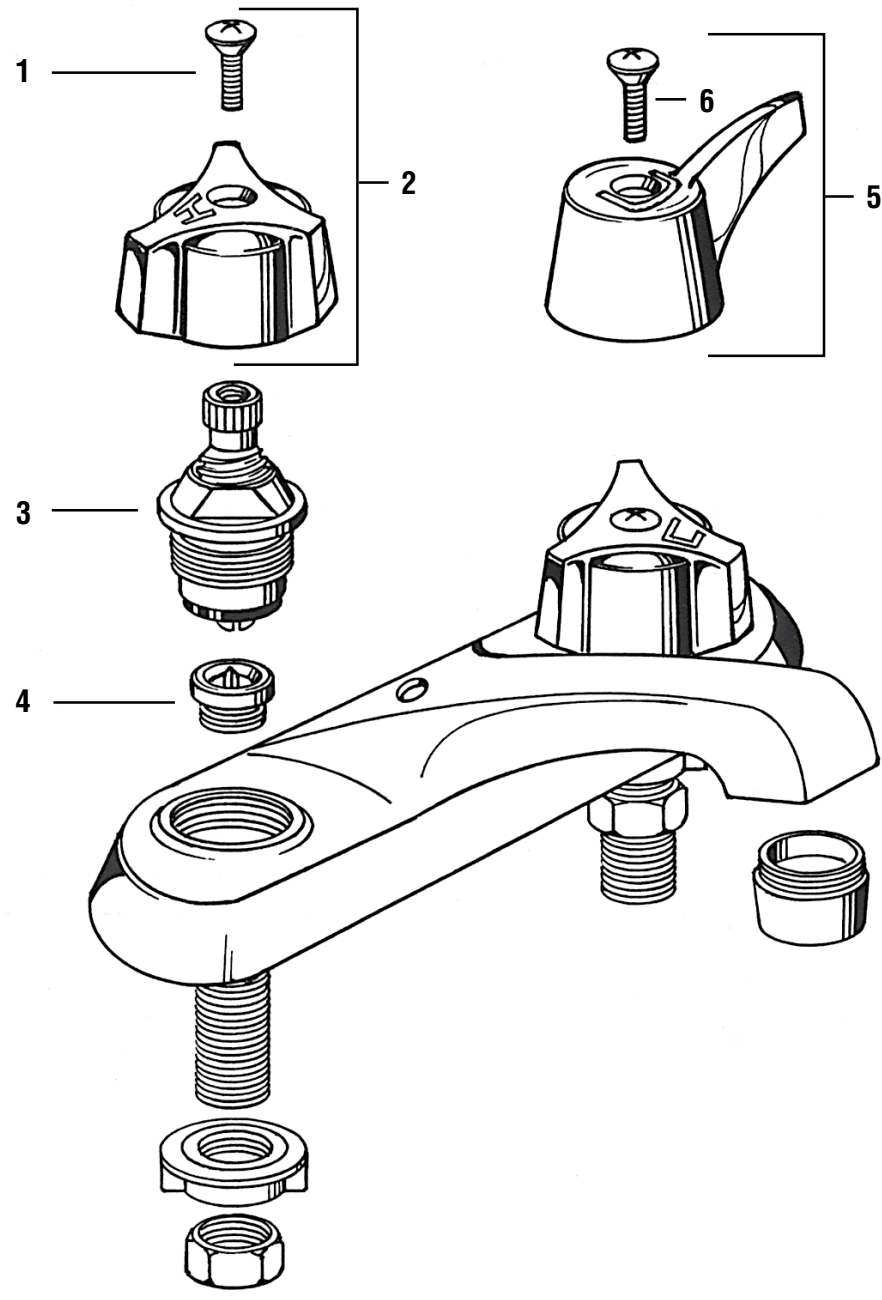

FOR UNION BRASS FAUCETS - MODELS 70-72

FAUCET EXPLOSIONS

Part	STK No.	Description
1	SCB0456	Handle Screws
2	SH3161	Hot and Cold Handle Pair
3	ST0154X	Hot Stem
	ST0155X	Cold Stem (not shown)
4	SC1874X	Bibb Seats (Pair)
5	SH3165	Hot and Cold Handle Pair
6	SCB0456	Handle Screws