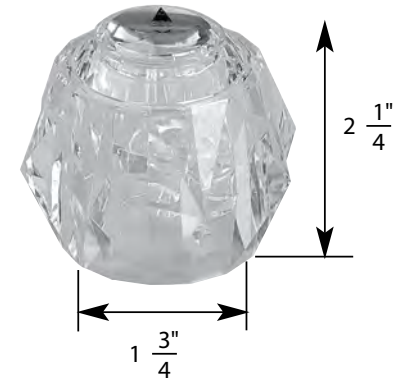

- Old Style 600 Series - Offset Broach
- Finish: Clear
- Material: Acrylic

S/L
Single/Lever

STK No.	Description	STK No.	Description
N/A	Handle Adapter	N/A	Diverter Handle Cap
SCB0473	Handle Screw	SH0251	Single Lever Handle Cap
N/A	Hot Handle Cap	N/A	Single Lever Cartridge
N/A	Cold Handle Cap		

TUB/SHOWER HANDLE FOR DELTA FAUCETS

NON OEM	ITEM	PKG	
	SH6812	1 Per Slide Card	
	SH6812 B	1 Per Bag	
OEM	ITEM	PKG	REF #
DELTA GENUINE PARTS	SHD6812 C	1 Per Slide Card	
	SHD6812	1 Per Bag	RP17451