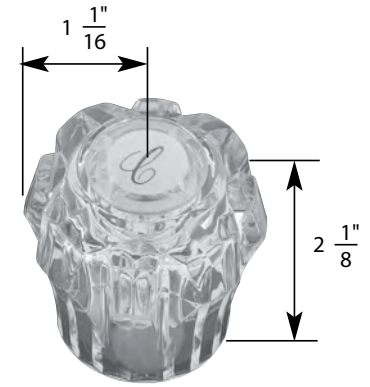

LAV/KITCHEN HANDLE FOR STERLING FAUCETS

NON OEM	ITEM	PKG
	SH2955	2 Per Slide Card

OEM	ITEM	PKG	REF #
	N/A	Bag	A8369

STK No.	Description	STK No.	Description
SH0014	Handle Adapter	N/A	Diverter Handle Cap
SCB0459	Handle Screw	N/A	Single Lever Handle Cap
N/A	Hot Handle Cap	N/A	Single Lever Cartridge
N/A	Cold Handle Cap		

H
Hot

C
Cold

- Finish: Clear
- Material: Acrylic
- Includes Hot and Cold Handles