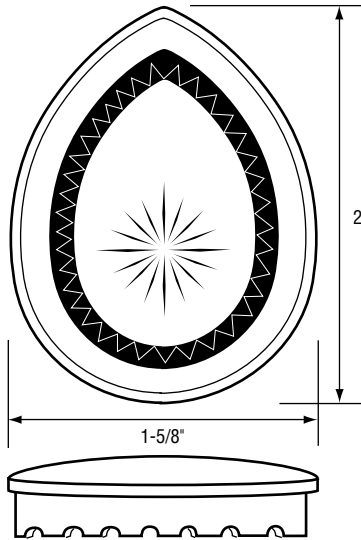

- Finish: Clear
- Material: Acrylic

FOR MOEN FAUCETS

NON OEM	ITEM	PKG
	SH0300	1 Per Card

- Finish: Clear
- Material: Acrylic

FOR MOEN FAUCETS

NON OEM	ITEM	PKG
	SH0304	1 Per Card
	SHB0304	5 Per Bag

- Chateau
- Finish: Clear
- Material: Acrylic