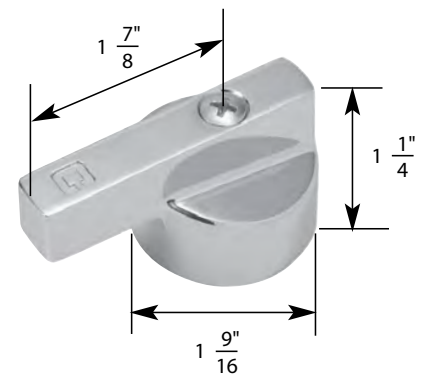

LAV/KITCHEN/TUB/SHOWER HANDLE FOR AMERICAN STANDARD FAUCETS

NON OEM	ITEM	PKG
	SH2005	2 Per Slide Card

OEM	ITEM	PKG	REF #
	N/A	Bag	841-121/123

STK No.	Description	STK No.	Description
SH0020	Handle Adapter	N/A	Diverter Handle Cap
N/A	Handle Screw	N/A	Single Lever Handle Cap
N/A	Hot Handle Cap	N/A	Single Lever Cartridge
N/A	Cold Handle Cap		

- Heritage
- Finish: Chrome
- Material: Zinc
- Includes Hot and Cold Handles