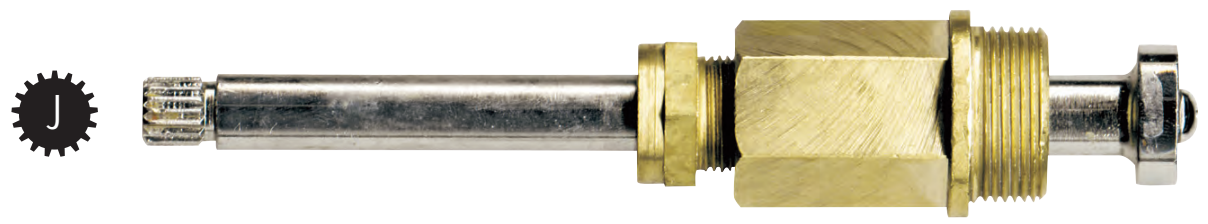

11

12

STK No.	Description	STK No.	Description
SC2116	Bibb Washer	SC0232	Cap Thread Gasket
N/A	Bibb Screw	SC0101	Bonnet Packing
SC0888X	Bibb Seat	N/A	Handle
SH0023	Handle Adapter	N/A	O-Ring

Most Common Handle - N/A

- Compression Stem
- Finish: Brass and Chrome
- Material: Brass
- Length 11 (5-1/2")