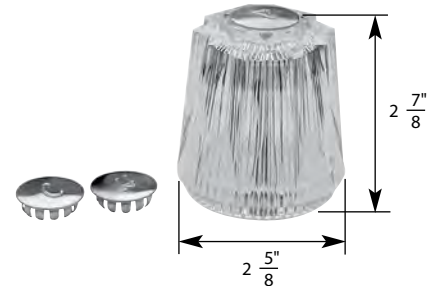

- Old Style Windsor
- Finish: Clear and Polished Brass
- Material: Acrylic
- Includes Handle with Hot, Cold, and Diverter Caps

STK No.	Description	STK No.	Description
SHB0027	Handle Adapter	N/A	Diverter Handle Cap
SCB0456	Handle Screw	N/A	Single Lever Handle Cap
N/A	Hot Handle Cap	N/A	Single Lever Cartridge
N/A	Cold Handle Cap		

TUB/SHOWER HANDLE FOR PRICE PFISTER FAUCETS

NON OEM	ITEM	PKG
	SH4995	1 Per Slide Card
	SH4995 B	1 Per Bag

OEM	ITEM	PKG	REF #
Price Pfister®	N/A	Bag	940-740A