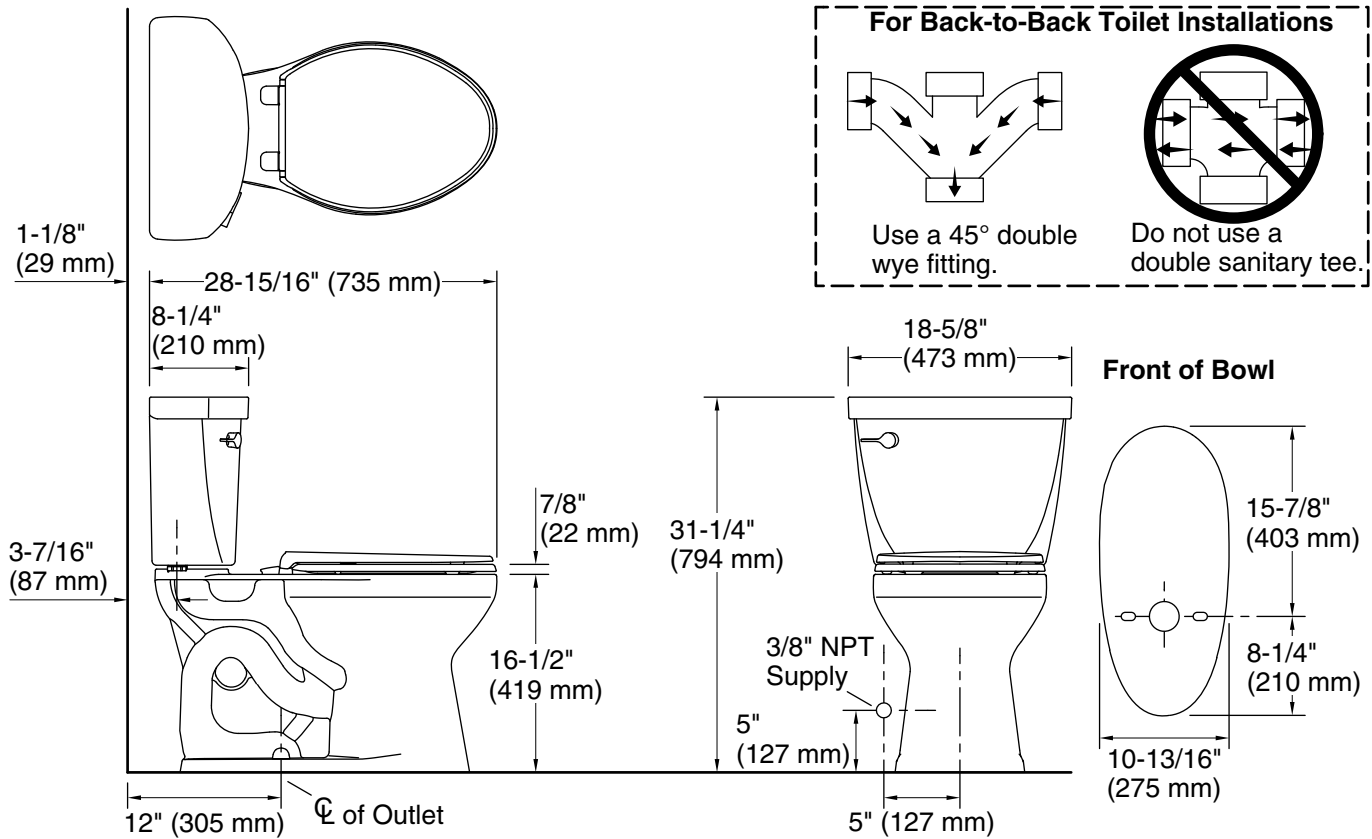

### Features

- Two-piece design.
- Elongated bowl offers added room and comfort.
- Comfort Height® feature offers chair-height seating that makes sitting down and standing up easier for most adults.
- 1.28 gpf (4.8 lpf).
- Left-hand Polished Chrome trip lever.
- 2-1/8" (54 mm) fully-glazed trapway.
- Revolution 360® swirl-flushing technology generates a forceful swirling motion to keep the bowl cleaner, longer.
- Sanitary guard where bowl and tank meet for ease of cleaning.
- CleanCoat™ technology inhibits the growth of water scale and mineral stains for improved ease of cleaning.
- Coordinates with other products in the Cimarron collection.

### Installation

- Standard 12" (305 mm) rough-in.
- Seat and supply line sold separately.

# Cimarron® Comfort Height®

Two-piece elongated 1.28 gpf chair height toilet

K-31621

## Technical Information

All product dimensions are nominal.

- Waste Outlet: Floor
- Bowl shape: Elongated
- Flush type: AquaPiston®, Revolution 360®
- Trap passageway: 2-1/8" (54 mm)
- Water Consumption
  - Full: 1.28 gpf (4.8 lpf)
- Water surface size: 10-3/8" x 8-1/8" (264 mm x 206 mm)
- Rim to water surface: 6-5/8" (168 mm)
- Seat-mounting holes: 5-1/2" (140 mm)