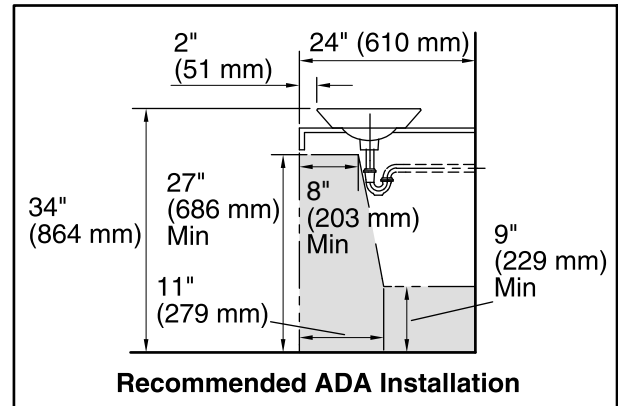

**Technical Information**

All product dimensions are nominal.

- Bowl configuration: Single
- Installation: Wall-mount, Vessel
- Bowl area (Only): Diameter: 15-7/8" (403 mm)  
Water depth: 4-1/4" (108 mm)
- Drain hole: 1-3/4" (44 mm)
- Template: 1002980-7, required, included

**Notes**

Install this product according to the installation instructions.

\*Spout must be 5" (127 mm) long (min) for adequate clearance into the bathroom sink when installed with centerline as shown.

**NOTICE:** Countertop manufacturer or cutter must use the cut-out template provided with the product, or a current one provided by Kohler Co. (call 1-800-4-KOHLER). Kohler Co. is not responsible for cut-out errors when the incorrect cut-out template is used.