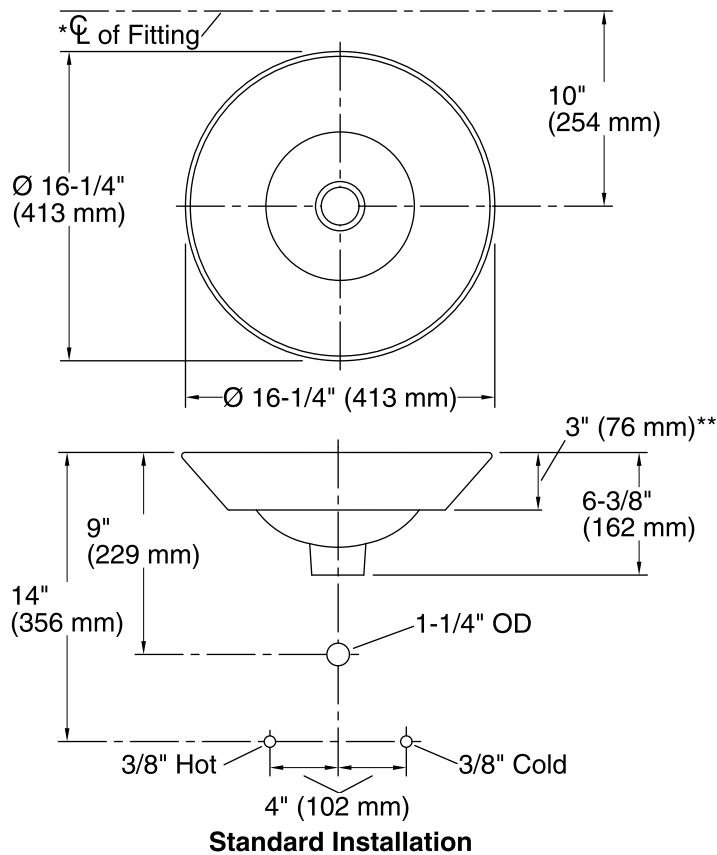

**Technical Information**

All product dimensions are nominal.

- Bowl configuration: Single
- Installation: Wall-mount, Vessel
- Bowl area (Only): Diameter: 15-7/8" (403 mm)  
Water depth: 4-1/4" (108 mm)
- Drain hole: 1-3/4" (44 mm)
- Template: 1002980-7, required, included

**Notes**

Install this product according to the installation instructions.

\*Spout must be 5" (127 mm) long (min) for adequate clearance into the bathroom sink when installed with centerline as shown.

**NOTICE:** Countertop manufacturer or cutter must use the cut-out template provided with the product, or a current one provided by Kohler Co. (call 1-800-4-KOHLER). Kohler Co. is not responsible for cut-out errors when the incorrect cut-out template is used.