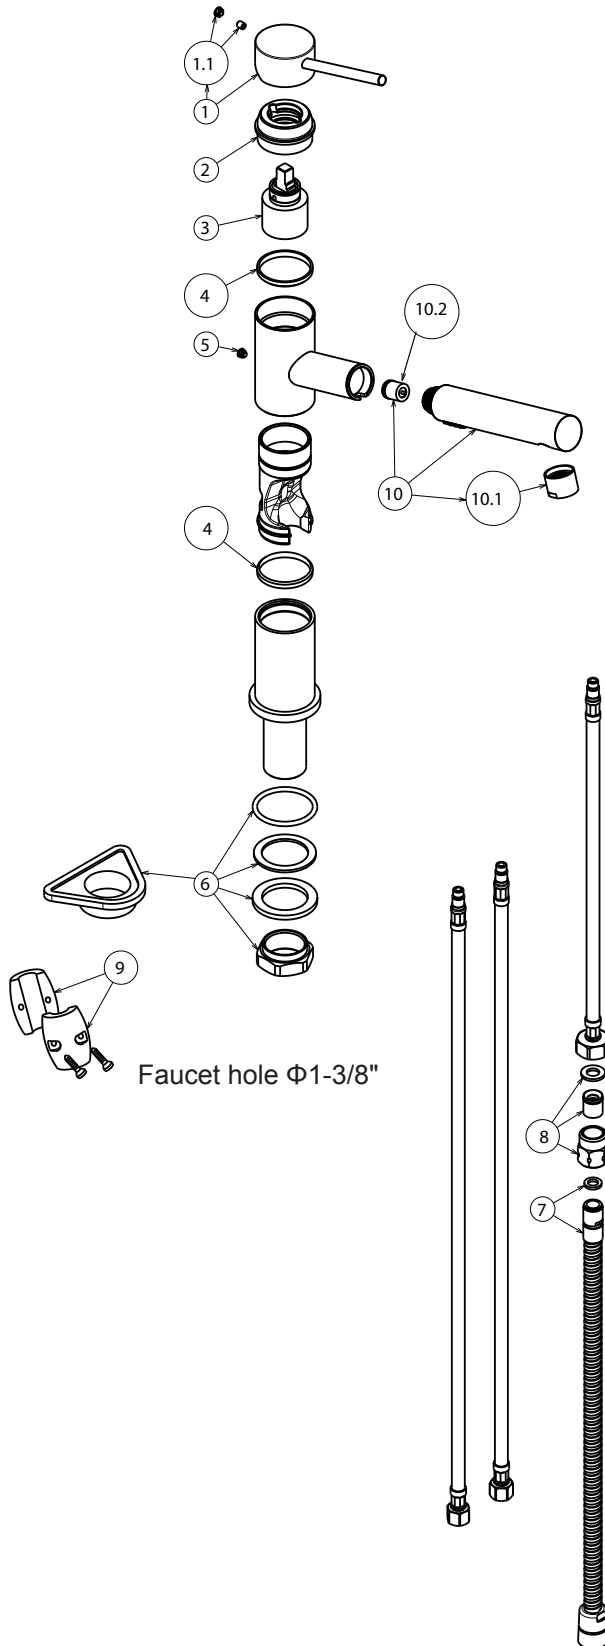

FEATURES

- Solid brass body
- Ceramic disk cartridge
- Extendable dual pull-out spray
- 2.2 GPM flow rate
- Installation in a 1-3/8" hole
- Color coded hot and cold supply lines
- 130 degree spout swivel
- 1-3/4" maximum deck thickness

JOB INFORMATION

Job Name: _____

Contact: _____

Date Specified: _____

Specifier: _____

Contractor: _____

NOMINAL DIMENSIONS

Model 441488 shown

REACH	SPOUT HEIGHT	FAUCET HEIGHT
8"	6"	8-1/2"

See next page for exploded parts drawing and parts list.

BLANCO AMERICA

800.451.5782

www.blancoamerica.com

© 2013 BLANCO AMERICA

7/13

SPEC-003

REPAIR PART GUIDE

Num.	Description	Part #
1,1.1	Handle - Chrome	441887
1.1	Handle - Screw and Cap	440889
2	Cartridge lock nut	441889
3	Cartridge	440877
4,5	Inner body ring set and screw	441891
6	Mounting assembly	441892
7	Spray hose	440878
8	Check valve	441874
9	Weight	441917
10	Handspray - Chrome	441447
10.1	Aerator	440905
10.2	Flow regulator 2.2 GPM	441448