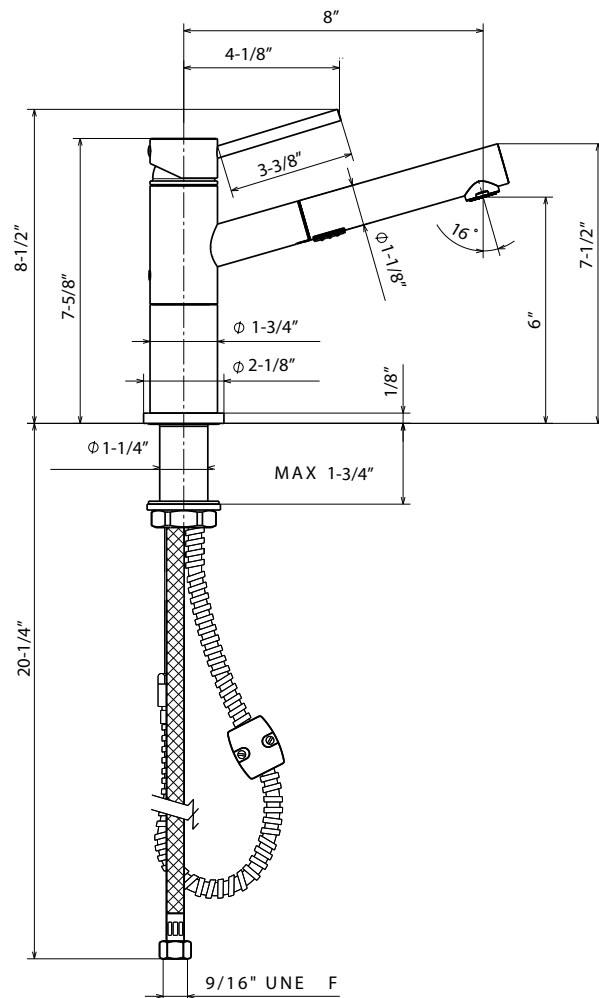

FEATURES

- Solid brass body
- Ceramic disk cartridge
- Extendable dual pull-out spray
- 2.2 GPM flow rate
- Installation in a 1-3/8" hole
- Color coded hot and cold supply lines
- 130 degree spout swivel
- 1-3/4" maximum deck thickness

JOB INFORMATION

Job Name: _____

Contact: _____

Date Specified: _____

Specifier: _____

Contractor: _____

NOMINAL DIMENSIONS

Model 441488 shown

REACH	SPOUT HEIGHT	FAUCET HEIGHT
8"	6"	8-1/2"

See next page for exploded parts drawing and parts list.

BLANCO AMERICA

800.451.5782

www.blancoamerica.com

© 2013 BLANCO AMERICA

7/13

SPEC-003

REPAIR PART GUIDE

Num.	Description	Part #
1,1.1	Handle - Chrome	441887
1.1	Handle - Screw and Cap	440889
2	Cartridge lock nut	441889
3	Cartridge	440877
4,5	Inner body ring set and screw	441891
6	Mounting assembly	441892
7	Spray hose	440878
8	Check valve	441874
9	Weight	441917
10	Handspray - Chrome	441447
10.1	Aerator	440905
10.2	Flow regulator 2.2 GPM	441448