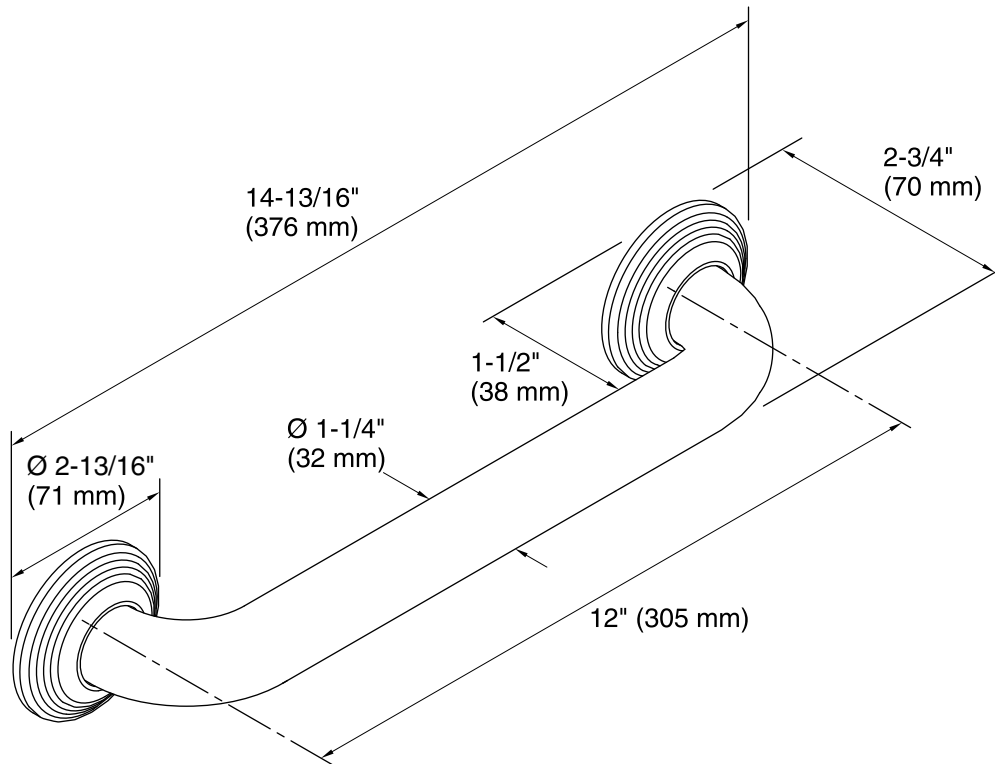

Technical Information

All product dimensions are nominal.

Notes

Measure your actual product for roughing-in details.

WARNING: Risk of personal injury. The wall plates on the grab bar must be mounted to a brace between the wall studs. This will ensure that the weight of the user is adequately supported.