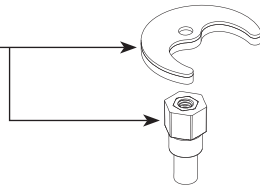

■ Order by Part Number

<b>M•POWER<sup>®</sup></b>	
<b>Transitional Style</b>	
<b>Electronic Soap Dispenser</b>	
<b>MODEL</b>	<b>FINISH</b>
8558	Chrome

Spacer, Gasket, and  
Mounting Stud  
(For use with top mounted  
sink lip heights up to  
approximately 13/16 in.)

**181148**

Soap Vandal Sheathing  
(Soap Tube not included)

**182419**

Soap Net  
**182418**

Wire Vandal Sheathing  
**182420**

Mounting Hardware

**182423**

Installation Tool

**118305**

D-Cell Battery Box  
(Batteries not included)

**182421**

Soap Tube, O-ring,  
Spout Barb, & Soap Net  
(Tube Sheathing not included)  
(Nylon Washer is for use on  
models made before Jan. 1, 2017)

**182417**

Mounting Bracket,  
Vandal Shield &  
Mounting Hardware  
(Key included)

**182416**

Soap Dispenser –  
Sensor, Bracket, & Screw  
(Only for use with  
Soap Dispenser)

**182422**

Electronics Box

**182415**