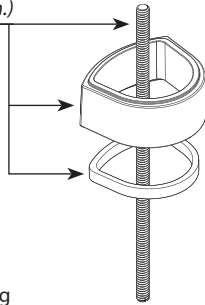

■ Order by Part Number

<b>M•POWER<sup>®</sup></b>	
<b>Transitional Style</b>	
<b>Electronic Soap Dispenser</b>	
<b>MODEL</b>	<b>FINISH</b>
8558	Chrome

Spacer, Gasket, and  
Mounting Stud  
(For use with top mounted  
sink lip heights up to  
approximately 13/16 in.)

**181148**

Soap Vandal Sheathing  
(Soap Tube not included)

**182419**

Soap Net  
**182418**

Wire Vandal Sheathing  
**182420**

Mounting Hardware

**182423**

Installation Tool

**118305**

D-Cell Battery Box  
(Batteries not included)

**182421**

Soap Tube, O-ring,  
Spout Barb, & Soap Net  
(Tube Sheathing not included)  
(Nylon Washer is for use on  
models made before Jan. 1, 2017)

**182417**

Mounting Bracket,  
Vandal Shield &  
Mounting Hardware  
(Key included)

**182416**

Soap Dispenser –  
Sensor, Bracket, & Screw  
(Only for use with  
Soap Dispenser)

**182422**

Electronics Box

**182415**