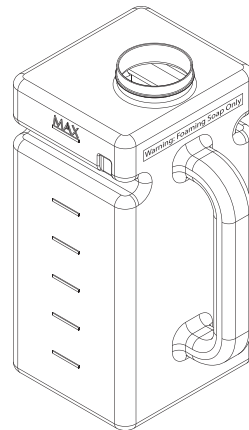

■ Order by Part Number

<b>M•POWER<sup>®</sup></b>	
<b>Transitional Style</b>	
<b>Electronic Soap Dispenser</b>	
<b>MODEL</b>	<b>FINISH</b>
8558	Chrome

Spacer, Gasket, and  
Mounting Stud  
(For use with top mounted  
sink lip heights up to  
approximately 13/16 in.)

**118305**

D-Cell Battery Box  
(Batteries not included)

**182421**

Soap Tube, O-ring,  
Spout Barb, & Soap Net  
(Tube Sheathing not included)  
(Nylon Washer is for use on  
models made before Jan. 1, 2017)

**182417**

Mounting Bracket,  
Vandal Shield &  
Mounting Hardware  
(Key included)

**182416**

Soap Dispenser –  
Sensor, Bracket, & Screw  
(Only for use with  
Soap Dispenser)

**182422**

Electronics Box

**182415**

Non-drip Foam Soap Pump

**182413**

1500mL Soap Bottle

**182414**

**AC Conversion Kit**

AC Transformer  
(up to 8 devices)

**104630**

Faucet AC Connector  
(1 per device)