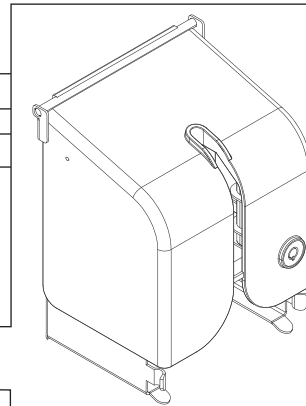

■ Order by Part Number

M•POWER®	
Transitional Style	
Electronic Soap Dispenser	
MODEL	FINISH
8558	Chrome

Spacer, Gasket, and
Mounting Stud
(For use with top mounted
sink lip heights up to
approximately 13/16 in.)

181148

Soap Vandal Sheathing
(Soap Tube not included)

182419

Soap Net
182418

Wire Vandal Sheathing
182420

Mounting Hardware

182423

Installation Tool

118305

D-Cell Battery Box
(Batteries not included)

182421

Soap Tube, O-ring,
Spout Barb, & Soap Net
(Tube Sheathing not included)
(Nylon Washer is for use on
models made before Jan. 1, 2017)

182417

Mounting Bracket,
Vandal Shield &
Mounting Hardware
(Key included)

182416

Soap Dispenser –
Sensor, Bracket, & Screw
(Only for use with
Soap Dispenser)

182422

Electronics Box

182415

Non-drip Foam Soap Pump

182413

1500mL Soap Bottle

182414

AC Conversion Kit

AC Transformer
(up to 8 devices)

104630

Faucet AC Connector
(1 per device)

182538