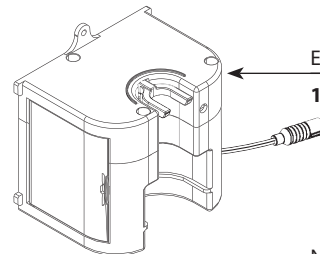

**118305**

D-Cell Battery Box  
(Batteries not included)

**182421**

Soap Tube, O-ring,  
Spout Barb, & Soap Net  
(Tube Sheathing not included)  
(Nylon Washer is for use on  
models made before Jan. 1, 2017)

**182417**

Mounting Bracket,  
Vandal Shield &  
Mounting Hardware  
(Key included)

**182416**

Soap Dispenser –  
Sensor, Bracket, & Screw  
(Only for use with  
Soap Dispenser)

**182422**

Electronics Box

**182415**

Non-drip Foam Soap Pump

**182413**

1500mL Soap Bottle

**182414**

**AC Conversion Kit**

AC Transformer  
(up to 8 devices)

**104630**

Faucet AC Connector  
(1 per device)