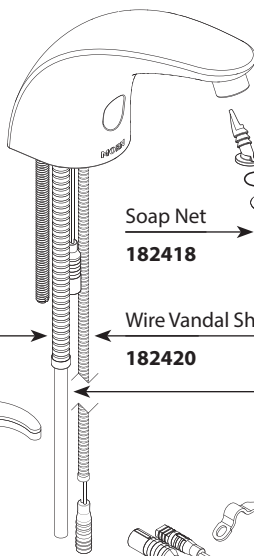

■ Order by Part Number

<b>M•POWER<sup>®</sup></b>	
<b>Transitional Style</b>	
<b>Electronic Soap Dispenser</b>	
<b>MODEL</b>	<b>FINISH</b>
8558	Chrome

Spacer, Gasket, and  
Mounting Stud  
(For use with top mounted  
sink lip heights up to  
approximately 13/16 in.)

**181148**

Soap Vandal Sheathing  
(Soap Tube not included)

**182419**

Soap Net  
**182418**

Wire Vandal Sheathing  
**182420**

Mounting Hardware

**182423**

Installation Tool

**118305**

D-Cell Battery Box  
(Batteries not included)

**182421**

Soap Tube, O-ring,  
Spout Barb, & Soap Net  
(Tube Sheathing not included)  
(Nylon Washer is for use on  
models made before Jan. 1, 2017)

**182417**

Mounting Bracket,  
Vandal Shield &  
Mounting Hardware  
(Key included)

**182416**

Soap Dispenser –  
Sensor, Bracket, & Screw  
(Only for use with  
Soap Dispenser)

**182422**

Electronics Box

**182415**