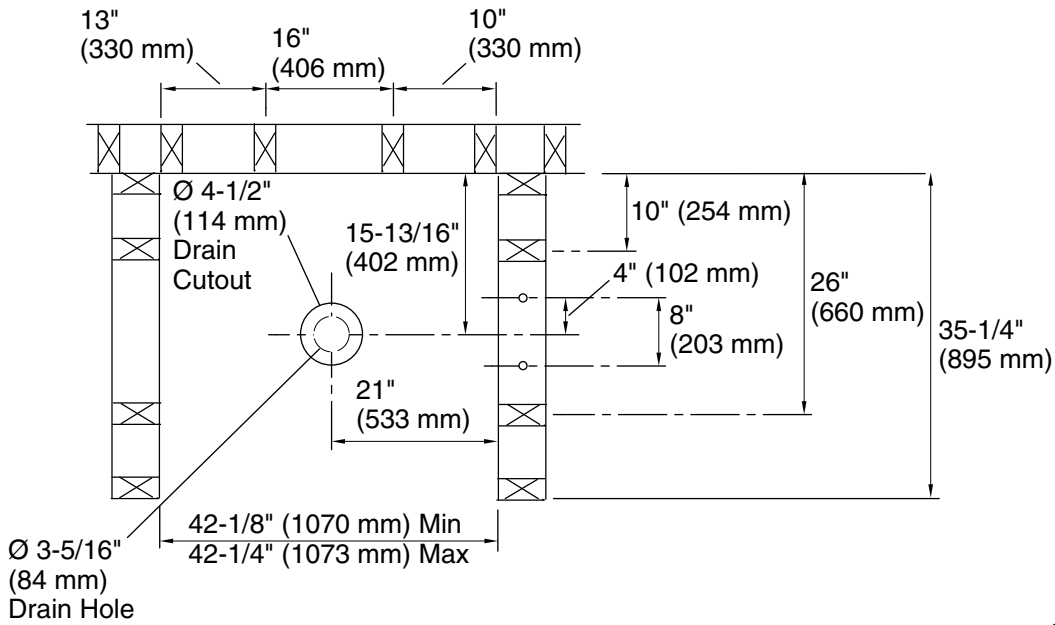

Ensemble™

42" x 34" shower base
72111100

Features

- 4-1/2" (114 mm) threshold.
- Durable high-gloss finish with molded-in textured floor.
- Center drain.
- Suitable for tile-down applications.
- Compatible with Ensemble™ tile complete wall set and Ensemble™ curve complete wall set (series 7211 or 7221)

Color	Code	Description
	0	White
	96	KOHLER Biscuit

Technical Information

All product dimensions are nominal.

Installation: Three-wall alcove

Drain location: Center

Notes

Install this product according to the installation instructions.

Studs should be positioned roughly as shown.

Double studding is recommended for pivot shower door installations.