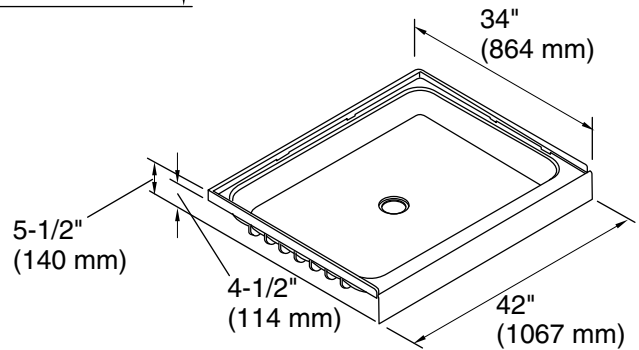

Ensemble™

42" x 34" shower base
72111100

Features

- 4-1/2" (114 mm) threshold.
- Durable high-gloss finish with molded-in textured floor.
- Center drain.
- Suitable for tile-down applications.
- Compatible with Ensemble™ tile complete wall set and Ensemble™ curve complete wall set (series 7211 or 7221)

Color	Code	Description
	0	White
	96	KOHLER Biscuit

Technical Information

All product dimensions are nominal.

Installation: Three-wall alcove

Drain location: Center

Notes

Install this product according to the installation instructions.