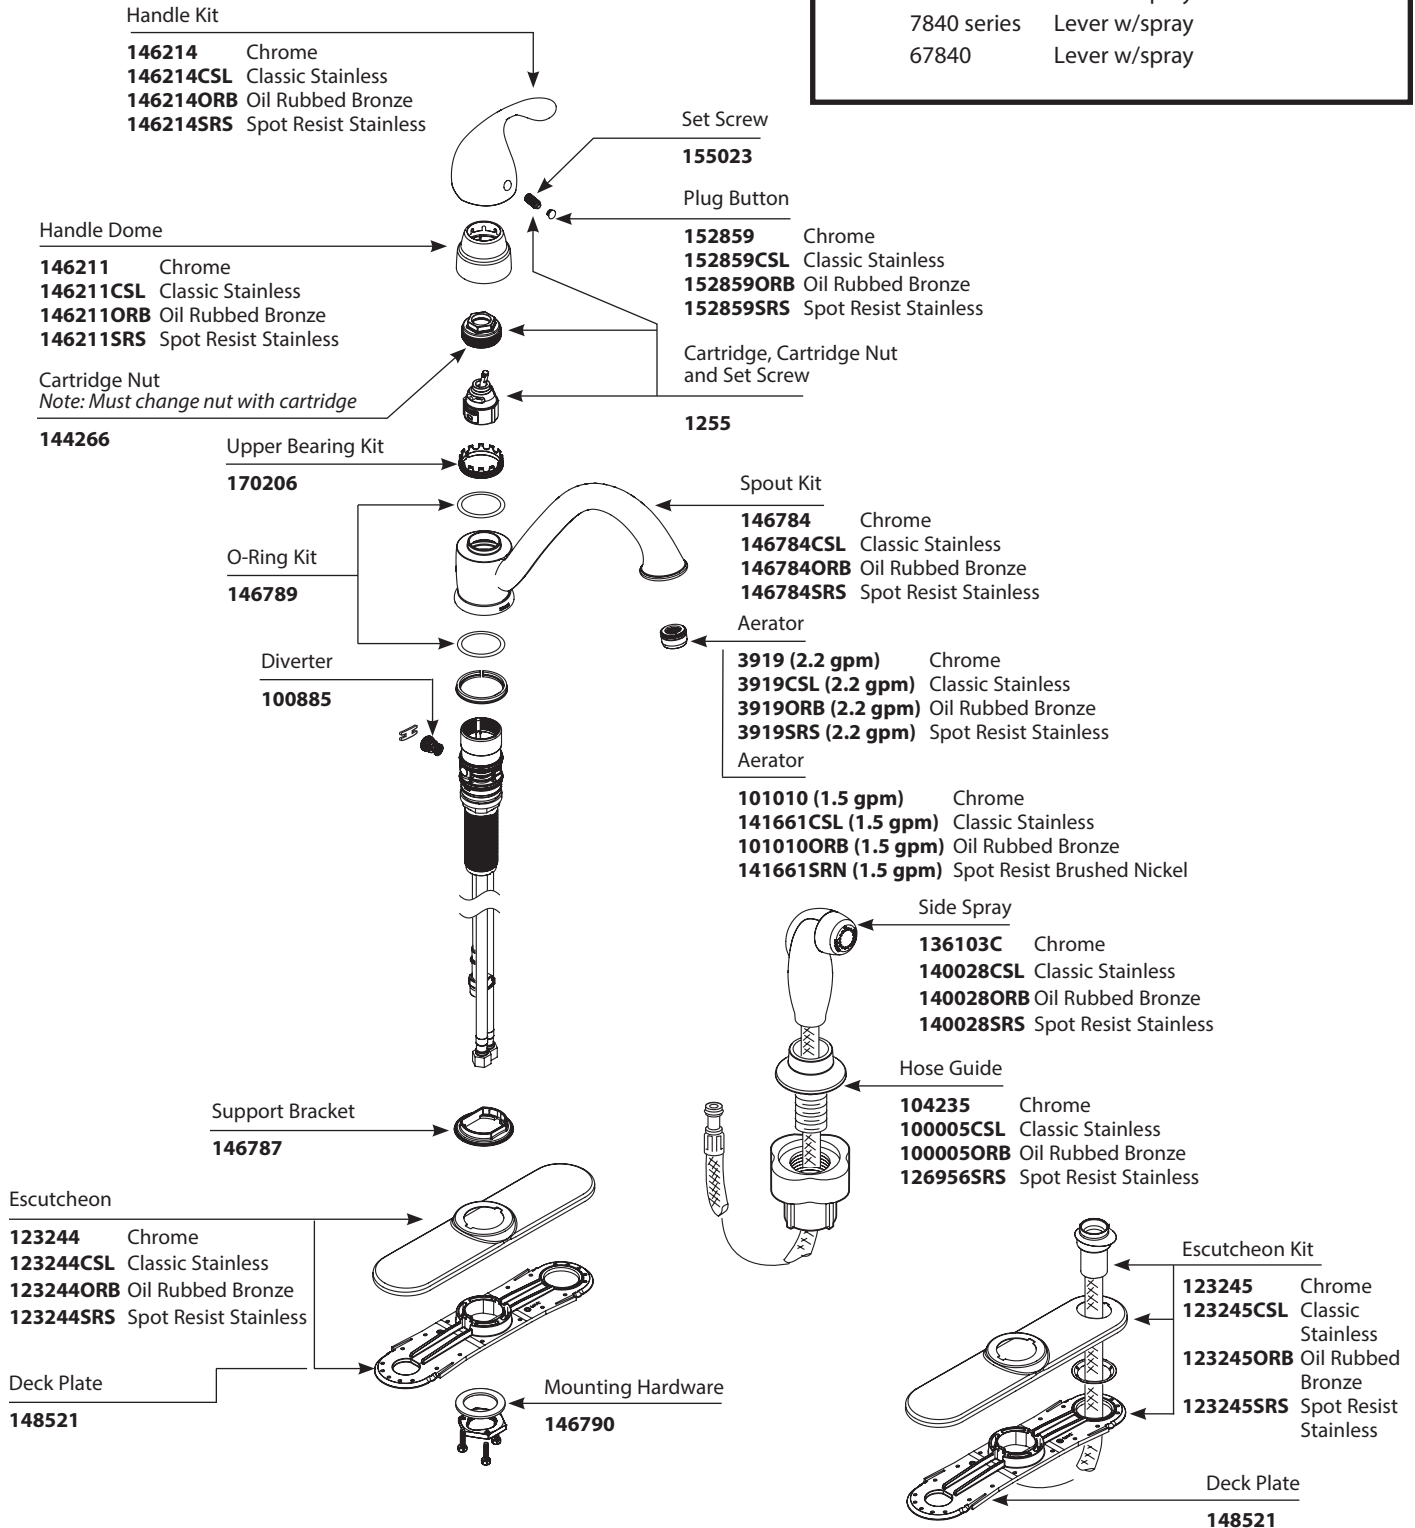

Buy it for looks. Buy it for life.®

■ Order by Part Number

*There is more than 1 version of this model.
Page down to identify the version you have.*

Illustrated Parts

CAMERIST™ Single-Handle Kitchen Faucet

MODEL	TYPE
7825 series	Lever
7835 series	Lever w/spray in deck
7840 series	Lever w/spray
67840	Lever w/spray

Buy it for looks. Buy it for life.®

■ Order by Part Number

Illustrated Parts

CAMERIST™ Single-Handle Kitchen Faucet

MODEL	TYPE
7825 series	Lever
7835 series	Lever w/spray in deck
7840 series	Lever w/spray
67840	Lever w/spray

Handle Kit

- 146214** Chrome
- 146214CSL** Classic Stainless
- 146214ORB** Oil Rubbed Bronze

Set Screw

Diverter

100885

Side Spray

- 136103C** Chrome
- 140028CSL** Classic Stainless
- 140028ORB** Oil Rubbed Bronze

Hose Guide

- 104235** Chrome
- 100005CSL** Classic Stainless
- 100005ORB** Oil Rubbed Bronze

Support Bracket