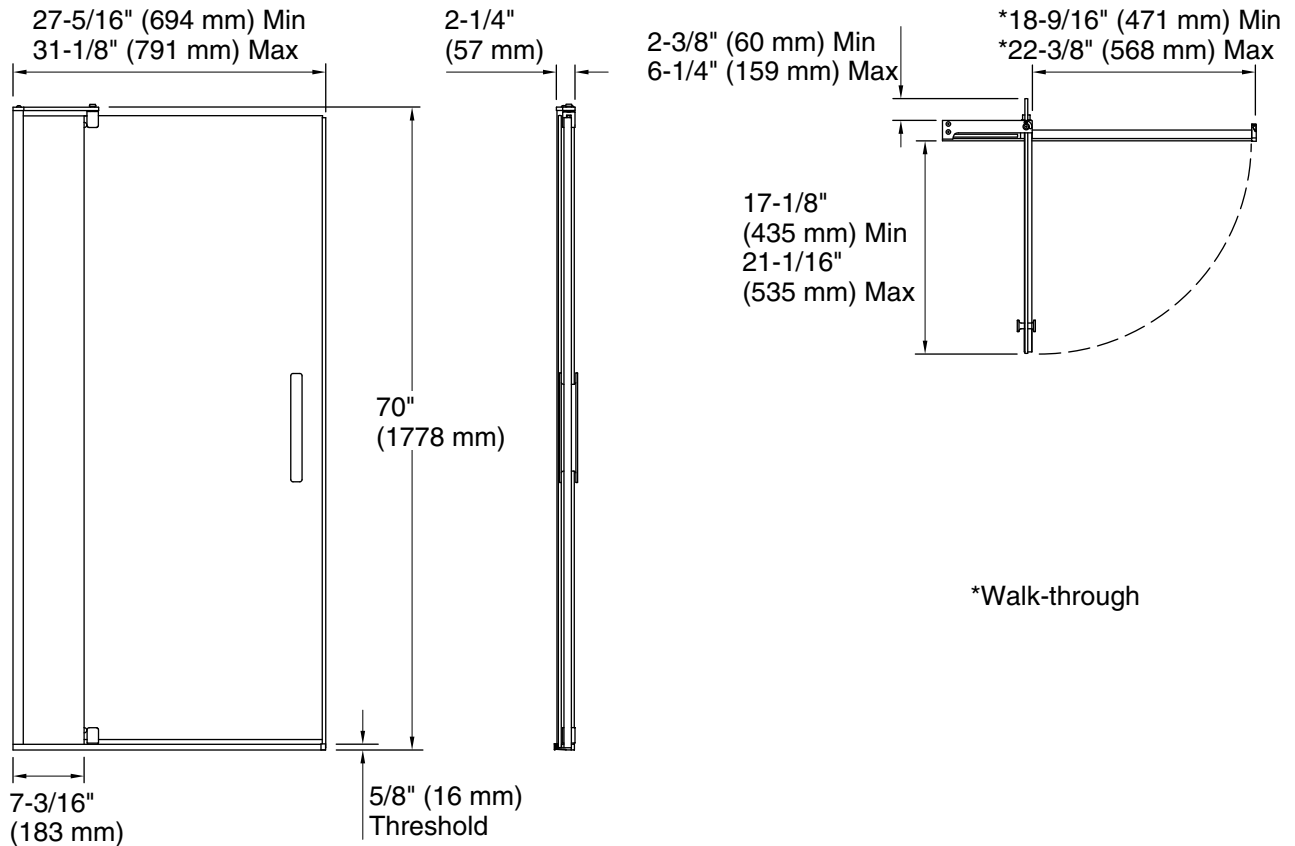

Technology

- Frameless, 1/4-inch-thick Frosted tempered glass.
- Self-closing mechanism offers superior performance and security against water leakage.
- Ultra-low threshold creates easy entry and exit to the showering space.
- Maximum width adjustability.

Installation

- Out-of-plumb adjustability simplifies installation.
- Door can be installed to open to the left or right to suit your bathroom layout.
- Pivot shower door.
- Not for use in hospitality.

Recommended Products/Accessories

Technical Information

All product dimensions are nominal.

Installation type:	For shower base installation
Opening style:	Pivot
Opening Width - Min:	27-5/16" (694 mm)
Opening Width - Max:	31-1/8" (791 mm)
Walk-through - Min:	18-9/16" (471 mm)
Walk-through - Max:	22-3/8" (568 mm)
Base-To-Wall Radius - Max:	3/8" (10 mm)
Glass thickness:	1/4" (6 mm)
Glass coating:	CleanCoat®

Notes

Install this product according to the installation guide.

Strike jamb is made of clear plastic and may not cover existing shower door holes.

NOTICE: The vertical opening should be a minimum of 74" (1880 mm) to allow clearance for installation.