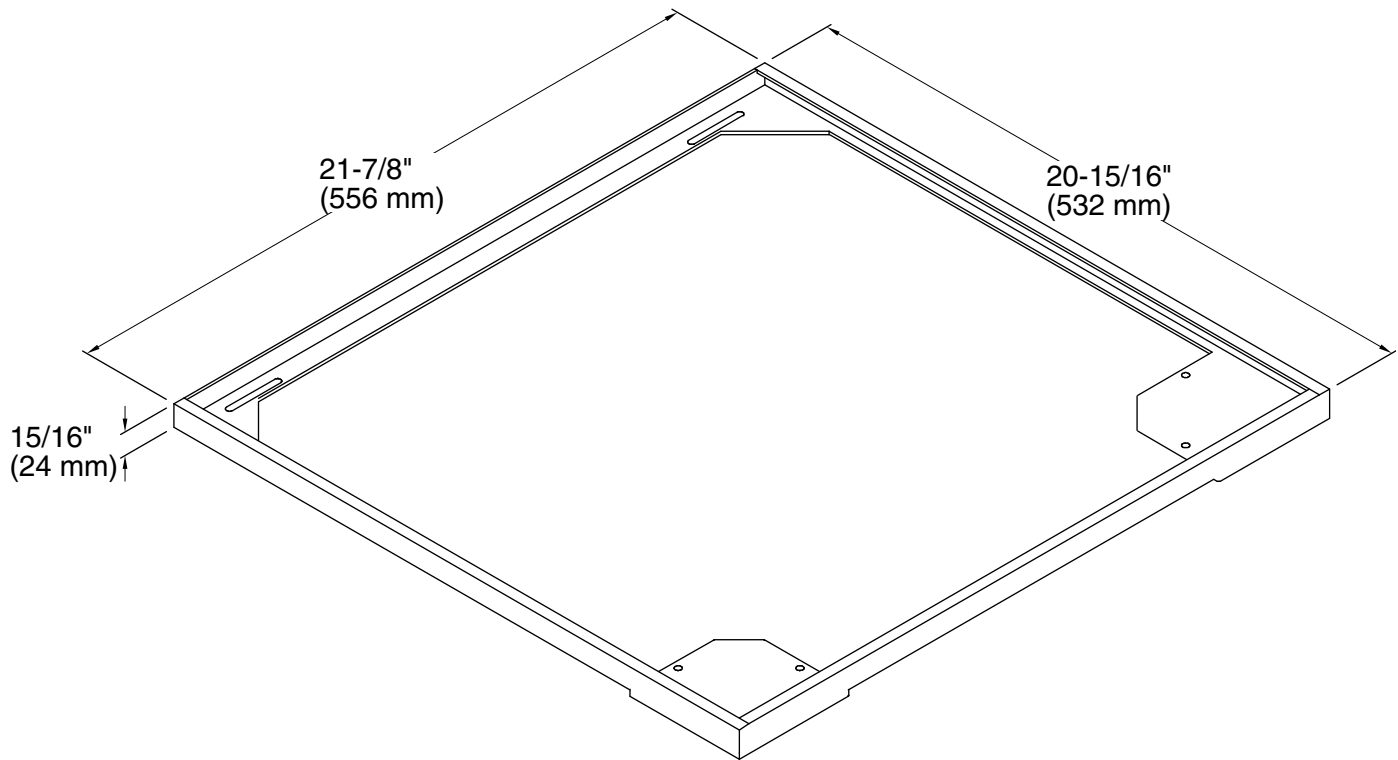

Technical Information

All product dimensions are nominal.

Material: Metal

Notes

Install this product according to the installation guide.