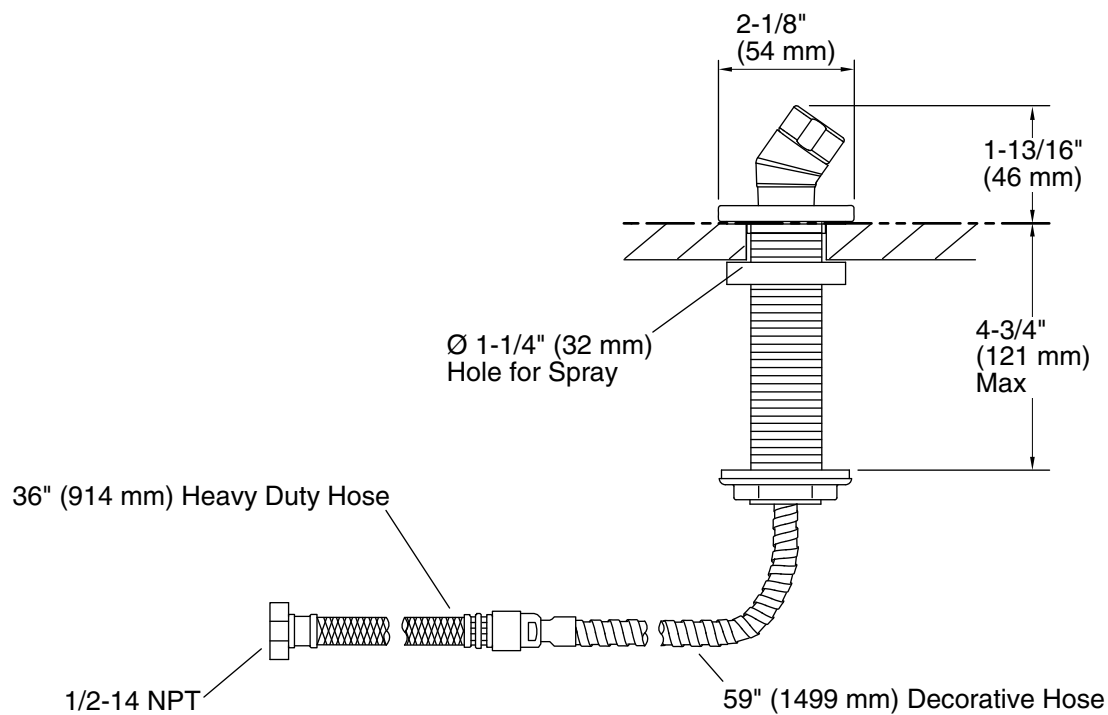

Technical Information

All product dimensions are nominal.

Notes

Install this product according to the installation guide.