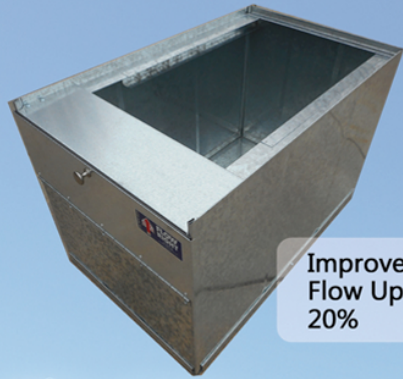

**"IF IT  
DOESN'T SAY  
FLOW RIGHT,  
IT DOESN'T."**

**RTA: Ready-To-Assemble Filter Cabinets**

- Delivered in a flat, easy to store carton and assembles in just minutes.
- Improves air-flow up to 20% and improves equipment efficiency.
- Easily adjusts from 4" to 18" in height.
- May be used as a booster box without the filter door.
- Available in standard galvanized or powder coated (Please ask for details).

Improves Air Flow Up to 20%

**RTA (Ready to Assemble) Filter Cabinets**

FR FURNACE FILTER BOXES						
MODEL NO.	WIDTH	HEIGHT	DEPTH	WEIGHT	CARTON SHIP SIZE	
FR-14	14.25"	18.0"	29.0"	18 LB	19.50" x 31.5" x 2.25"	
FR-14.5	14.75"	18.0"	29.0"	20 LB	19.50" x 31.5" x 2.25"	
FR-17	17.75"	18.0"	29.0"	21 LB	19.50" x 31.5" x 2.25"	
FR-21	21.38"	18.0"	29.0"	22 LB	23.25" x 31.5" x 2.25"	
FR-24	24.63"	18.0"	29.0"	24 LB	30.00" x 31.5" x 2.00"	