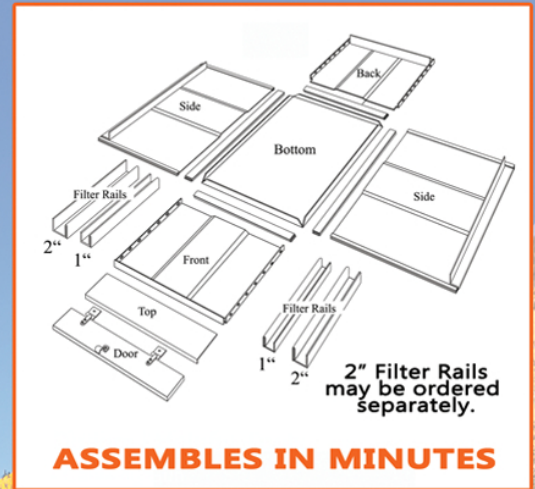

ASSEMBLES IN MINUTES