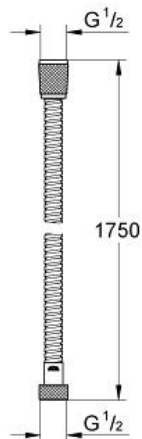

RELEXAFLEX
69" Metal Hose
MODEL # 28139000

Pure Freude
an Wasser

GROHE

Product Description:

RELEXAFLEX
69" Metal Hose

Standard Specification:

- 69"
- Metal
- Tensile strength 500 N
- Pressure resistance up to 5 bar
- Heat resistance 160°F
- AntiFold bend proof
- Universal connection G 1/2" x 1/2"
- **GROHE StarLight** chrome finish

Color:

□ 28139000 StarLight Chrome