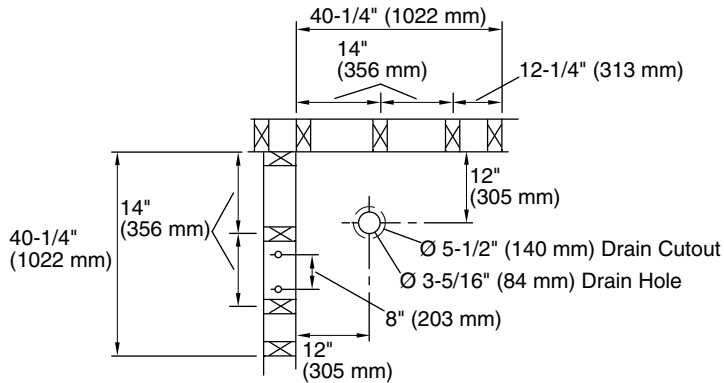

## Included Components

Product consists of:

- 72044100 39" x 39" x 74-1/8" tile neo-angle shower wall set
- 72041100 39" x 39" neo-angle shower base

## Available Colors/Finishes

*Color tiles intended for reference only.*

Color	Code	Description
	0	White
	96	KOHLER Biscuit

**Technical Information**

All product dimensions are nominal.

- Installation: Corner
- Drain location: Center
- Maximum door height: 74" (1880 mm)
- Maximum door width: 27-3/8" (695 mm)