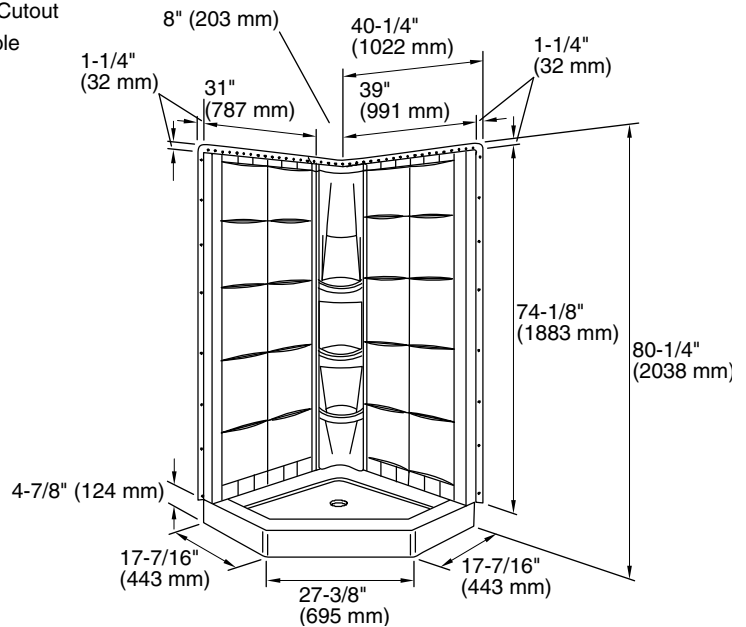

## Included Components

Product consists of:

- 72044100 39" x 39" x 74-1/8" tile neo-angle shower wall set
- 72041100 39" x 39" neo-angle shower base

## Available Colors/Finishes

*Color tiles intended for reference only.*

Color	Code	Description
	0	White
	96	KOHLER Biscuit

**Technical Information**

All product dimensions are nominal.

- Installation: Corner
- Drain location: Center
- Maximum door height: 74" (1880 mm)
- Maximum door width: 27-3/8" (695 mm)