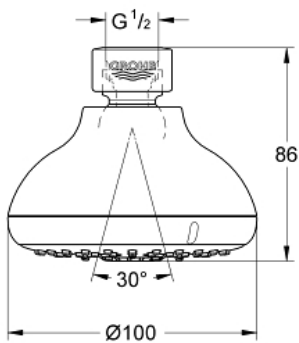

NEW TEMPESTA 100
Shower Head 4 Sprays

MODEL # 26044001

Pure Freude
an Wasser

GROHE

Product Description:
NEW TEMPESTA 100
Shower Head 4 Sprays

Standard Specification:

- 4 Sprays: GROHE Rain O², Rain, Massage and Jet
- Rotating ball joint $\pm 15^\circ$
- 1/2" Connection thread
- GROHE EcoJoy 1.75 gpm (6.6 l/min) flow limiter
- GROHE DreamSpray perfect spray pattern
- GROHE StarLight chrome finish
- SpeedClean anti-lime system
- Inner WaterGuide for a longer life
- Max Flow Rate: 1.75 gpm (6.6 L/min)
- Min. recommended pressure: 15 psi (1.0 bar)