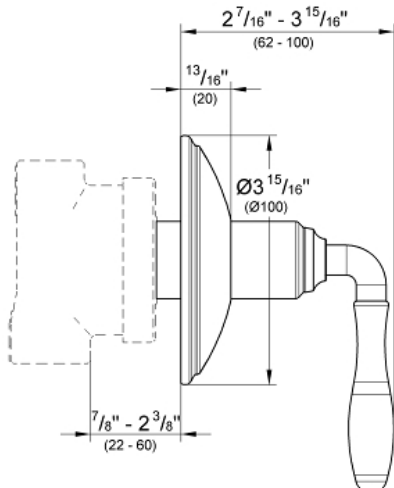

SEABURY  
2-Way Diverter  
MODEL # 19221BE0

Pure Freude  
an Wasser

GROHE

**Product Description:**  
SEABURY  
2-Way Diverter

**Standard Specification:**

- For use with Diverter Rough-In Valve (29 712)
- Adjustable installation depth: 7/8" - 2 3/8"
- GROHE StarLight chrome finish

**Applicable Codes & Standards:**

- Energy Policy Act of 1992
- ASME A112.18.1/CSA B125.1
- ICC/ANSI A117.1

**Color:**

- 19221BE0 Polished Nickel InfinityFinish