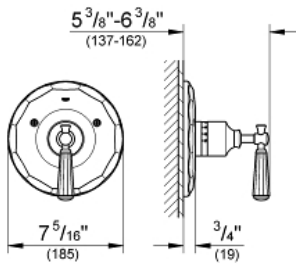

KENSINGTON
Thermostat Trim
MODEL # 19266000

Pure Freude
an Wasser

GROHE

Product Description:
KENSINGTON
Thermostat Trim

Standard Specification:

- GROHE StarLight chrome finish
- For use with GrohTherm Rough-In Valve (34 331) or (34 397)