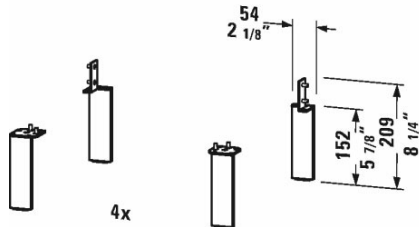

Accessories Legs # UV999400000

| < 5 7/8" Inch > |

Legs	Dimension	Weight	Order number
Chrome, 4 pieces			
Colors			
10 Chrome			
Variant			
	5 7/8" x 1 3/4" x 3/8" Inch		UV999400000
Suitable products			
Vanity unit floorstanding 1 door, 1 glass shelf, for Viu # 073345, 17 3/8" x 12 1/4" Inch	17 3/8" x 12 1/4" Inch		BR4508 L/R
Vanity unit floorstanding 2 pull-out compartments, upper drawer including cut-out for siphon and siphon cover, for ME by Starck # 233663, 24 3/8" x 18 7/8" Inch	24 3/8" x 18 7/8" Inch		BR4401
Vanity unit floorstanding 2 pull-out compartments, upper drawer including cut-out for siphon and siphon cover, for ME by Starck # 233683, 32 1/4" x 18 7/8" Inch	32 1/4" x 18 7/8" Inch		BR4402
Vanity unit floorstanding 2 pull-out compartments, upper drawer including cut-out for siphon and siphon cover, for ME by Starck # 233610, 40 1/8" x 18 7/8" Inch	40 1/8" x 18 7/8" Inch		BR4403
Vanity unit floorstanding 2 pull-out compartments, upper drawer including cut-out for siphon and siphon cover, for ME by Starck # 233612, 236112, 48" x 18 7/8" Inch	48" x 18 7/8" Inch		BR4404
Vanity unit floorstanding 1 door, 1 glass shelf, for ME by Starck # 072343, 16 1/2" x 11 3/8" Inch	16 1/2" x 11 3/8" Inch		BR4400 L/R
Vanity unit floorstanding 1 door, 1 glass shelf, for Starck 3 # 030348, 18 1/8" x 17 1/2" Inch	18 1/8" x 17 1/2" Inch		BR4420 L/R
Vanity unit floorstanding 2 pull-out compartments, upper drawer including cut-out for siphon and siphon cover, for Starck 3 # 030470, 26 3/8" x 18 1/2" Inch	26 3/8" x 18 1/2" Inch		BR4421
Vanity unit floorstanding 2 pull-out compartments, upper drawer including cut-out for siphon and siphon cover, for Starck 3 # 030480, 32 1/4" x 18 1/2" Inch	32 1/4" x 18 1/2" Inch		BR4422

All drawings contain the necessary measurements which are subject to standard tolerances. They are stated in inch & mm and are non-binding. Exact measurements, in particular for customized installation scenarios, can only be taken from the finished ceramic piece.