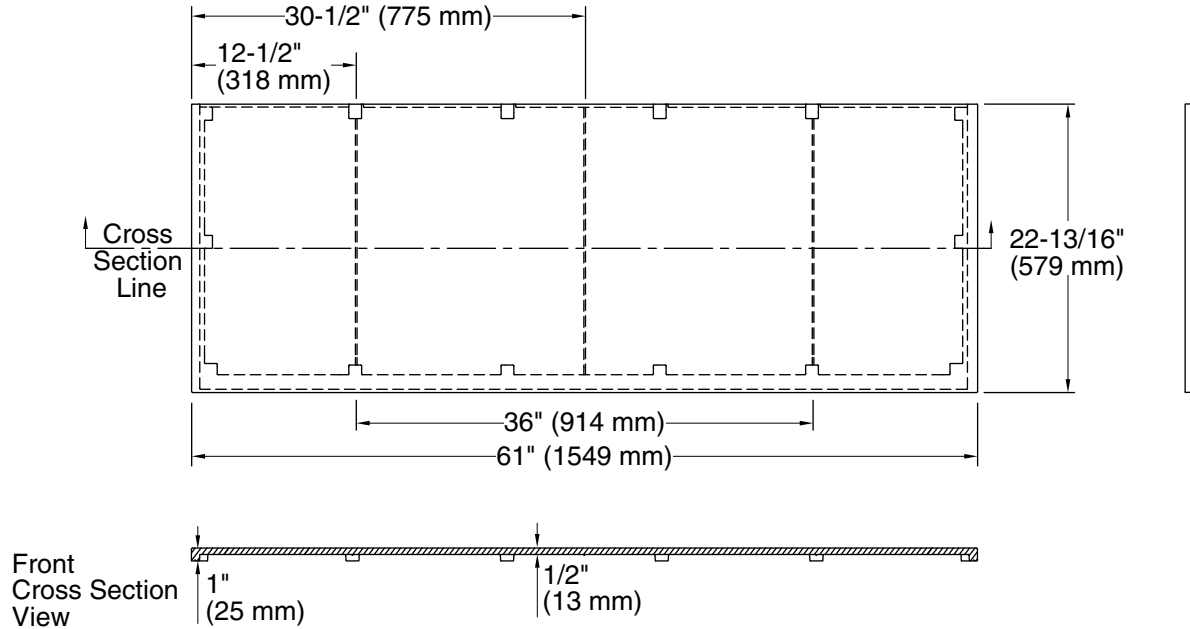

### Installation

- Vanity top.
- Accommodates single, 4-inch, and 8-inch center faucet configurations.

### Technical Information

All product dimensions are nominal.

Installation: Vanity top/ITB