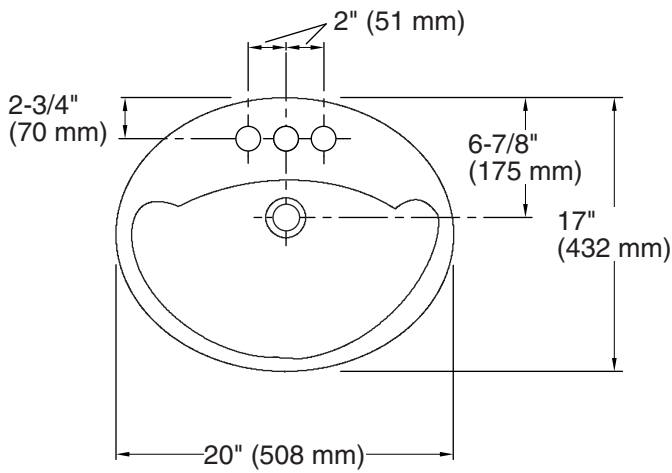

Sanibel™
Drop-in Bathroom Sink
442004

Features

- 4" (102 mm) centerset faucet holes.

Material

- Grade A vitreous china with a hard, glossy finish.

Installation

- Drop-in.

Recommended Products/Accessories

Available Colors/Finishes

Color tiles intended for reference only.

Color	Code	Description
	0	White
	96	KOHLER Biscuit
	47	Almond

Technical Information

All product dimensions are nominal.

Bowl configuration:	Single
Installation:	Drop-in
Bowl area (Only):	Length: 17" (432 mm) Width: 10-7/8" (276 mm) Water depth: 4-7/8" (124 mm)
Number of deck holes:	3
Faucet hole spacing:	4" (102 mm)
Faucet hole(s):	1-3/16" (30 mm)
Drain hole:	1-3/4" (44 mm)
Template:	1003767-7, required, included