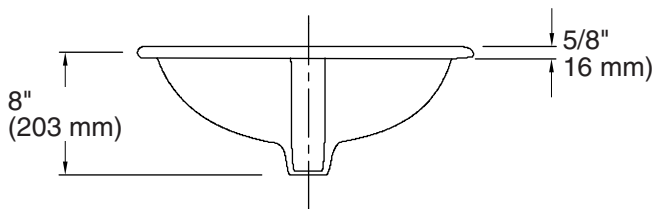

Sanibel™
Drop-in Bathroom Sink
442004

Features

- 4" (102 mm) centerset faucet holes.

Material

- Grade A vitreous china with a hard, glossy finish.

Installation

- Drop-in.

Recommended Products/Accessories

Available Colors/Finishes

Color tiles intended for reference only.

Color	Code	Description
	0	White
	96	KOHLER Biscuit
	47	Almond

Technical Information

All product dimensions are nominal.

Bowl configuration:	Single
Installation:	Drop-in
Bowl area (Only):	Length: 17" (432 mm) Width: 10-7/8" (276 mm) Water depth: 4-7/8" (124 mm)
Number of deck holes:	3
Faucet hole spacing:	4" (102 mm)
Faucet hole(s):	1-3/16" (30 mm)
Drain hole:	1-3/4" (44 mm)
Template:	1003767-7, required, included