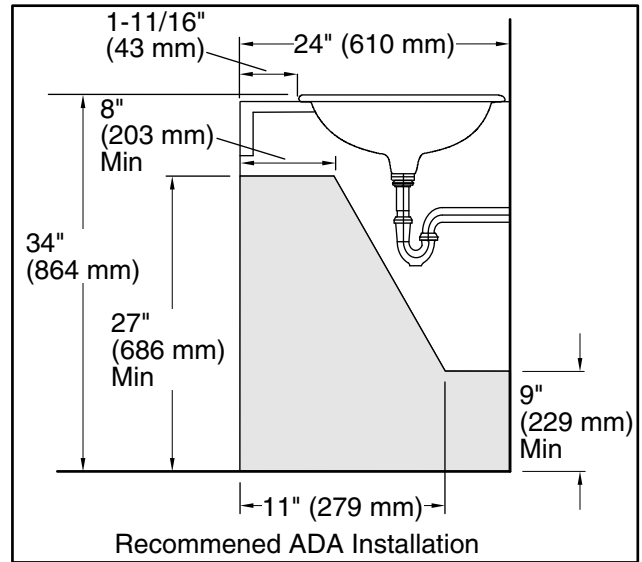

Sanibel™
Drop-in Bathroom Sink
442004

Features

- 4" (102 mm) centerset faucet holes.

Material

- Grade A vitreous china with a hard, glossy finish.

Installation

- Drop-in.

Recommended Products/Accessories

Available Colors/Finishes

Color tiles intended for reference only.

Color	Code	Description
	0	White
	96	KOHLER Biscuit
	47	Almond

Technical Information

All product dimensions are nominal.

Bowl configuration:	Single
Installation:	Drop-in
Bowl area (Only):	Length: 17" (432 mm) Width: 10-7/8" (276 mm) Water depth: 4-7/8" (124 mm)
Number of deck holes:	3
Faucet hole spacing:	4" (102 mm)
Faucet hole(s):	1-3/16" (30 mm)
Drain hole:	1-3/4" (44 mm)
Template:	1003767-7, required, included

Notes

Install this product according to the installation instructions.

Measure your actual product for roughing-in details.

ADA compliant when installed to the specific requirements of these regulations.