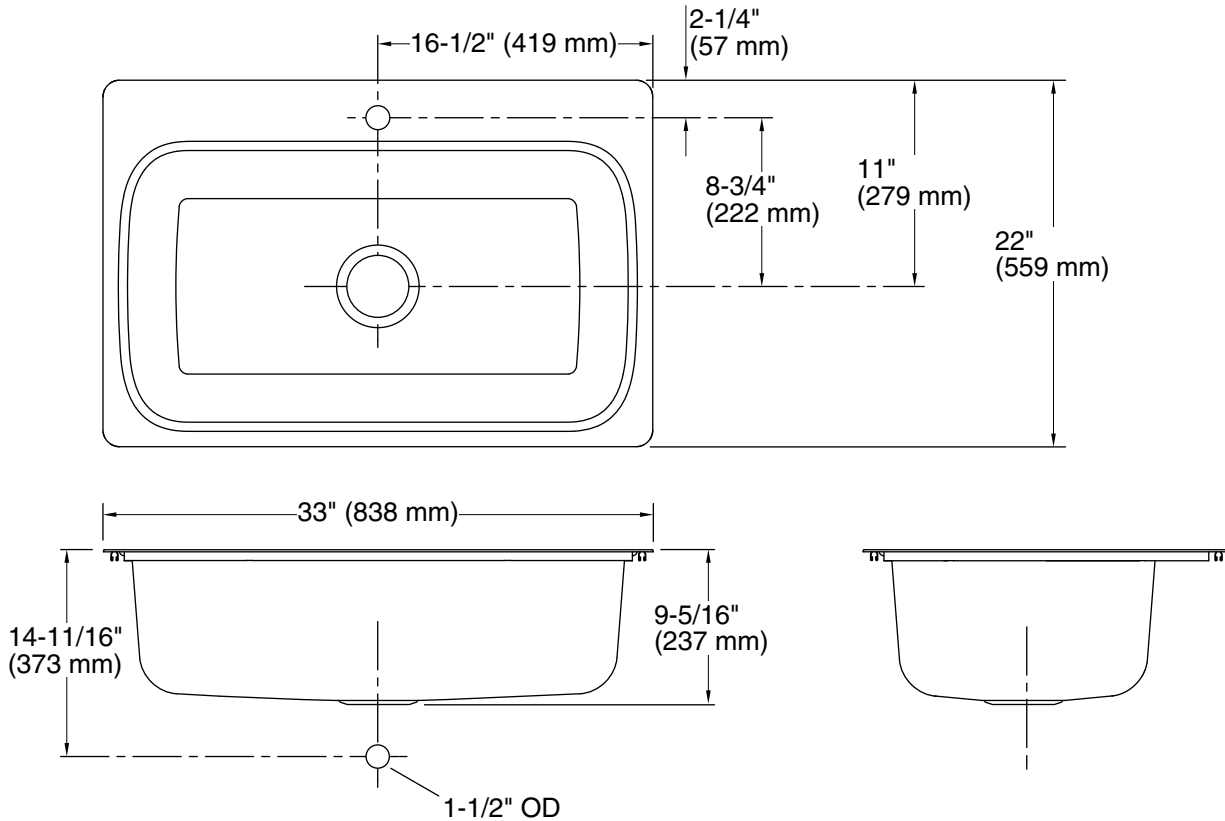

KOHLER®

Verse™
top-mount kitchen sink
K-20060-1

Features

- 36-inch minimum base cabinet width.
- Single bowl.
- 9" (229 mm) depth provides generous workspace.
- Single faucet hole.
- SilentShield® sound-absorption technology offers quieter performance.
- Includes installation hardware.

THE BOLD LOOK
OF **KOHLER®**

Technical Information

All product dimensions are nominal.

Installation:	Top-mount
Min. base cabinet width:	36" (914 mm)
Bowl area (Only):	Length: 29-7/16" (748 mm) Width: 15-11/16" (399 mm) Bowl depth: 9" (229 mm) Water depth: 9" (229 mm)
Number of deck holes:	1
Faucet hole(s):	1-7/16" (37 mm)
Drain hole:	3-3/4" (94 mm)