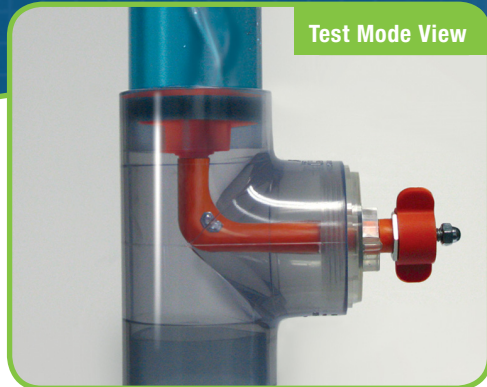

# TEST-TITE®

IPS CORPORATION

**NEW**  
NOW AVAILABLE  
FOR 6" PIPE

## Mechanical Cleanout Test Plug

Test Mode View

Relaxed View

The new **Test-Tite® Mechanical Cleanout Test Plugs** are designed for use in a cleanout to test up to 40 vertical feet of pipe. No tools or equipment are required for a quick installation. With its clear cap, water can be released without splashing out of the cleanout. The Mechanical Cleanout Test Plug is the latest innovation in the **Test-Tite®** series.

### Features:

- No tools, hoses, or gauges are required for installation
- Hand tighten in seconds
- Clear cap provides a "window" to monitor the test media as it drains
- Expandable rubber gasket provides air and water tight seal
- Durable design; plated steel parts will not rust
- Available in 2, 3, 4, and 6-inch diameters