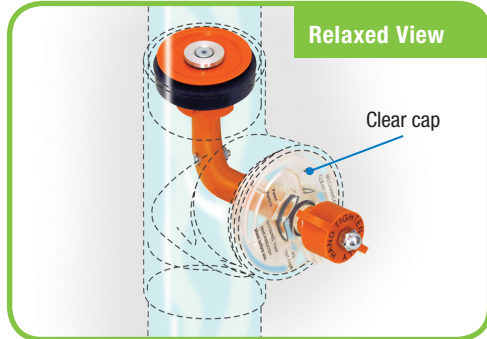

## Mechanical Cleanout Test Plug

Test Mode View

Relaxed View

The new **Test-Tite® Mechanical Cleanout Test Plugs** are designed for use in a cleanout to test up to 40 vertical feet of pipe. No tools or equipment are required for a quick installation. With its clear cap, water can be released without splashing out of the cleanout. The Mechanical Cleanout Test Plug is the latest innovation in the **Test-Tite®** series.

### Features:

- No tools, hoses, or gauges are required for installation
- Hand tighten in seconds
- Clear cap provides a "window" to monitor the test media as it drains
- Expandable rubber gasket provides air and water tight seal
- Durable design; plated steel parts will not rust
- Available in 2, 3, 4, and 6-inch diameters