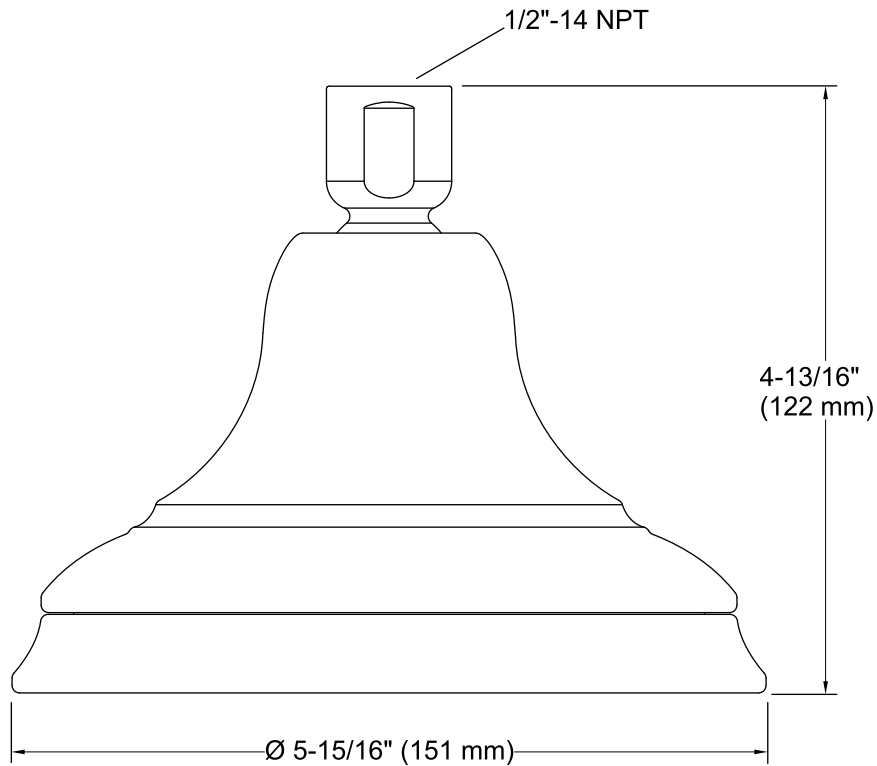

Features

- Single-function showerhead with Katalyst™ Spray technology.
- Single-function showerhead with 66 nozzle 5-15/16" (15.1 cm) diameter sprayface.
- Optimized sprayface for maximum performance.
- MasterClean™ spray nozzles to prohibit mineral build-up for easy cleaning.
- 2.5 gallons (9.5 L) per minute flow rate.

Installation

- 1/2" - 14 NPT connection.

Recommended Products/Accessories

K-7397 Shower Arm and Flange

Codes/Standards

ASME A112.18.1/CSA B125.1
DOE - Energy Policy Act 1992

KOHLER® Faucet Lifetime Limited Warranty

Technical Information

All product dimensions are nominal.

Showerhead/Body Spray:

Rated maximum flow: 2.5 gal/min (9.5 l/min)

Notes

Install this product according to the installation guide.