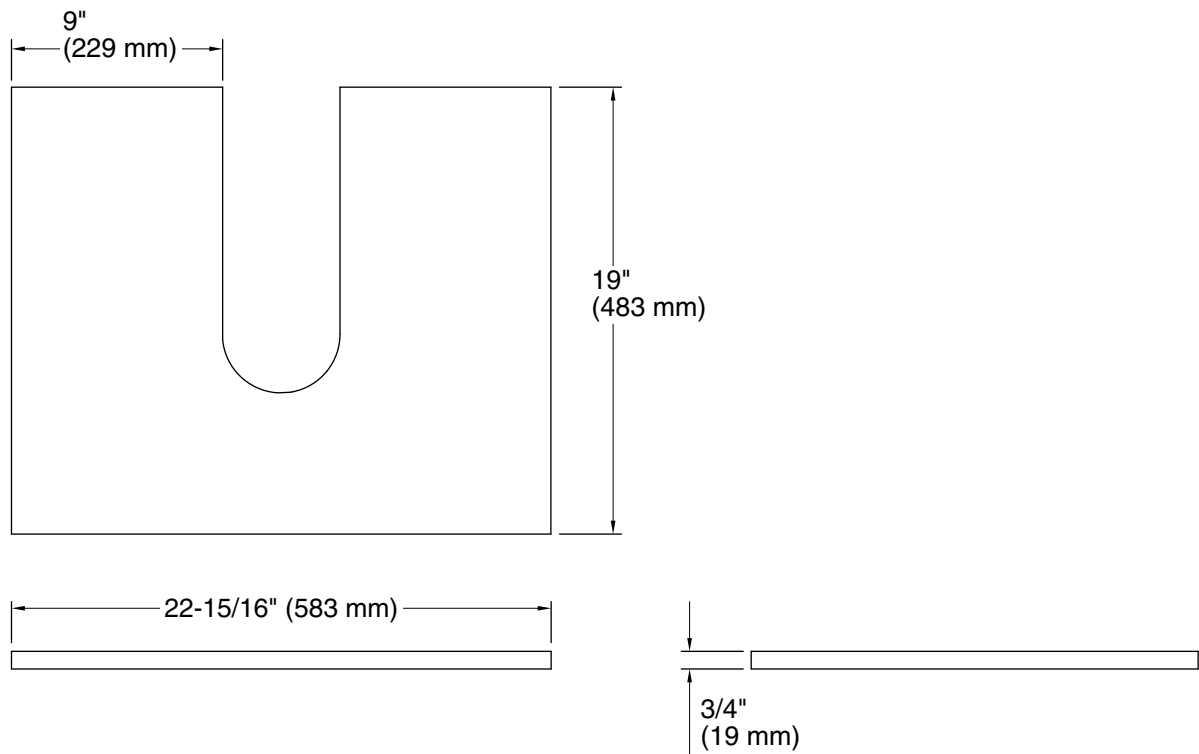

Adjustable shelf for 60" KOHLER Tailored® vanities
K-99677-SH6

Technical Information

All product dimensions are nominal.

Material: Wood, Veneers