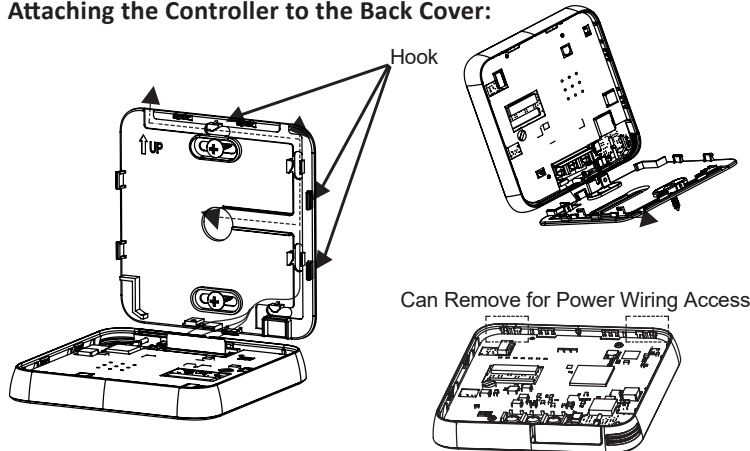

Unit Data:

Dimensions	4.72" H x 4.72" W x 0.59" D
Maximum Number of Indoor Units (per controller)	16
Maximum Number of Controllers (per group)	1

Features:¹

- Wi-Fi with ThinQ Capability
- Function Code Settings
- Function Code Search Tool
- Date and Time Display
- Room Temperature Display
- Humidity Display
- Operation - On / Off
- Modes - Auto / Cool / Dry / Heat / Fan Only
- Cooling and Heating Temperature Setpoints
- Energy Management
- Installation Wizard - Commercial / Residential Applications
- Proximity Sensor
- AI Smart Care
- Fan Speeds - Auto / Low / Med / High / Power
- ERV Compatibility
- Static Pressure Installer Setting

Optional Accessories:

- PZCWRC1 - 33-foot Extension Cable Assembly
- PZCWRCG3 - Group Control Cable Kit

Attaching the Controller to the Back Cover:

Connectivity:

LG Communications	1 Channel for V-Net, Wi-Fi with ThinQ Capability
-------------------	--