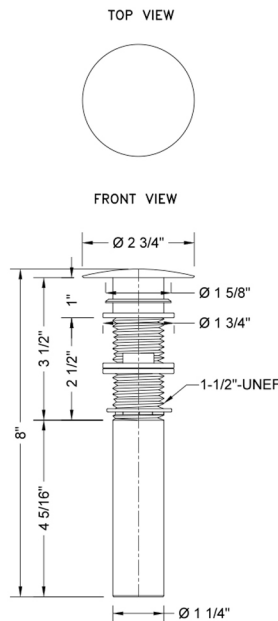

COMPLIANCES:

Complies with: ASME A112.18.2-2015/CSA B125.2-15