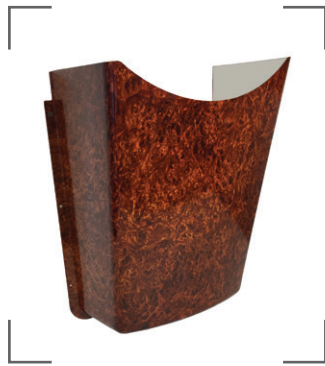

ARCHITECTURAL BRUSHED ALUMINUM

Product: 82721
Model: WTP-907

STAINLESS STEEL

Product: 82722
Model: WTP-270

STAINLESS STEEL OVER BLACK

Product: 82723
Model: WTP-270B

ITALIAN LEATHER ESPRESSO

Product: 82736
Model: WTP-715

ROSEWOOD

Product: 82726
Model: WTP-488

BURLWOOD

Product: 82727
Model: WTP-496

MONACO WALNUT

Product: 82728
Model: WTP-538

SPORT CARBON

Product: 82741
Model: WTP-940