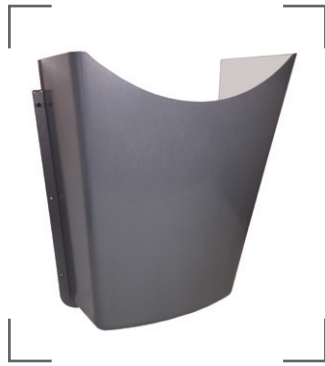

LAVATORY PROTECTIVE ENCLOSURES

Custom Finish Lav Shields

The already attractive ADA compliant Lav Shield is now available in 10+ custom finishes to meet any designer needs. Custom finish Lav Shields are only available in the standard, fit to field, Lav Shield.

ARCHITECTURAL BRUSHED ALUMINUM

Product: 82721
Model: WTP-907

STAINLESS STEEL

Product: 82722
Model: WTP-270

STAINLESS STEEL OVER BLACK

Product: 82723
Model: WTP-270B

ITALIAN LEATHER ESPRESSO

Product: 82736
Model: WTP-715