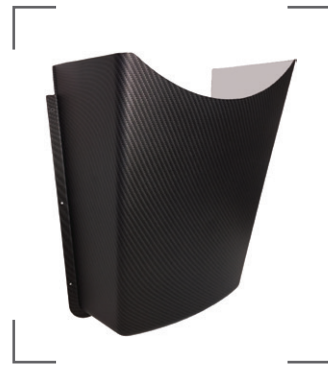

ARCHITECTURAL BRUSHED ALUMINUM

Product: 82721
Model: WTP-907

STAINLESS STEEL

Product: 82722
Model: WTP-270

STAINLESS STEEL OVER BLACK

Product: 82723
Model: WTP-270B

ITALIAN LEATHER ESPRESSO

Product: 82736
Model: WTP-715

ROSEWOOD

Product: 82726
Model: WTP-488

BURLWOOD

Product: 82727
Model: WTP-496

MONACO WALNUT

Product: 82728
Model: WTP-538

SPORT CARBON

Product: 82741
Model: WTP-940