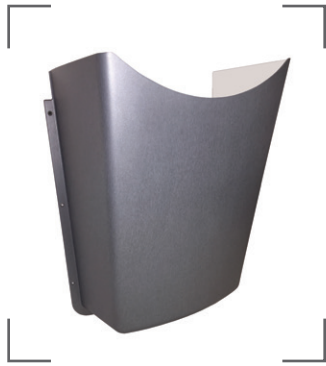

LAVATORY PROTECTIVE ENCLOSURES

Custom Finish Lav Shields

The already attractive ADA compliant Lav Shield is now available in 10+ custom finishes to meet any designer needs. Custom finish Lav Shields are only available in the standard, fit to field, Lav Shield.

ARCHITECTURAL BRUSHED ALUMINUM

Product: 82721
Model: WTP-907

STAINLESS STEEL

Product: 82722
Model: WTP-270

STAINLESS STEEL OVER BLACK

Product: 82723
Model: WTP-270B

ITALIAN LEATHER ESPRESSO

Product: 82736
Model: WTP-715