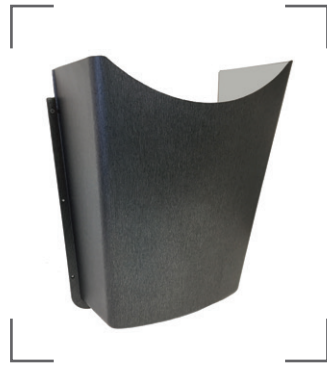

LAVATORY PROTECTIVE ENCLOSURES

Custom Finish Lav Shields

The already attractive ADA compliant Lav Shield is now available in 10+ custom finishes to meet any designer needs. Custom finish Lav Shields are only available in the standard, fit to field, Lav Shield.

ARCHITECTURAL BRUSHED ALUMINUM

Product: 82721
Model: WTP-907

STAINLESS STEEL

Product: 82722
Model: WTP-270

STAINLESS STEEL OVER BLACK

Product: 82723
Model: WTP-270B

ITALIAN LEATHER ESPRESSO

Product: 82736
Model: WTP-715