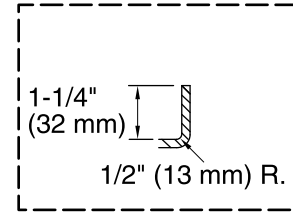

No change in measurements if connected with drain illustrated. (K-7272)

Integral Flange Detail

Technical Information

All product dimensions are nominal.

Installation:	Three-wall alcove
Drain location:	Left
Basin area, bottom:	51-3/8" x 21" (1305 mm x 533 mm)
Basin area, top:	64-1/2" x 30-1/2" (1638 mm x 775 mm)
Weight:	80 lbs (36.3 kg)
Minimum floor load:	40 lbs/ft ² (195.3 kg/m ²)
Water depth:	15" (381 mm)
Water capacity:	72 gal (272.5 L)
Minimum flat for door:	1-9/16" (40 mm)