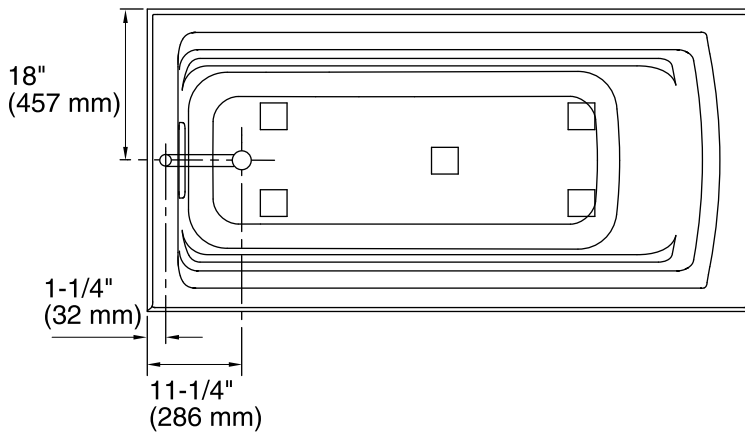

Features

- Comfort Depth® design offers a convenient 19-inch step-over height while retaining the same depth as a standard 21-inch bath.
- Generous 6-foot length provides an incredibly spacious bathing area.
- Molded lumbar support offers extra comfort while bathing.
- Slotted overflow allows for deep soaking.
- Integral apron.
- Integral flange helps prevent water from seeping behind wall and simplifies alcove installation.
- Textured bottom surface
- Left-hand drain.
- Coordinates with other products in the Archer collection.

No change in measurements if connected with drain illustrated. (K-7272)

Integral Flange Detail

Technical Information

All product dimensions are nominal.

Installation:	Three-wall alcove
Drain location:	Left
Basin area, bottom:	51-3/8" x 21" (1305 mm x 533 mm)
Basin area, top:	64-1/2" x 30-1/2" (1638 mm x 775 mm)
Weight:	80 lbs (36.3 kg)
Minimum floor load:	40 lbs/ft ² (195.3 kg/m ²)
Water depth:	15" (381 mm)
Water capacity:	72 gal (272.5 L)
Minimum flat for door:	1-9/16" (40 mm)