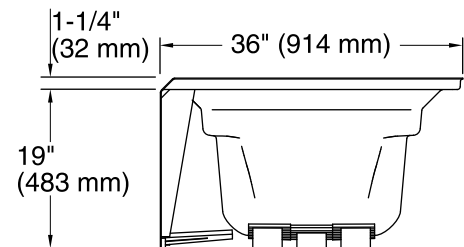

No change in measurements if connected with drain illustrated. (K-7272)

Integral Flange Detail

Technical Information

All product dimensions are nominal.

Installation:	Three-wall alcove
Drain location:	Left
Basin area, bottom:	51-3/8" x 21" (1305 mm x 533 mm)
Basin area, top:	64-1/2" x 30-1/2" (1638 mm x 775 mm)
Weight:	80 lbs (36.3 kg)
Minimum floor load:	40 lbs/ft ² (195.3 kg/m ²)
Water depth:	15" (381 mm)
Water capacity:	72 gal (272.5 L)
Minimum flat for door:	1-9/16" (40 mm)