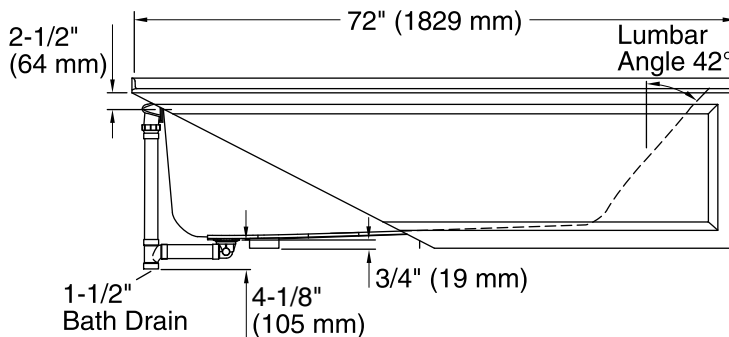

No change in measurements if connected with drain illustrated. (K-7272)

Integral Flange Detail

Technical Information

All product dimensions are nominal.

Installation:	Three-wall alcove
Drain location:	Left
Basin area, bottom:	51-3/8" x 21" (1305 mm x 533 mm)
Basin area, top:	64-1/2" x 30-1/2" (1638 mm x 775 mm)
Weight:	80 lbs (36.3 kg)
Minimum floor load:	40 lbs/ft ² (195.3 kg/m ²)
Water depth:	15" (381 mm)
Water capacity:	72 gal (272.5 L)
Minimum flat for door:	1-9/16" (40 mm)